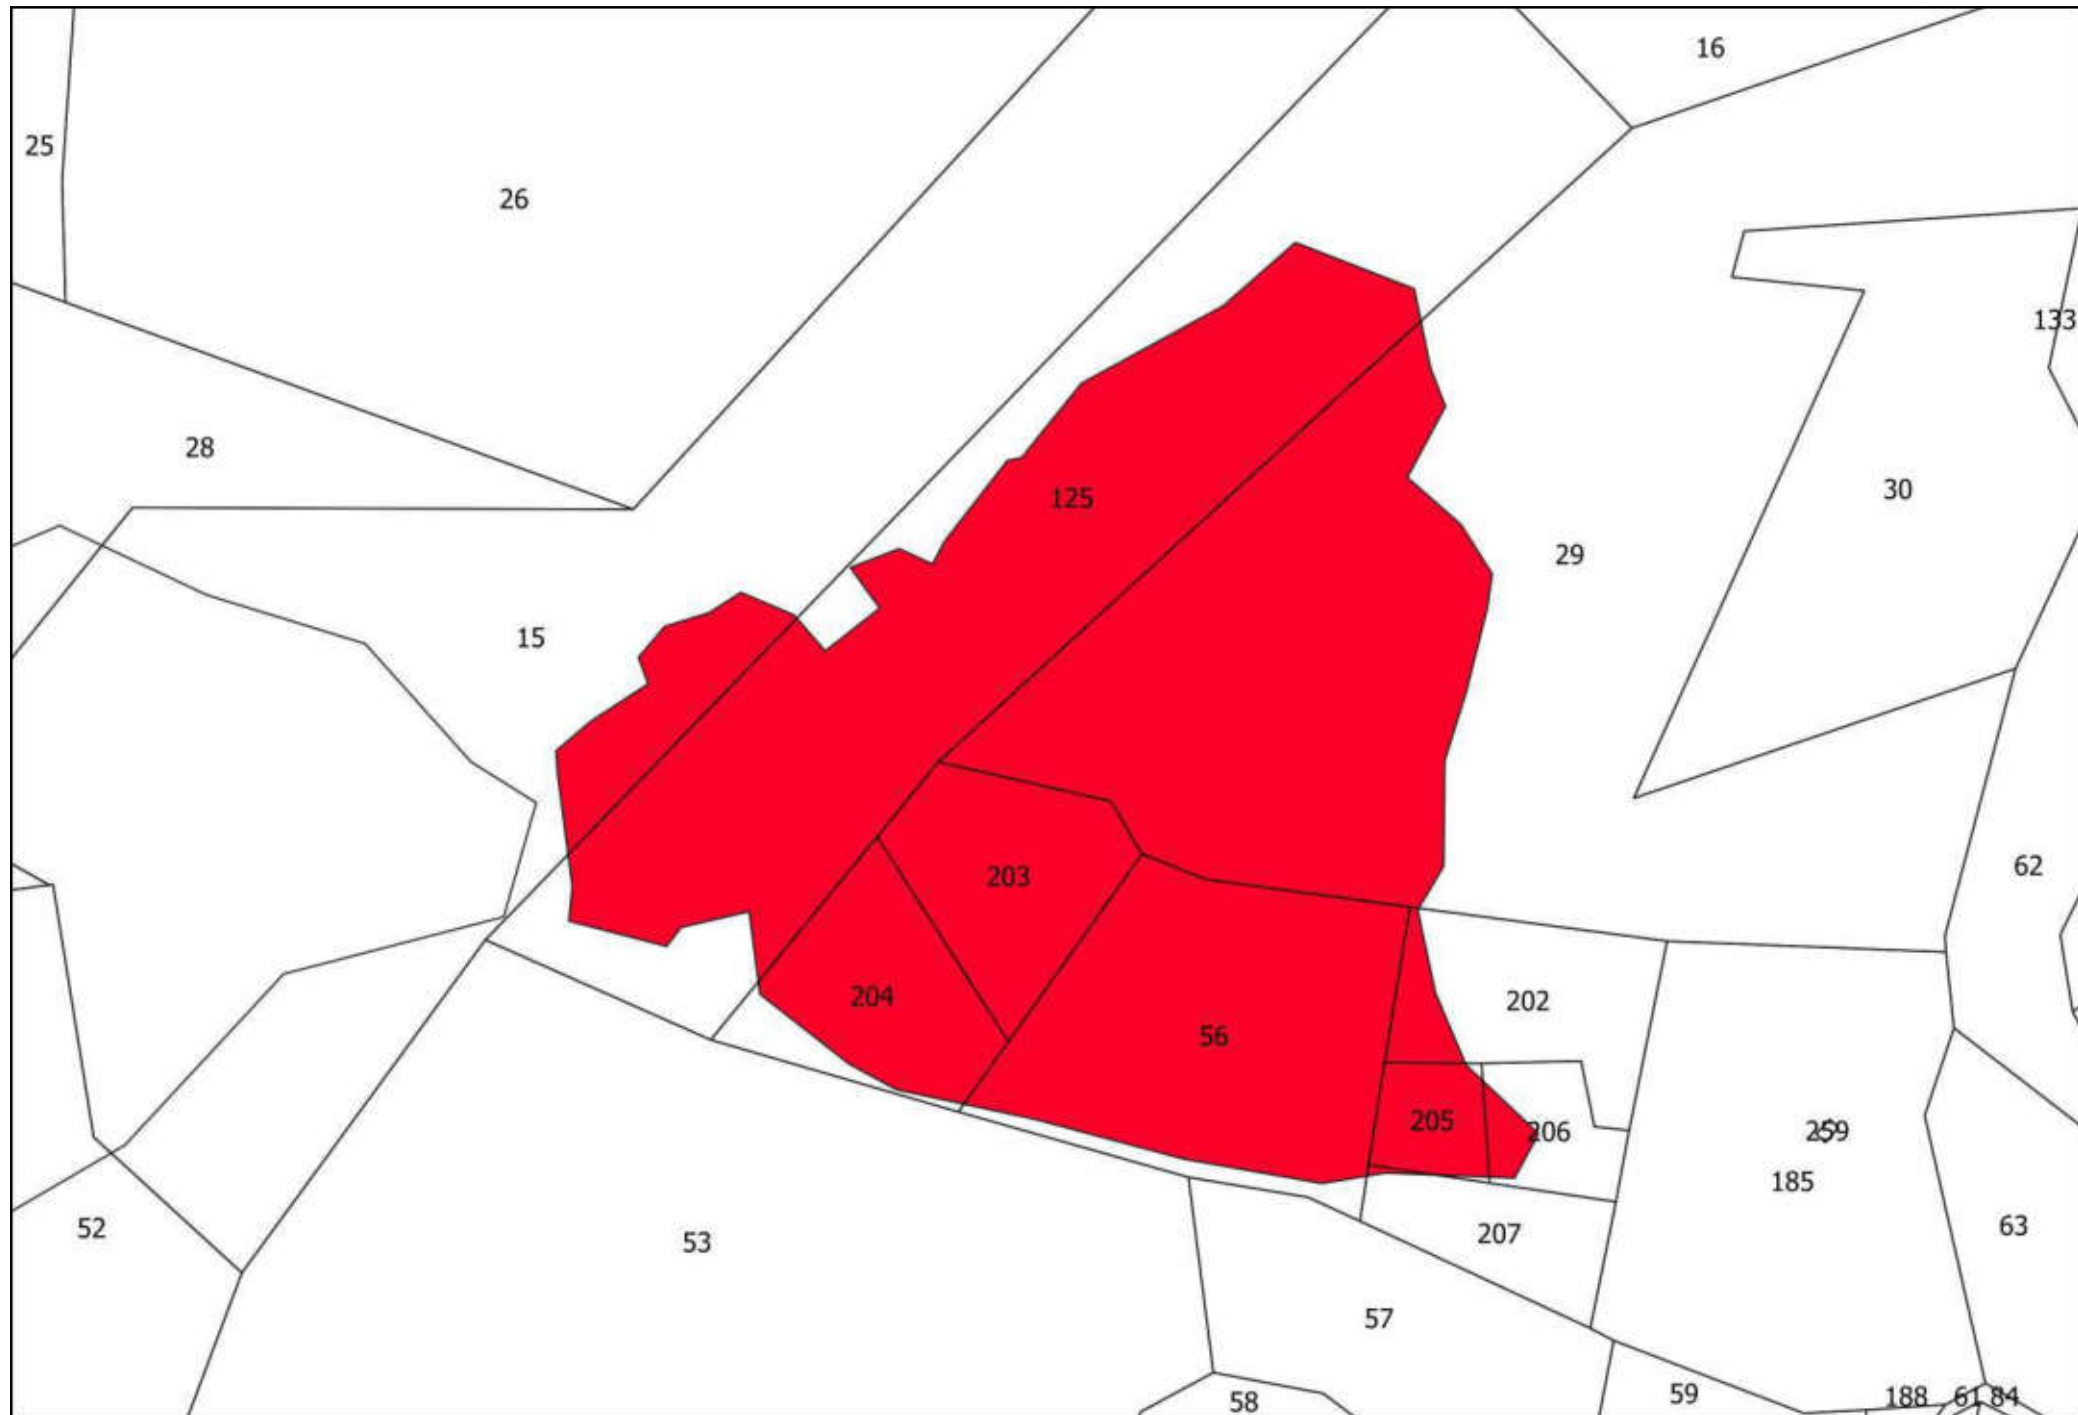

69

106

92

25

72

91

75

100

A technical drawing on a white background. A large, irregular polygon is shaded in a solid red color. The polygon is tilted, with its longer sides running from the upper-left towards the lower-right. It has a small, sharp protrusion at its bottom-right corner. The number '100' is printed in black text inside the red polygon, towards its right side. The entire drawing is enclosed in a thin black rectangular border. In the top-left corner of this border, the number '91' is written. In the top-right corner, the number '75' is written. Two thin black lines cross the top of the frame, one on the left and one on the right, meeting at a point near the top center.