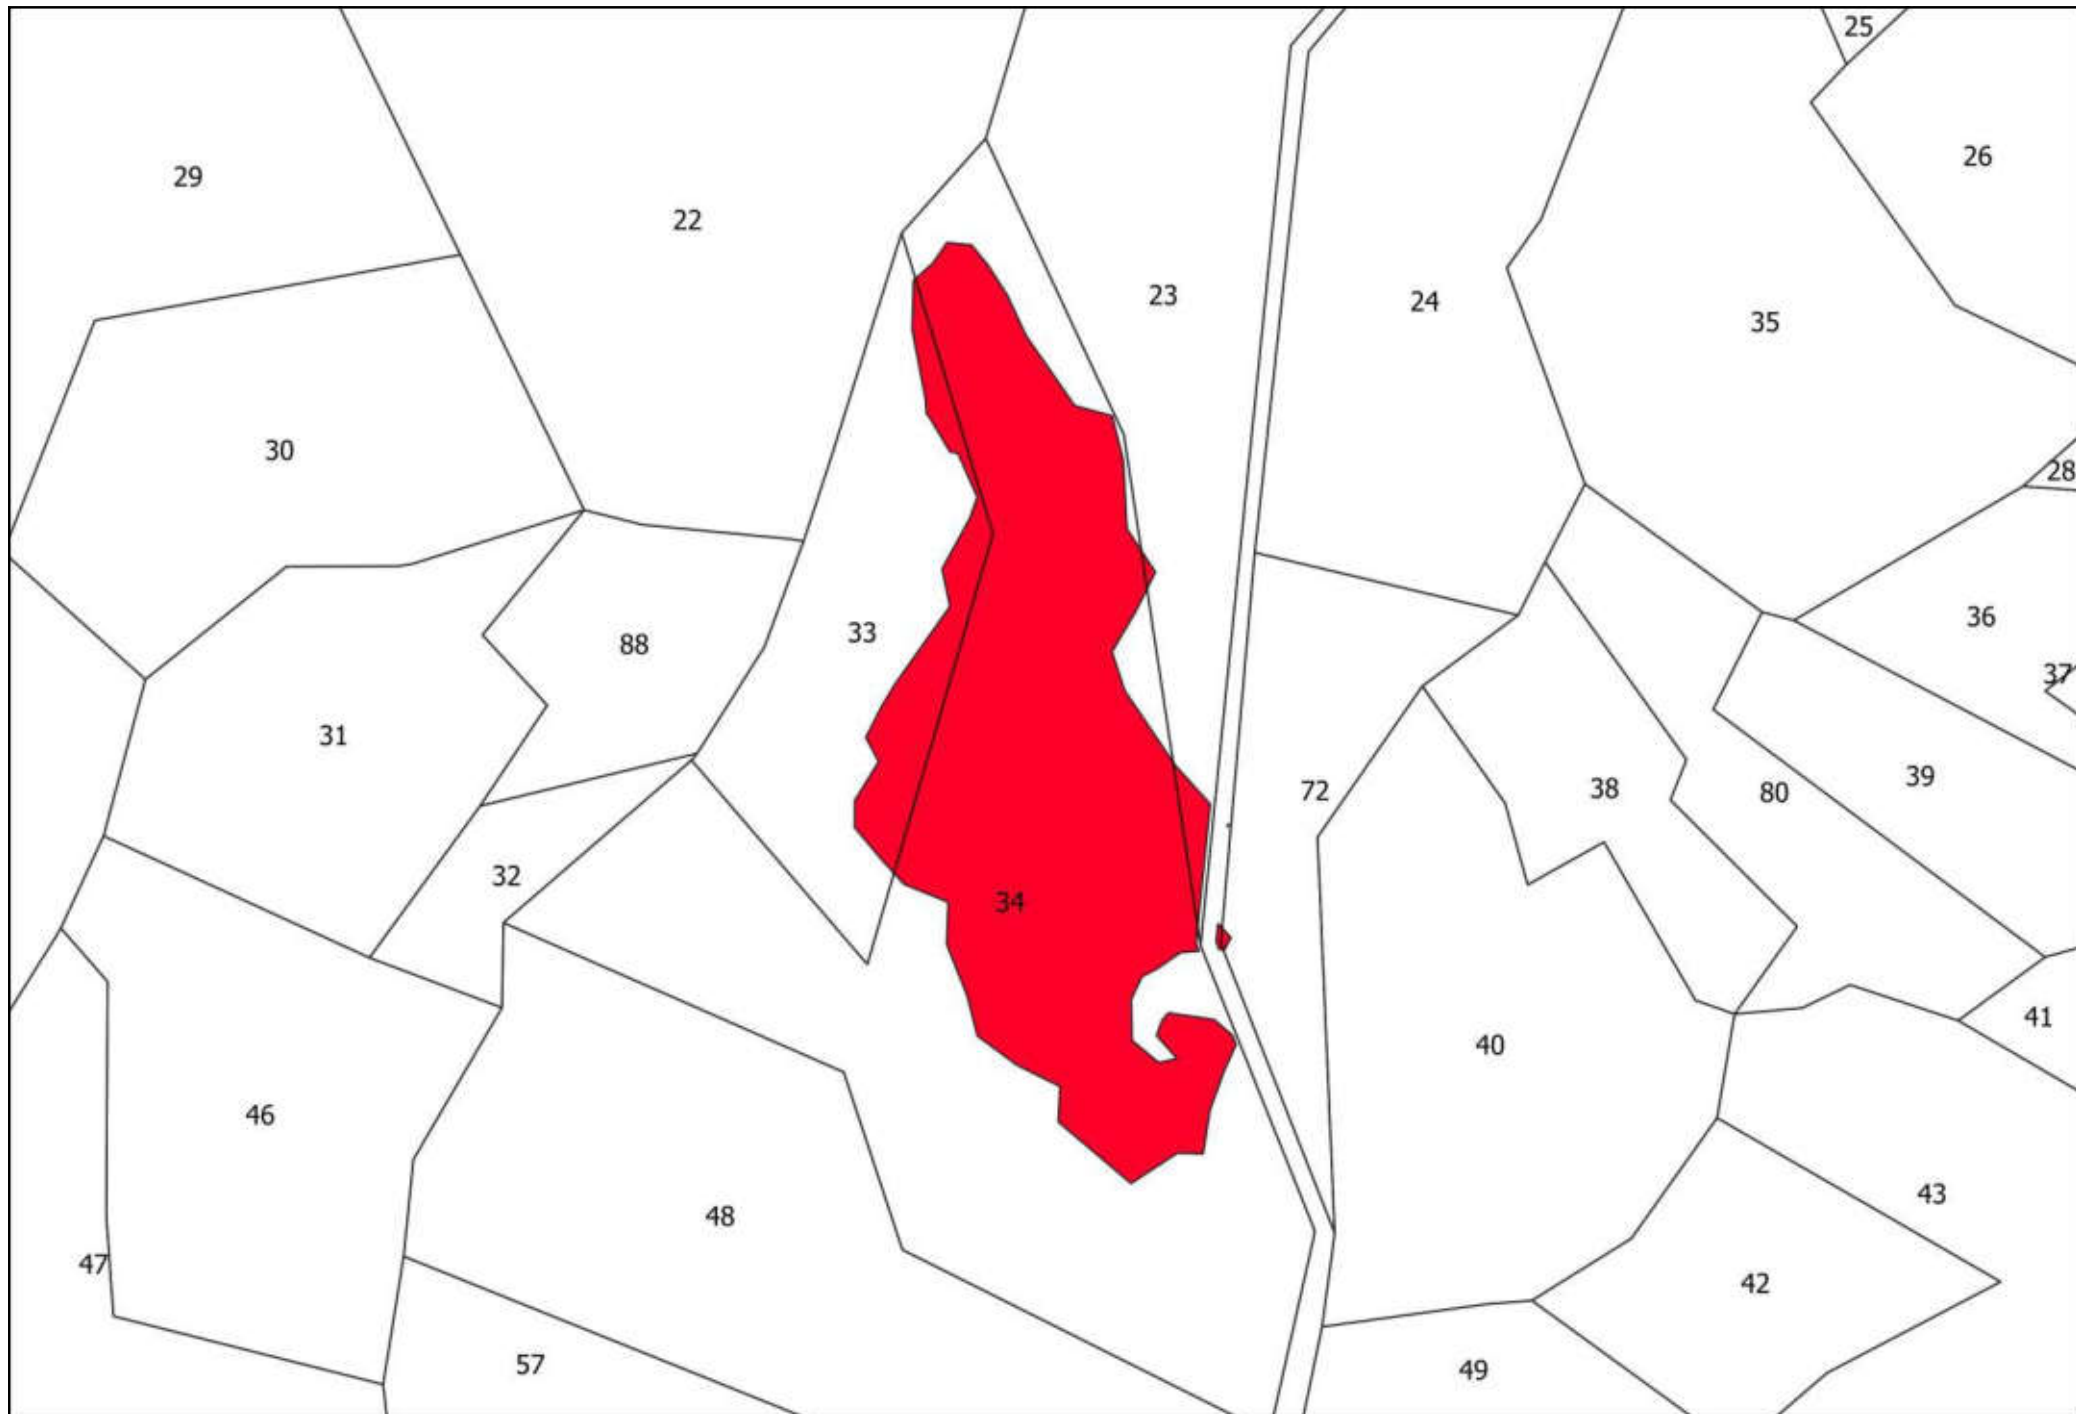

69

106

92

25

72

91

75

100

A technical drawing on a white background. A large, irregular polygon is shaded in a solid red color. The polygon is tilted, with its longer sides running from the upper-left towards the lower-right. It has a small, sharp protrusion at its bottom-right corner. The number '100' is printed in black text inside the red polygon, towards its right side. The entire drawing is enclosed in a thin black rectangular border. In the top-left corner of this border, the number '91' is written. In the top-right corner, the number '75' is written. Two thin black lines cross the top of the frame, one on the left and one on the right, meeting at a point near the top center.

11

COMUNE DI AREZZO
