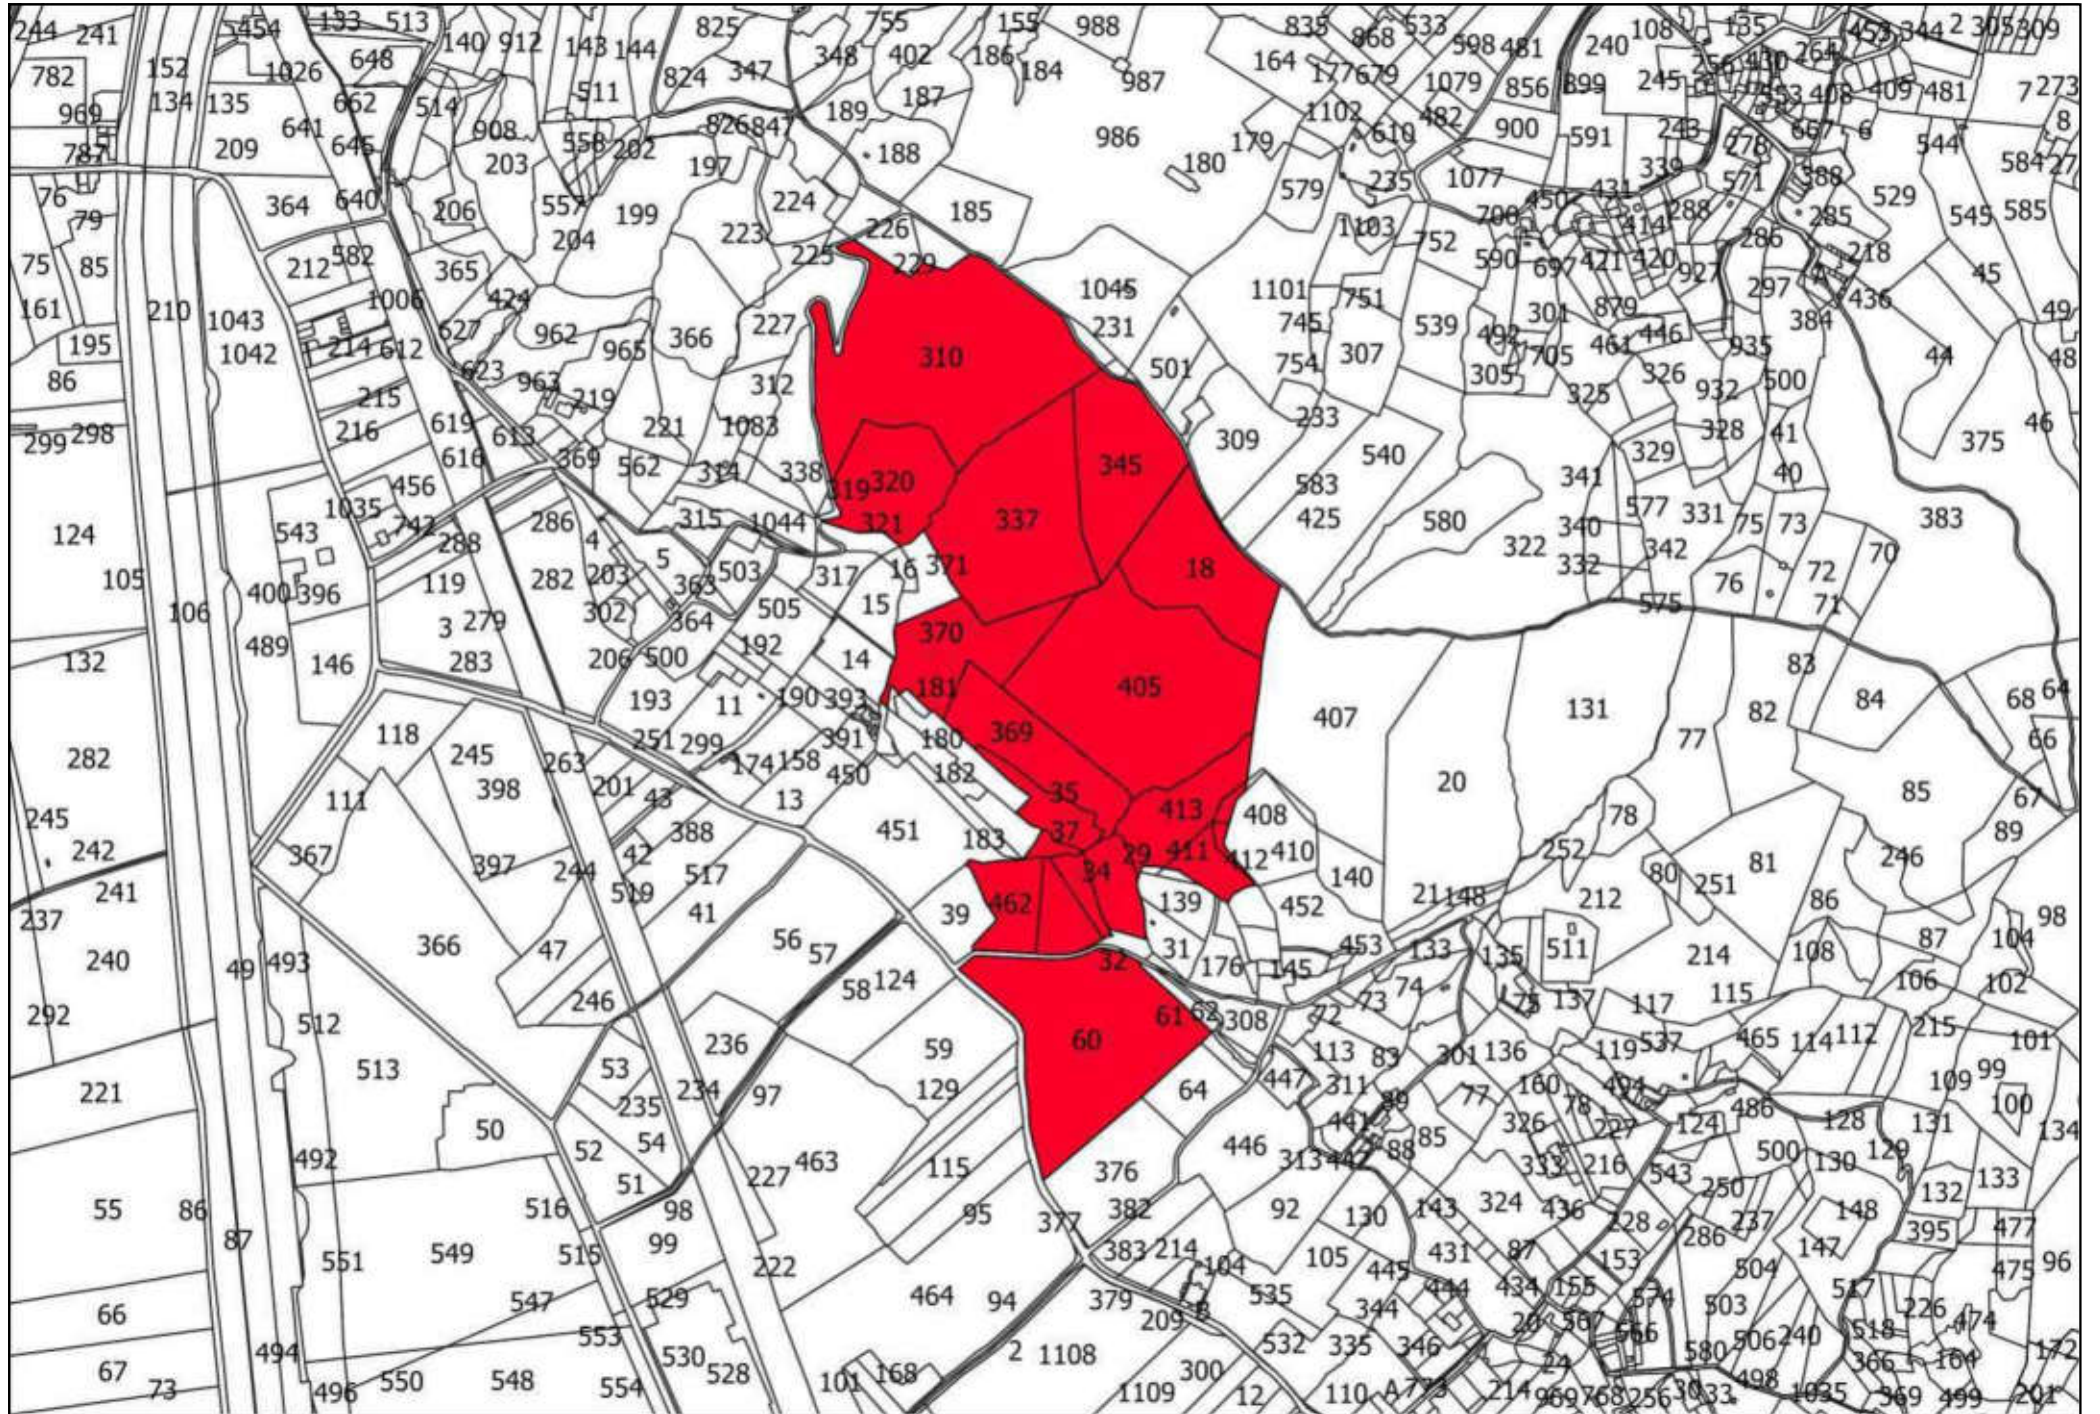

COMUNE DI AREZZO

Servizio Governo del Territorio

Settore Pianificazione Urbanistica

CATASTO INCENDI
2023

**CATASTO DEI BOSCHI PERCORSI DAL FUOCO E DEI PASCOLI
SITUATI ENTRO 50 METRI DAI BOSCHI PERCORSI DAL
FUOCO**

ATLANTE

DCC. N. ... del ...

ID:

Approvazione:

DCC. N. ... del ...

107

79

50

69

106

92

25

72

91

75

100

A technical drawing on a white background. A large, irregular polygon is shaded in a solid red color. The polygon is tilted, with its longer sides running from the upper-left towards the lower-right. It has a small, sharp protrusion at its bottom-right corner. The number '100' is printed in black text inside the red polygon, towards its right side. The entire drawing is enclosed in a thin black rectangular border. In the top-left corner of this border, the number '91' is written. In the top-right corner, the number '75' is written. Two thin black lines cross the top of the frame, one on the left and one on the right, meeting at a point near the top center.