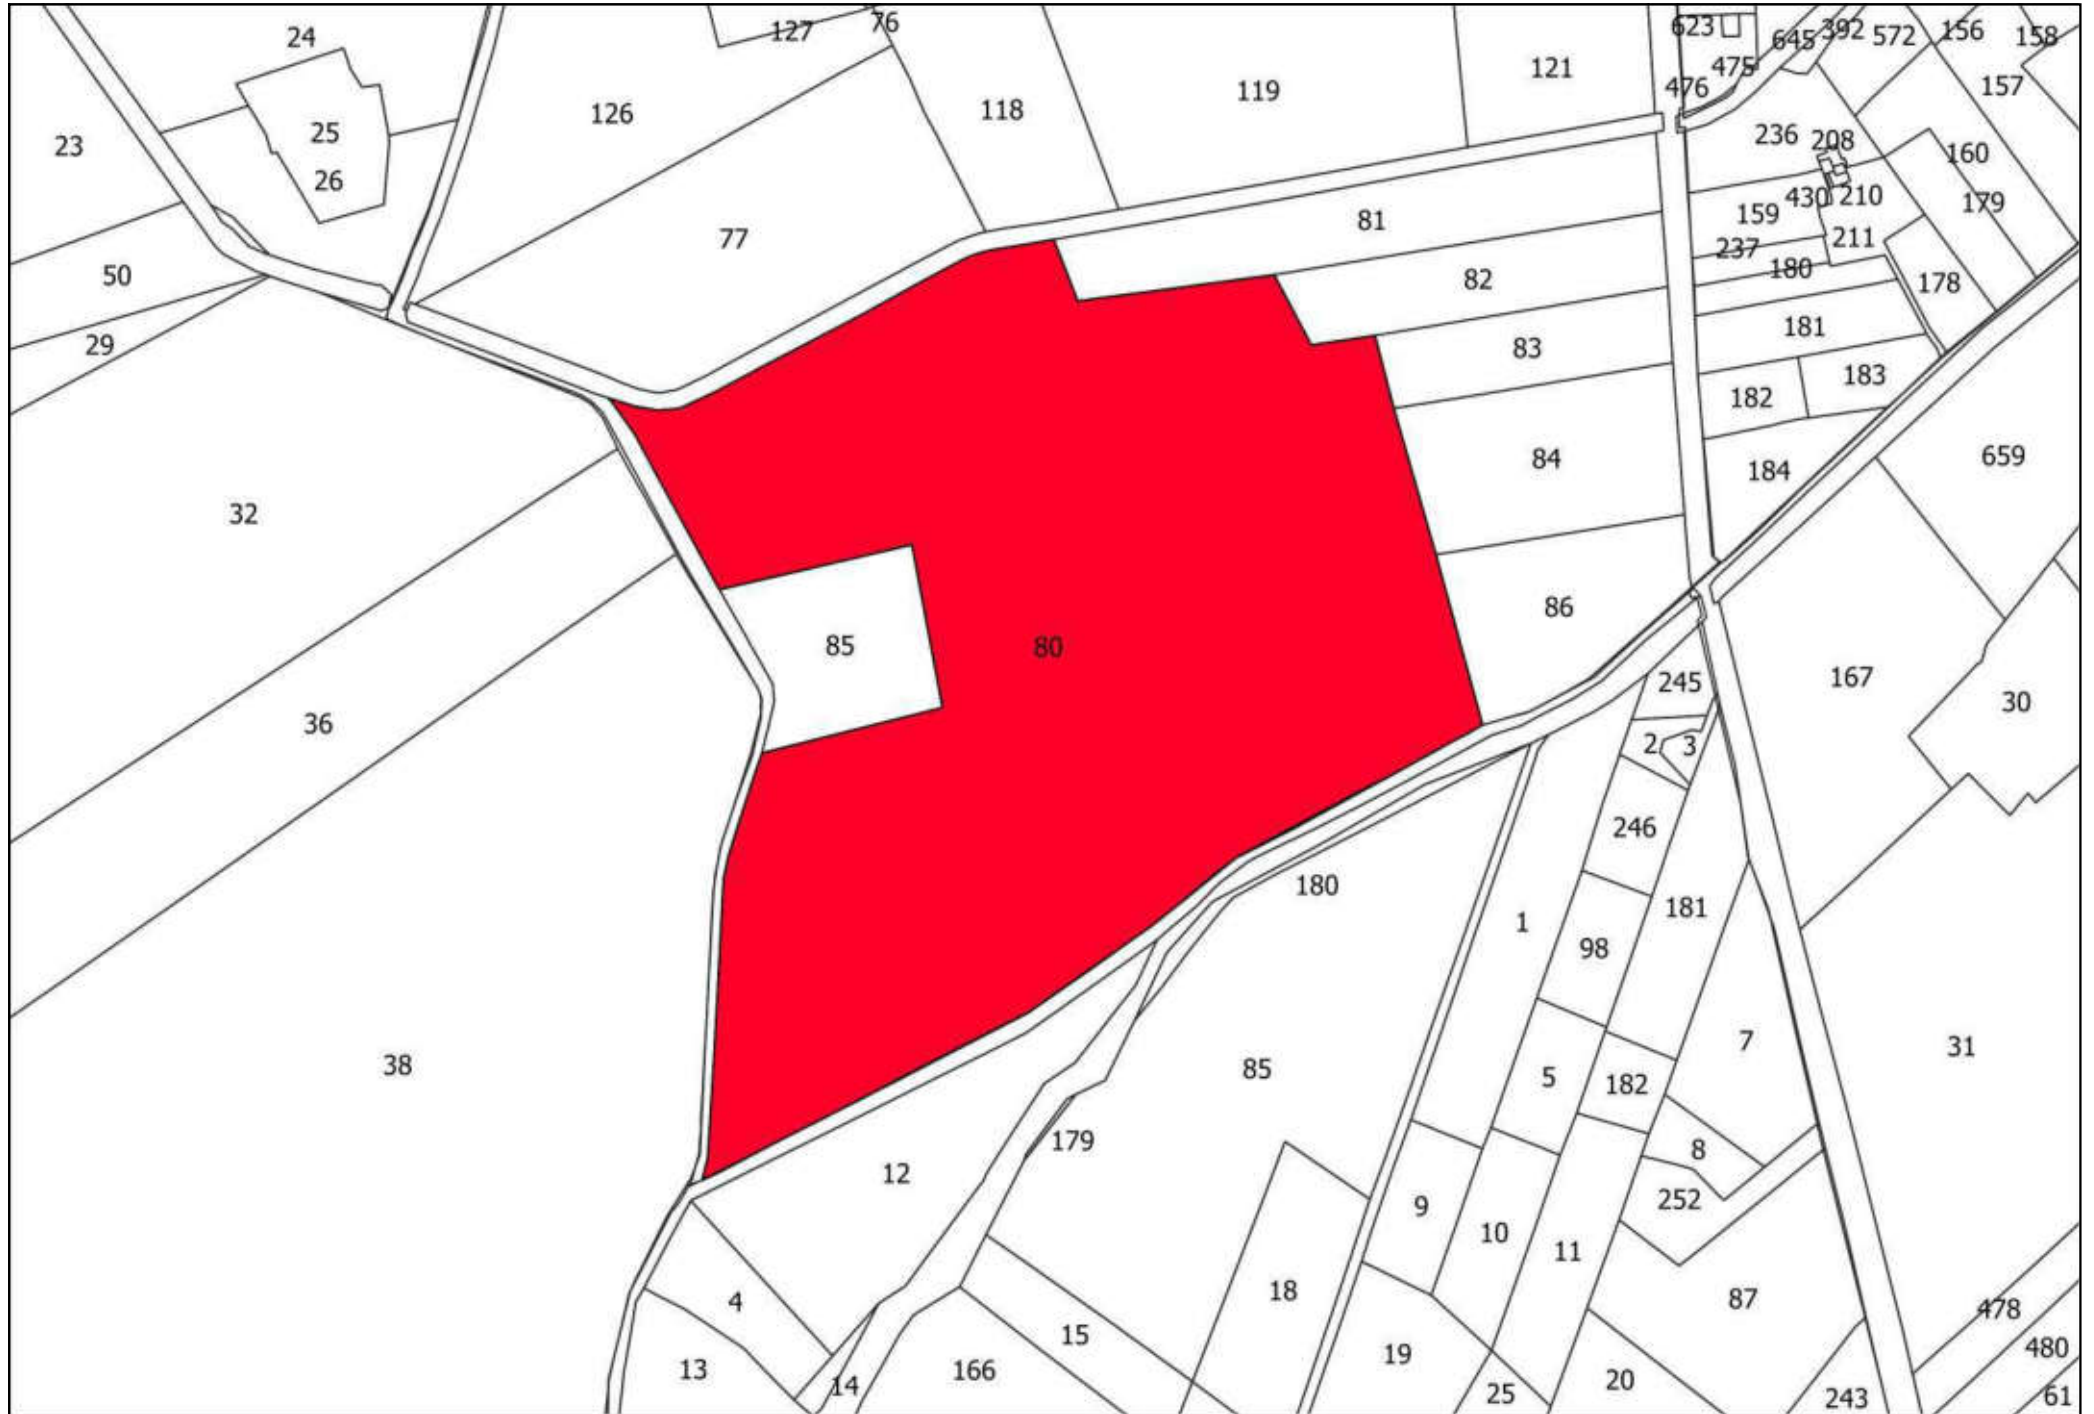

COMUNE DI AREZZO

Servizio Governo del Territorio

Settore Pianificazione Urbanistica

CATASTO INCENDI
2023

**CATASTO DEI BOSCHI PERCORSI DAL FUOCO E DEI PASCOLI
SITUATI ENTRO 50 METRI DAI BOSCHI PERCORSI DAL
FUOCO**

ATLANTE

DCC. N. ... del ...

ID:

Approvazione:

DCC. N. ... del ...

107

79

50

69

106

92

25

72

91

75

100

A technical drawing on a white background. A large, irregular polygon is shaded in a solid red color. The polygon is tilted, with its longer sides running from the upper-left towards the lower-right. It has a small, sharp protrusion at its bottom-right corner. The number '100' is printed in black text inside the red polygon, towards its right side. The entire drawing is enclosed in a thin black rectangular border. In the top-left corner of this border, the number '91' is written. In the top-right corner, the number '75' is written. Two thin black lines cross the top of the frame, one on the left and one on the right, meeting at a point near the top center.