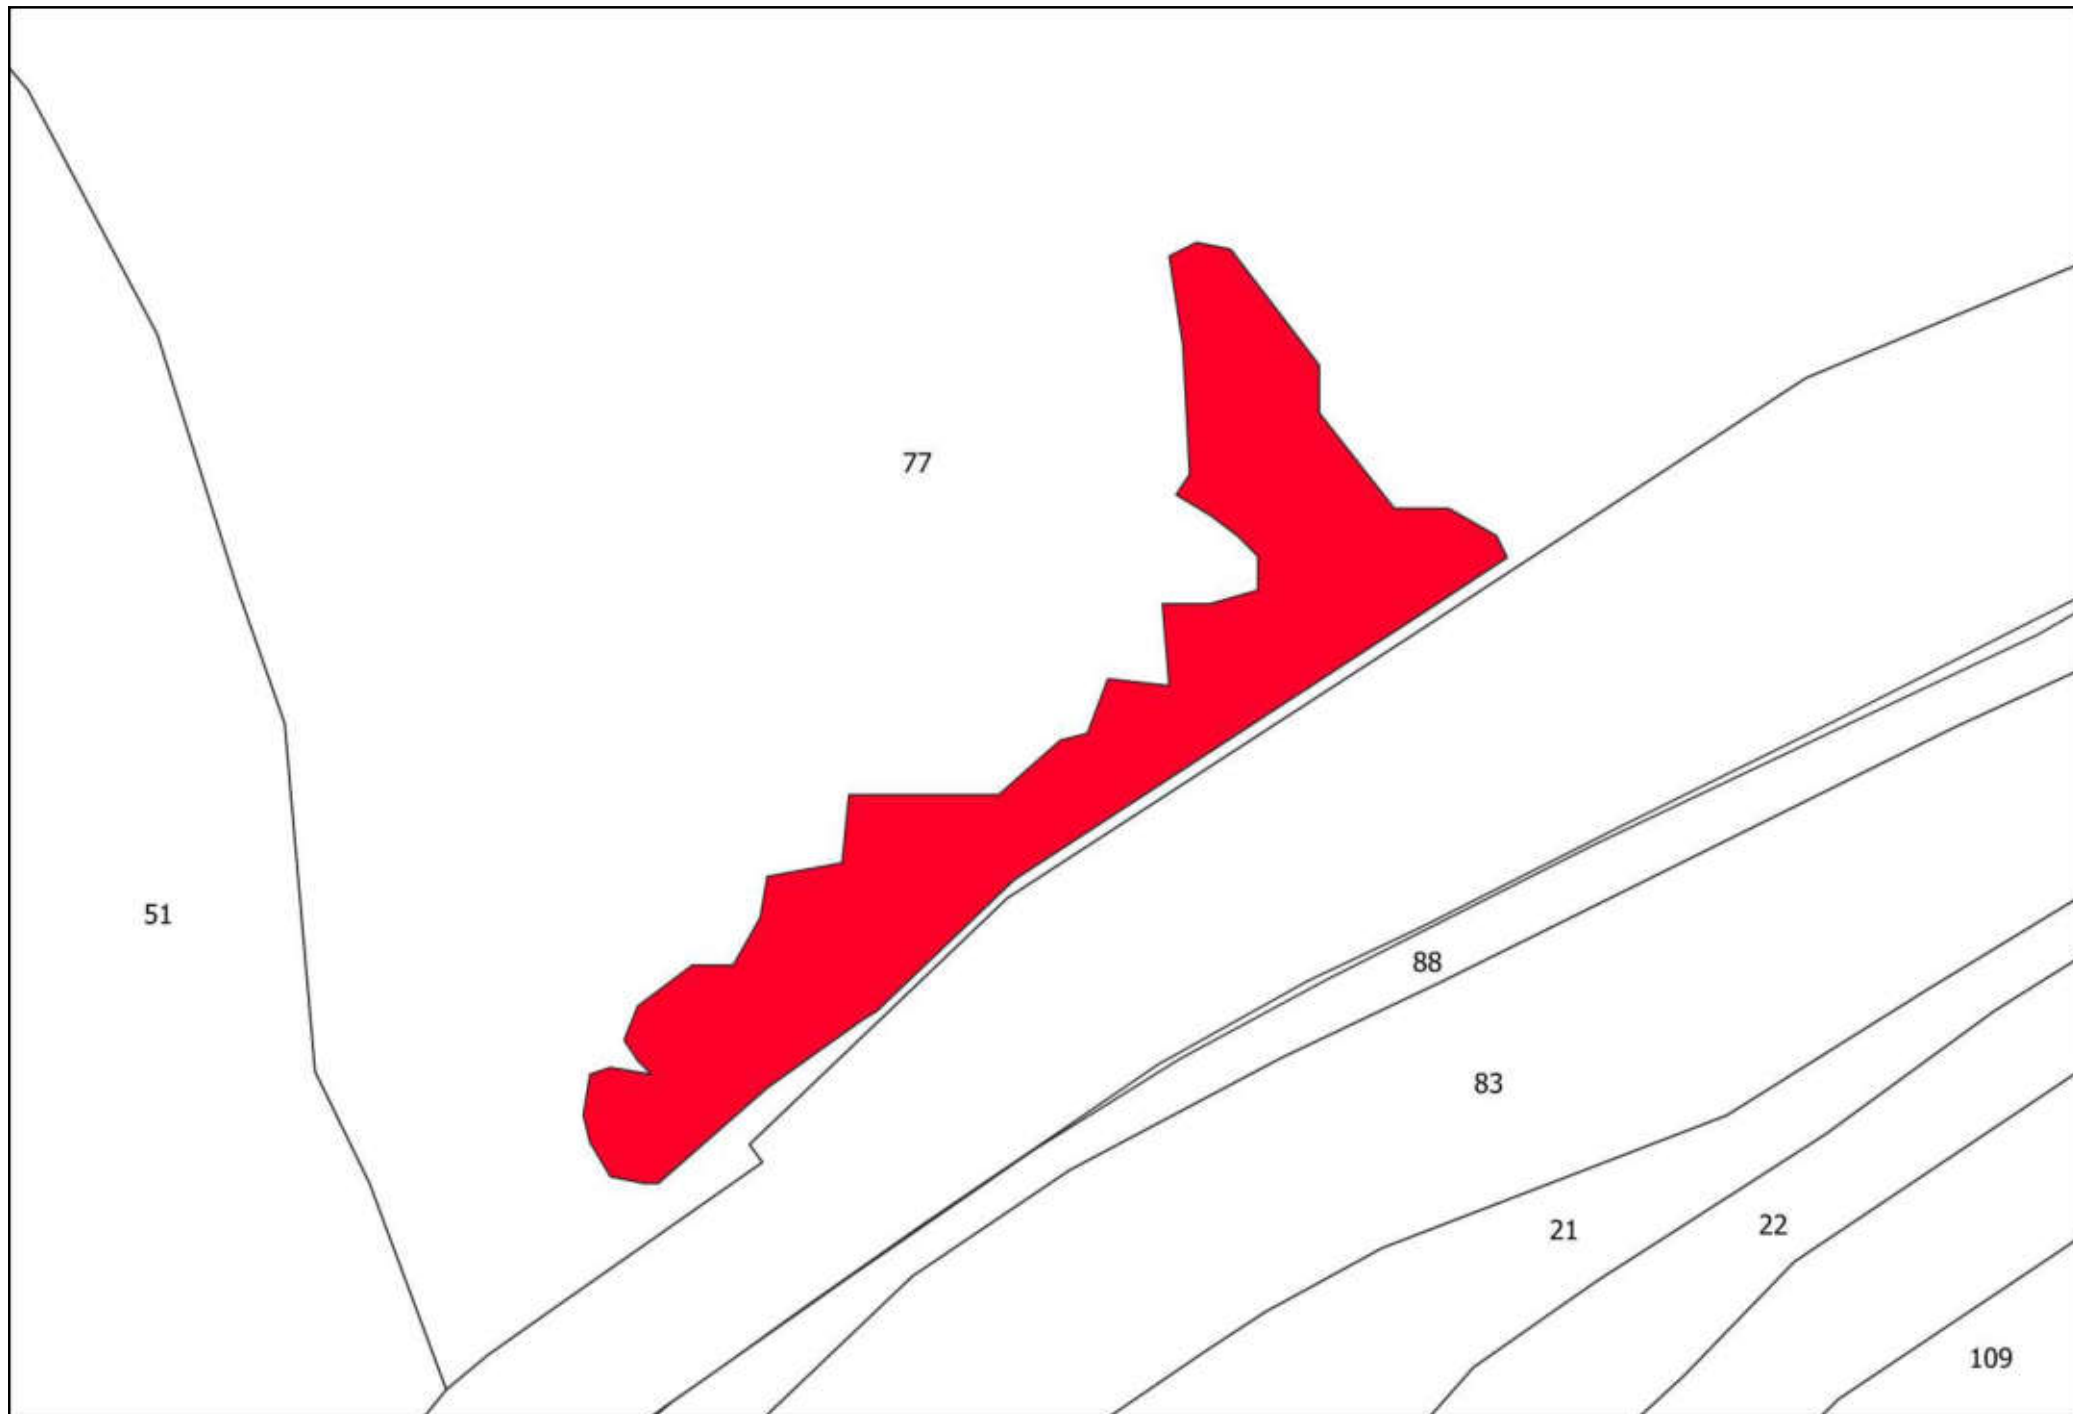

COMUNE DI AREZZO

Servizio Governo del Territorio

Settore Pianificazione Urbanistica

CATASTO INCENDI
2023

**CATASTO DEI BOSCHI PERCORSI DAL FUOCO E DEI PASCOLI
SITUATI ENTRO 50 METRI DAI BOSCHI PERCORSI DAL
FUOCO**

ATLANTE

DCC. N. ... del ...

ID:

Approvazione:

DCC. N. ... del ...

107

79

50

69

106

92

25

72

91

75

100

A technical drawing on a white background. A large, irregular polygon is shaded in a solid red color. The polygon is tilted, with its longer sides running from the upper-left towards the lower-right. It has a small, sharp protrusion at its bottom-right corner. The number '100' is printed in black text inside the red polygon, towards its right side. The entire drawing is enclosed in a thin black rectangular border. In the top-left corner of this border, the number '91' is written. In the top-right corner, the number '75' is written. Two thin black lines cross the top of the frame, one on the left and one on the right, meeting at a point near the top center.