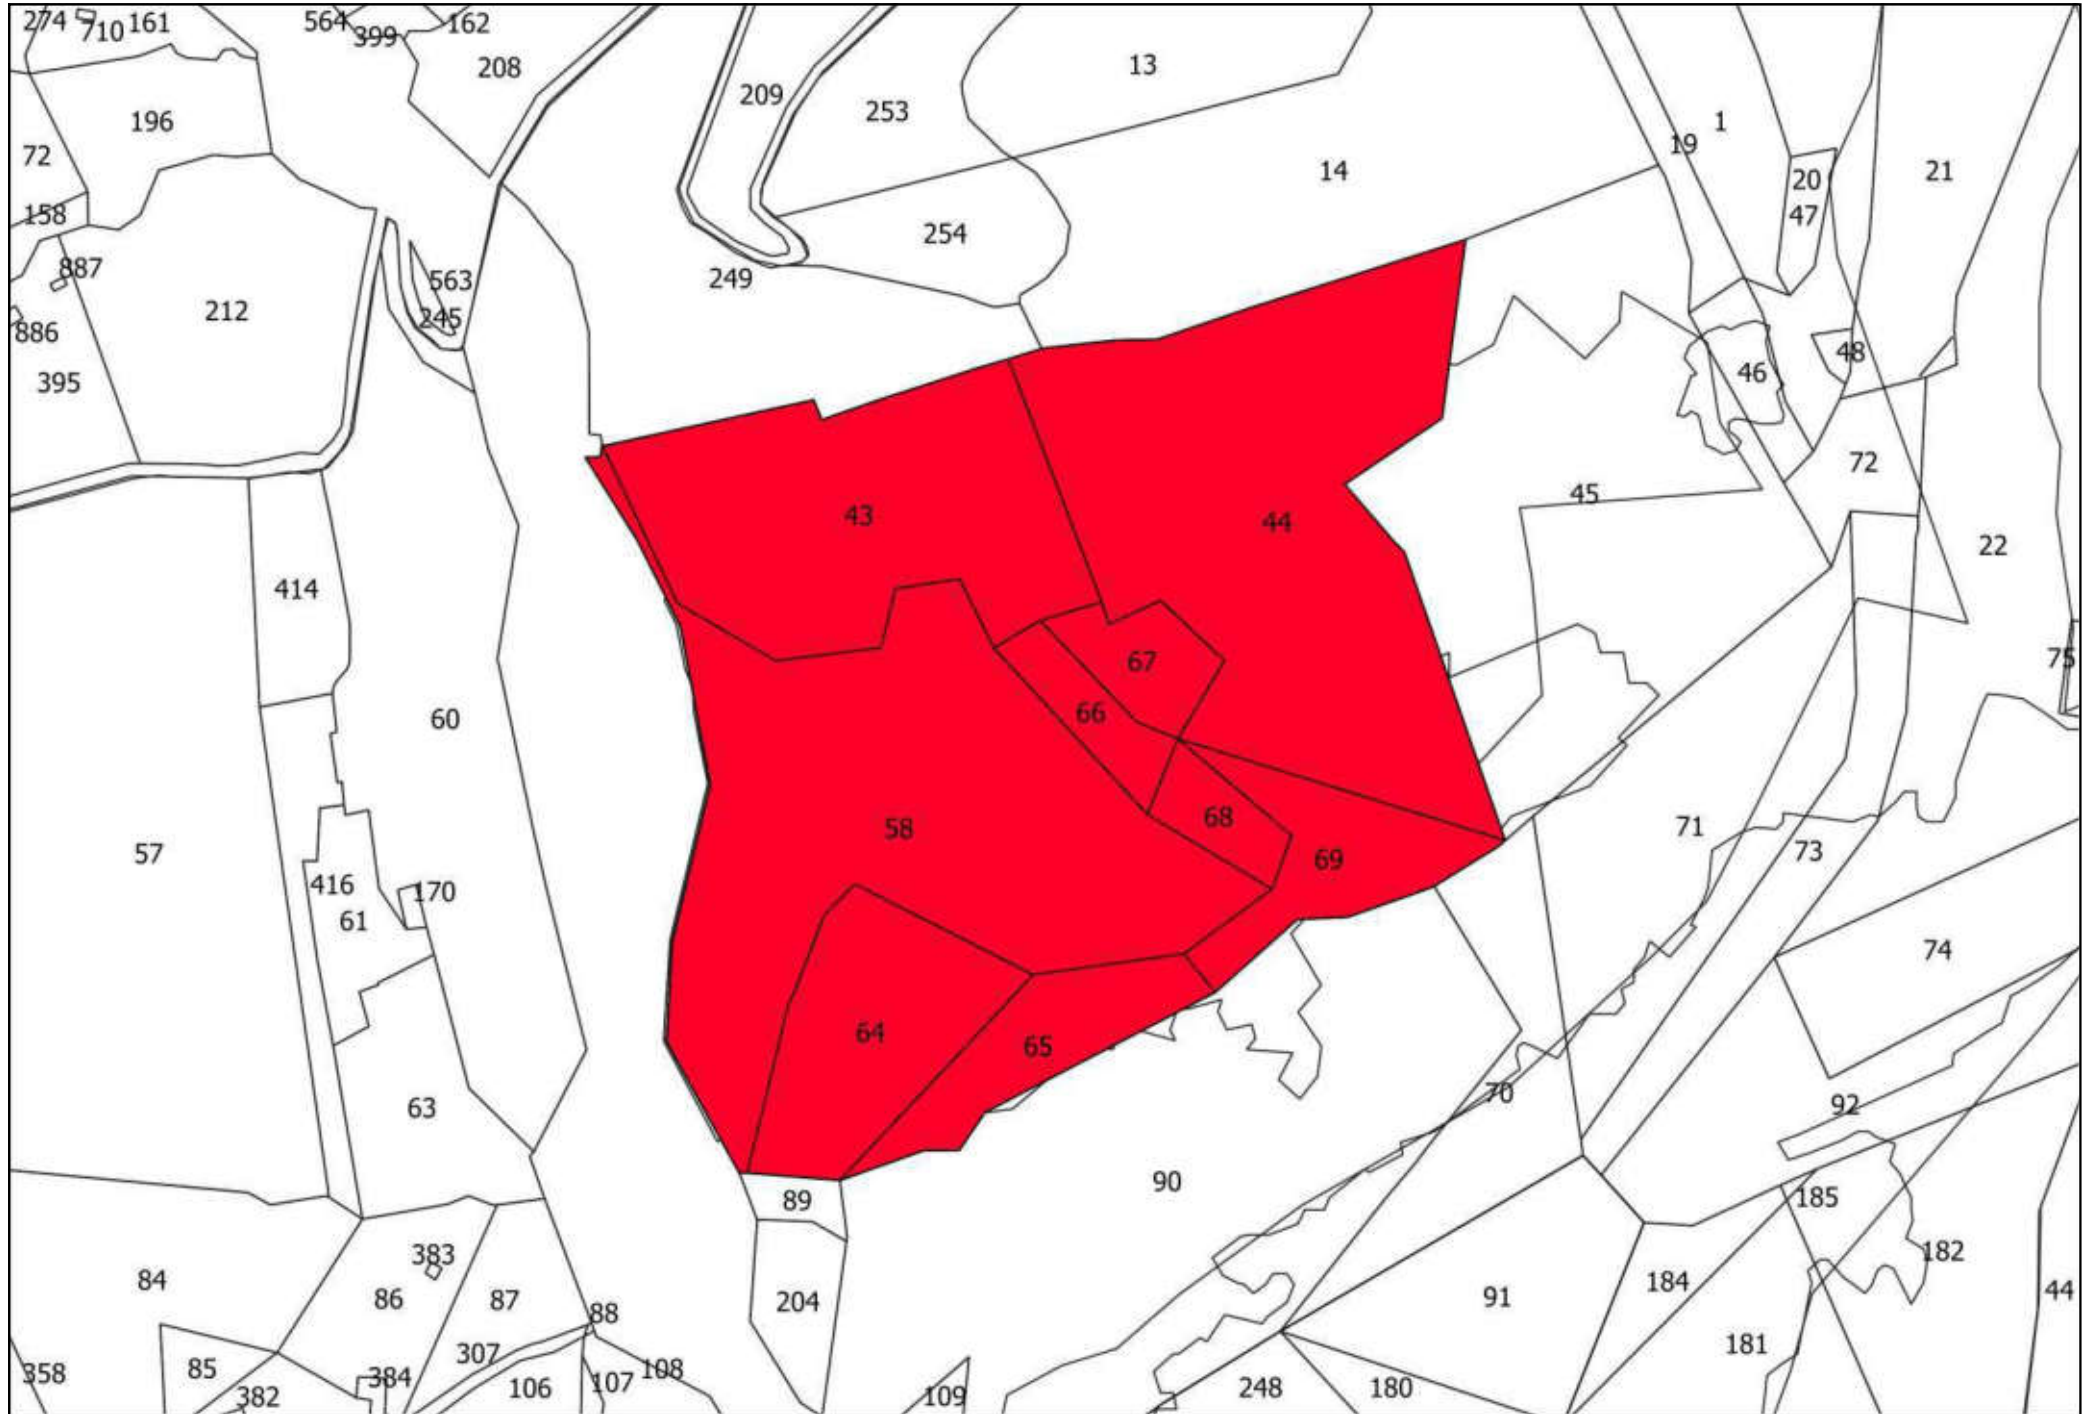

COMUNE DI AREZZO

Servizio Governo del Territorio

Settore Pianificazione Urbanistica

CATASTO INCENDI
2023

**CATASTO DEI BOSCHI PERCORSI DAL FUOCO E DEI PASCOLI
SITUATI ENTRO 50 METRI DAI BOSCHI PERCORSI DAL
FUOCO**

ATLANTE

DCC. N. ... del ...

ID:

Approvazione:

DCC. N. ... del ...

107

79

50

69

106

92

25

72

91

75

100

A technical drawing on a white background. A large, irregular polygon is shaded in a solid red color. The polygon is tilted, with its longer sides running from the upper-left towards the lower-right. It has a small, sharp protrusion at its bottom-right corner. The number '100' is printed in black text inside the red polygon, towards its right side. The entire drawing is enclosed in a thin black rectangular border. In the top-left corner of this border, the number '91' is written. In the top-right corner, the number '75' is written. Two thin black lines cross the top of the frame, one on the left and one on the right, meeting at a point near the top center.