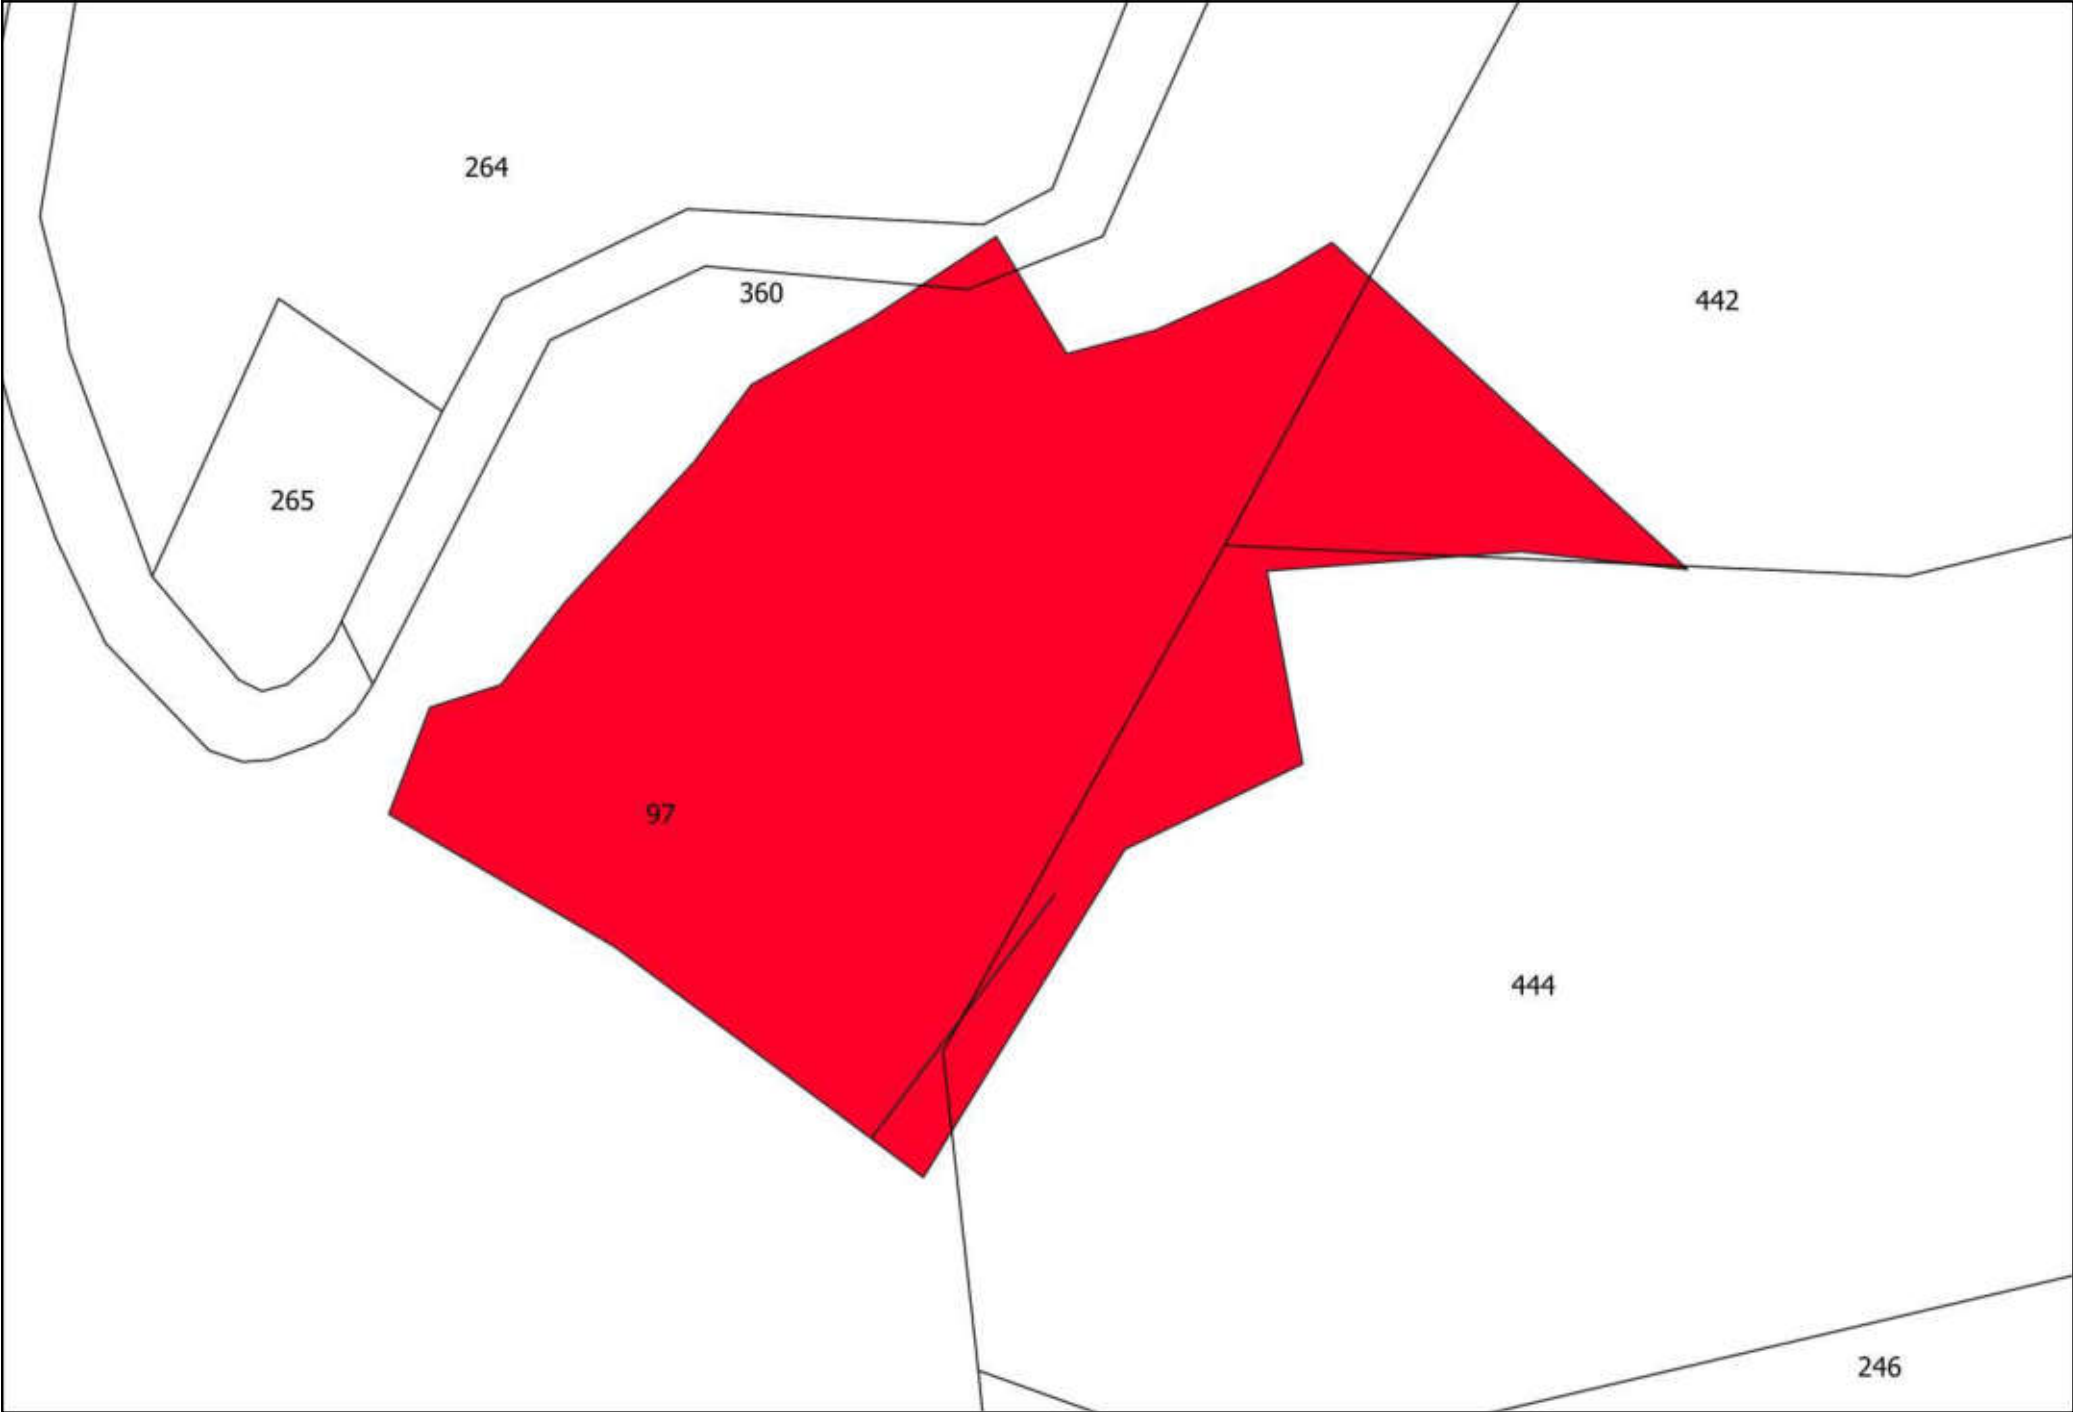

69

106

92

25

72

91

75

100

A technical drawing on a white background. A large, irregular polygon is shaded in a solid red color. The polygon is tilted, with its longer sides running from the upper-left towards the lower-right. It has a small, sharp protrusion at its bottom-right corner. The number '100' is printed in black text inside the red polygon, towards its right side. The entire drawing is enclosed in a thin black rectangular border. In the top-left corner of this border, the number '91' is written. In the top-right corner, the number '75' is written. Two thin black lines cross the top of the frame, one on the left and one on the right, meeting at a point near the top center.