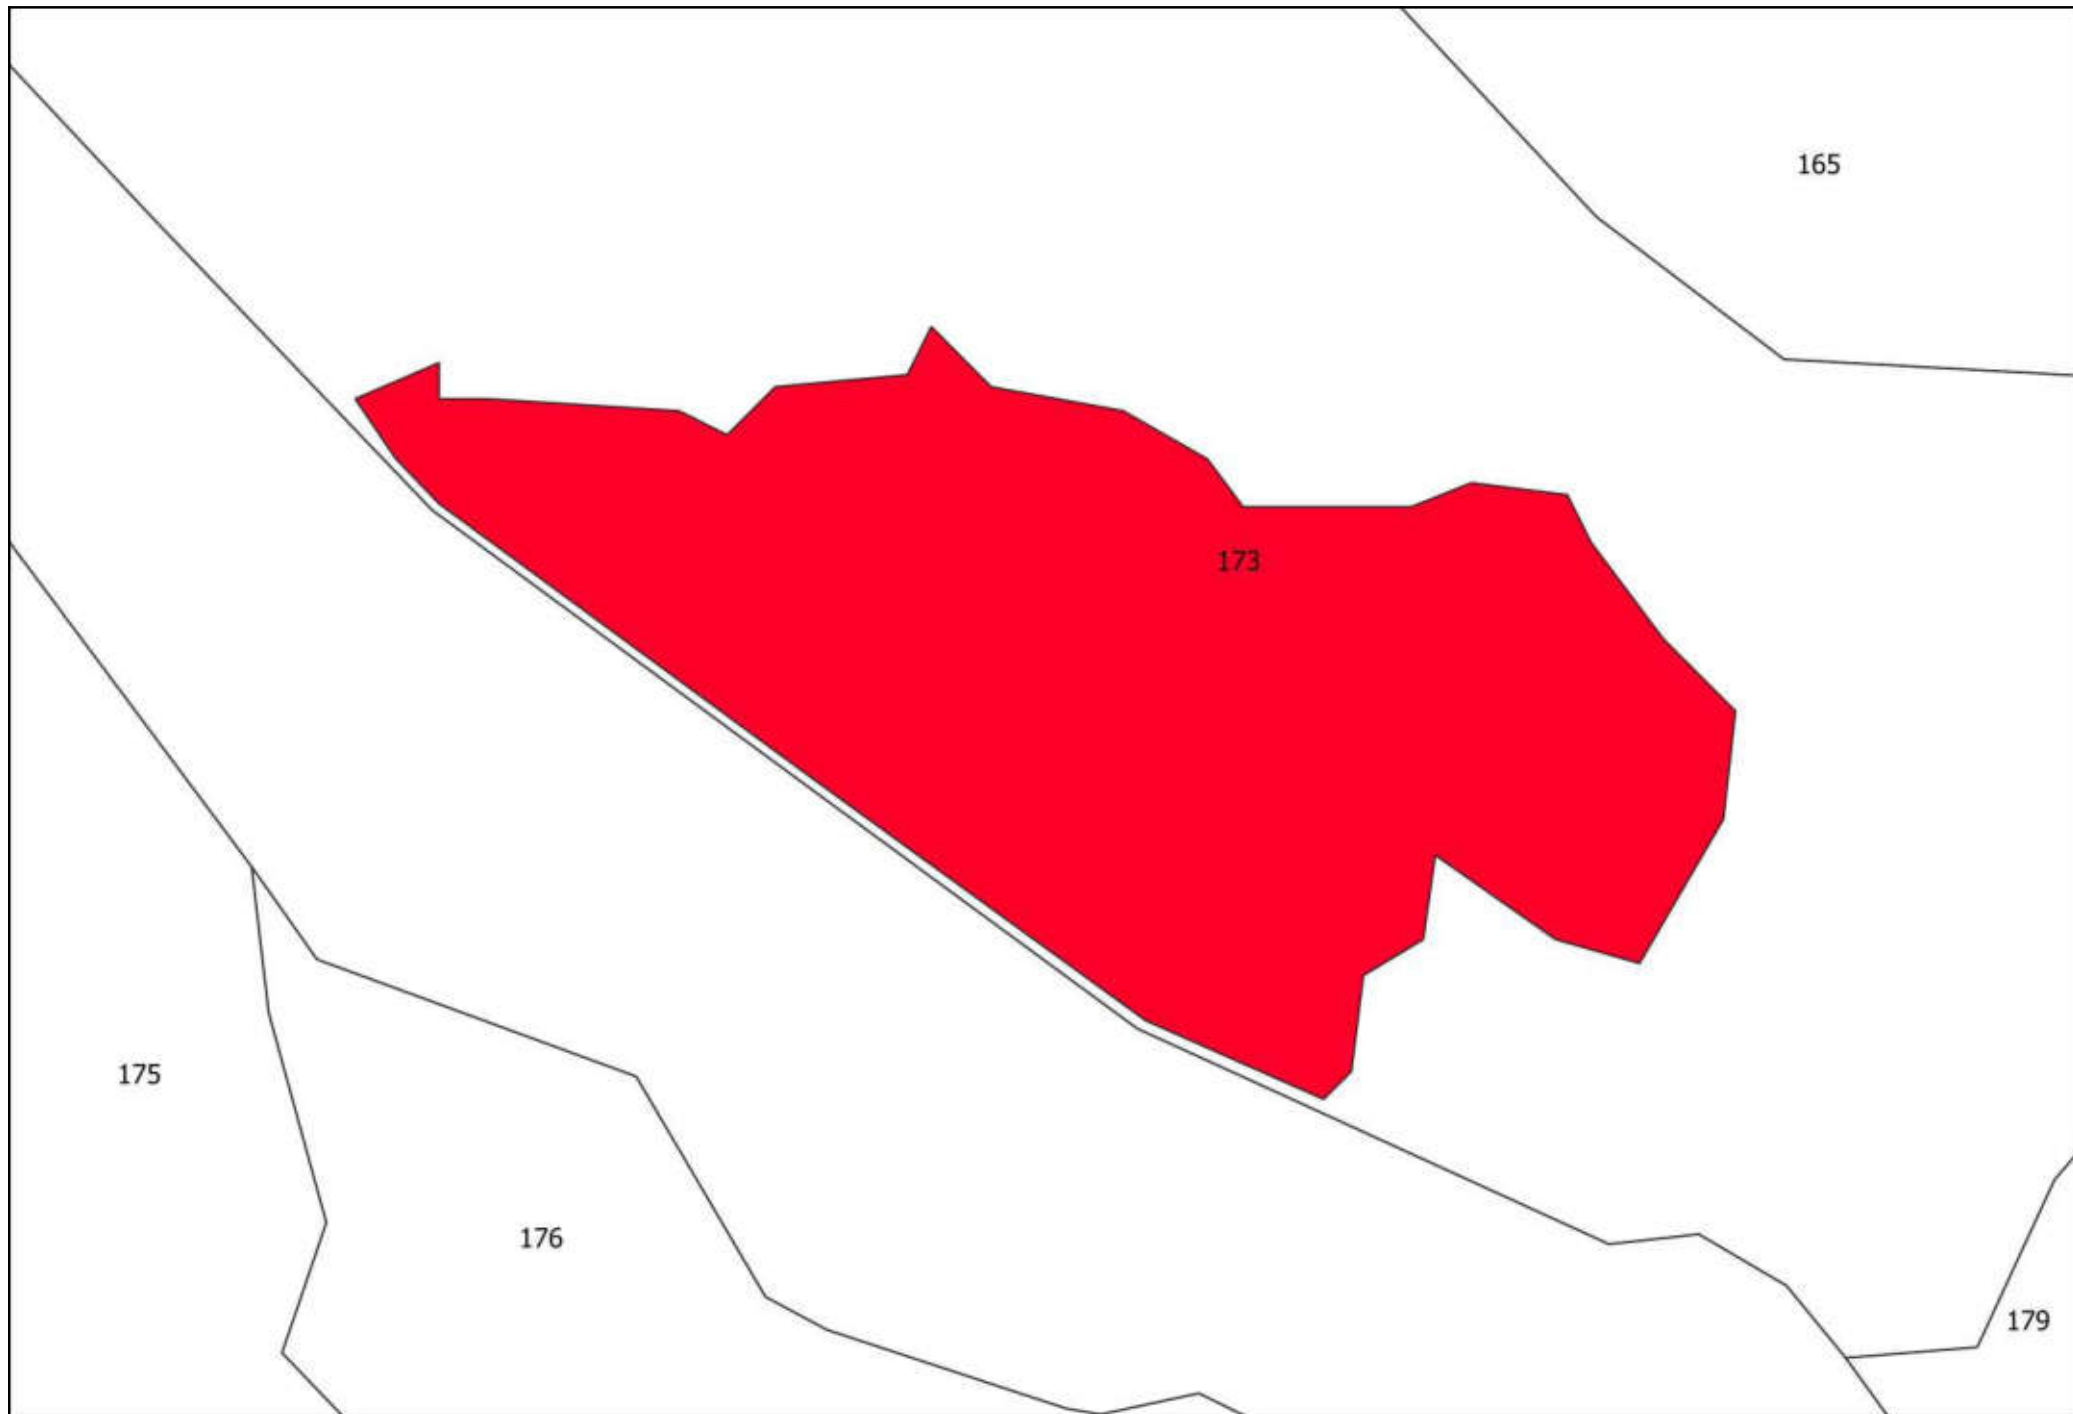

COMUNE DI AREZZO

Servizio Governo del Territorio

Settore Pianificazione Urbanistica

CATASTO INCENDI
2023

**CATASTO DEI BOSCHI PERCORSI DAL FUOCO E DEI PASCOLI
SITUATI ENTRO 50 METRI DAI BOSCHI PERCORSI DAL
FUOCO**

ATLANTE

DCC. N. ... del ...

ID:

Approvazione:

DCC. N. ... del ...

107

79

50

69

106

92

25

72

91

75

100

A technical drawing on a white background. A large, irregular polygon is shaded in a solid red color. The polygon is tilted, with its longer sides running from the upper-left towards the lower-right. It has a small, sharp protrusion at its bottom-right corner. The number '100' is printed in black text inside the red polygon, towards its right side. The entire drawing is enclosed in a thin black rectangular border. In the top-left corner of this border, the number '91' is written. In the top-right corner, the number '75' is written. Two thin black lines cross the top of the frame, one on the left and one on the right, meeting at a point near the top center.