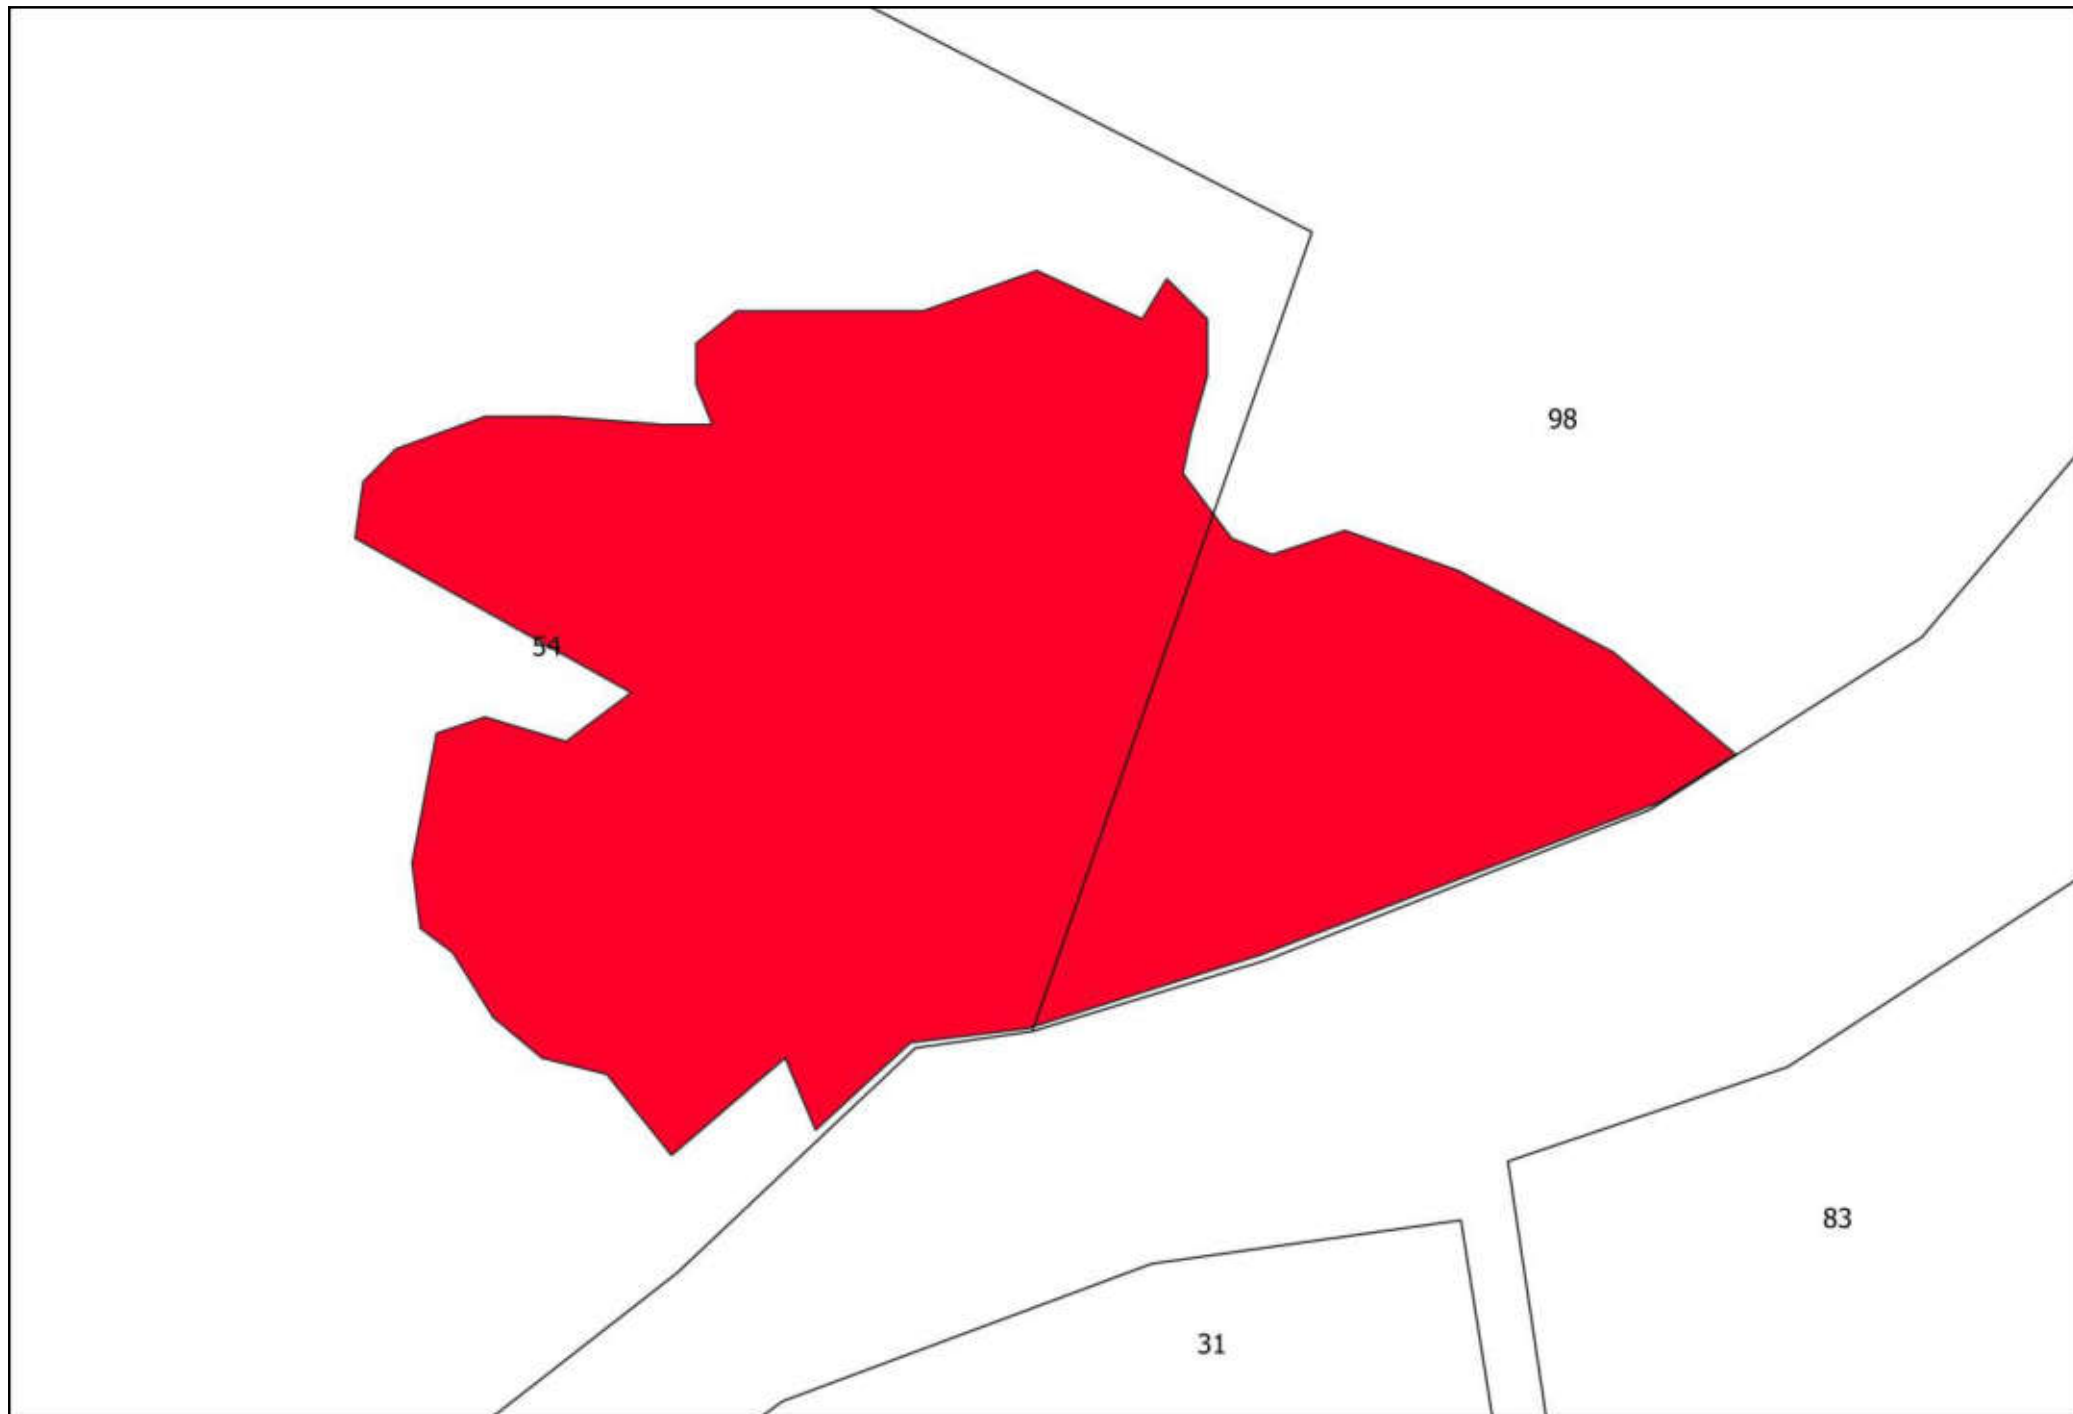

COMUNE DI AREZZO

Servizio Governo del Territorio

Settore Pianificazione Urbanistica

CATASTO INCENDI
2023

**CATASTO DEI BOSCHI PERCORSI DAL FUOCO E DEI PASCOLI
SITUATI ENTRO 50 METRI DAI BOSCHI PERCORSI DAL
FUOCO**

ATLANTE

DCC. N. ... del ...

ID:

Approvazione:

DCC. N. ... del ...

107

79

50

69

106

92

25

72

91

75

100

A technical drawing on a white background. A large, irregular polygon is shaded in a solid red color. The polygon is tilted, with its longer sides running from the upper-left towards the lower-right. It has a small, sharp protrusion at its bottom-right corner. The number '100' is printed in black text inside the red polygon, towards its right side. The entire drawing is enclosed in a thin black rectangular border. In the top-left corner of this border, the number '91' is written. In the top-right corner, the number '75' is written. Two thin black lines cross the top of the frame, one on the left and one on the right, meeting at a point near the top center.