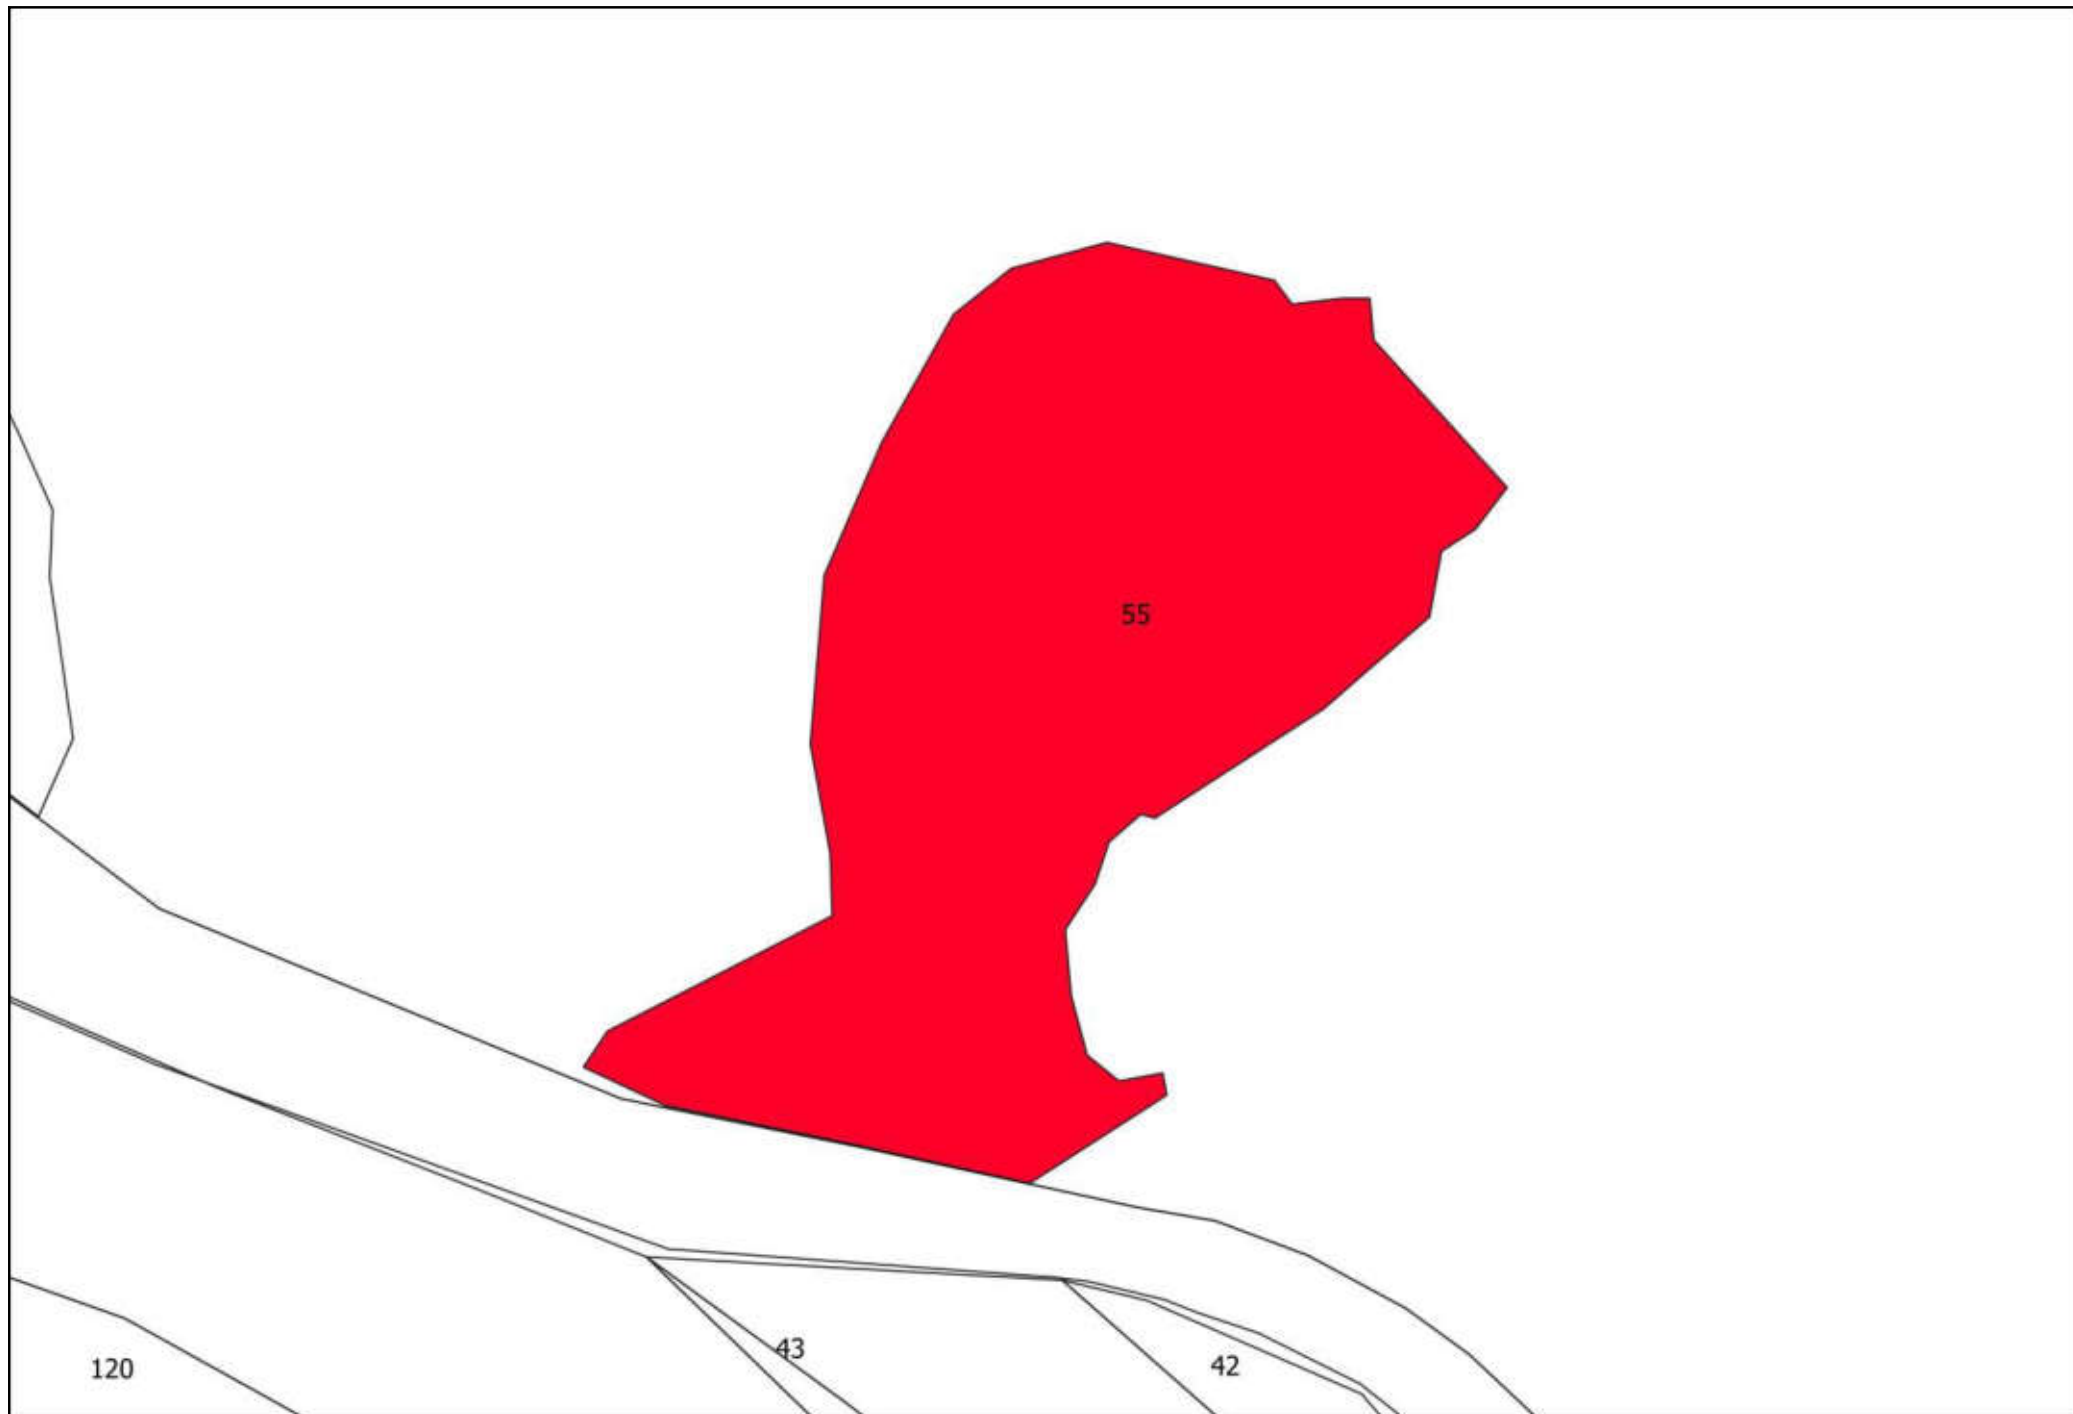

69

106

92

25

72

91

75

100

A technical drawing on a white background. A large, irregular polygon is shaded in a solid red color. The polygon is tilted, with its longer sides running from the upper-left towards the lower-right. It has a small, sharp protrusion at its bottom-right corner. The number '100' is printed in black text inside the red polygon, towards its right side. The entire drawing is enclosed in a thin black rectangular border. In the top-left corner of this border, the number '91' is written. In the top-right corner, the number '75' is written. Two thin black lines cross the top of the frame, one on the left and one on the right, meeting at a point near the top center.