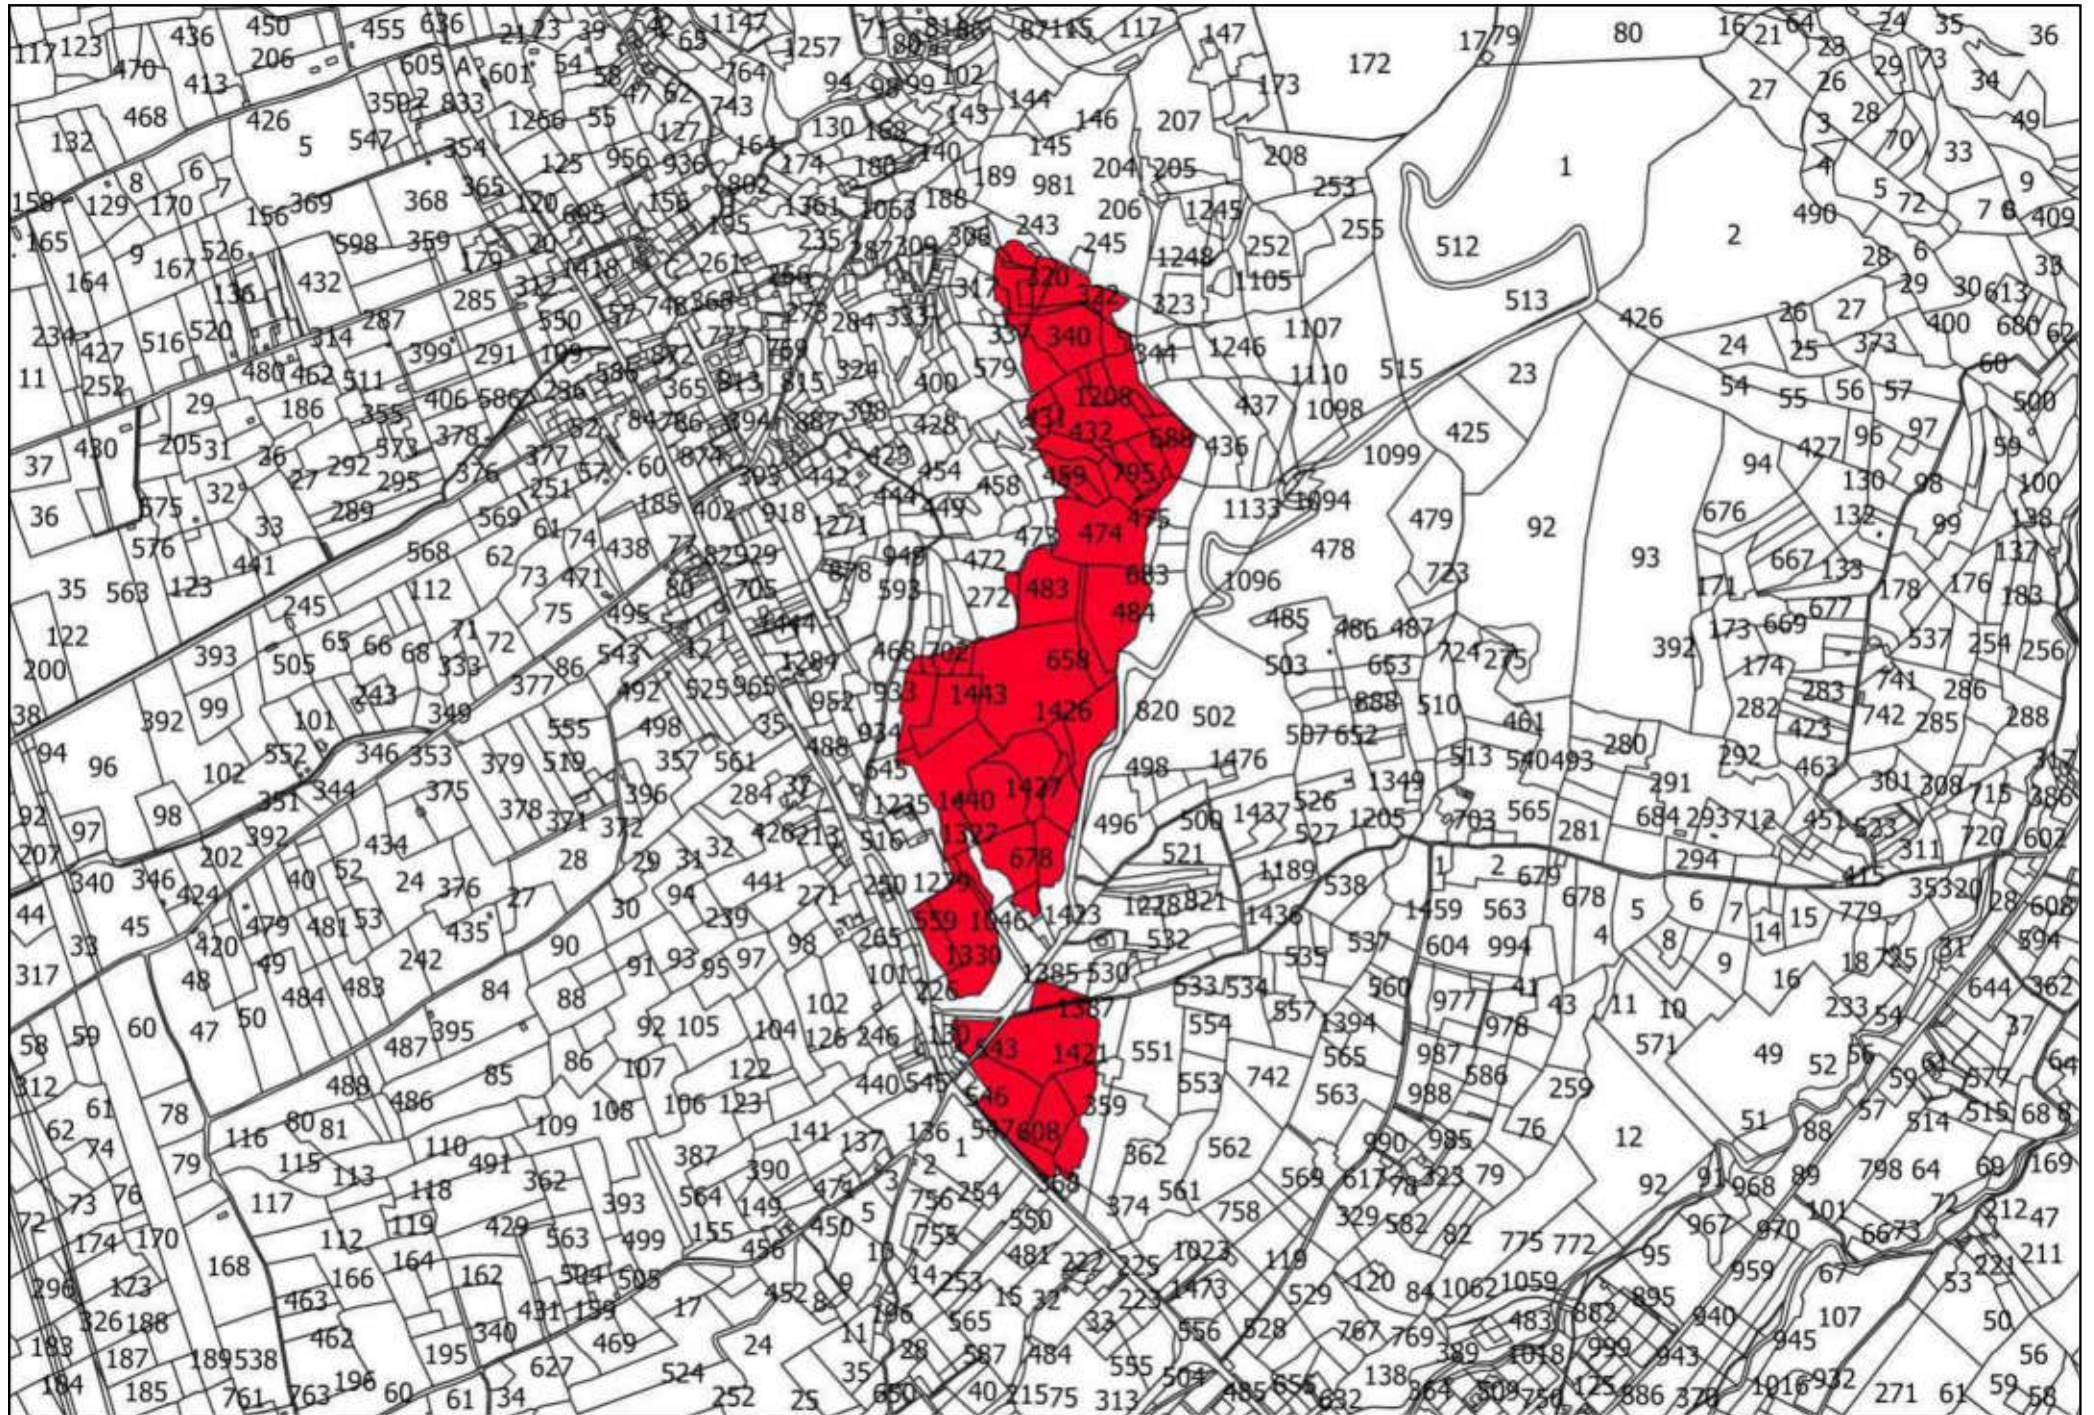

69

106

92

25

72

91

75

100

A technical drawing on a white background. A large, irregular polygon is shaded in a solid red color. The polygon is tilted, with its longer sides running from the upper-left towards the lower-right. It has a small, sharp protrusion at its bottom-right corner. The number '100' is printed in black text inside the red polygon, towards its right side. The entire drawing is enclosed in a thin black rectangular border. In the top-left corner of this border, the number '91' is written. In the top-right corner, the number '75' is written. Two thin black lines cross the top of the frame, one on the left and one on the right, meeting at a point near the top center.