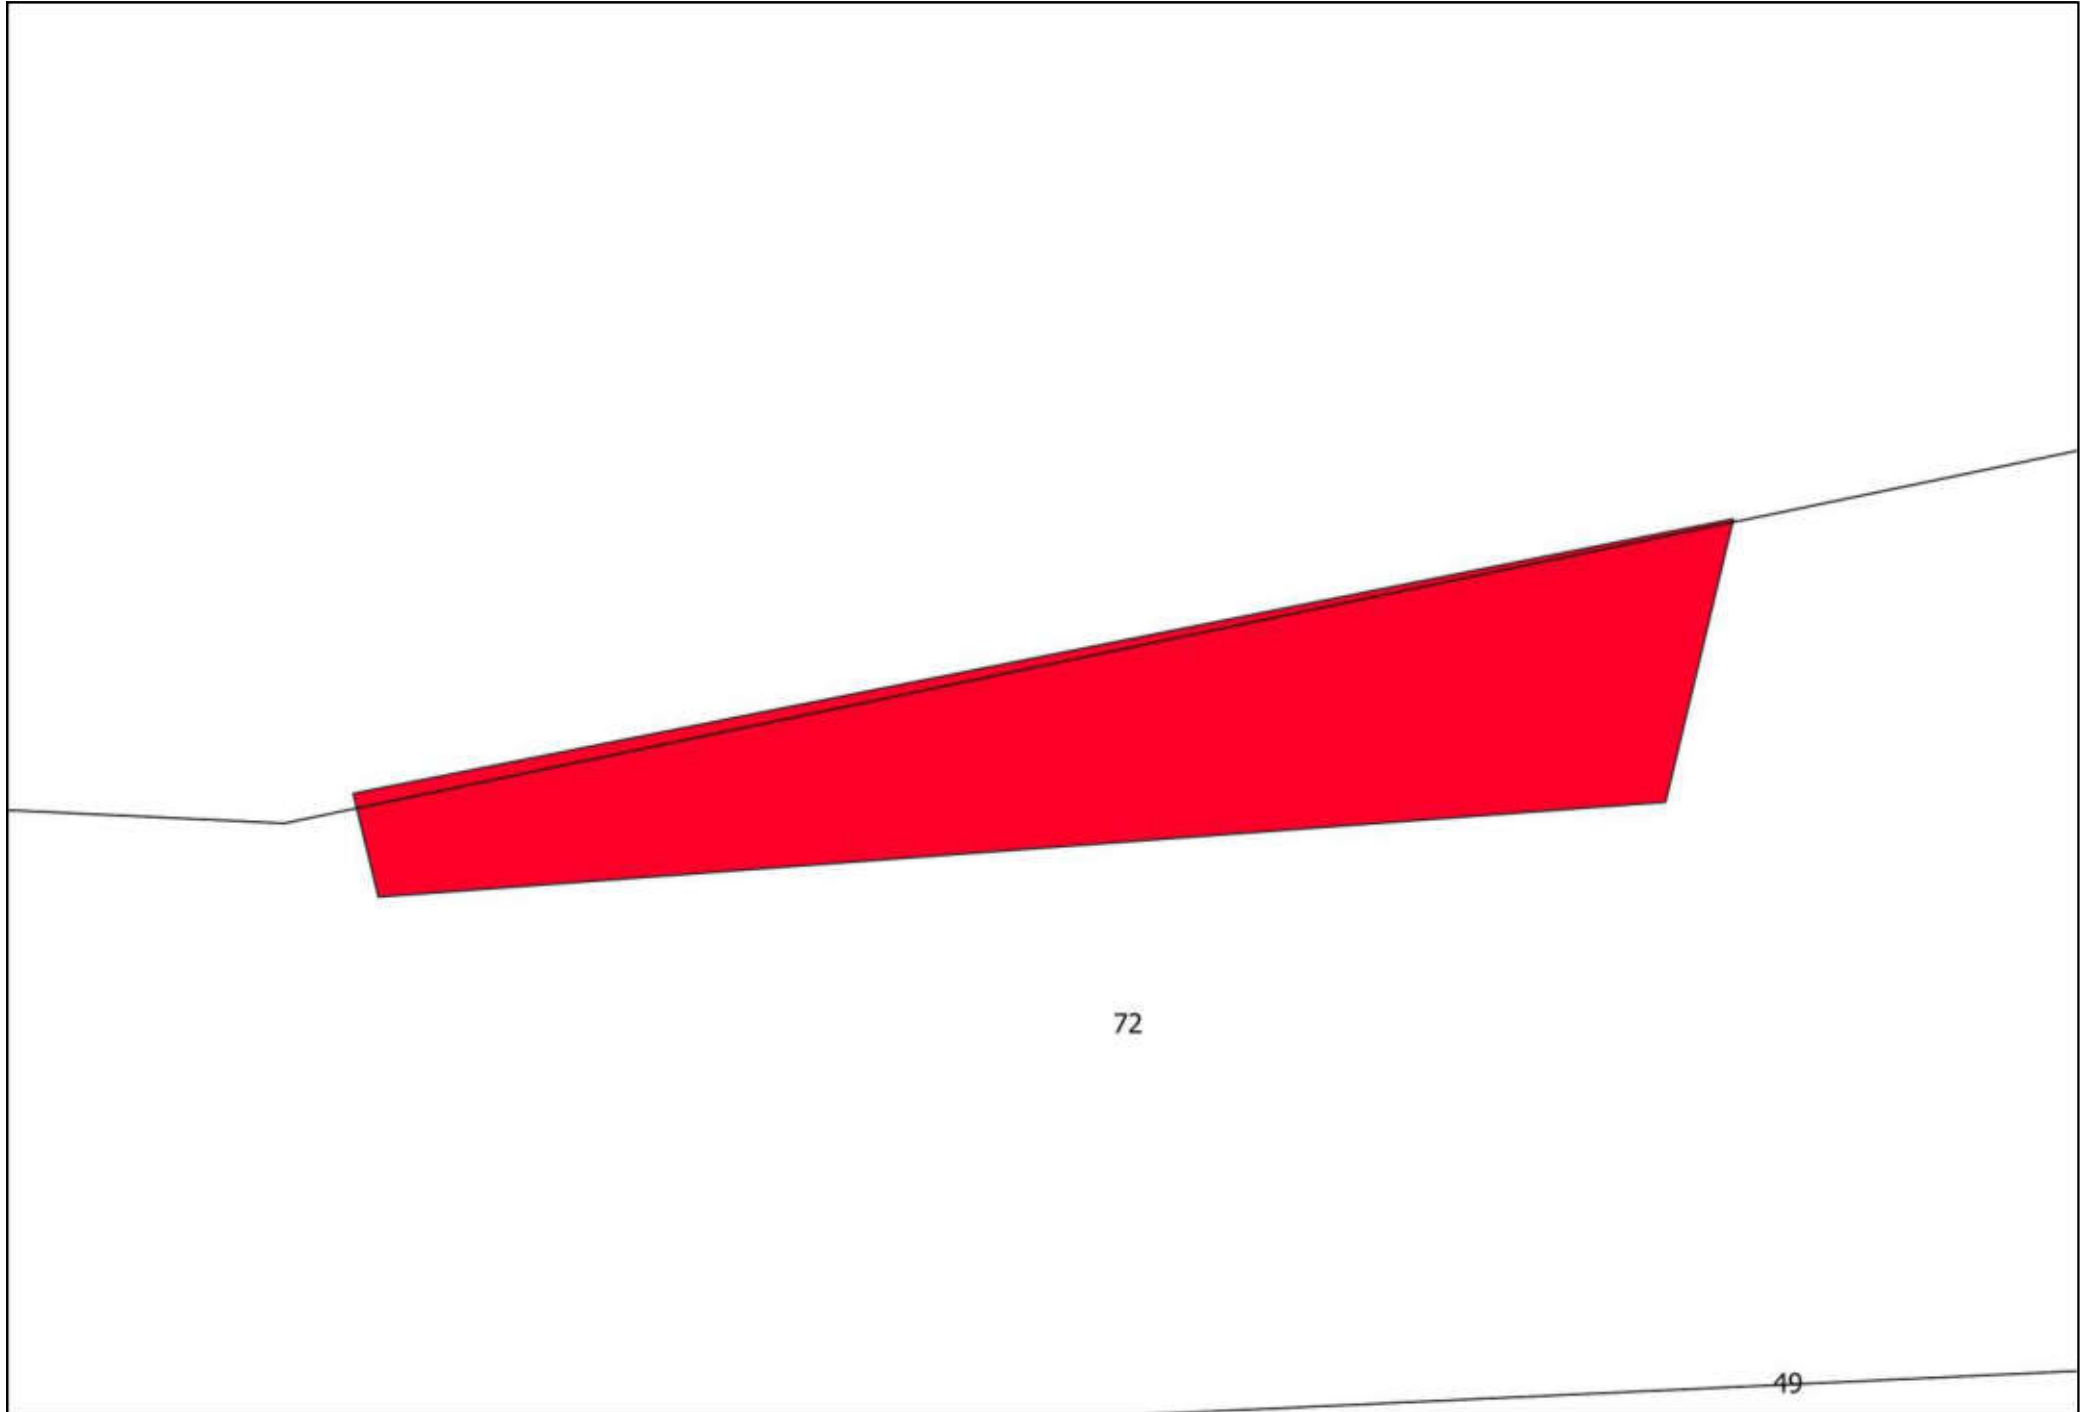

69

106

92

25

72

91

75

100

A technical drawing on a white background. A large, irregular polygon is shaded in a solid red color. The polygon is tilted, with its longer sides running from the upper-left towards the lower-right. It has a small, sharp protrusion at its bottom-right corner. The number '100' is printed in black text inside the red polygon, towards its right side. The entire drawing is enclosed in a thin black rectangular border. In the top-left corner of this border, the number '91' is written. In the top-right corner, the number '75' is written. Two thin black lines cross the top of the frame, one on the left and one on the right, meeting at a point near the top center.