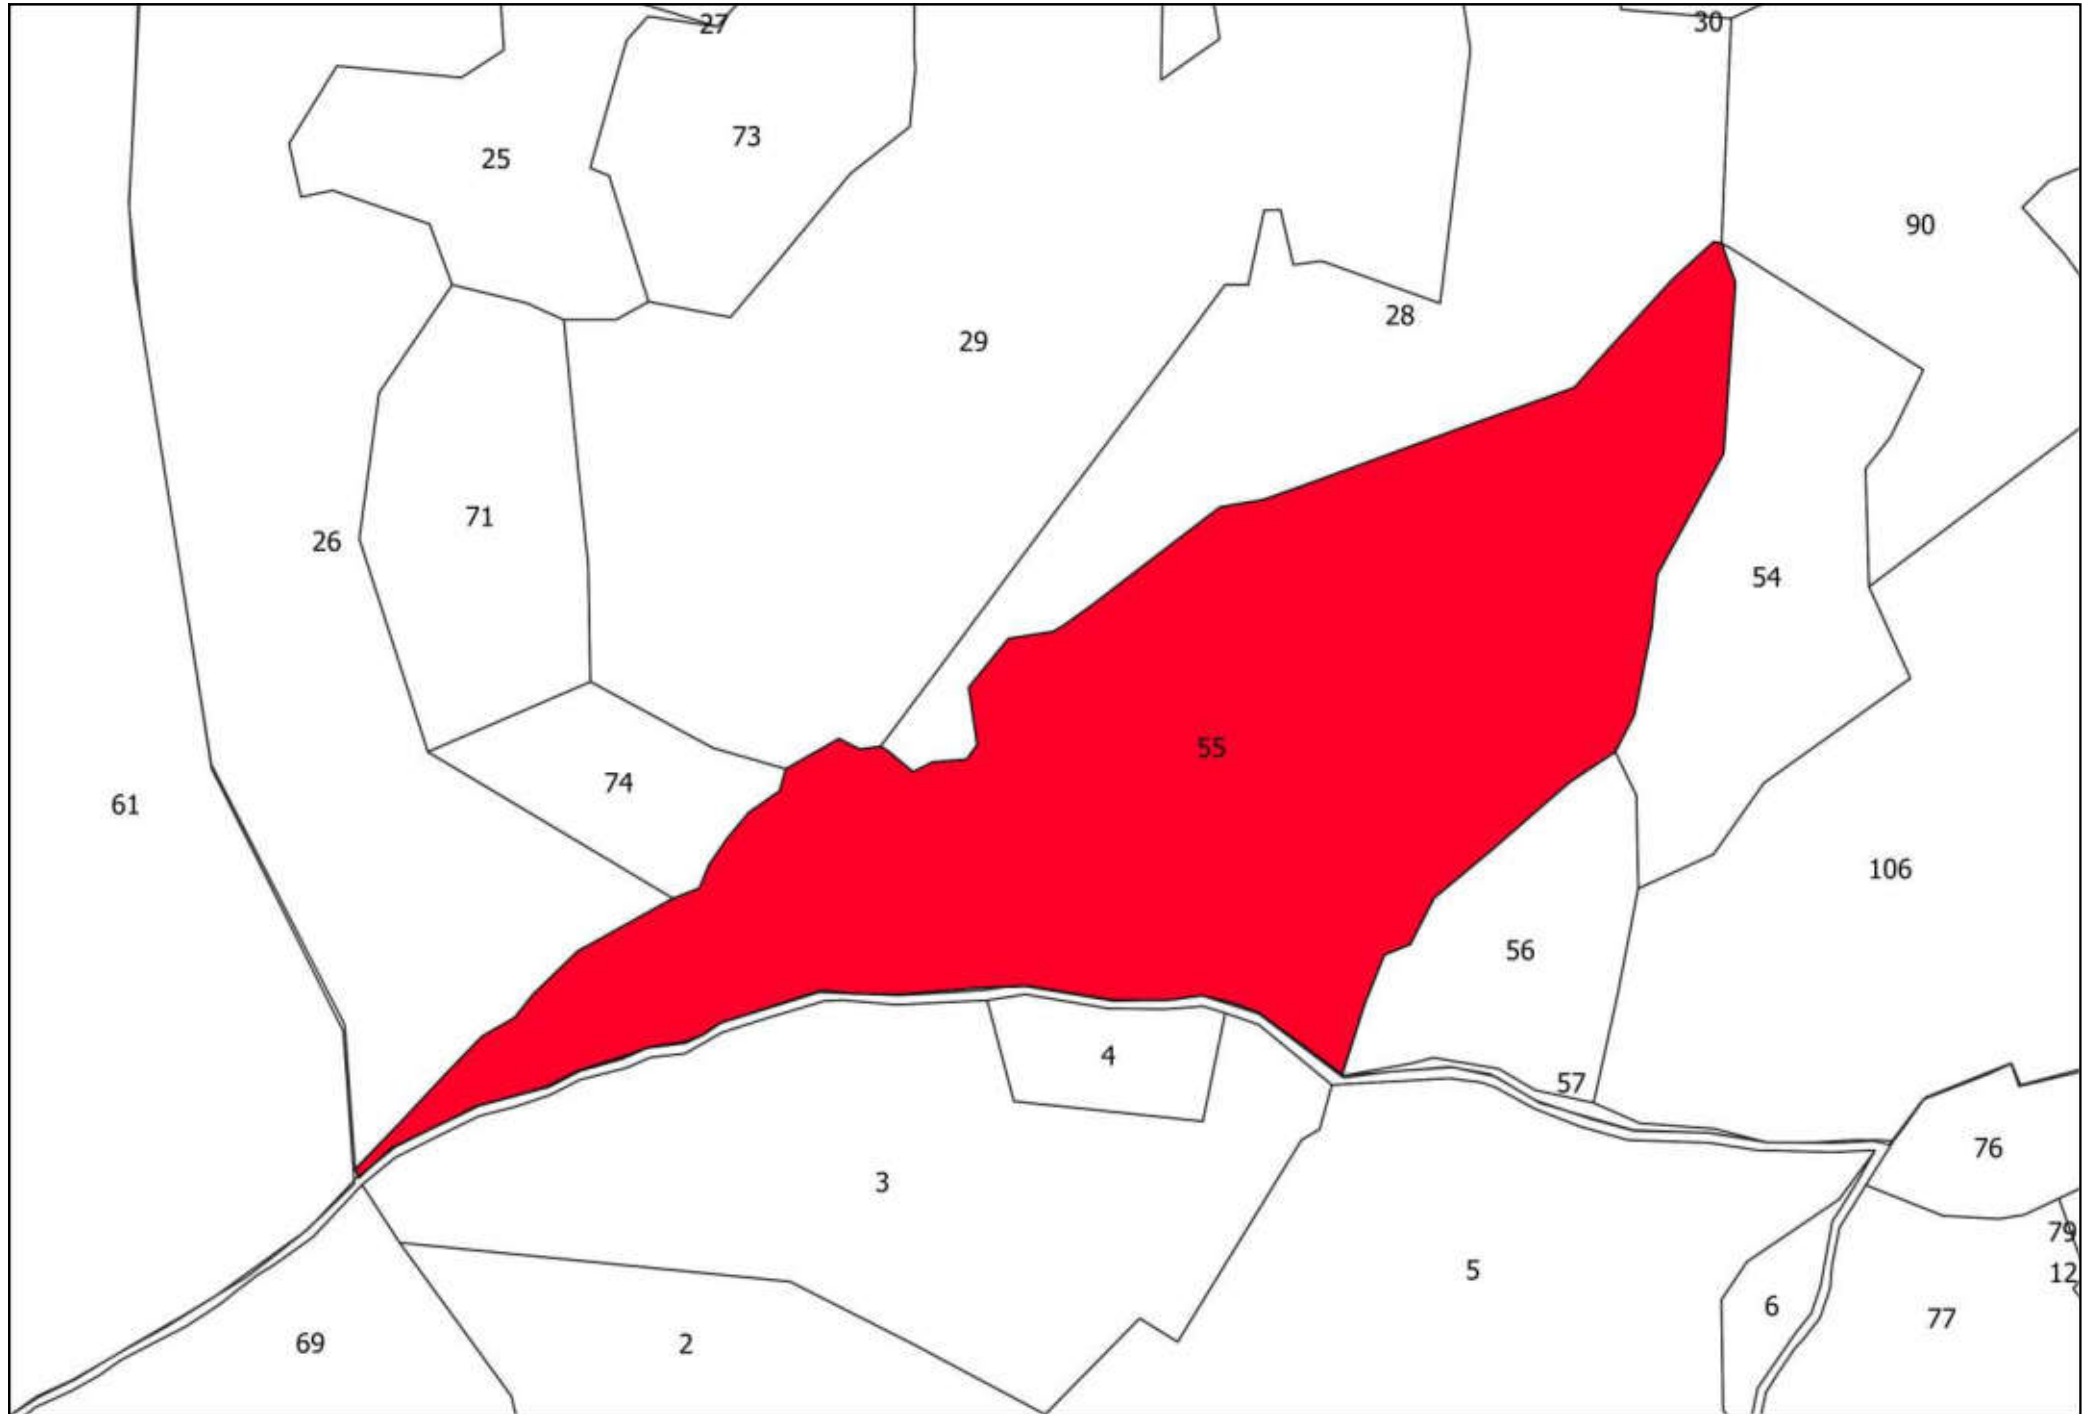

COMUNE DI AREZZO

Servizio Governo del Territorio

Settore Pianificazione Urbanistica

CATASTO INCENDI
2023

**CATASTO DEI BOSCHI PERCORSI DAL FUOCO E DEI PASCOLI
SITUATI ENTRO 50 METRI DAI BOSCHI PERCORSI DAL
FUOCO**

ATLANTE

DCC. N. ... del ...

ID:

Approvazione:

DCC. N. ... del ...

107

79

50

69

106

92

25

72

91

75

100

A technical drawing on a white background. A large, irregular polygon is shaded in a solid red color. The polygon is tilted, with its longer sides running from the upper-left towards the lower-right. It has a small, sharp protrusion at its bottom-right corner. The number '100' is printed in black text inside the red polygon, towards its right side. The entire drawing is enclosed in a thin black rectangular border. In the top-left corner of this border, the number '91' is written. In the top-right corner, the number '75' is written. Two thin black lines cross the top of the frame, one on the left and one on the right, meeting at a point near the top center.