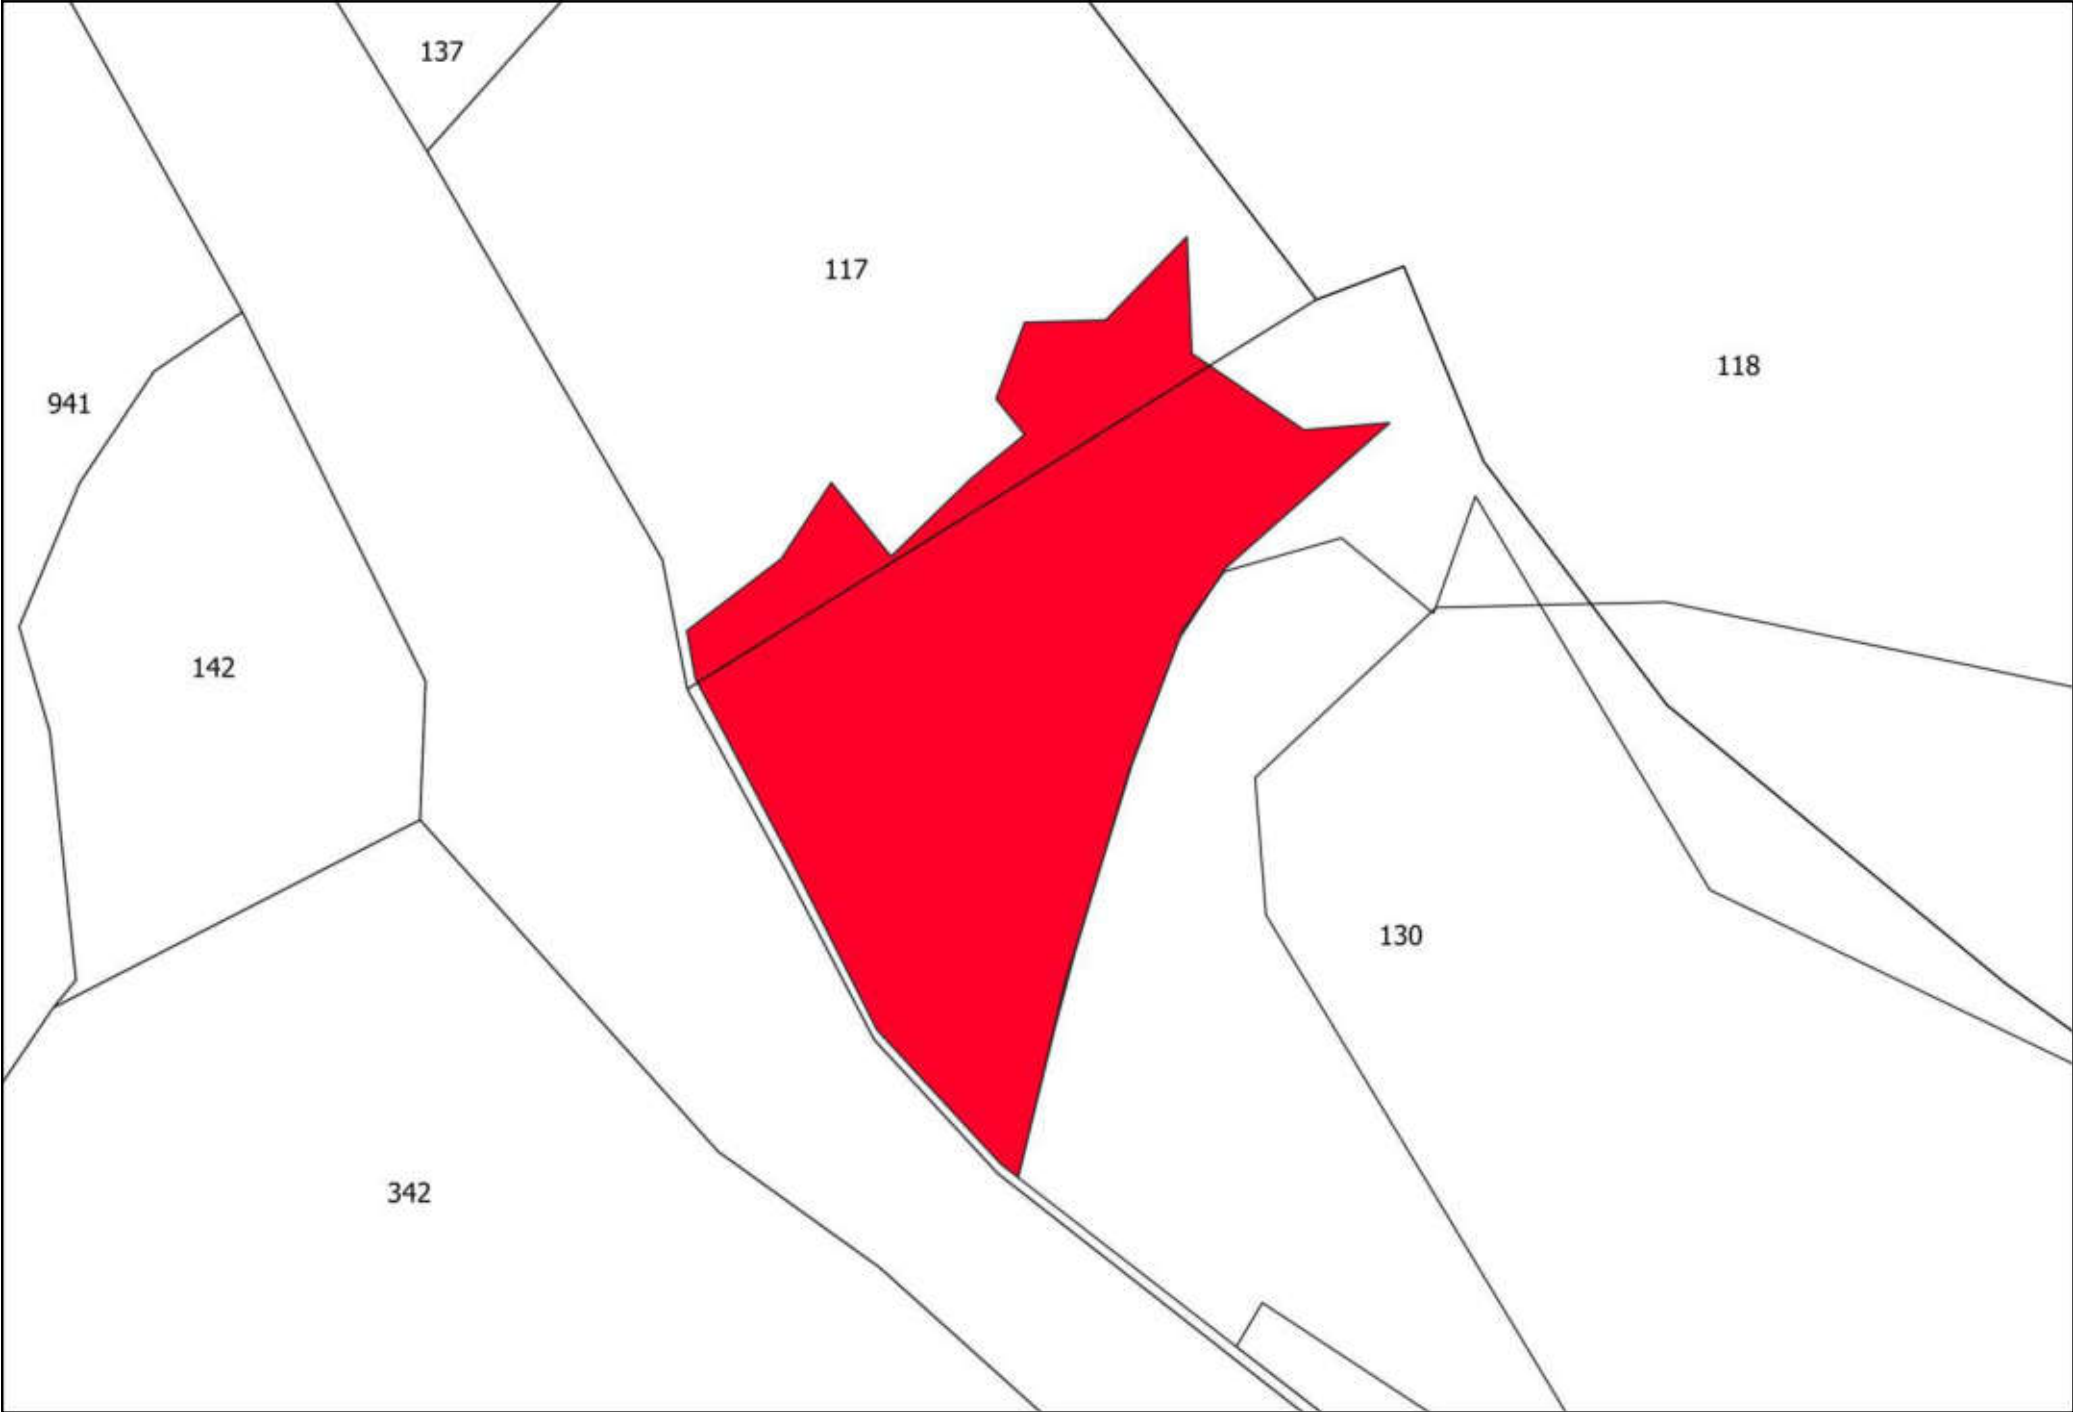

69

106

92

25

72

91

75

100

A technical drawing on a white background. A large, irregular polygon is shaded in a solid red color. The polygon is tilted, with its longer sides running from the upper-left towards the lower-right. It has a small, sharp protrusion at its bottom-right corner. The number '100' is printed in black text inside the red polygon, towards its right side. The entire drawing is enclosed in a thin black rectangular border. In the top-left corner of this border, the number '91' is written. In the top-right corner, the number '75' is written. Two thin black lines cross the top of the frame, one on the left and one on the right, meeting at a point near the top center.