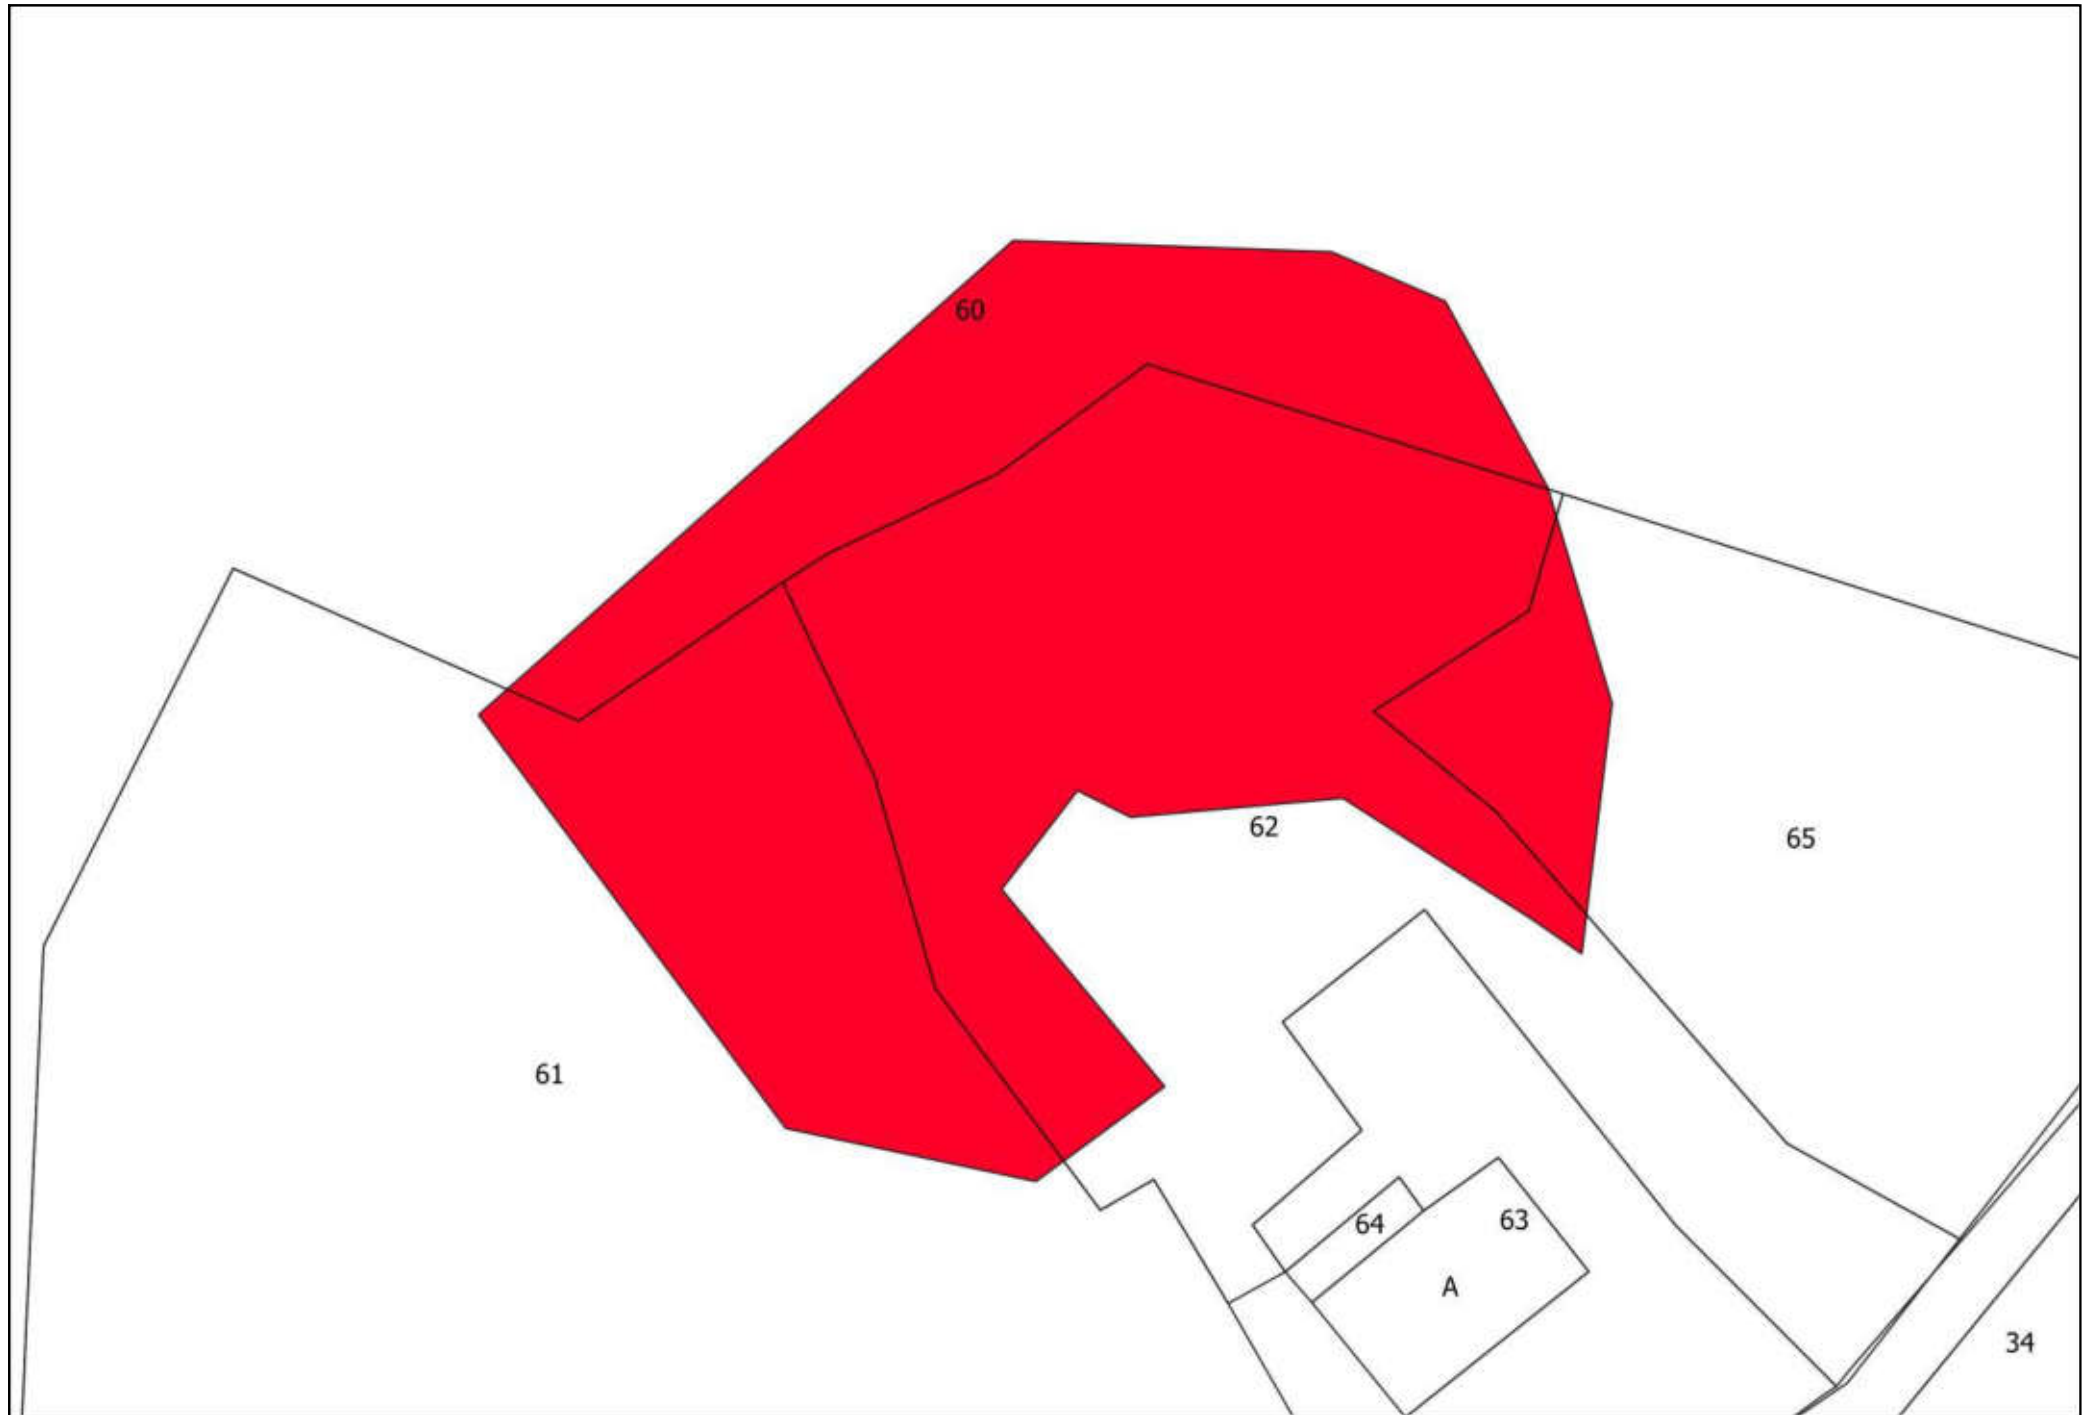

ATLANTE

DCC. N. ... del ...

ID:

Approvazione:

DCC. N. ... del ...

107

79

50

69

106

92

25

72

91

75

100

A technical drawing on a white background. A large, irregular polygon is shaded in a solid red color. The polygon is tilted, with its longer sides running from the upper-left towards the lower-right. It has a small, sharp protrusion at its bottom-right corner. The number '100' is printed in black text inside the red polygon, towards its right side. The entire drawing is enclosed in a thin black rectangular border. In the top-left corner of this border, the number '91' is written. In the top-right corner, the number '75' is written. Two thin black lines cross the top of the frame, one on the left and one on the right, meeting at a point near the top center.