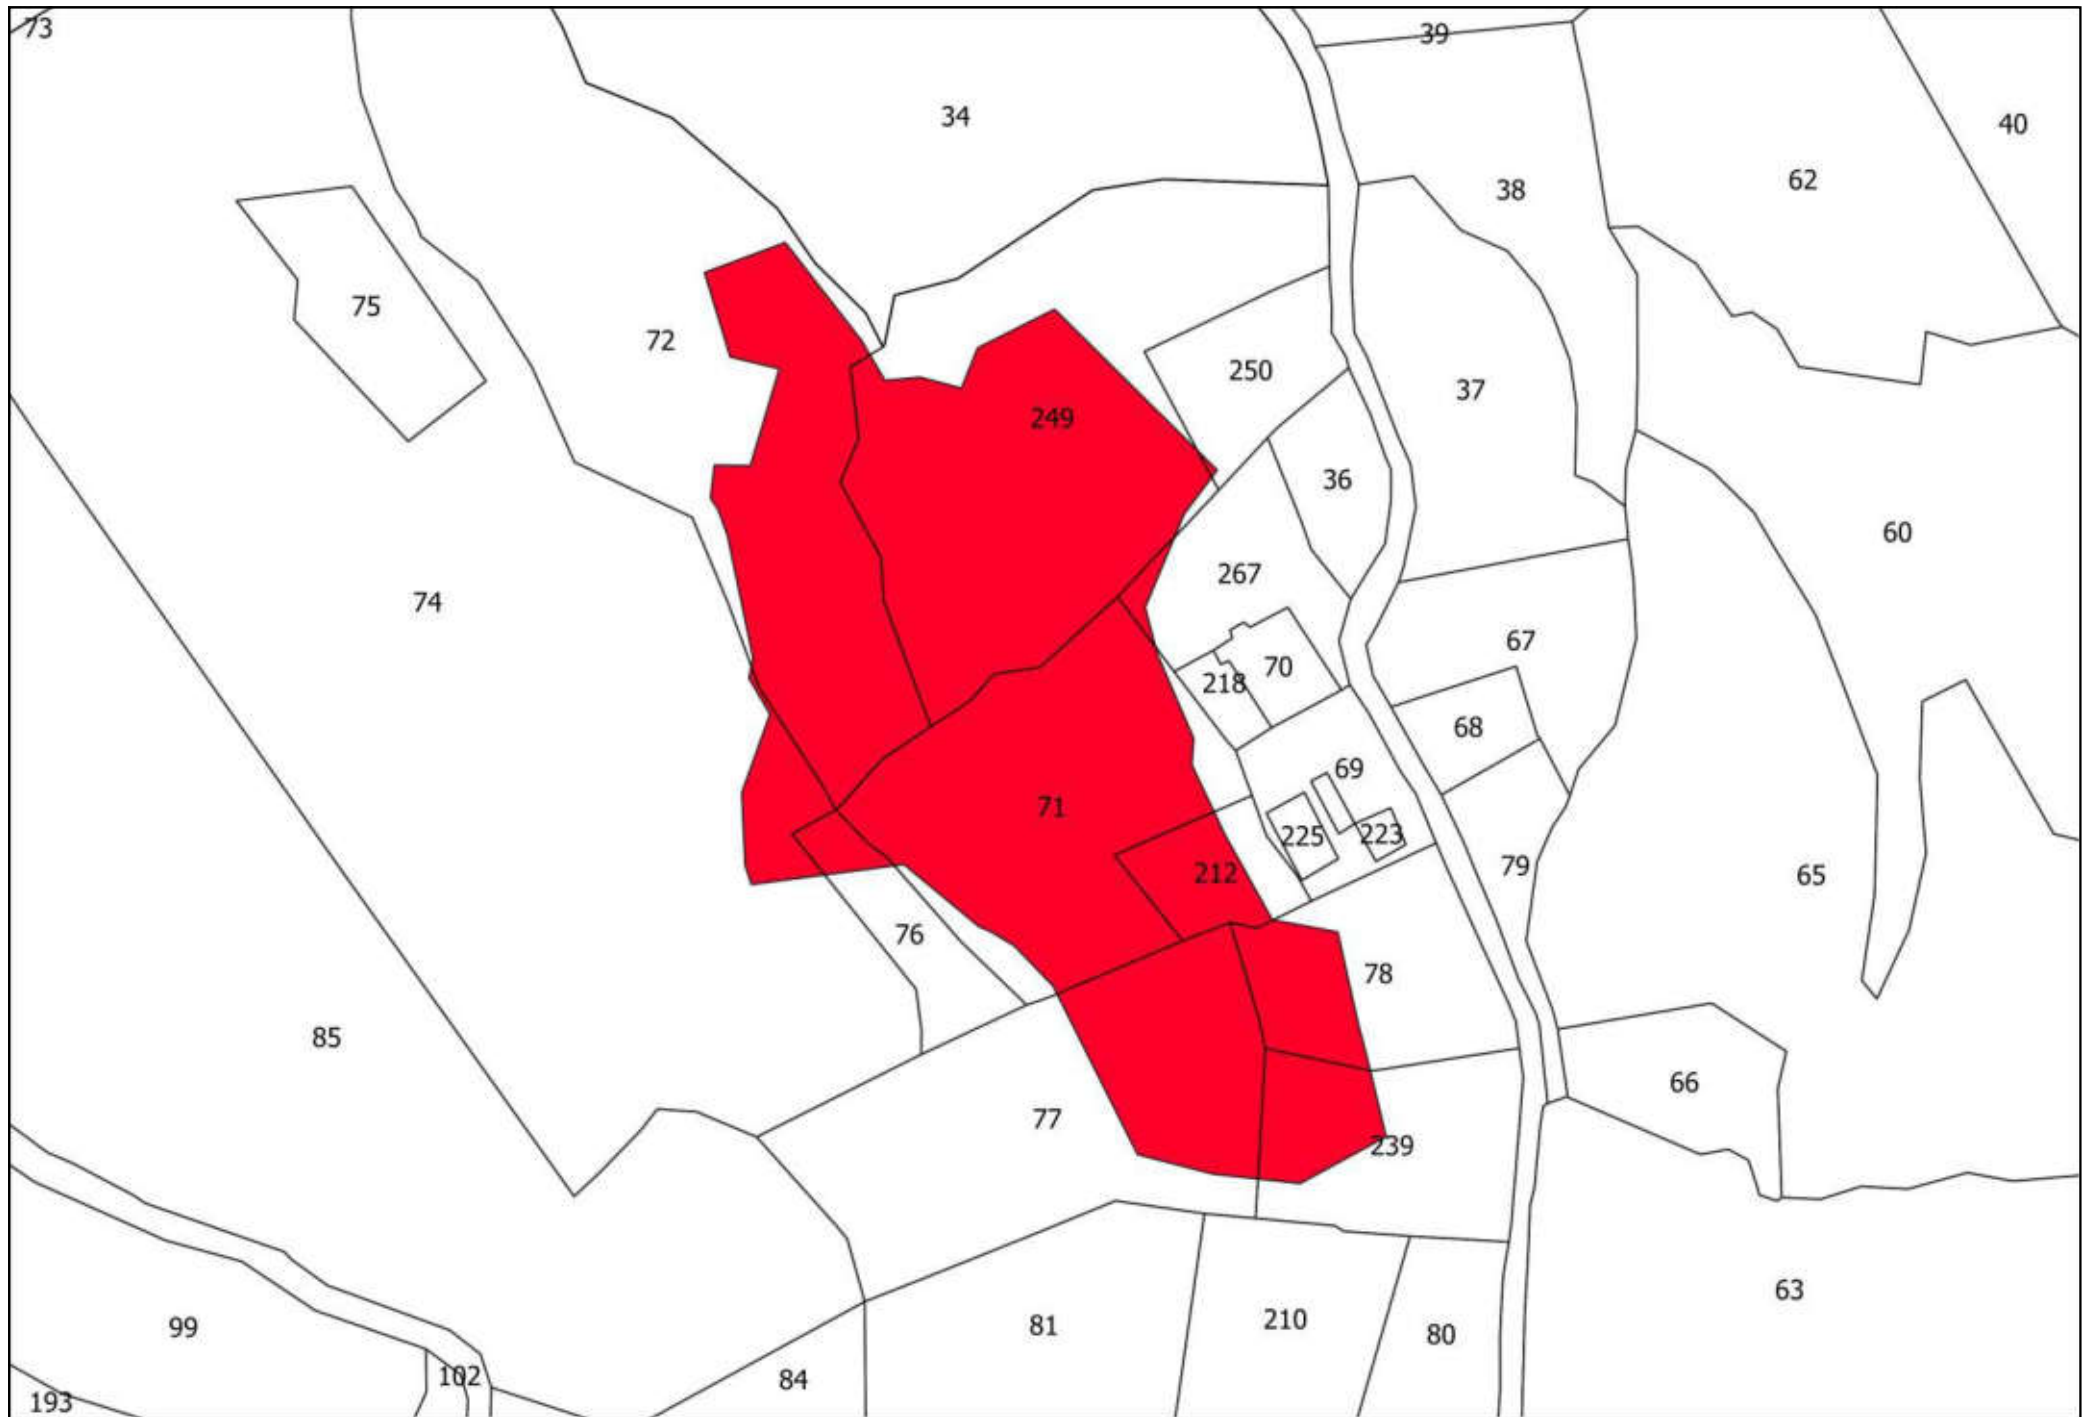

69

106

92

25

72

91

75

100

A technical drawing on a white background. A large, irregular polygon is shaded in a solid red color. The polygon is tilted, with its longer sides running from the upper-left towards the lower-right. It has a small, sharp protrusion at its bottom-right corner. The number '100' is printed in black text inside the red polygon, towards its right side. The entire drawing is enclosed in a thin black rectangular border. In the top-left corner of this border, the number '91' is written. In the top-right corner, the number '75' is written. Two thin black lines cross the top of the frame, one on the left and one on the right, meeting at a point near the top center.

11

COMUNE DI AREZZO
