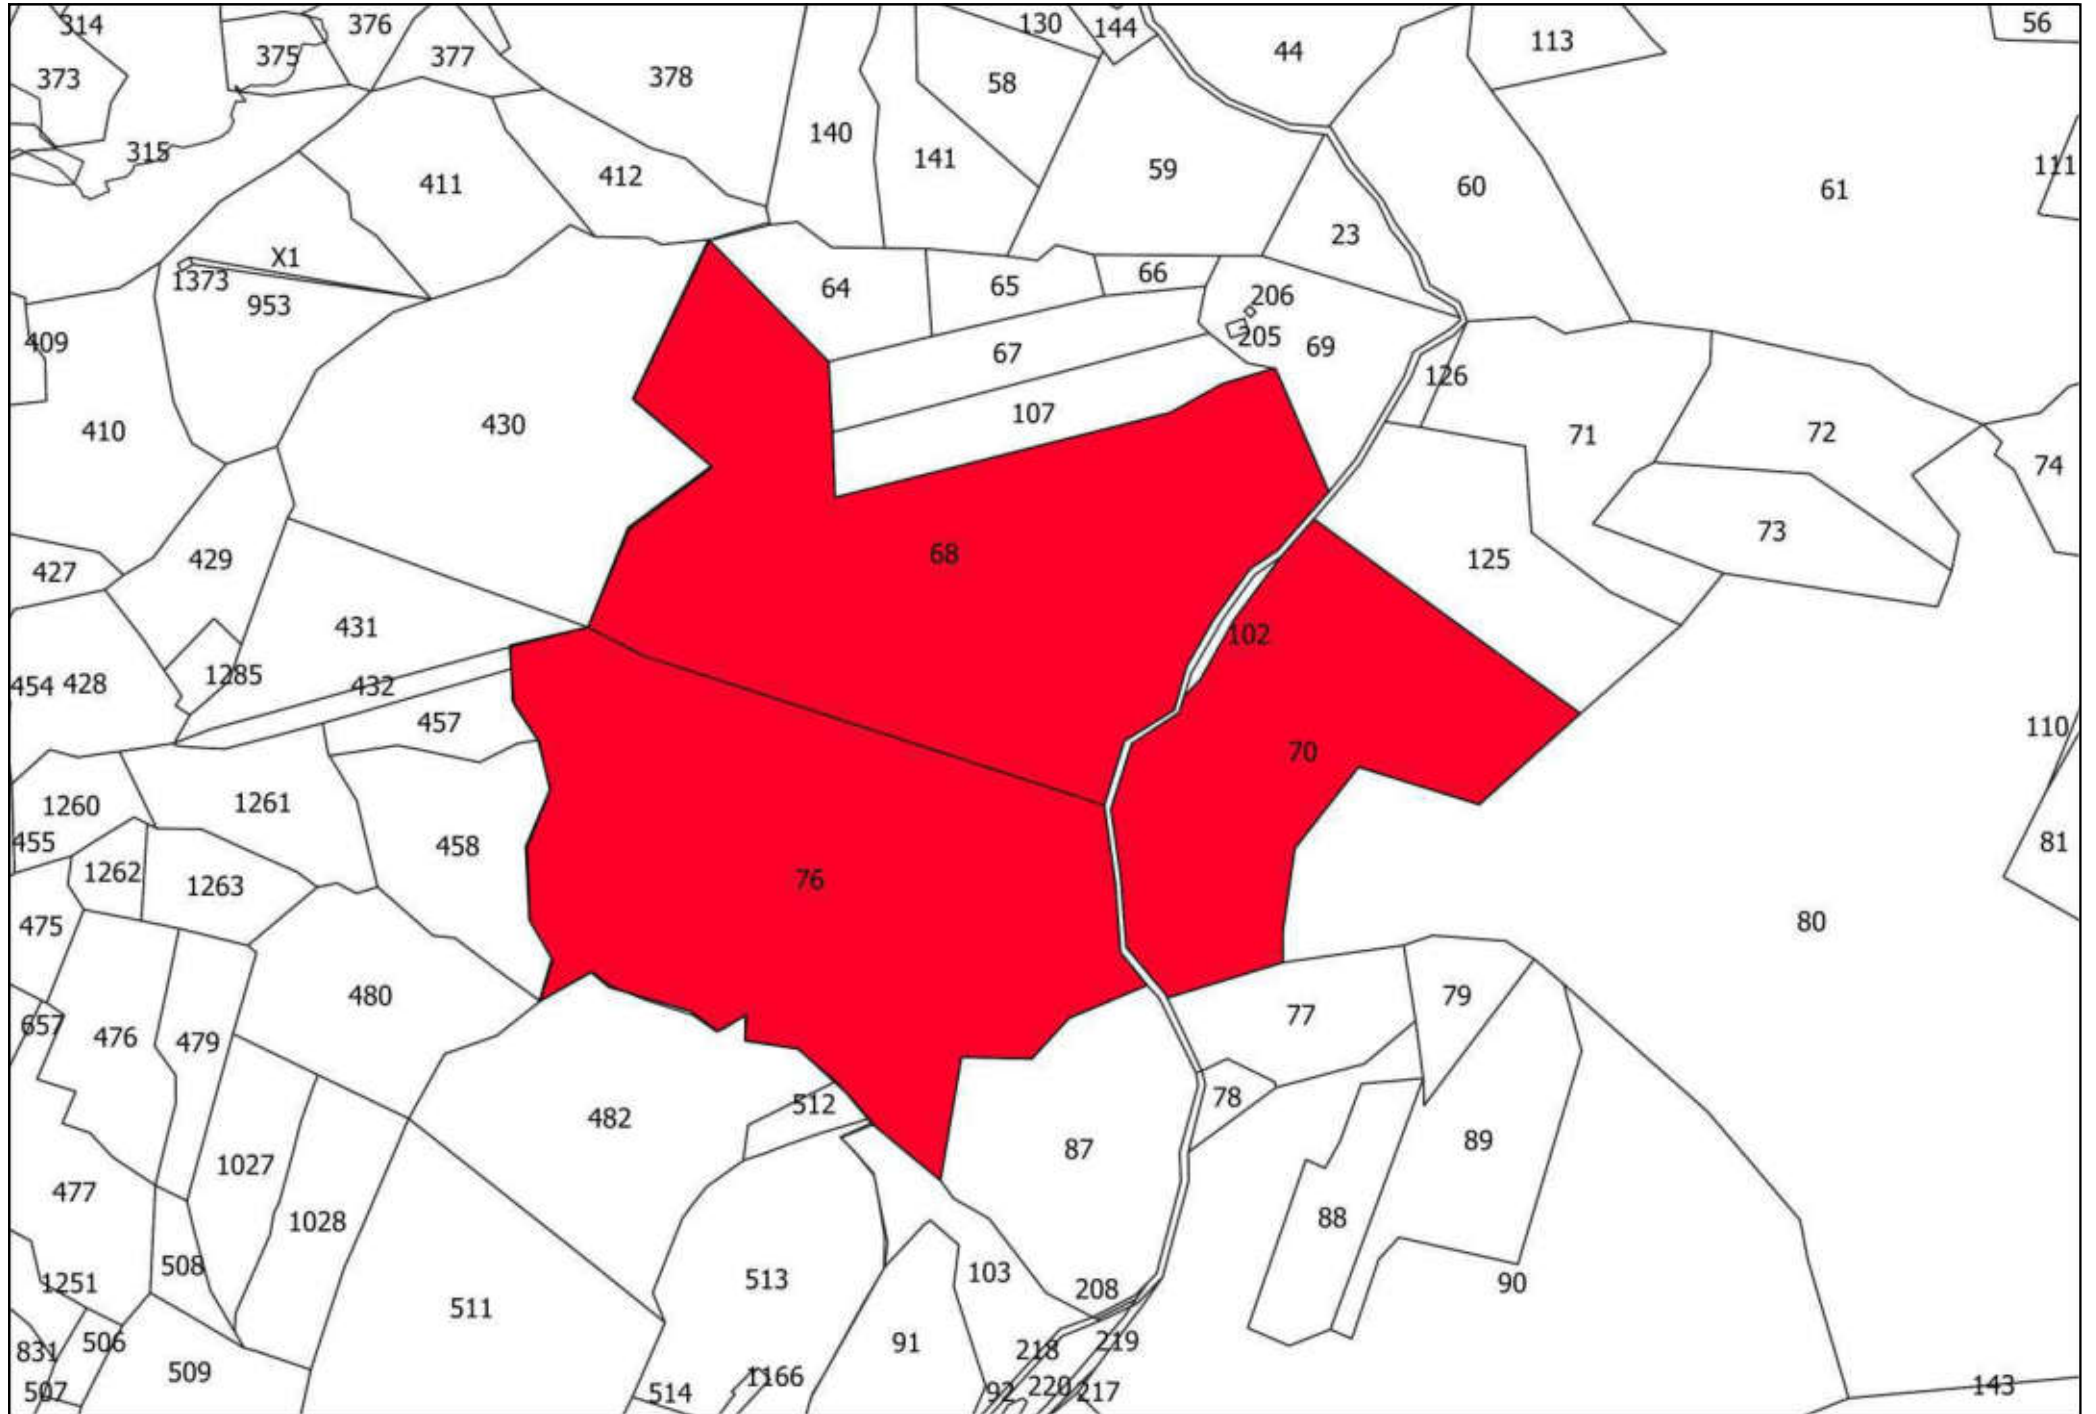

COMUNE DI AREZZO

Servizio Governo del Territorio

Settore Pianificazione Urbanistica

CATASTO INCENDI
2023

**CATASTO DEI BOSCHI PERCORSI DAL FUOCO E DEI PASCOLI
SITUATI ENTRO 50 METRI DAI BOSCHI PERCORSI DAL
FUOCO**

ATLANTE

DCC. N. ... del ...

ID:

Approvazione:

DCC. N. ... del ...

107

79

50

69

106

92

25

72

91

75

100

A technical drawing on a white background. A large, irregular polygon is shaded in a solid red color. The polygon is tilted, with its longer sides running from the upper-left towards the lower-right. It has a small, sharp protrusion at its bottom-right corner. The number '100' is printed in black text inside the red polygon, towards its right side. The entire drawing is enclosed in a thin black rectangular border. In the top-left corner of this border, the number '91' is written. In the top-right corner, the number '75' is written. Two thin black lines cross the top of the frame, one on the left and one on the right, meeting at a point near the top center.