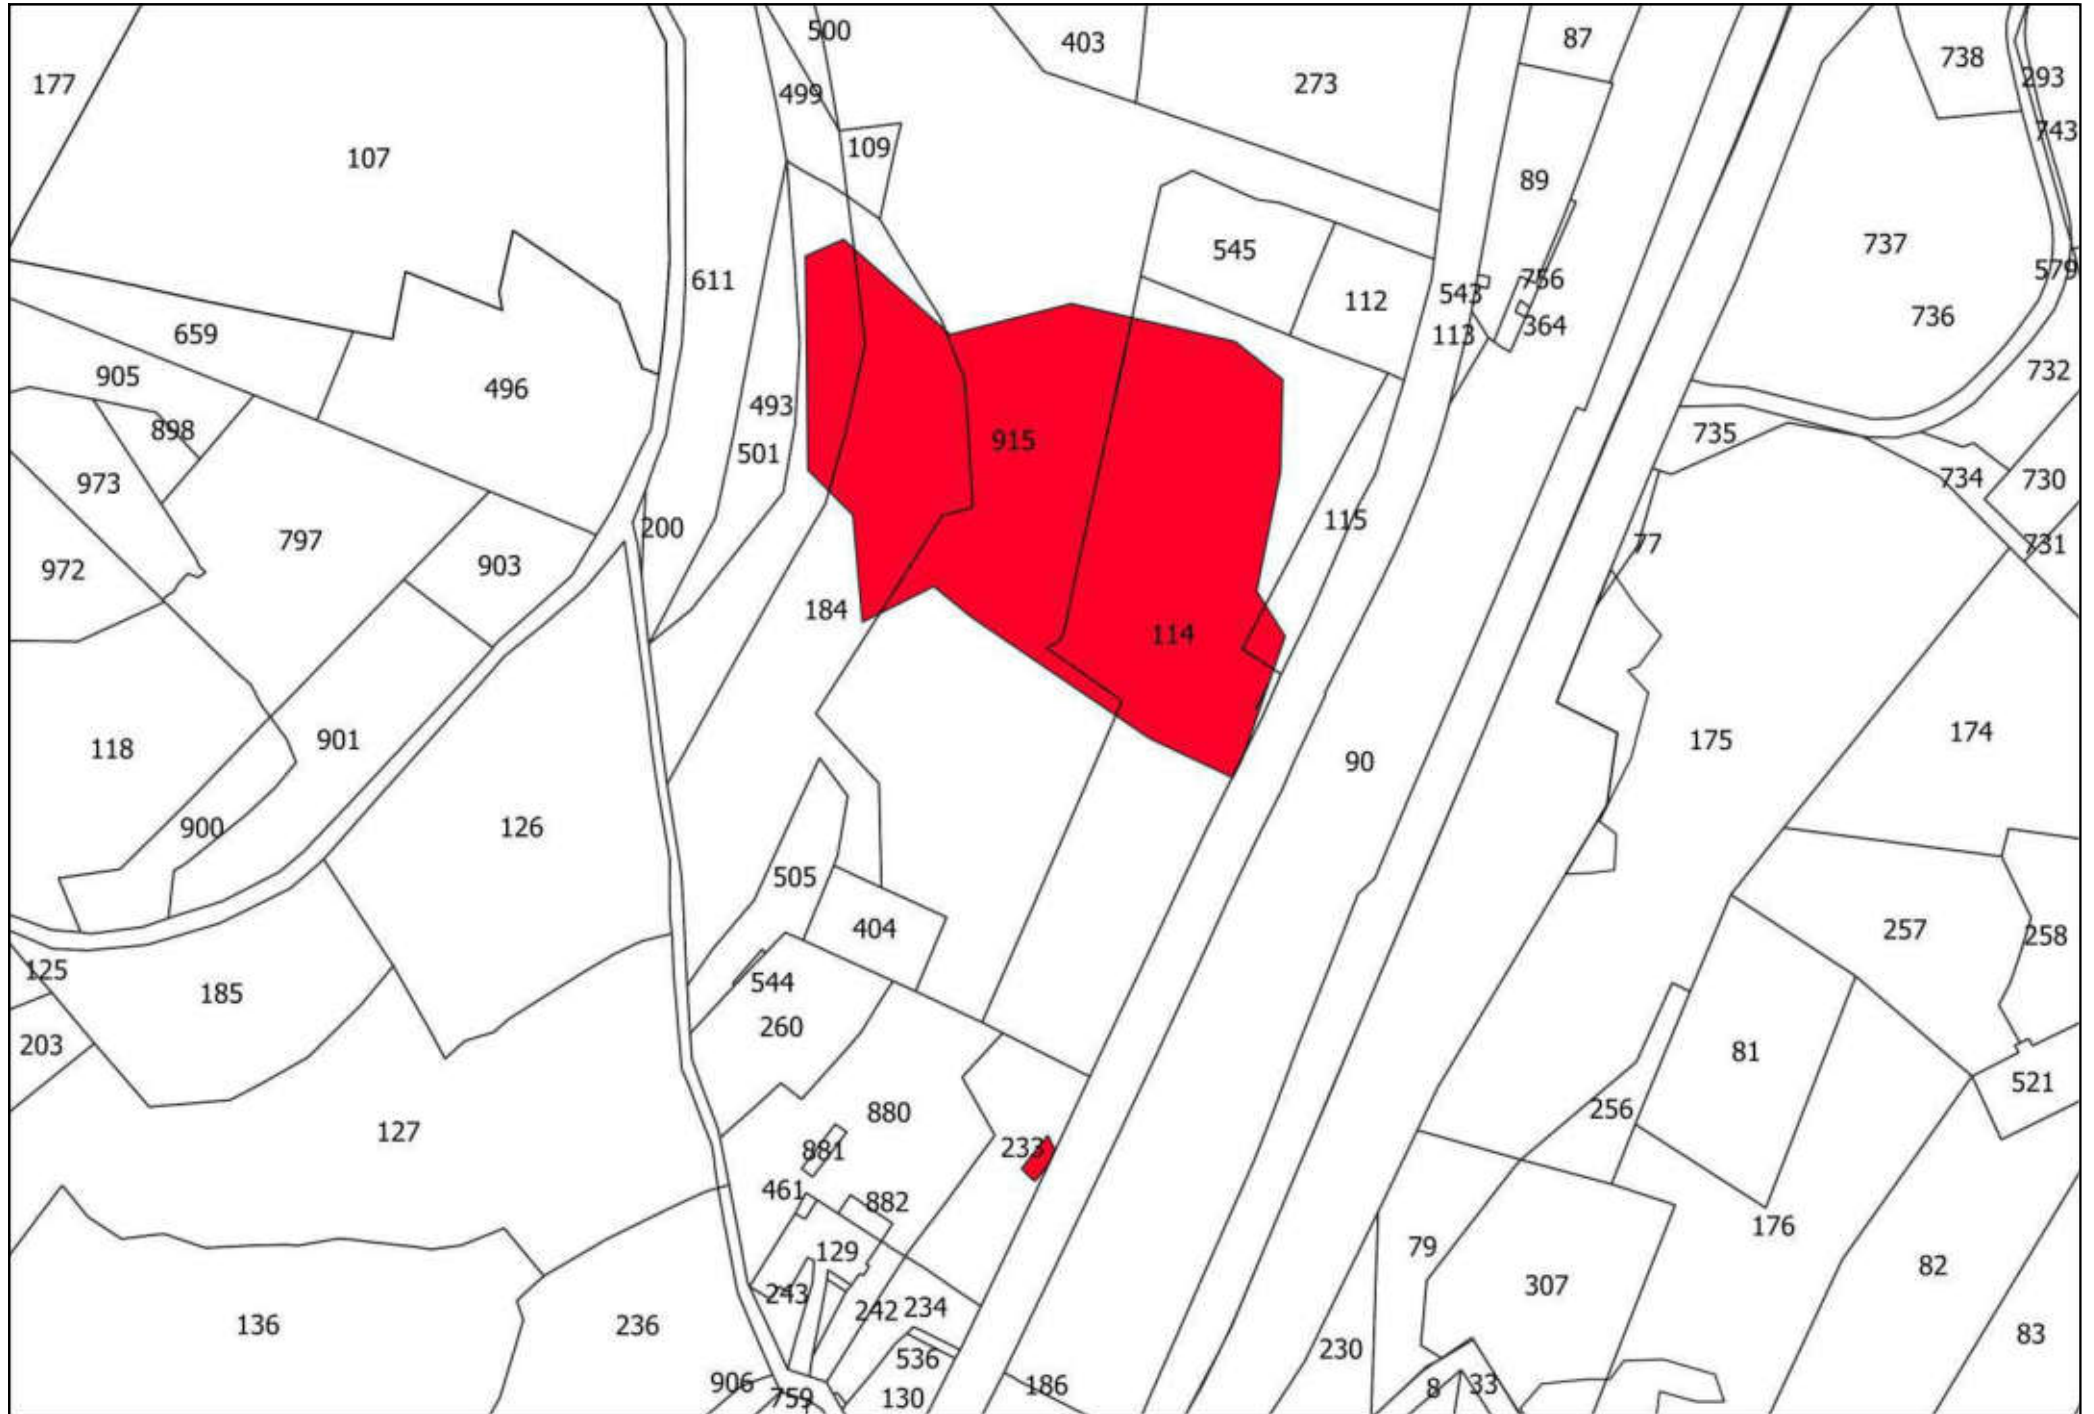

69

106

92

25

72

91

75

100

A technical drawing on a white background. A large, irregular polygon is shaded in a solid red color. The polygon is tilted, with its longer sides running from the upper-left towards the lower-right. It has a small, sharp protrusion at its bottom-right corner. The number '100' is printed in black text inside the red polygon, towards its right side. The entire drawing is enclosed in a thin black rectangular border. In the top-left corner of this border, the number '91' is written. In the top-right corner, the number '75' is written. Two thin black lines cross the top of the frame, one on the left and one on the right, meeting at a point near the top center.