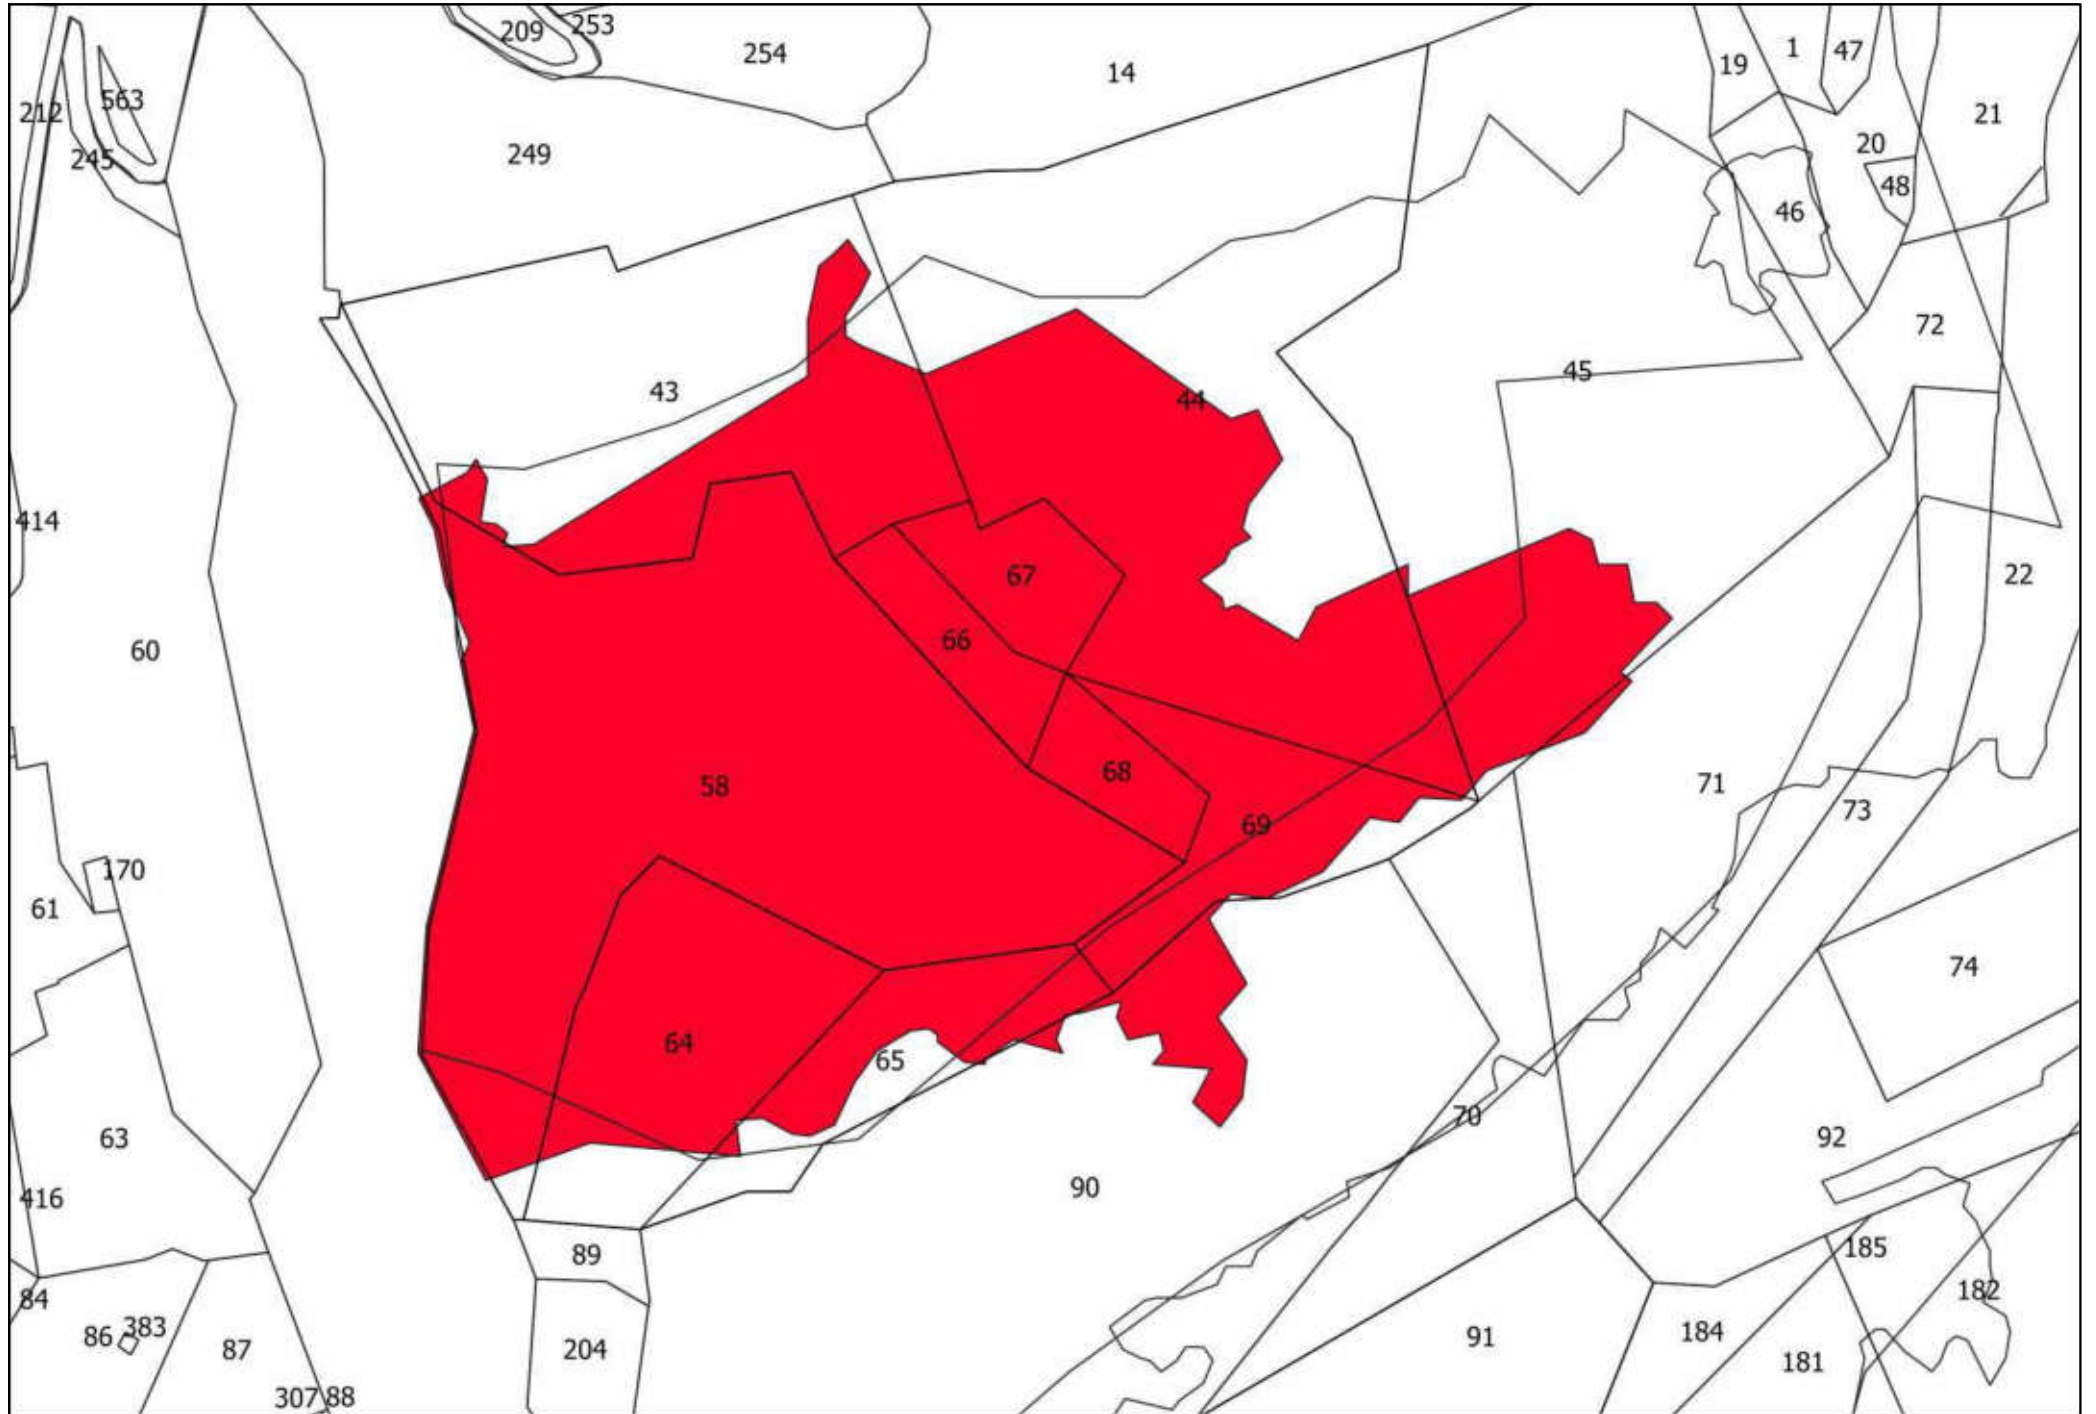

COMUNE DI AREZZO

Servizio Governo del Territorio

Settore Pianificazione Urbanistica

CATASTO INCENDI
2023

**CATASTO DEI BOSCHI PERCORSI DAL FUOCO E DEI PASCOLI
SITUATI ENTRO 50 METRI DAI BOSCHI PERCORSI DAL
FUOCO**

ATLANTE

DCC. N. ... del ...

ID:

Approvazione:

DCC. N. ... del ...

107

79

50

69

106

92

25

72

91

75

100

A technical drawing on a white background. A large, irregular polygon is shaded in a solid red color. The polygon is tilted, with its longer sides running from the upper-left towards the lower-right. It has a small, sharp protrusion at its bottom-right corner. The number '100' is printed in black text inside the red polygon, towards its right side. The entire drawing is enclosed in a thin black rectangular border. In the top-left corner of this border, the number '91' is written. In the top-right corner, the number '75' is written. Two thin black lines cross the top of the frame, one on the left and one on the right, meeting at a point near the top center.