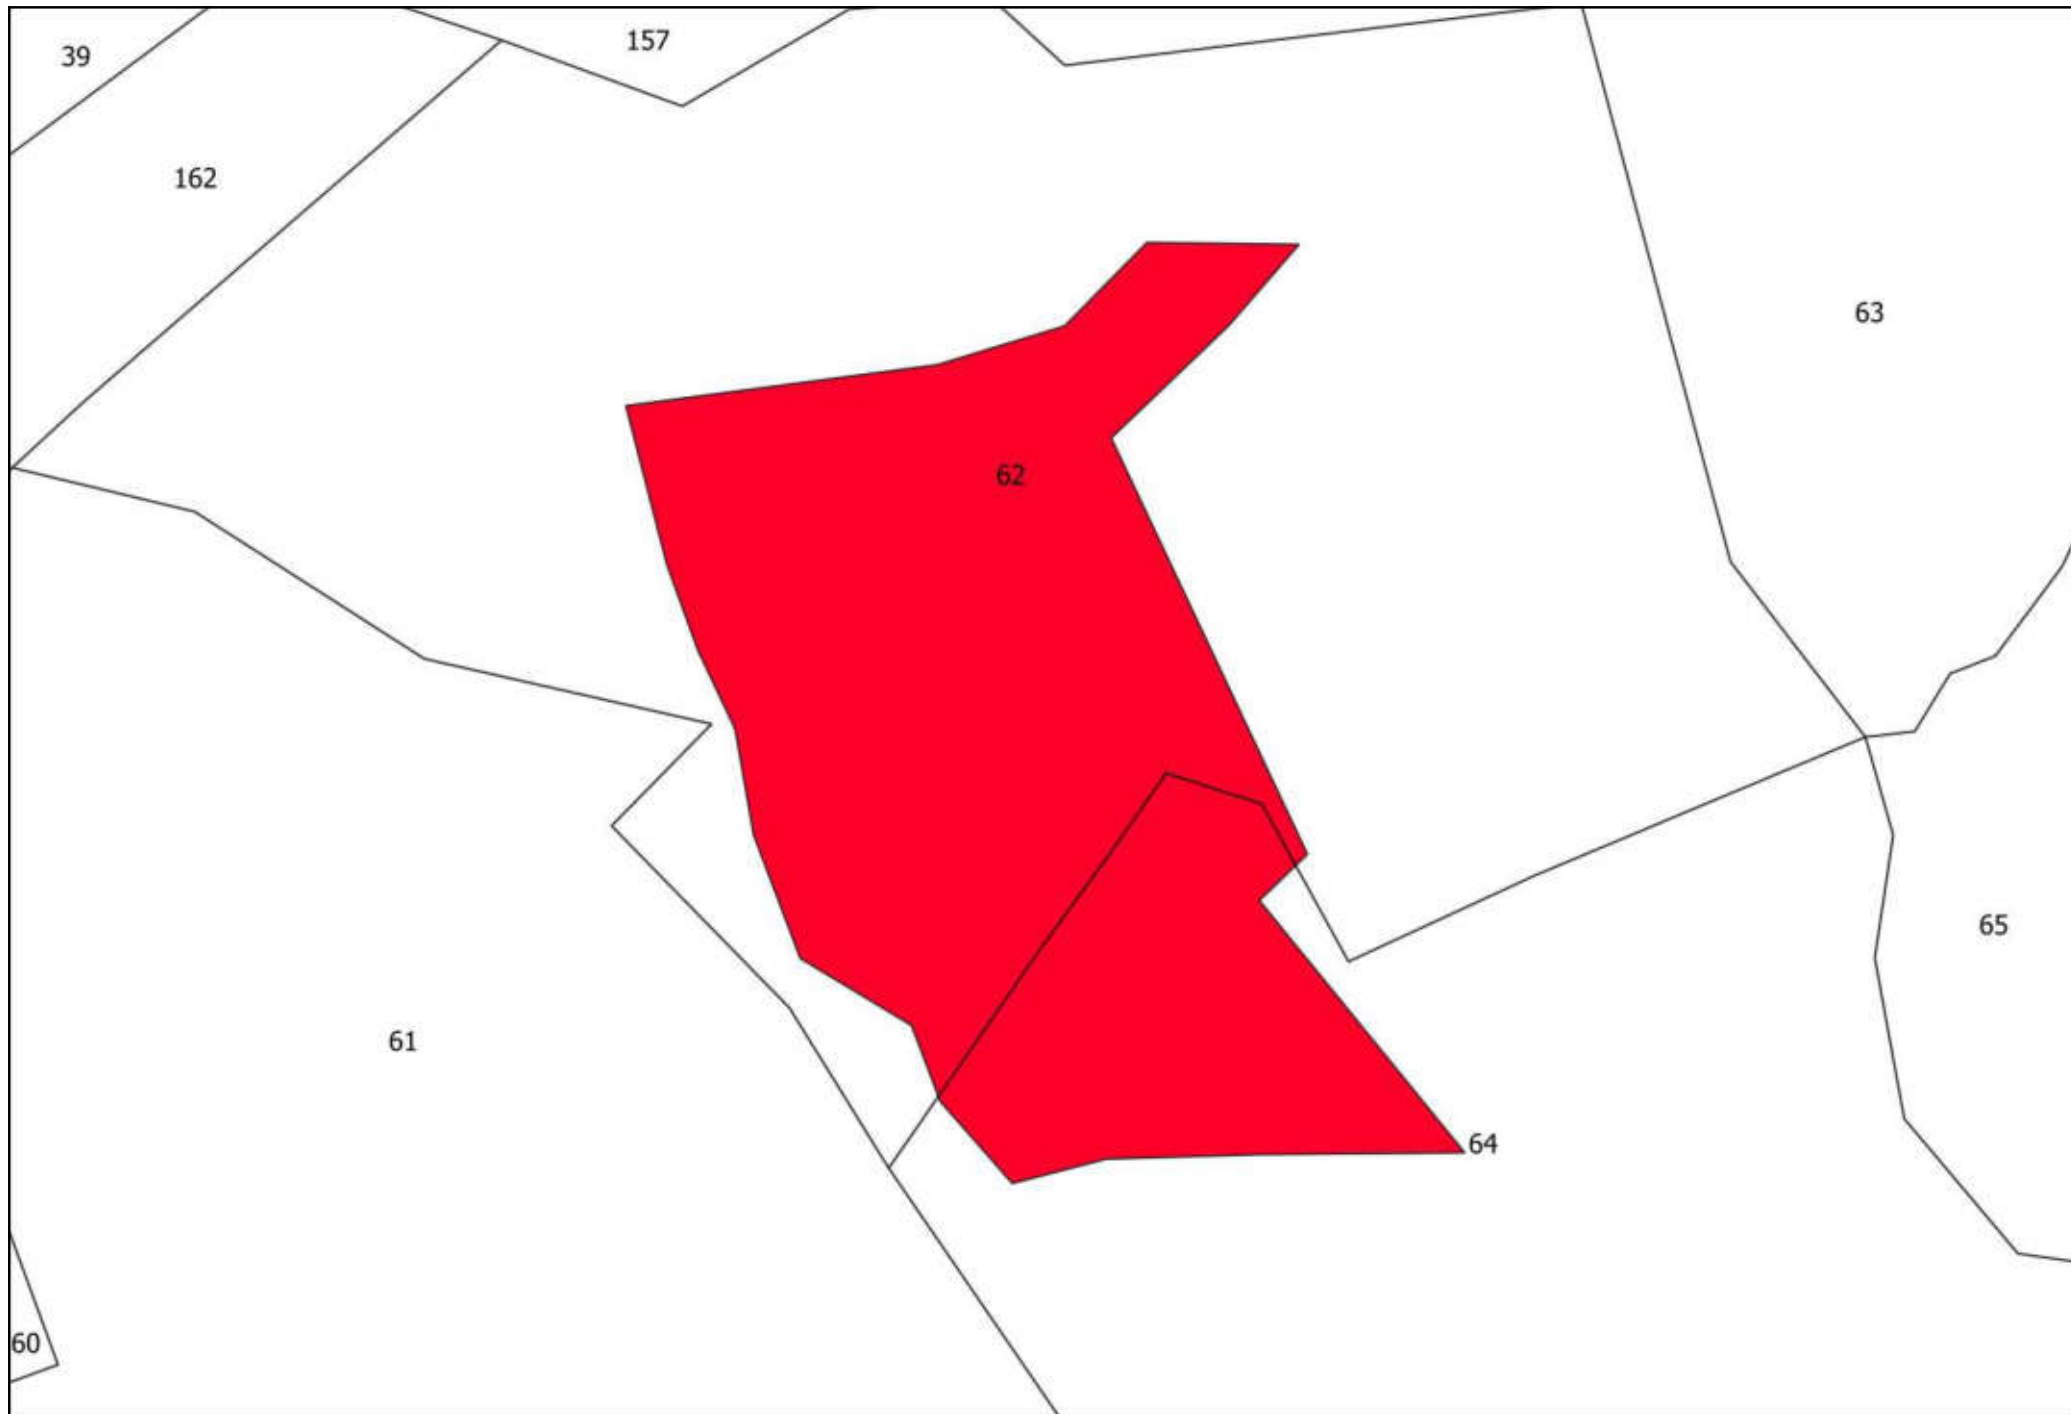

69

106

92

25

72

91

75

100

A technical drawing on a white background. A large, irregular polygon is shaded in a solid red color. The polygon is tilted, with its longer sides running from the upper-left towards the lower-right. It has a small, sharp protrusion at its bottom-right corner. The number '100' is printed in black text inside the red polygon, towards its right side. The entire drawing is enclosed in a thin black rectangular border. In the top-left corner of this border, the number '91' is written. In the top-right corner, the number '75' is written. Two thin black lines cross the top of the frame, one on the left and one on the right, meeting at a point near the top center.