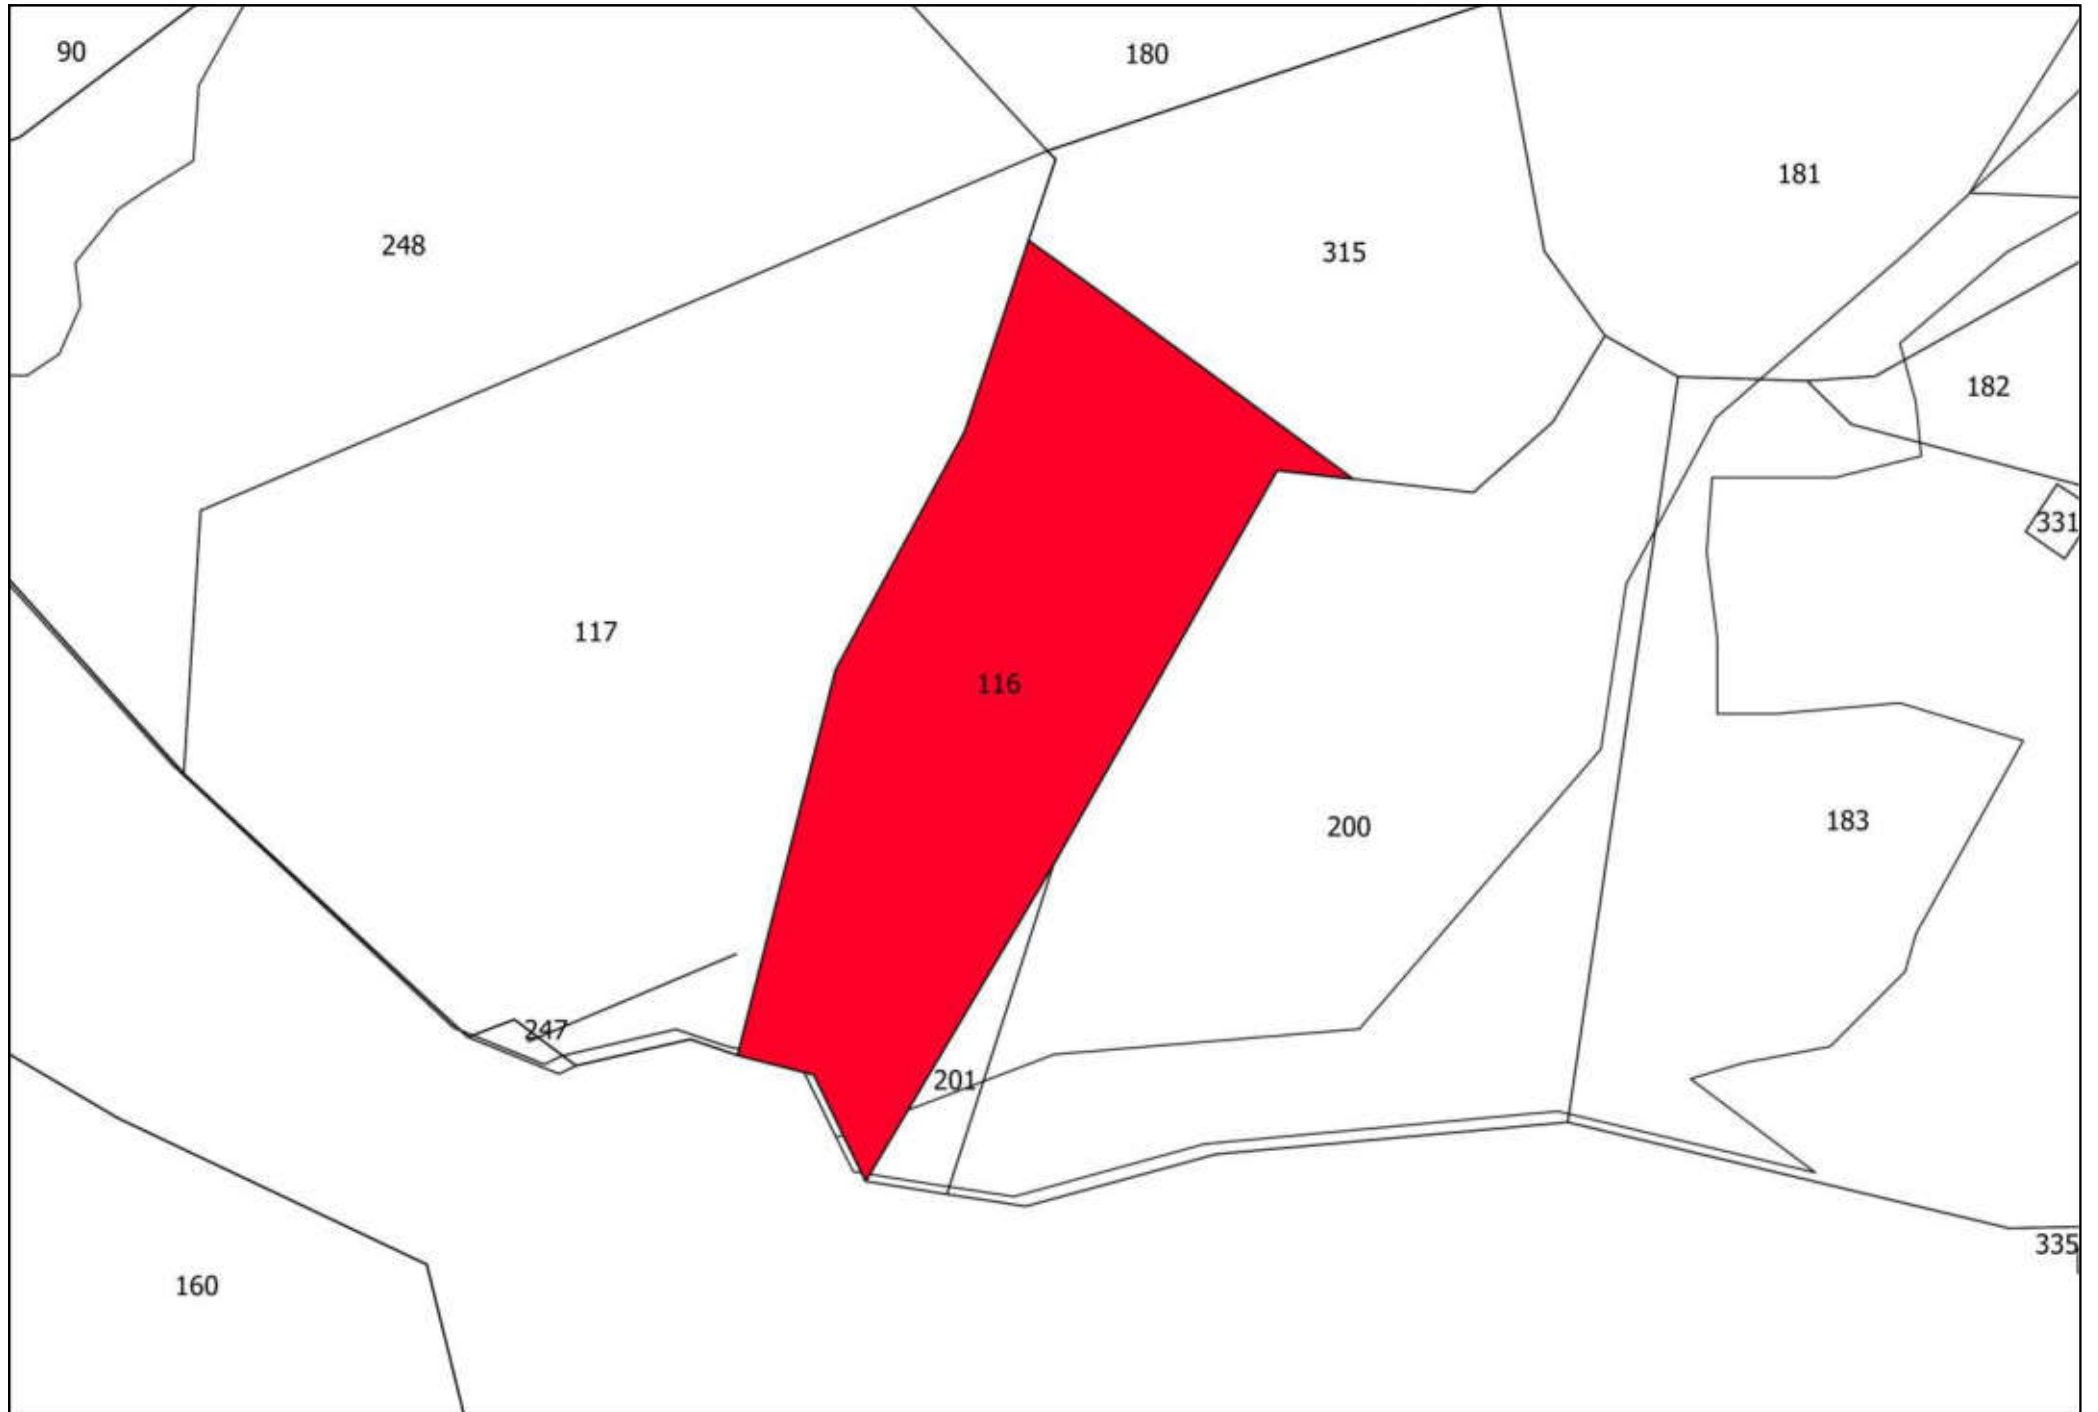

COMUNE DI AREZZO

Servizio Governo del Territorio

Settore Pianificazione Urbanistica

CATASTO INCENDI
2023

**CATASTO DEI BOSCHI PERCORSI DAL FUOCO E DEI PASCOLI
SITUATI ENTRO 50 METRI DAI BOSCHI PERCORSI DAL
FUOCO**

ATLANTE

DCC. N. ... del ...

ID:

Approvazione:

DCC. N. ... del ...

107

79

50

69

106

92

25

72

91

75

100

A technical drawing on a white background. A large, irregular polygon is shaded in a solid red color. The polygon is tilted, with its longer sides running from the upper-left towards the lower-right. It has a small, sharp protrusion at its bottom-right corner. The number '100' is printed in black text inside the red polygon, towards its right side. The entire drawing is enclosed in a thin black rectangular border. In the top-left corner of this border, the number '91' is written. In the top-right corner, the number '75' is written. Two thin black lines cross the top of the frame, one on the left and one on the right, meeting at a point near the top center.