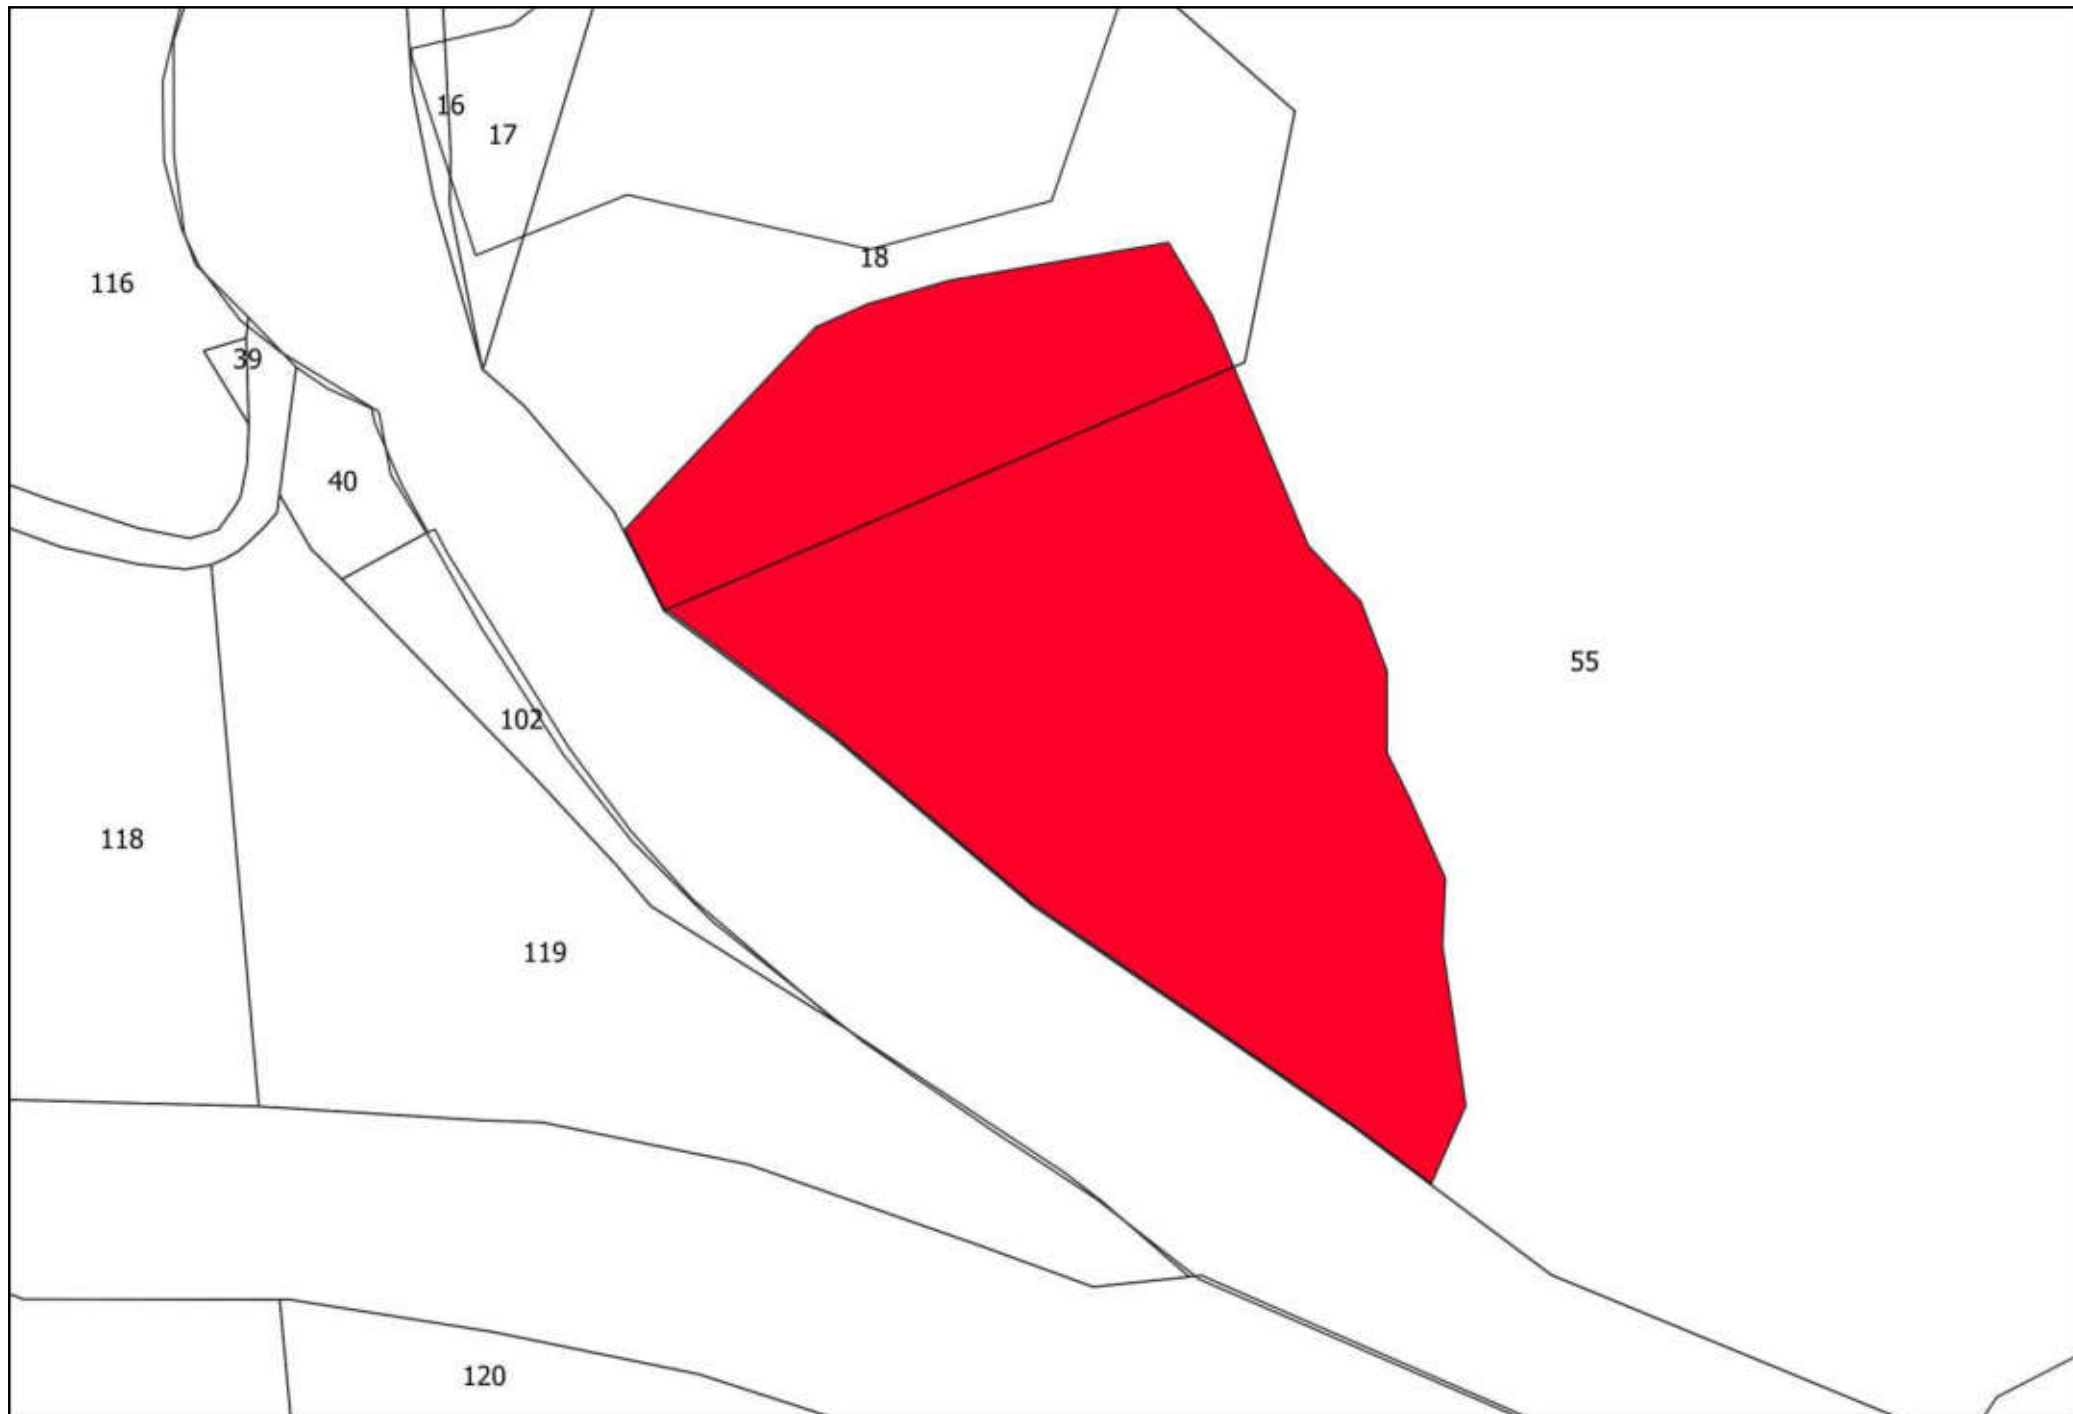

COMUNE DI AREZZO

Servizio Governo del Territorio

Settore Pianificazione Urbanistica

CATASTO INCENDI
2023

**CATASTO DEI BOSCHI PERCORSI DAL FUOCO E DEI PASCOLI
SITUATI ENTRO 50 METRI DAI BOSCHI PERCORSI DAL
FUOCO**

ATLANTE

DCC. N. ... del ...

ID:

Approvazione:

DCC. N. ... del ...

107

79

50

69

106

92

25

72

91

75

100

A technical drawing on a white background. A large, irregular polygon is shaded in a solid red color. The polygon is tilted, with its longer sides running from the upper-left towards the lower-right. It has a small, sharp protrusion at its bottom-right corner. The number '100' is printed in black text inside the red polygon, towards its right side. The entire drawing is enclosed in a thin black rectangular border. In the top-left corner of this border, the number '91' is written. In the top-right corner, the number '75' is written. Two thin black lines cross the top of the frame, one on the left and one on the right, meeting at a point near the top center.