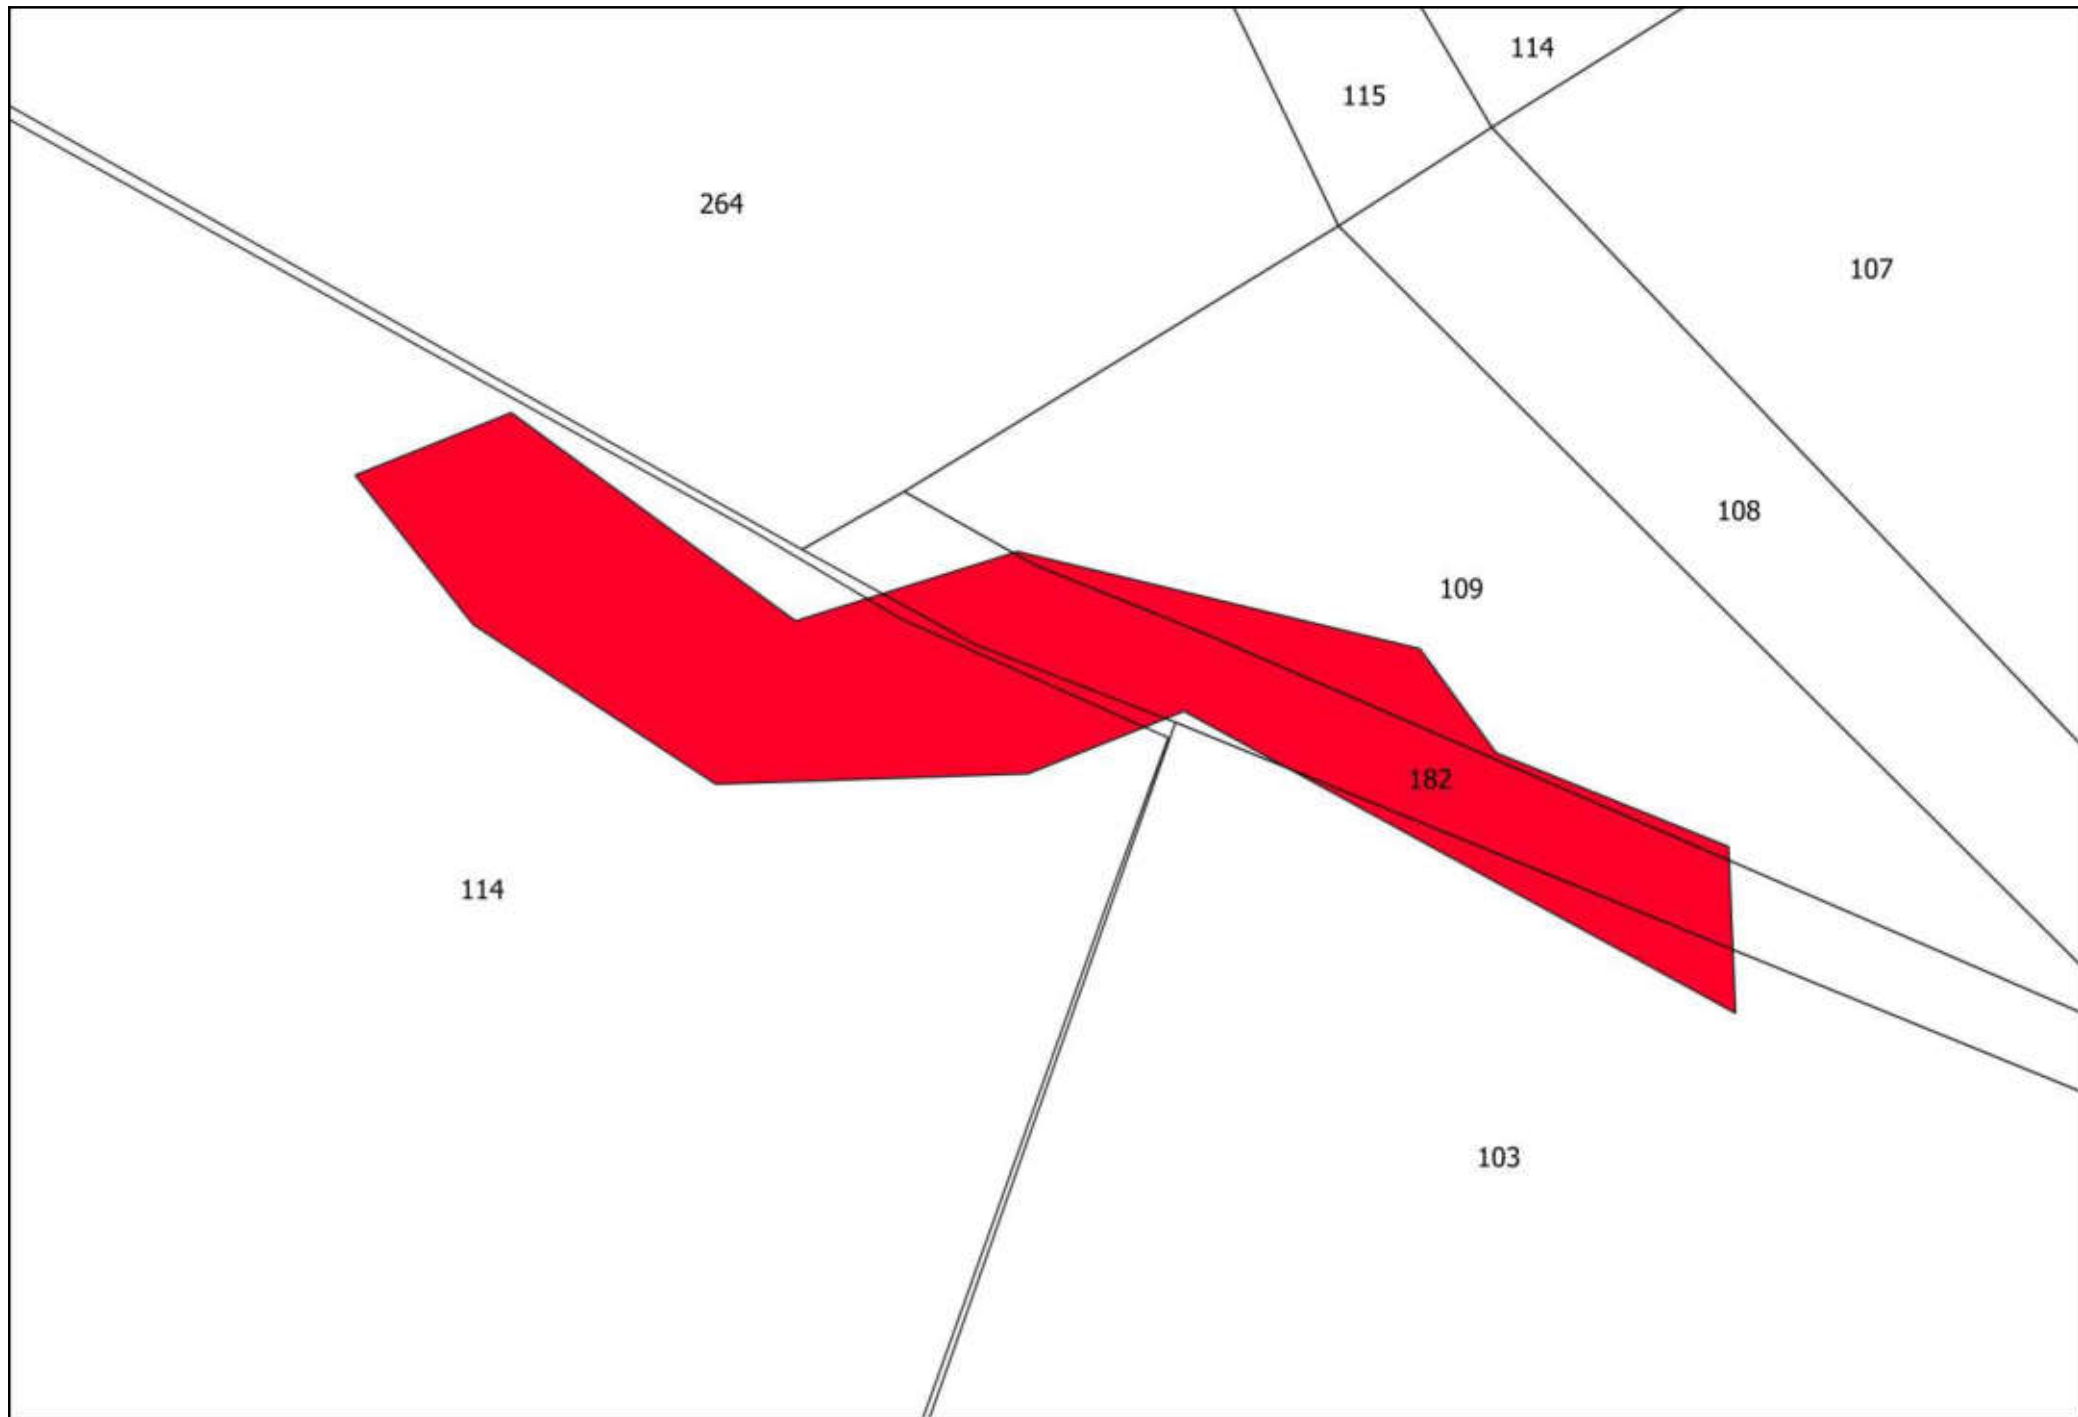

69

106

92

25

72

91

75

100

A technical drawing on a white background. A large, irregular polygon is shaded in a solid red color. The polygon is tilted, with its longer sides running from the upper-left towards the lower-right. It has a small, sharp protrusion at its bottom-right corner. The number '100' is printed in black text inside the red polygon, towards its right side. The entire drawing is enclosed in a thin black rectangular border. In the top-left corner of this border, the number '91' is written. In the top-right corner, the number '75' is written. Two thin black lines cross the top of the frame, one on the left and one on the right, meeting at a point near the top center.