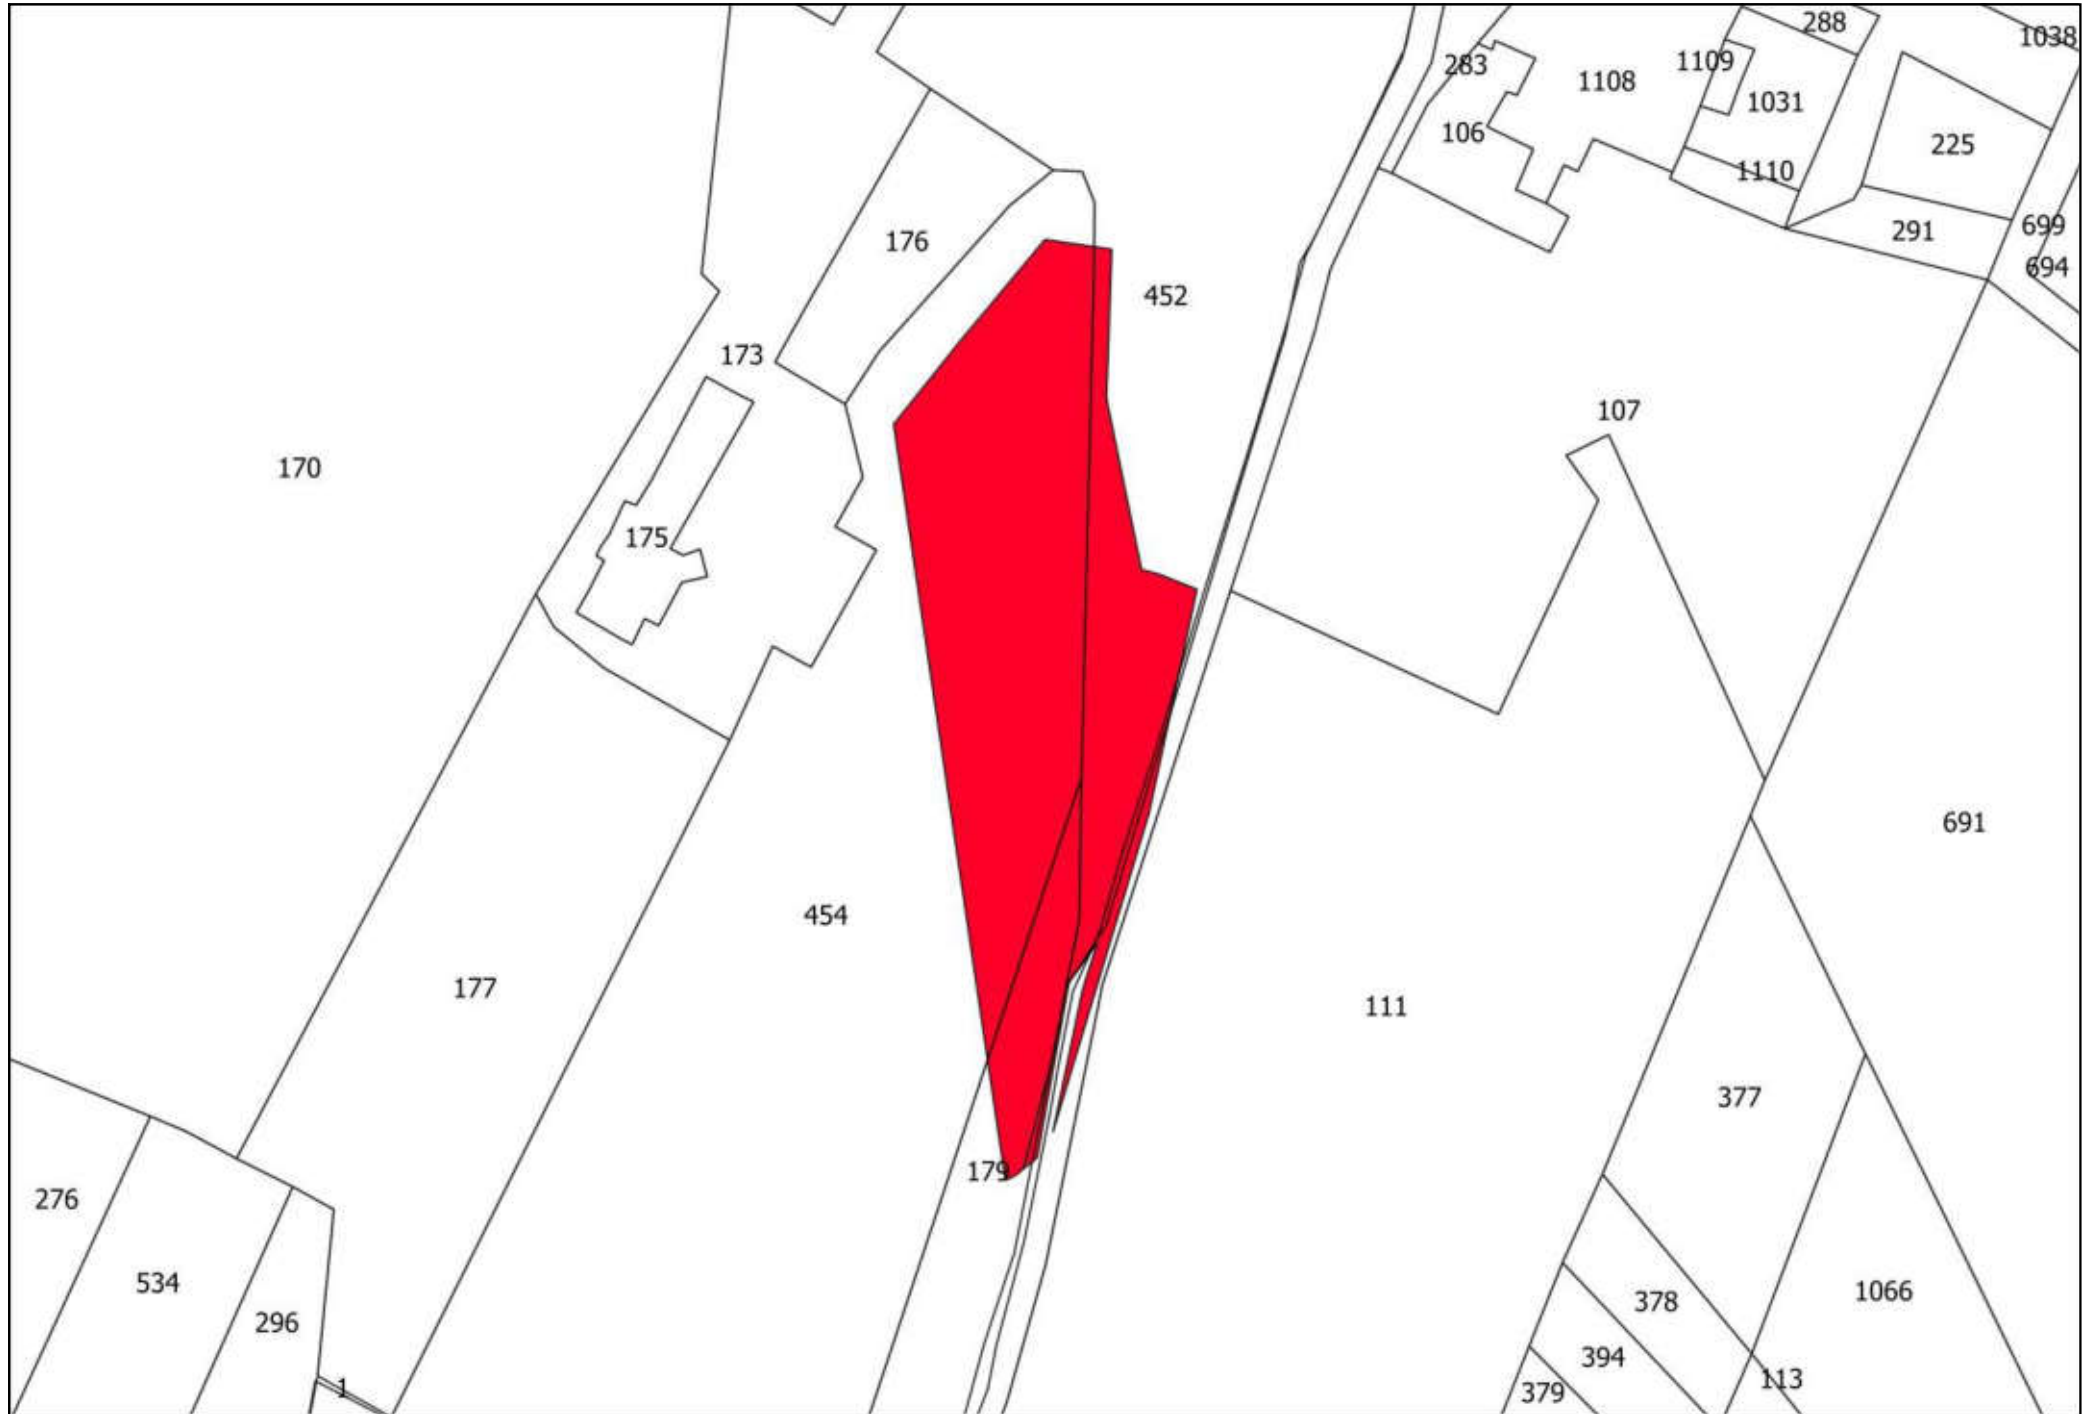

69

106

92

25

72

91

75

100

A technical drawing on a white background. A large, irregular polygon is shaded in a solid red color. The polygon is tilted, with its longer sides running from the upper-left towards the lower-right. It has a small, sharp protrusion at its bottom-right corner. The number '100' is printed in black text inside the red polygon, towards its right side. The entire drawing is enclosed in a thin black rectangular border. In the top-left corner of this border, the number '91' is written. In the top-right corner, the number '75' is written. Two thin black lines cross the top of the frame, one on the left and one on the right, meeting at a point near the top center.