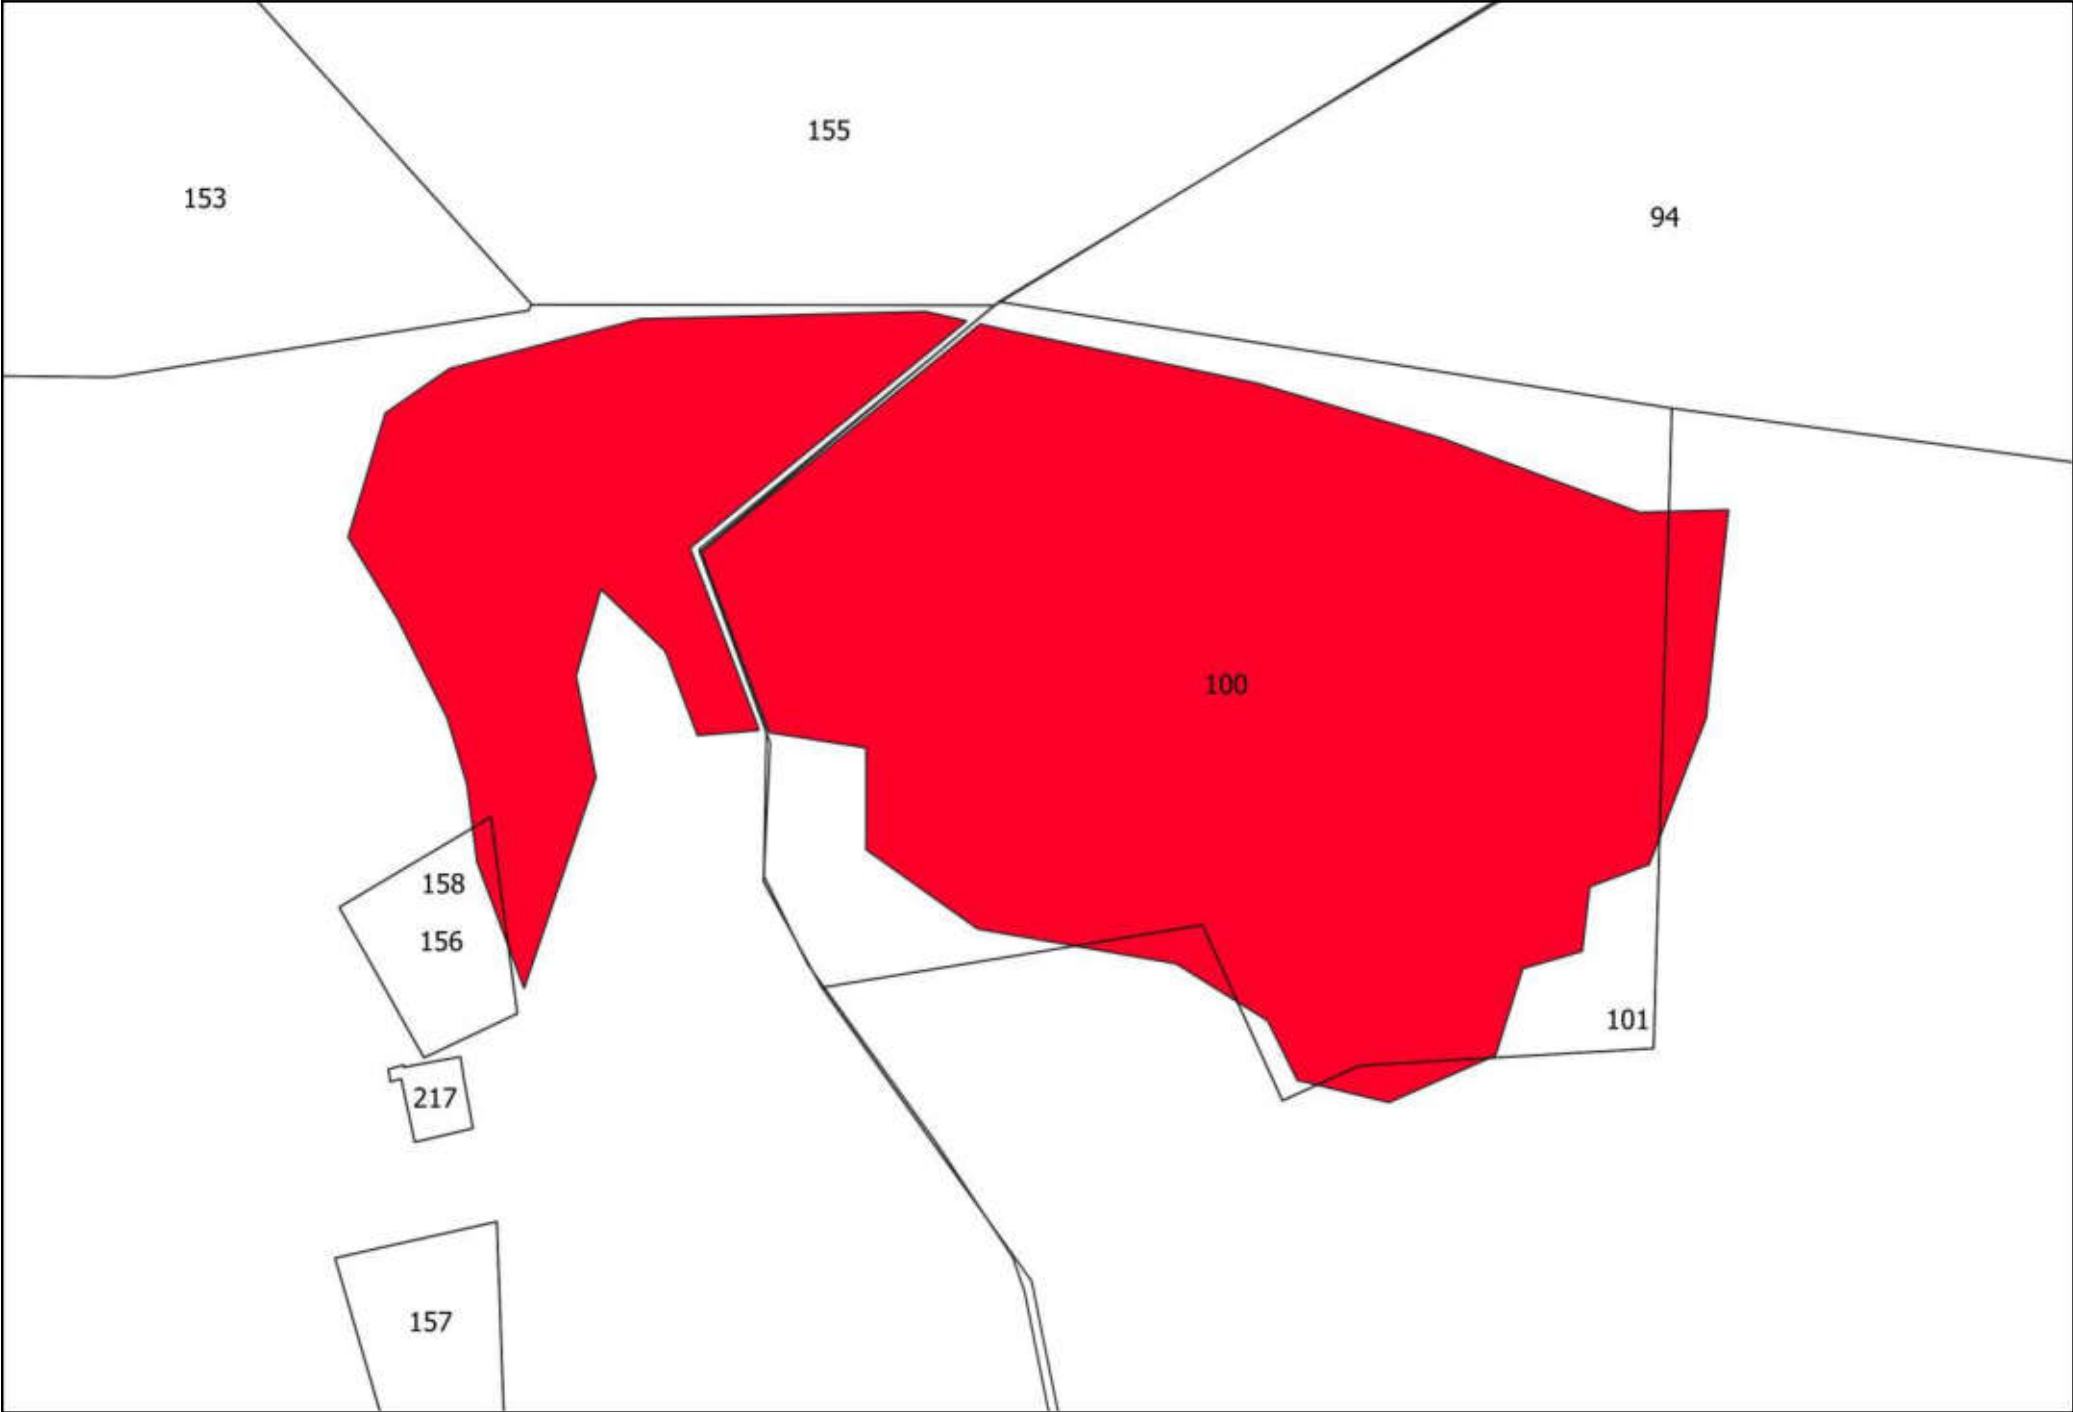

69

106

92

25

72

91

75

100

A technical drawing on a white background. A large, irregular polygon is shaded in a solid red color. The polygon is tilted, with its longer sides running from the upper-left towards the lower-right. It has a small, sharp protrusion at its bottom-right corner. The number '100' is printed in black text inside the red polygon, towards its right side. The entire drawing is enclosed in a thin black rectangular border. In the top-left corner of this border, the number '91' is written. In the top-right corner, the number '75' is written. Two thin black lines cross the top of the frame, one on the left and one on the right, meeting at a point near the top center.