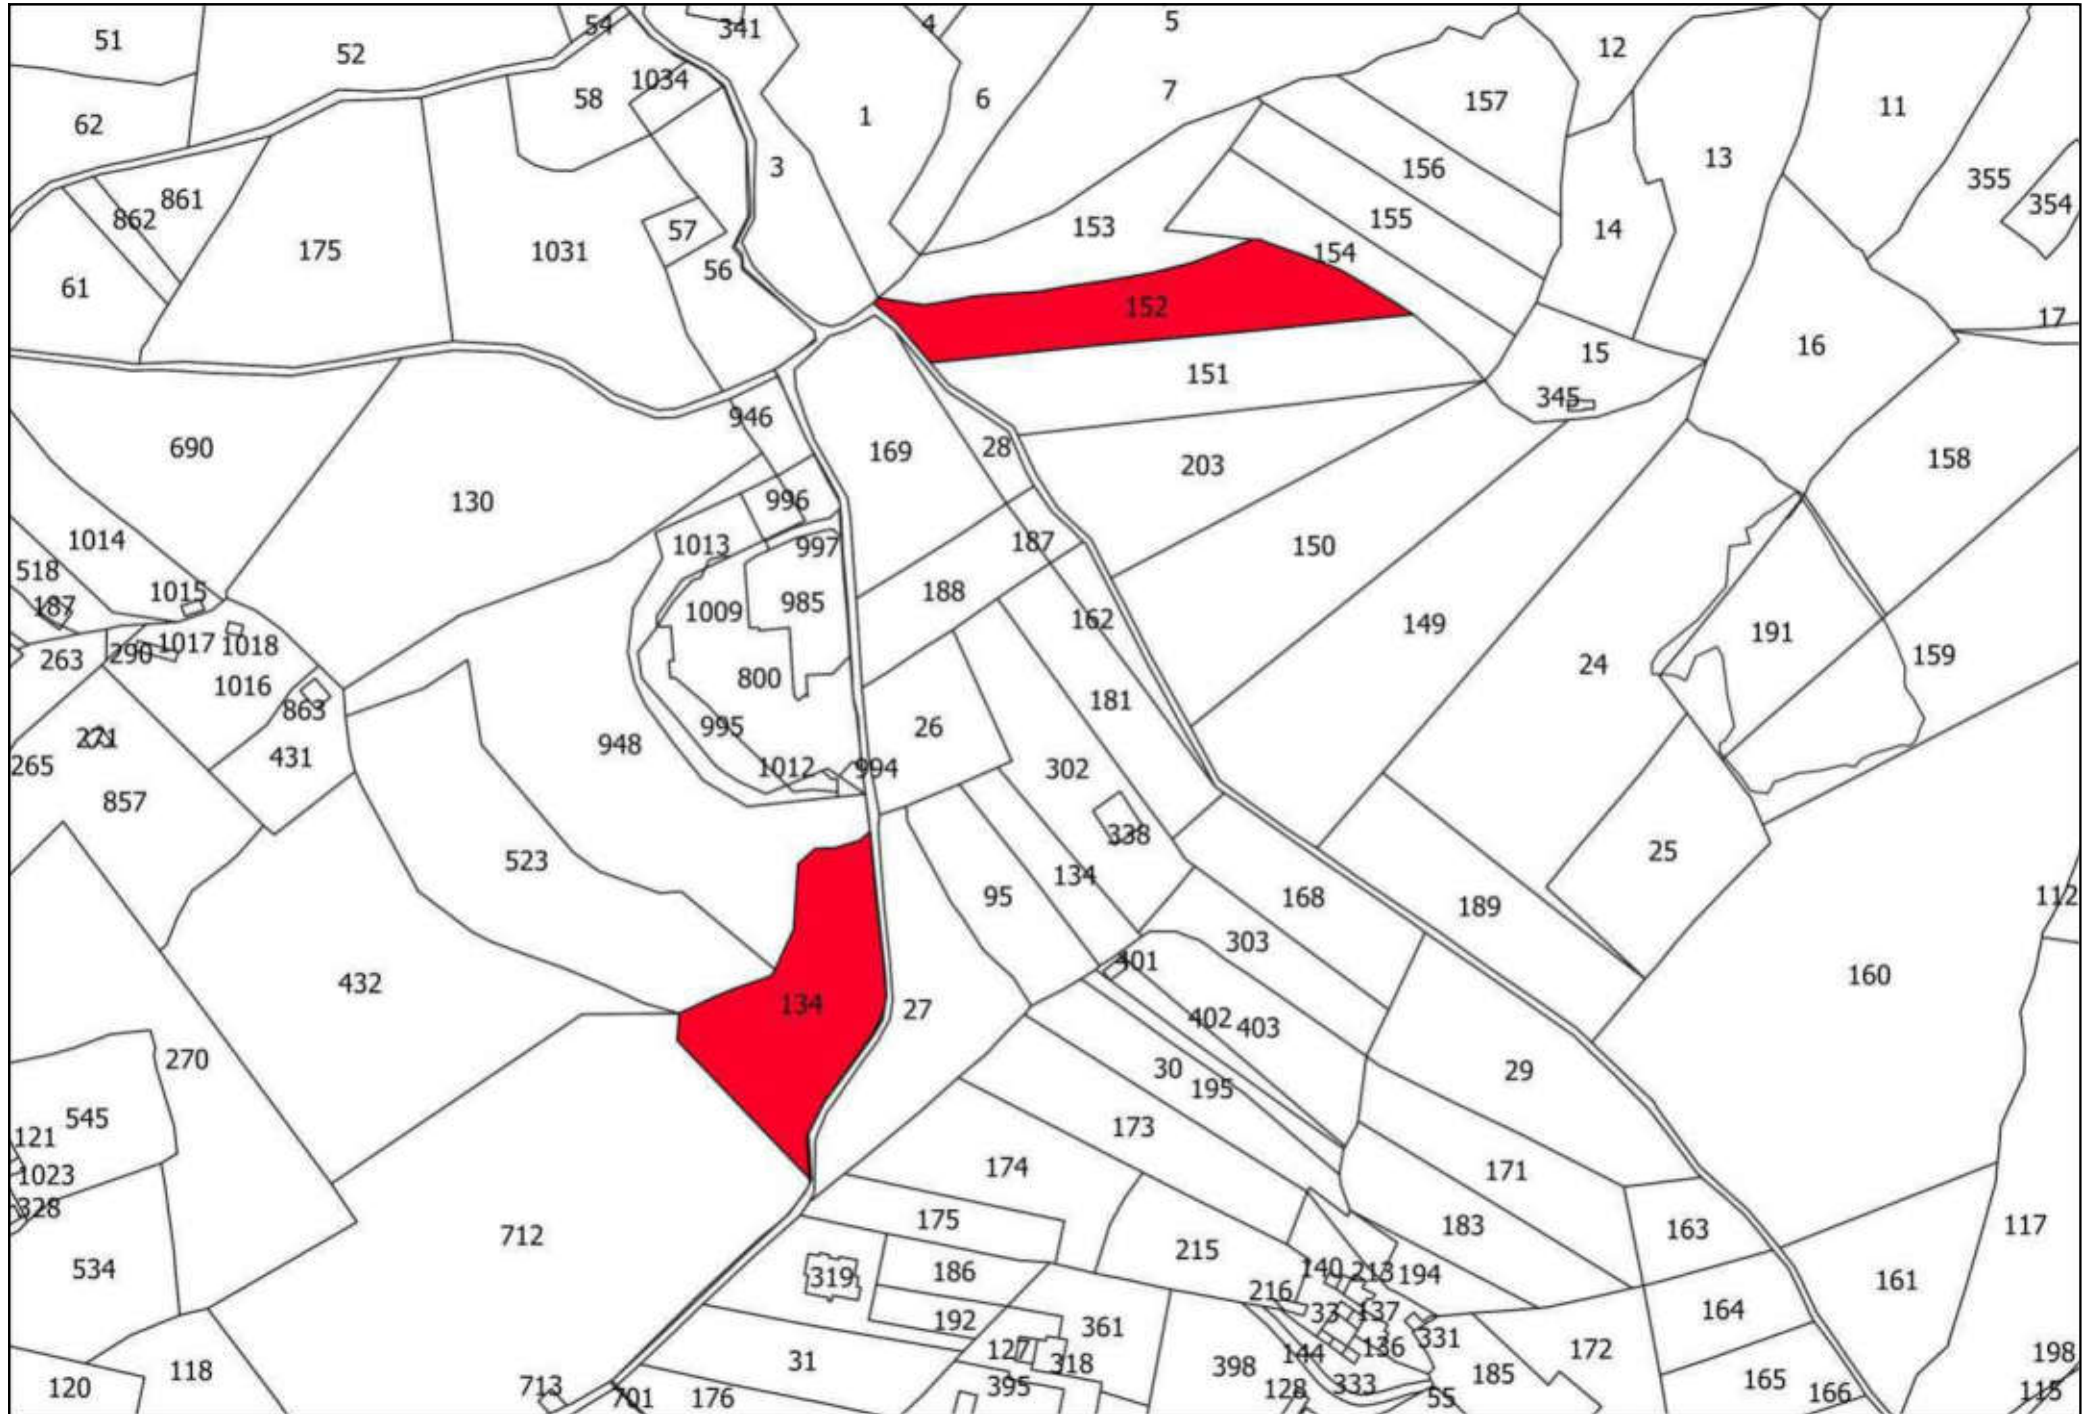

COMUNE DI AREZZO

Servizio Governo del Territorio

Settore Pianificazione Urbanistica

CATASTO INCENDI
2023

**CATASTO DEI BOSCHI PERCORSI DAL FUOCO E DEI PASCOLI
SITUATI ENTRO 50 METRI DAI BOSCHI PERCORSI DAL
FUOCO**

ATLANTE

DCC. N. ... del ...

ID:

Approvazione:

DCC. N. ... del ...

107

79

50

69

106

92

25

72

91

75

100

A technical drawing on a white background. A large, irregular polygon is shaded in a solid red color. The polygon is tilted, with its longer sides running from the upper-left towards the lower-right. It has a small, sharp protrusion at its bottom-right corner. The number '100' is printed in black text inside the red polygon, towards its right side. The entire drawing is enclosed in a thin black rectangular border. In the top-left corner of this border, the number '91' is written. In the top-right corner, the number '75' is written. Two thin black lines cross the top of the frame, one on the left and one on the right, meeting at a point near the top center.