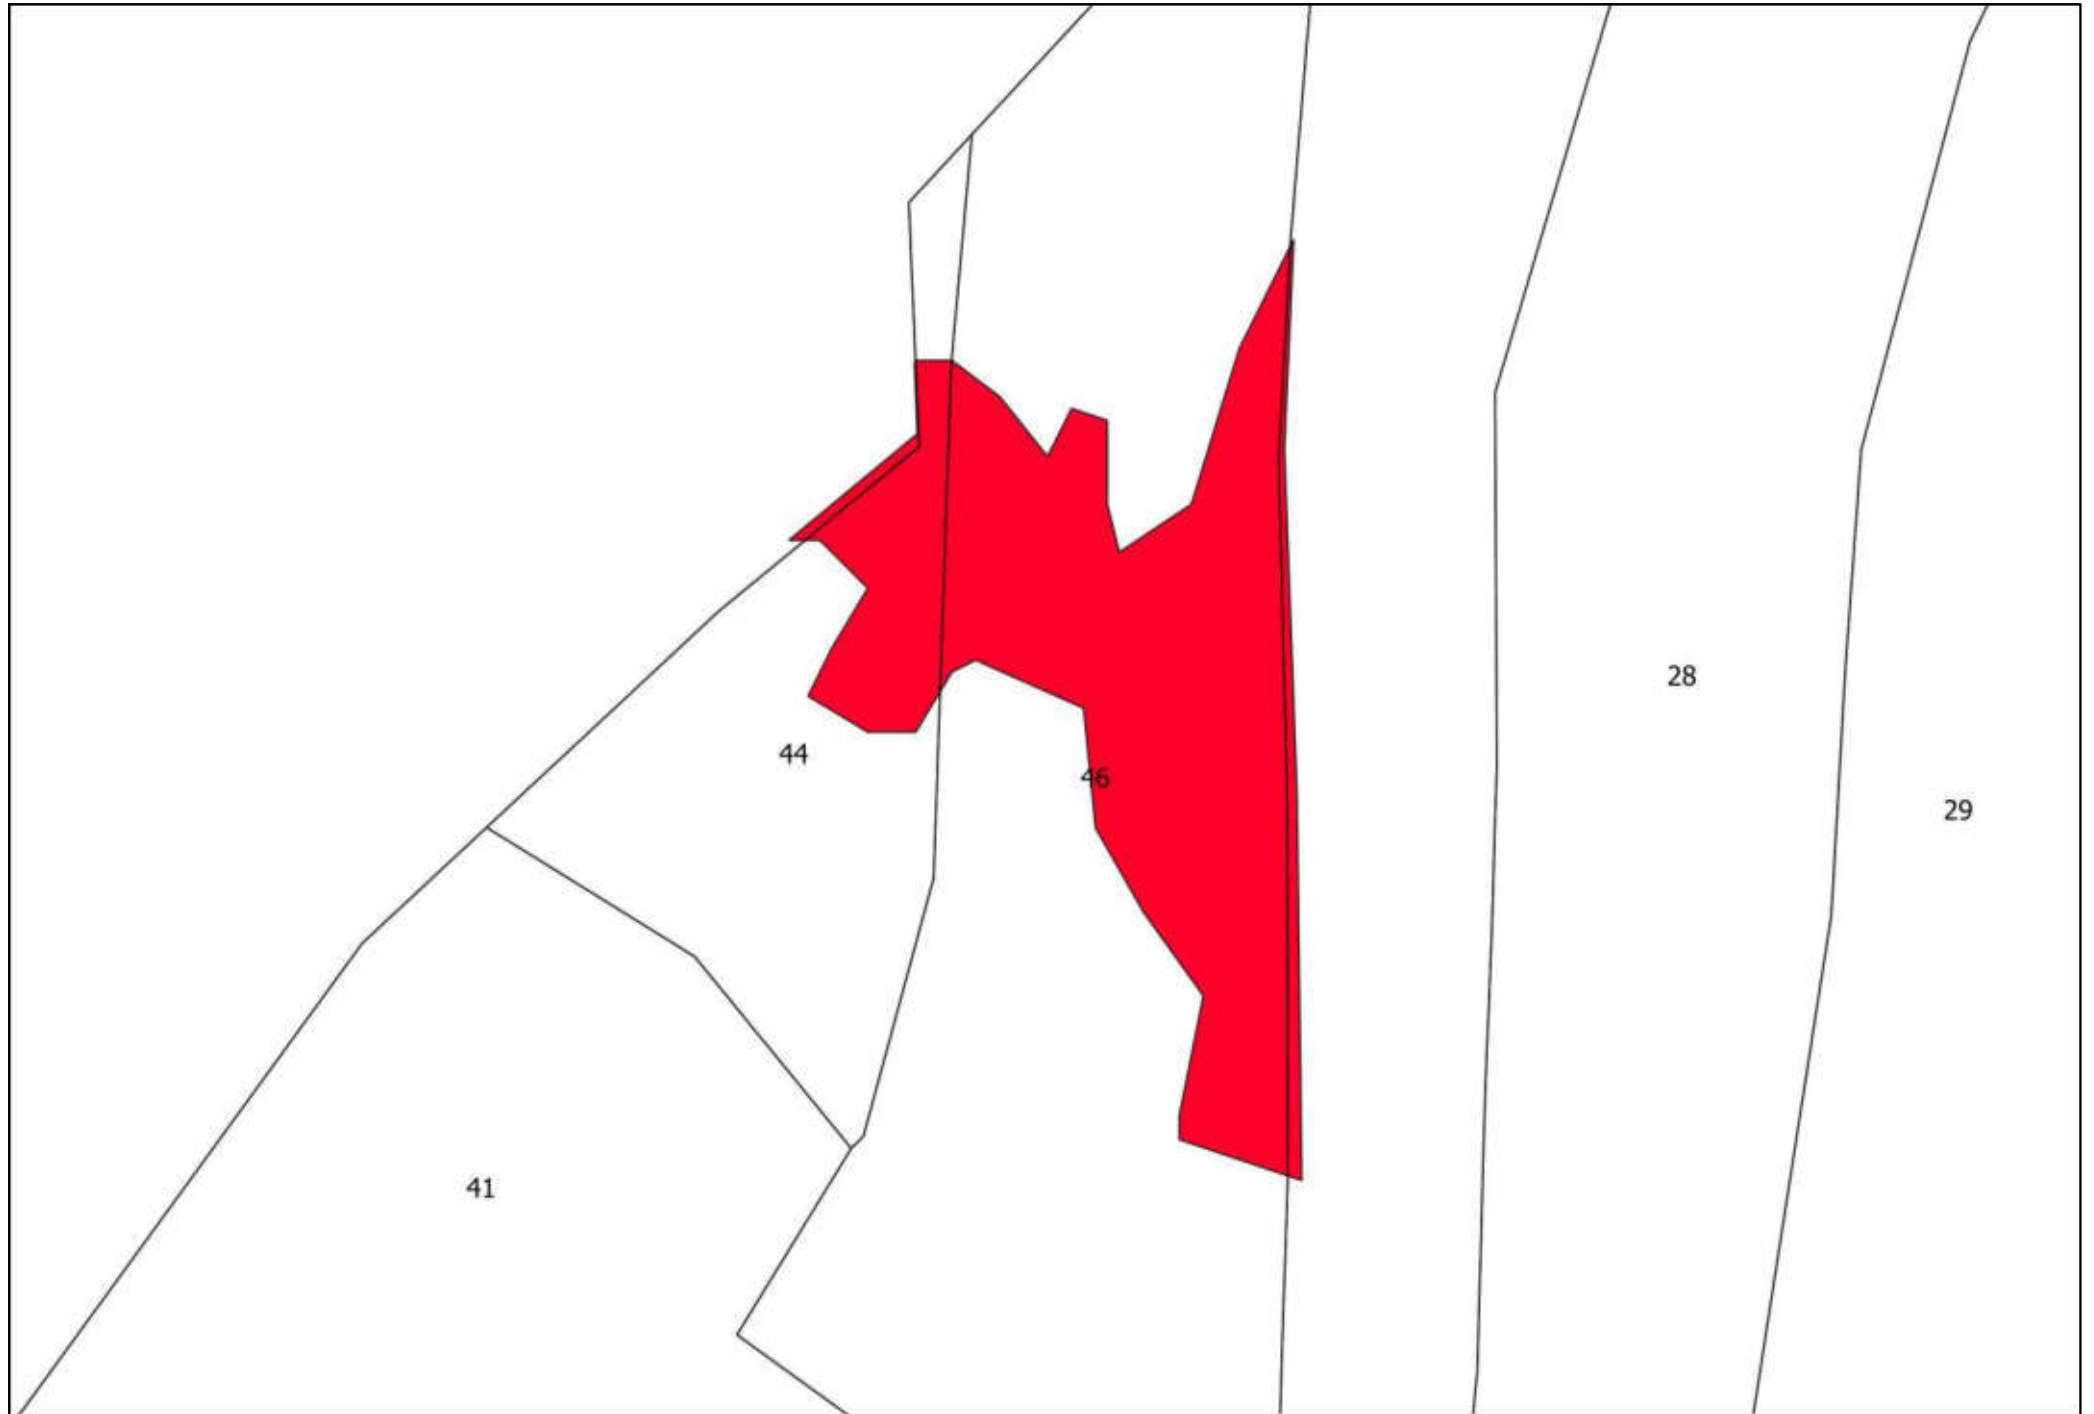

ATLANTE

DCC. N. ... del ...

ID:

Approvazione:

DCC. N. ... del ...

107

79

50

69

106

92

25

72

91

75

100

A technical drawing on a white background. A large, irregular polygon is shaded in a solid red color. The polygon is tilted, with its longer sides running from the upper-left towards the lower-right. It has a small, sharp protrusion at its bottom-right corner. The number '100' is printed in black text inside the red polygon, towards its right side. The entire drawing is enclosed in a thin black rectangular border. In the top-left corner of this border, the number '91' is written. In the top-right corner, the number '75' is written. Two thin black lines cross the top of the frame, one on the left and one on the right, meeting at a point near the top center.