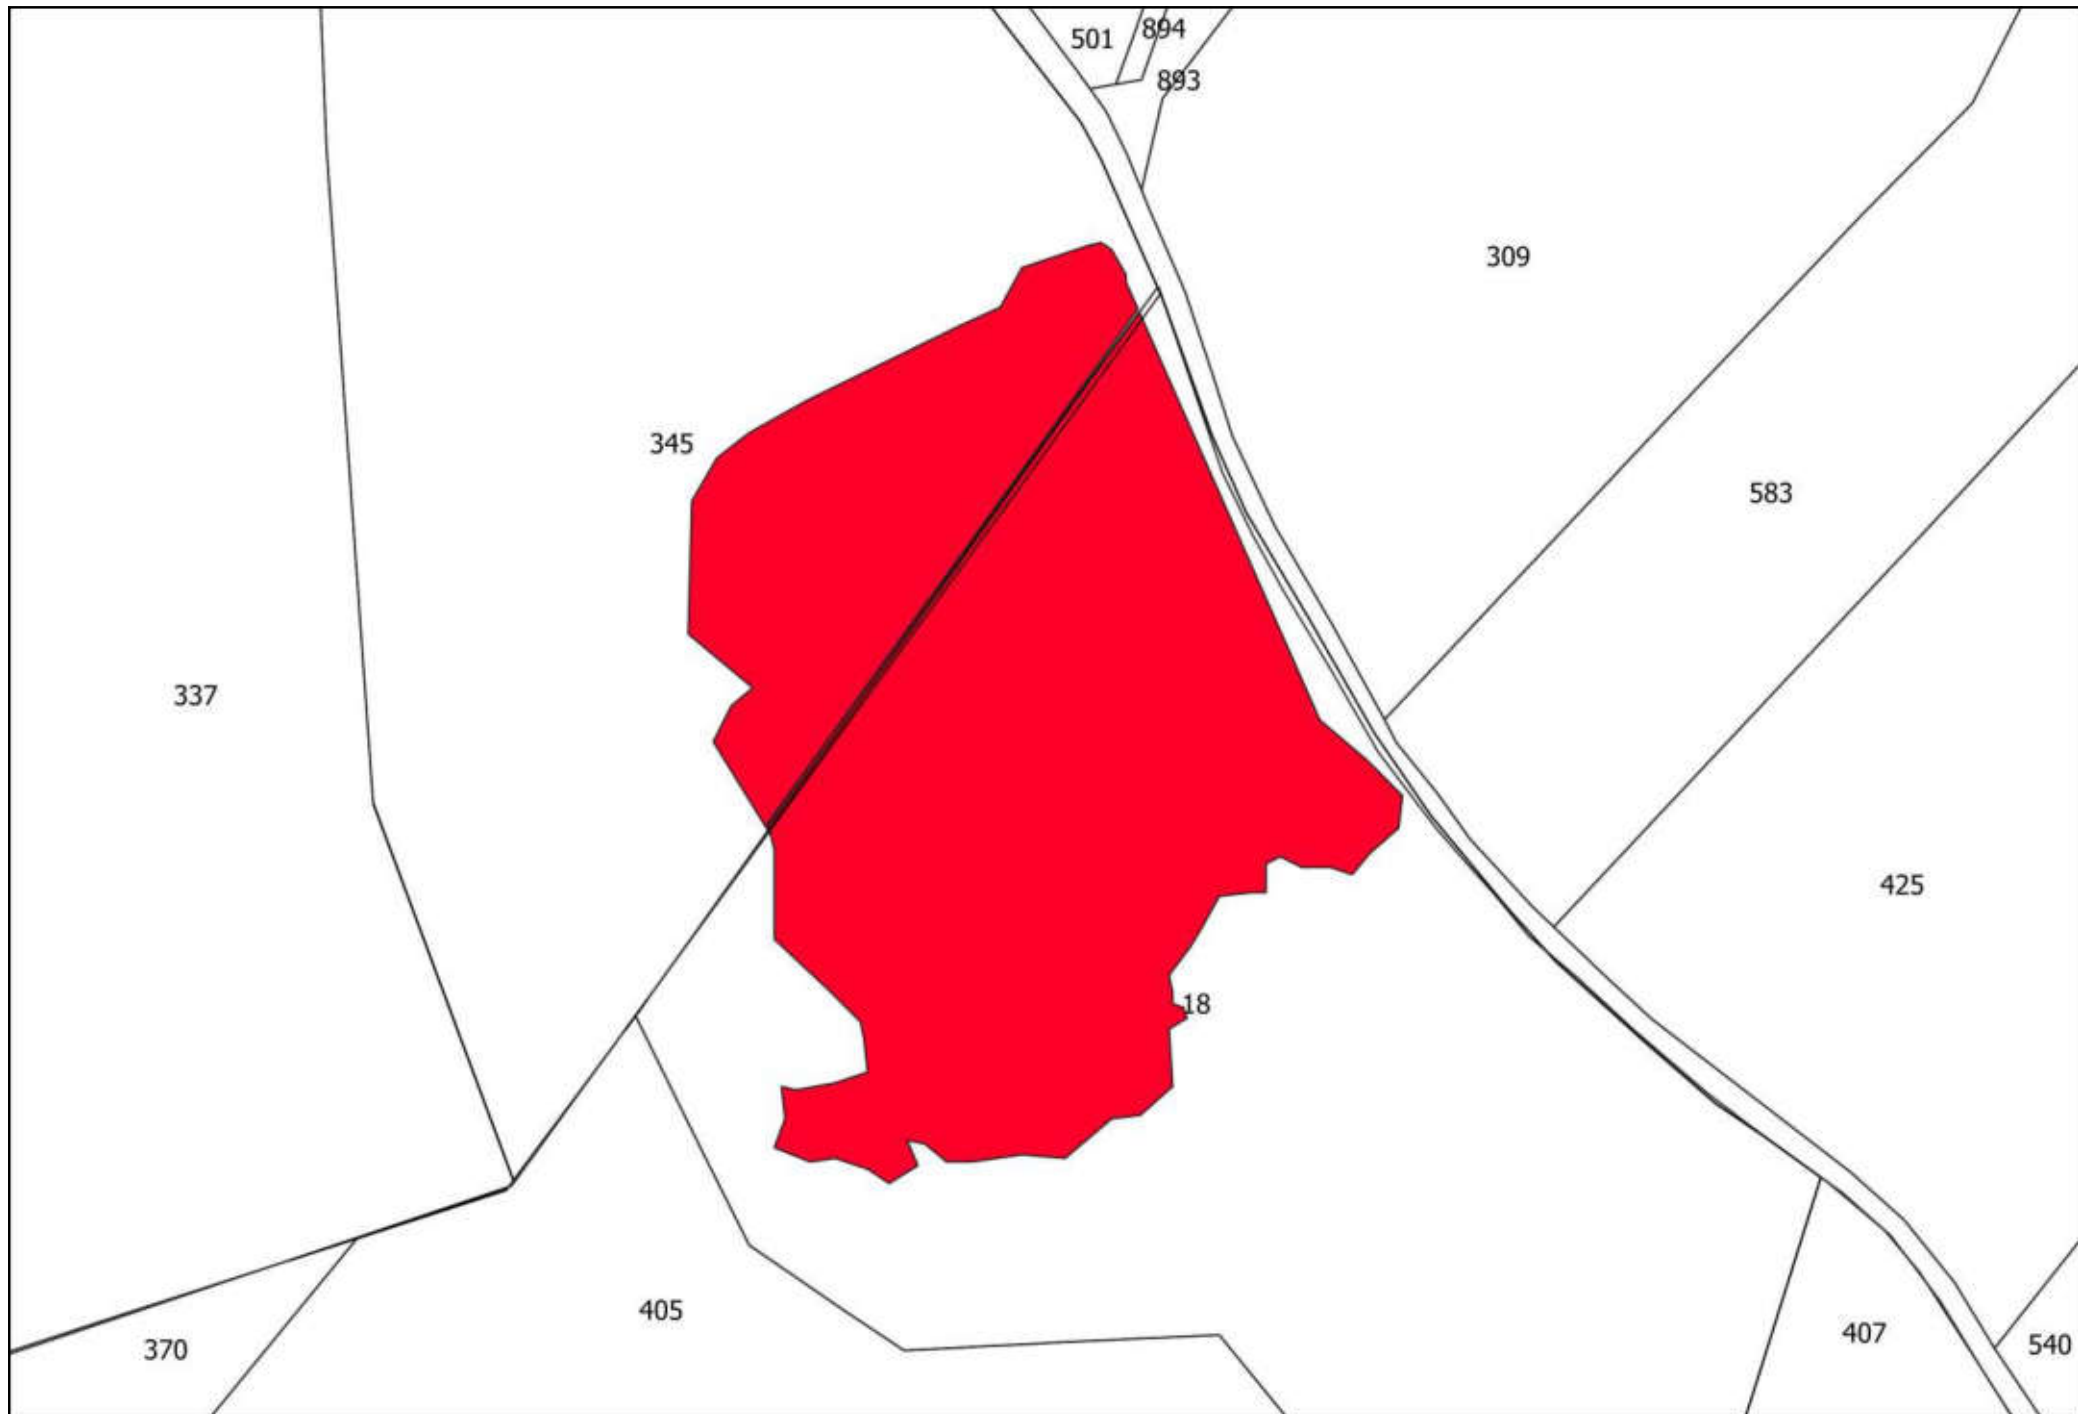

COMUNE DI AREZZO

Servizio Governo del Territorio

Settore Pianificazione Urbanistica

CATASTO INCENDI
2023

**CATASTO DEI BOSCHI PERCORSI DAL FUOCO E DEI PASCOLI
SITUATI ENTRO 50 METRI DAI BOSCHI PERCORSI DAL
FUOCO**

ATLANTE

DCC. N. ... del ...

ID:

Approvazione:

DCC. N. ... del ...

107

79

50

69

106

92

25

72

91

75

100

A technical drawing on a white background. A large, irregular polygon is shaded in a solid red color. The polygon is tilted, with its longer sides running from the upper-left towards the lower-right. It has a small, sharp protrusion at its bottom-right corner. The number '100' is printed in black text inside the red polygon, towards its right side. The entire drawing is enclosed in a thin black rectangular border. In the top-left corner of this border, the number '91' is written. In the top-right corner, the number '75' is written. Two thin black lines cross the top of the frame, one on the left and one on the right, meeting at a point near the top center.