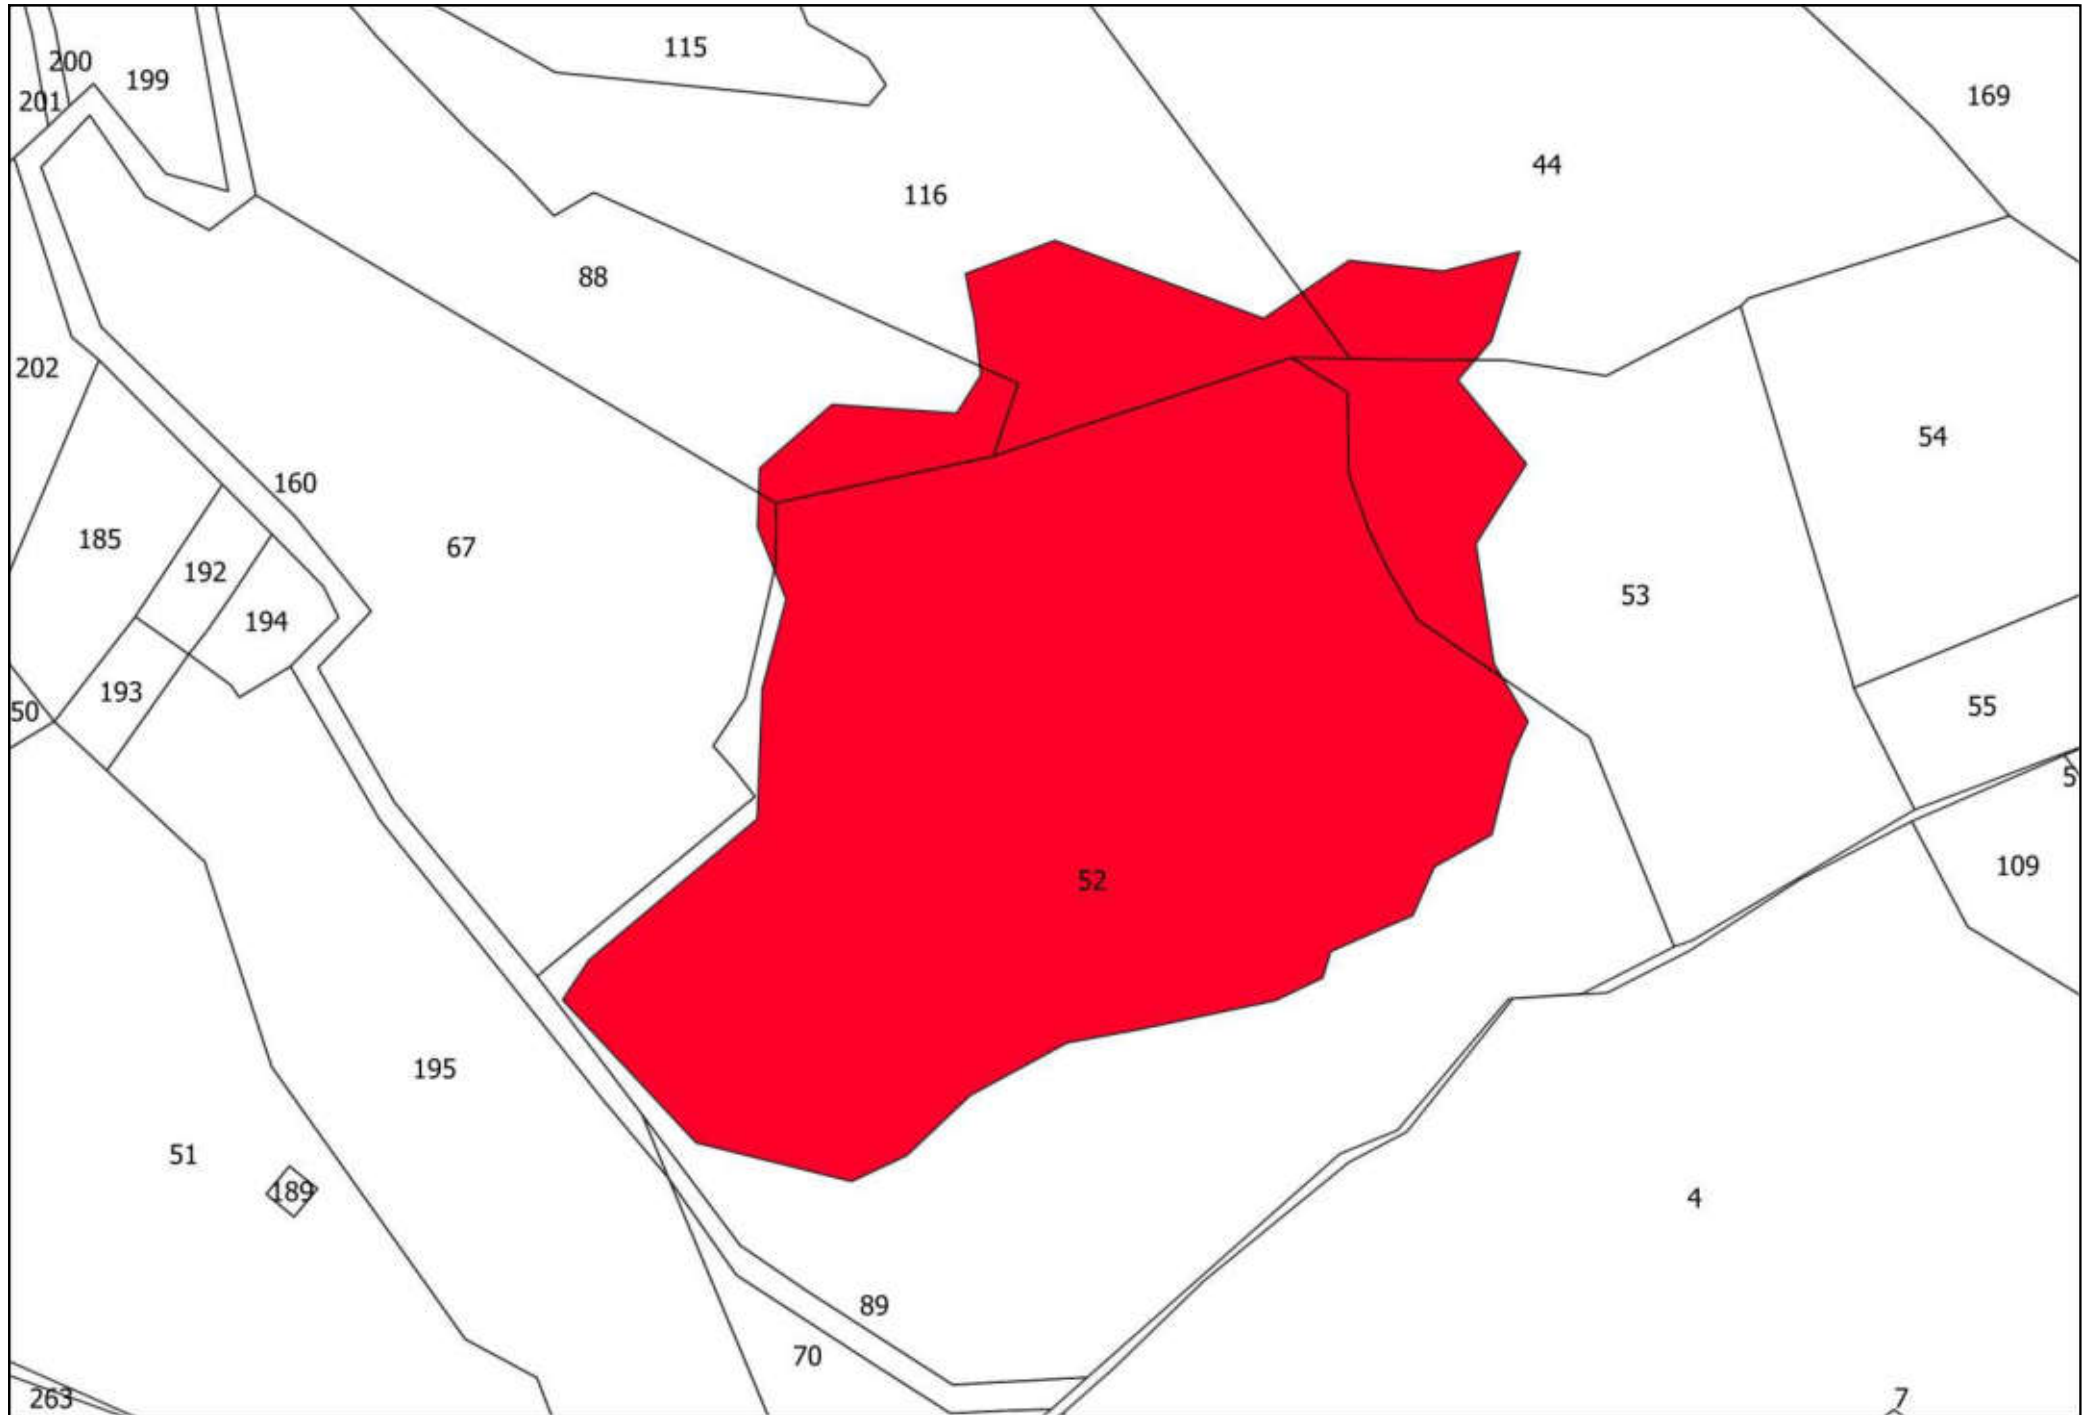

69

106

92

25

72

91

75

100

A technical drawing on a white background. A large, irregular polygon is shaded in a solid red color. The polygon is tilted, with its longer sides running from the upper-left towards the lower-right. It has a small, sharp protrusion at its bottom-right corner. The number '100' is printed in black text inside the red polygon, towards its right side. The entire drawing is enclosed in a thin black rectangular border. In the top-left corner of this border, the number '91' is written. In the top-right corner, the number '75' is written. Two thin black lines cross the top of the frame, one on the left and one on the right, meeting at a point near the top center.