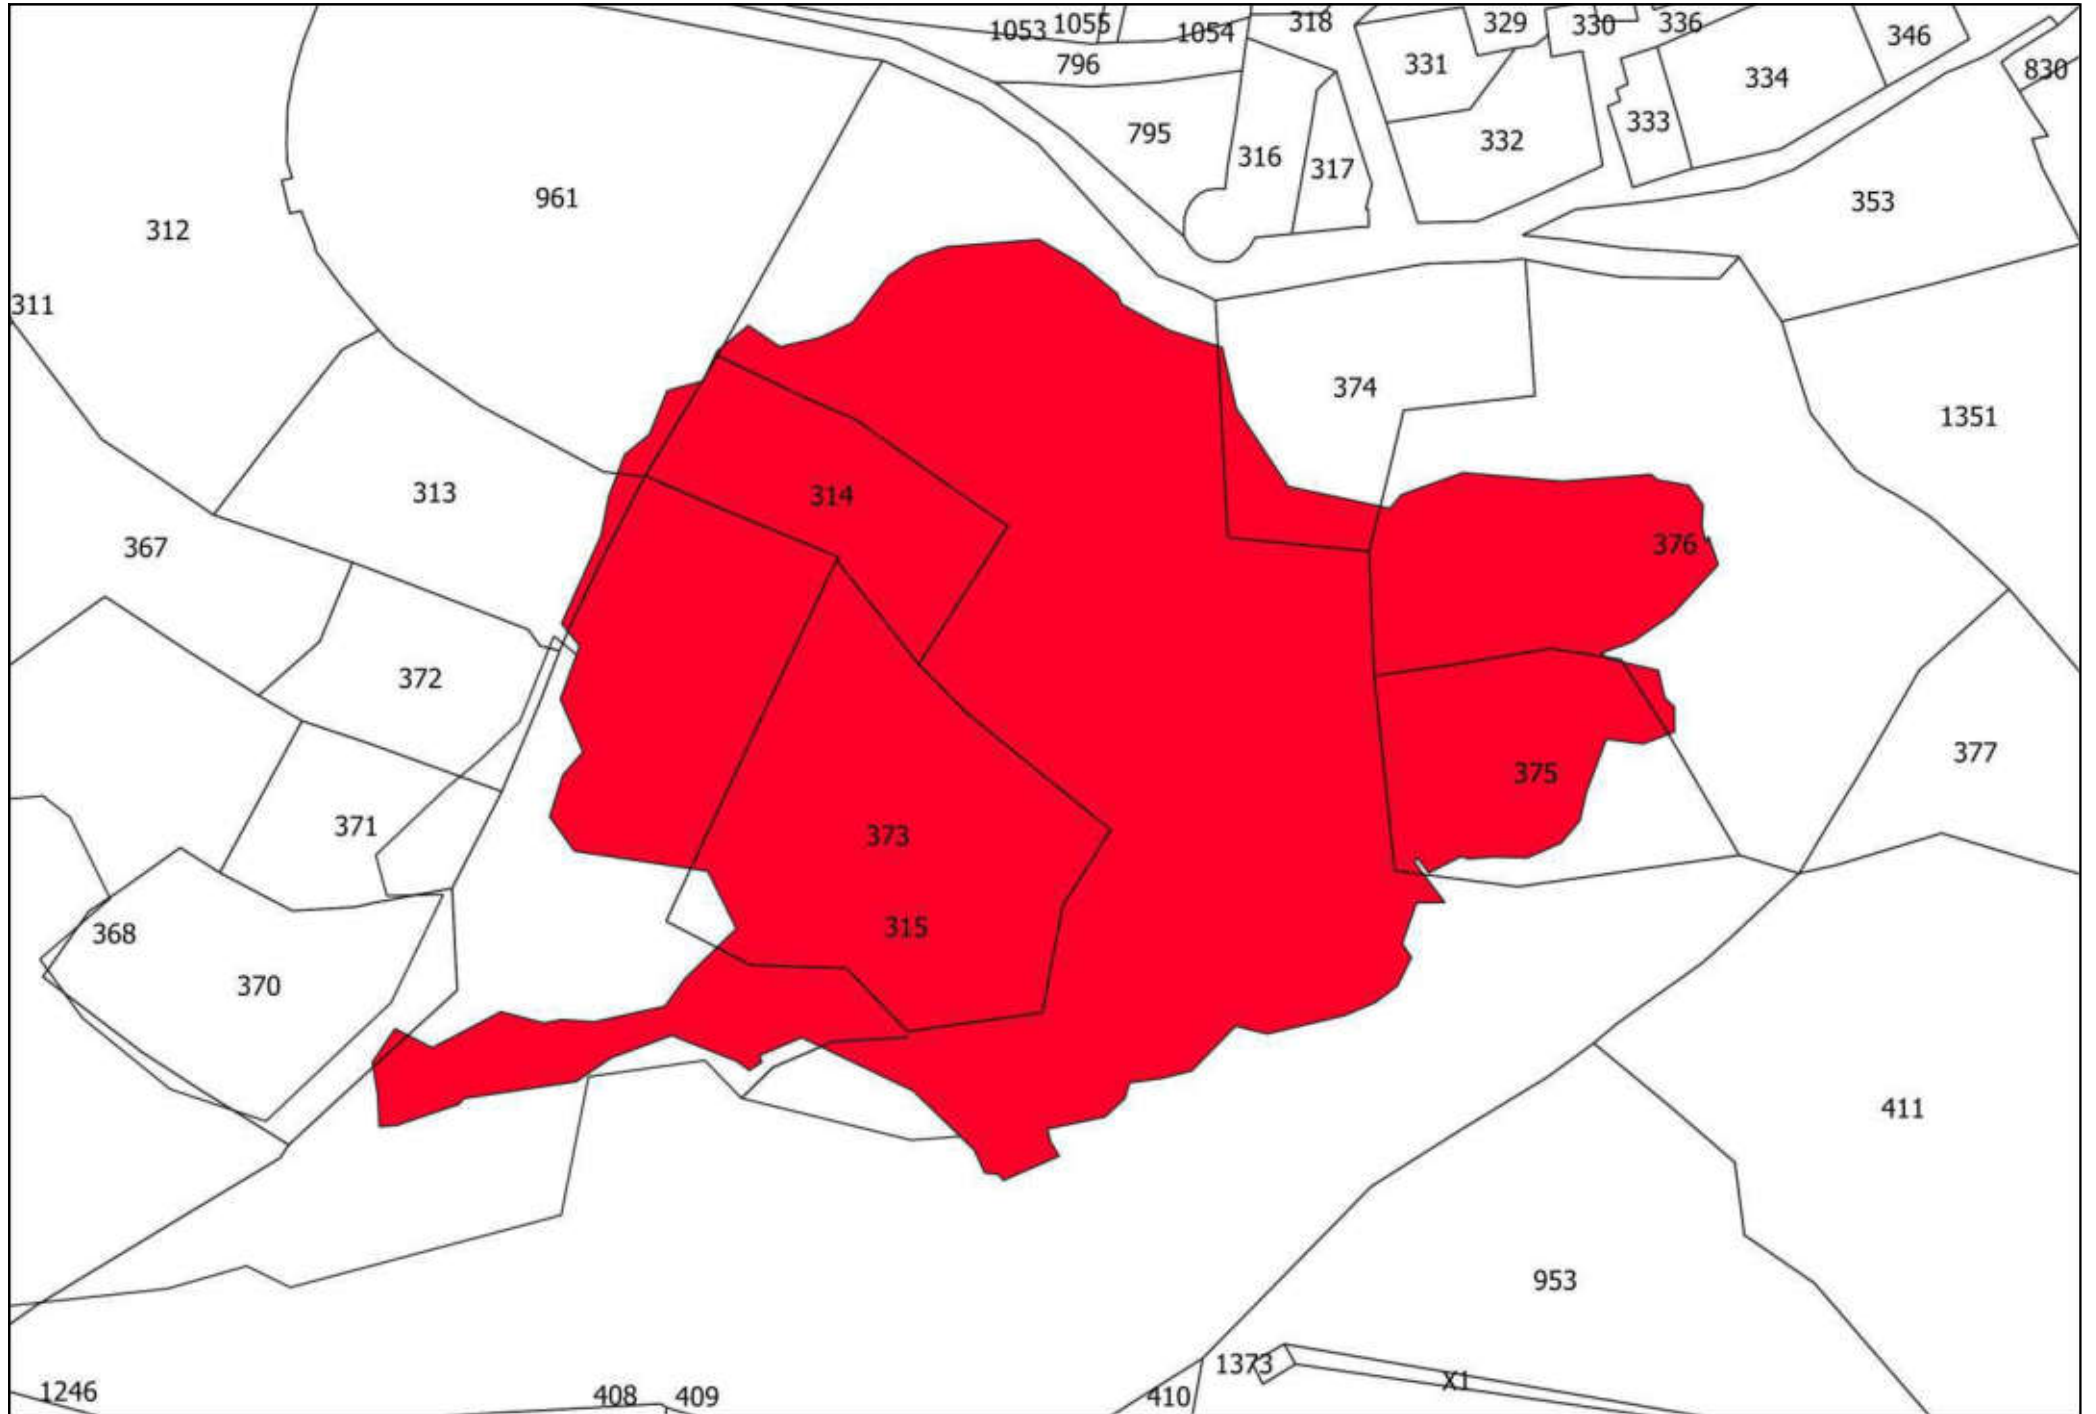

69

106

92

25

72

91

75

100

A technical drawing on a white background. A large, irregular polygon is shaded in a solid red color. The polygon is tilted, with its longer sides running from the upper-left towards the lower-right. It has a small, sharp protrusion at its bottom-right corner. The number '100' is printed in black text inside the red polygon, towards its right side. The entire drawing is enclosed in a thin black rectangular border. In the top-left corner of this border, the number '91' is written. In the top-right corner, the number '75' is written. Two thin black lines cross the top of the frame, one on the left and one on the right, meeting at a point near the top center.