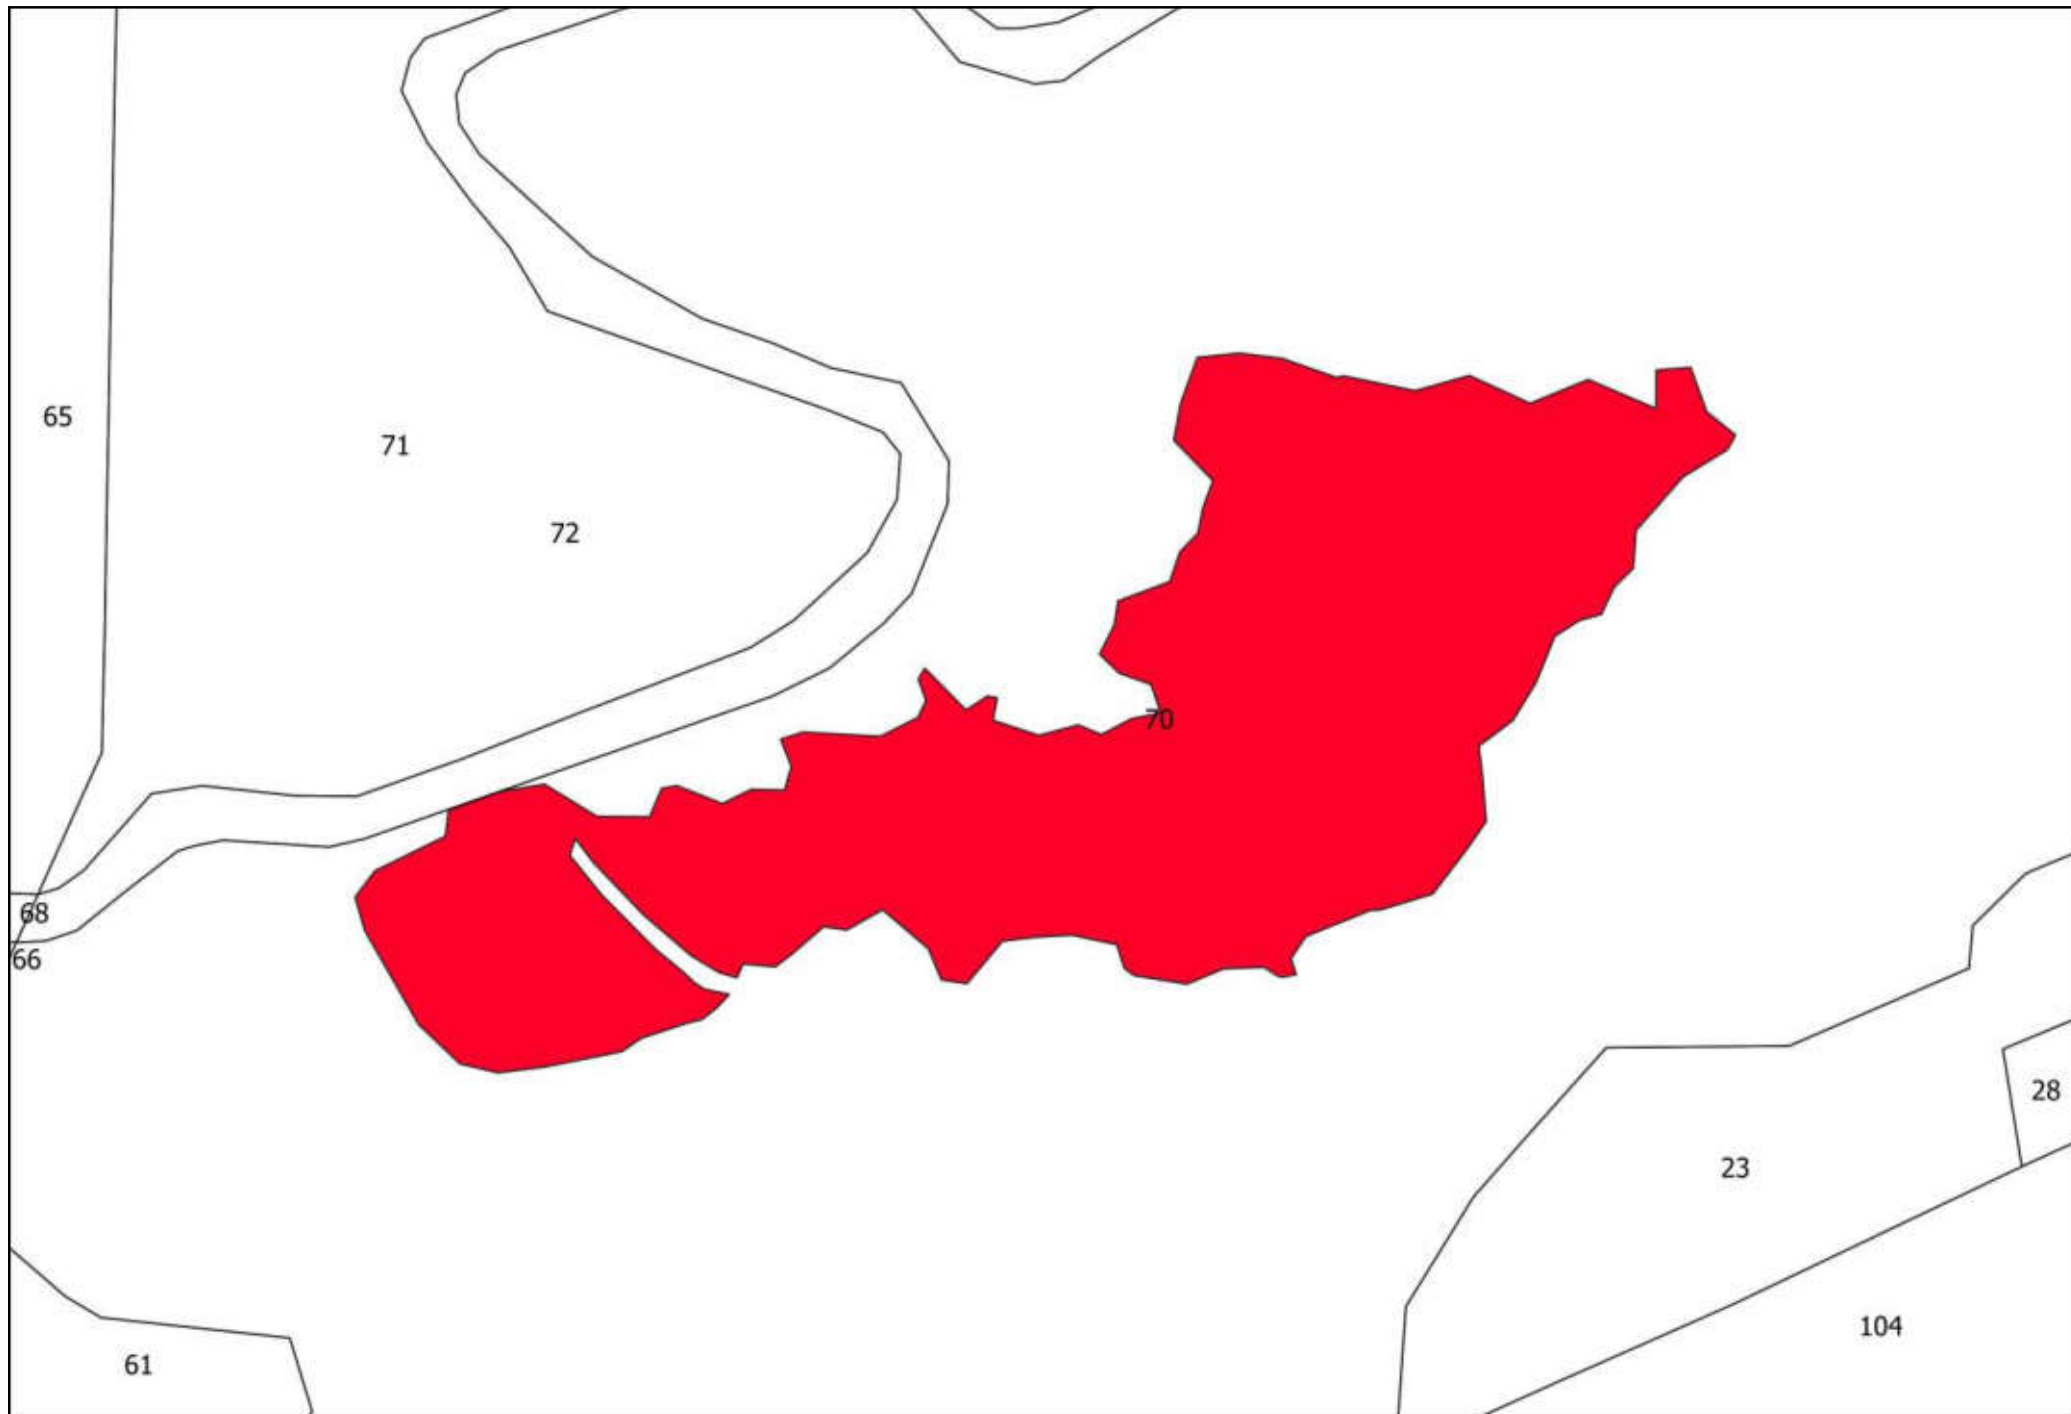

A technical drawing on a white background. A large, irregular polygon is shaded in a solid red color. The polygon is tilted, with its longer sides running from the upper-left towards the lower-right. It has a small, sharp protrusion at its bottom-right corner. The number '100' is printed in black text inside the red polygon, towards its right side. The entire drawing is enclosed in a thin black rectangular border. In the top-left corner of this border, the number '91' is written. In the top-right corner, the number '75' is written. Two thin black lines cross the top of the frame, one on the left and one on the right, meeting at a point near the top center.

11

COMUNE DI AREZZO
