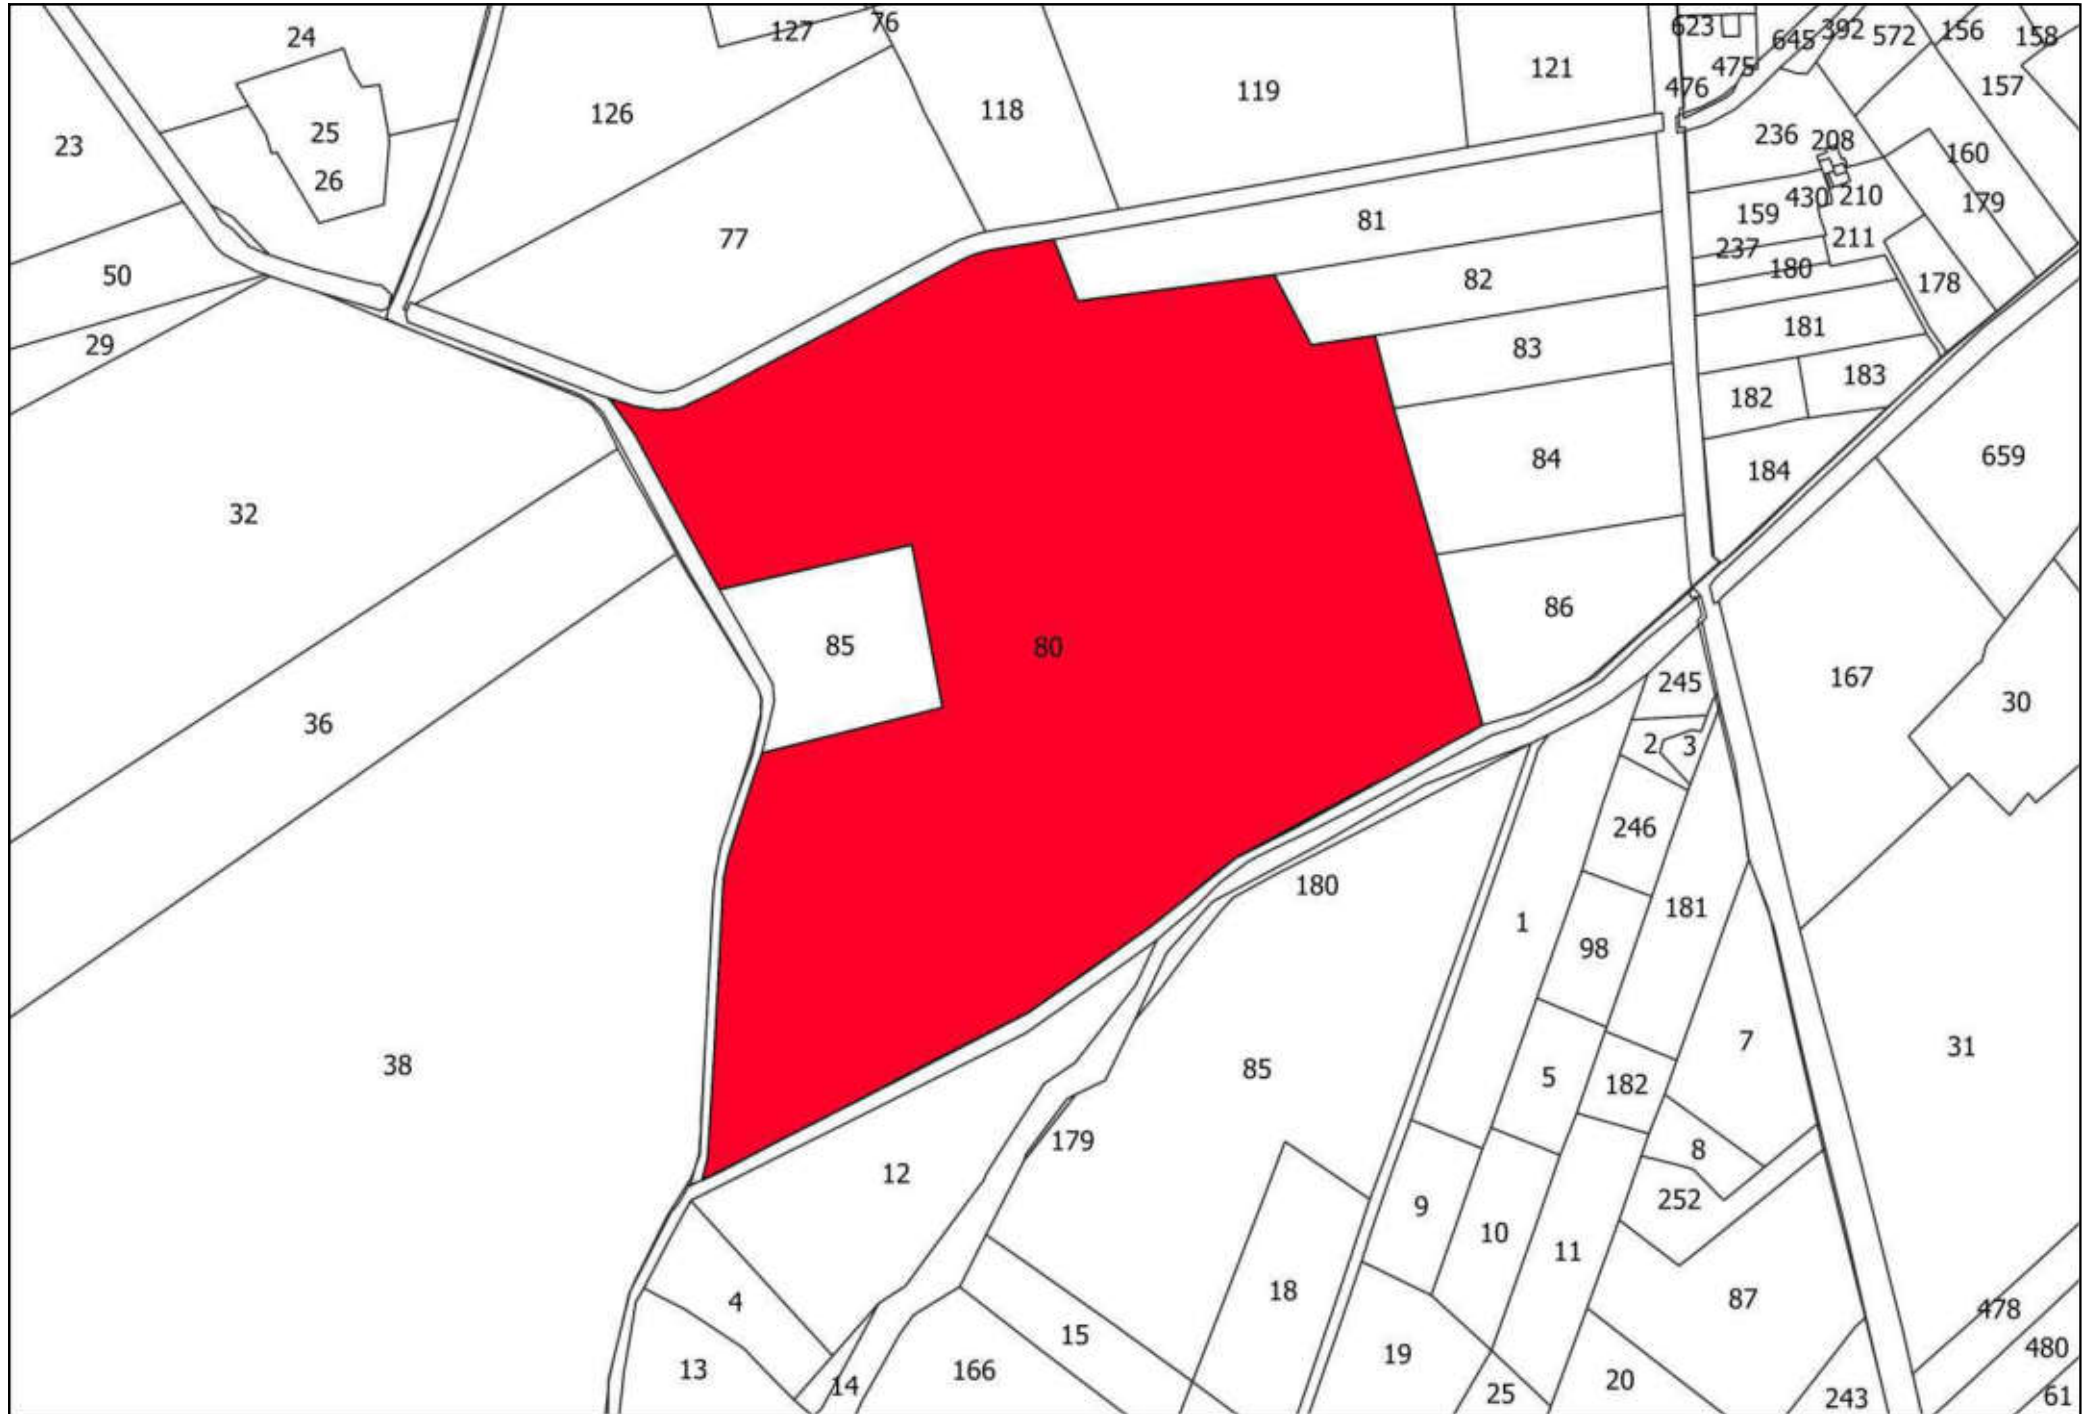

COMUNE DI AREZZO

Servizio Governo del Territorio

Settore Pianificazione Urbanistica

CATASTO INCENDI
2023

**CATASTO DEI BOSCHI PERCORSI DAL FUOCO E DEI PASCOLI
SITUATI ENTRO 50 METRI DAI BOSCHI PERCORSI DAL
FUOCO**

ATLANTE

DCC. N. ... del ...

ID:

Approvazione:

DCC. N. ... del ...

107

79

50

69

106

92

25

72

91

75

100

A technical drawing on a white background. A large, irregular polygon is shaded in a solid red color. The polygon is tilted, with its longer sides running from the upper-left towards the lower-right. It has a small, sharp protrusion at its bottom-right corner. The number '100' is printed in black text inside the red polygon, towards its right side. The entire drawing is enclosed in a thin black rectangular border. In the top-left corner of this border, the number '91' is written. In the top-right corner, the number '75' is written. Two thin black lines cross the top of the frame, one on the left and one on the right, meeting at a point near the top center.