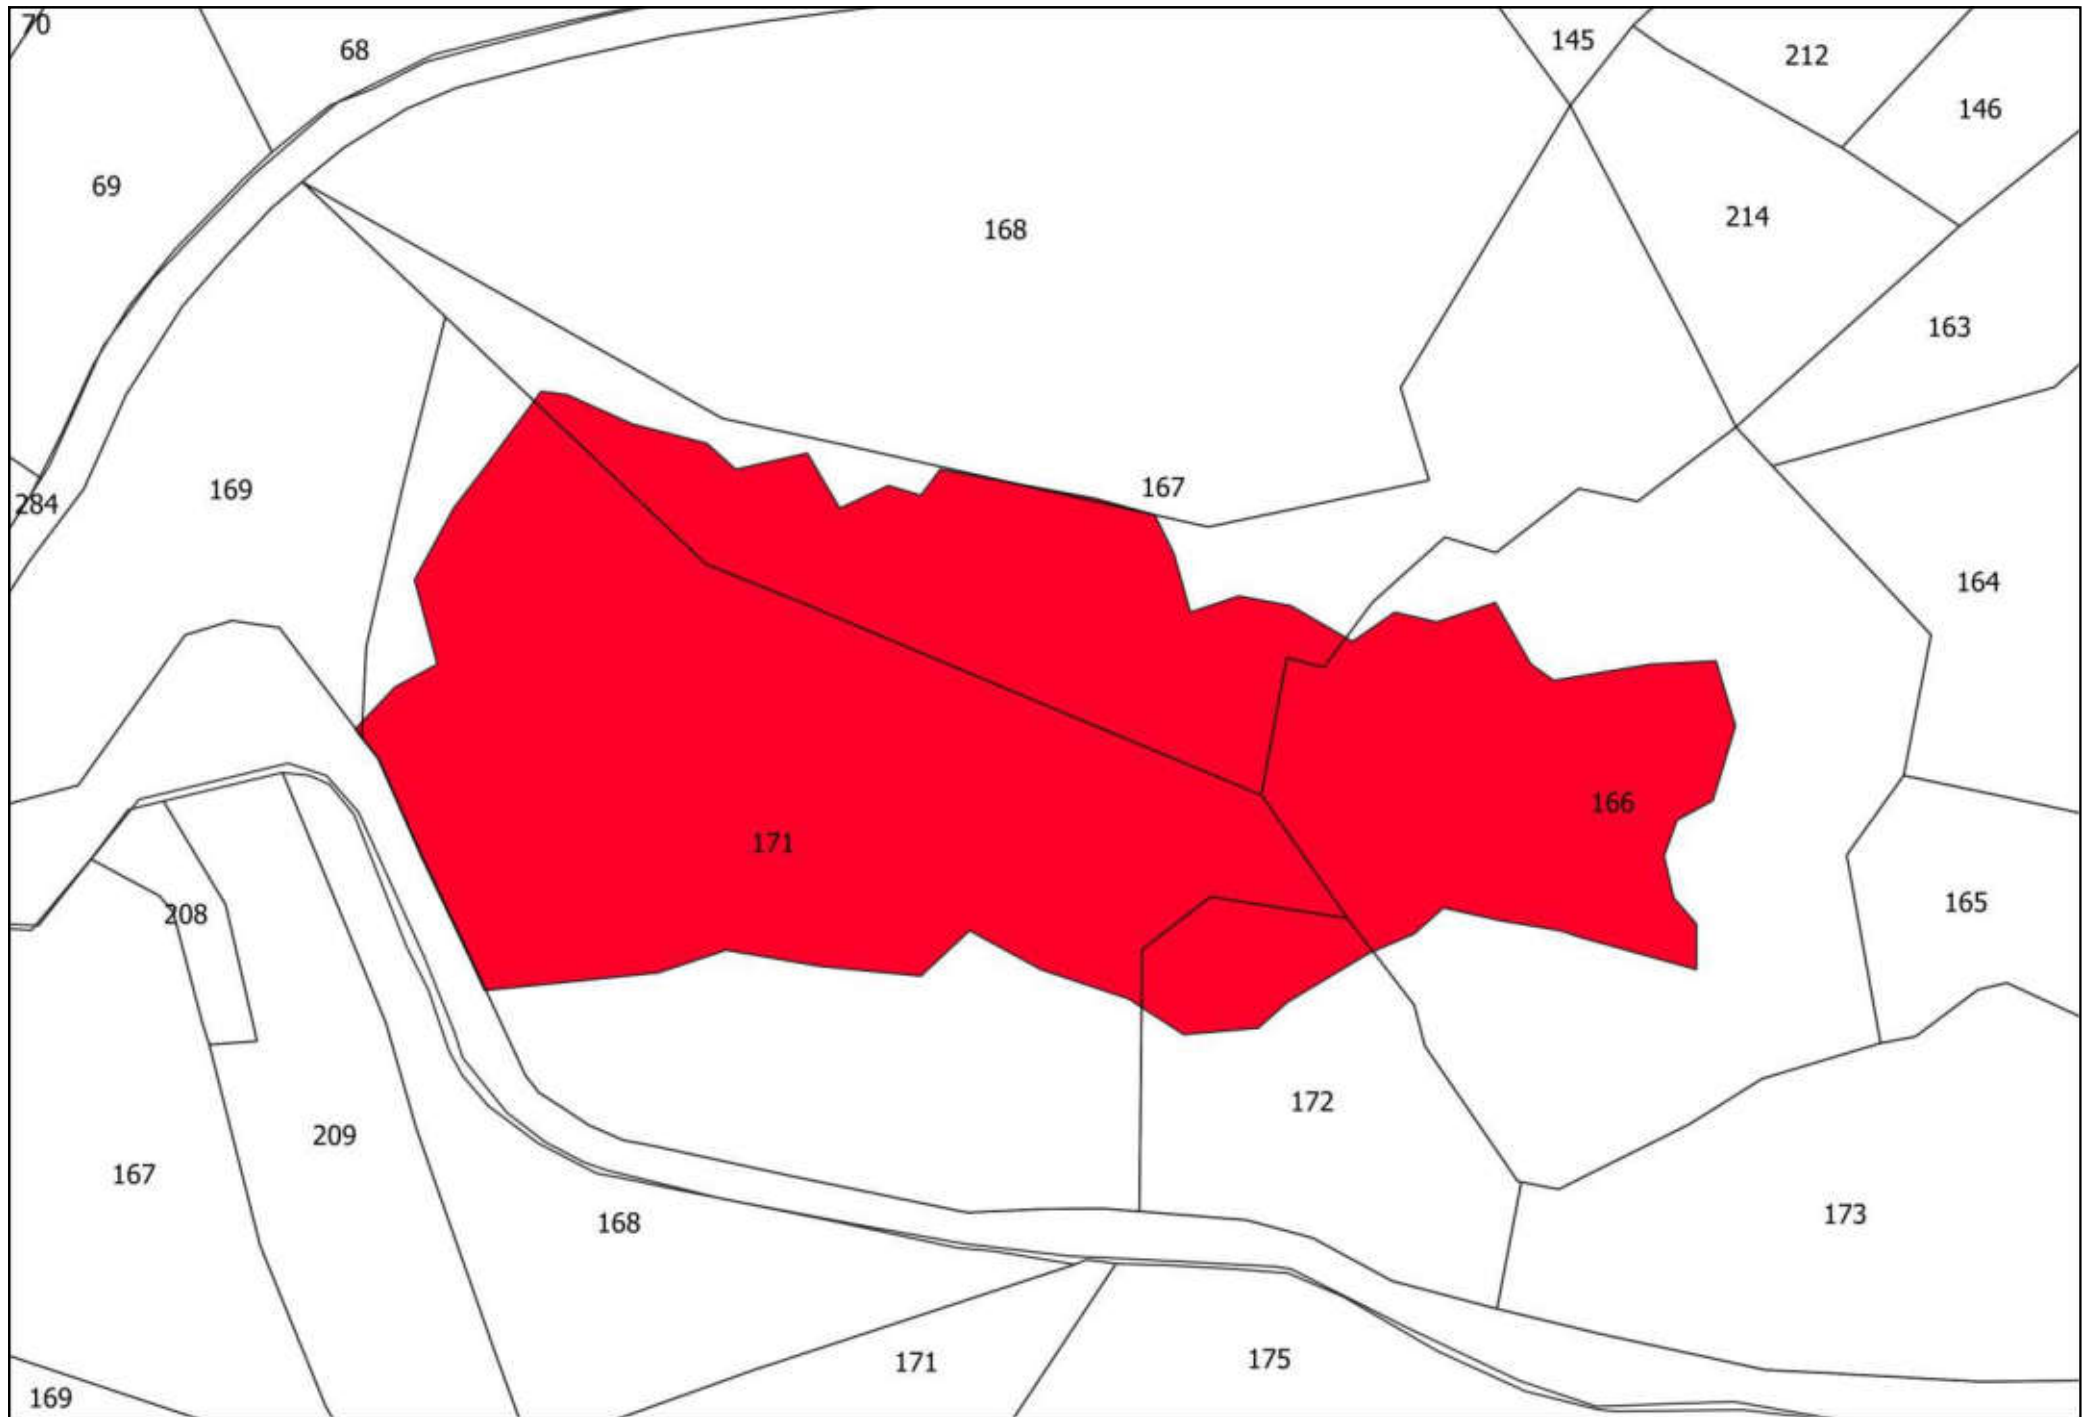

COMUNE DI AREZZO

Servizio Governo del Territorio

Settore Pianificazione Urbanistica

CATASTO INCENDI
2023

**CATASTO DEI BOSCHI PERCORSI DAL FUOCO E DEI PASCOLI
SITUATI ENTRO 50 METRI DAI BOSCHI PERCORSI DAL
FUOCO**

ATLANTE

DCC. N. ... del ...

ID:

Approvazione:

DCC. N. ... del ...

107

79

50

69

106

92

25

72

91

75

100

A technical drawing on a white background. A large, irregular polygon is shaded in a solid red color. The polygon is tilted, with its longer sides running from the upper-left towards the lower-right. It has a small, sharp protrusion at its bottom-right corner. The number '100' is printed in black text inside the red polygon, towards its right side. The entire drawing is enclosed in a thin black rectangular border. In the top-left corner of this border, the number '91' is written. In the top-right corner, the number '75' is written. Two thin black lines cross the top of the frame, one on the left and one on the right, meeting at a point near the top center.