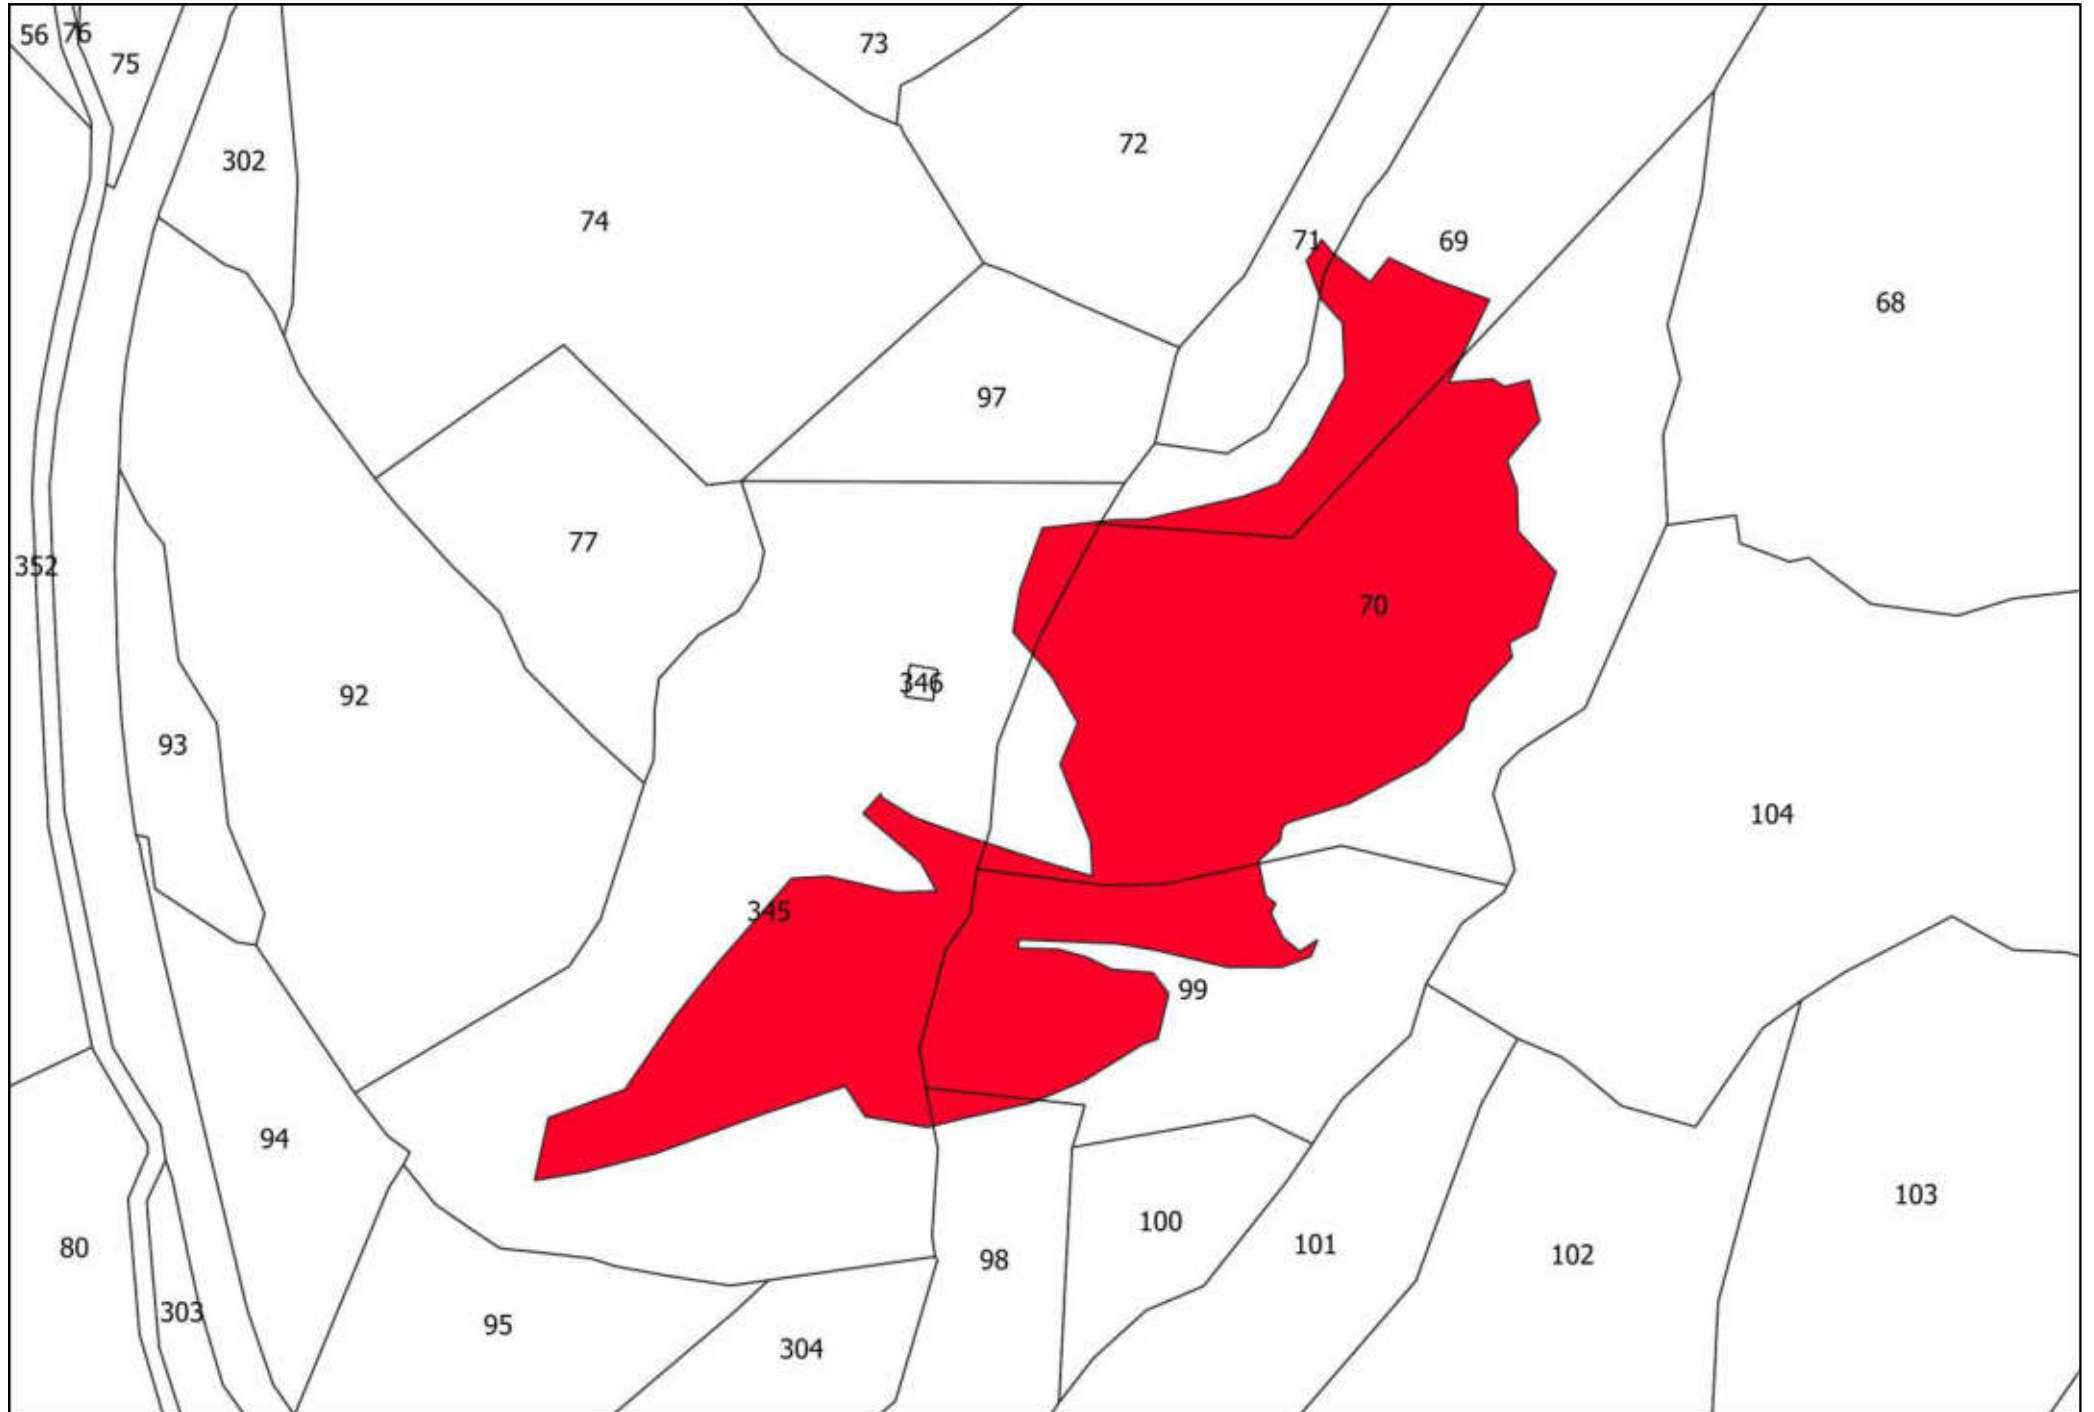

A technical drawing on a white background. A large, irregular polygon is shaded in a solid red color. The polygon is tilted, with its longer sides running from the upper-left towards the lower-right. It has a small, sharp protrusion at its bottom-right corner. The number '100' is printed in black text inside the red polygon, towards its right side. The entire drawing is enclosed in a thin black rectangular border. In the top-left corner of this border, the number '91' is written. In the top-right corner, the number '75' is written. Two thin black lines cross the top of the frame, one on the left and one on the right, meeting at a point near the top center.

11

COMUNE DI AREZZO
