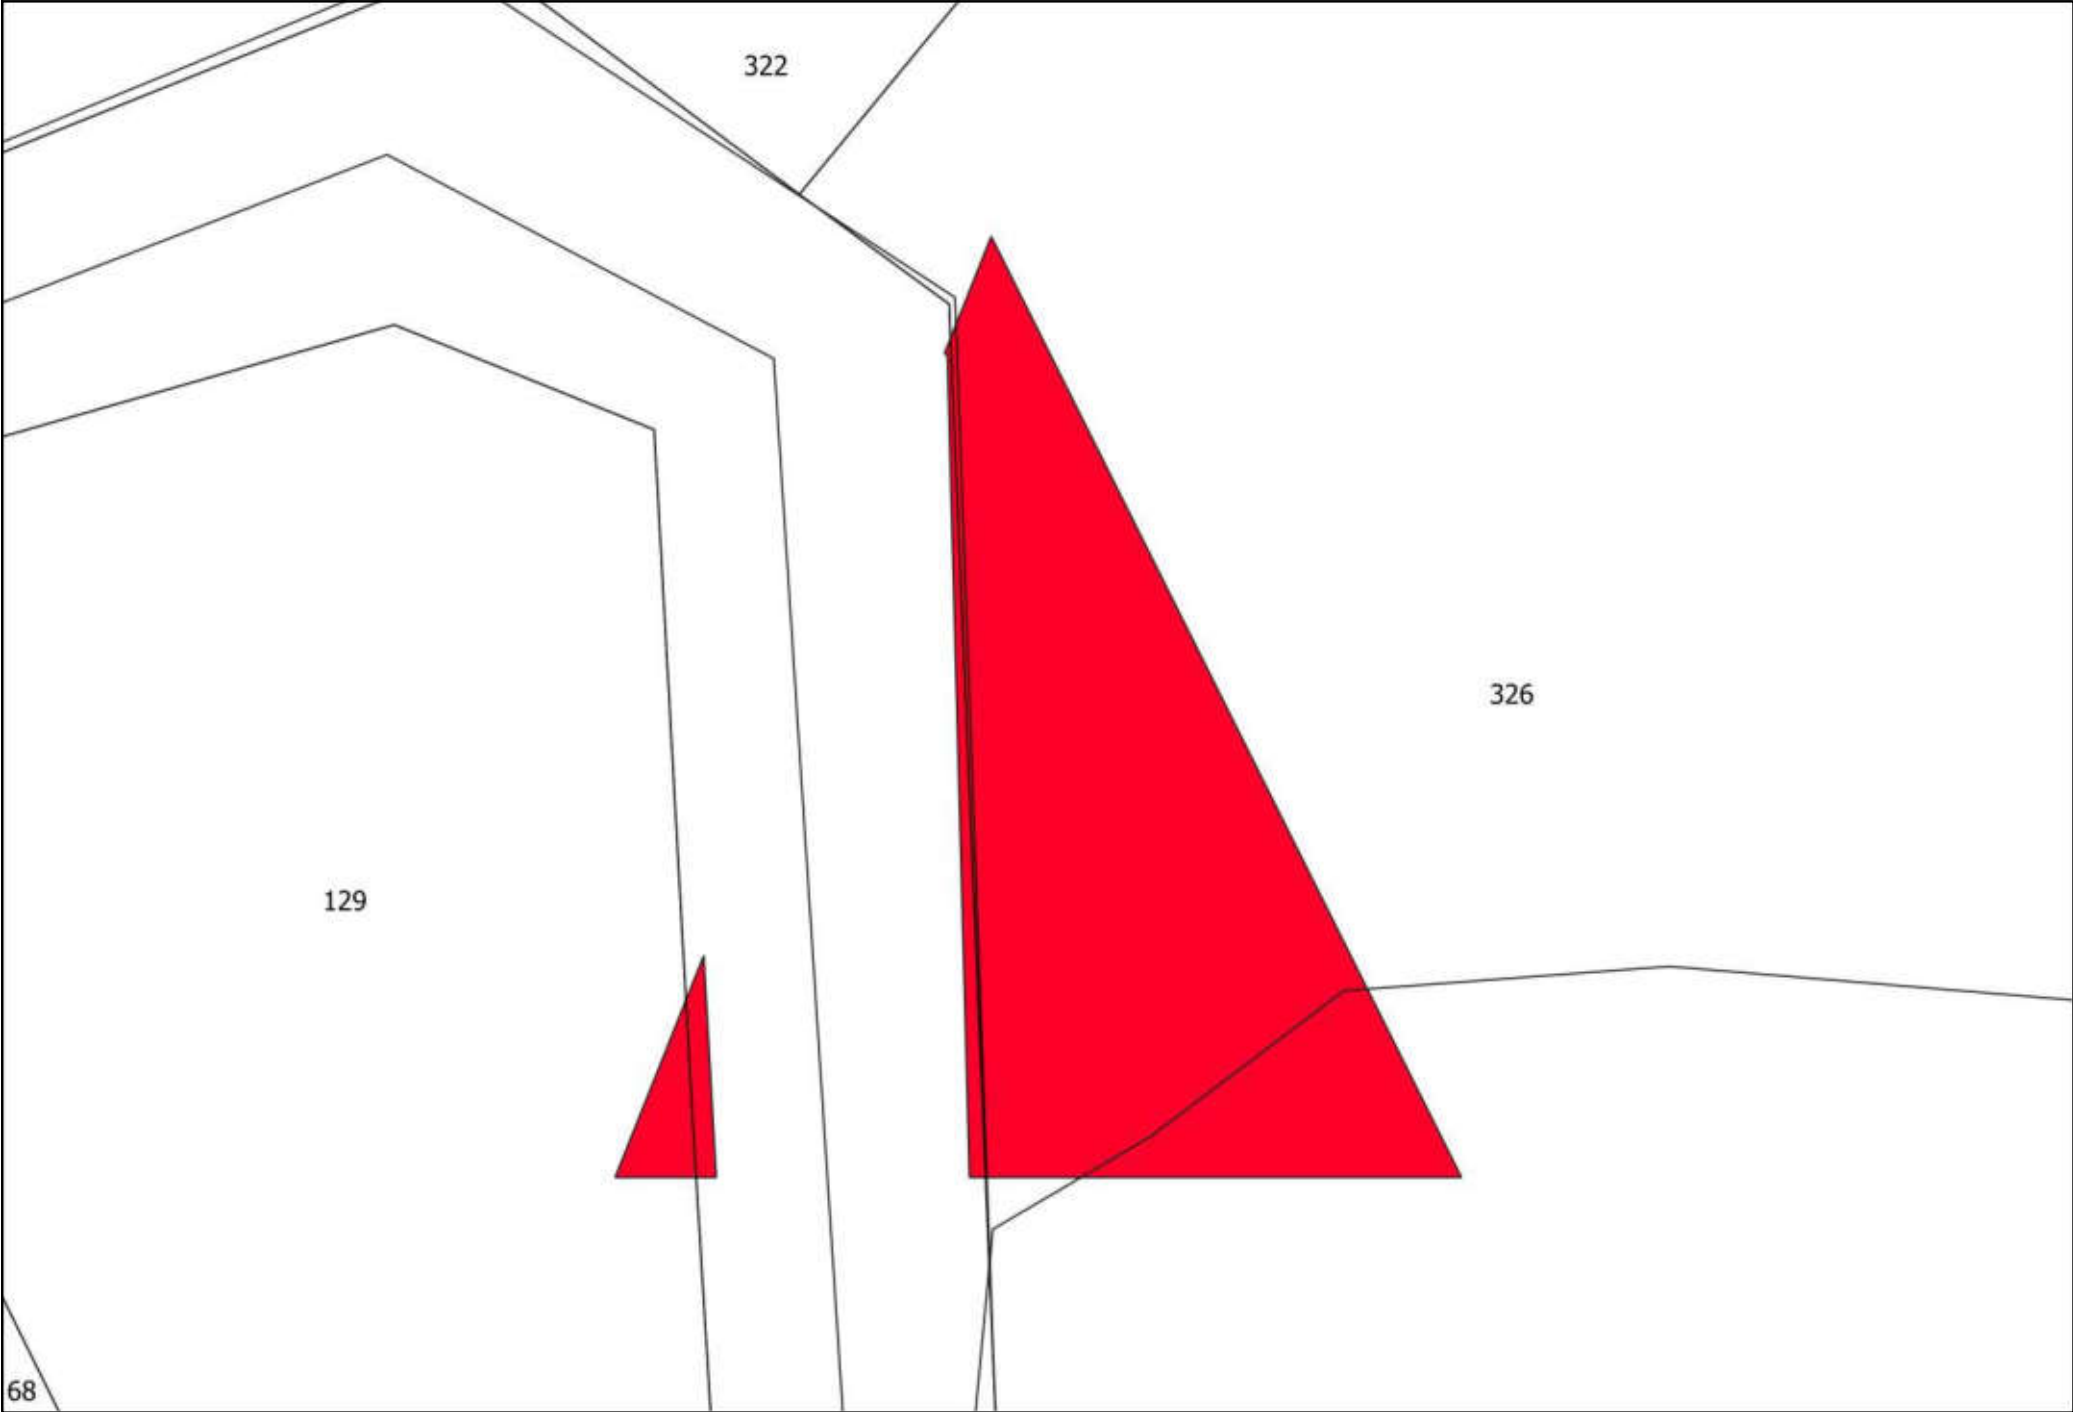

ATLANTE

DCC. N. ... del ...

ID:

Approvazione:

DCC. N. ... del ...

107

79

50

69

106

92

25

72

91

75

100

A technical drawing on a white background. A large, irregular polygon is shaded in a solid red color. The polygon is tilted, with its longer sides running from the upper-left towards the lower-right. It has a small, sharp protrusion at its bottom-right corner. The number '100' is printed in black text inside the red polygon, towards its right side. The entire drawing is enclosed in a thin black rectangular border. In the top-left corner of this border, the number '91' is written. In the top-right corner, the number '75' is written. Two thin black lines cross the top of the frame, one on the left and one on the right, meeting at a point near the top center.