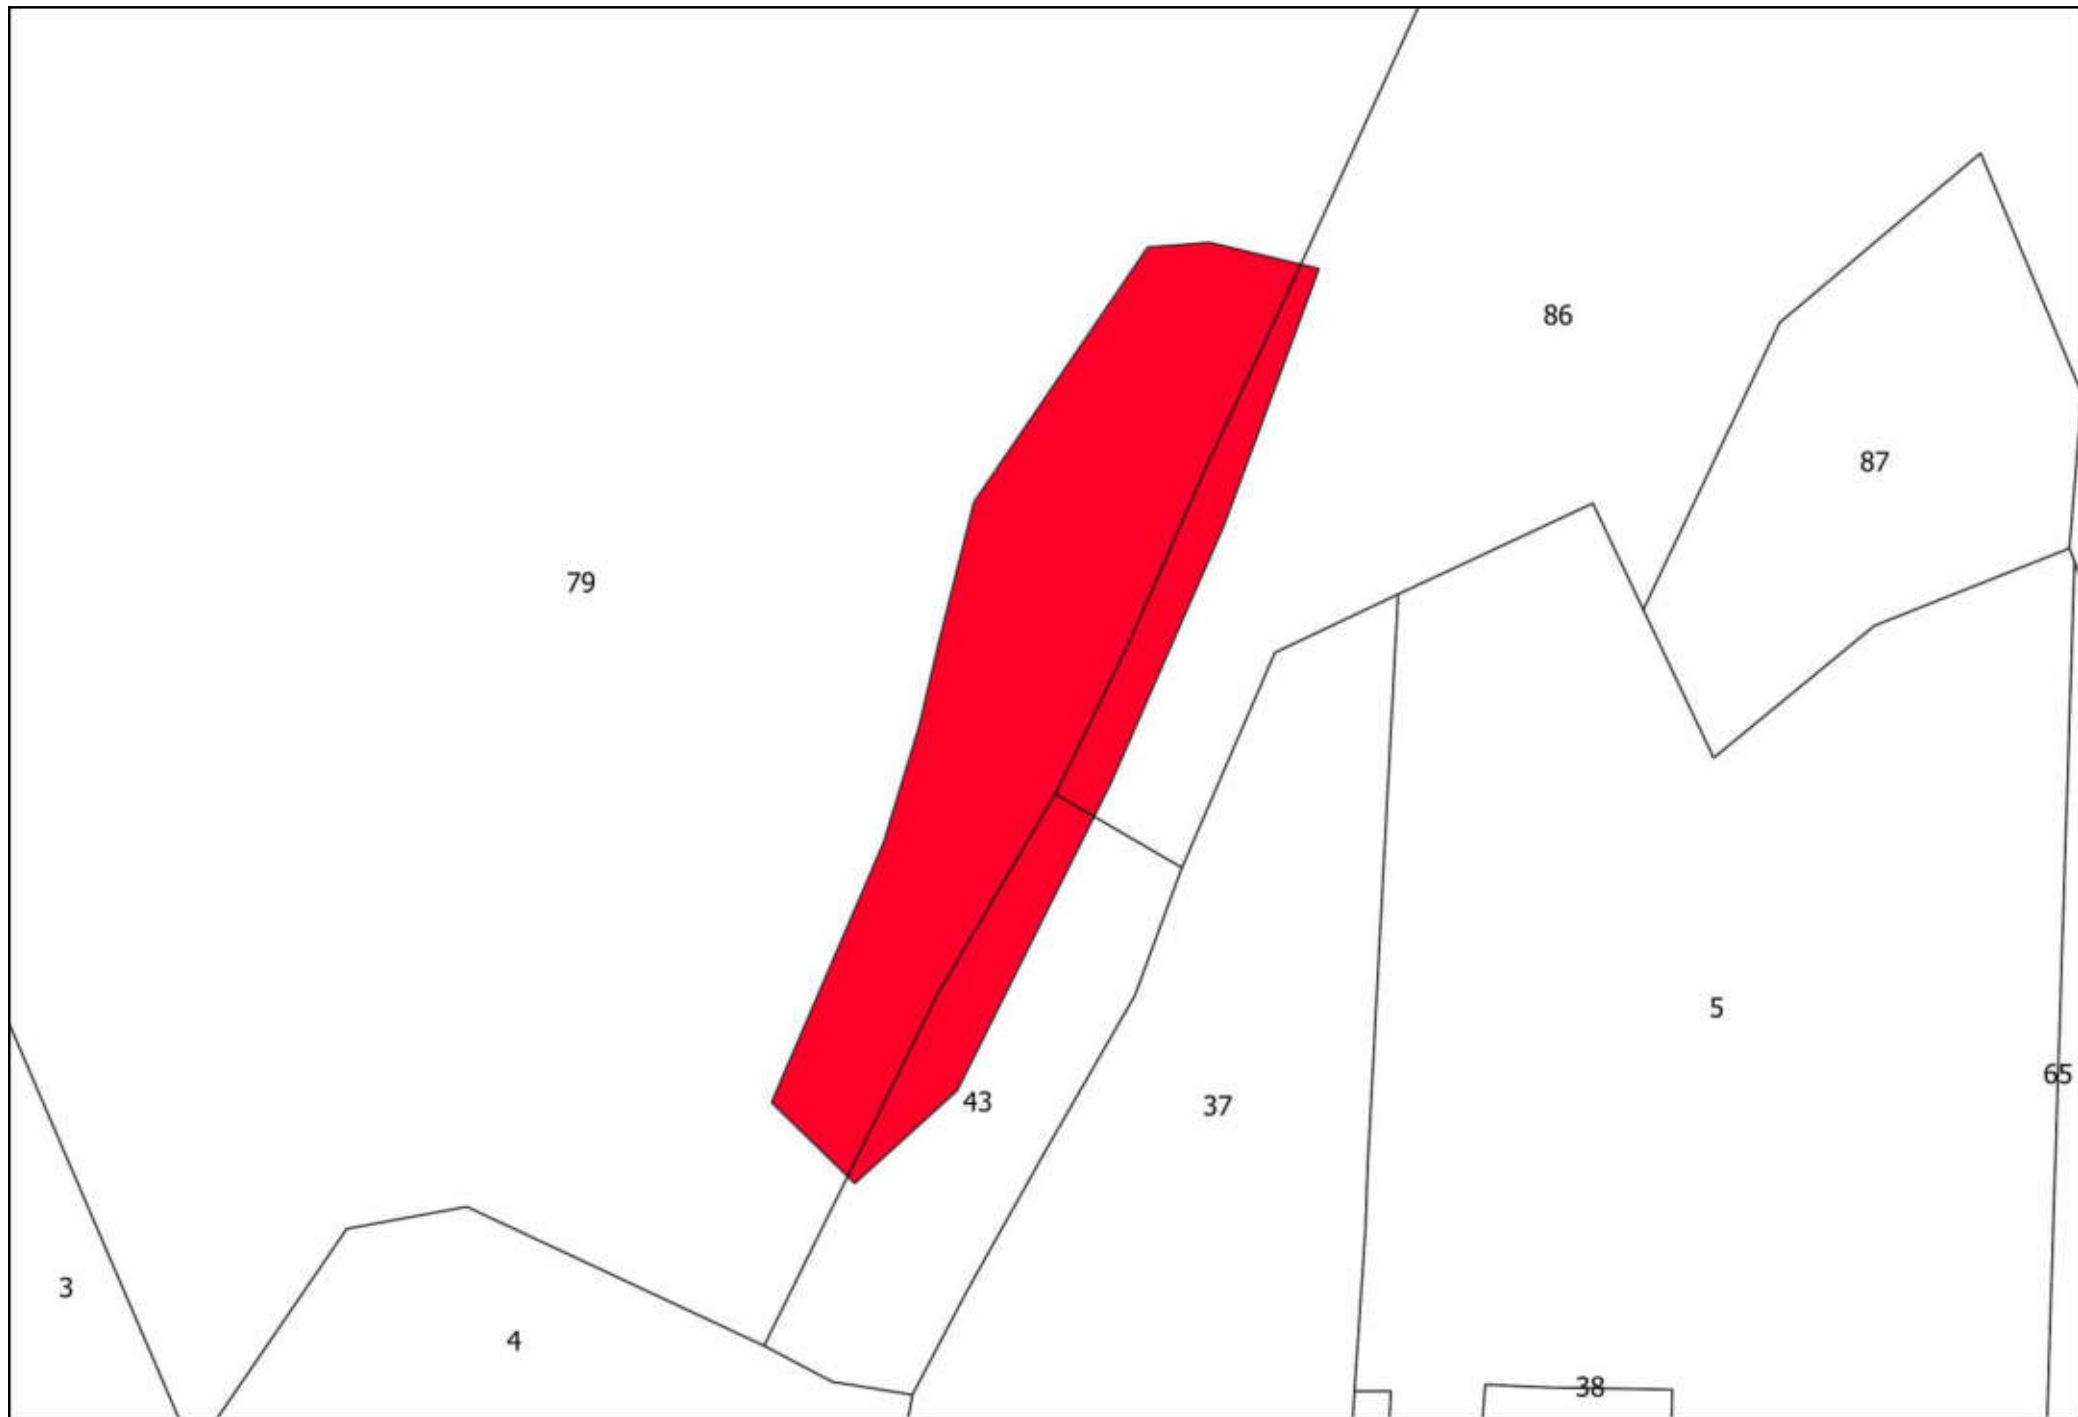

69

106

92

25

72

91

75

100

A technical drawing on a white background. A large, irregular polygon is shaded in a solid red color. The polygon is tilted, with its longer sides running from the upper-left towards the lower-right. It has a small, sharp protrusion at its bottom-right corner. The number '100' is printed in black text inside the red polygon, towards its right side. The entire drawing is enclosed in a thin black rectangular border. In the top-left corner of this border, the number '91' is written. In the top-right corner, the number '75' is written. Two thin black lines cross the top of the frame, one on the left and one on the right, meeting at a point near the top center.