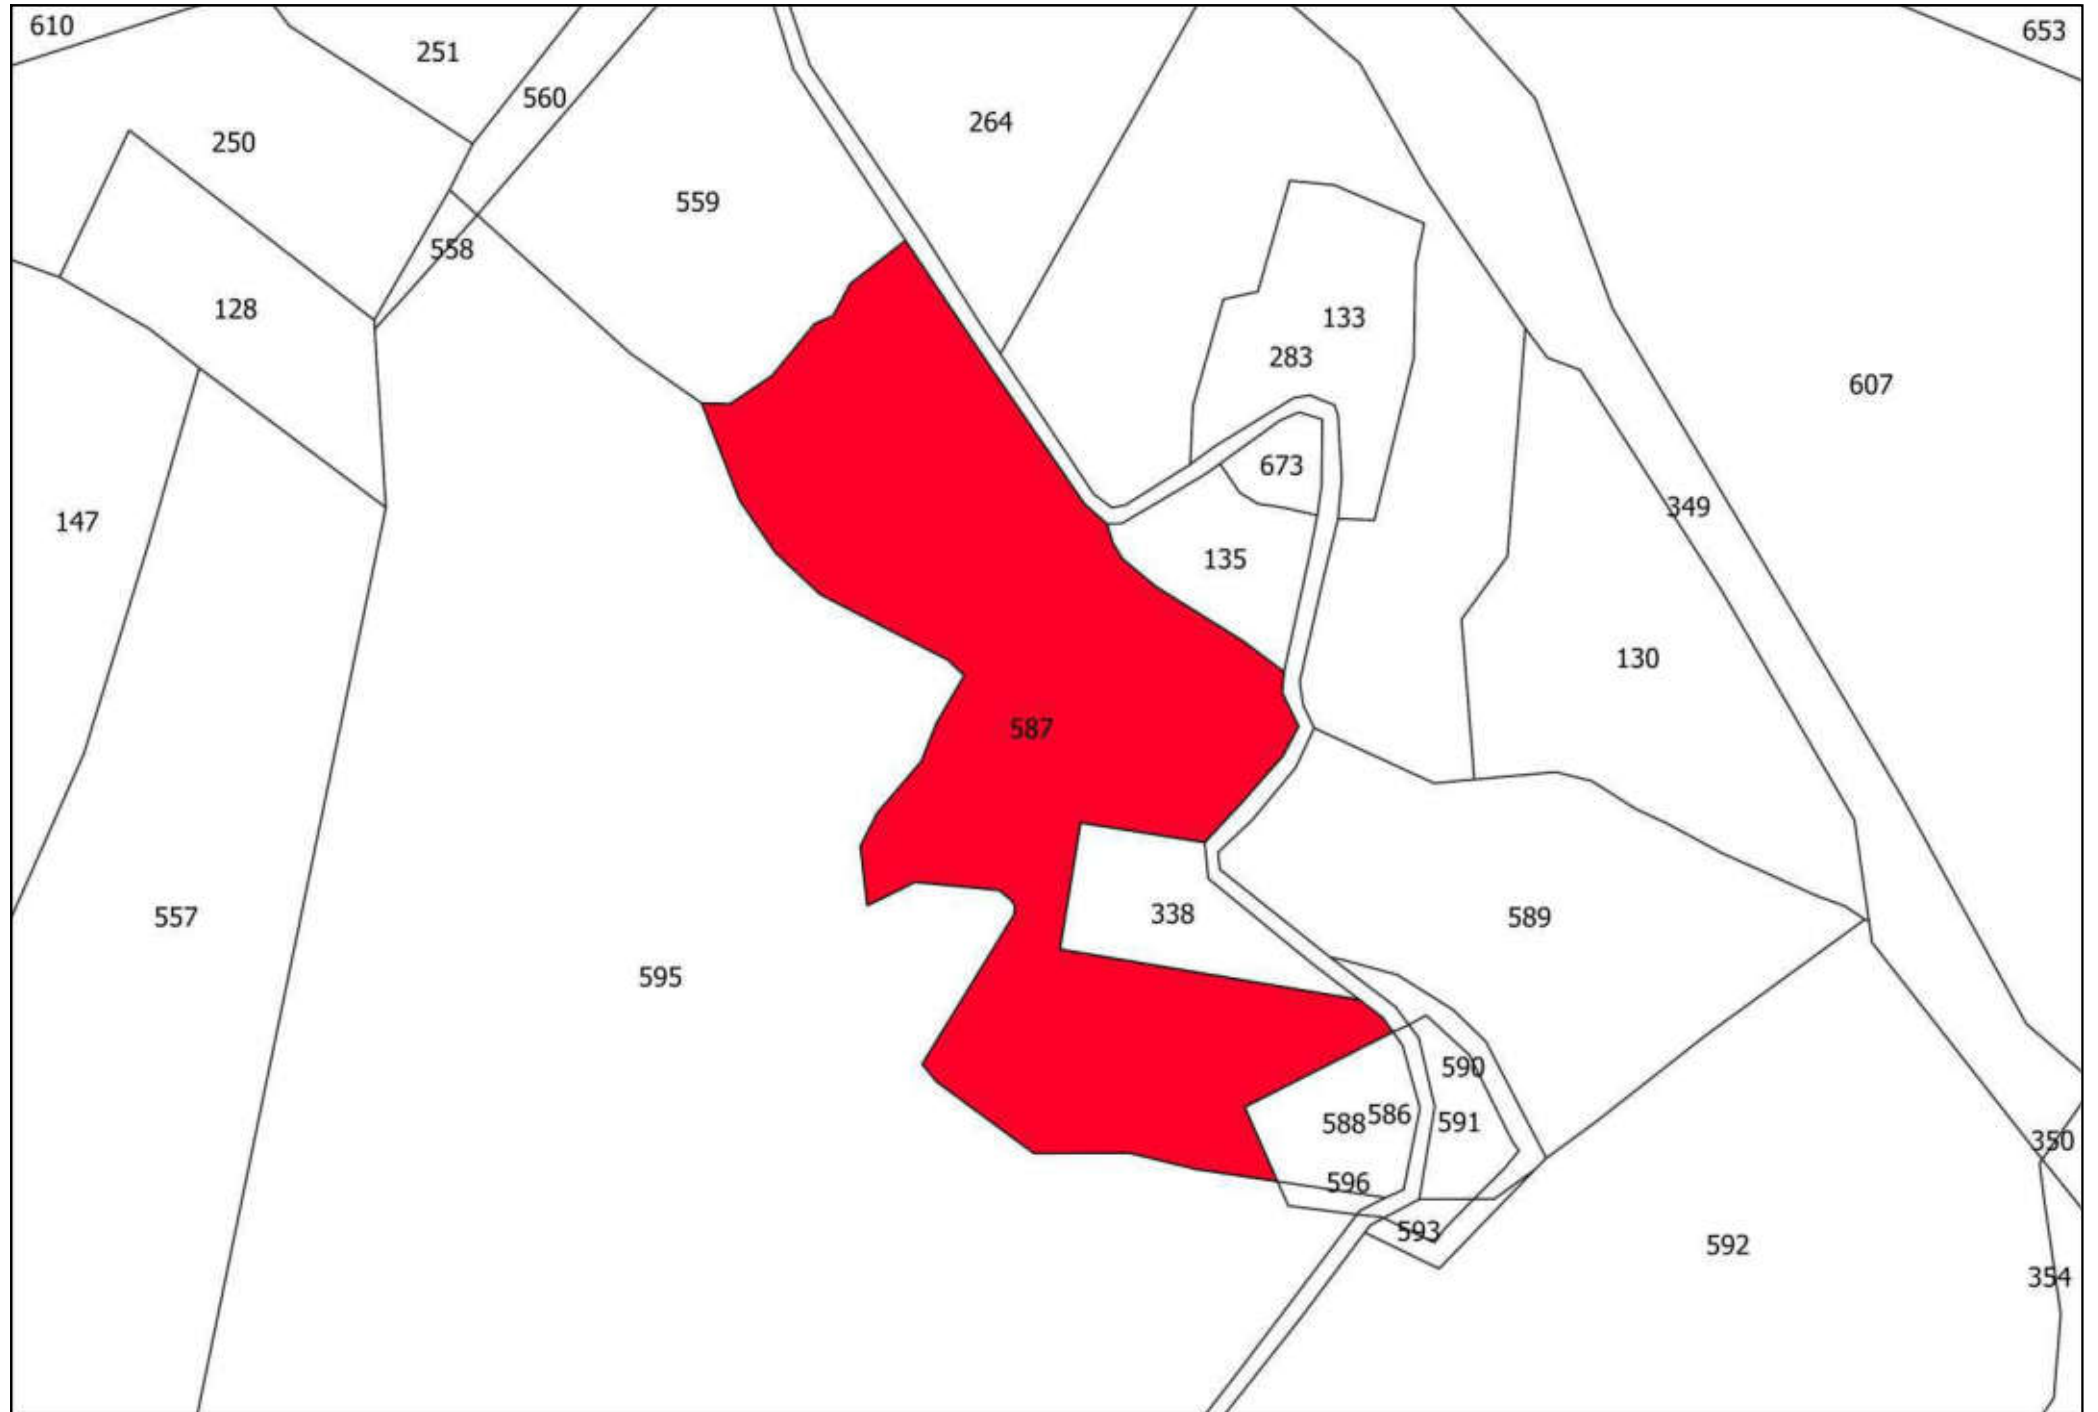

COMUNE DI AREZZO

Servizio Governo del Territorio

Settore Pianificazione Urbanistica

CATASTO INCENDI
2023

**CATASTO DEI BOSCHI PERCORSI DAL FUOCO E DEI PASCOLI
SITUATI ENTRO 50 METRI DAI BOSCHI PERCORSI DAL
FUOCO**

ATLANTE

DCC. N. ... del ...

ID:

Approvazione:

DCC. N. ... del ...

107

79

50

69

106

92

25

72

91

75

100

A technical drawing on a white background. A large, irregular polygon is shaded in a solid red color. The polygon is tilted, with its longer sides running from the upper-left towards the lower-right. It has a small, sharp protrusion at its bottom-right corner. The number '100' is printed in black text inside the red polygon, towards its right side. The entire drawing is enclosed in a thin black rectangular border. In the top-left corner of this border, the number '91' is written. In the top-right corner, the number '75' is written. Two thin black lines cross the top of the frame, one on the left and one on the right, meeting at a point near the top center.