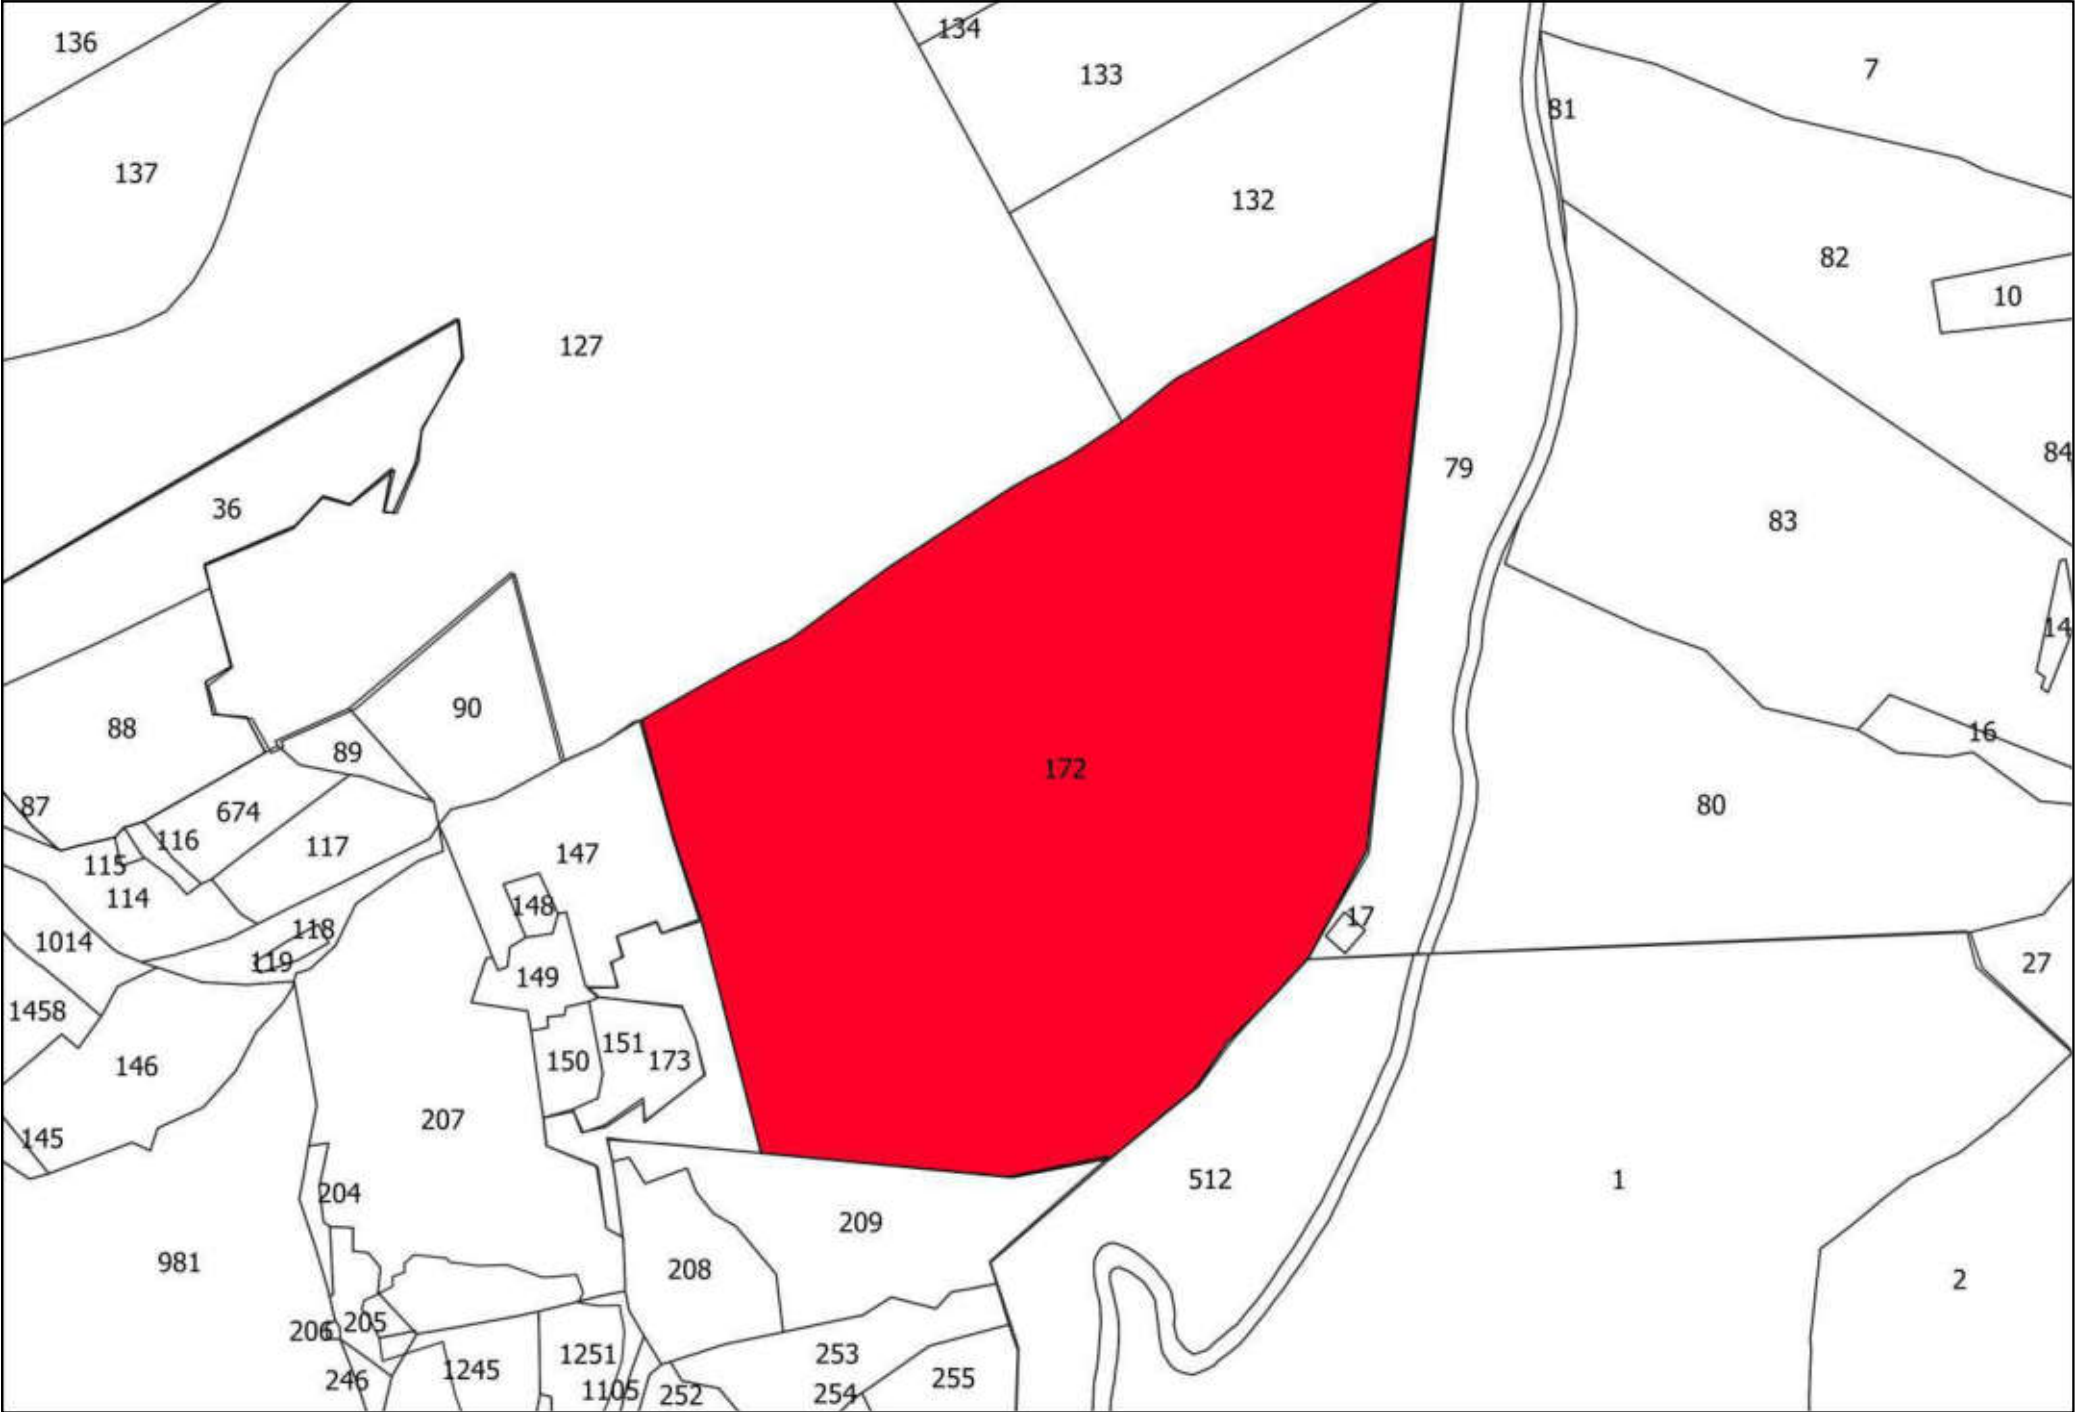

COMUNE DI AREZZO

Servizio Governo del Territorio

Settore Pianificazione Urbanistica

CATASTO INCENDI
2023

**CATASTO DEI BOSCHI PERCORSI DAL FUOCO E DEI PASCOLI
SITUATI ENTRO 50 METRI DAI BOSCHI PERCORSI DAL
FUOCO**

ATLANTE

DCC. N. ... del ...

ID:

Approvazione:

DCC. N. ... del ...

107

79

50

69

106

92

25

72

91

75

100

A technical drawing on a white background. A large, irregular polygon is shaded in a solid red color. The polygon is tilted, with its longer sides running from the upper-left towards the lower-right. It has a small, sharp protrusion at its bottom-right corner. The number '100' is printed in black text inside the red polygon, towards its right side. The entire drawing is enclosed in a thin black rectangular border. In the top-left corner of this border, the number '91' is written. In the top-right corner, the number '75' is written. Two thin black lines cross the top of the frame, one on the left and one on the right, meeting at a point near the top center.