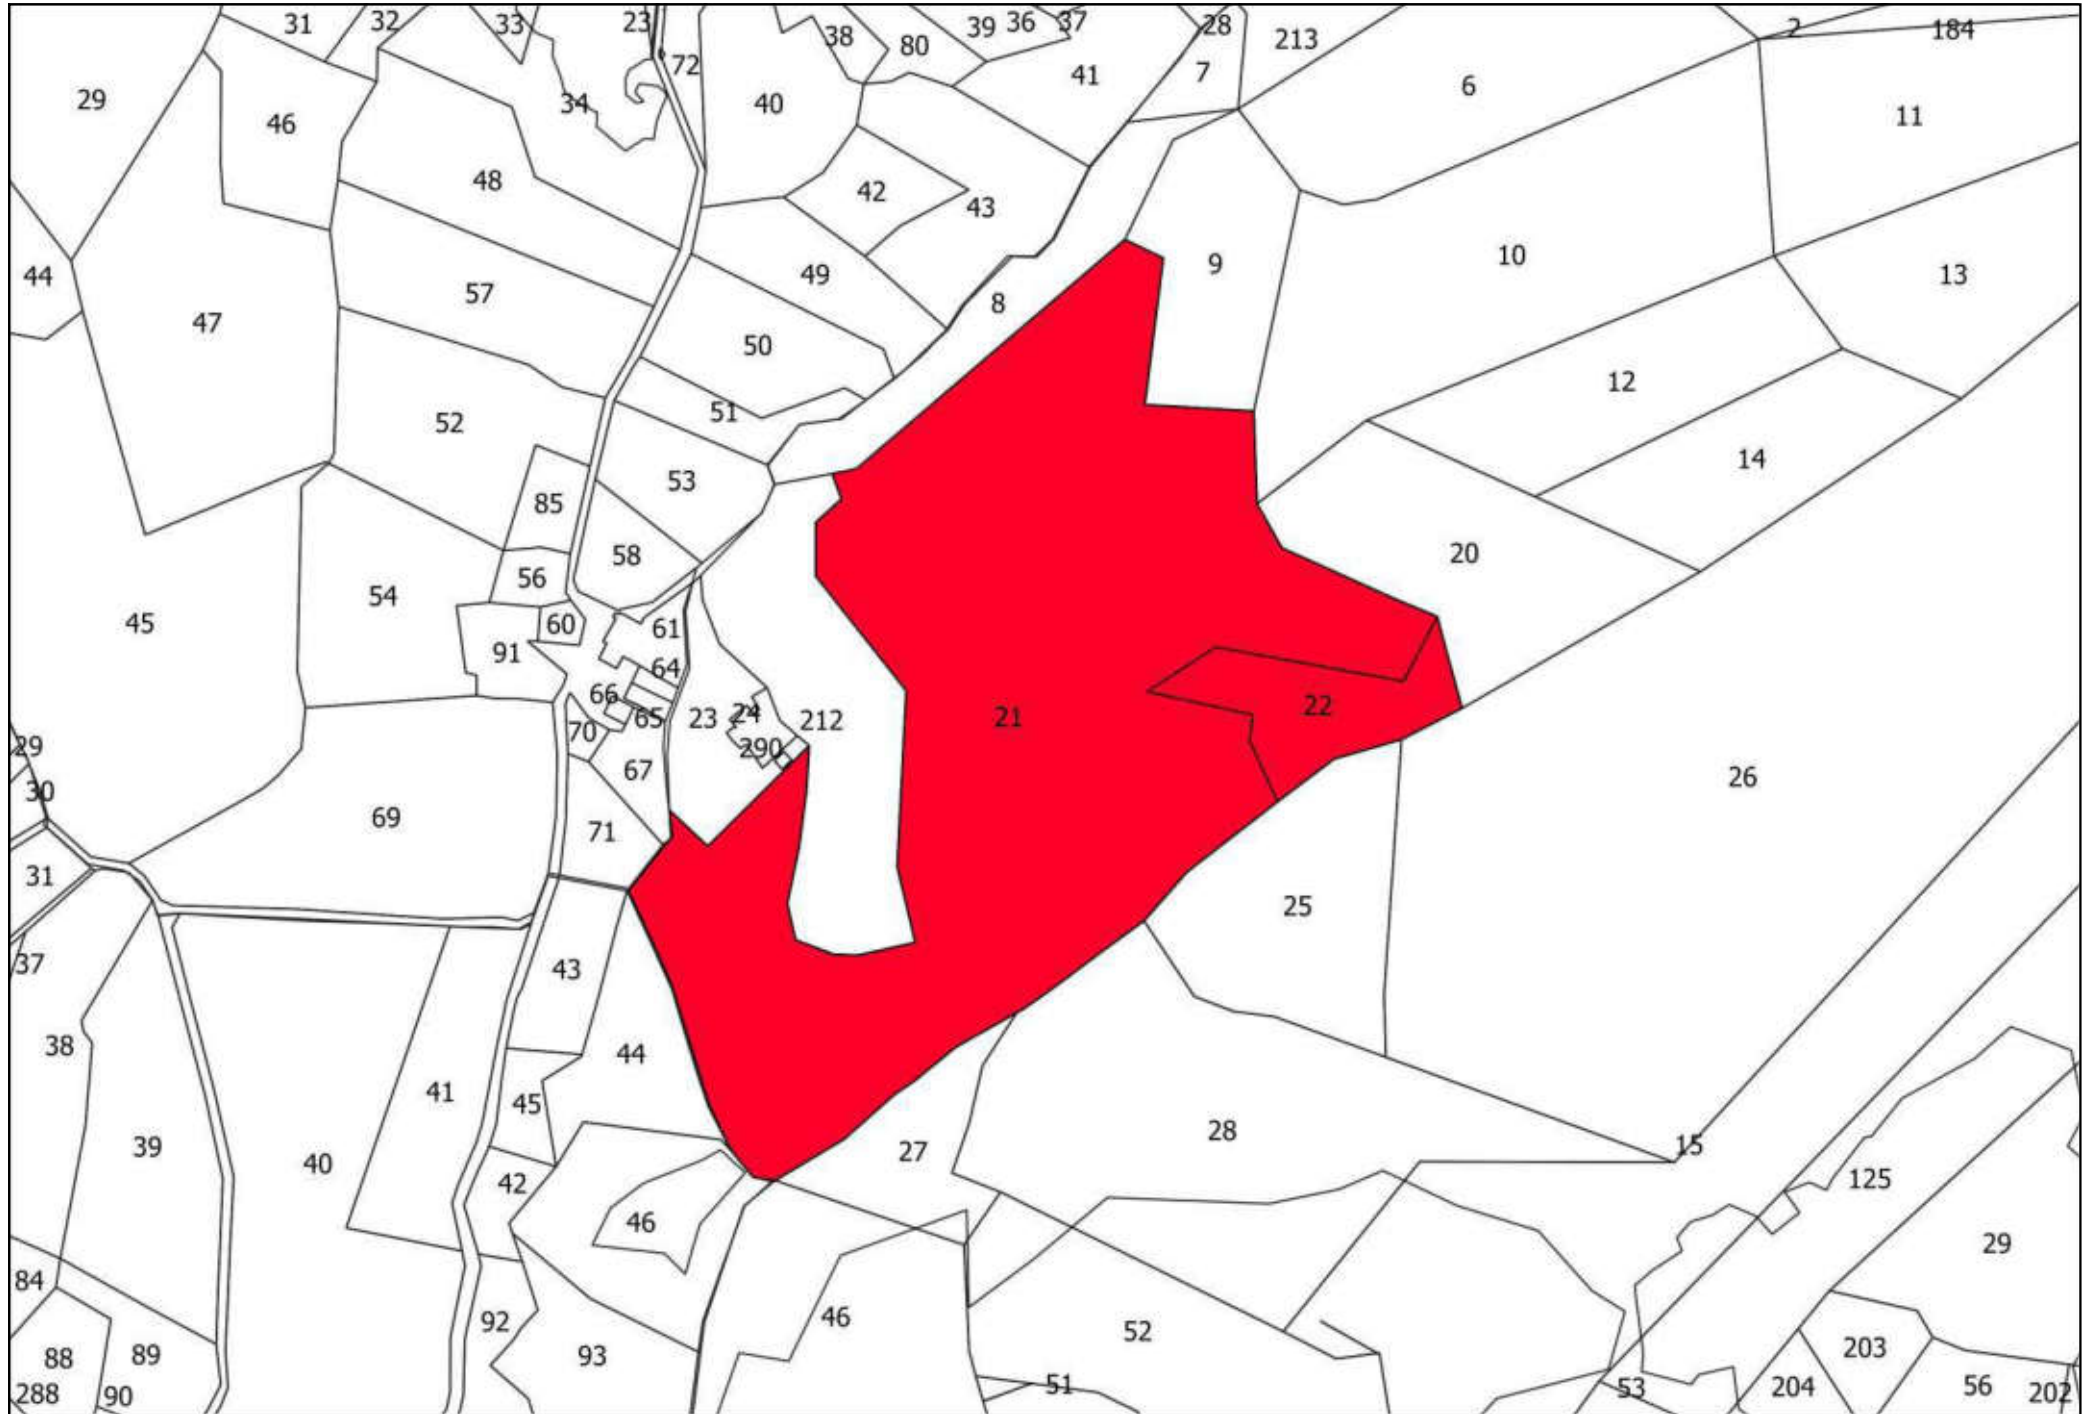

COMUNE DI AREZZO

Servizio Governo del Territorio

Settore Pianificazione Urbanistica

CATASTO INCENDI
2023

**CATASTO DEI BOSCHI PERCORSI DAL FUOCO E DEI PASCOLI
SITUATI ENTRO 50 METRI DAI BOSCHI PERCORSI DAL
FUOCO**

ATLANTE

DCC. N. ... del ...

ID:

Approvazione:

DCC. N. ... del ...

107

79

50

69

106

92

25

72

91

75

100

A technical drawing on a white background. A large, irregular polygon is shaded in a solid red color. The polygon is tilted, with its longer sides running from the upper-left towards the lower-right. It has a small, sharp protrusion at its bottom-right corner. The number '100' is printed in black text inside the red polygon, towards its right side. The entire drawing is enclosed in a thin black rectangular border. In the top-left corner of this border, the number '91' is written. In the top-right corner, the number '75' is written. Two thin black lines cross the top of the frame, one on the left and one on the right, meeting at a point near the top center.