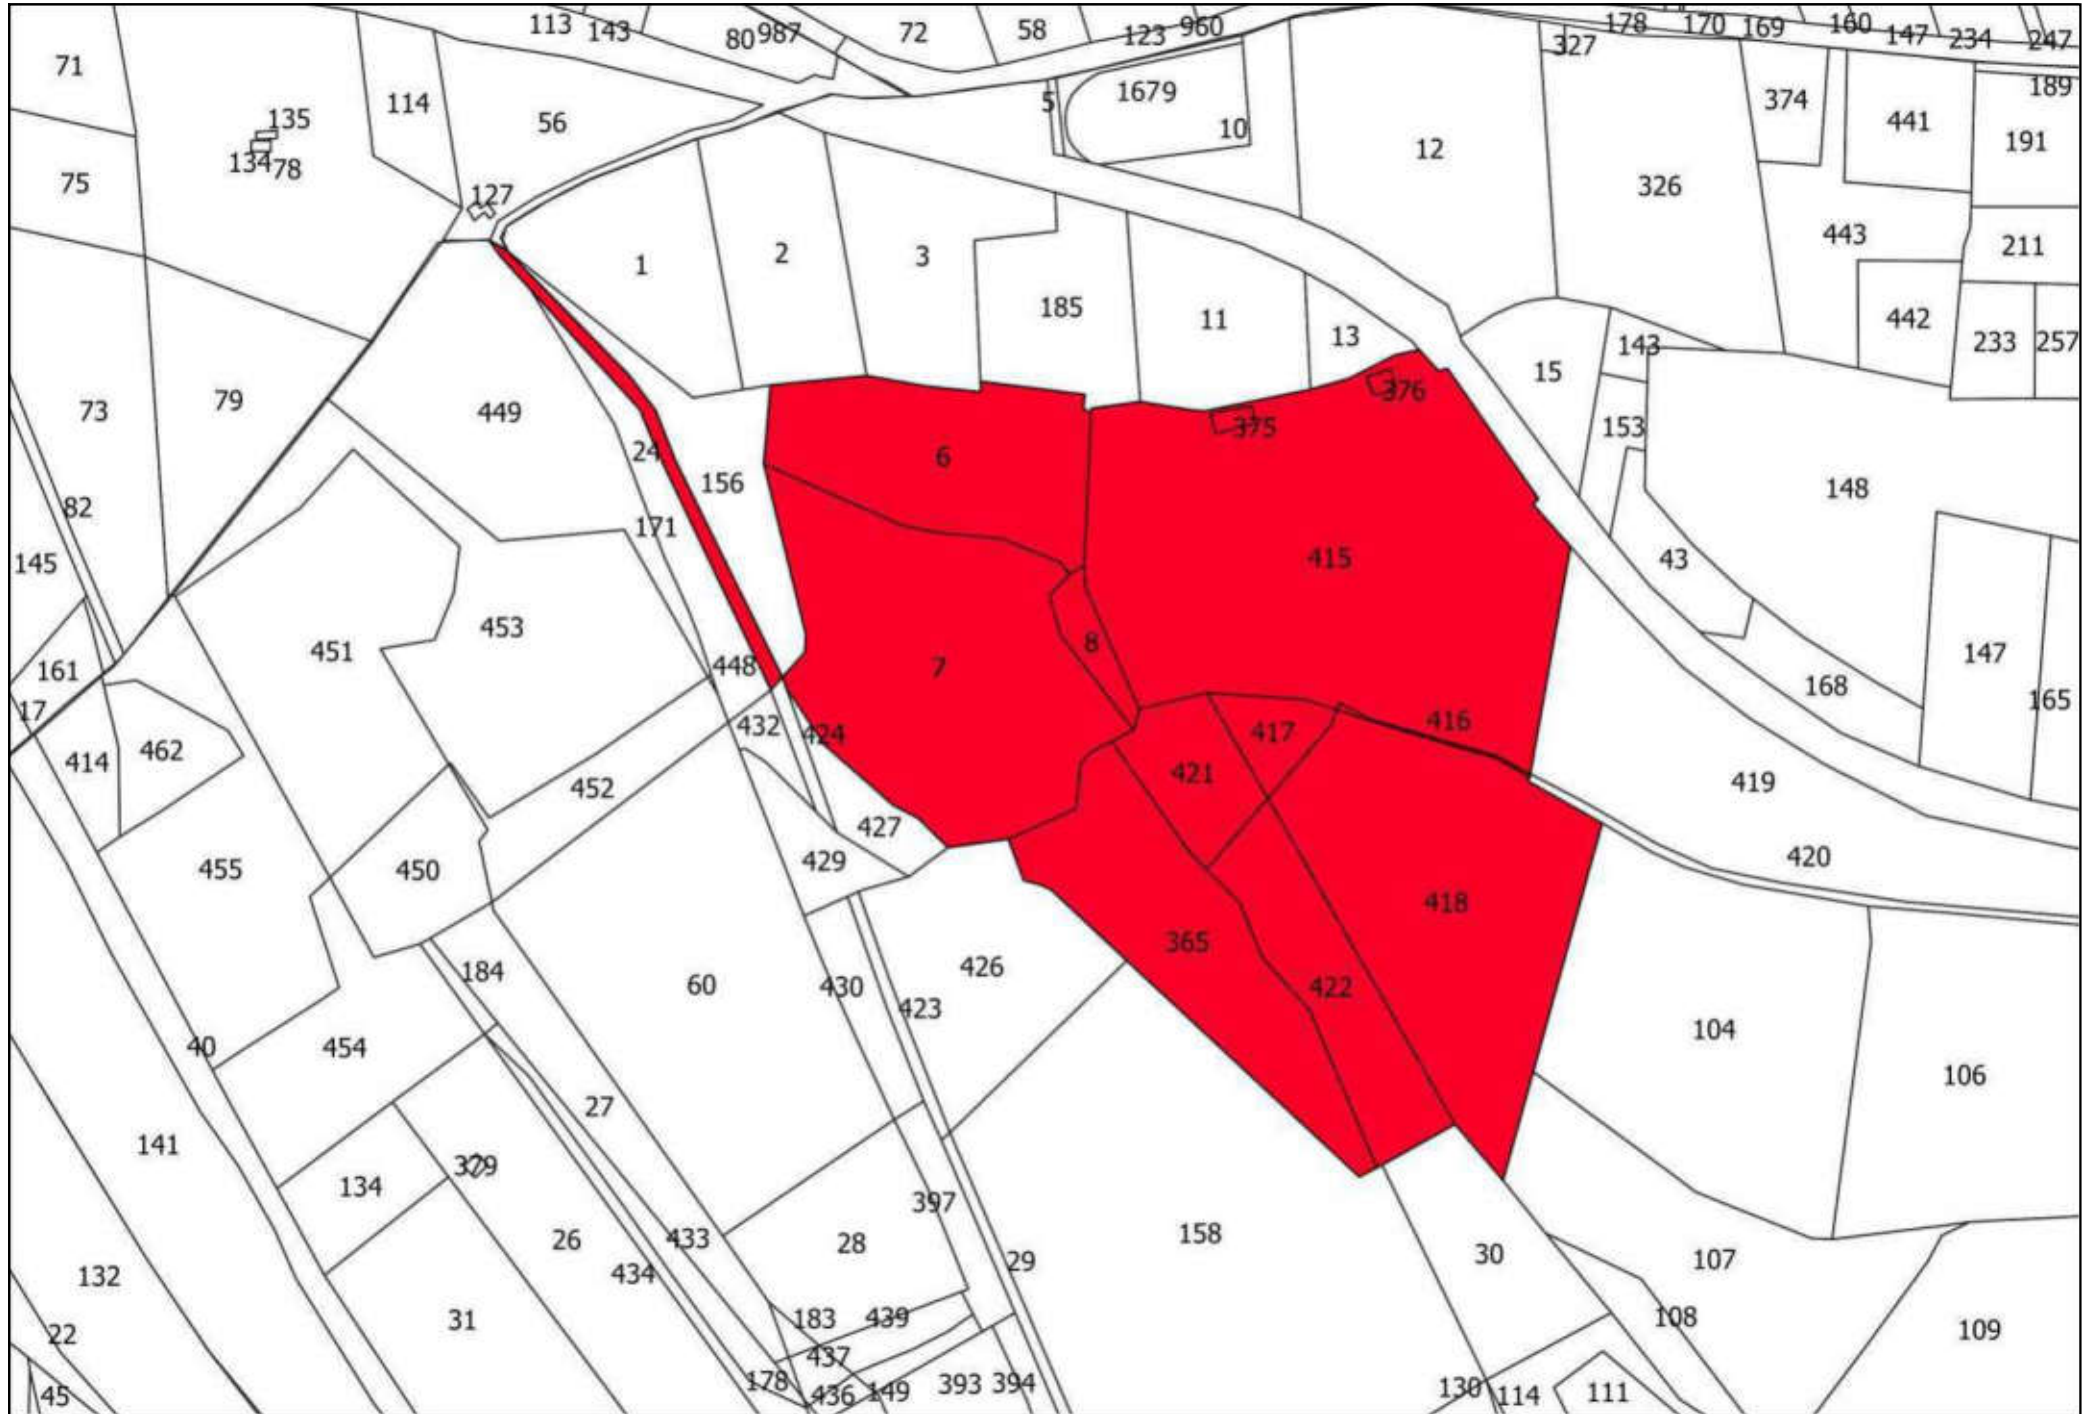

COMUNE DI AREZZO

Servizio Governo del Territorio

Settore Pianificazione Urbanistica

CATASTO INCENDI
2023

**CATASTO DEI BOSCHI PERCORSI DAL FUOCO E DEI PASCOLI
SITUATI ENTRO 50 METRI DAI BOSCHI PERCORSI DAL
FUOCO**

ATLANTE

DCC. N. ... del ...

ID:

Approvazione:

DCC. N. ... del ...

107

79

50

69

106

92

25

72

91

75

100

A technical drawing on a white background. A large, irregular polygon is shaded in a solid red color. The polygon is tilted, with its longer sides running from the upper-left towards the lower-right. It has a small, sharp protrusion at its bottom-right corner. The number '100' is printed in black text inside the red polygon, towards its right side. The entire drawing is enclosed in a thin black rectangular border. In the top-left corner of this border, the number '91' is written. In the top-right corner, the number '75' is written. Two thin black lines cross the top of the frame, one on the left and one on the right, meeting at a point near the top center.