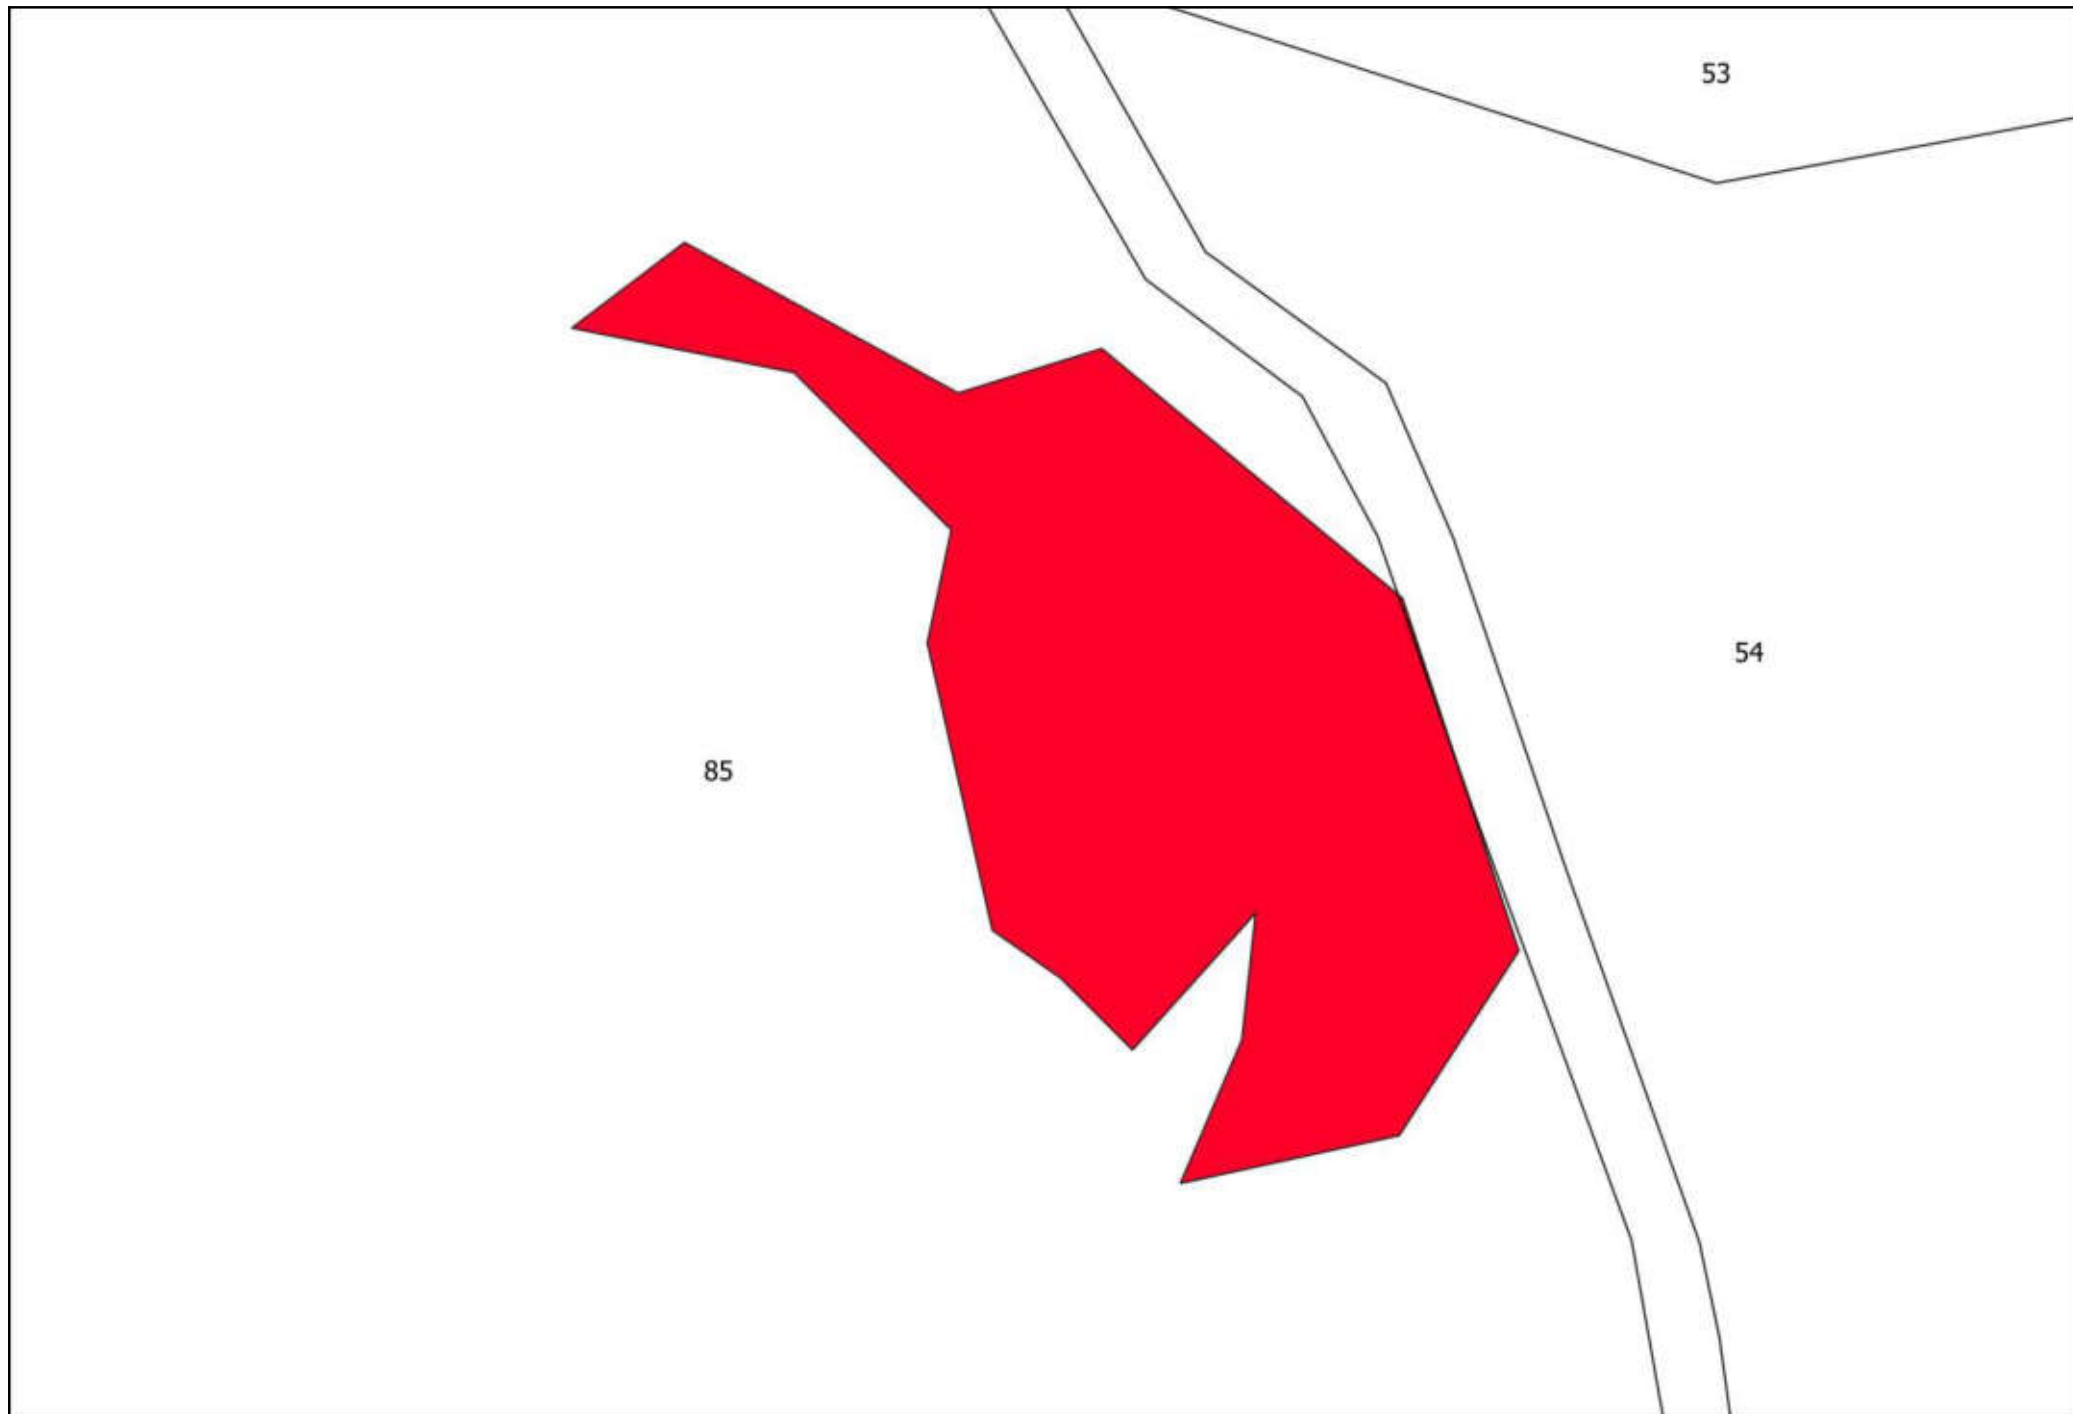

COMUNE DI AREZZO

Servizio Governo del Territorio

Settore Pianificazione Urbanistica

CATASTO INCENDI
2023

**CATASTO DEI BOSCHI PERCORSI DAL FUOCO E DEI PASCOLI
SITUATI ENTRO 50 METRI DAI BOSCHI PERCORSI DAL
FUOCO**

ATLANTE

DCC. N. ... del ...

ID:

Approvazione:

DCC. N. ... del ...

107

79

50

69

106

92

25

72

91

75

100

A technical drawing on a white background. A large, irregular polygon is shaded in a solid red color. The polygon is tilted, with its longer sides running from the upper-left towards the lower-right. It has a small, sharp protrusion at its bottom-right corner. The number '100' is printed in black text inside the red polygon, towards its right side. The entire drawing is enclosed in a thin black rectangular border. In the top-left corner of this border, the number '91' is written. In the top-right corner, the number '75' is written. Two thin black lines cross the top of the frame, one on the left and one on the right, meeting at a point near the top center.