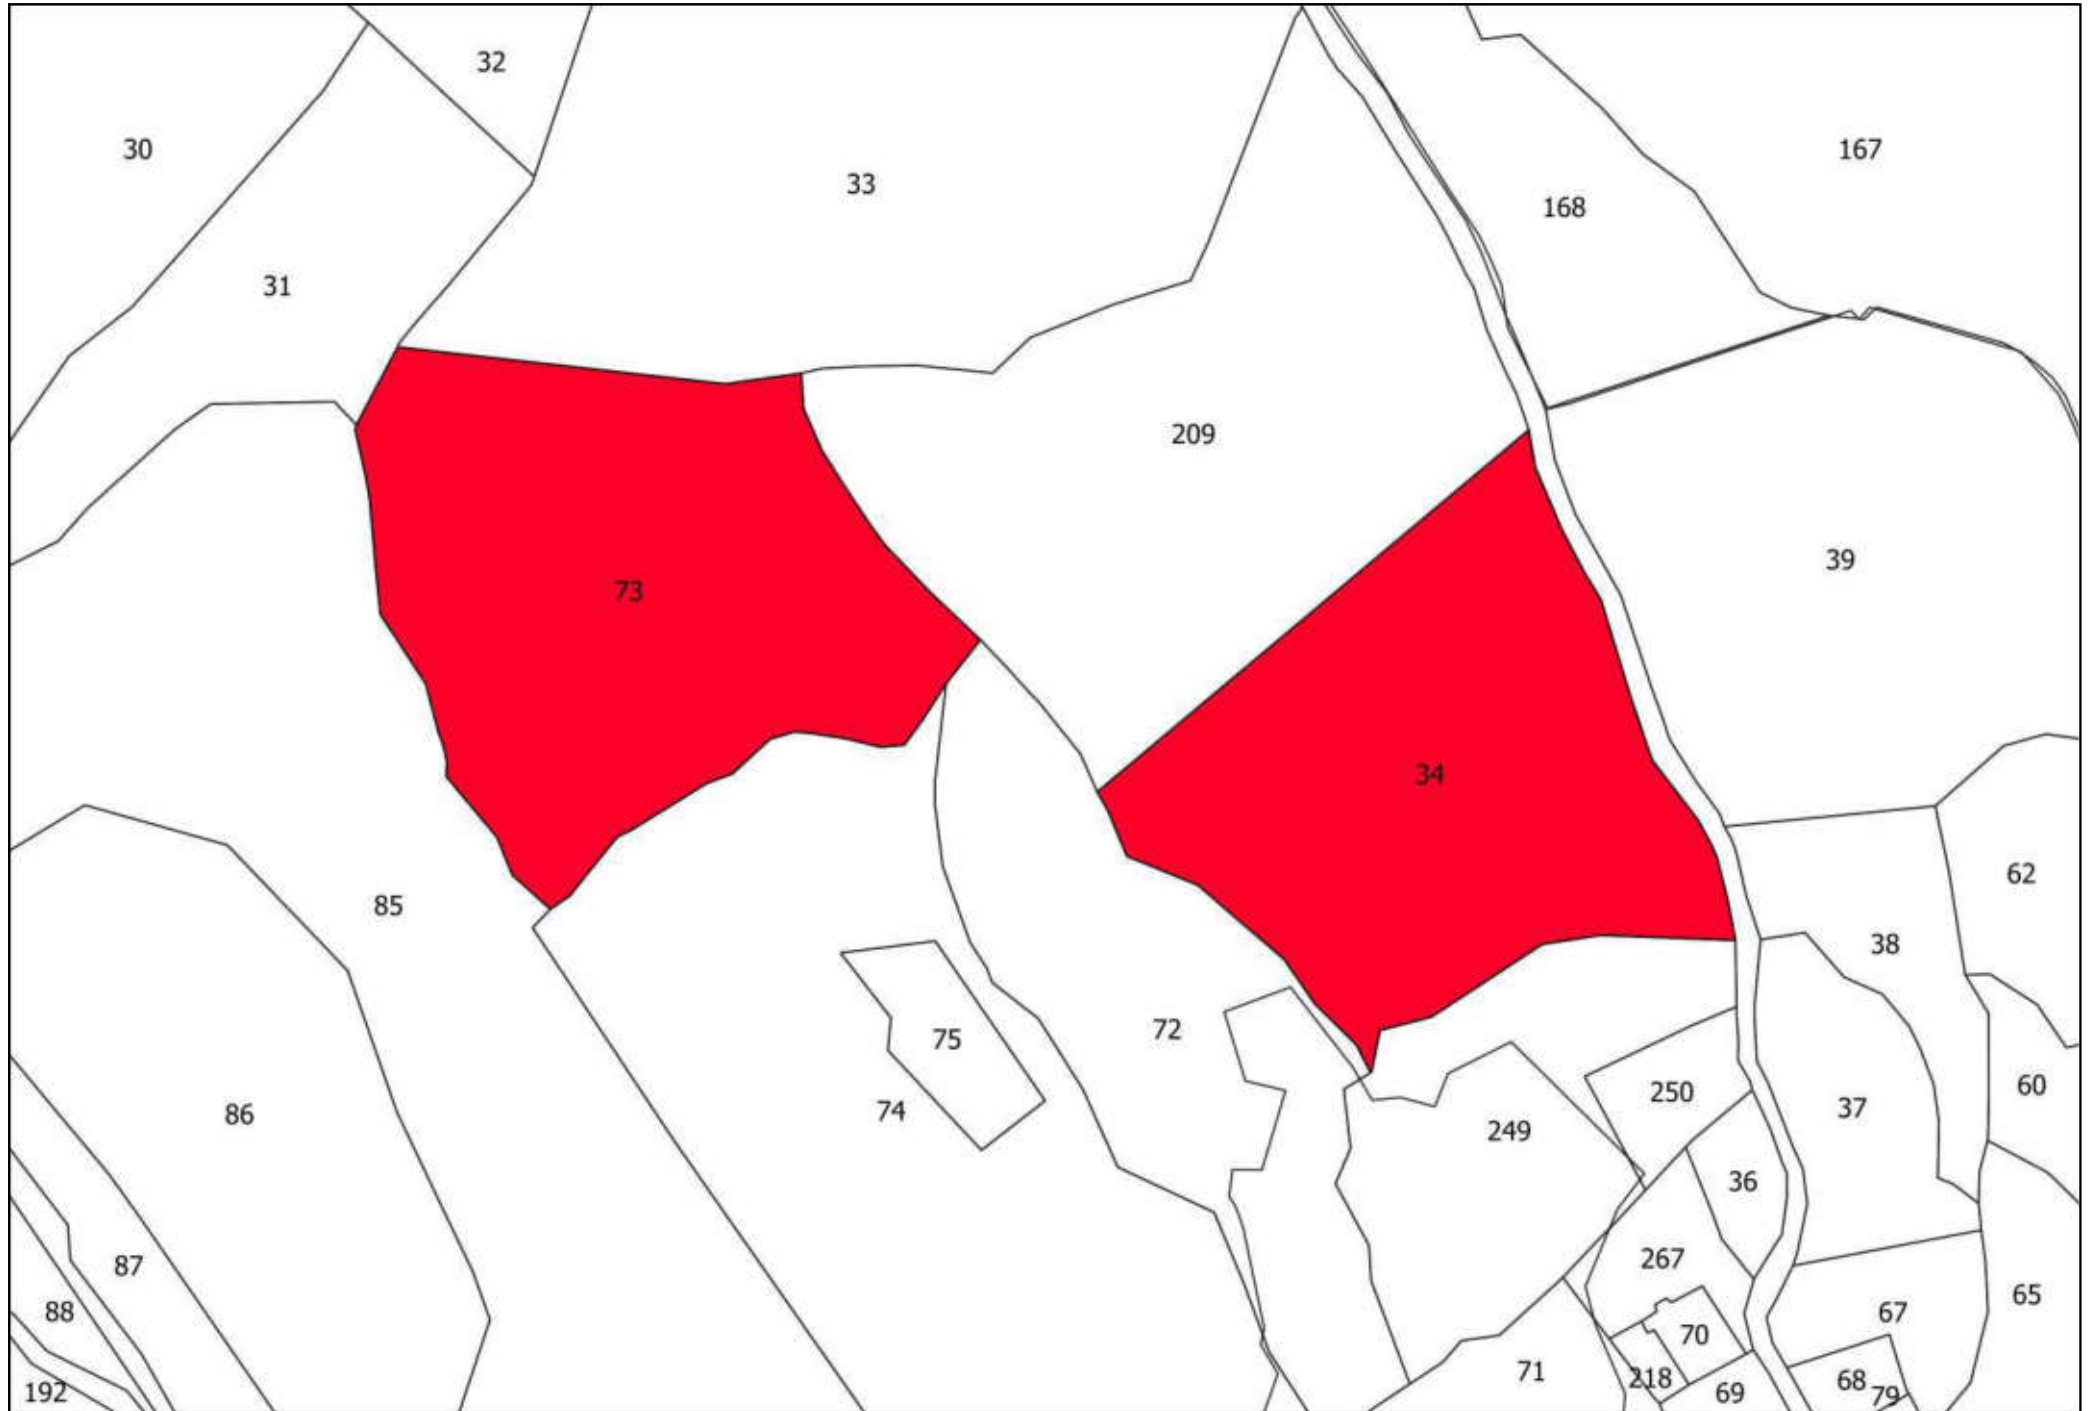

COMUNE DI AREZZO

Servizio Governo del Territorio

Settore Pianificazione Urbanistica

CATASTO INCENDI
2023

**CATASTO DEI BOSCHI PERCORSI DAL FUOCO E DEI PASCOLI
SITUATI ENTRO 50 METRI DAI BOSCHI PERCORSI DAL
FUOCO**

ATLANTE

DCC. N. ... del ...

ID:

Approvazione:

DCC. N. ... del ...

107

79

50

69

106

92

25

72

91

75

100

A technical drawing on a white background. A large, irregular polygon is shaded in a solid red color. The polygon is tilted, with its longer sides running from the upper-left towards the lower-right. It has a small, sharp protrusion at its bottom-right corner. The number '100' is printed in black text inside the red polygon, towards its right side. The entire drawing is enclosed in a thin black rectangular border. In the top-left corner of this border, the number '91' is written. In the top-right corner, the number '75' is written. Two thin black lines cross the top of the frame, one on the left and one on the right, meeting at a point near the top center.