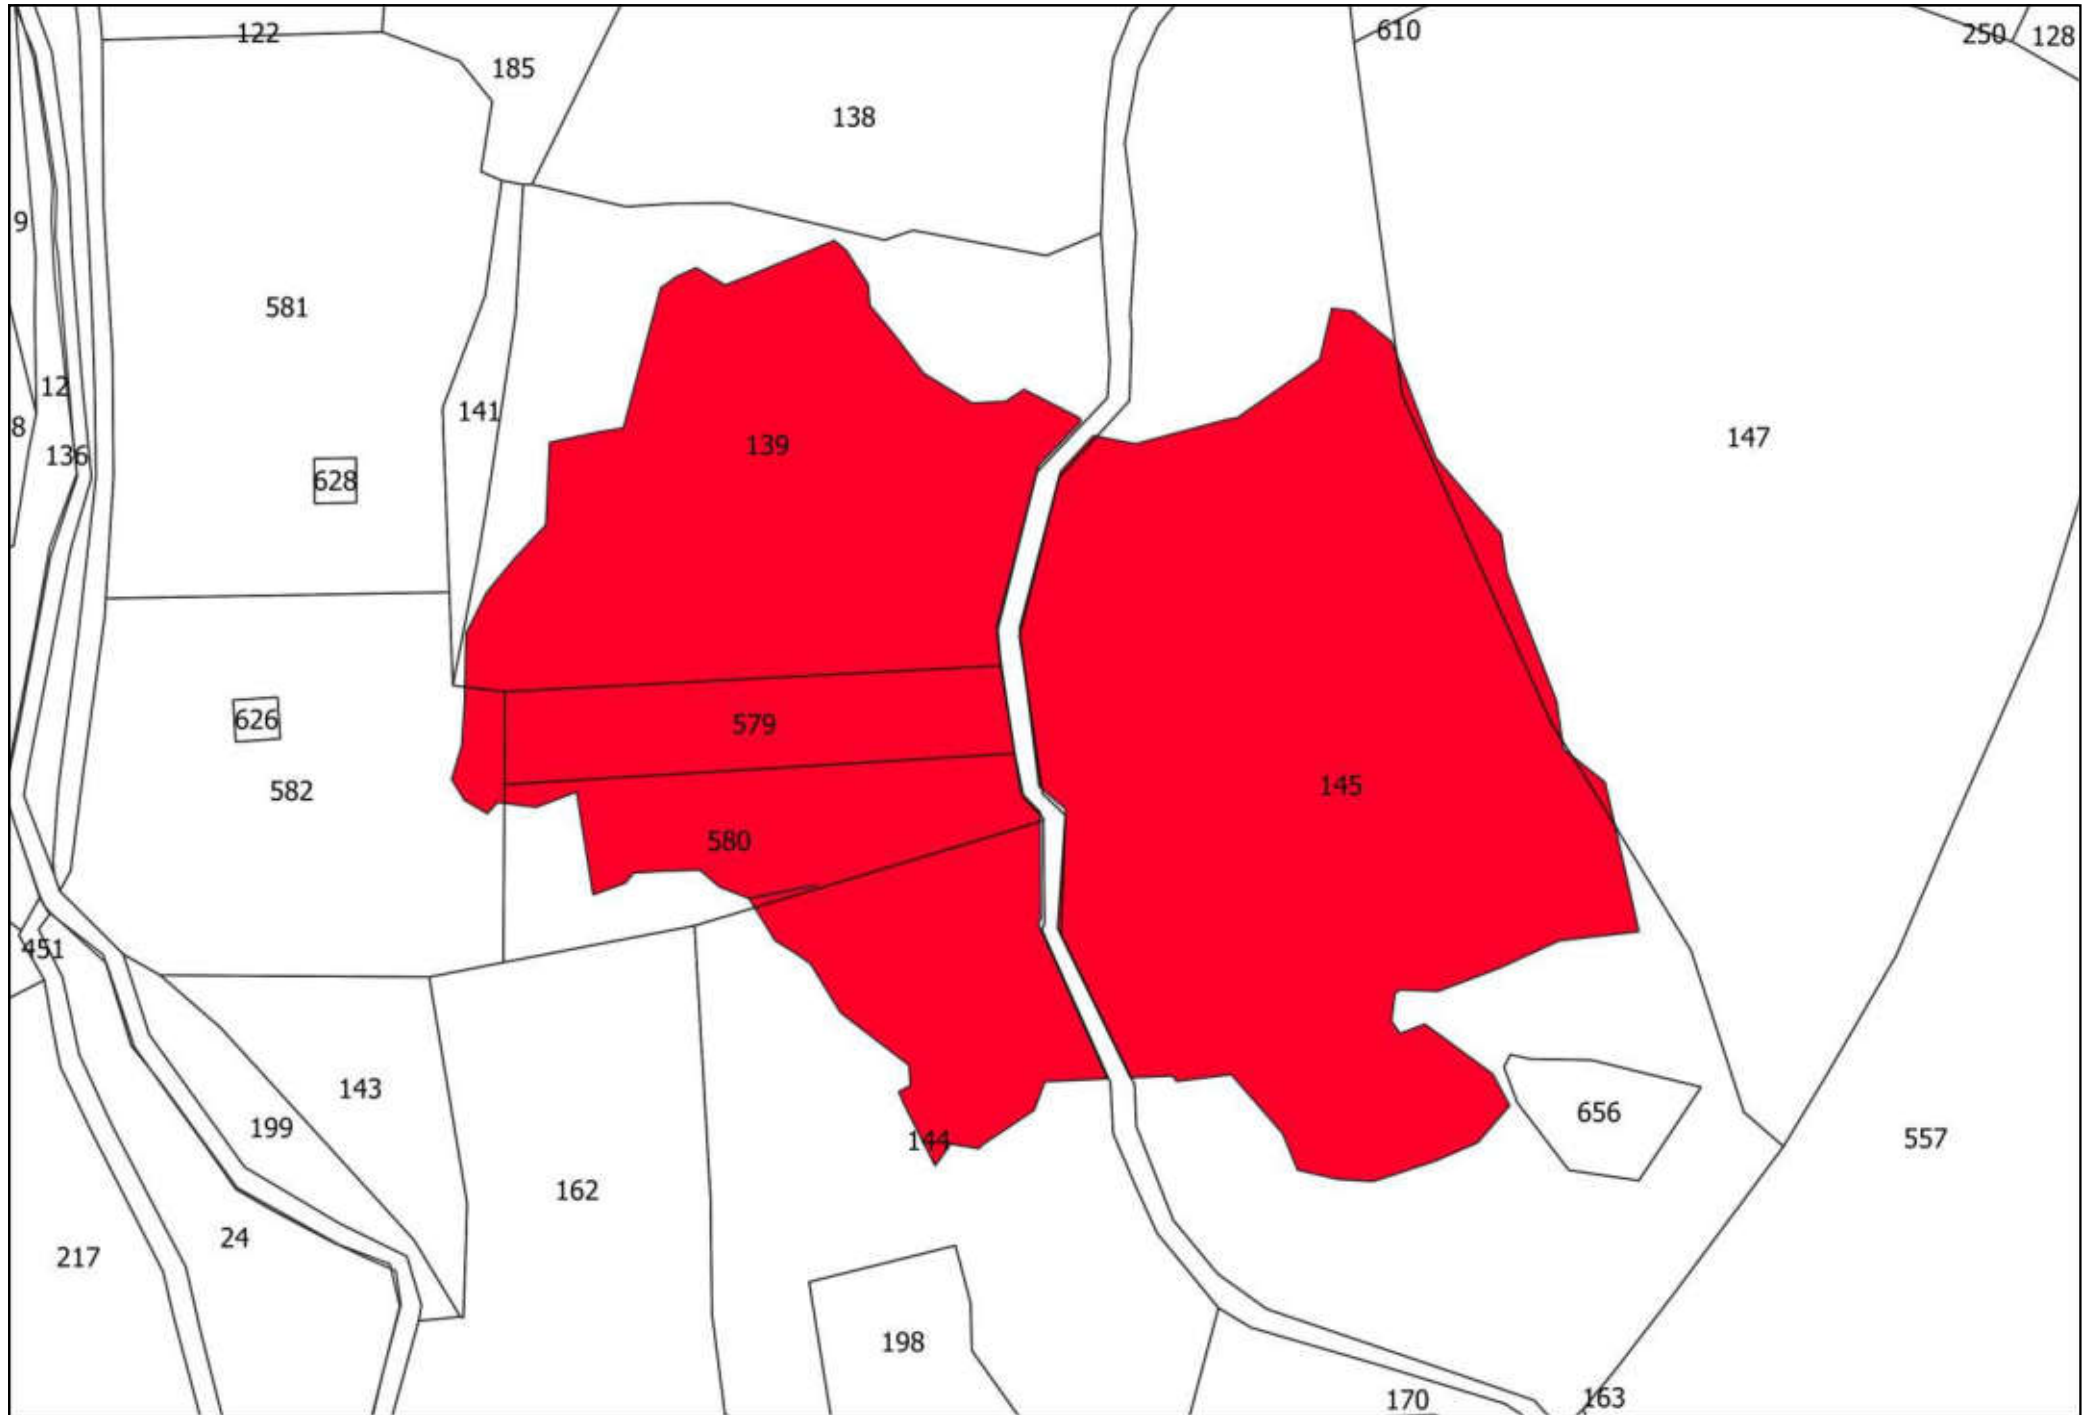

69

106

92

25

72

91

75

100

A technical drawing on a white background. A large, irregular polygon is shaded in a solid red color. The polygon is tilted, with its longer sides running from the upper-left towards the lower-right. It has a small, sharp protrusion at its bottom-right corner. The number '100' is printed in black text inside the red polygon, towards its right side. The entire drawing is enclosed in a thin black rectangular border. In the top-left corner of this border, the number '91' is written. In the top-right corner, the number '75' is written. Two thin black lines cross the top of the frame, one on the left and one on the right, meeting at a point near the top center.