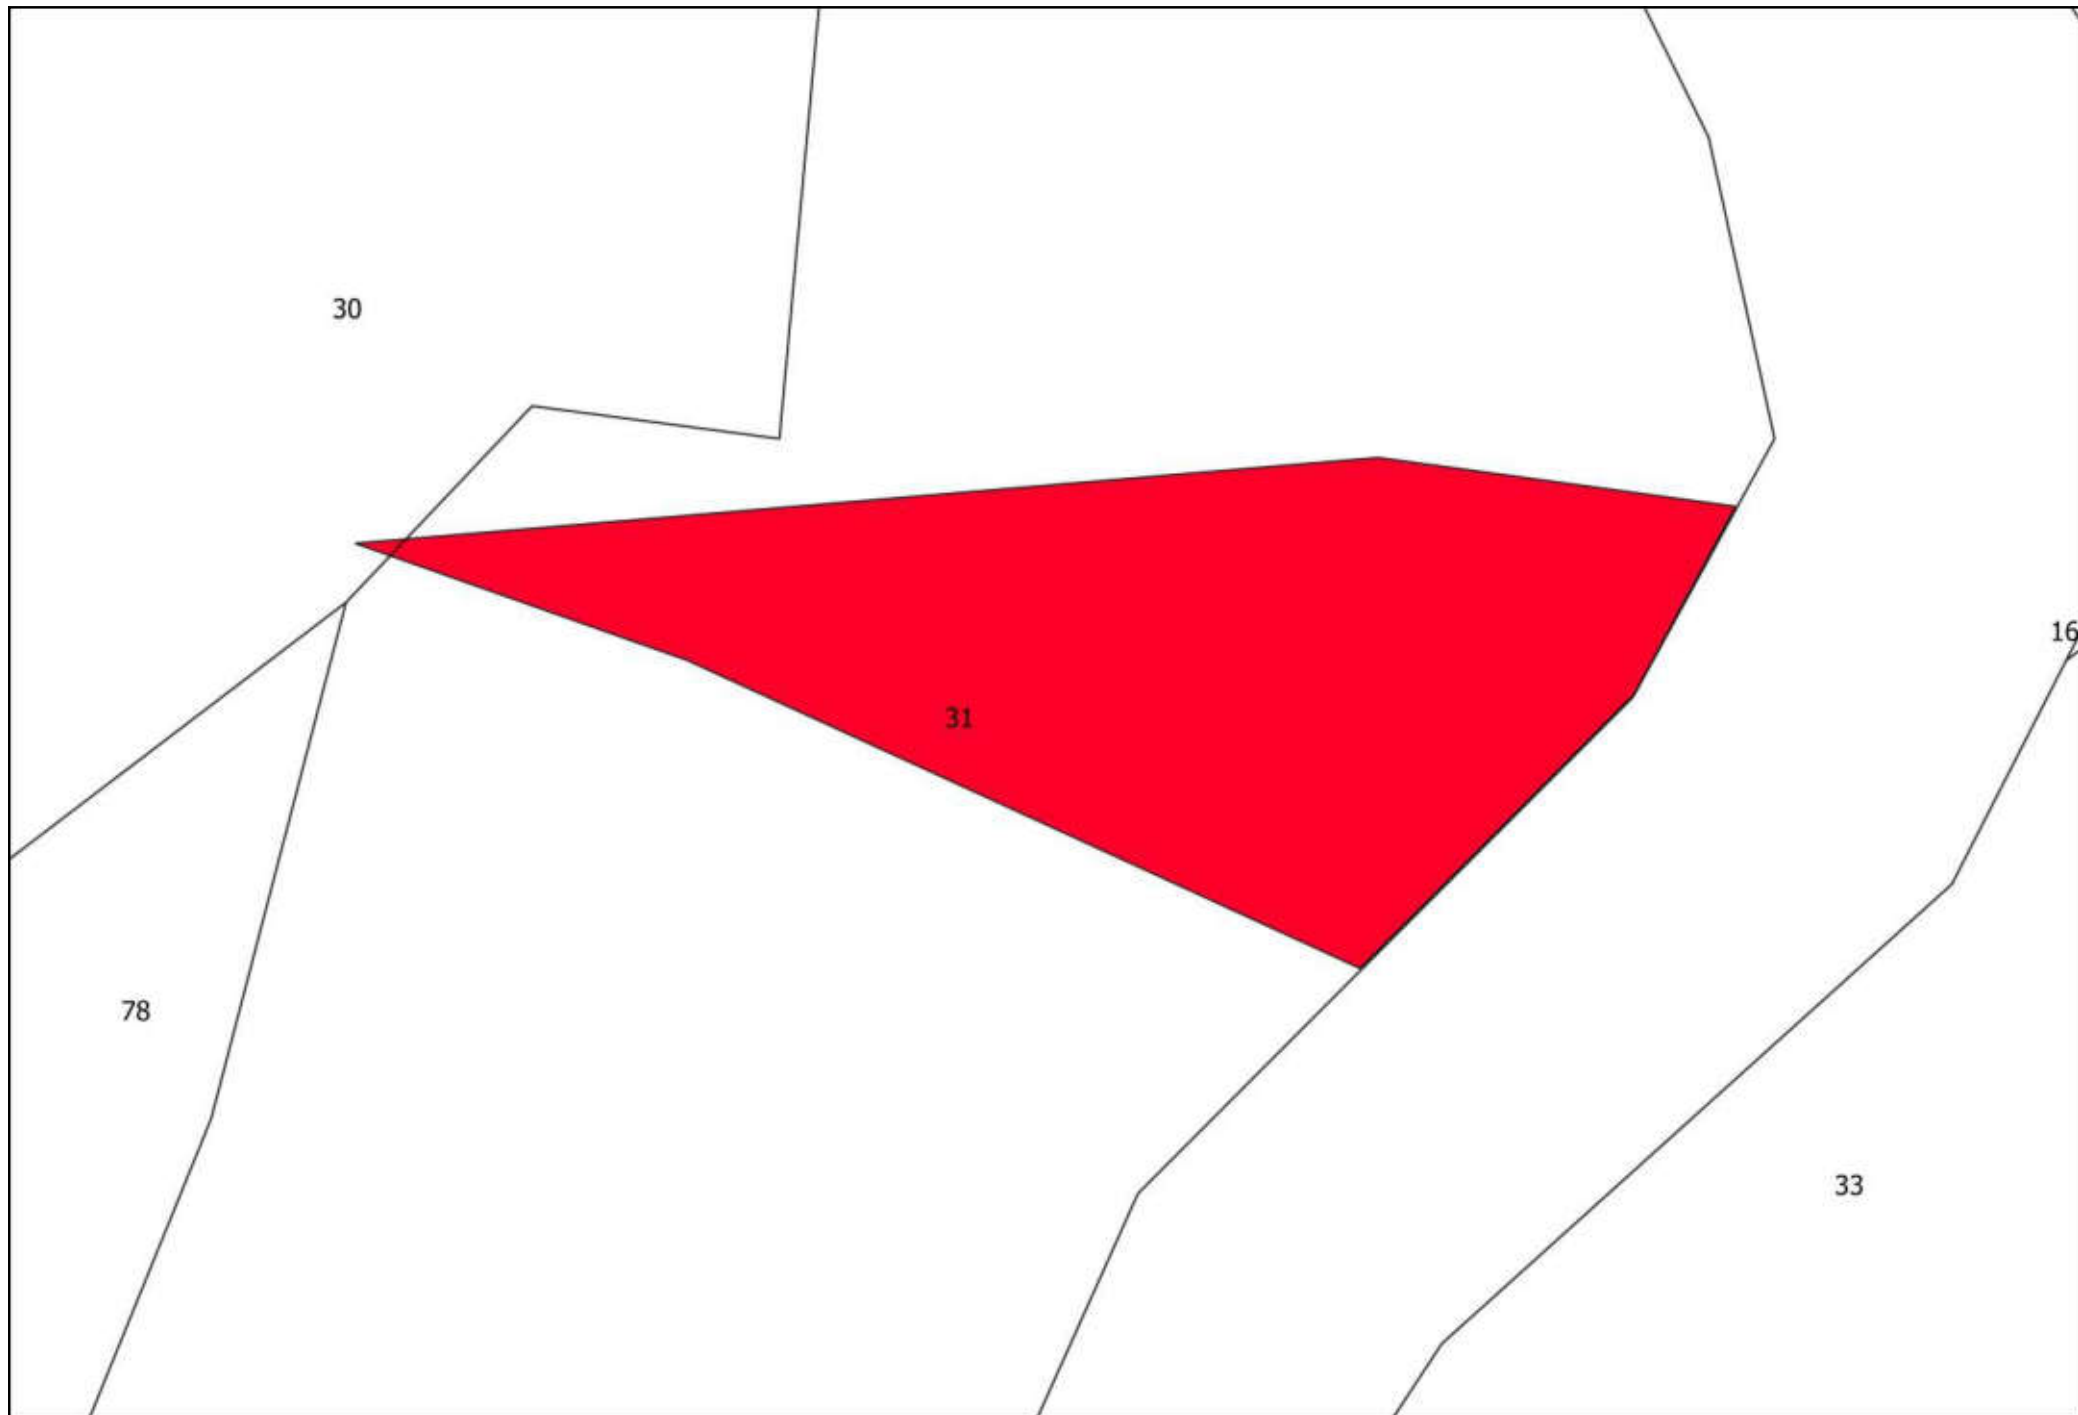

69

106

92

25

72

91

75

100

A technical drawing on a white background. A large, irregular polygon is shaded in a solid red color. The polygon is tilted, with its longer sides running from the upper-left towards the lower-right. It has a small, sharp protrusion at its bottom-right corner. The number '100' is printed in black text inside the red polygon, towards its right side. The entire drawing is enclosed in a thin black rectangular border. In the top-left corner of this border, the number '91' is written. In the top-right corner, the number '75' is written. Two thin black lines cross the top of the frame, one on the left and one on the right, meeting at a point near the top center.