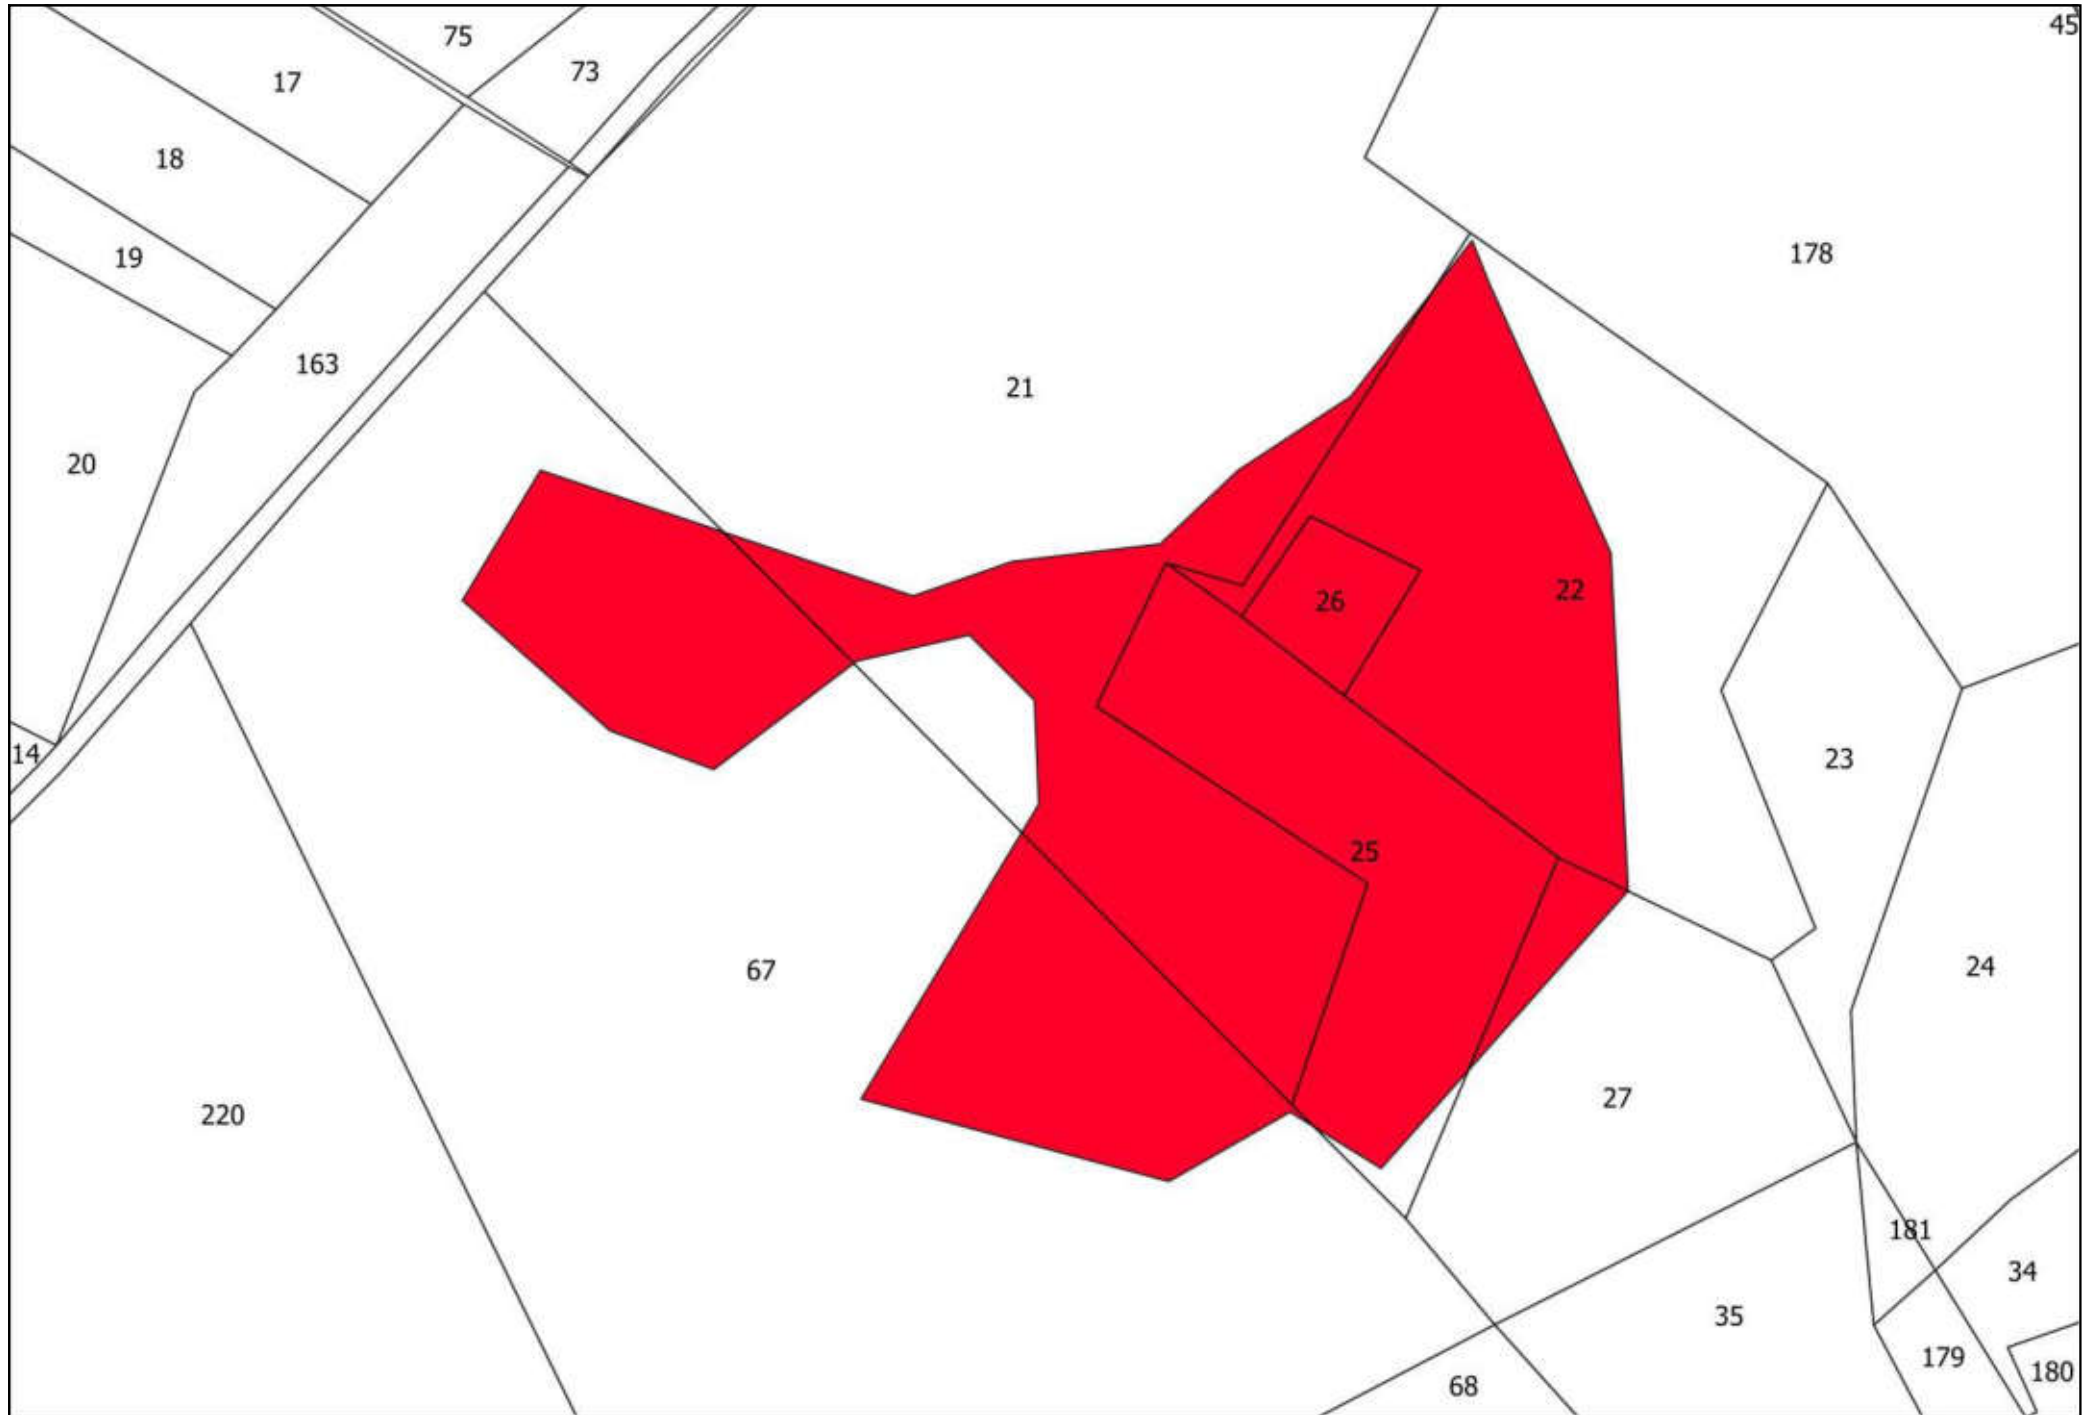

COMUNE DI AREZZO

Servizio Governo del Territorio

Settore Pianificazione Urbanistica

CATASTO INCENDI
2023

**CATASTO DEI BOSCHI PERCORSI DAL FUOCO E DEI PASCOLI
SITUATI ENTRO 50 METRI DAI BOSCHI PERCORSI DAL
FUOCO**

ATLANTE

DCC. N. ... del ...

ID:

Approvazione:

DCC. N. ... del ...

107

79

50

69

106

92

25

72

91

75

100

A technical drawing on a white background. A large, irregular polygon is shaded in a solid red color. The polygon is tilted, with its longer sides running from the upper-left towards the lower-right. It has a small, sharp protrusion at its bottom-right corner. The number '100' is printed in black text inside the red polygon, towards its right side. The entire drawing is enclosed in a thin black rectangular border. In the top-left corner of this border, the number '91' is written. In the top-right corner, the number '75' is written. Two thin black lines cross the top of the frame, one on the left and one on the right, meeting at a point near the top center.