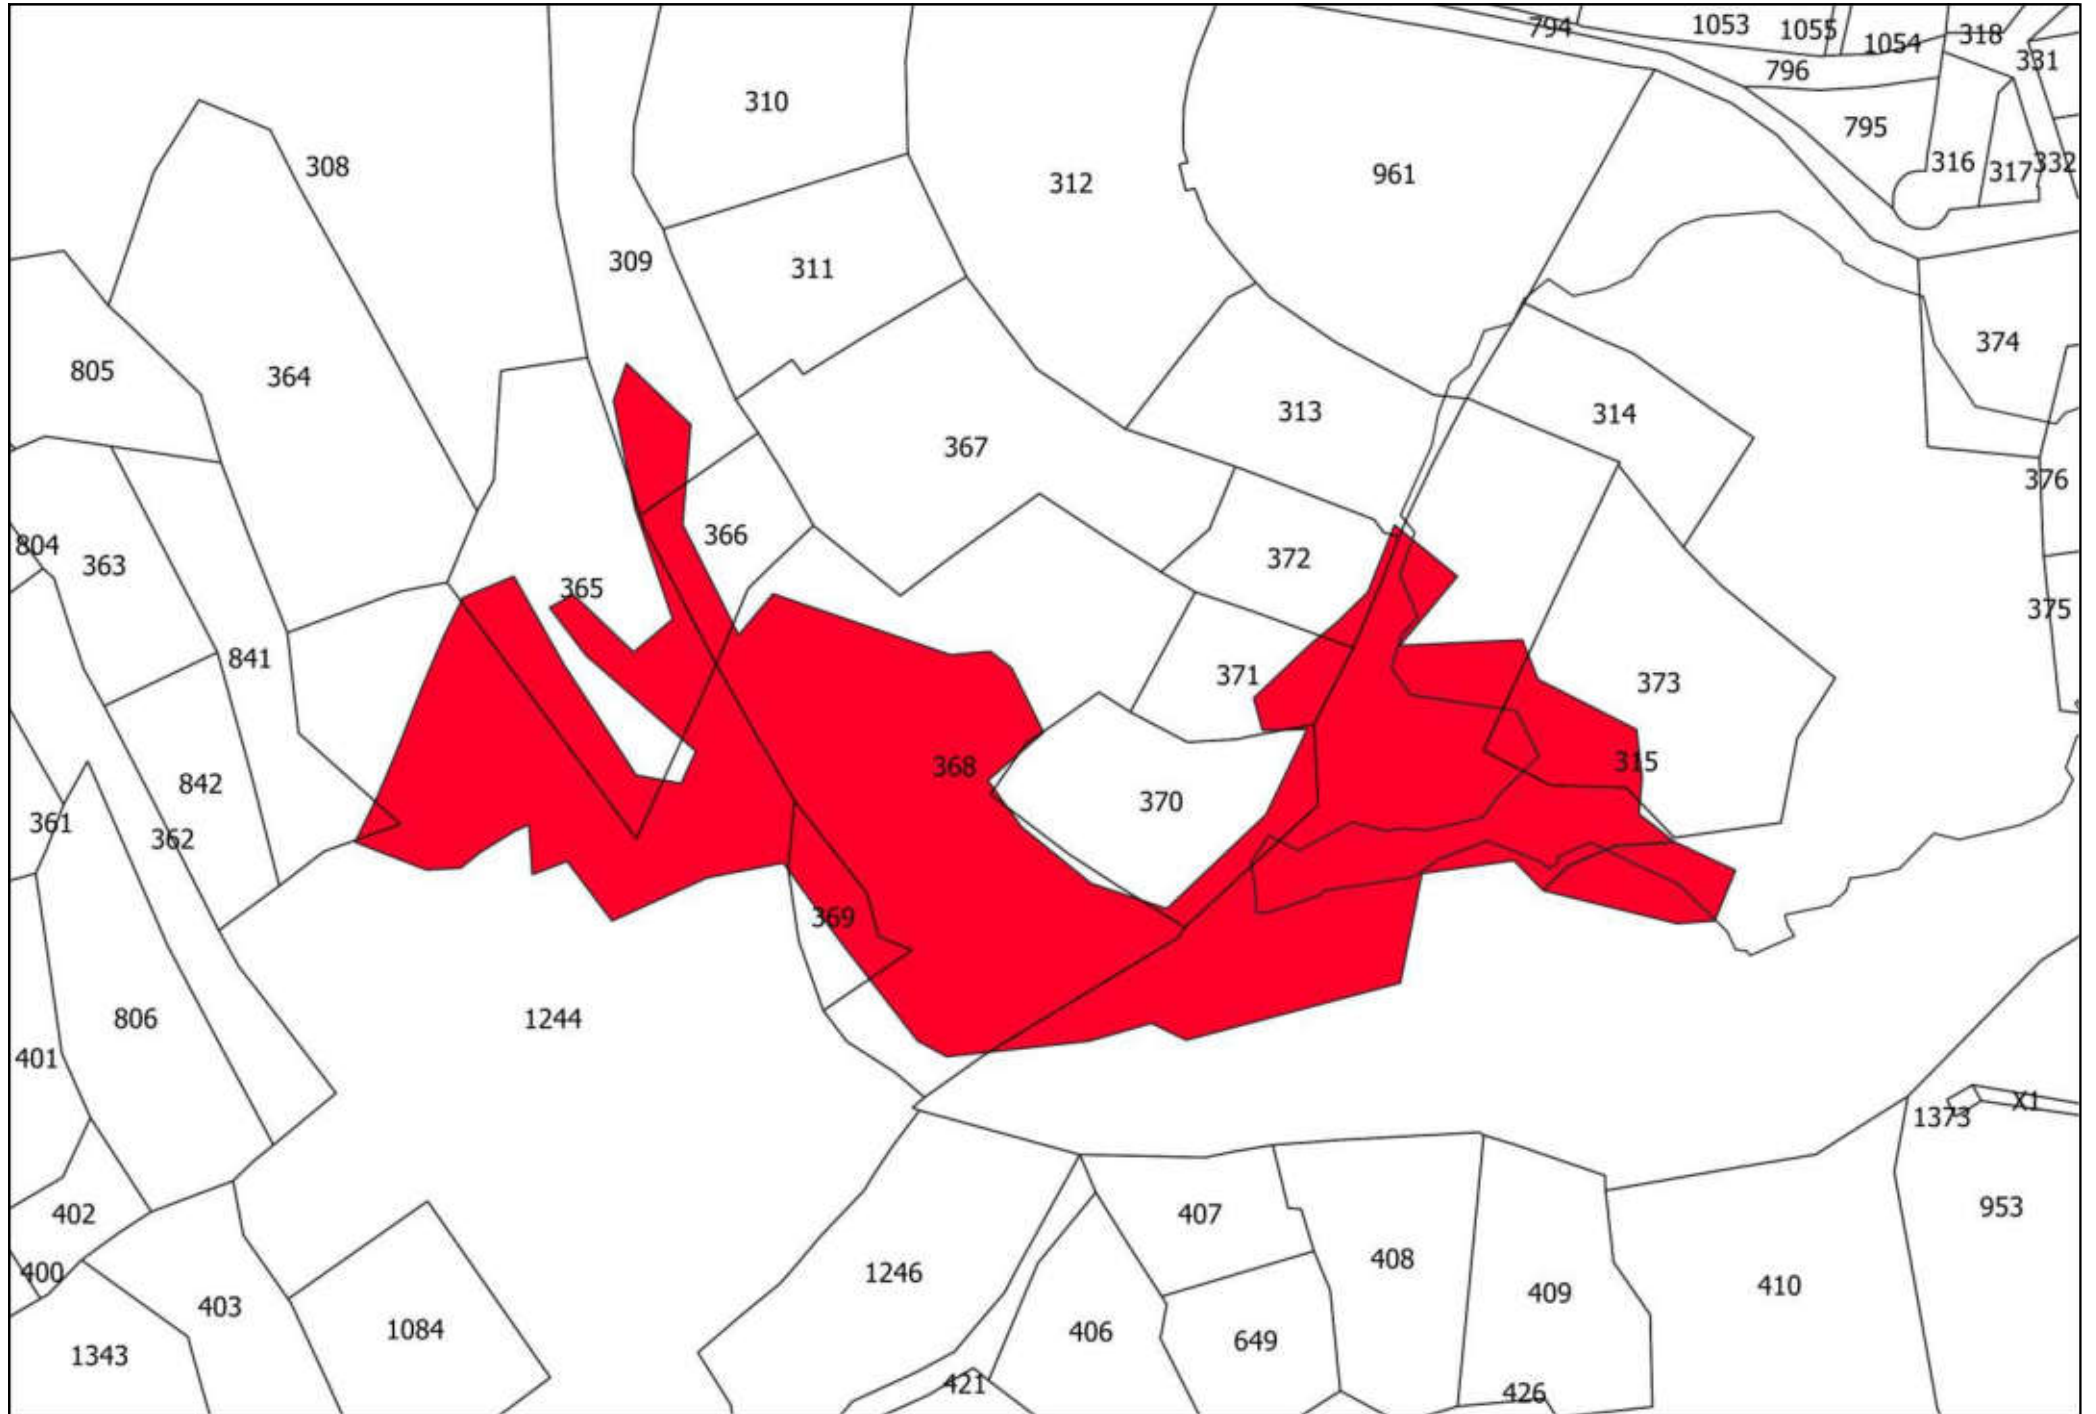

69

106

92

25

72

91

75

100

A technical drawing on a white background. A large, irregular polygon is shaded in a solid red color. The polygon is tilted, with its longer sides running from the upper-left towards the lower-right. It has a small, sharp protrusion at its bottom-right corner. The number '100' is printed in black text inside the red polygon, towards its right side. The entire drawing is enclosed in a thin black rectangular border. In the top-left corner of this border, the number '91' is written. In the top-right corner, the number '75' is written. Two thin black lines cross the top of the frame, one on the left and one on the right, meeting at a point near the top center.