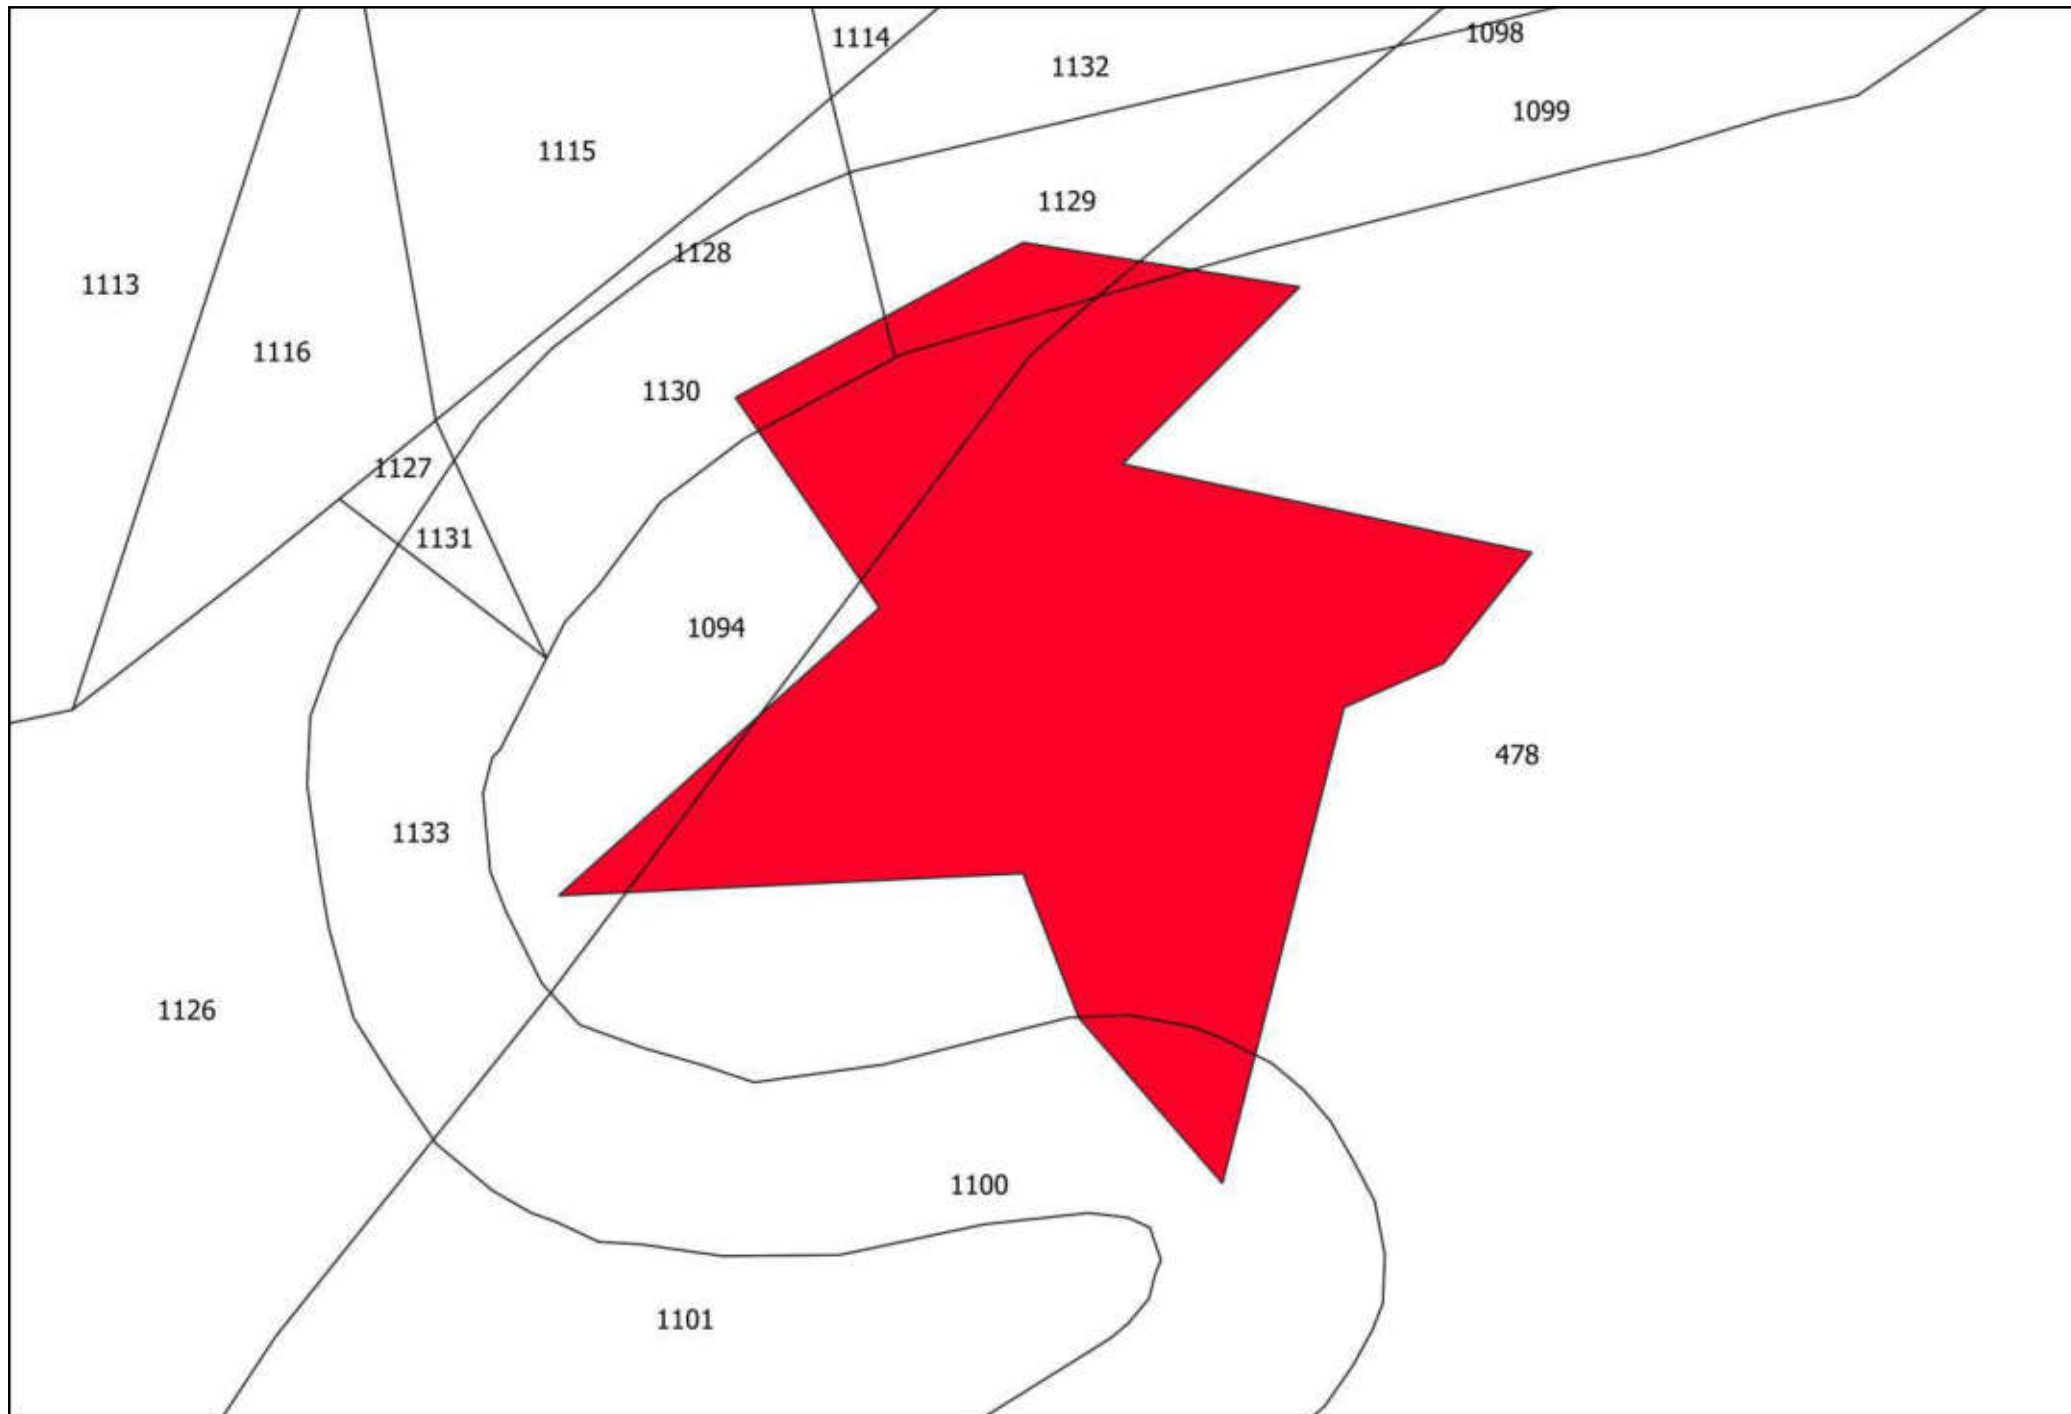

COMUNE DI AREZZO

Servizio Governo del Territorio

Settore Pianificazione Urbanistica

CATASTO INCENDI
2023

**CATASTO DEI BOSCHI PERCORSI DAL FUOCO E DEI PASCOLI
SITUATI ENTRO 50 METRI DAI BOSCHI PERCORSI DAL
FUOCO**

ATLANTE

DCC. N. ... del ...

ID:

Approvazione:

DCC. N. ... del ...

107

79

50

69

106

92

25

72

91

75

100

A technical drawing on a white background. A large, irregular polygon is shaded in a solid red color. The polygon is tilted, with its longer sides running from the upper-left towards the lower-right. It has a small, sharp protrusion at its bottom-right corner. The number '100' is printed in black text inside the red polygon, towards its right side. The entire drawing is enclosed in a thin black rectangular border. In the top-left corner of this border, the number '91' is written. In the top-right corner, the number '75' is written. Two thin black lines cross the top of the frame, one on the left and one on the right, meeting at a point near the top center.