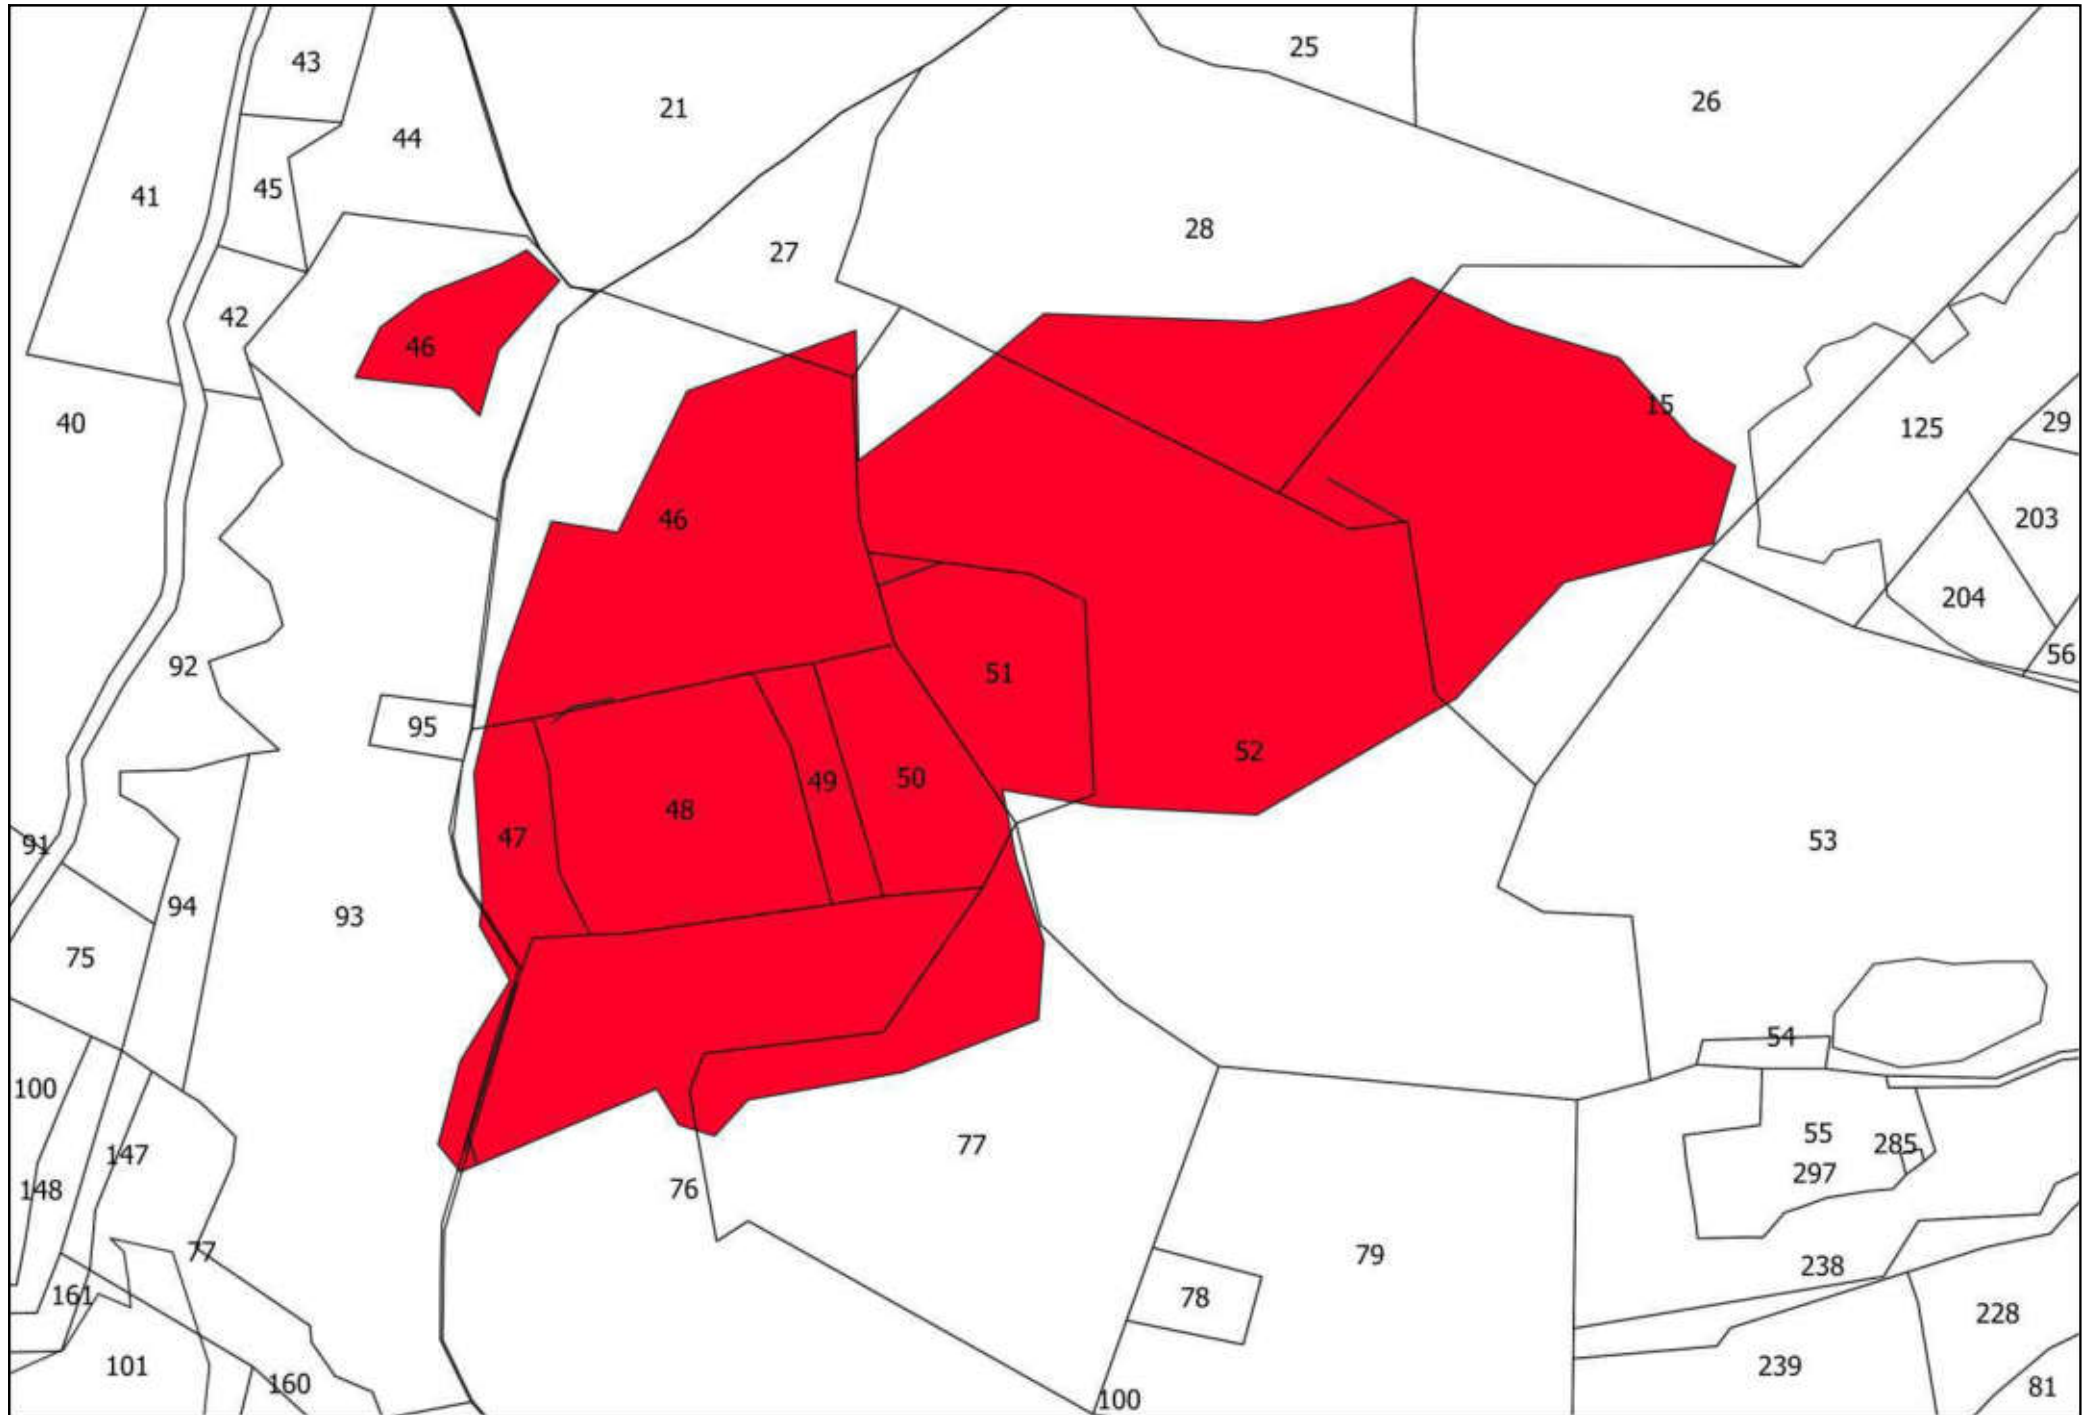

69

106

92

25

72

91

75

100

A technical drawing on a white background. A large, irregular polygon is shaded in a solid red color. The polygon is tilted, with its longer sides running from the upper-left towards the lower-right. It has a small, sharp protrusion at its bottom-right corner. The number '100' is printed in black text inside the red polygon, towards its right side. The entire drawing is enclosed in a thin black rectangular border. In the top-left corner of this border, the number '91' is written. In the top-right corner, the number '75' is written. Two thin black lines cross the top of the frame, one on the left and one on the right, meeting at a point near the top center.