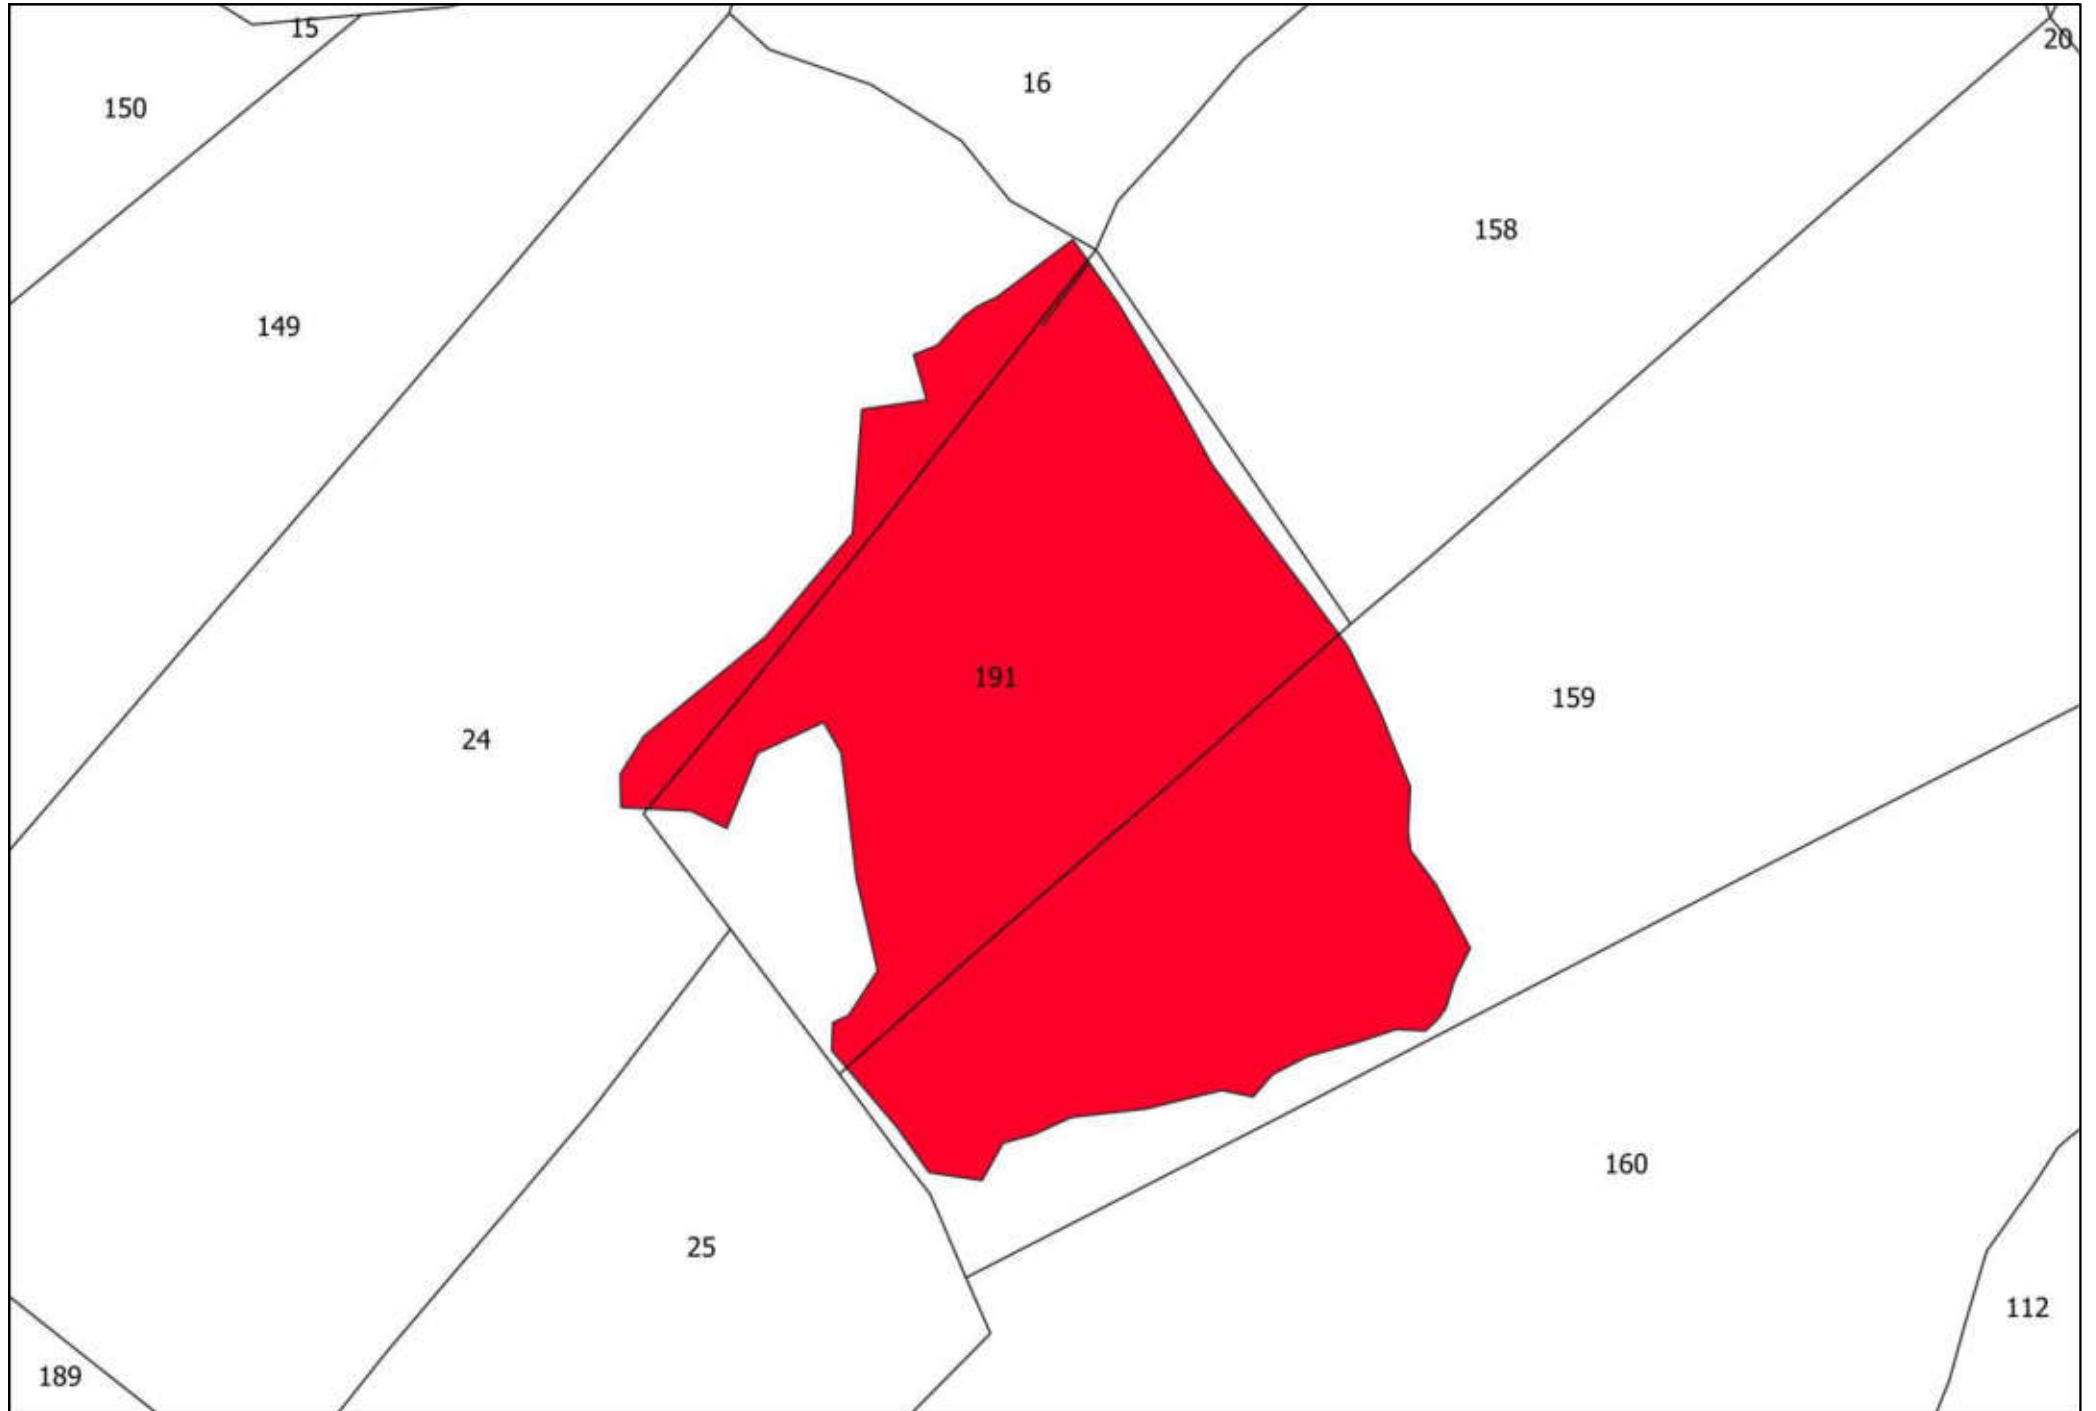

69

106

92

25

72

91

75

100

A technical drawing on a white background. A large, irregular polygon is shaded in a solid red color. The polygon is tilted, with its longer sides running from the upper-left towards the lower-right. It has a small, sharp protrusion at its bottom-right corner. The number '100' is printed in black text inside the red polygon, towards its right side. The entire drawing is enclosed in a thin black rectangular border. In the top-left corner of this border, the number '91' is written. In the top-right corner, the number '75' is written. Two thin black lines cross the top of the frame, one on the left and one on the right, meeting at a point near the top center.