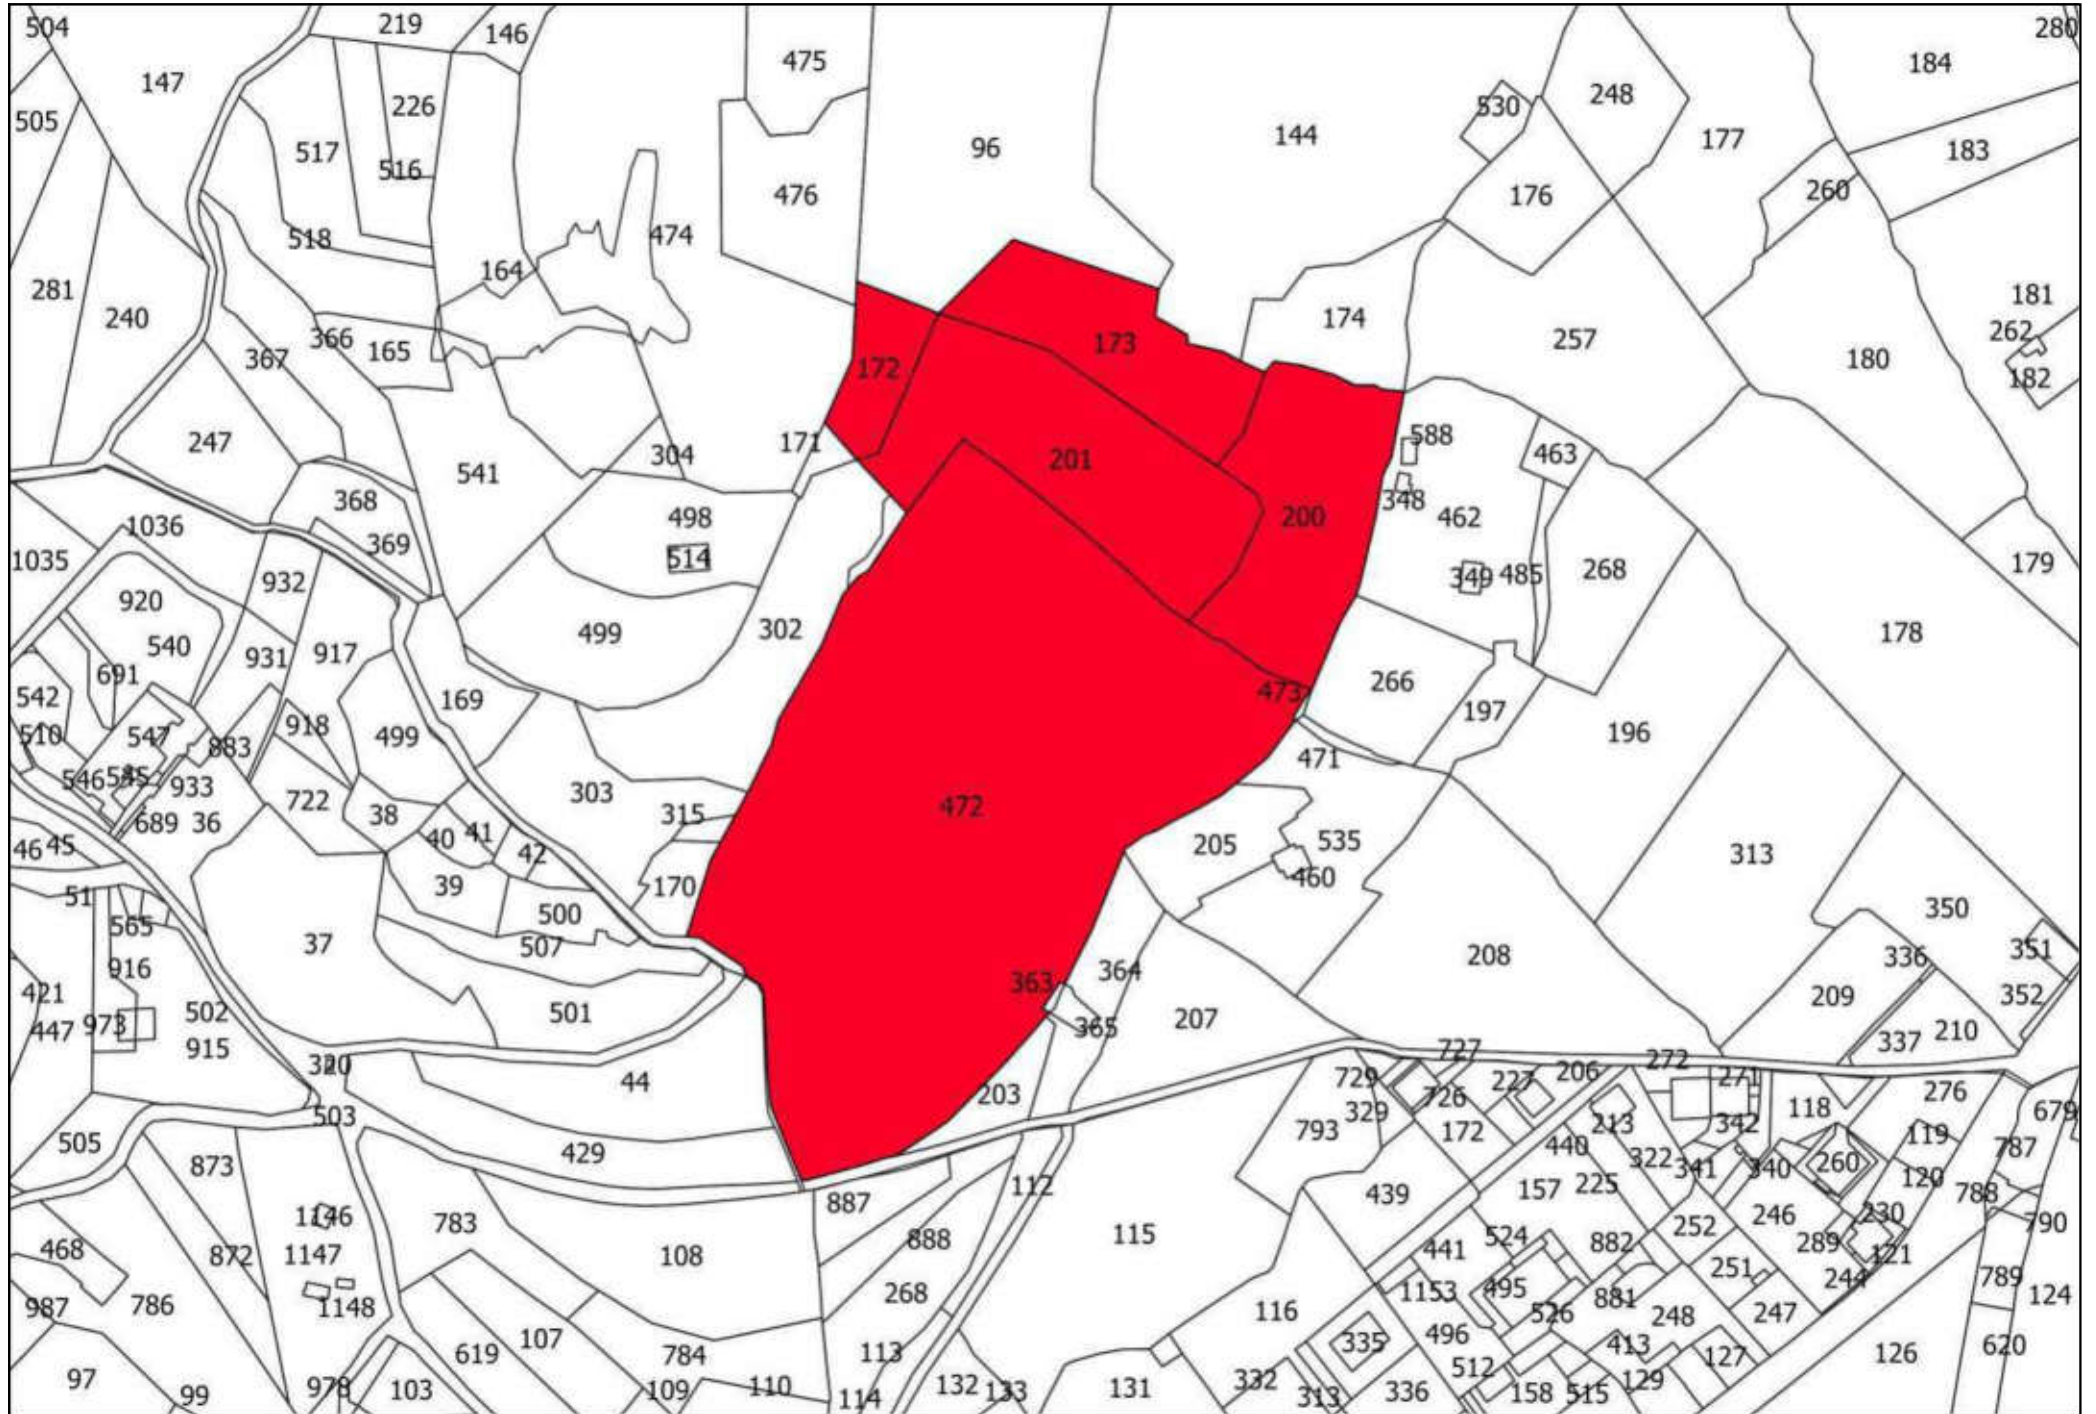

COMUNE DI AREZZO

Servizio Governo del Territorio

Settore Pianificazione Urbanistica

CATASTO INCENDI
2023

**CATASTO DEI BOSCHI PERCORSI DAL FUOCO E DEI PASCOLI
SITUATI ENTRO 50 METRI DAI BOSCHI PERCORSI DAL
FUOCO**

ATLANTE

DCC. N. ... del ...

ID:

Approvazione:

DCC. N. ... del ...

107

79

50

69

106

92

25

72

91

75

100

A technical drawing on a white background. A large, irregular polygon is shaded in a solid red color. The polygon is tilted, with its longer sides running from the upper-left towards the lower-right. It has a small, sharp protrusion at its bottom-right corner. The number '100' is printed in black text inside the red polygon, towards its right side. The entire drawing is enclosed in a thin black rectangular border. In the top-left corner of this border, the number '91' is written. In the top-right corner, the number '75' is written. Two thin black lines cross the top of the frame, one on the left and one on the right, meeting at a point near the top center.