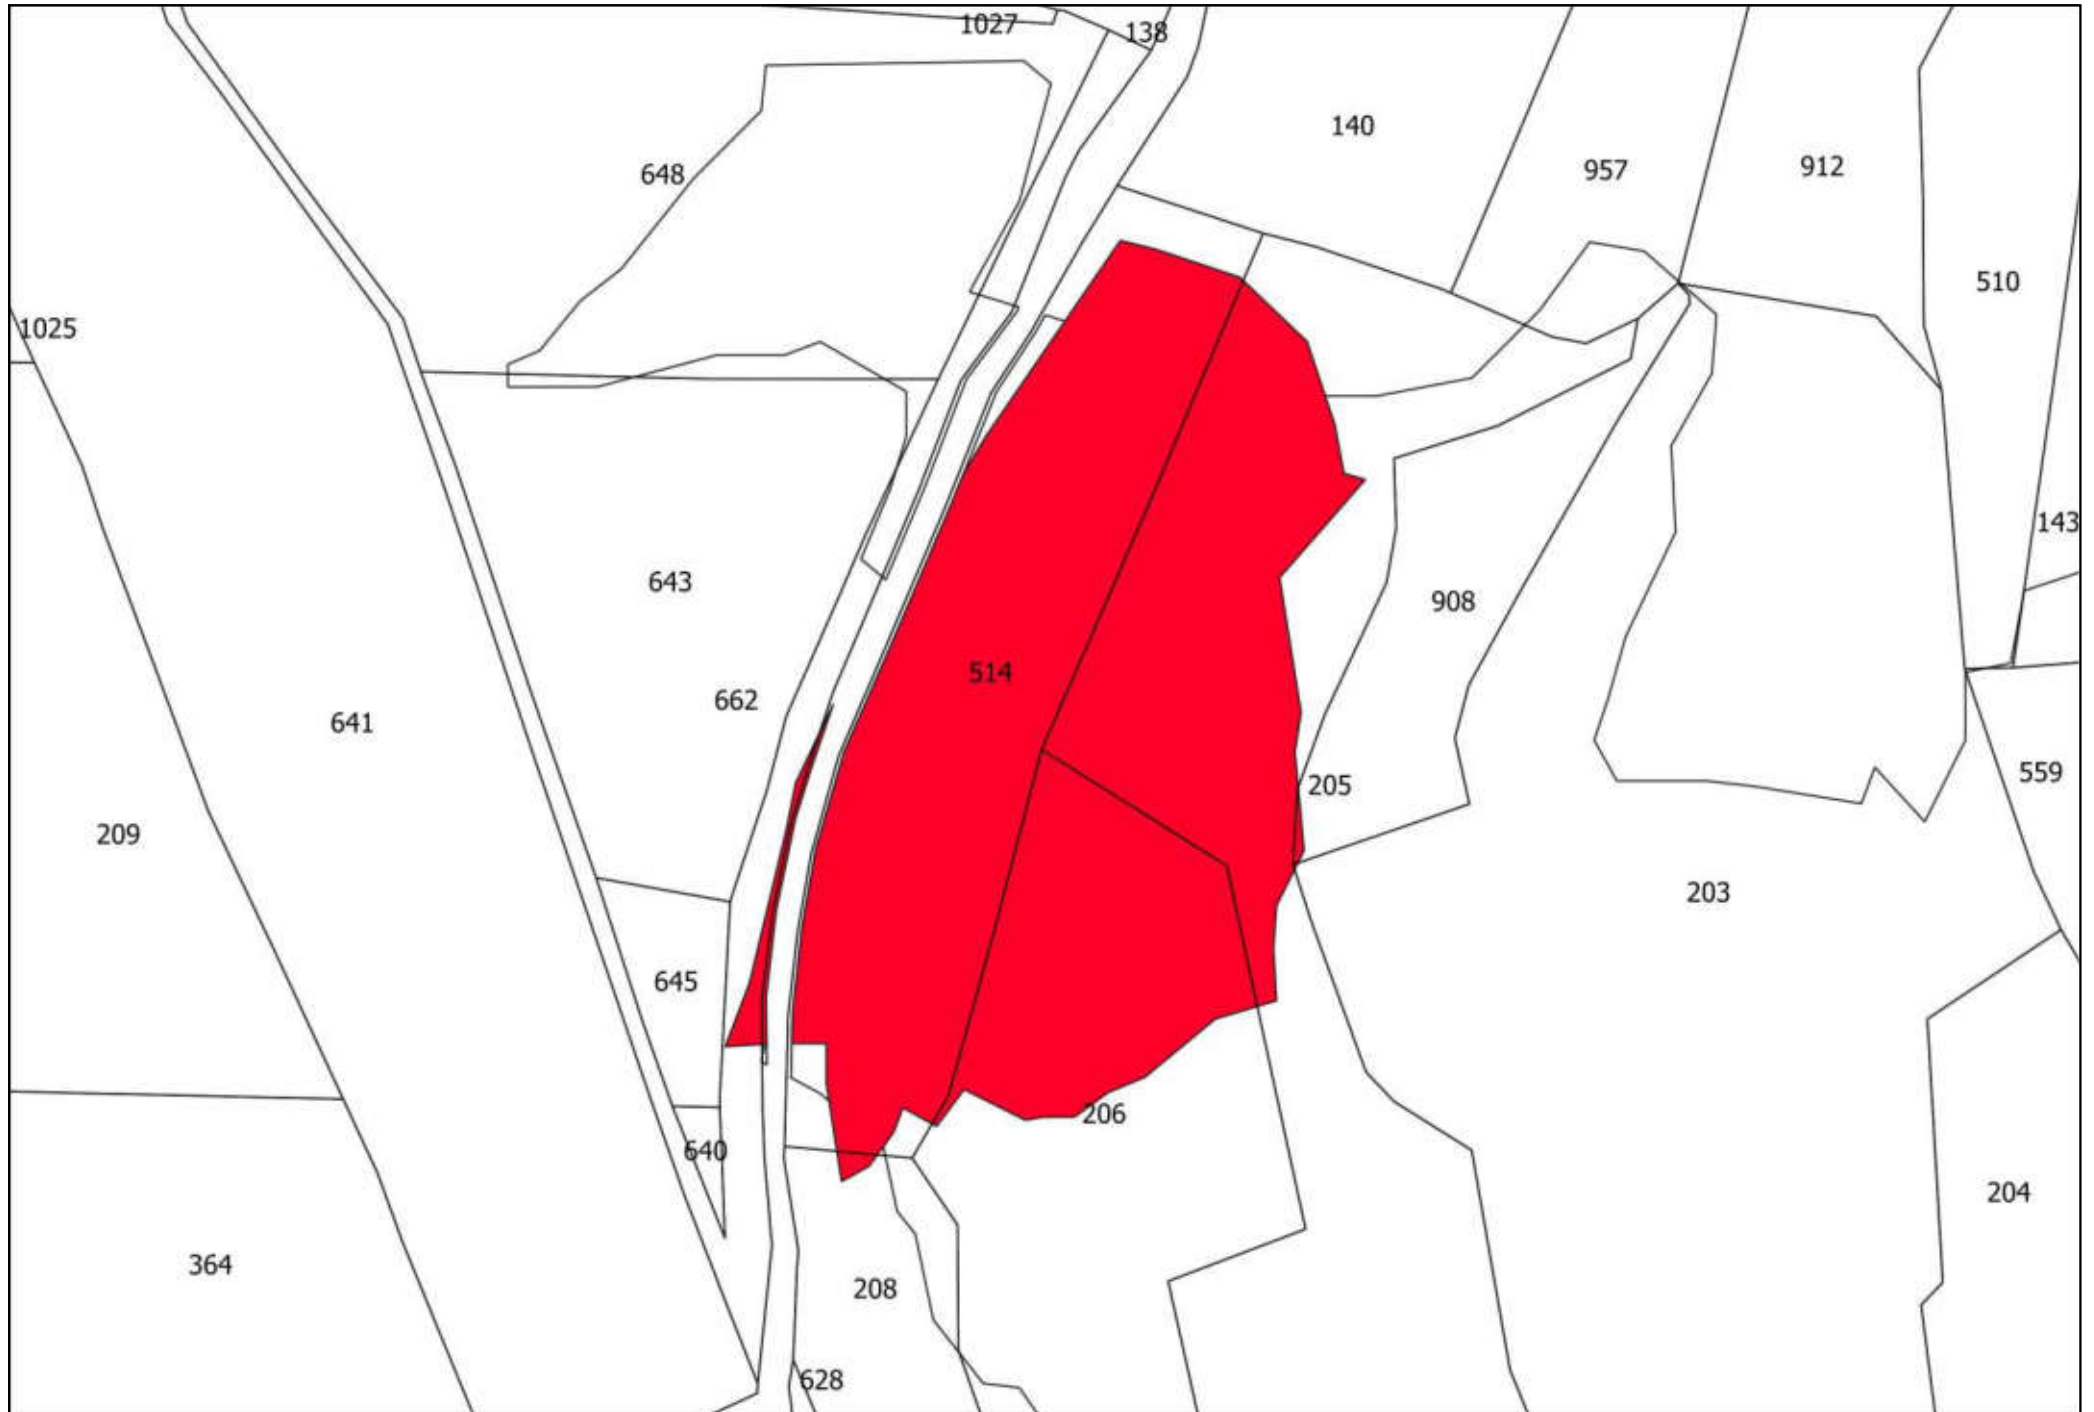

69

106

92

25

72

91

75

100

A technical drawing on a white background. A large, irregular polygon is shaded in a solid red color. The polygon is tilted, with its longer sides running from the upper-left towards the lower-right. It has a small, sharp protrusion at its bottom-right corner. The number '100' is printed in black text inside the red polygon, towards its right side. The entire drawing is enclosed in a thin black rectangular border. In the top-left corner of this border, the number '91' is written. In the top-right corner, the number '75' is written. Two thin black lines cross the top of the frame, one on the left and one on the right, meeting at a point near the top center.