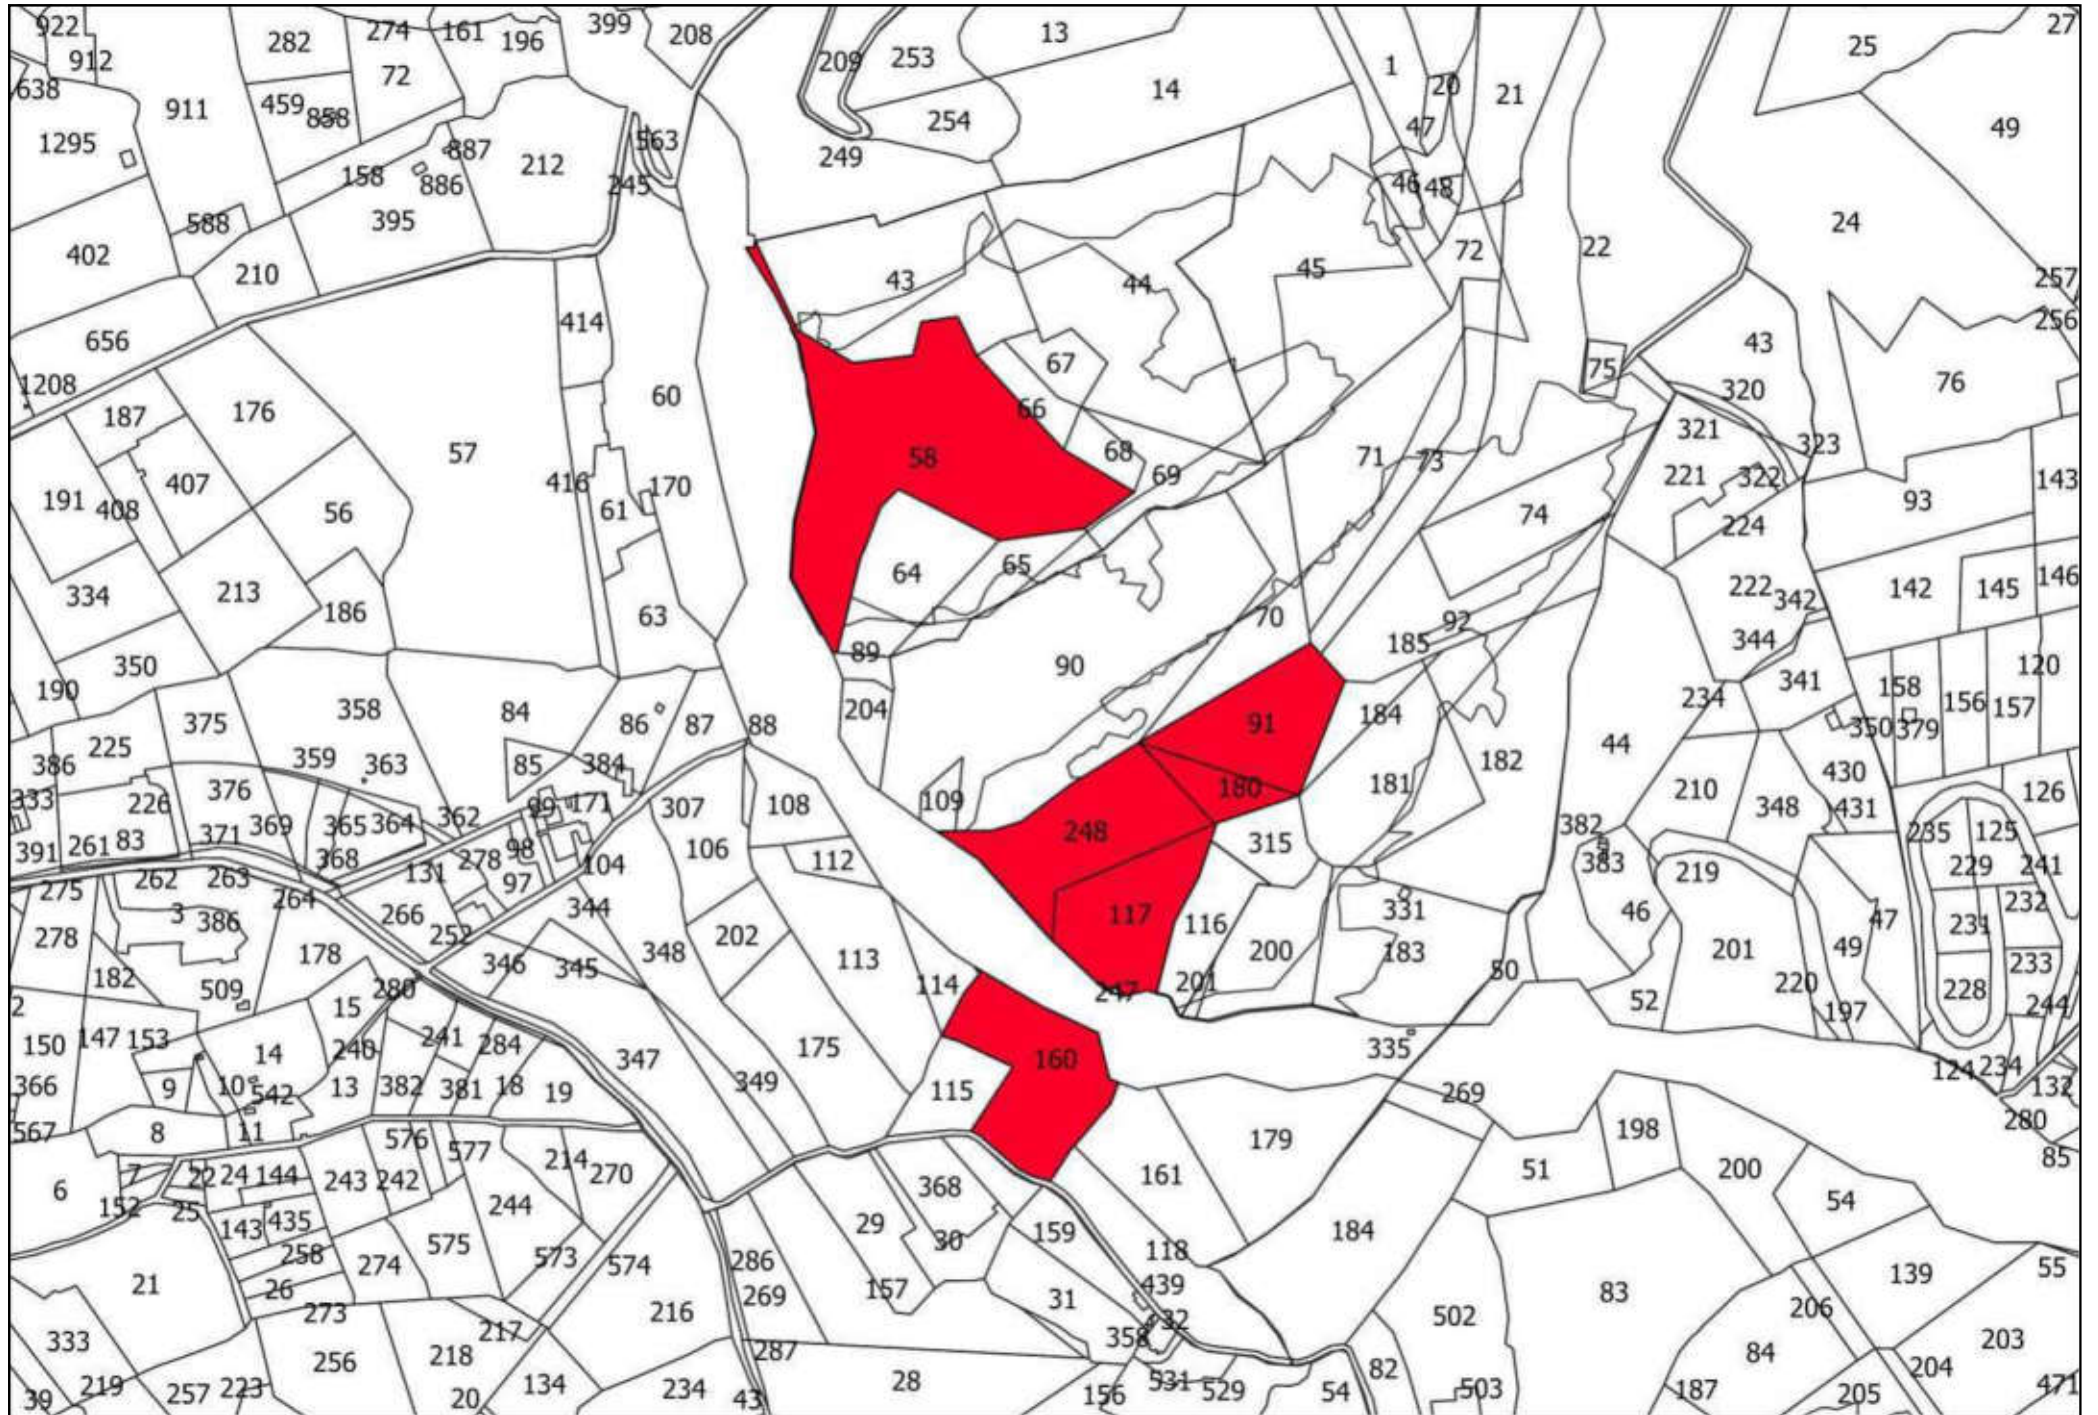

COMUNE DI AREZZO

Servizio Governo del Territorio

Settore Pianificazione Urbanistica

CATASTO INCENDI
2023

**CATASTO DEI BOSCHI PERCORSI DAL FUOCO E DEI PASCOLI
SITUATI ENTRO 50 METRI DAI BOSCHI PERCORSI DAL
FUOCO**

ATLANTE

DCC. N. ... del ...

ID:

Approvazione:

DCC. N. ... del ...

107

79

50

69

106

92

25

72

91

75

100

A technical drawing on a white background. A large, irregular polygon is shaded in a solid red color. The polygon is tilted, with its longer sides running from the upper-left towards the lower-right. It has a small, sharp protrusion at its bottom-right corner. The number '100' is printed in black text inside the red polygon, towards its right side. The entire drawing is enclosed in a thin black rectangular border. In the top-left corner of this border, the number '91' is written. In the top-right corner, the number '75' is written. Two thin black lines cross the top of the frame, one on the left and one on the right, meeting at a point near the top center.