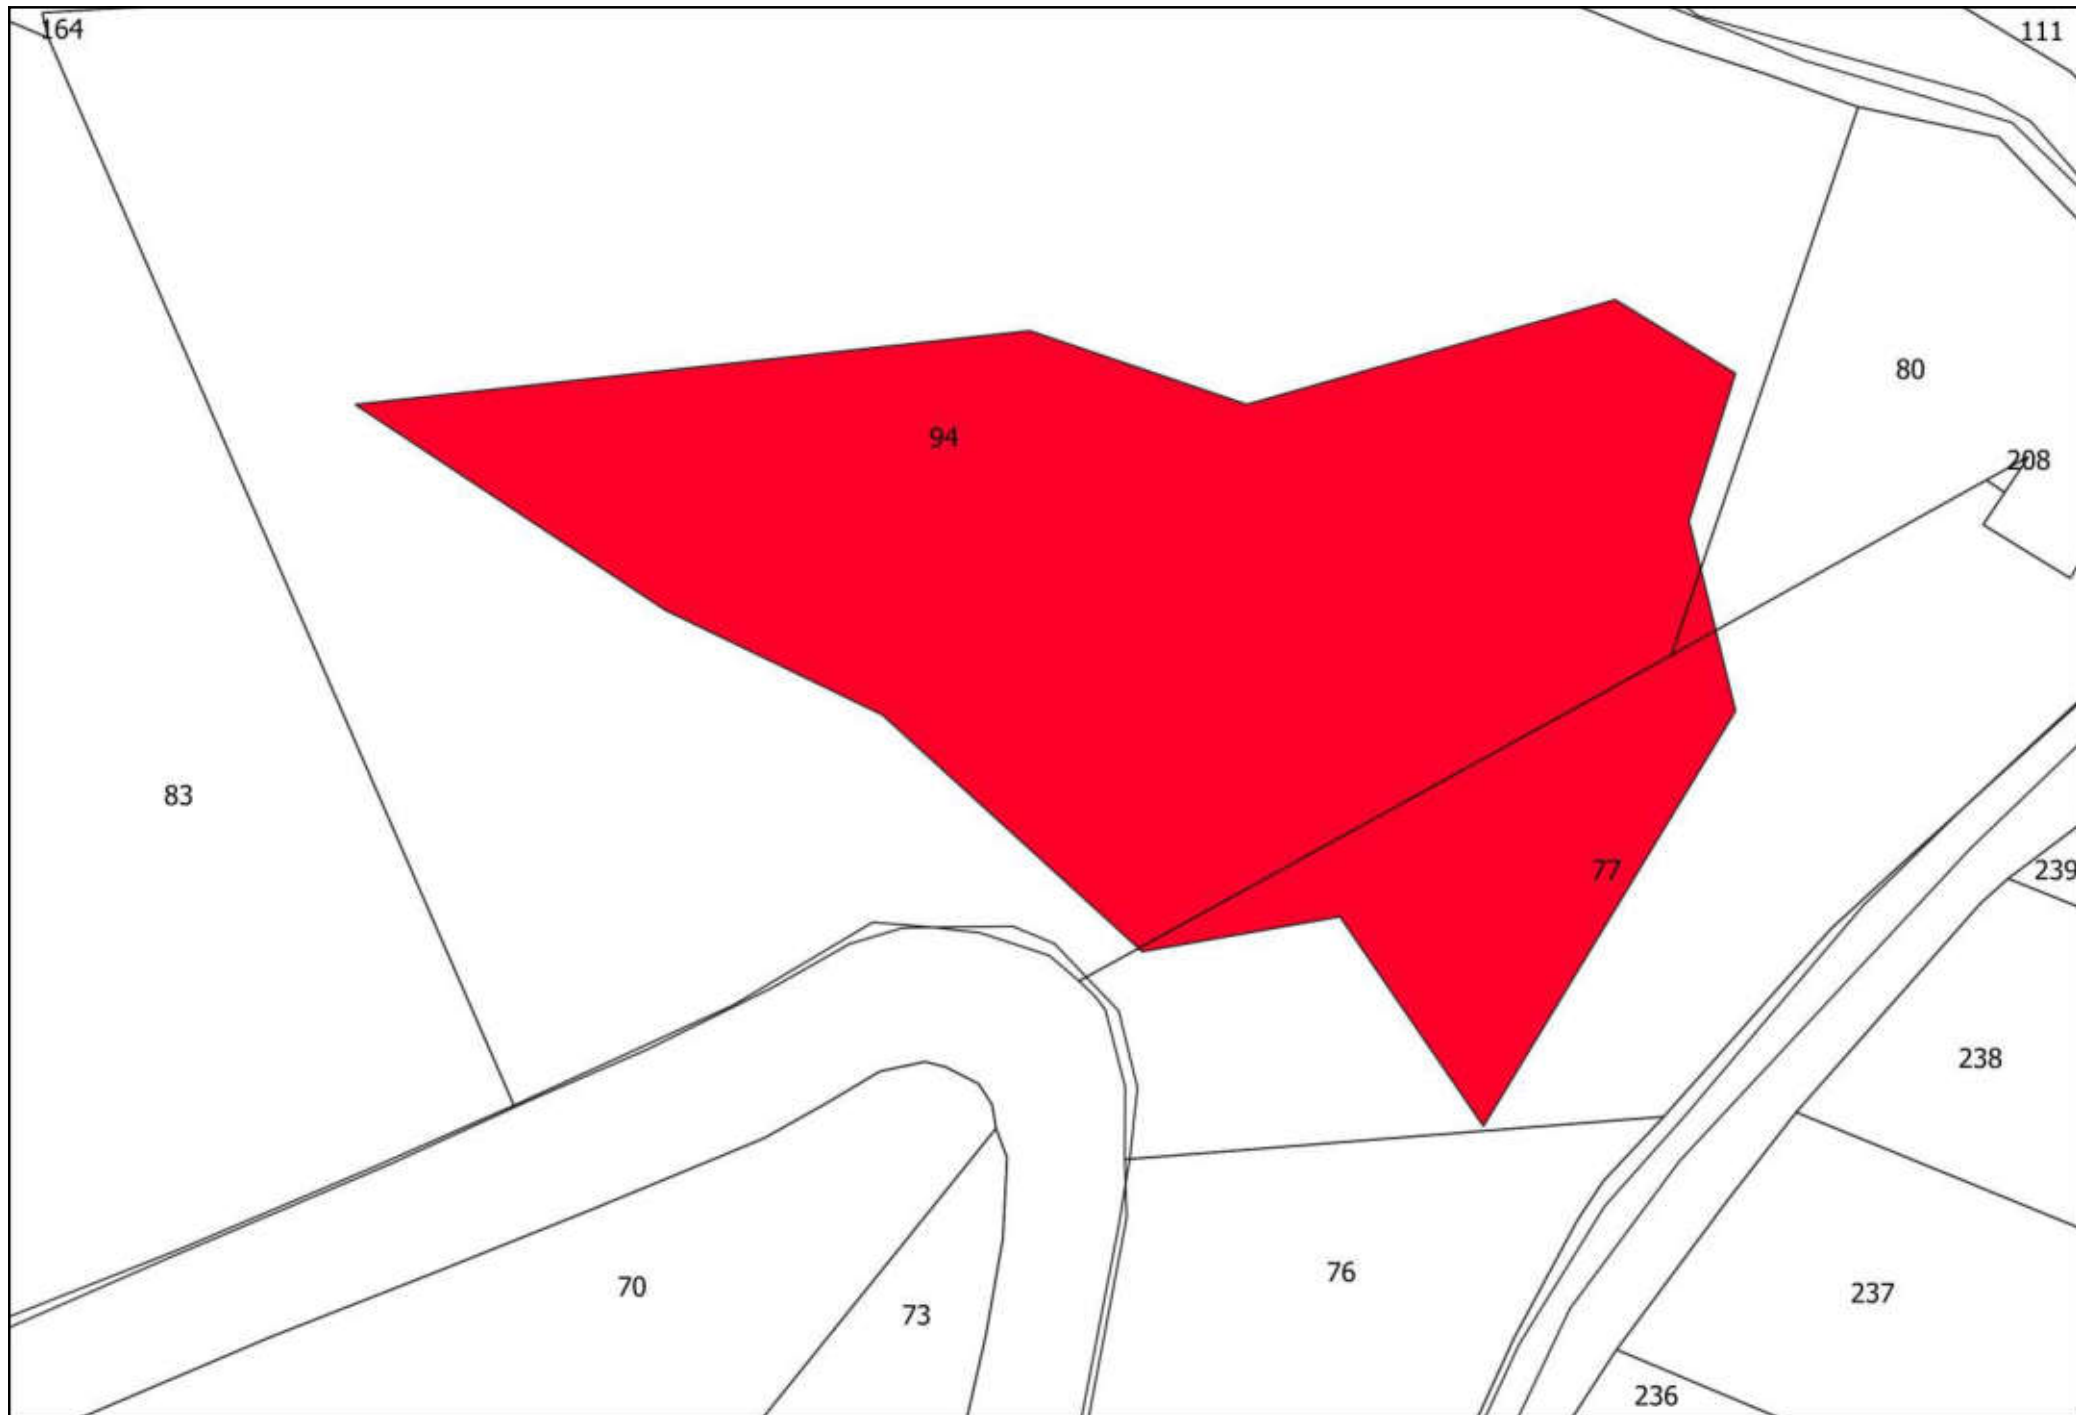

69

106

92

25

72

91

75

100

A technical drawing on a white background. A large, irregular polygon is shaded in a solid red color. The polygon is tilted, with its longer sides running from the upper-left towards the lower-right. It has a small, sharp protrusion at its bottom-right corner. The number '100' is printed in black text inside the red polygon, towards its right side. The entire drawing is enclosed in a thin black rectangular border. In the top-left corner of this border, the number '91' is written. In the top-right corner, the number '75' is written. Two thin black lines cross the top of the frame, one on the left and one on the right, meeting at a point near the top center.