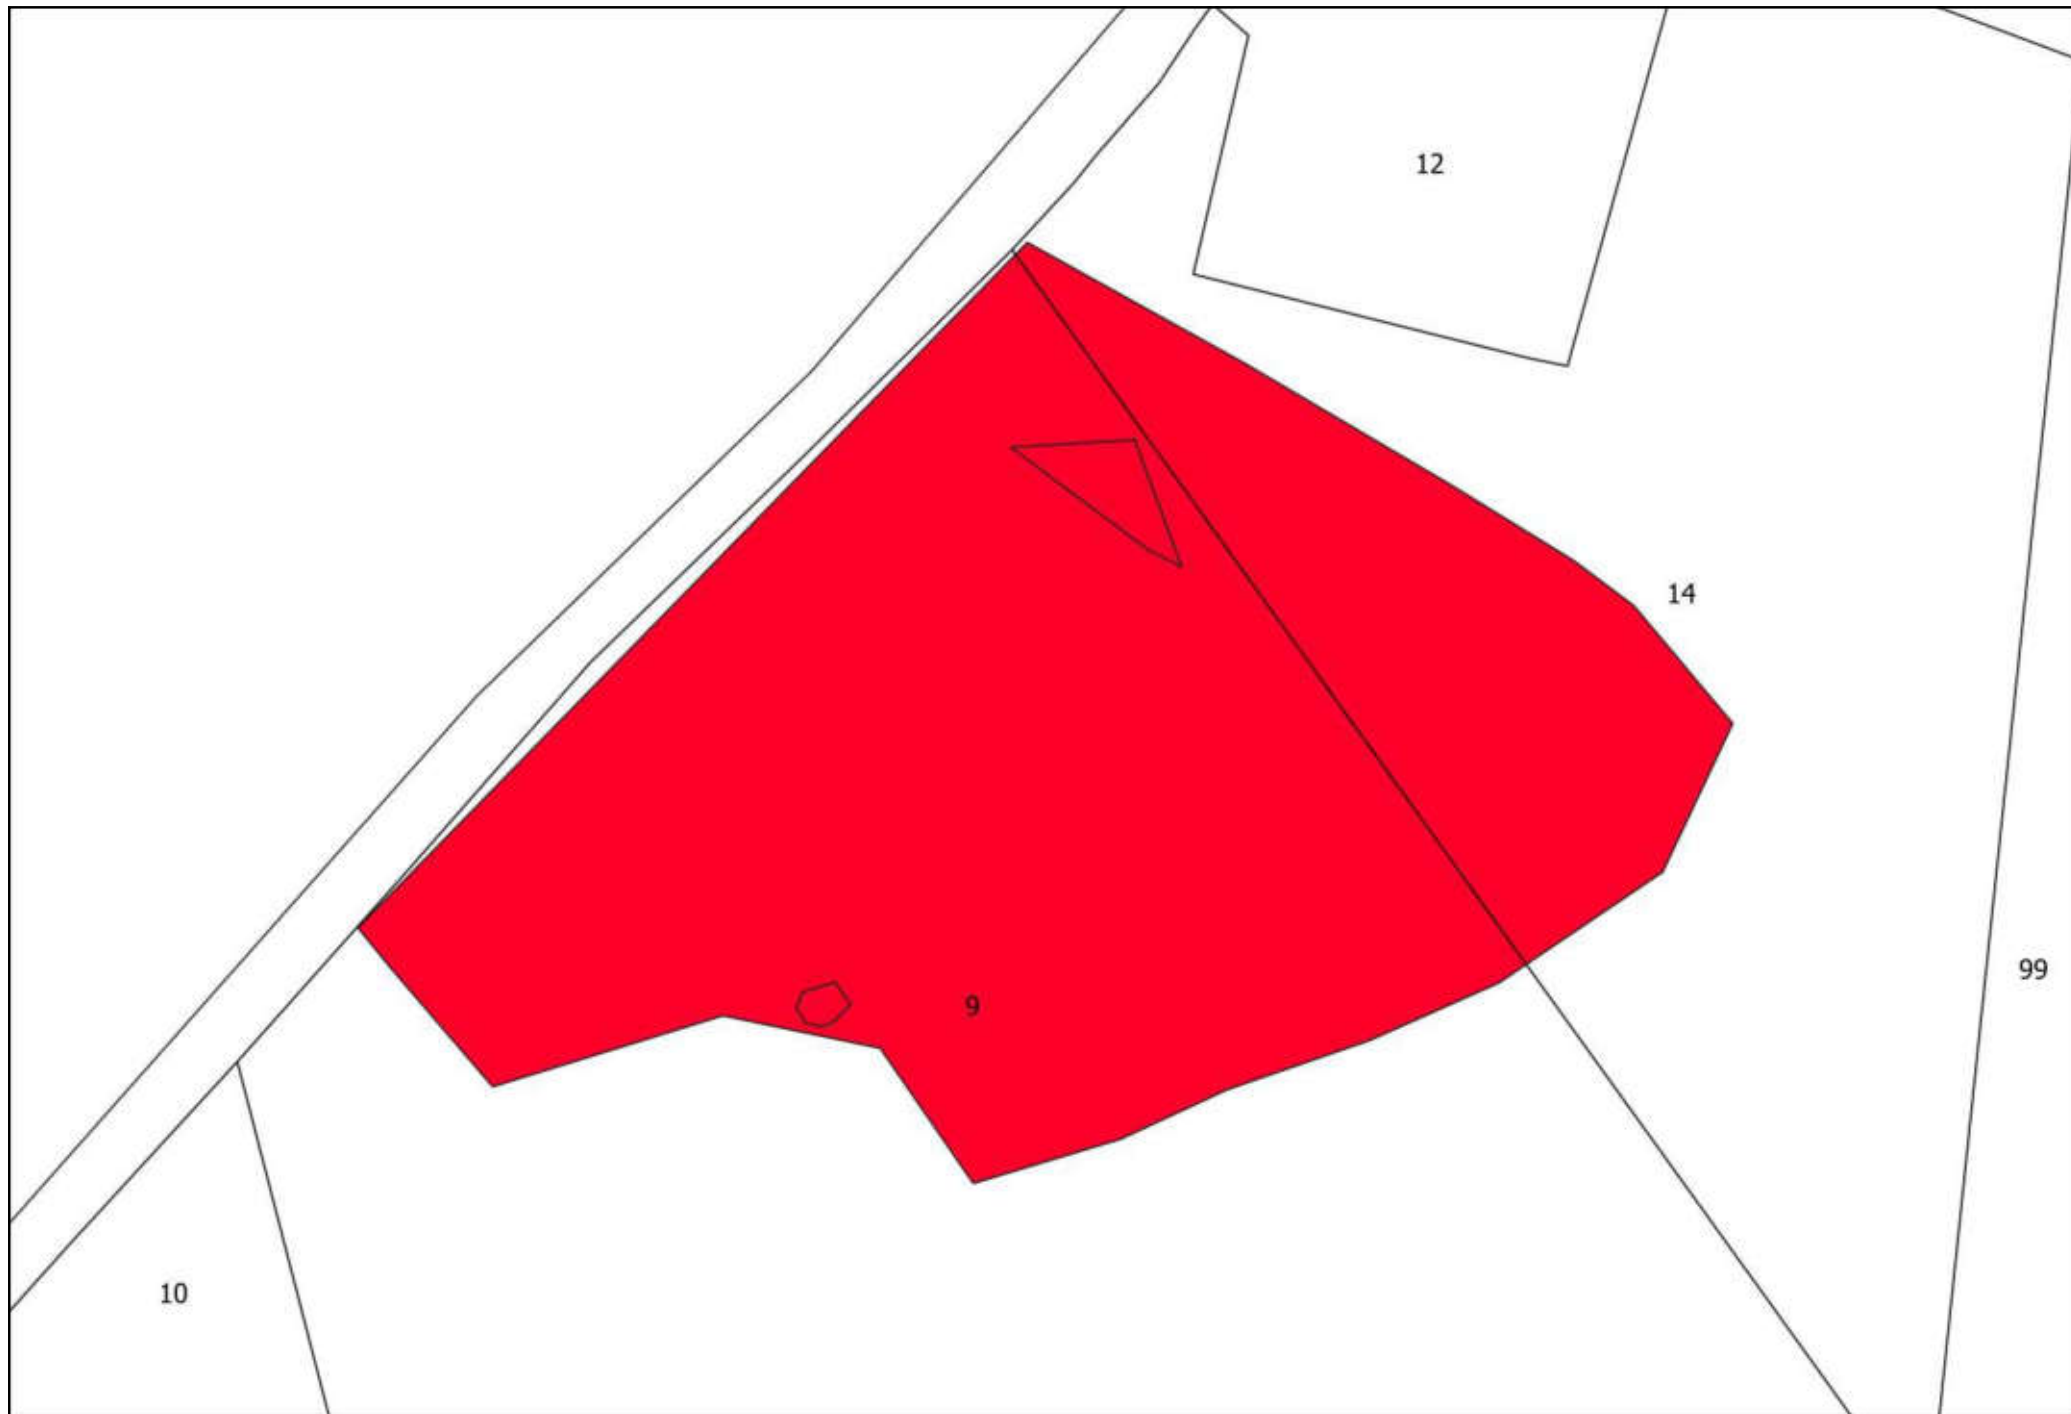

A technical drawing on a white background. A large, irregular polygon is shaded in a solid red color. The polygon is tilted, with its longer sides running from the upper-left towards the lower-right. It has a small, sharp protrusion at its bottom-right corner. The number '100' is printed in black text inside the red polygon, towards its right side. The entire drawing is enclosed in a thin black rectangular border. In the top-left corner of this border, the number '91' is written. In the top-right corner, the number '75' is written. Two thin black lines cross the top of the frame, one on the left and one on the right, meeting at a point near the top center.