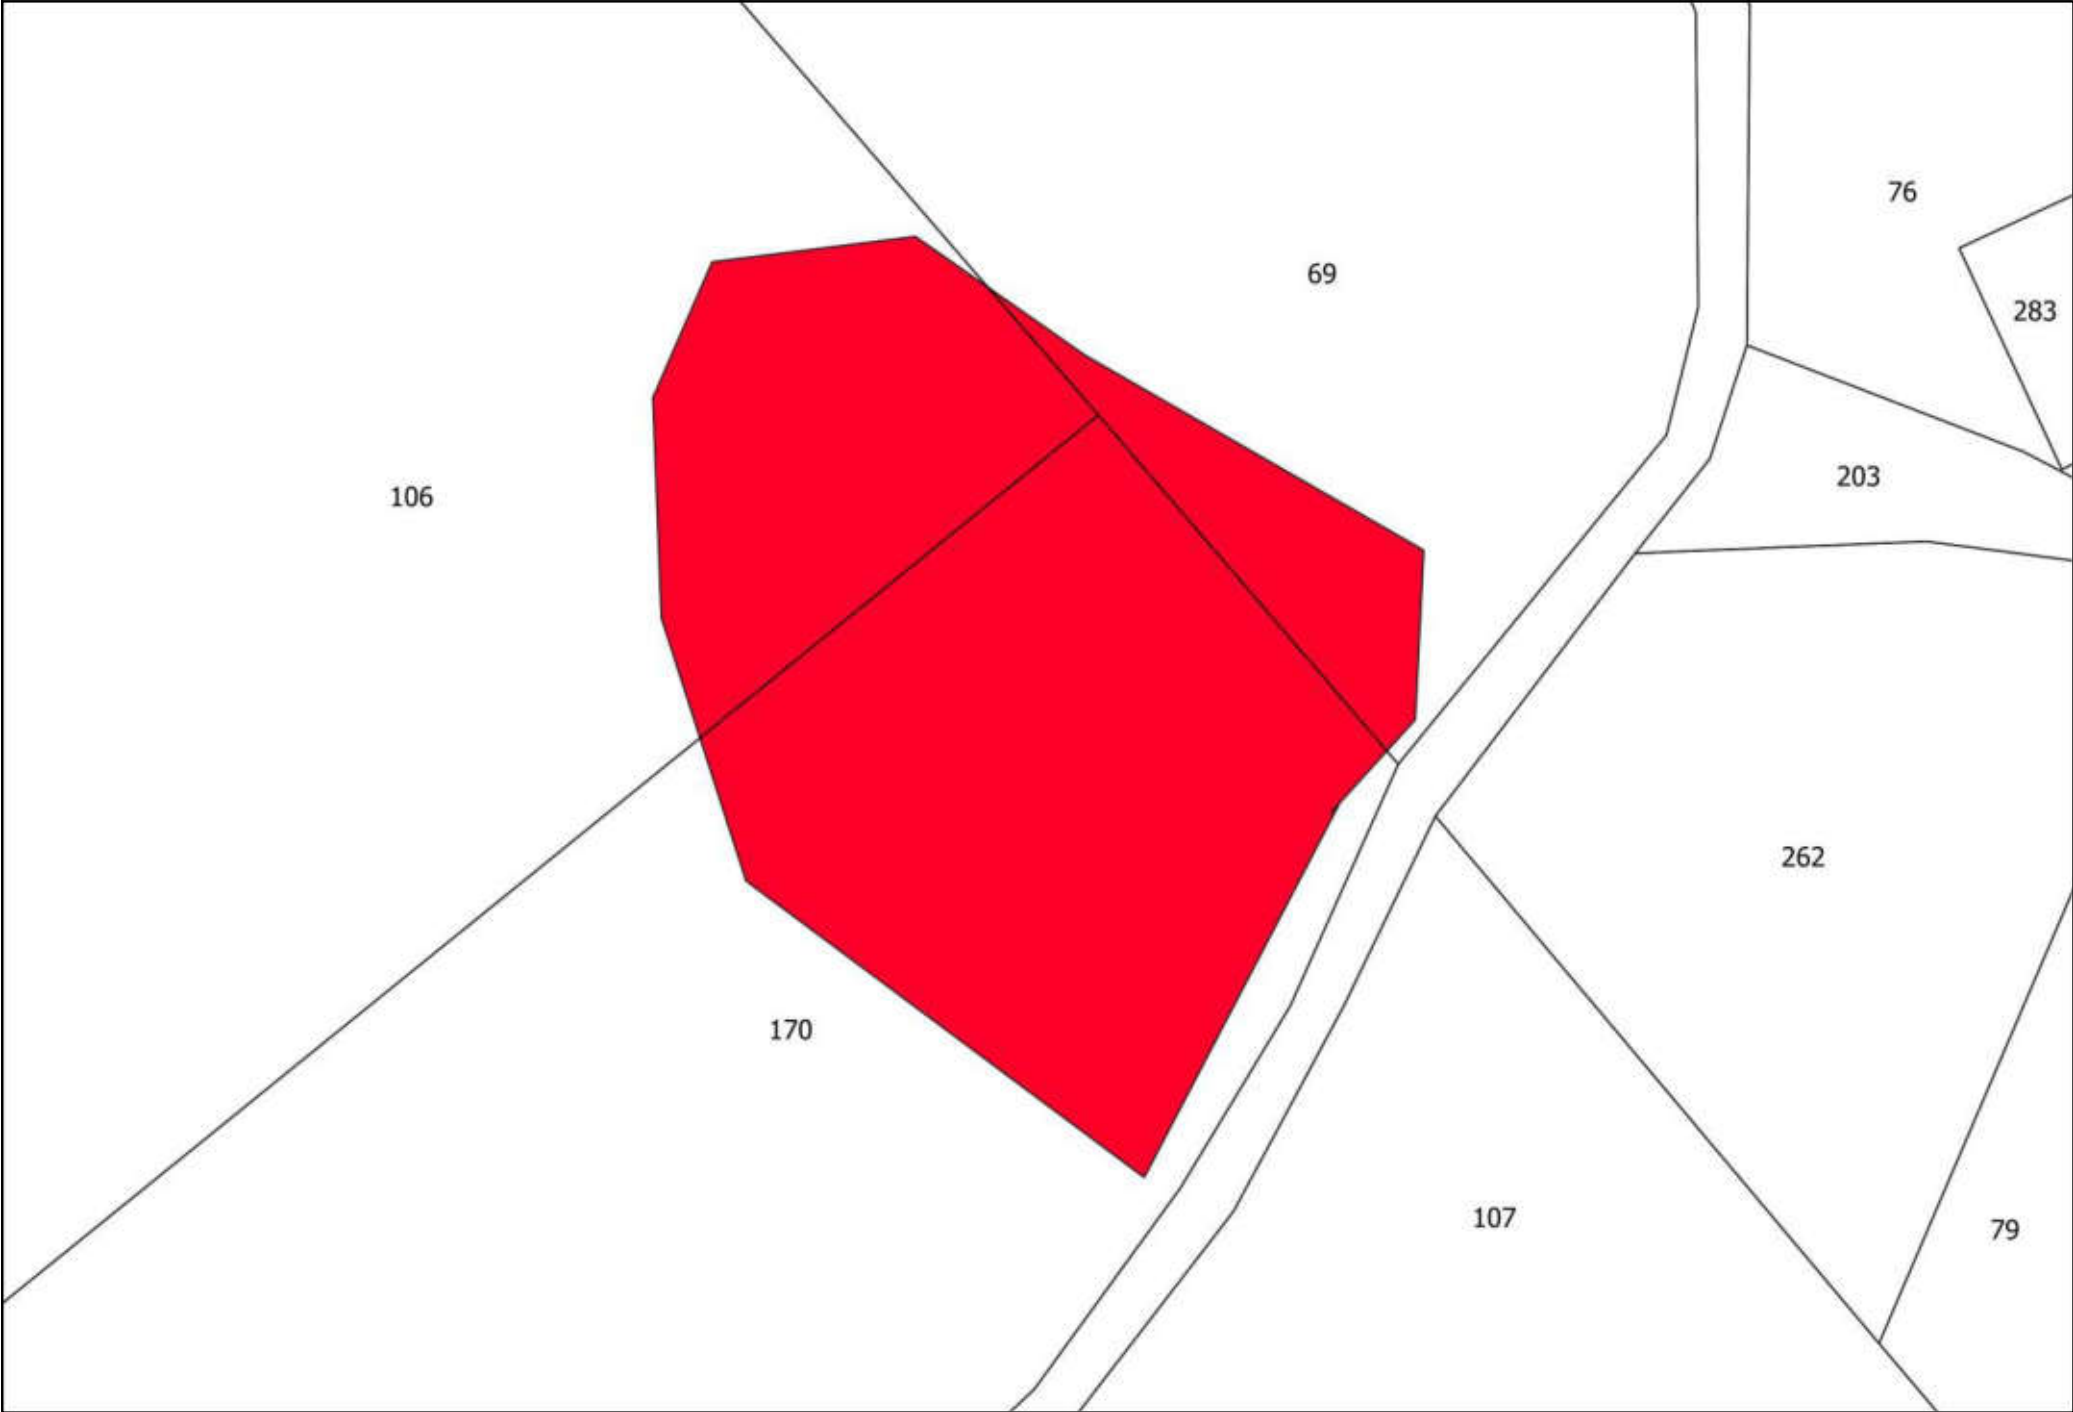

COMUNE DI AREZZO

Servizio Governo del Territorio

Settore Pianificazione Urbanistica

CATASTO INCENDI
2023

**CATASTO DEI BOSCHI PERCORSI DAL FUOCO E DEI PASCOLI
SITUATI ENTRO 50 METRI DAI BOSCHI PERCORSI DAL
FUOCO**

ATLANTE

DCC. N. ... del ...

ID:

Approvazione:

DCC. N. ... del ...

107

79

50

69

106

92

25

72

91

75

100

A technical drawing on a white background. A large, irregular polygon is shaded in a solid red color. The polygon is tilted, with its longer sides running from the upper-left towards the lower-right. It has a small, sharp protrusion at its bottom-right corner. The number '100' is printed in black text inside the red polygon, towards its right side. The entire drawing is enclosed in a thin black rectangular border. In the top-left corner of this border, the number '91' is written. In the top-right corner, the number '75' is written. Two thin black lines cross the top of the frame, one on the left and one on the right, meeting at a point near the top center.