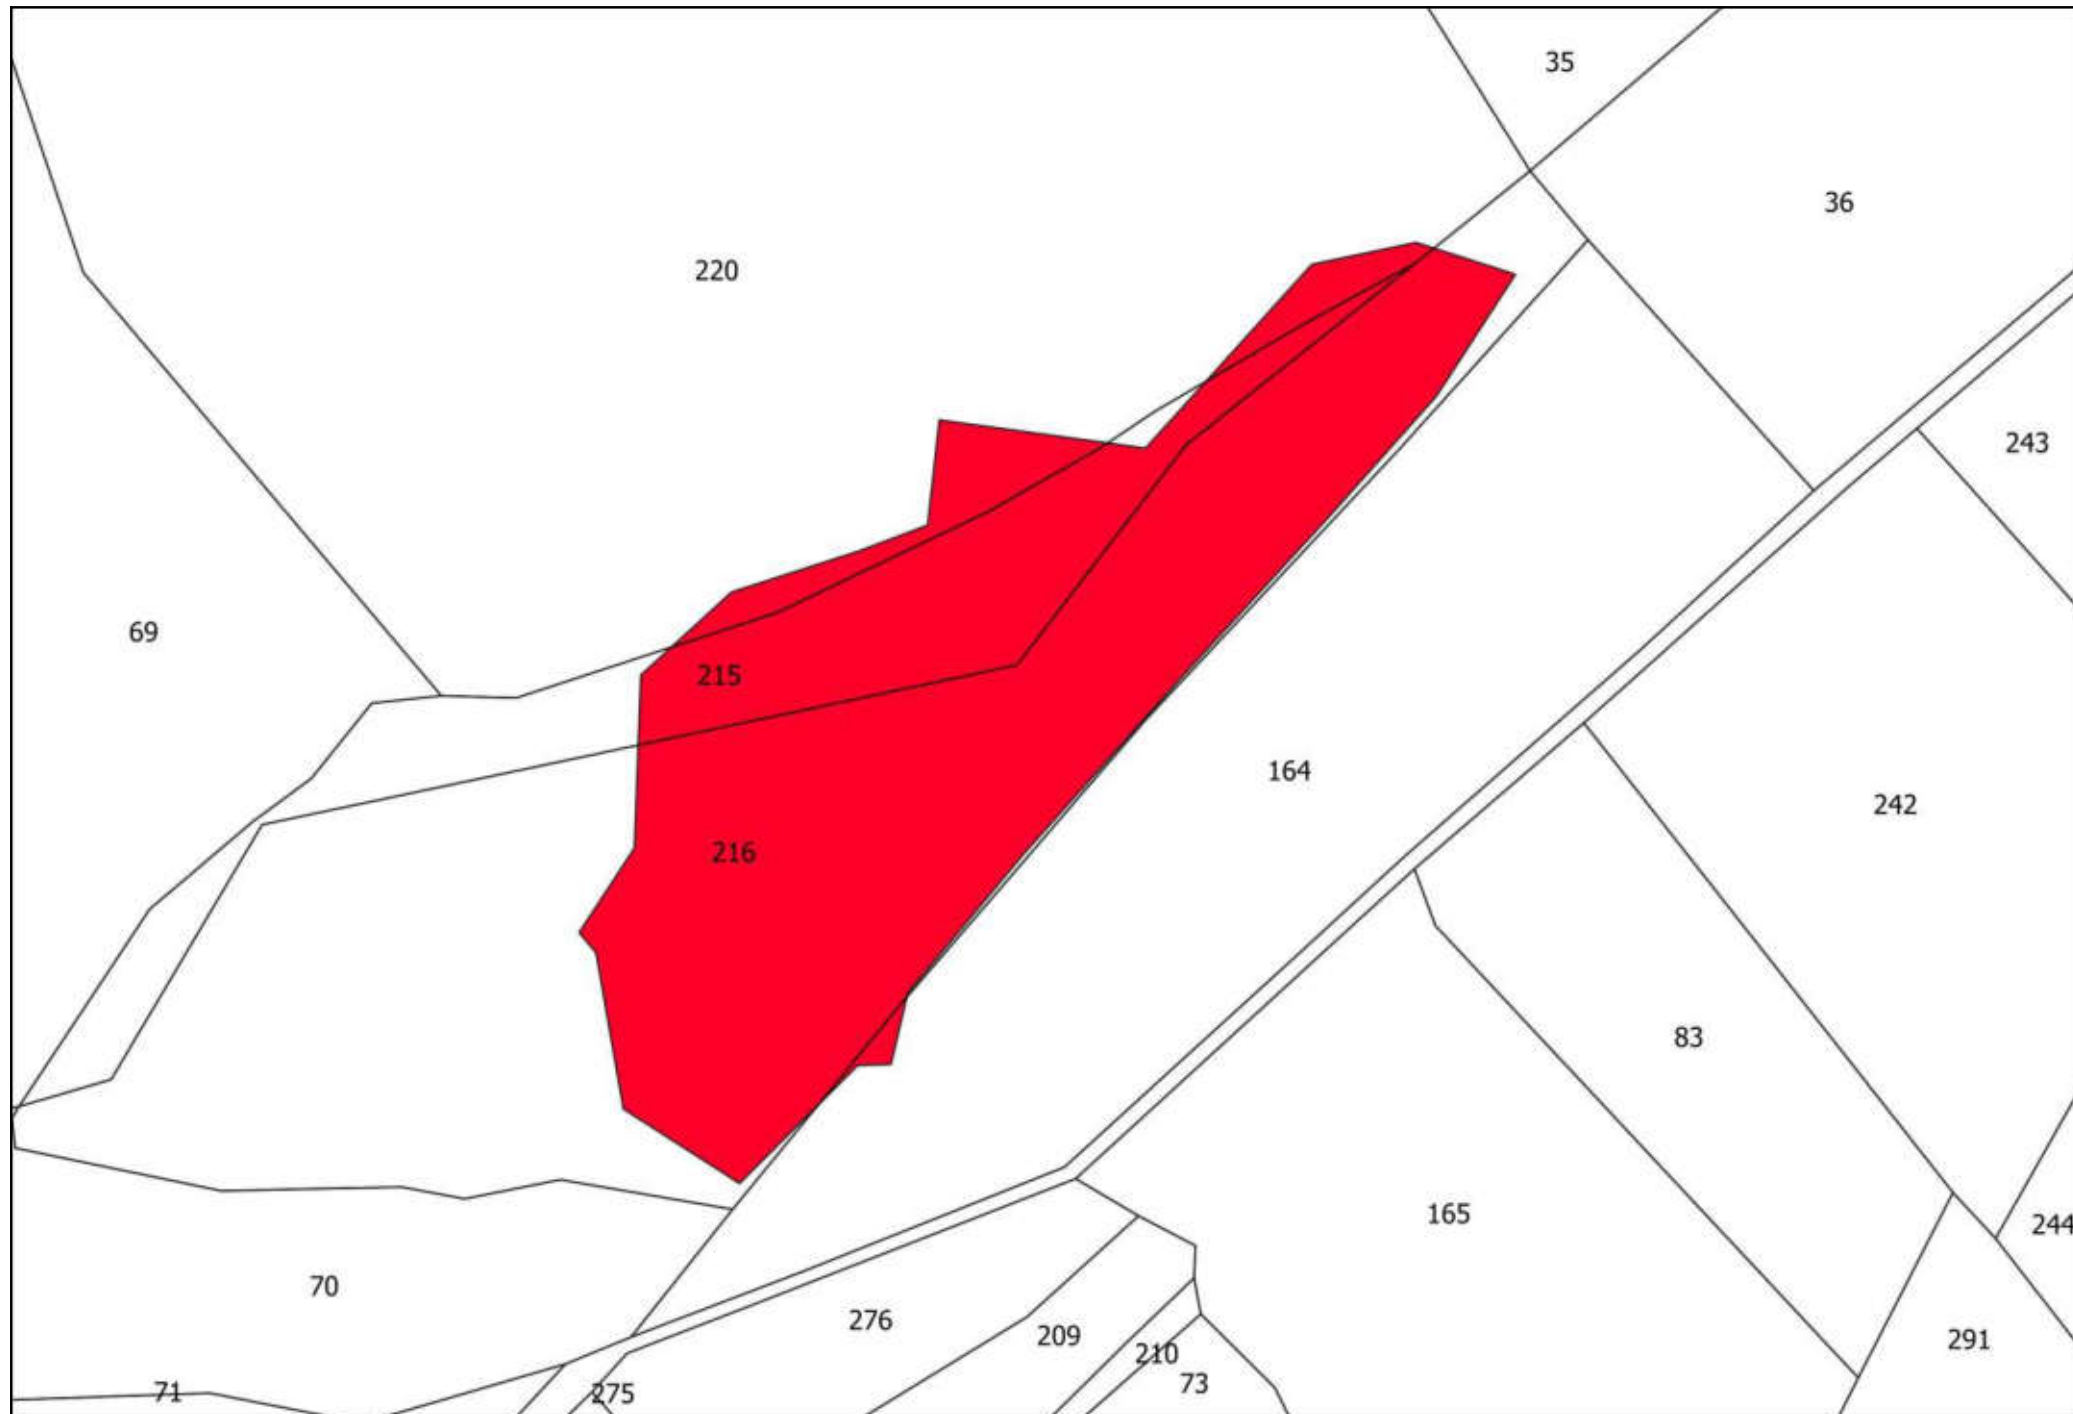

69

106

92

25

72

91

75

100

A technical drawing on a white background. A large, irregular polygon is shaded in a solid red color. The polygon is tilted, with its longer sides running from the upper-left towards the lower-right. It has a small, sharp protrusion at its bottom-right corner. The number '100' is printed in black text inside the red polygon, towards its right side. The entire drawing is enclosed in a thin black rectangular border. In the top-left corner of this border, the number '91' is written. In the top-right corner, the number '75' is written. Two thin black lines cross the top of the frame, one on the left and one on the right, meeting at a point near the top center.