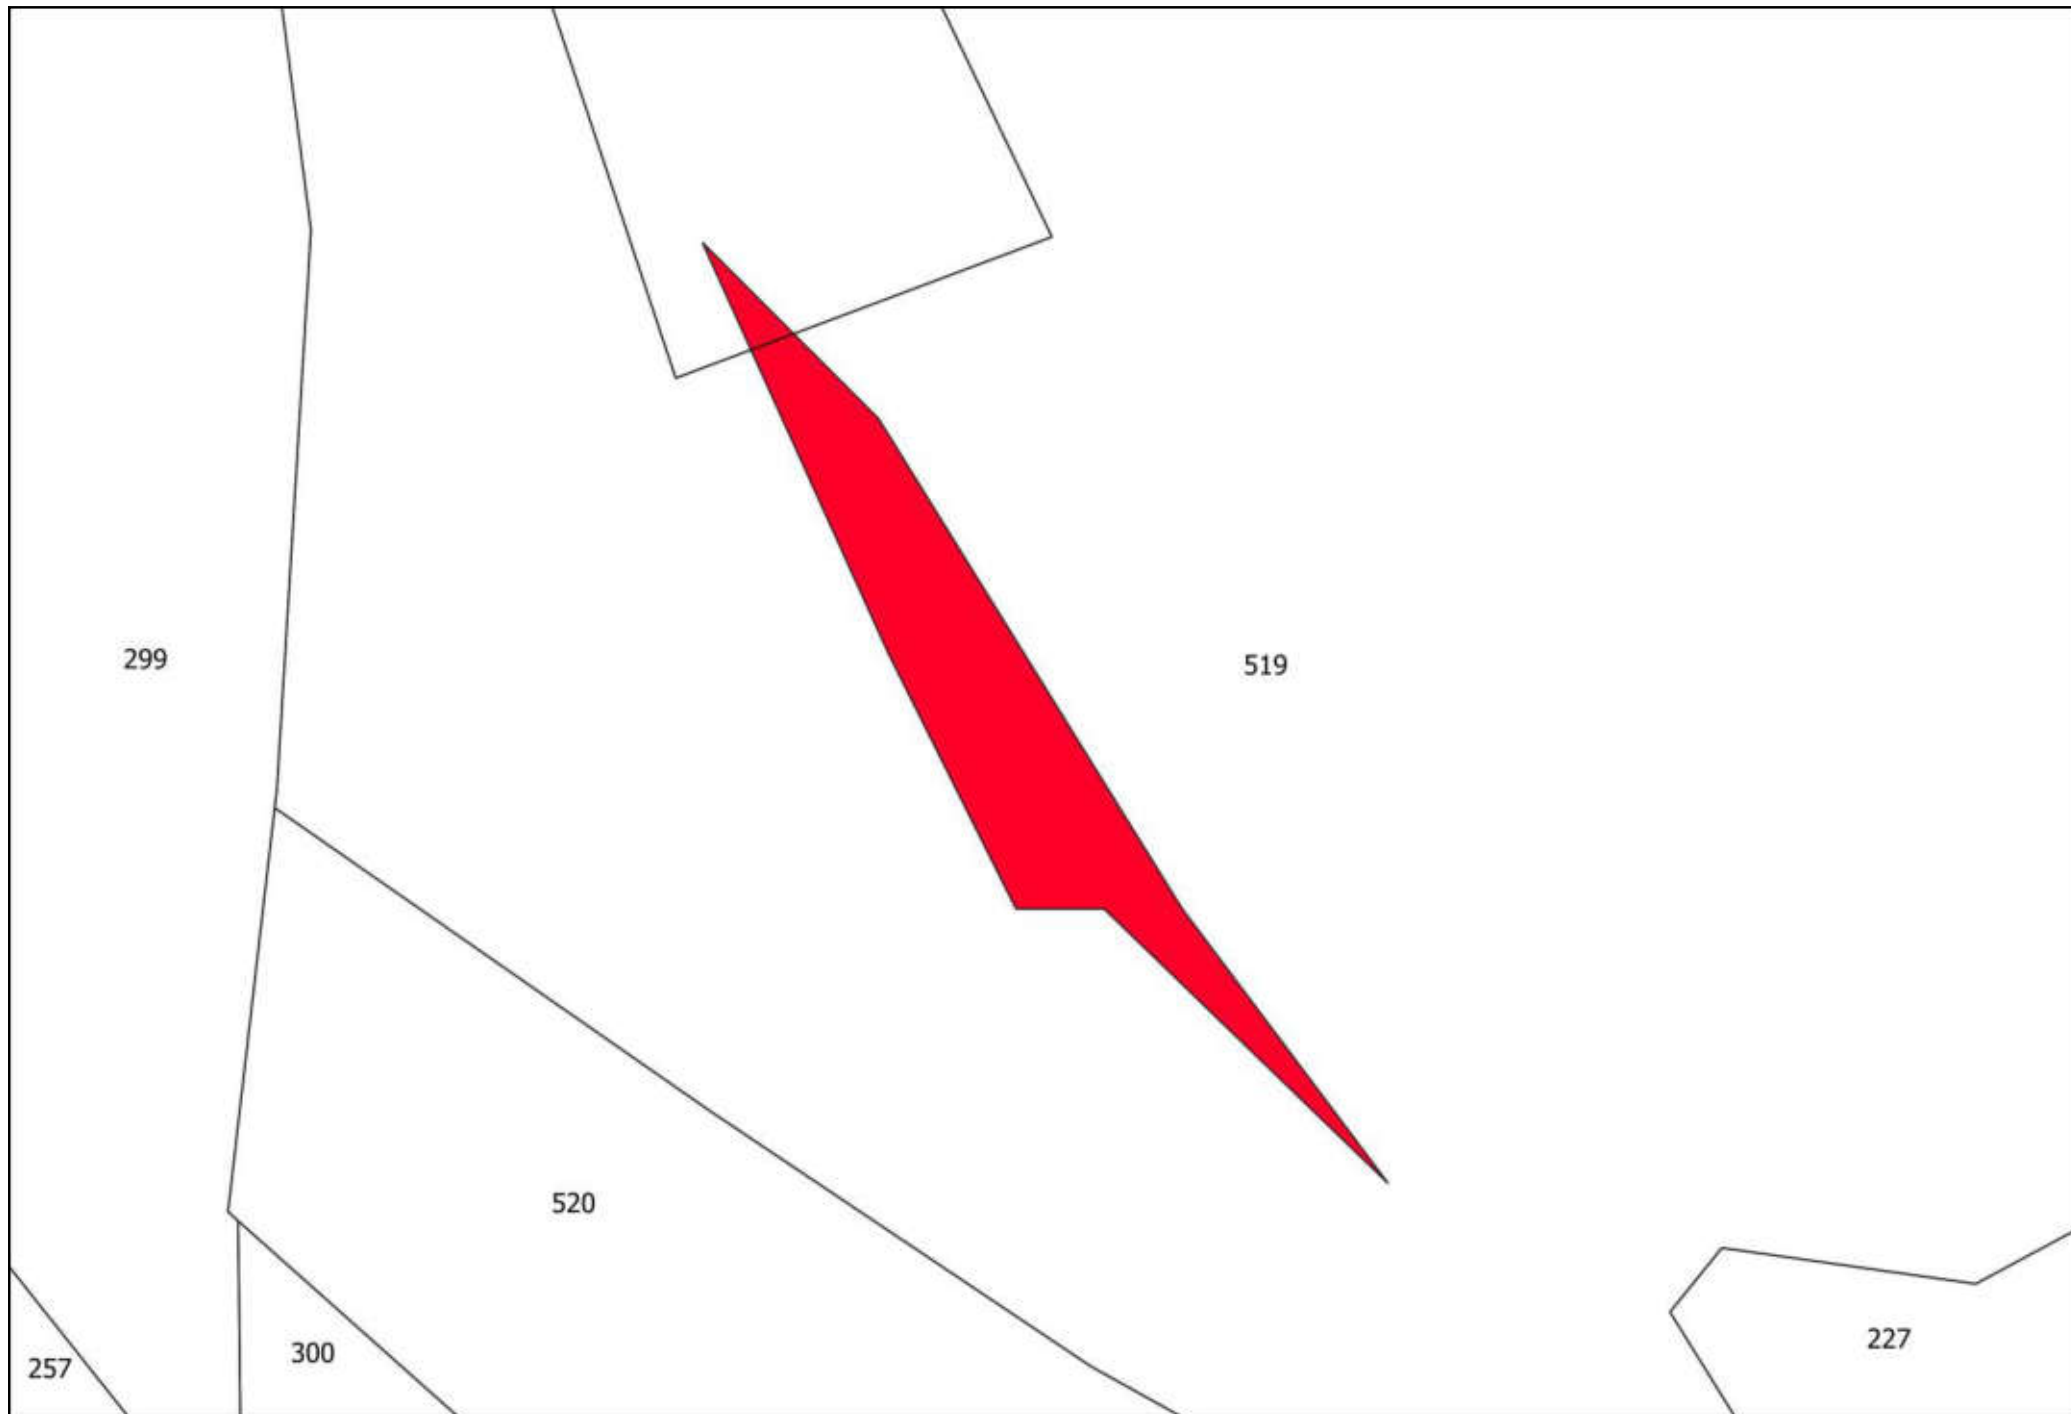

ATLANTE

DCC. N. ... del ...

ID:

Approvazione:

DCC. N. ... del ...

107

79

50

69

106

92

25

72

91

75

100

A technical drawing on a white background. A large, irregular polygon is shaded in a solid red color. The polygon is tilted, with its longer sides running from the upper-left towards the lower-right. It has a small, sharp protrusion at its bottom-right corner. The number '100' is printed in black text inside the red polygon, towards its right side. The entire drawing is enclosed in a thin black rectangular border. In the top-left corner of this border, the number '91' is written. In the top-right corner, the number '75' is written. Two thin black lines cross the top of the frame, one on the left and one on the right, meeting at a point near the top center.