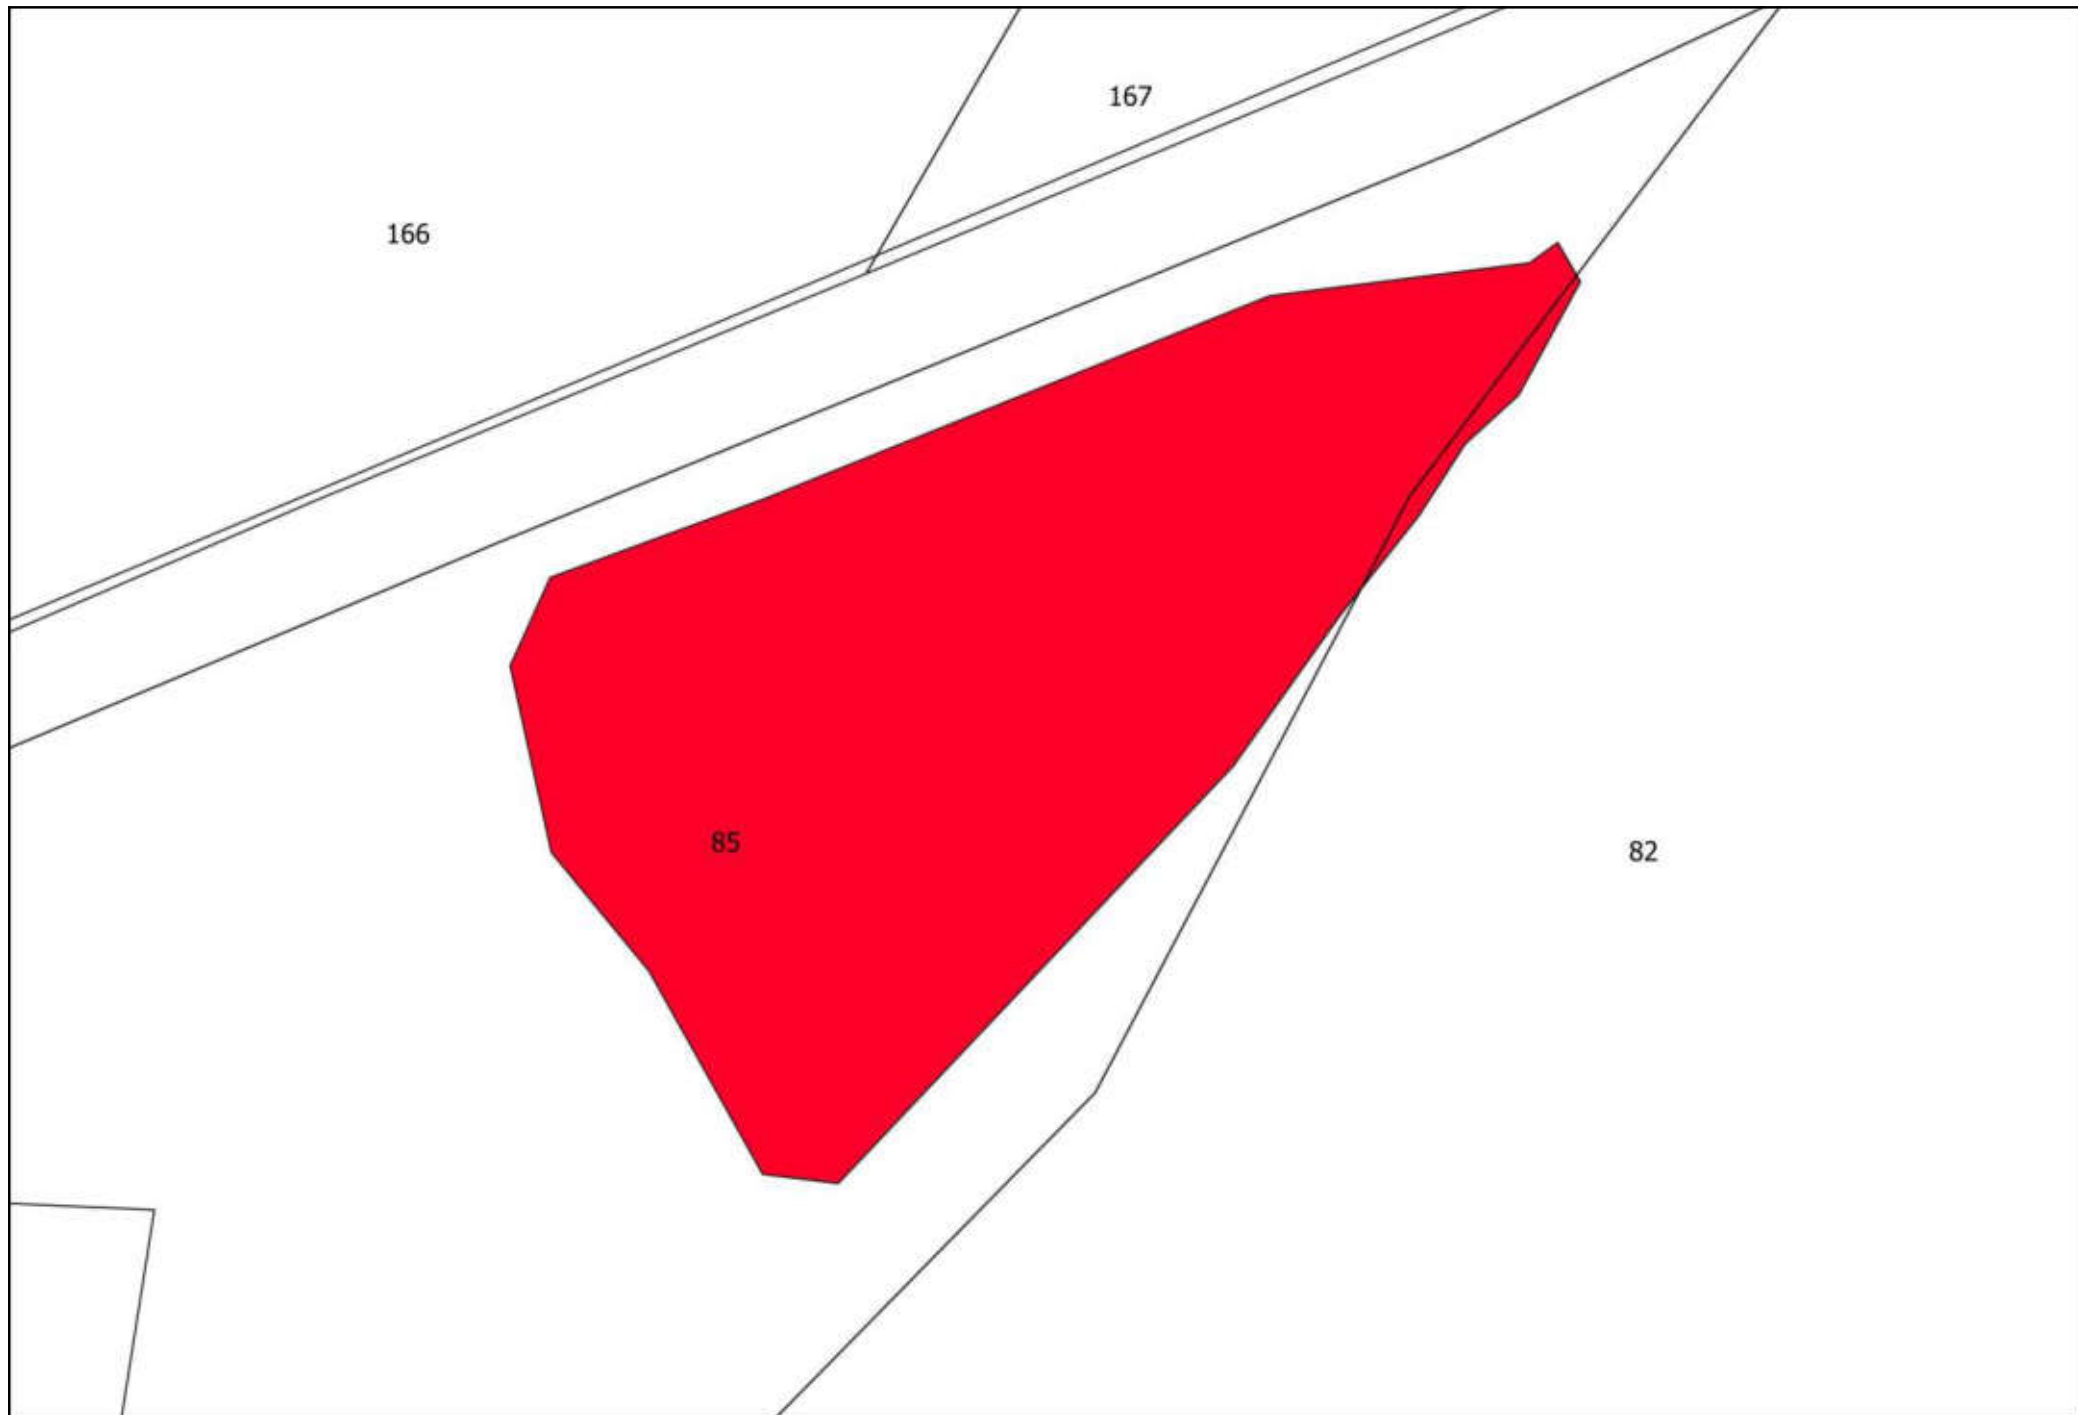

69

106

92

25

72

91

75

100

A technical drawing on a white background. A large, irregular polygon is shaded in a solid red color. The polygon is tilted, with its longer sides running from the upper-left towards the lower-right. It has a small, sharp protrusion at its bottom-right corner. The number '100' is printed in black text inside the red polygon, towards its right side. The entire drawing is enclosed in a thin black rectangular border. In the top-left corner of this border, the number '91' is written. In the top-right corner, the number '75' is written. Two thin black lines cross the top of the frame, one on the left and one on the right, meeting at a point near the top center.