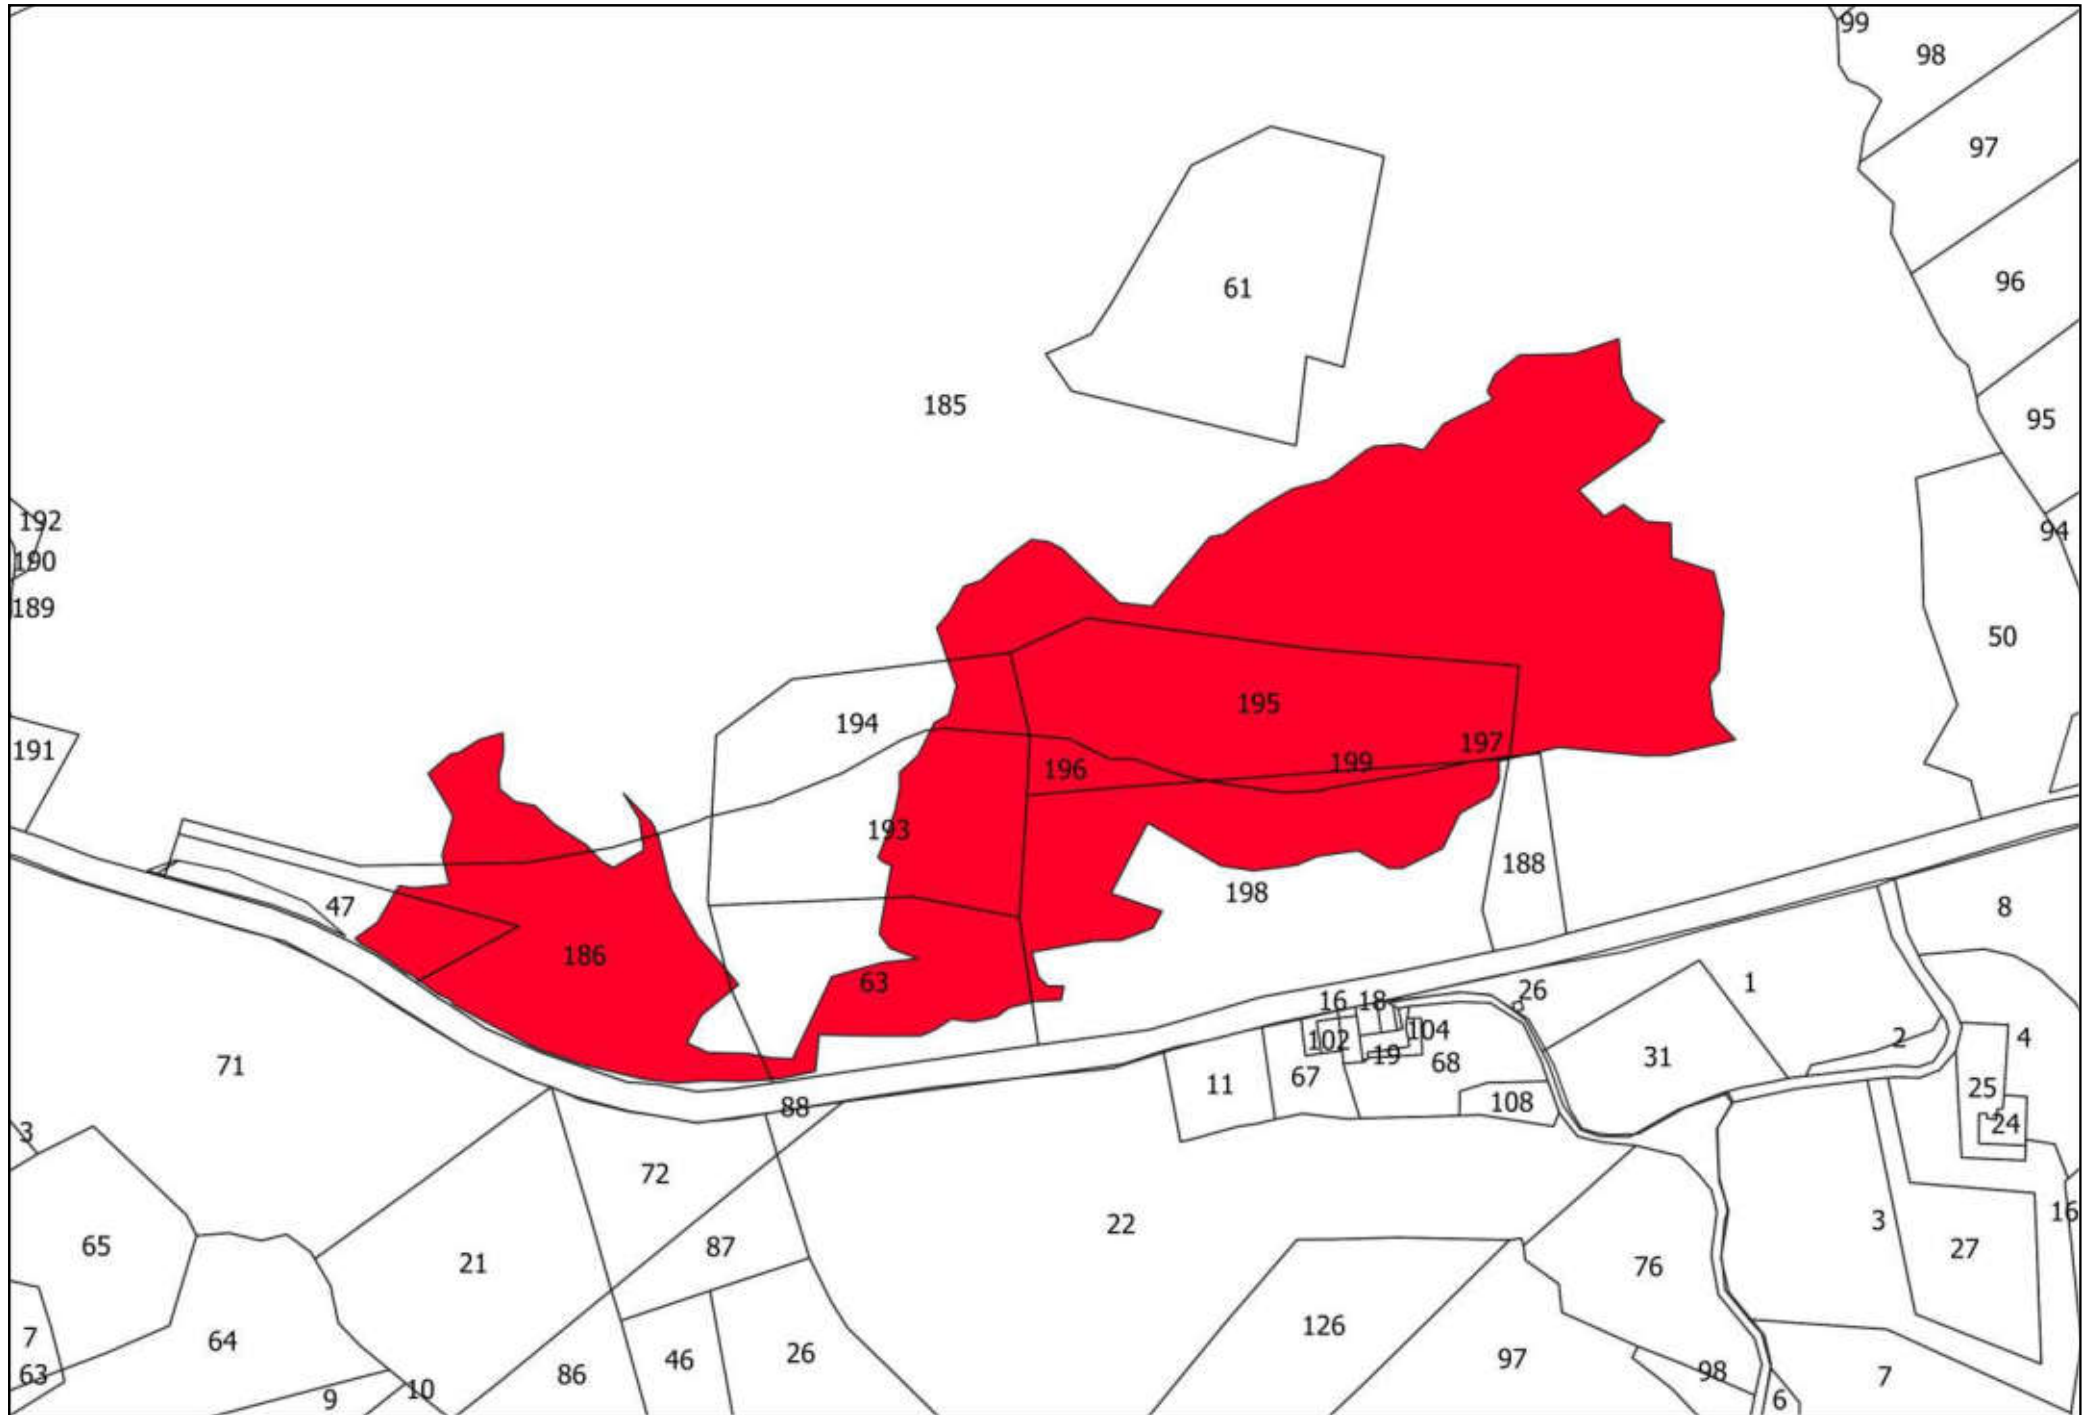

69

106

92

25

72

91

75

100

A technical drawing on a white background. A large, irregular polygon is shaded in a solid red color. The polygon is tilted, with its longer sides running from the upper-left towards the lower-right. It has a small, sharp protrusion at its bottom-right corner. The number '100' is printed in black text inside the red polygon, towards its right side. The entire drawing is enclosed in a thin black rectangular border. In the top-left corner of this border, the number '91' is written. In the top-right corner, the number '75' is written. Two thin black lines cross the top of the frame, one on the left and one on the right, meeting at a point near the top center.

11

COMUNE DI AREZZO
