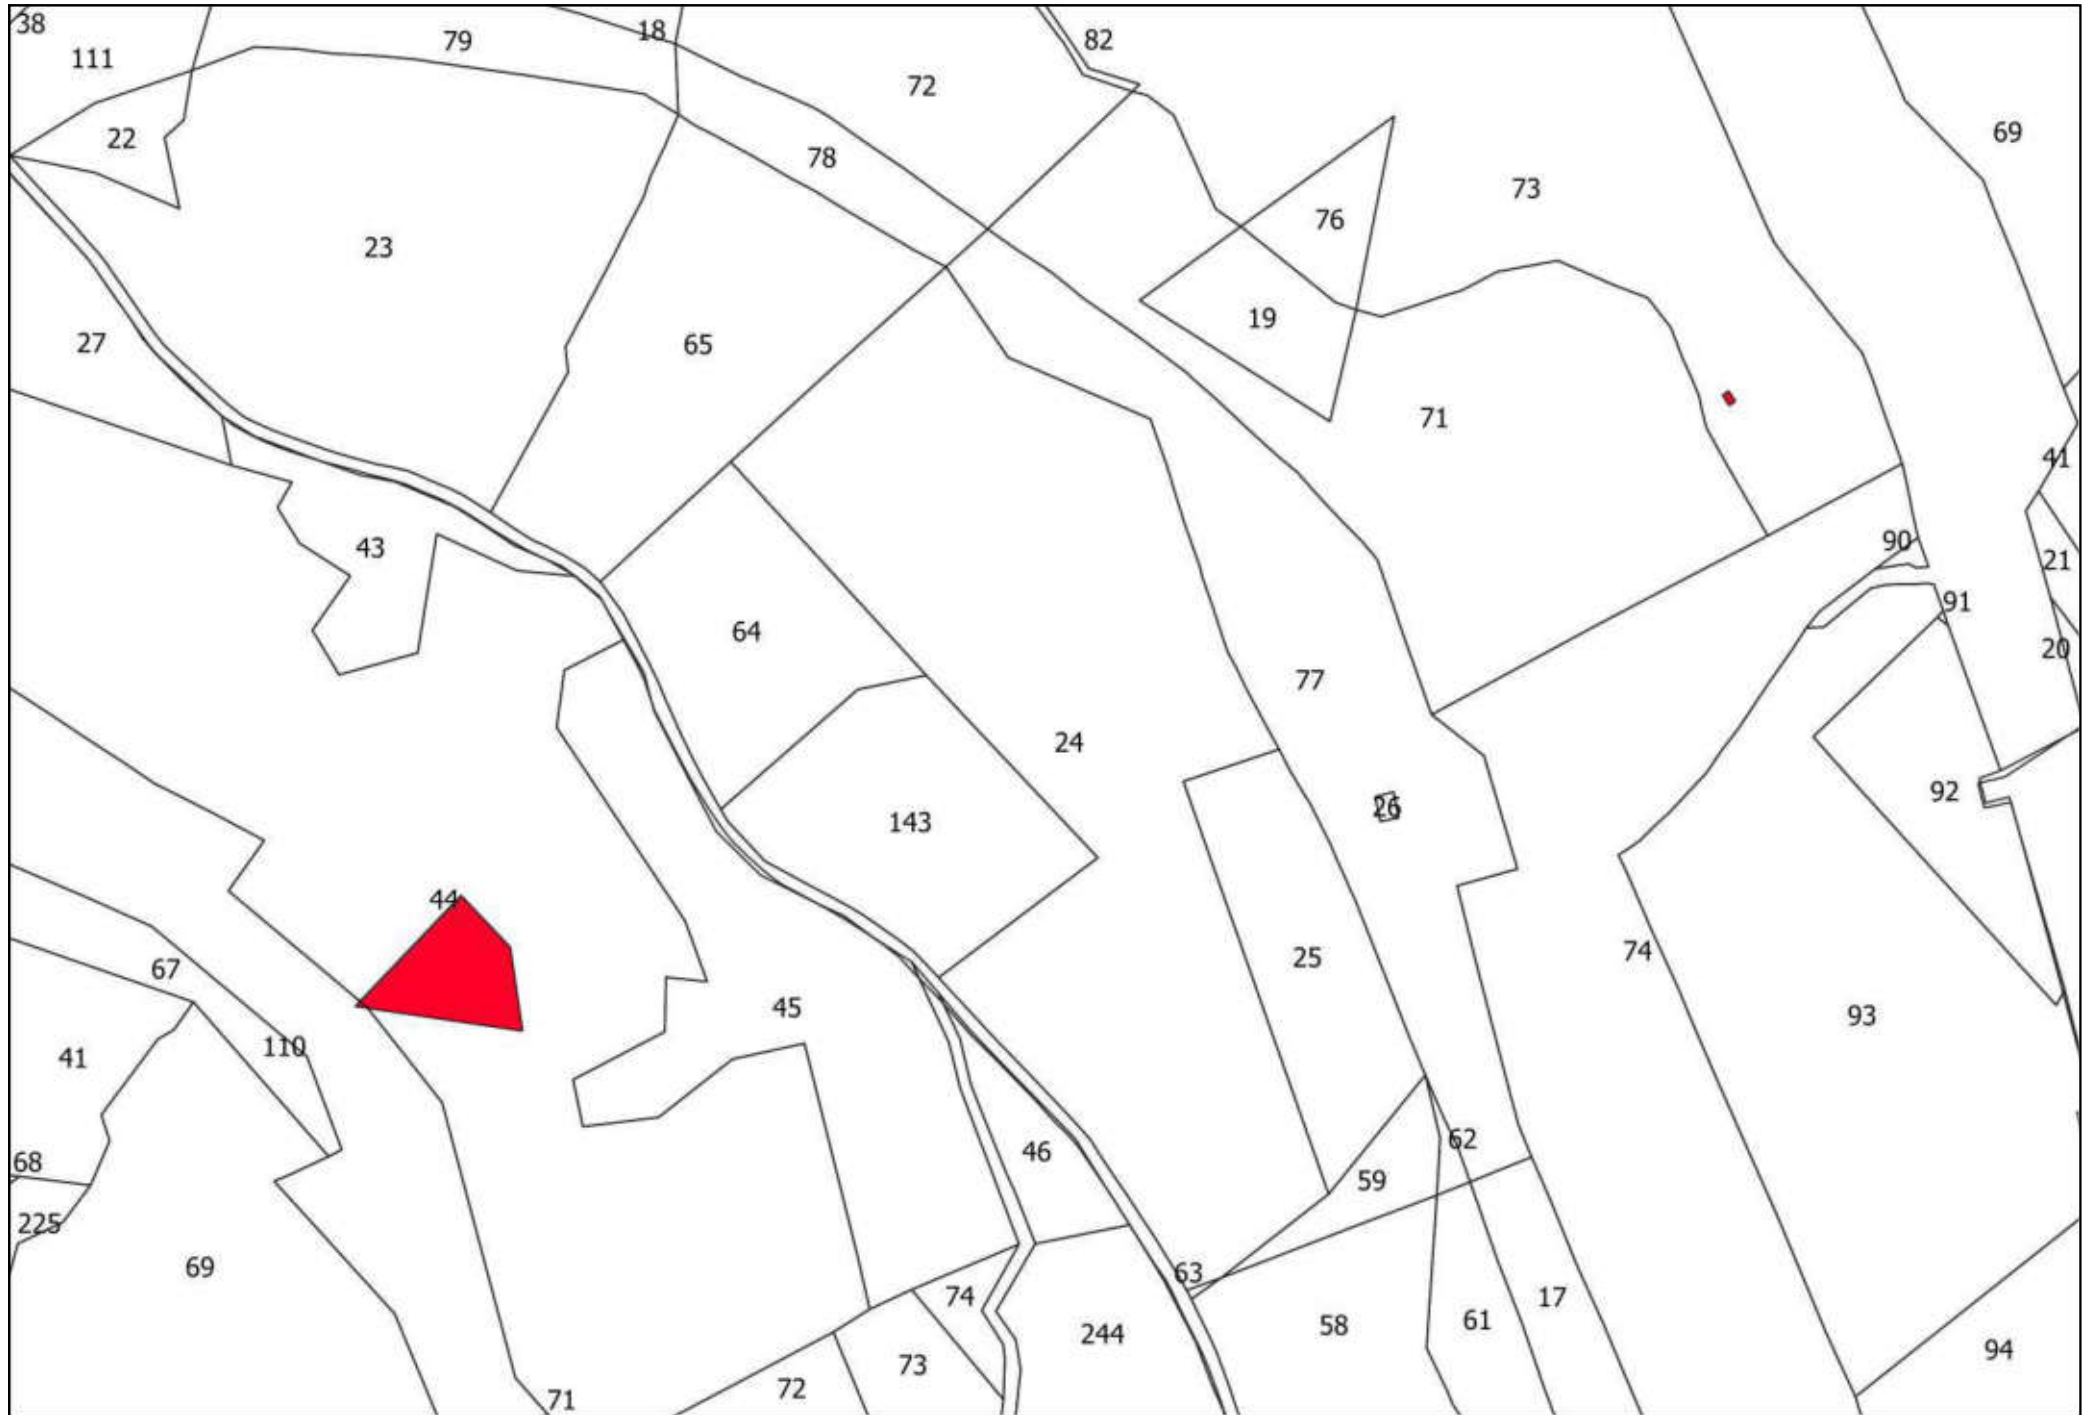

69

106

92

25

72

91

75

100

A technical drawing on a white background. A large, irregular polygon is shaded in a solid red color. The polygon is tilted, with its longer sides running from the upper-left towards the lower-right. It has a small, sharp protrusion at its bottom-right corner. The number '100' is printed in black text inside the red polygon, towards its right side. The entire drawing is enclosed in a thin black rectangular border. In the top-left corner of this border, the number '91' is written. In the top-right corner, the number '75' is written. Two thin black lines cross the top of the frame, one on the left and one on the right, meeting at a point near the top center.