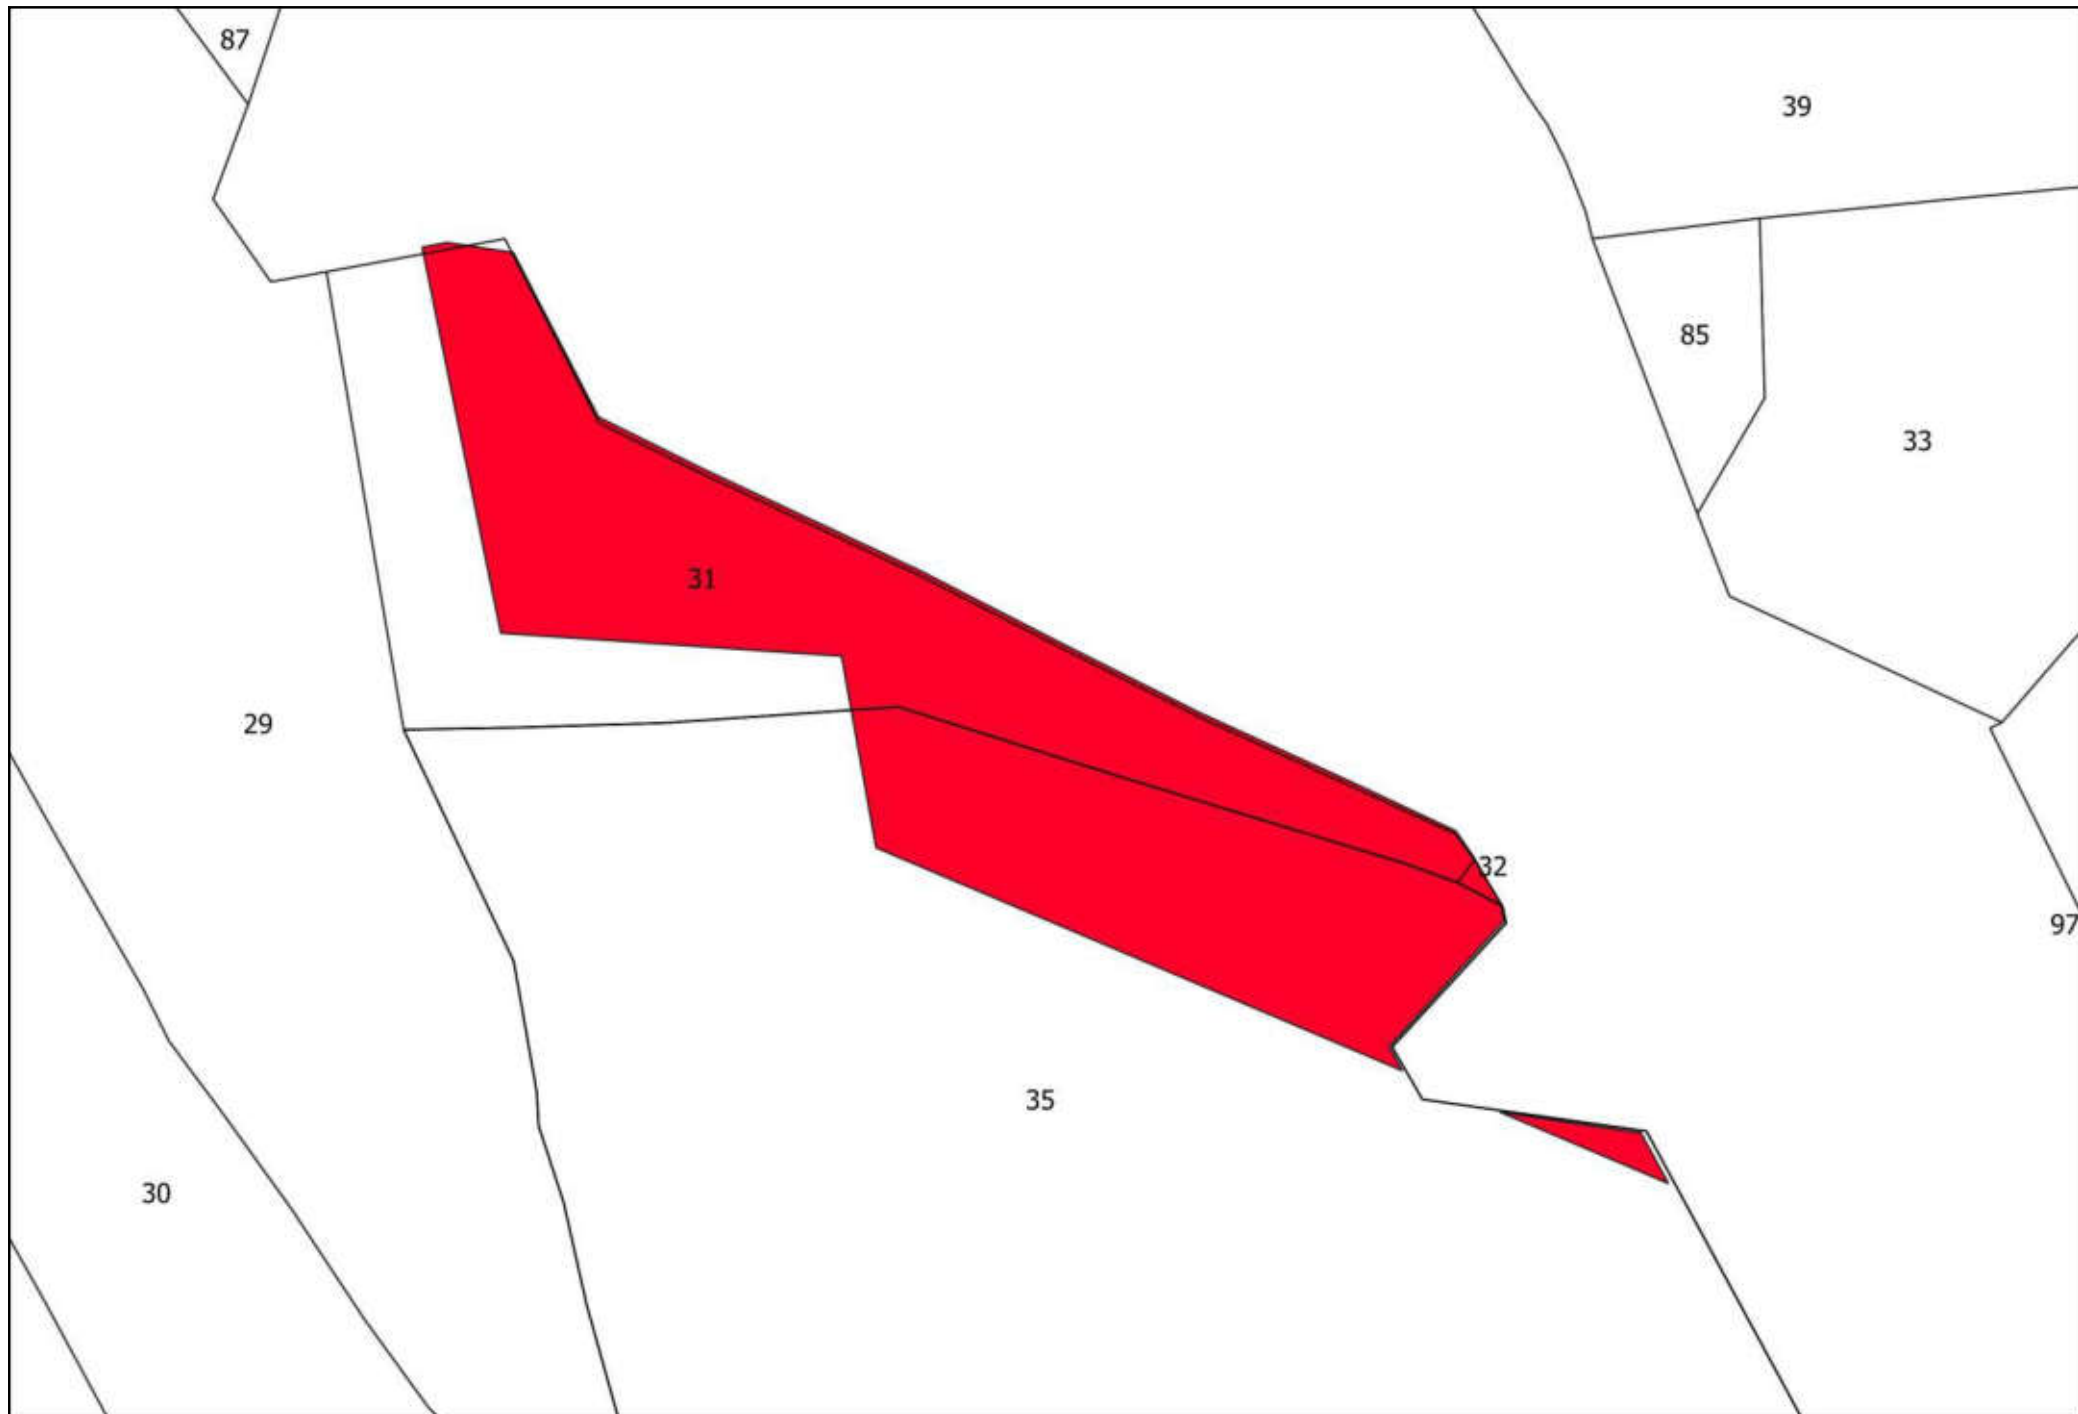

ATLANTE

DCC. N. ... del ...

ID:

Approvazione:

DCC. N. ... del ...

107

79

50

69

106

92

25

72

91

75

100

A technical drawing on a white background. A large, irregular polygon is shaded in a solid red color. The polygon is tilted, with its longer sides running from the upper-left towards the lower-right. It has a small, sharp protrusion at its bottom-right corner. The number '100' is printed in black text inside the red polygon, towards its right side. The entire drawing is enclosed in a thin black rectangular border. In the top-left corner of this border, the number '91' is written. In the top-right corner, the number '75' is written. Two thin black lines cross the top of the frame, one on the left and one on the right, meeting at a point near the top center.