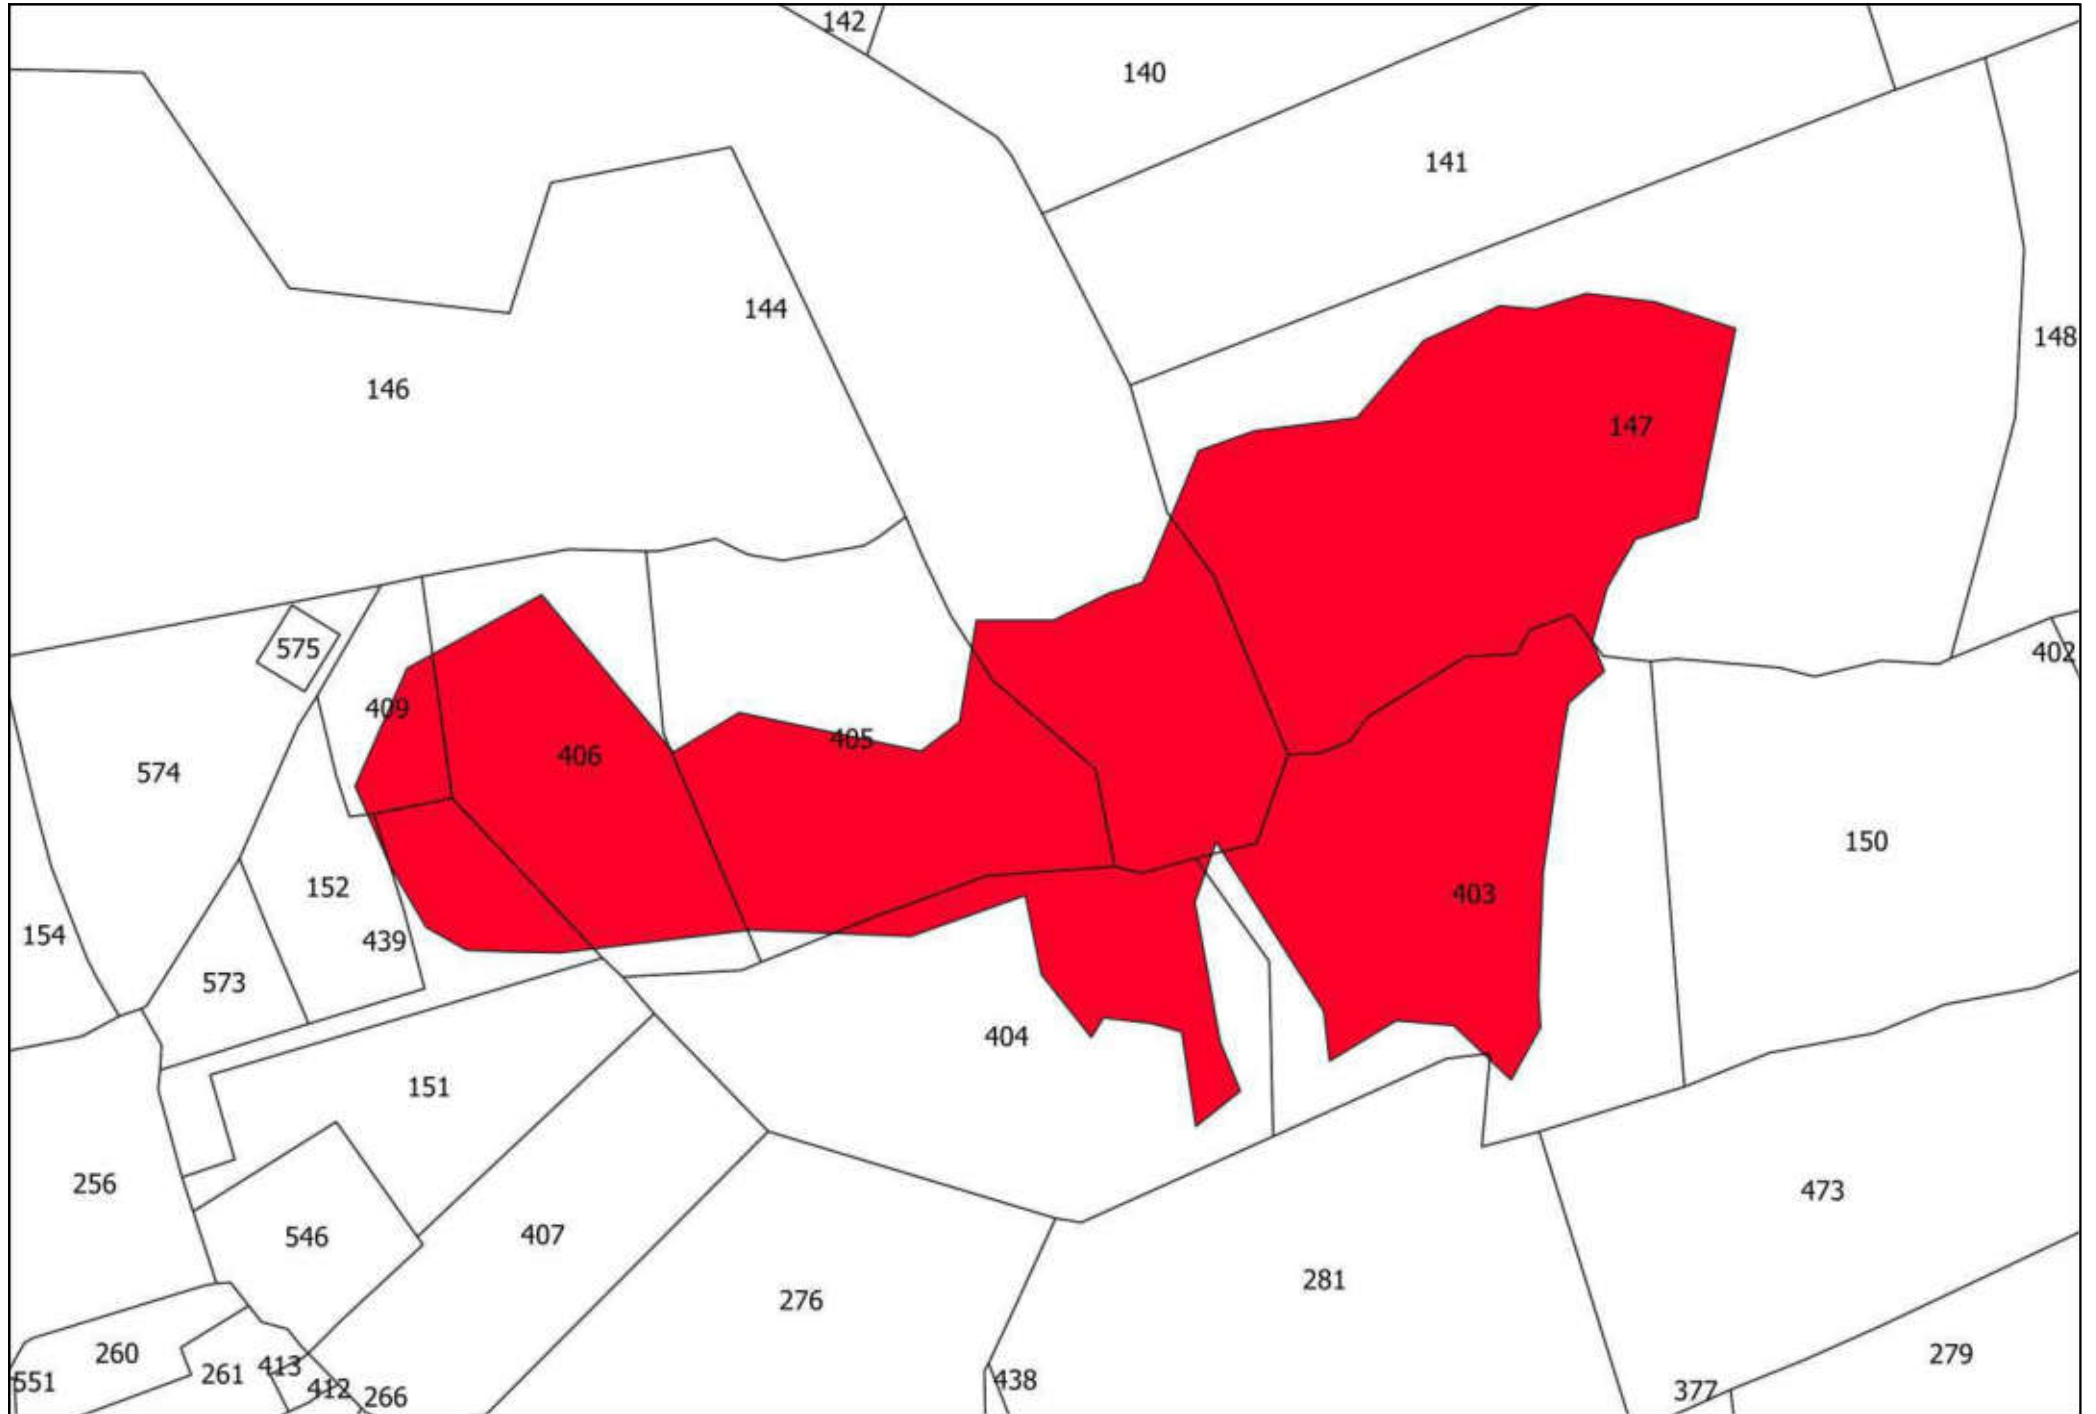

69

106

92

25

72

91

75

100

A technical drawing on a white background. A large, irregular polygon is shaded in a solid red color. The polygon is tilted, with its longer sides running from the upper-left towards the lower-right. It has a small, sharp protrusion at its bottom-right corner. The number '100' is printed in black text inside the red polygon, towards its right side. The entire drawing is enclosed in a thin black rectangular border. In the top-left corner of this border, the number '91' is written. In the top-right corner, the number '75' is written. Two thin black lines cross the top of the frame, one on the left and one on the right, meeting at a point near the top center.

11

COMUNE DI AREZZO
