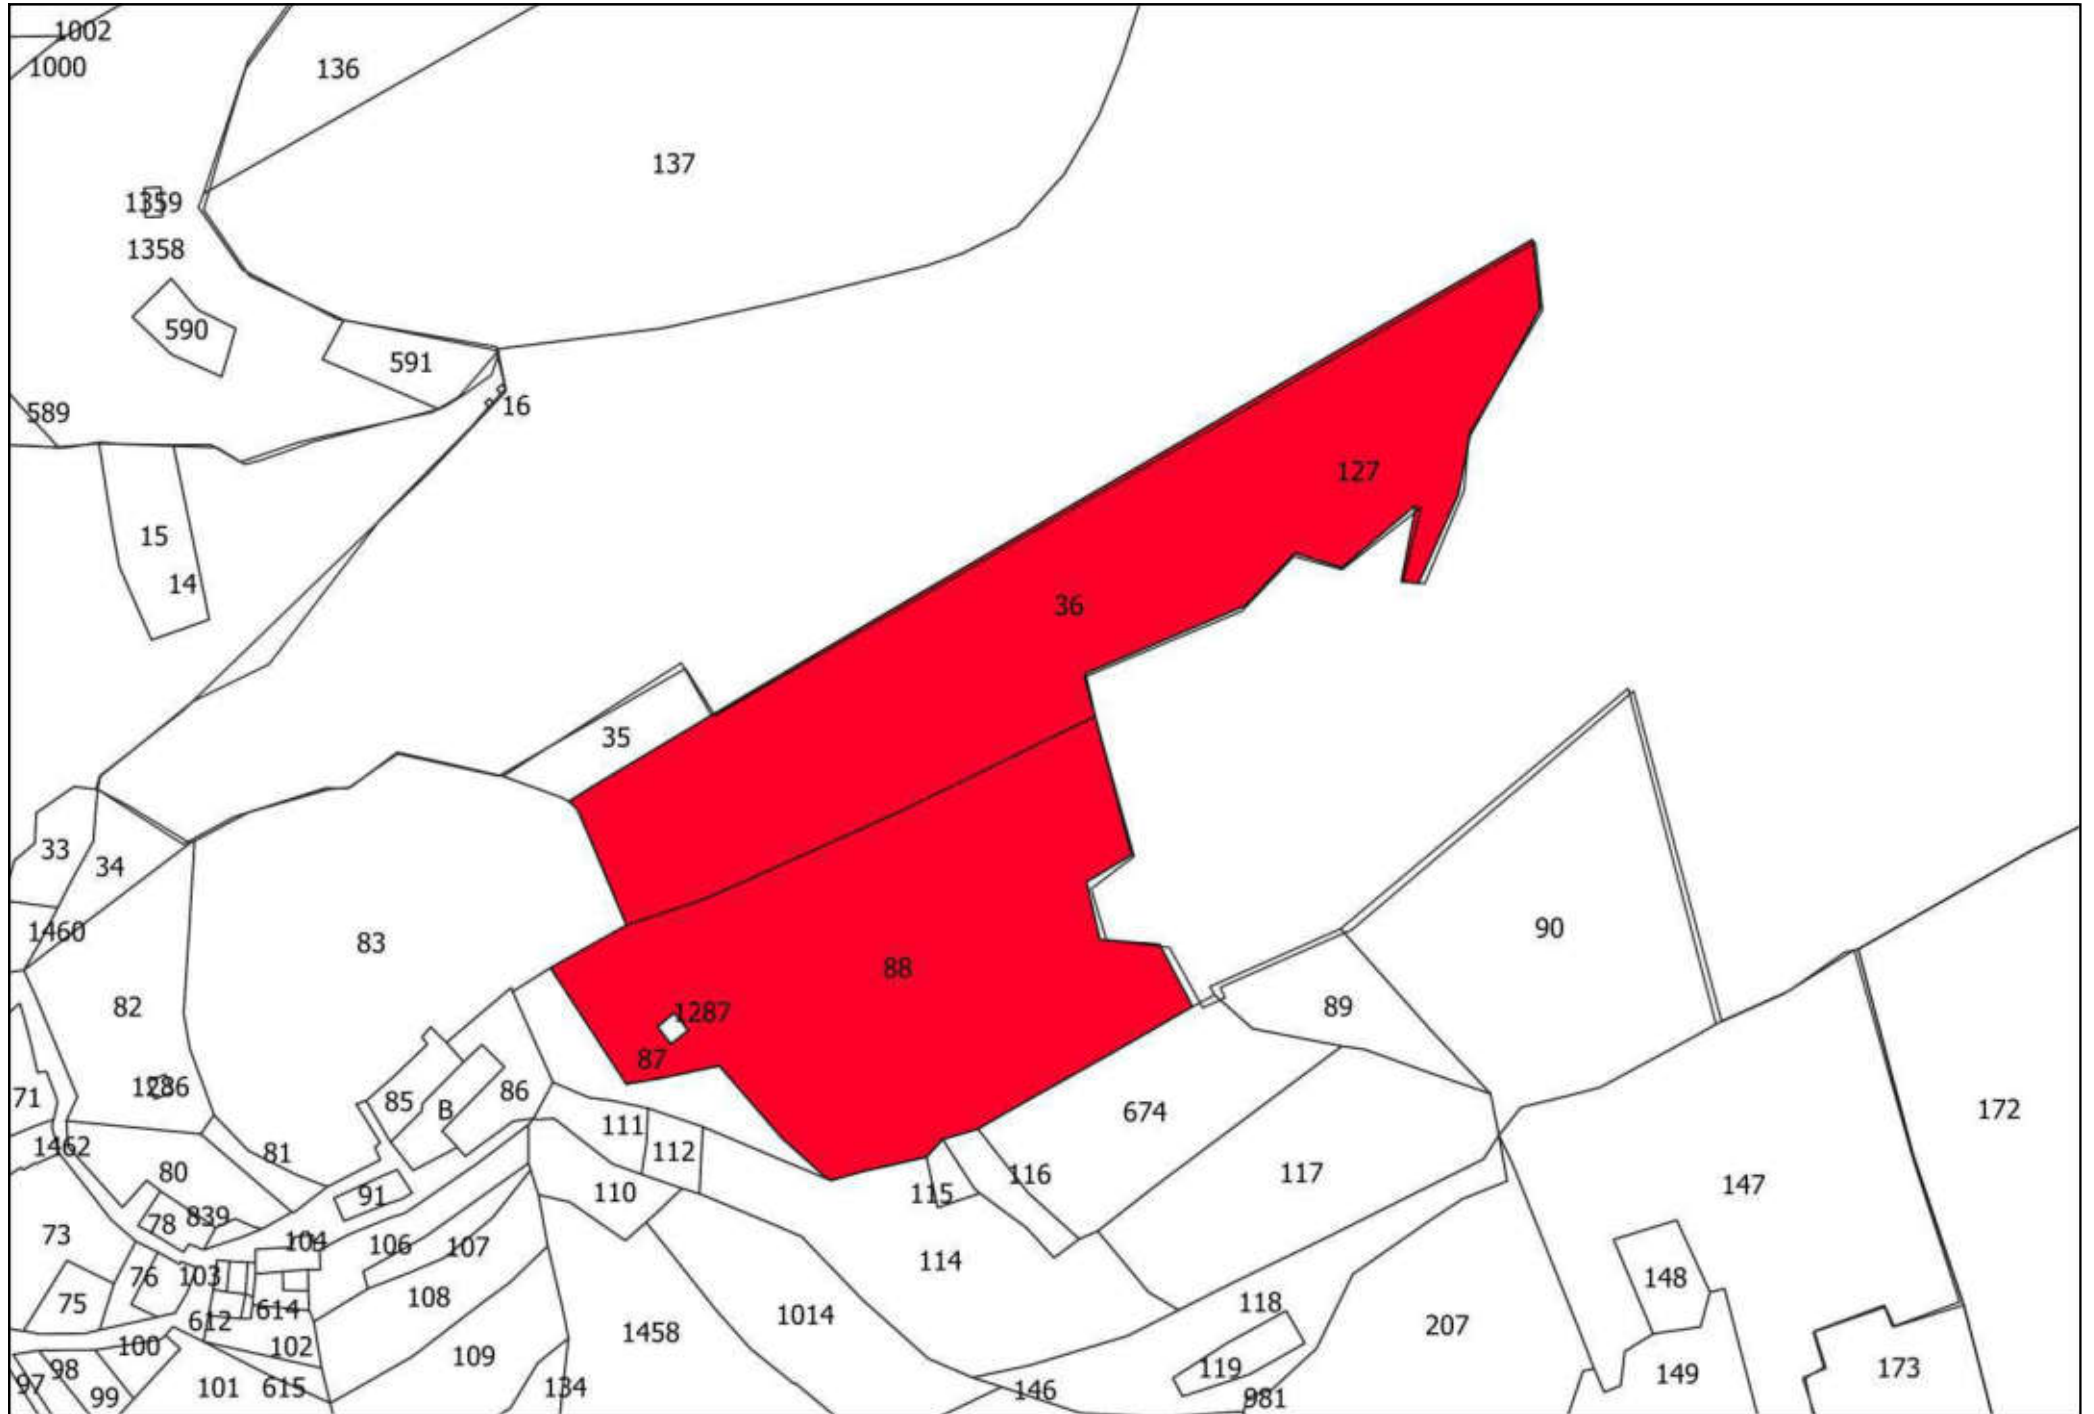

COMUNE DI AREZZO

Servizio Governo del Territorio

Settore Pianificazione Urbanistica

CATASTO INCENDI
2023

**CATASTO DEI BOSCHI PERCORSI DAL FUOCO E DEI PASCOLI
SITUATI ENTRO 50 METRI DAI BOSCHI PERCORSI DAL
FUOCO**

ATLANTE

DCC. N. ... del ...

ID:

Approvazione:

DCC. N. ... del ...

107

79

50

69

106

92

25

72

91

75

100

A technical drawing on a white background. A large, irregular polygon is shaded in a solid red color. The polygon is tilted, with its longer sides running from the upper-left towards the lower-right. It has a small, sharp protrusion at its bottom-right corner. The number '100' is printed in black text inside the red polygon, towards its right side. The entire drawing is enclosed in a thin black rectangular border. In the top-left corner of this border, the number '91' is written. In the top-right corner, the number '75' is written. Two thin black lines cross the top of the frame, one on the left and one on the right, meeting at a point near the top center.