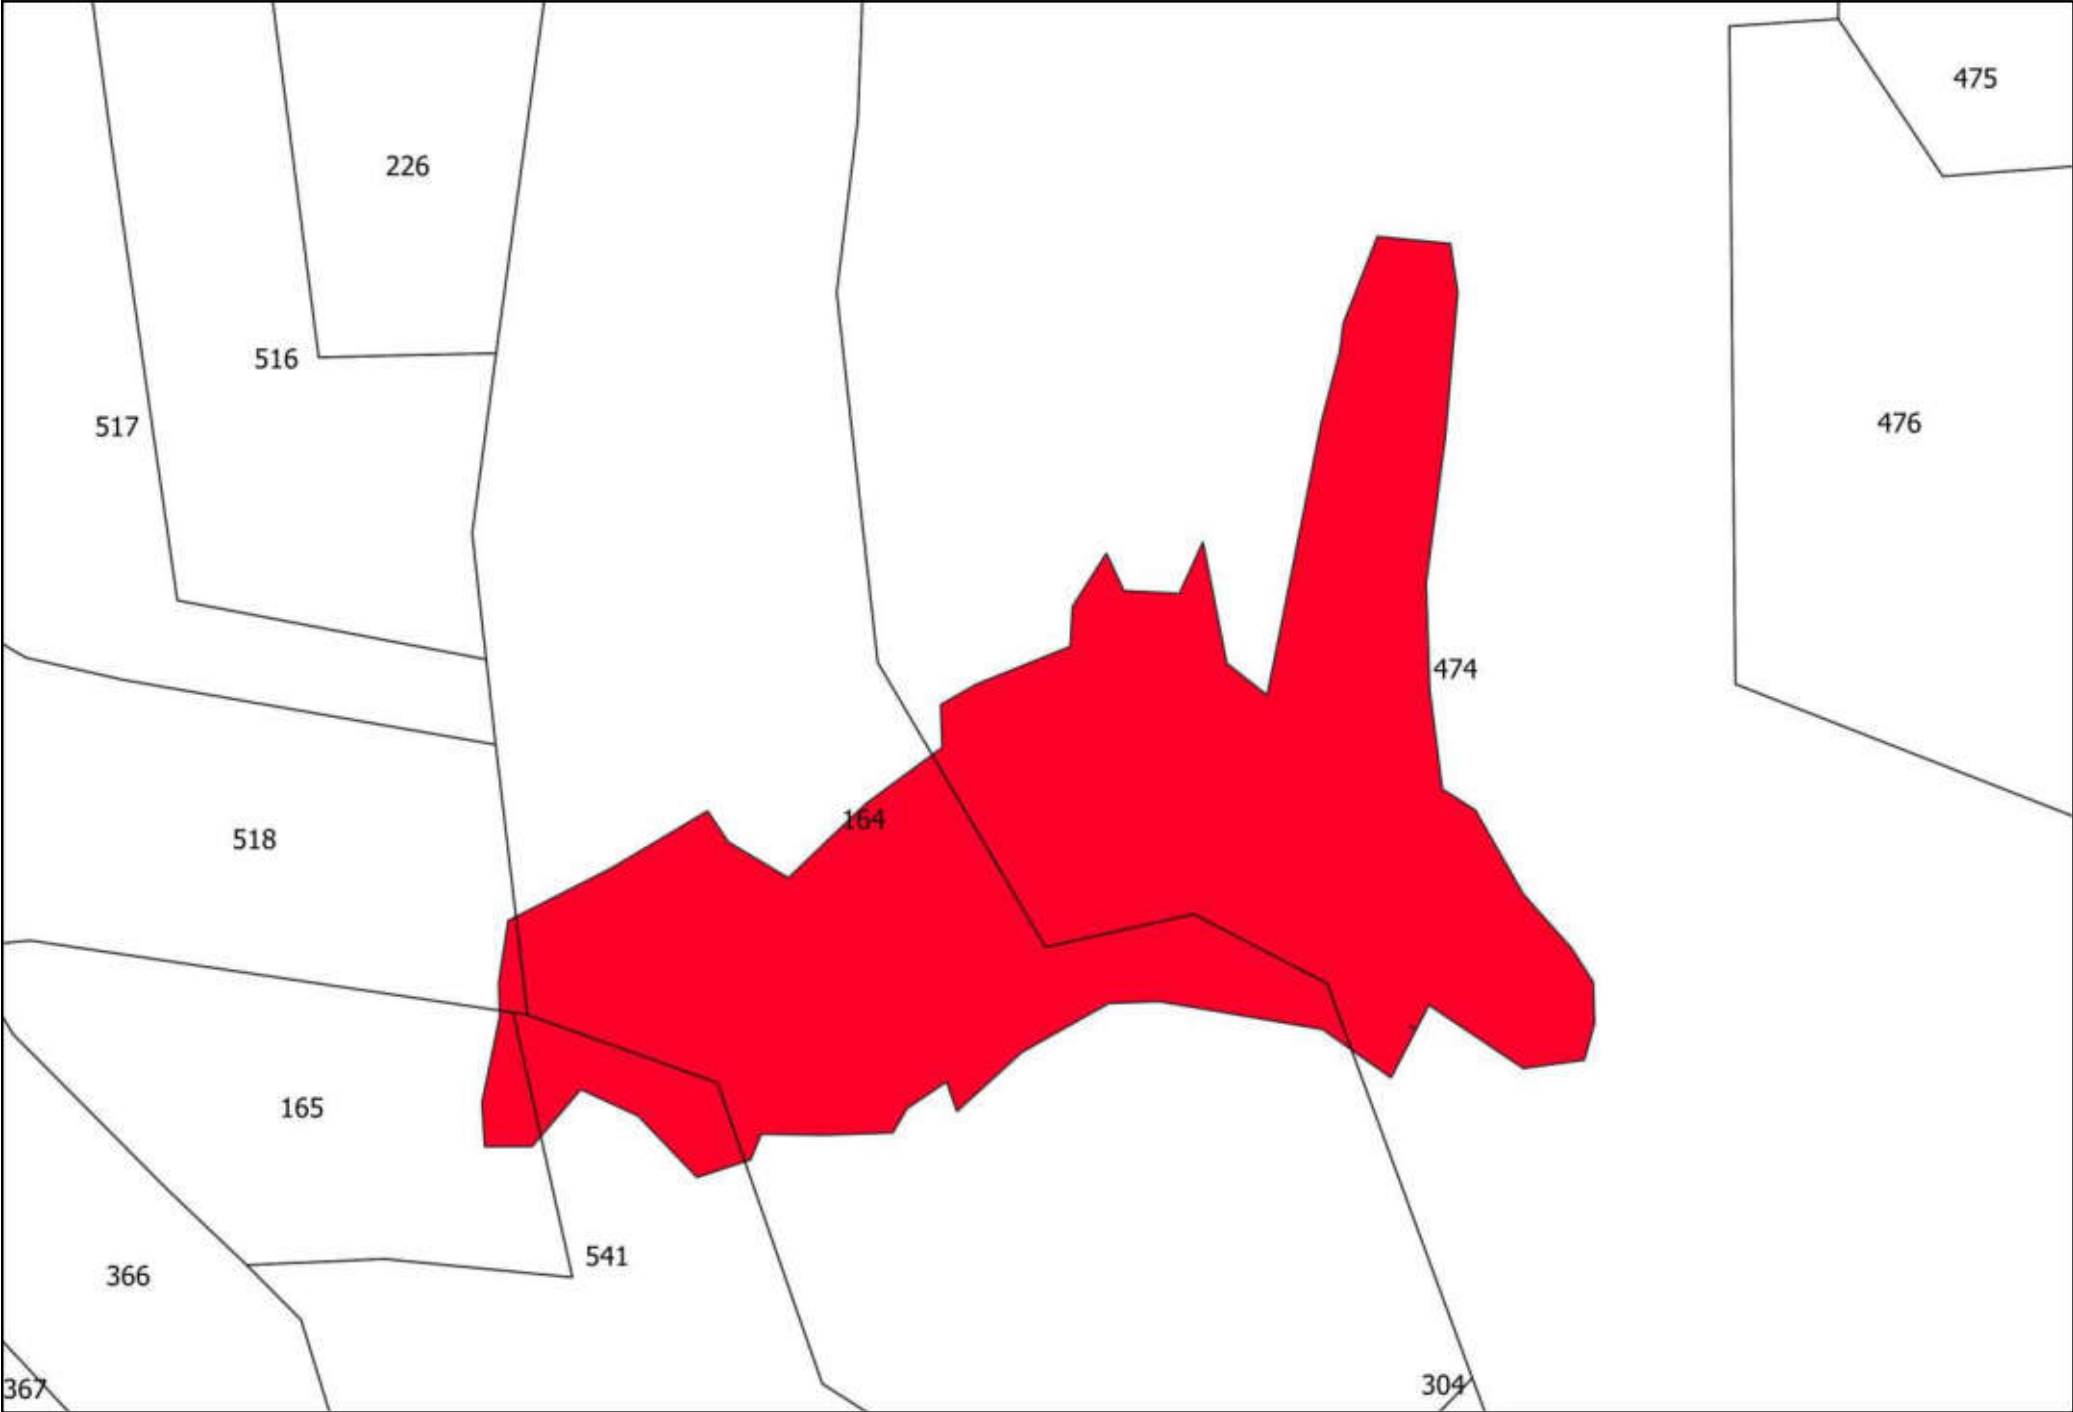

69

106

92

25

72

91

75

100

A technical drawing on a white background. A large, irregular polygon is shaded in a solid red color. The polygon is tilted, with its longer sides running from the upper-left towards the lower-right. It has a small, sharp protrusion at its bottom-right corner. The number '100' is printed in black text inside the red polygon, towards its right side. The entire drawing is enclosed in a thin black rectangular border. In the top-left corner of this border, the number '91' is written. In the top-right corner, the number '75' is written. Two thin black lines cross the top of the frame, one on the left and one on the right, meeting at a point near the top center.

11

COMUNE DI AREZZO
