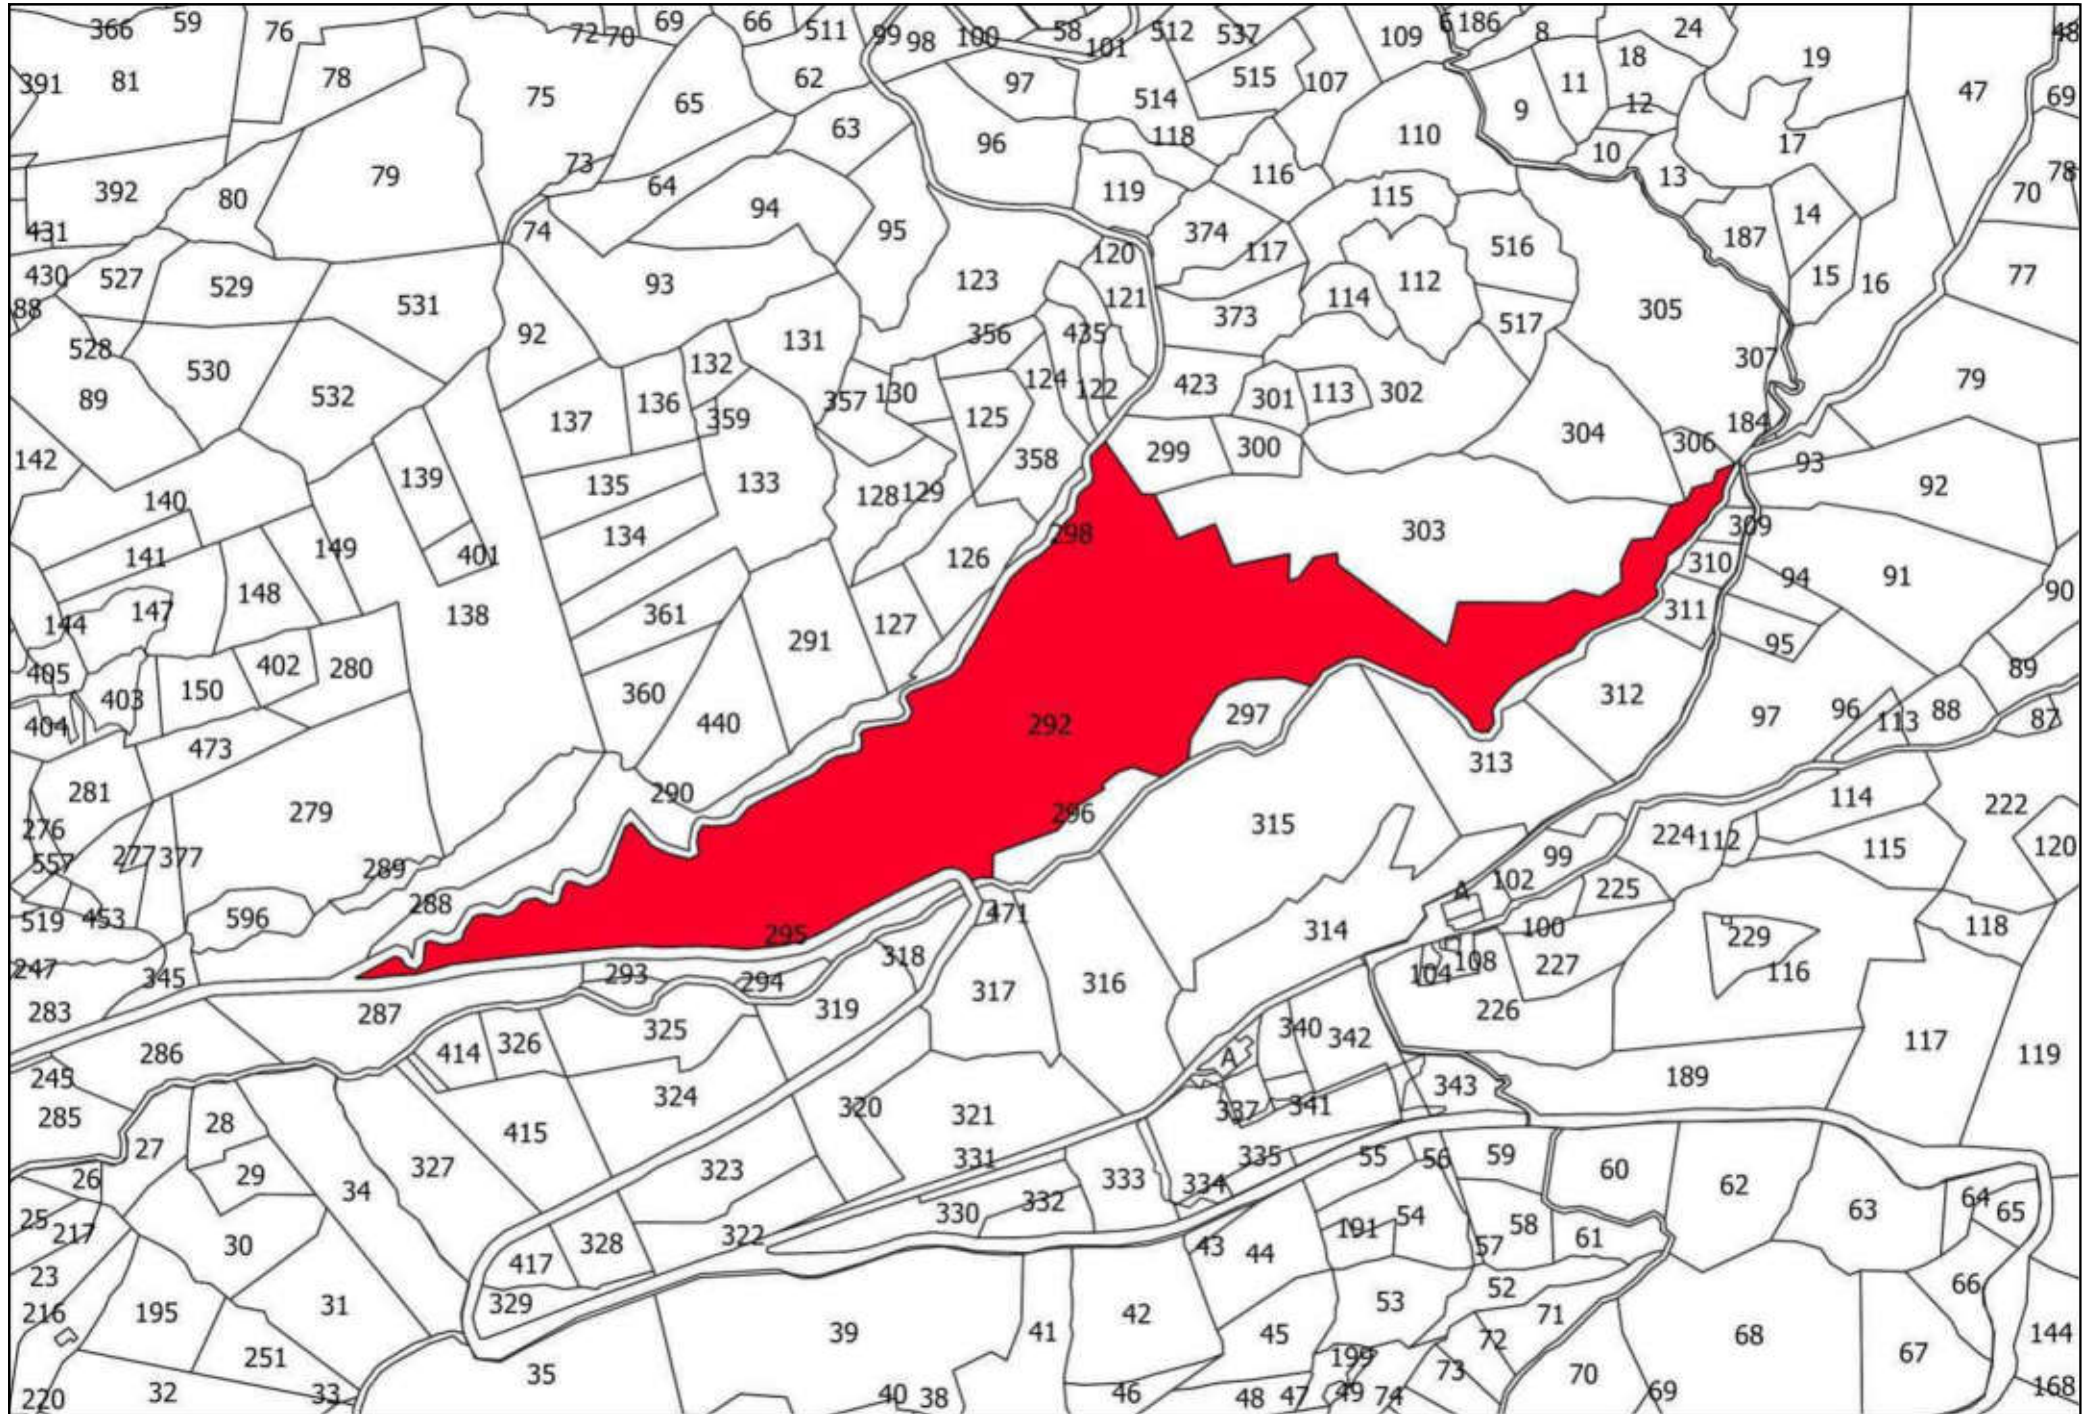

COMUNE DI AREZZO

Servizio Governo del Territorio

Settore Pianificazione Urbanistica

CATASTO INCENDI
2023

**CATASTO DEI BOSCHI PERCORSI DAL FUOCO E DEI PASCOLI
SITUATI ENTRO 50 METRI DAI BOSCHI PERCORSI DAL
FUOCO**

ATLANTE

DCC. N. ... del ...

ID:

Approvazione:

DCC. N. ... del ...

107

79

50

69

106

92

25

72

91

75

100

A technical drawing on a white background. A large, irregular polygon is shaded in a solid red color. The polygon is tilted, with its longer sides running from the upper-left towards the lower-right. It has a small, sharp protrusion at its bottom-right corner. The number '100' is printed in black text inside the red polygon, towards its right side. The entire drawing is enclosed in a thin black rectangular border. In the top-left corner of this border, the number '91' is written. In the top-right corner, the number '75' is written. Two thin black lines cross the top of the frame, one on the left and one on the right, meeting at a point near the top center.