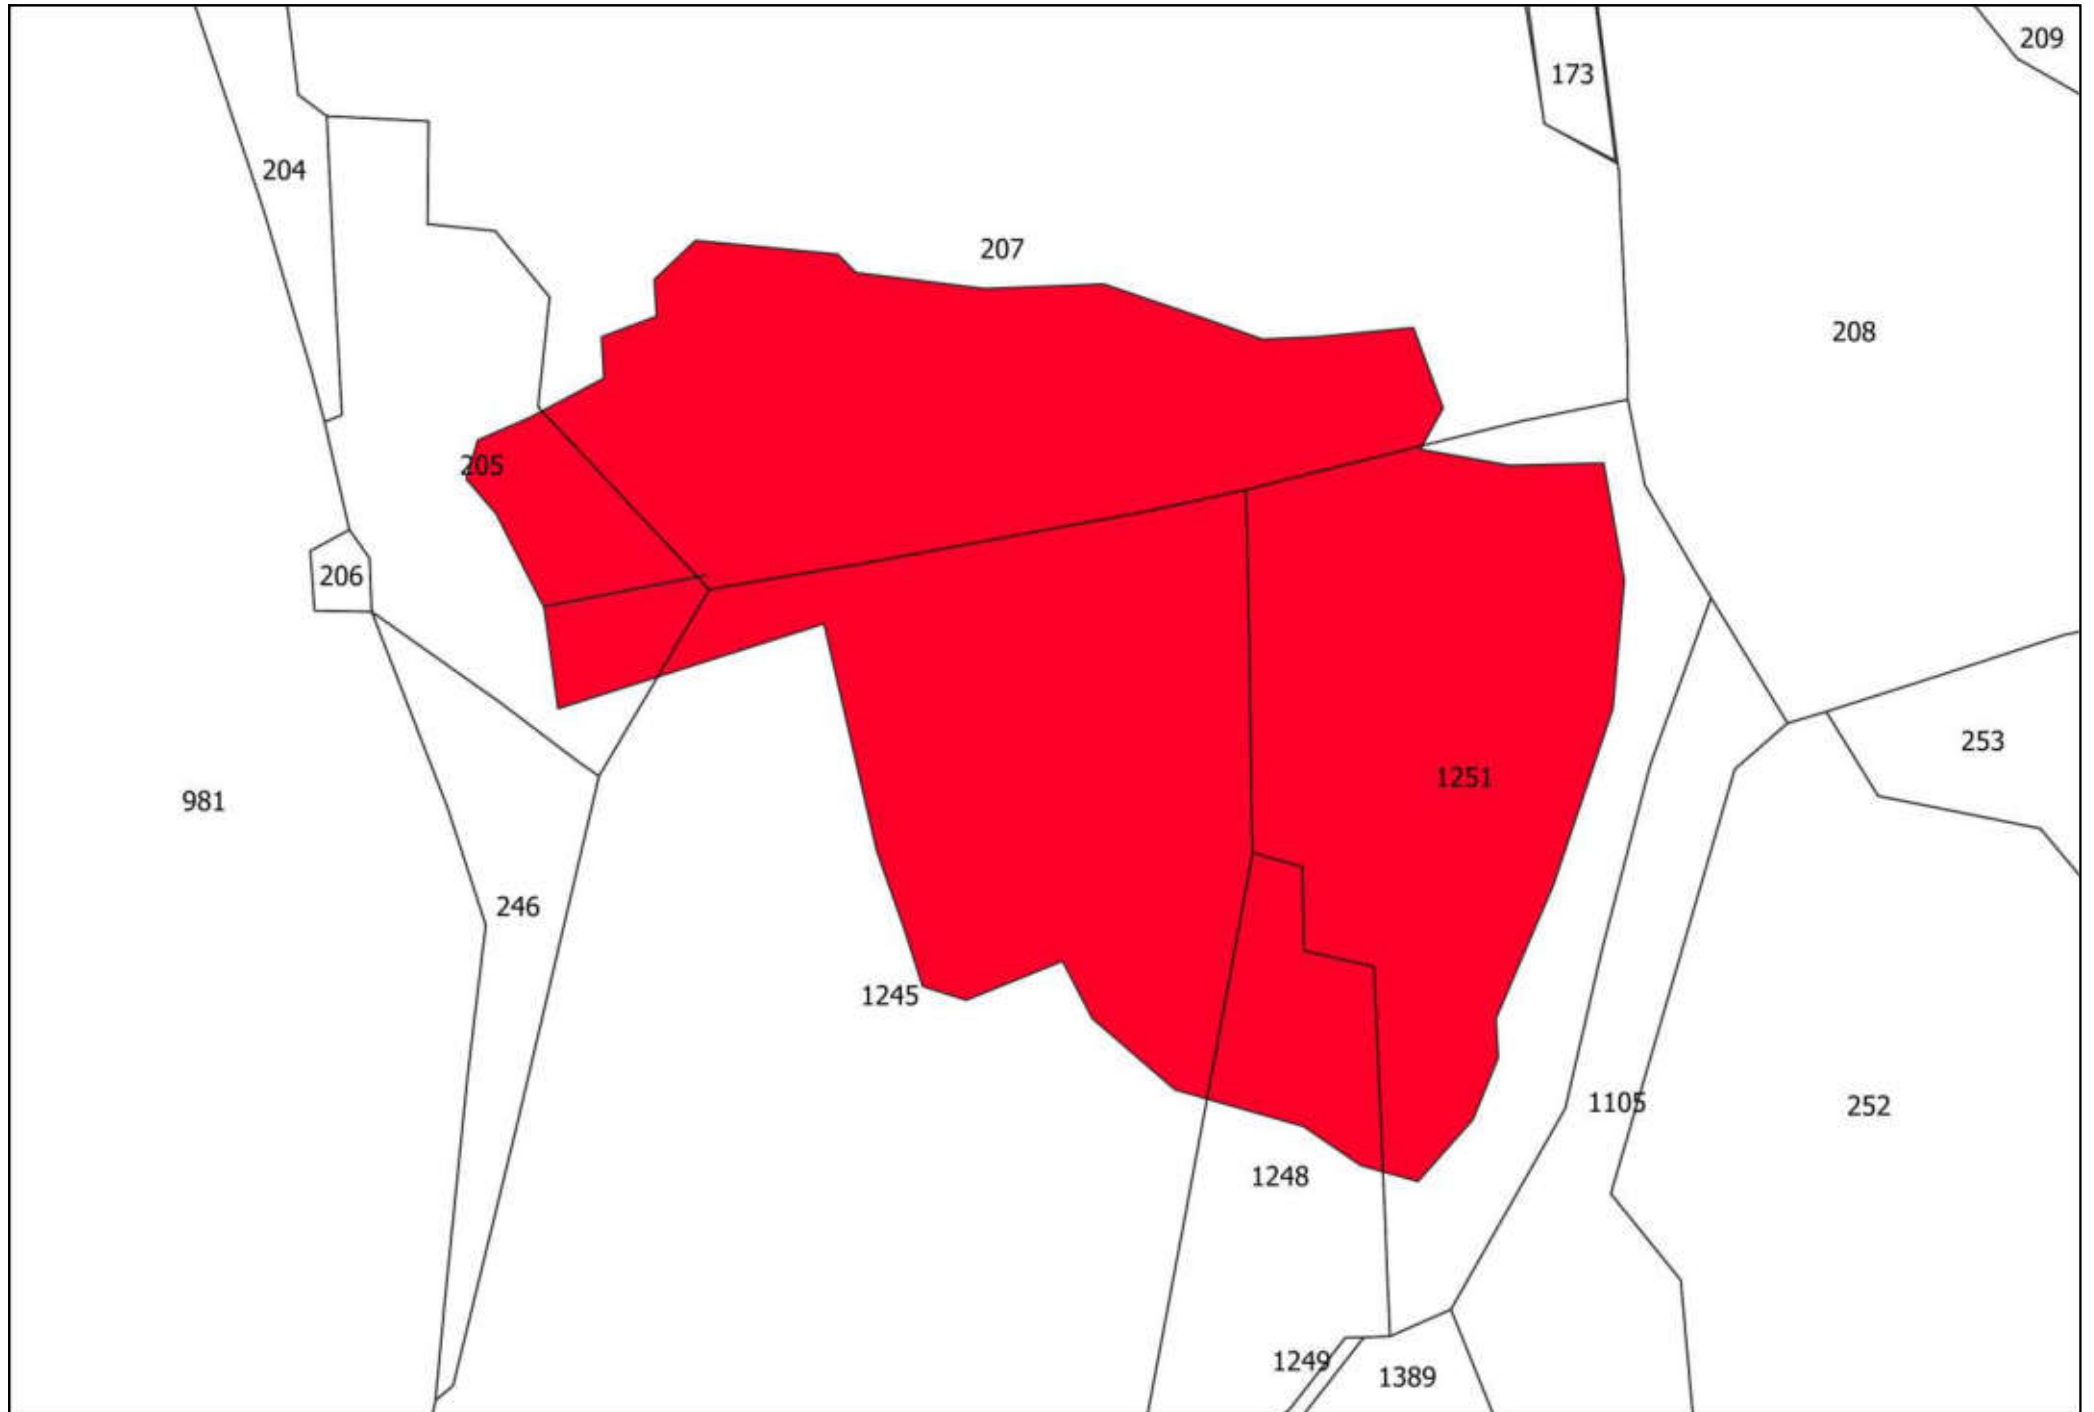

69

106

92

25

72

91

75

100

A technical drawing on a white background. A large, irregular polygon is shaded in a solid red color. The polygon is tilted, with its longer sides running from the upper-left towards the lower-right. It has a small, sharp protrusion at its bottom-right corner. The number '100' is printed in black text inside the red polygon, towards its right side. The entire drawing is enclosed in a thin black rectangular border. In the top-left corner of this border, the number '91' is written. In the top-right corner, the number '75' is written. Two thin black lines cross the top of the frame, one on the left and one on the right, meeting at a point near the top center.