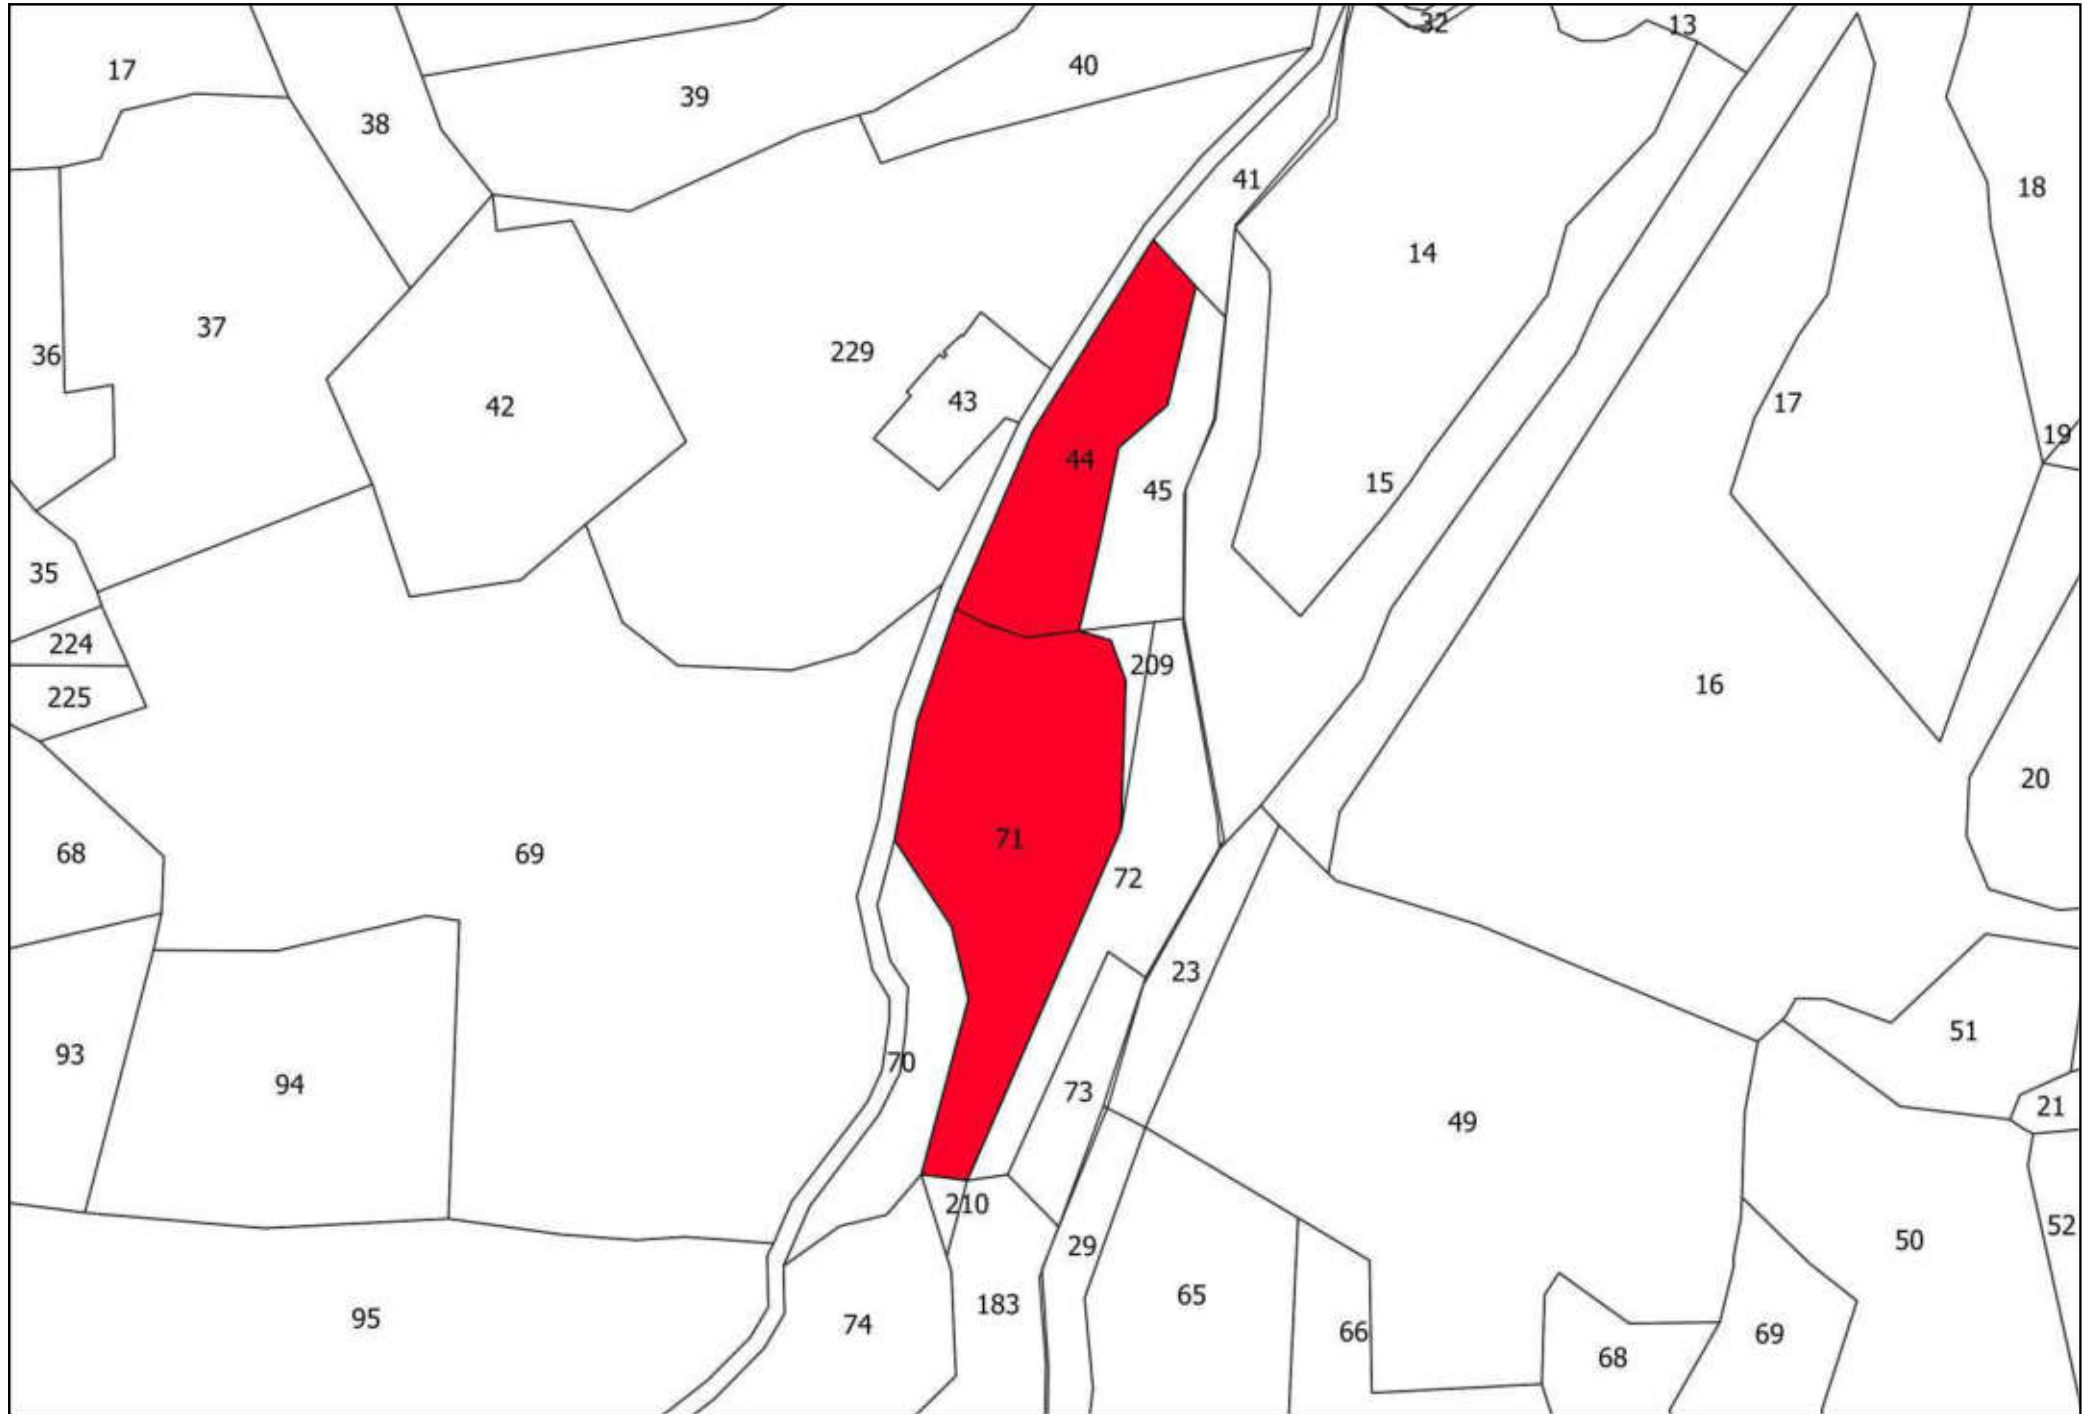

COMUNE DI AREZZO

Servizio Governo del Territorio

Settore Pianificazione Urbanistica

CATASTO INCENDI
2023

**CATASTO DEI BOSCHI PERCORSI DAL FUOCO E DEI PASCOLI
SITUATI ENTRO 50 METRI DAI BOSCHI PERCORSI DAL
FUOCO**

ATLANTE

DCC. N. ... del ...

ID:

Approvazione:

DCC. N. ... del ...

107

79

50

69

106

92

25

72

91

75

100

A technical drawing on a white background. A large, irregular polygon is shaded in a solid red color. The polygon is tilted, with its longer sides running from the upper-left towards the lower-right. It has a small, sharp protrusion at its bottom-right corner. The number '100' is printed in black text inside the red polygon, towards its right side. The entire drawing is enclosed in a thin black rectangular border. In the top-left corner of this border, the number '91' is written. In the top-right corner, the number '75' is written. Two thin black lines cross the top of the frame, one on the left and one on the right, meeting at a point near the top center.