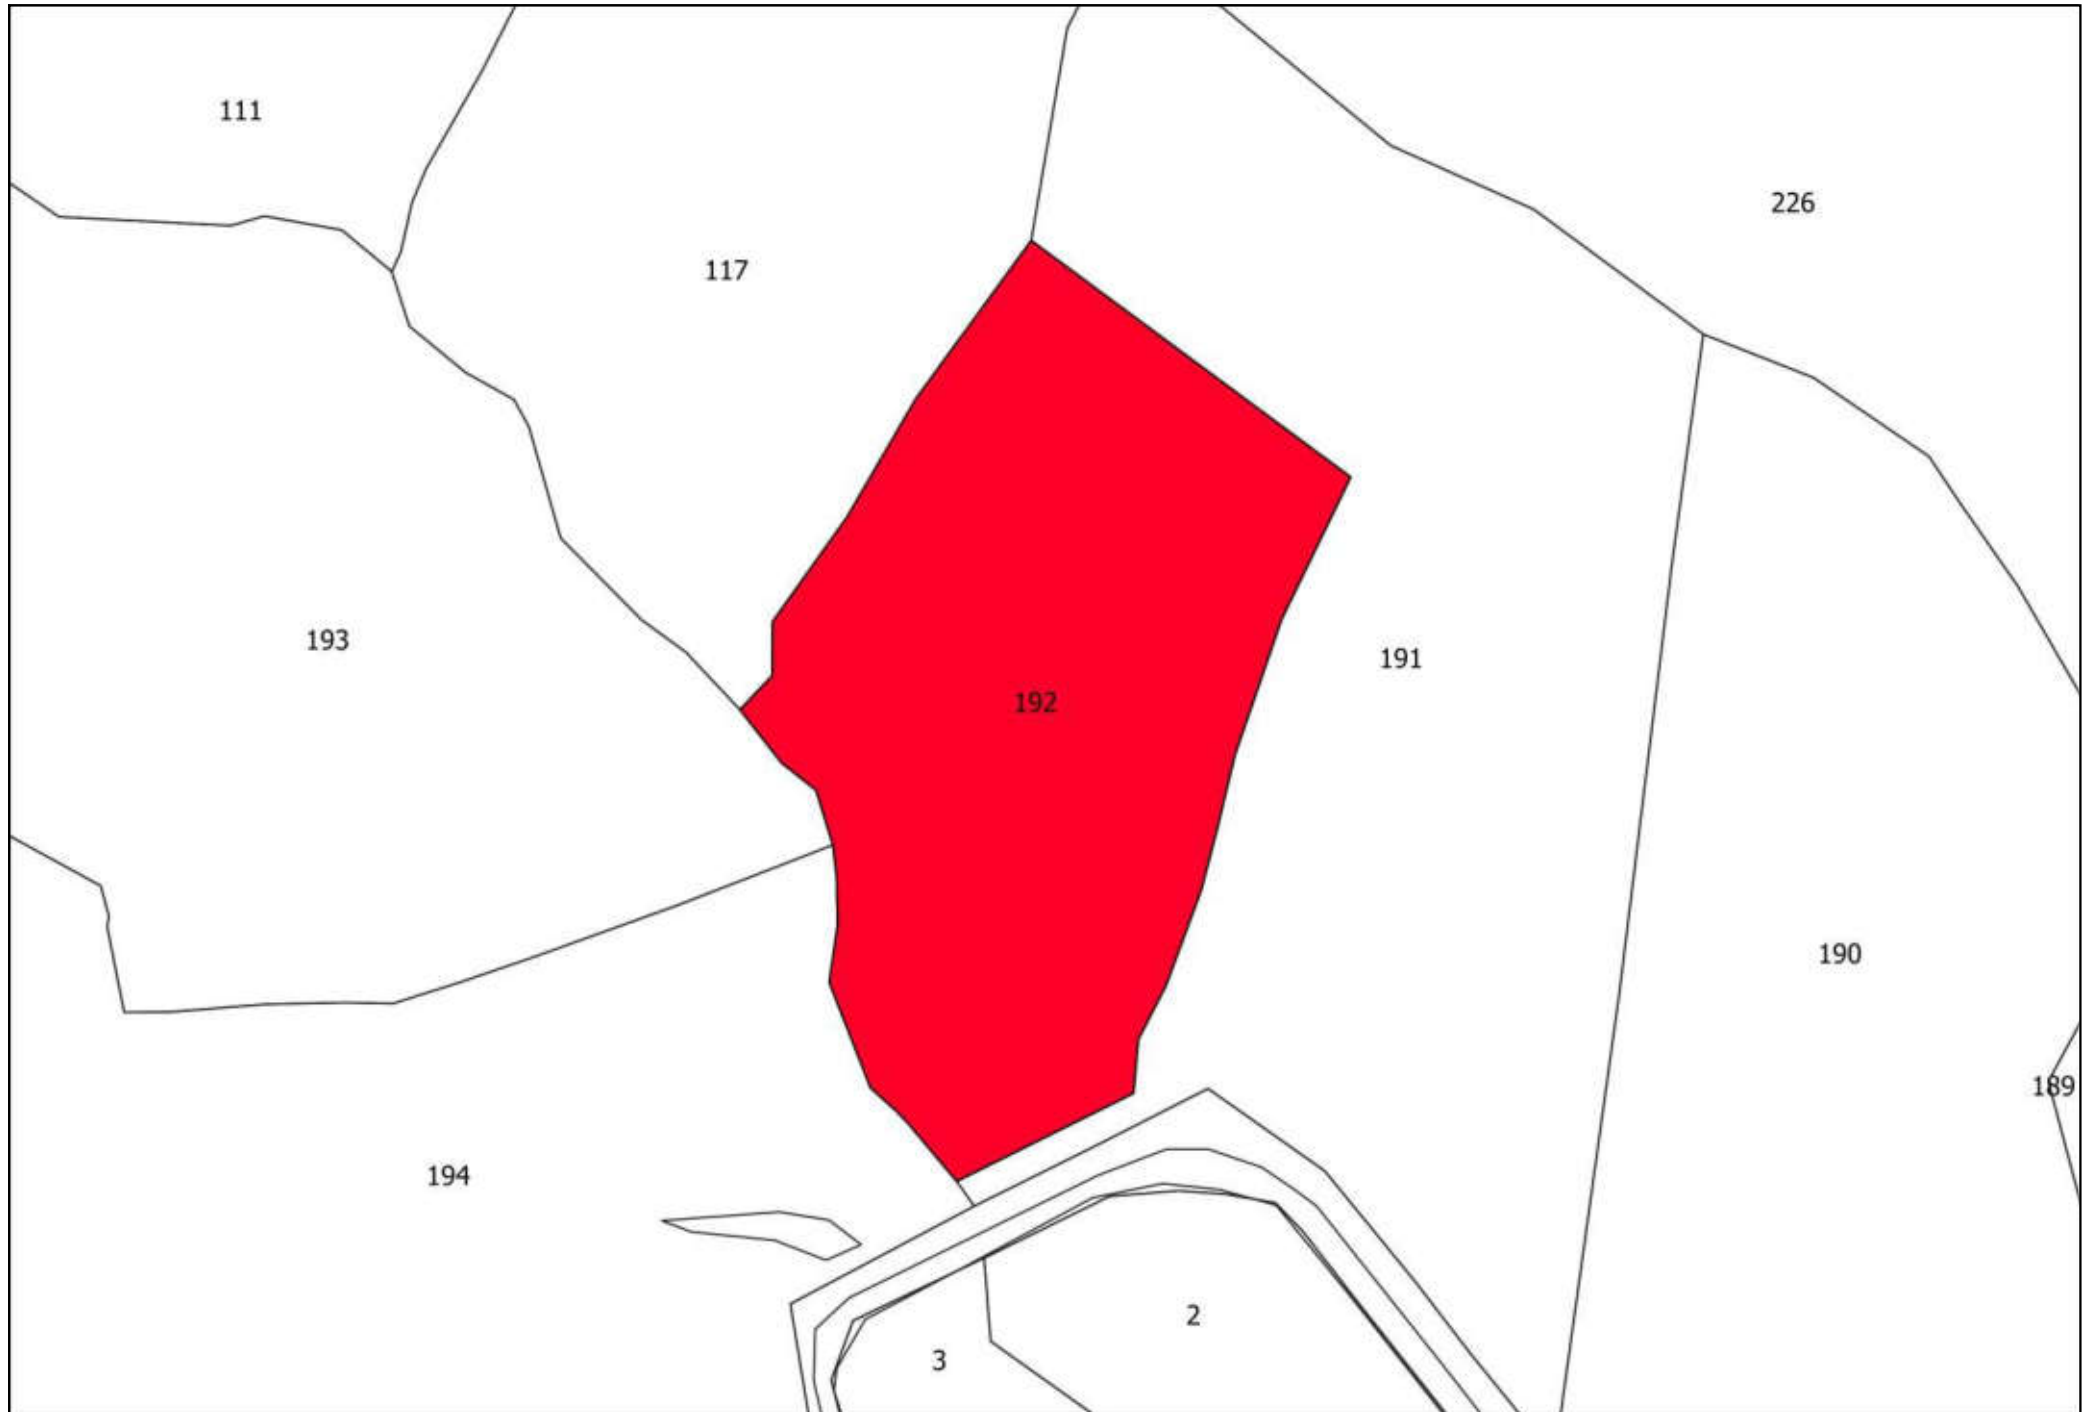

COMUNE DI AREZZO

Servizio Governo del Territorio

Settore Pianificazione Urbanistica

CATASTO INCENDI
2023

**CATASTO DEI BOSCHI PERCORSI DAL FUOCO E DEI PASCOLI
SITUATI ENTRO 50 METRI DAI BOSCHI PERCORSI DAL
FUOCO**

ATLANTE

DCC. N. ... del ...

ID:

Approvazione:

DCC. N. ... del ...

107

79

50

69

106

92

25

72

91

75

100

A technical drawing on a white background. A large, irregular polygon is shaded in a solid red color. The polygon is tilted, with its longer sides running from the upper-left towards the lower-right. It has a small, sharp protrusion at its bottom-right corner. The number '100' is printed in black text inside the red polygon, towards its right side. The entire drawing is enclosed in a thin black rectangular border. In the top-left corner of this border, the number '91' is written. In the top-right corner, the number '75' is written. Two thin black lines cross the top of the frame, one on the left and one on the right, meeting at a point near the top center.