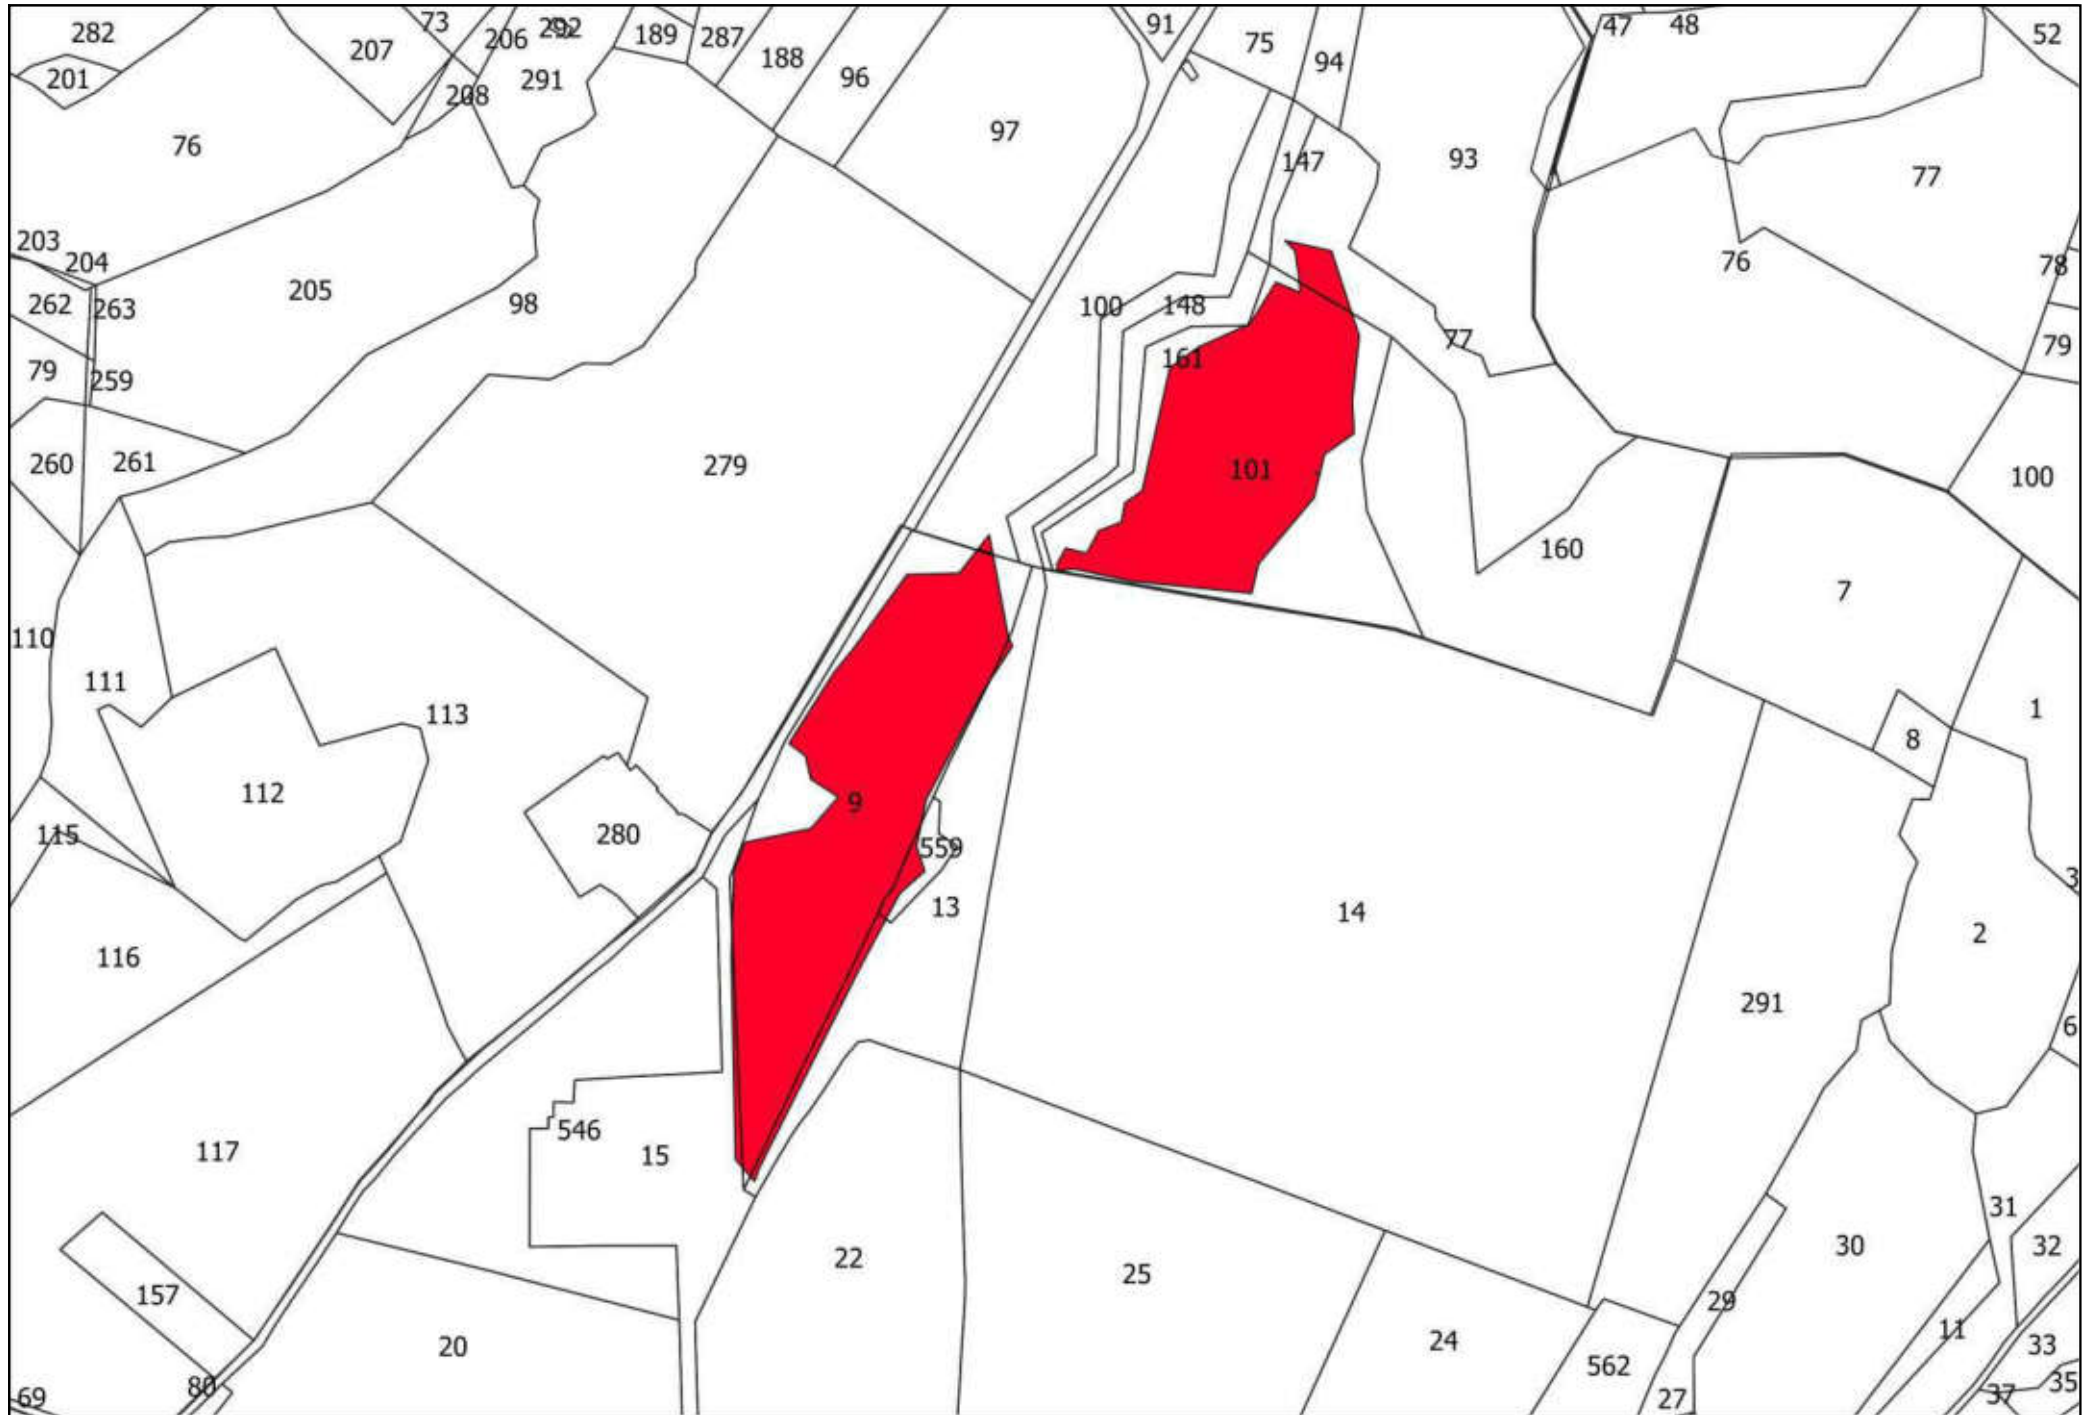

69

106

92

25

72

91

75

100

A technical drawing on a white background. A large, irregular polygon is shaded in a solid red color. The polygon is tilted, with its longer sides running from the upper-left towards the lower-right. It has a small, sharp protrusion at its bottom-right corner. The number '100' is printed in black text inside the red polygon, towards its right side. The entire drawing is enclosed in a thin black rectangular border. In the top-left corner of this border, the number '91' is written. In the top-right corner, the number '75' is written. Two thin black lines cross the top of the frame, one on the left and one on the right, meeting at a point near the top center.