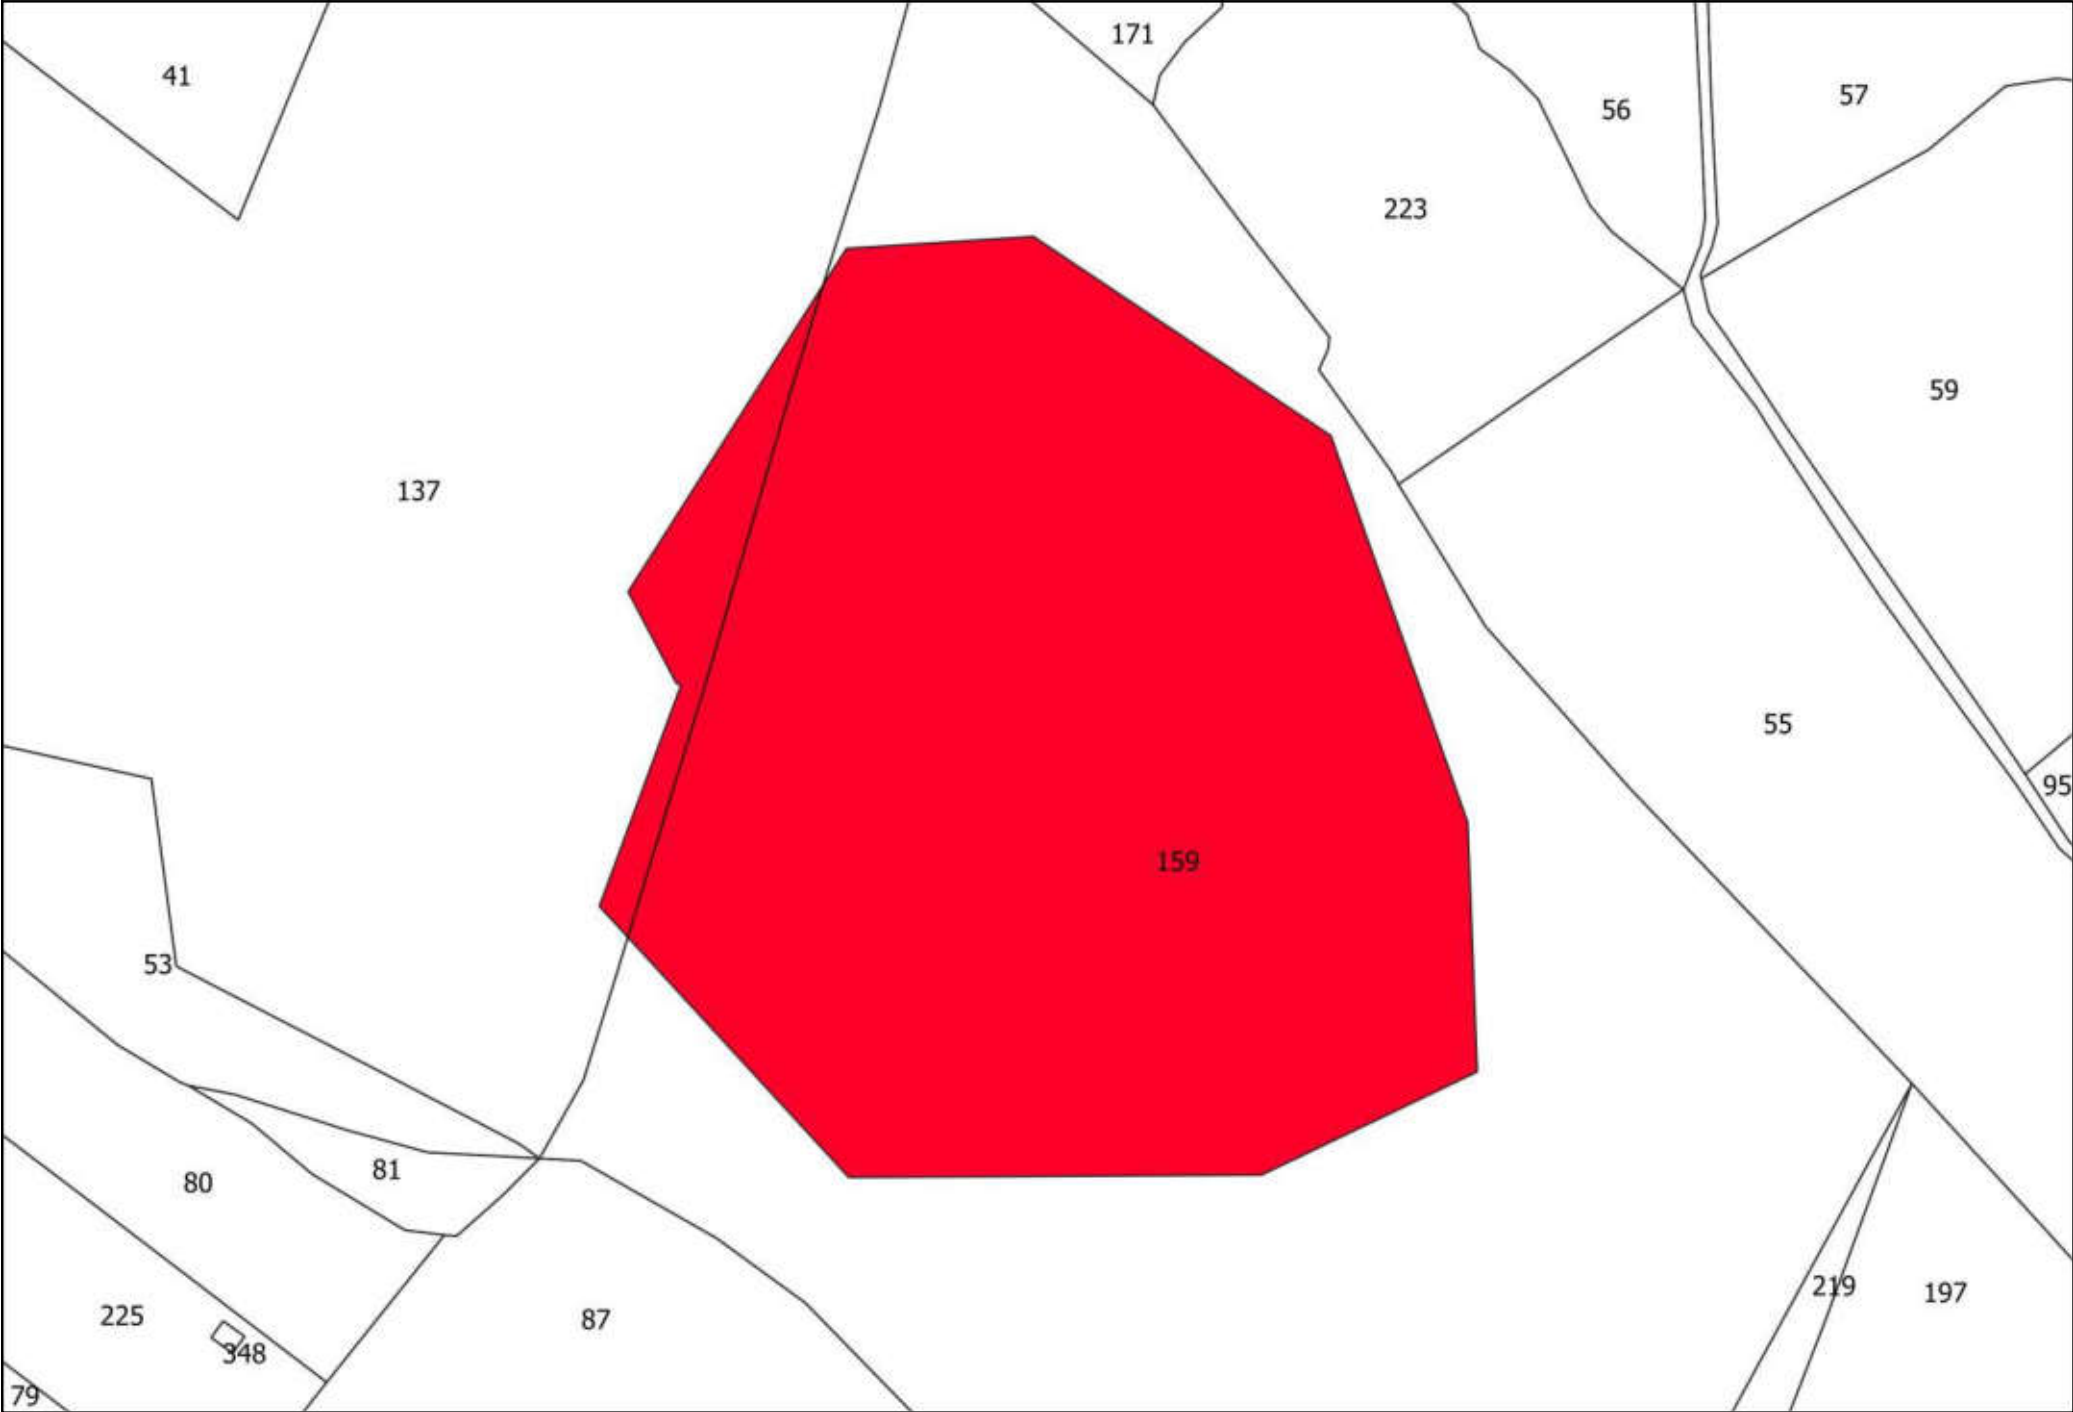

69

106

92

25

72

91

75

100

A technical drawing on a white background. A large, irregular polygon is shaded in a solid red color. The polygon is tilted, with its longer sides running from the upper-left towards the lower-right. It has a small, sharp protrusion at its bottom-right corner. The number '100' is printed in black text inside the red polygon, towards its right side. The entire drawing is enclosed in a thin black rectangular border. In the top-left corner of this border, the number '91' is written. In the top-right corner, the number '75' is written. Two thin black lines cross the top of the frame, one on the left and one on the right, meeting at a point near the top center.