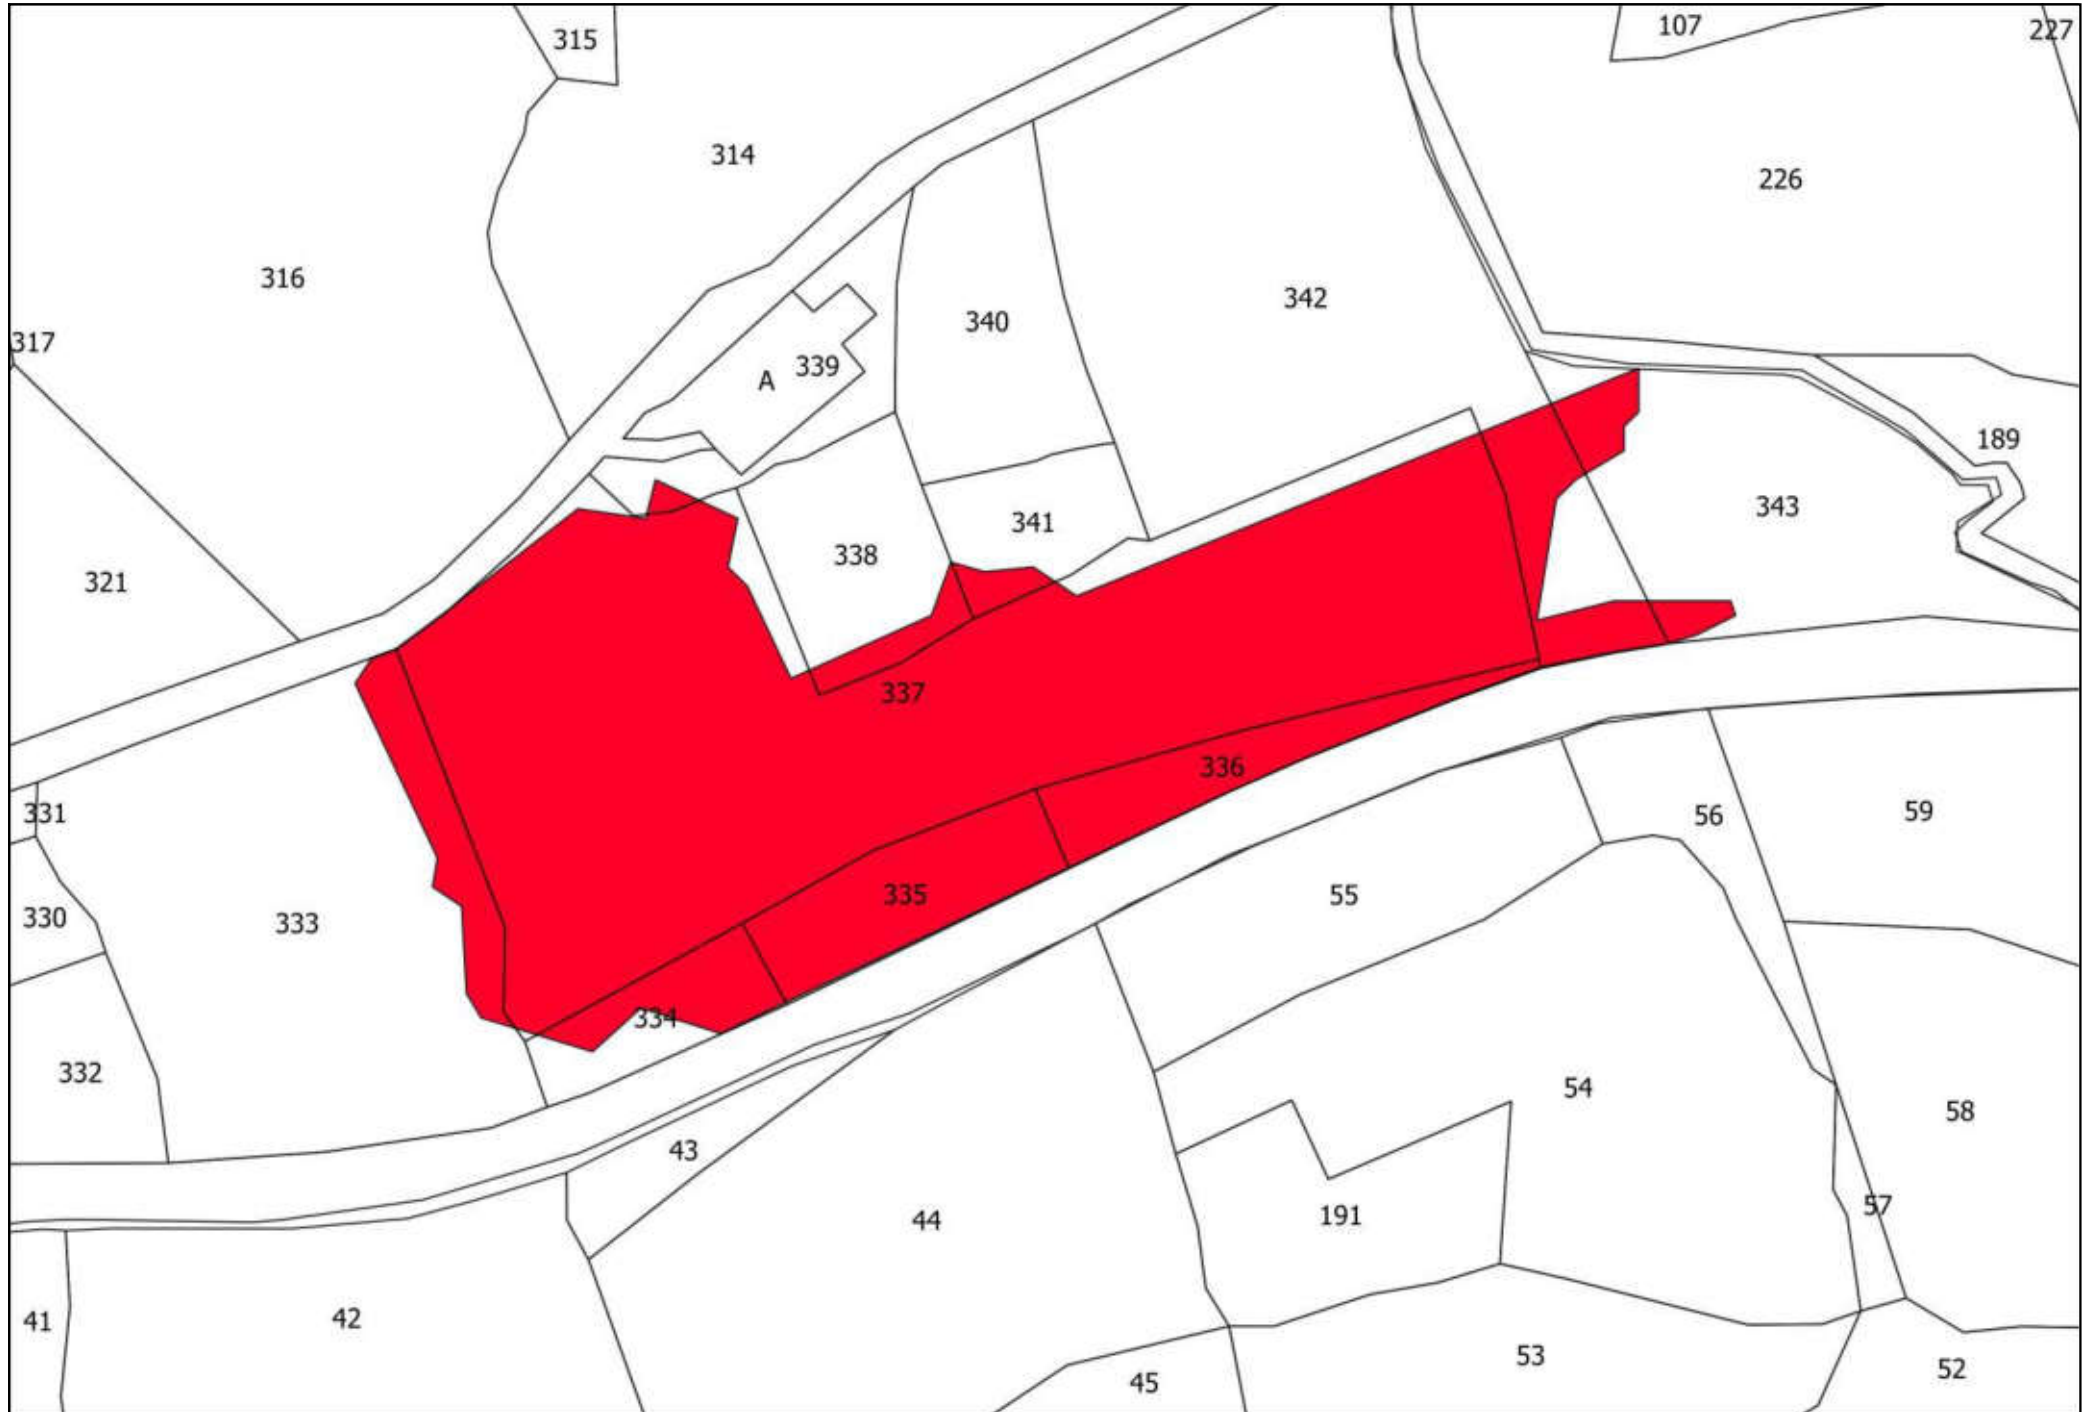

ATLANTE

DCC. N. ... del ...

ID:

Approvazione:

DCC. N. ... del ...

107

79

50

69

106

92

25

72

91

75

100

A technical drawing on a white background. A large, irregular polygon is shaded in a solid red color. The polygon is tilted, with its longer sides running from the upper-left towards the lower-right. It has a small, sharp protrusion at its bottom-right corner. The number '100' is printed in black text inside the red polygon, towards its right side. The entire drawing is enclosed in a thin black rectangular border. In the top-left corner of this border, the number '91' is written. In the top-right corner, the number '75' is written. Two thin black lines cross the top of the frame, one on the left and one on the right, meeting at a point near the top center.