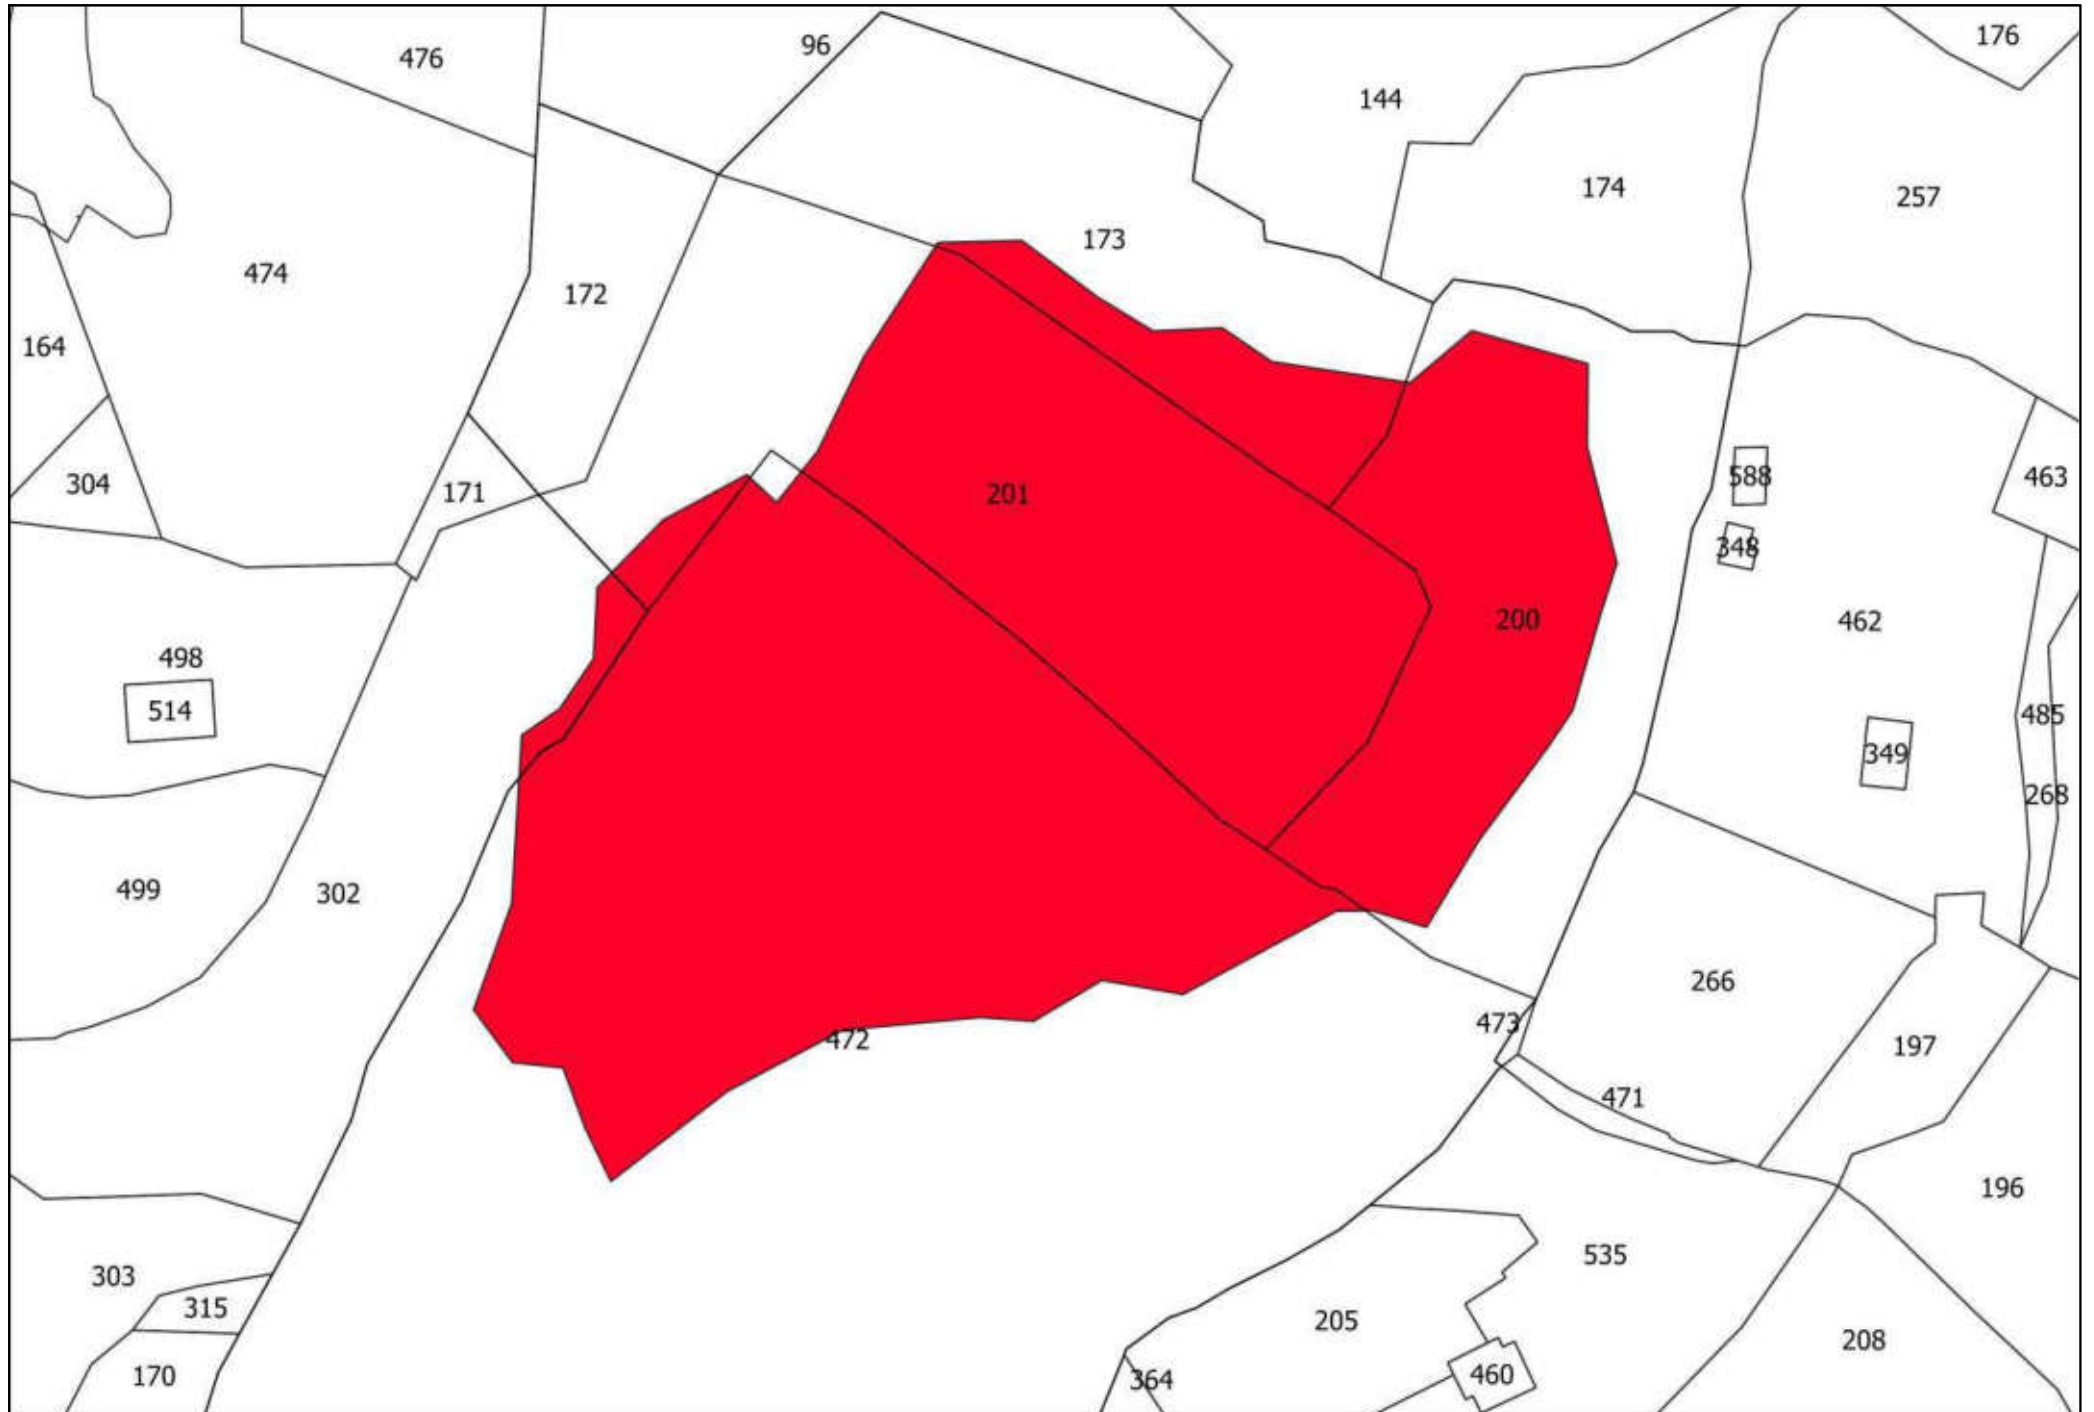

A technical drawing on a white background. A large, irregular polygon is shaded in a solid red color. The polygon is tilted, with its longer sides running from the upper-left towards the lower-right. It has a small, sharp protrusion at its bottom-right corner. The number '100' is printed in black text inside the red polygon, towards its right side. The entire drawing is enclosed in a thin black rectangular border. In the top-left corner of this border, the number '91' is written. In the top-right corner, the number '75' is written. Two thin black lines cross the top of the frame, one on the left and one on the right, meeting at a point near the top center.

11

COMUNE DI AREZZO
