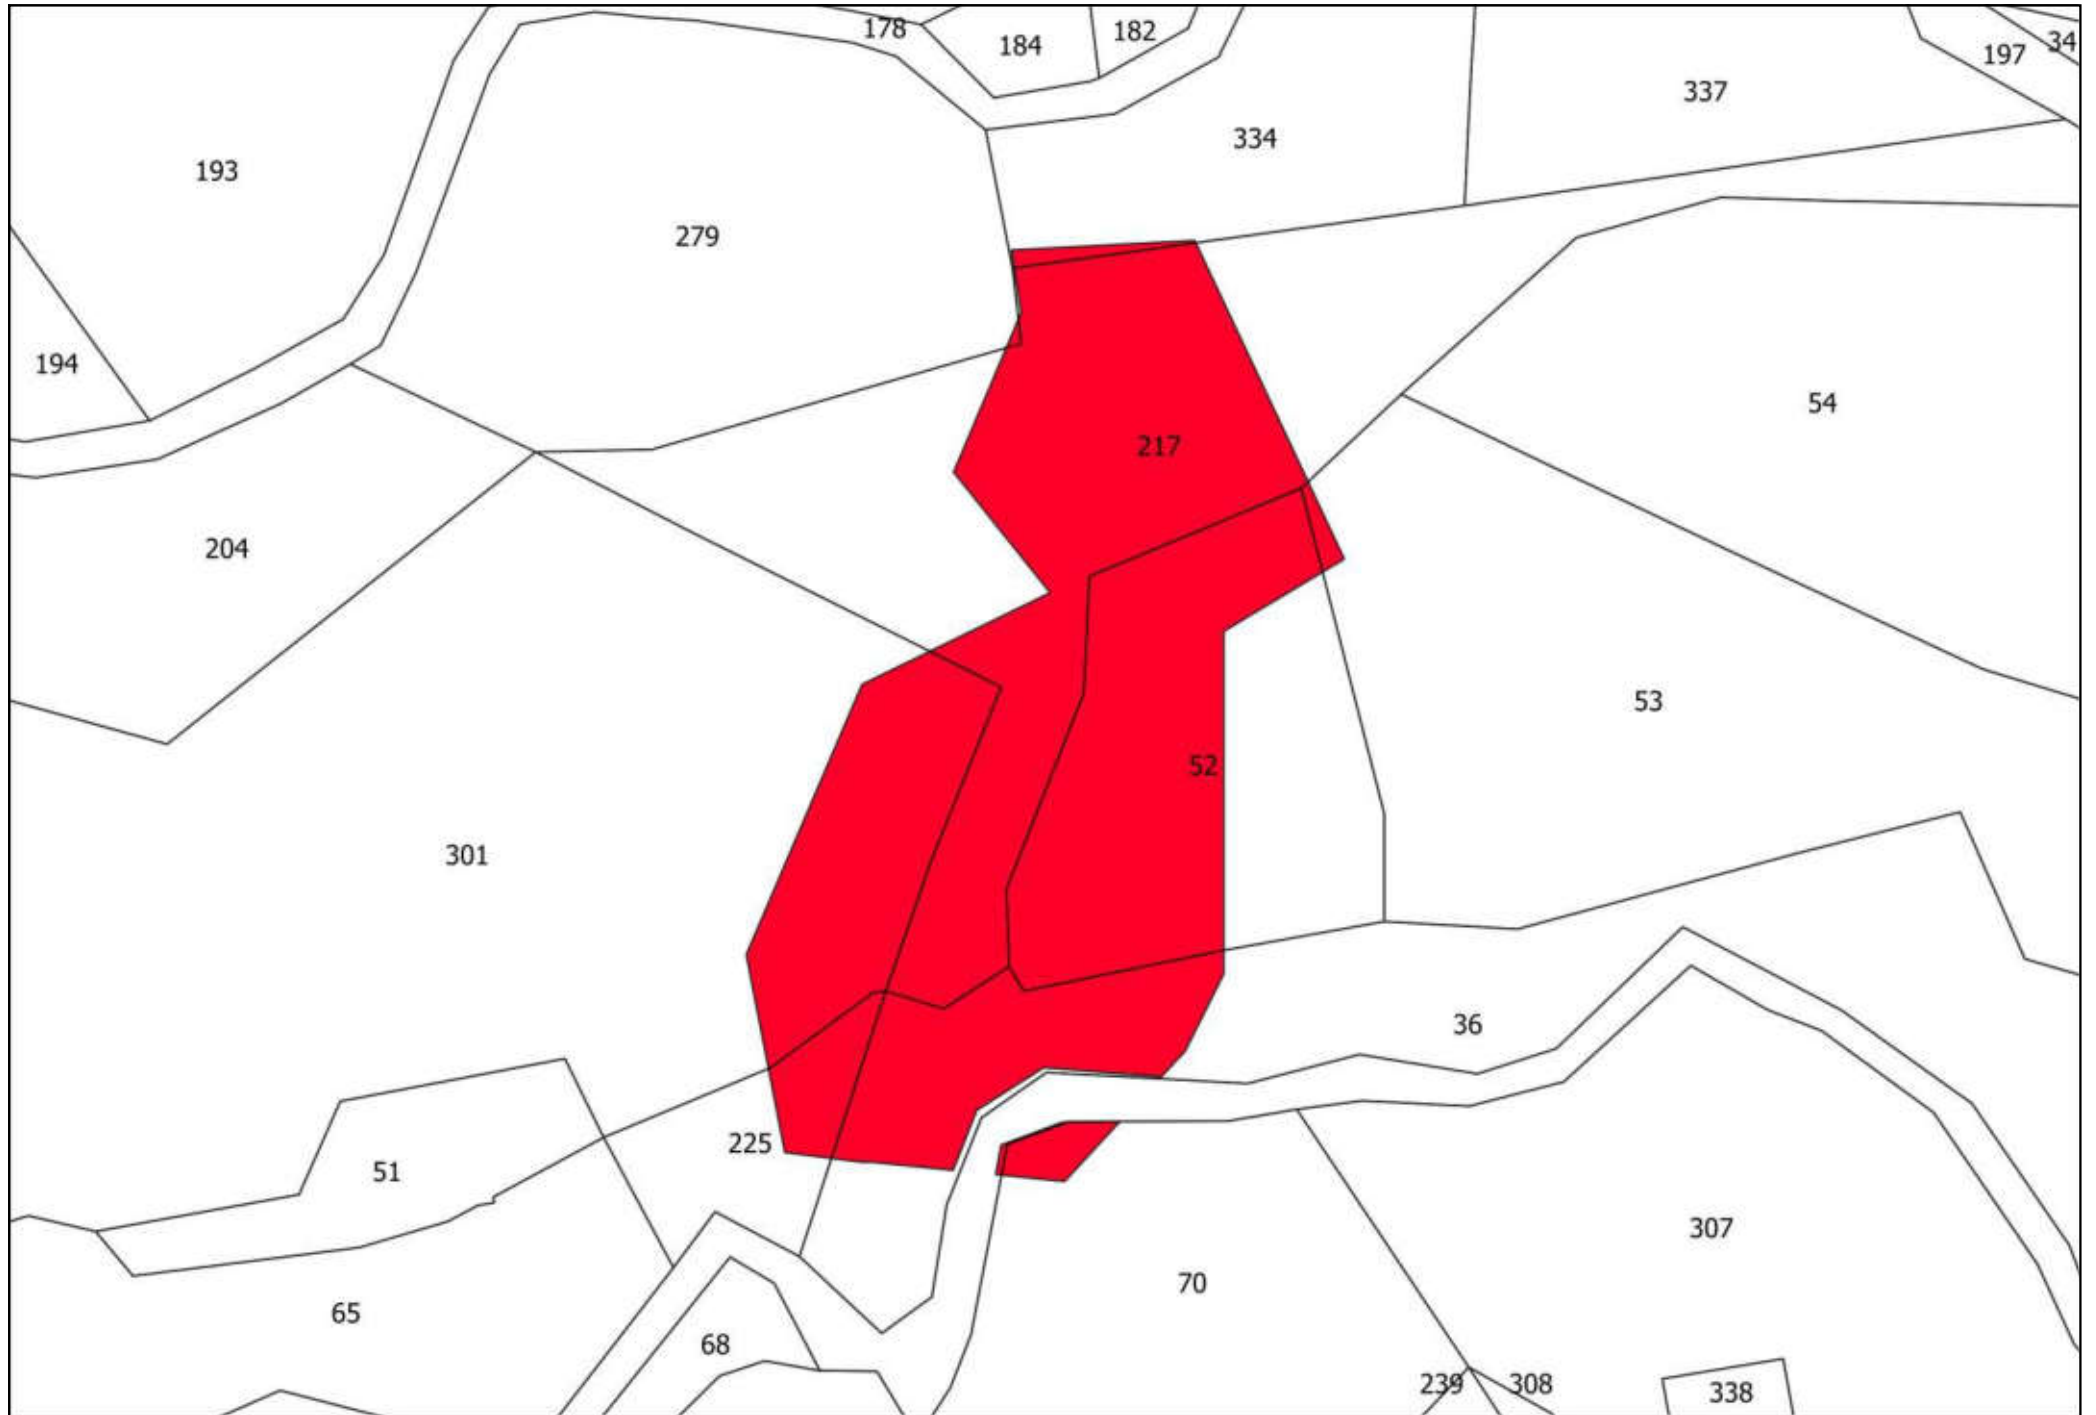

COMUNE DI AREZZO

Servizio Governo del Territorio

Settore Pianificazione Urbanistica

CATASTO INCENDI
2023

**CATASTO DEI BOSCHI PERCORSI DAL FUOCO E DEI PASCOLI
SITUATI ENTRO 50 METRI DAI BOSCHI PERCORSI DAL
FUOCO**

ATLANTE

DCC. N. ... del ...

ID:

Approvazione:

DCC. N. ... del ...

107

79

50

69

106

92

25

72

91

75

100

A technical drawing on a white background. A large, irregular polygon is shaded in a solid red color. The polygon is tilted, with its longer sides running from the upper-left towards the lower-right. It has a small, sharp protrusion at its bottom-right corner. The number '100' is printed in black text inside the red polygon, towards its right side. The entire drawing is enclosed in a thin black rectangular border. In the top-left corner of this border, the number '91' is written. In the top-right corner, the number '75' is written. Two thin black lines cross the top of the frame, one on the left and one on the right, meeting at a point near the top center.