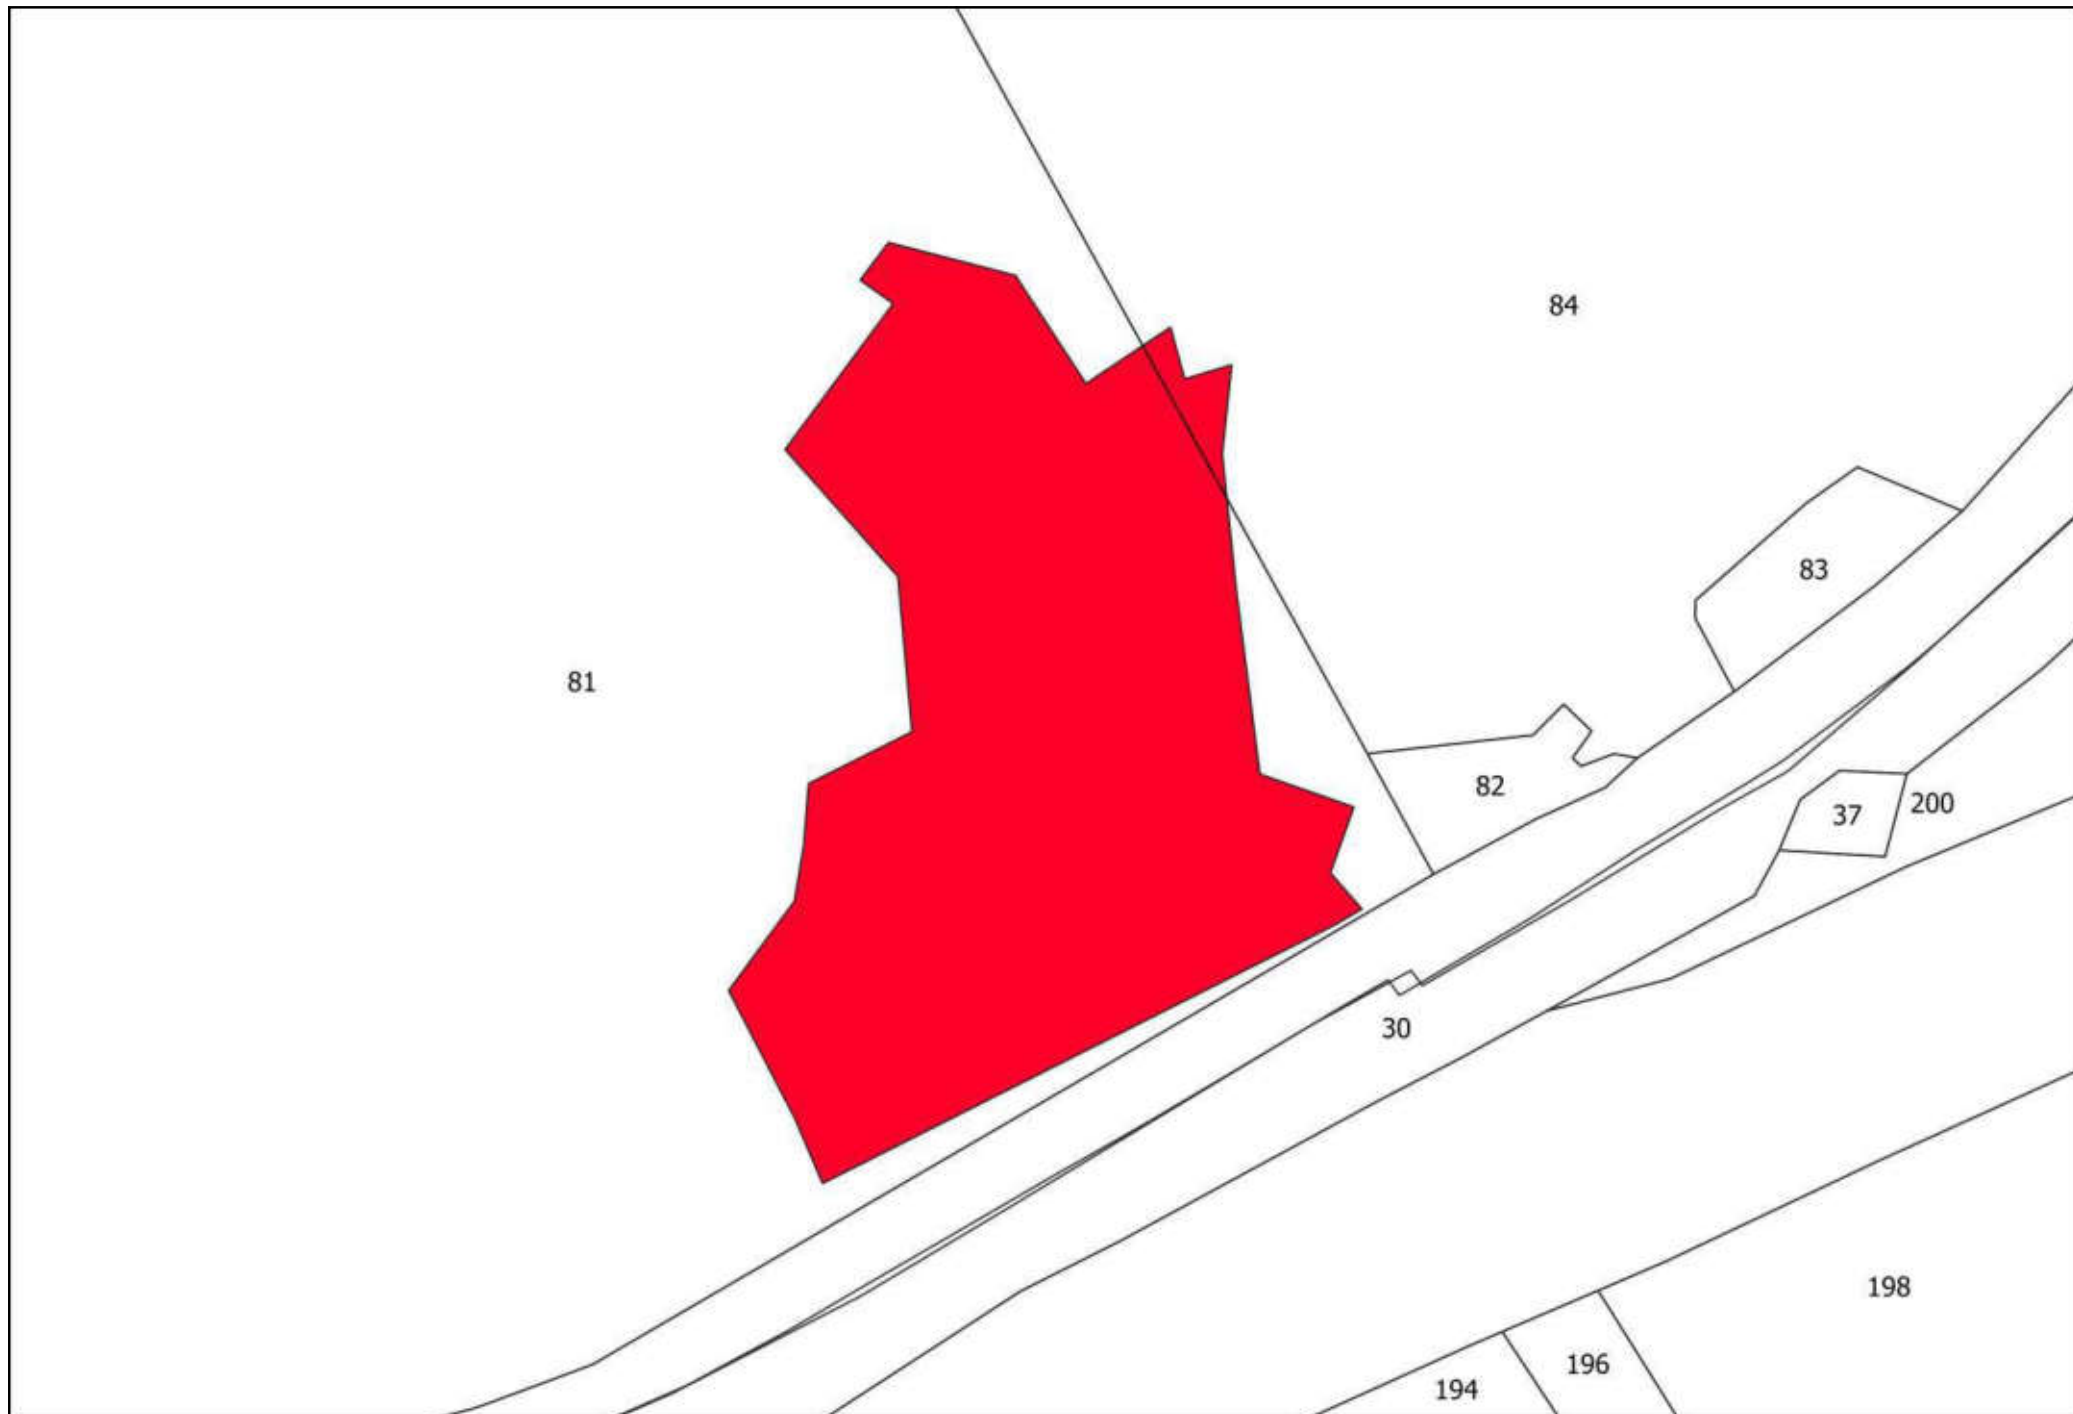

69

106

92

25

72

91

75

100

A technical drawing on a white background. A large, irregular polygon is shaded in a solid red color. The polygon is tilted, with its longer sides running from the upper-left towards the lower-right. It has a small, sharp protrusion at its bottom-right corner. The number '100' is printed in black text inside the red polygon, towards its right side. The entire drawing is enclosed in a thin black rectangular border. In the top-left corner of this border, the number '91' is written. In the top-right corner, the number '75' is written. Two thin black lines cross the top of the frame, one on the left and one on the right, meeting at a point near the top center.