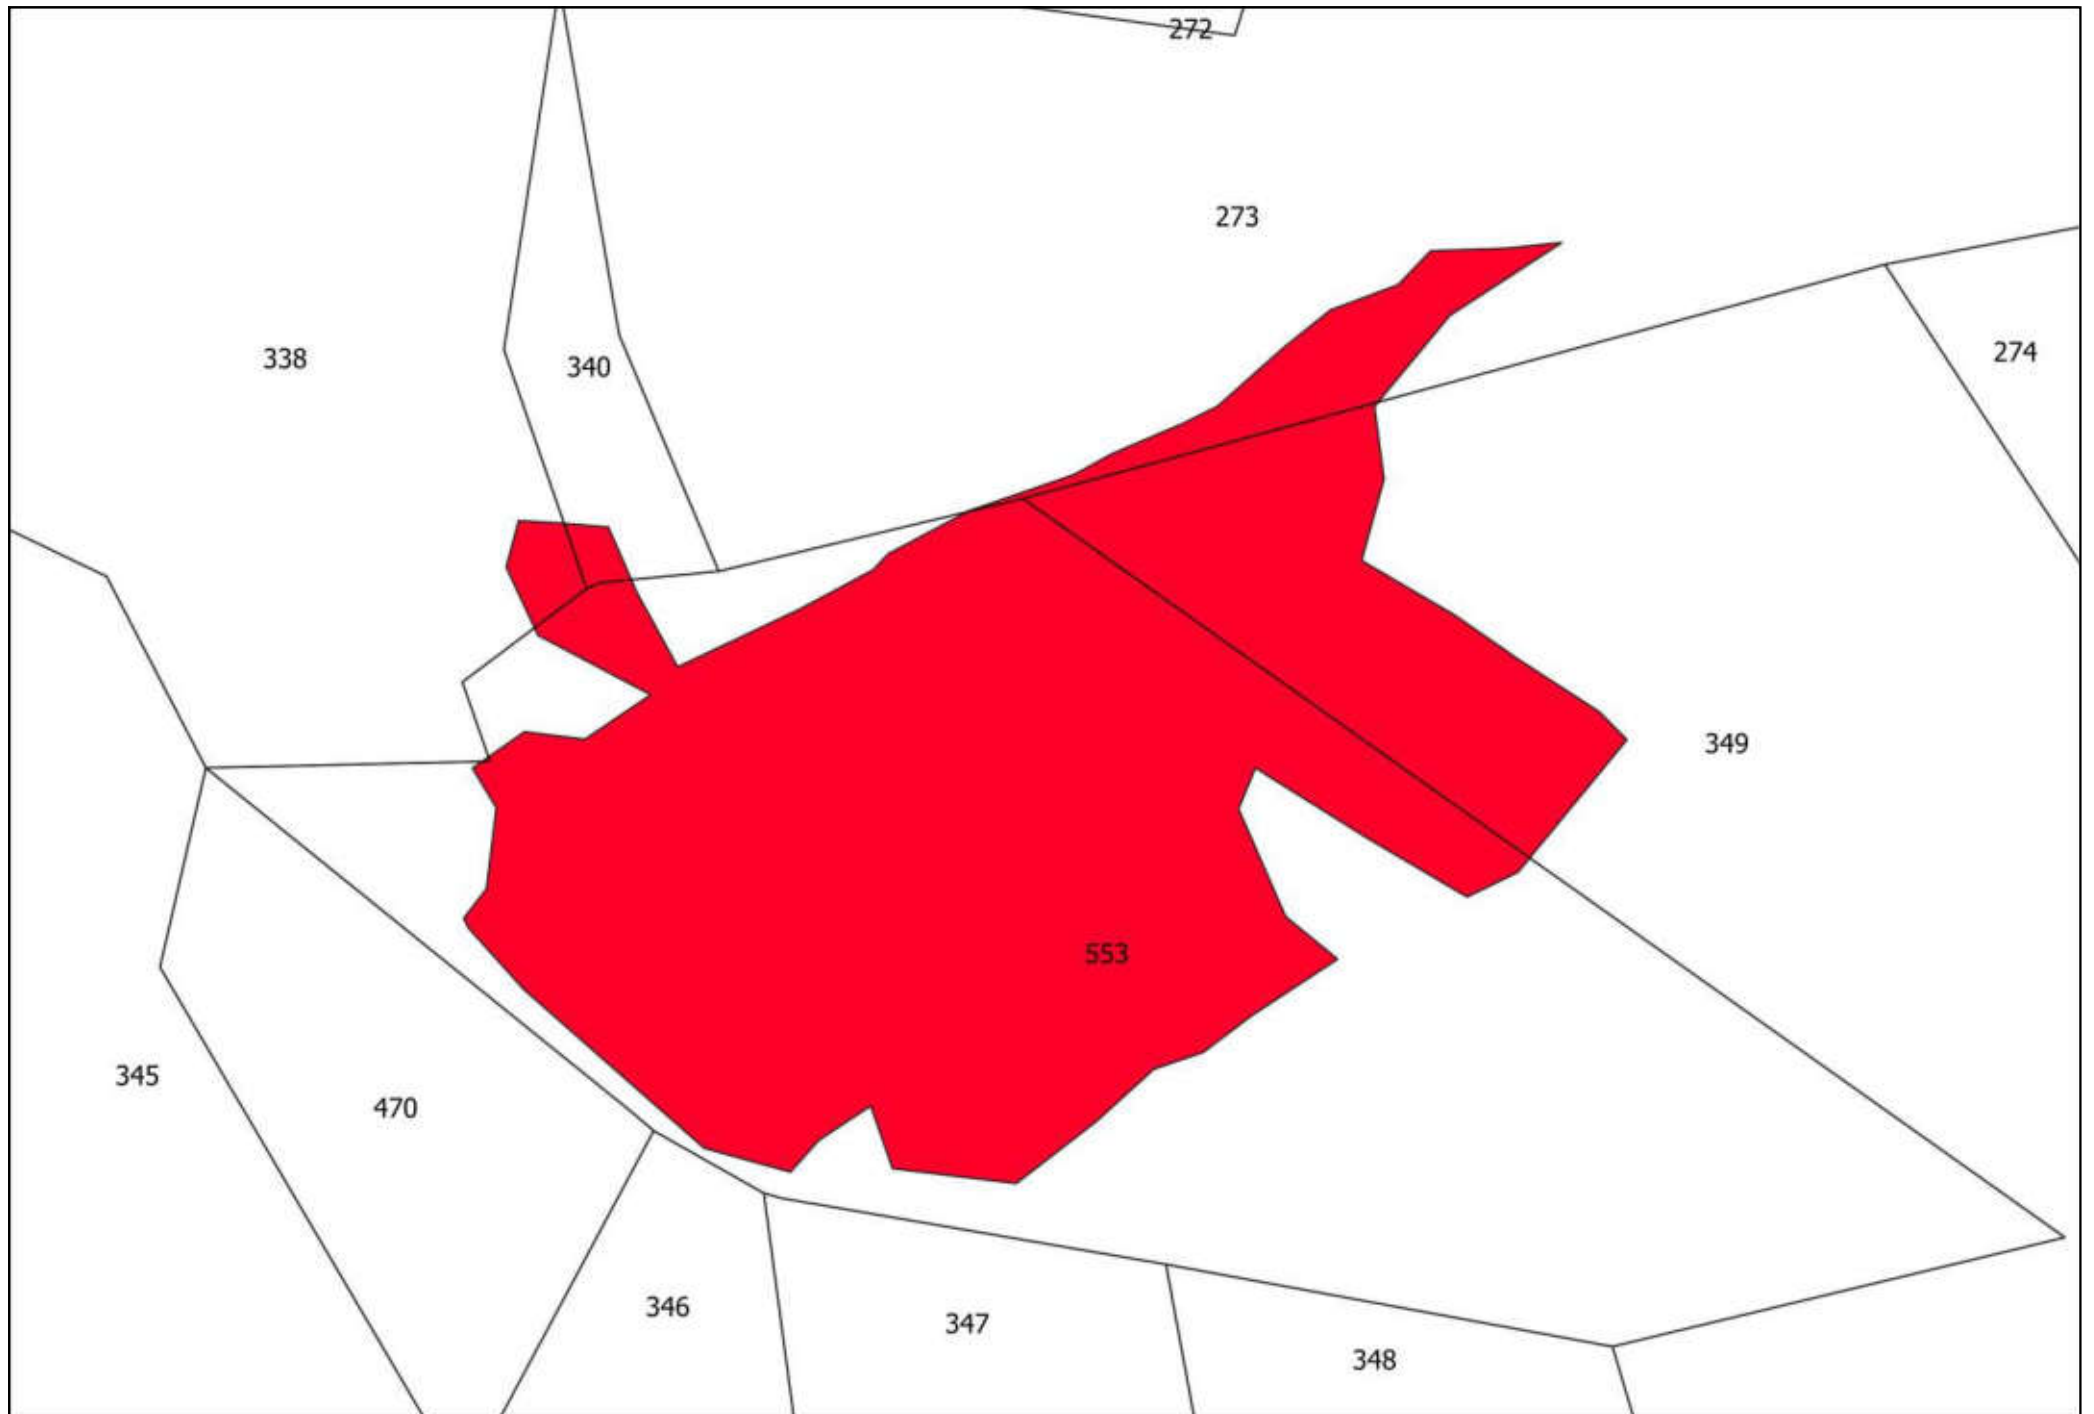

69

106

92

25

72

91

75

100

A technical drawing on a white background. A large, irregular polygon is shaded in a solid red color. The polygon is tilted, with its longer sides running from the upper-left towards the lower-right. It has a small, sharp protrusion at its bottom-right corner. The number '100' is printed in black text inside the red polygon, towards its right side. The entire drawing is enclosed in a thin black rectangular border. In the top-left corner of this border, the number '91' is written. In the top-right corner, the number '75' is written. Two thin black lines cross the top of the frame, one on the left and one on the right, meeting at a point near the top center.

11

COMUNE DI AREZZO
