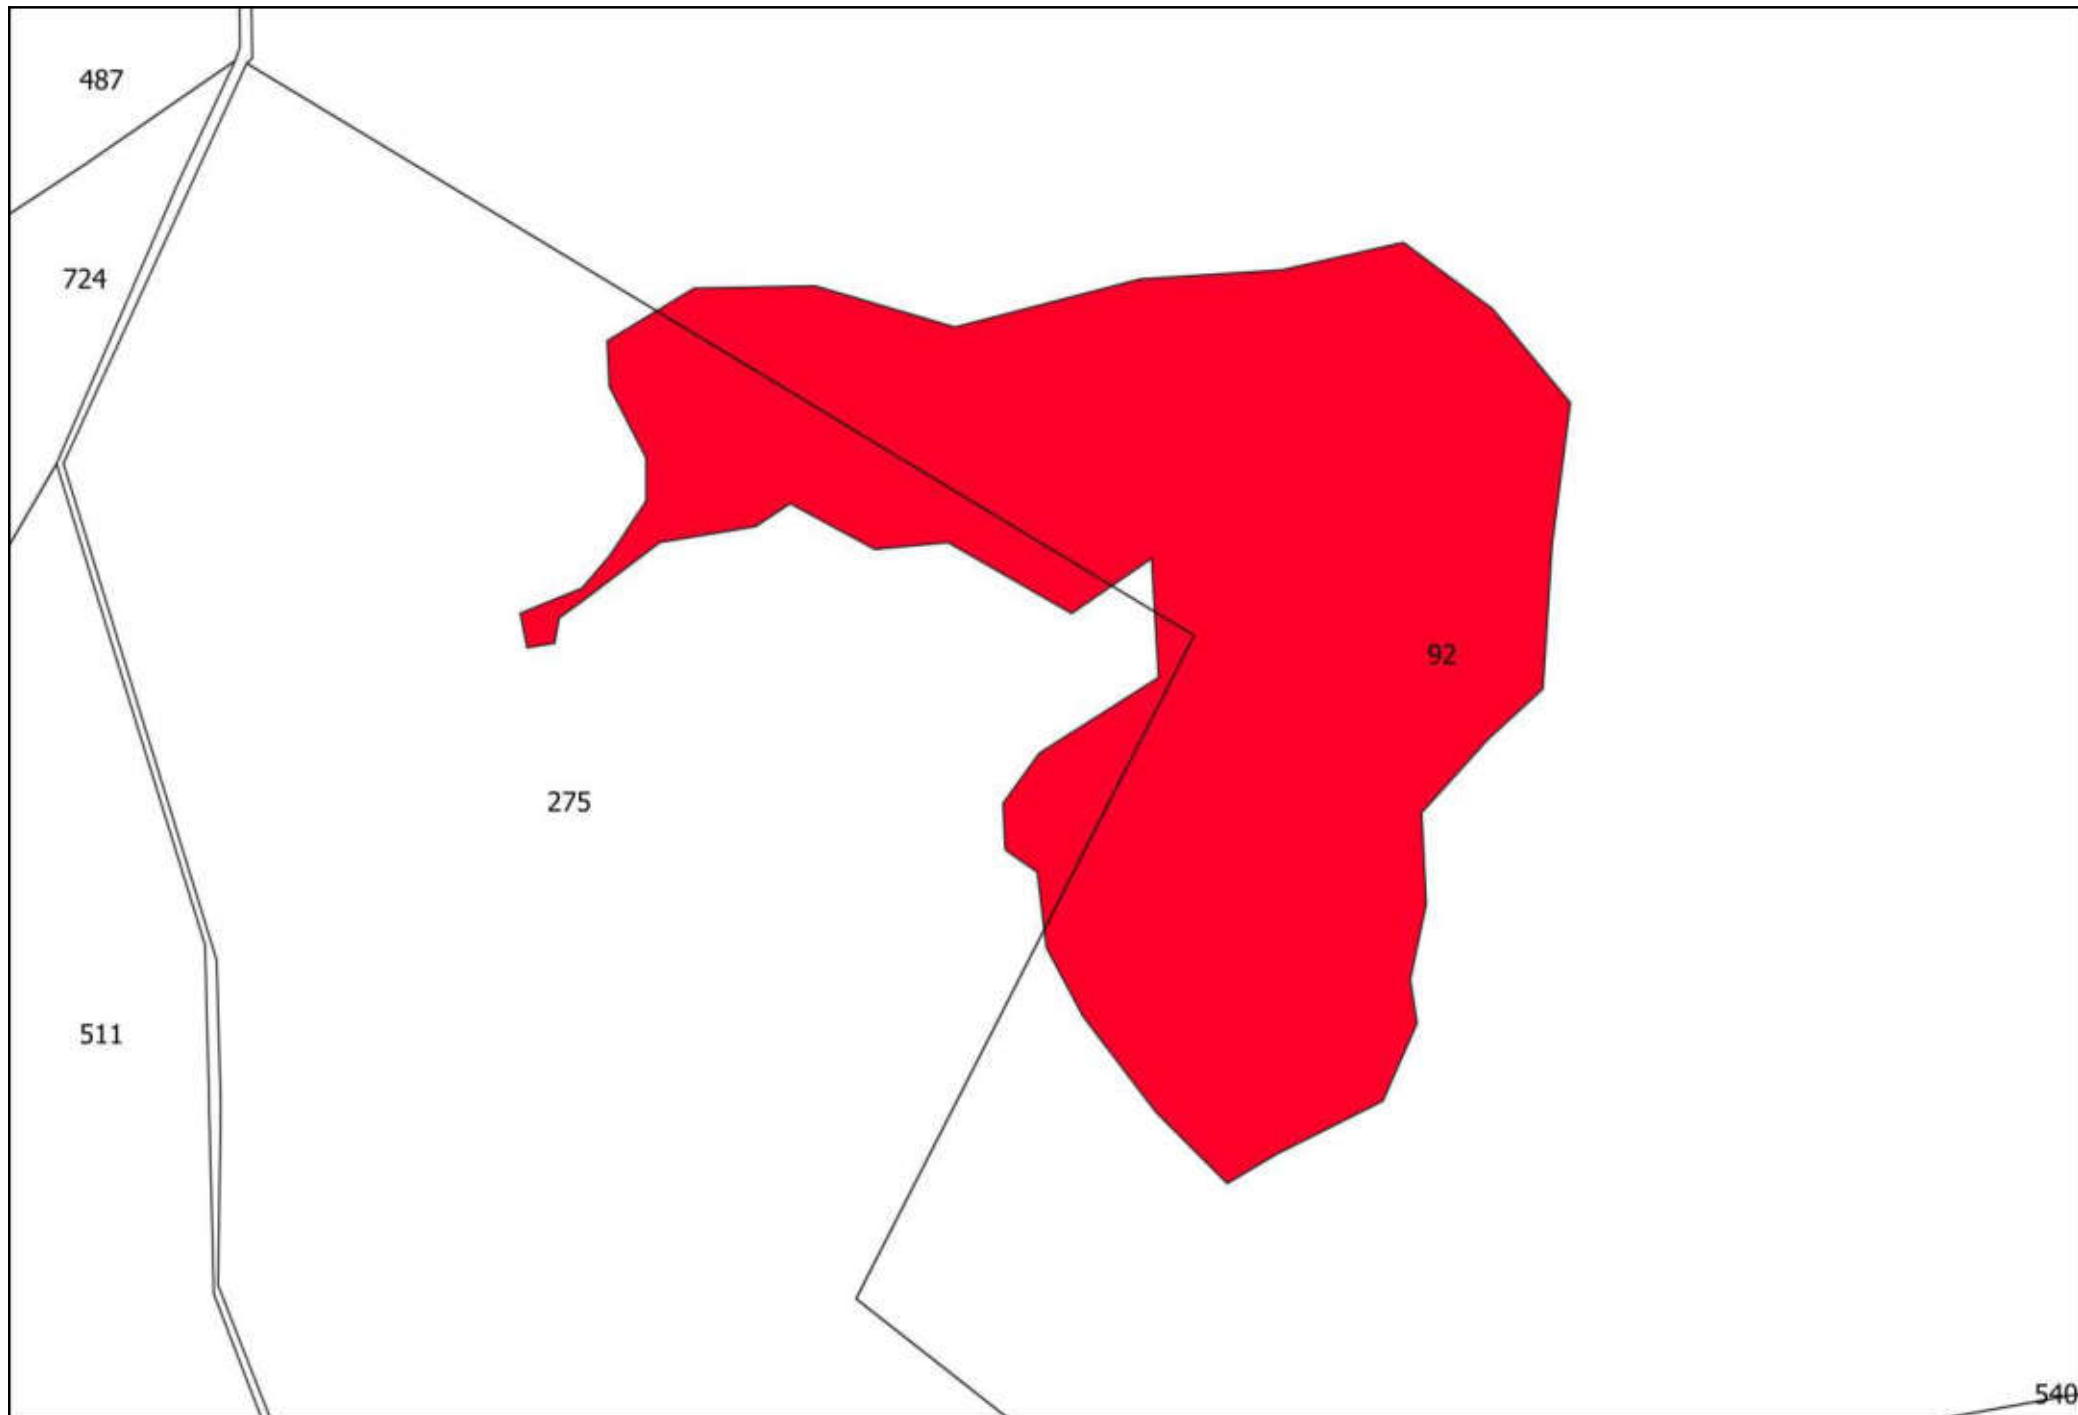

69

106

92

25

72

91

75

100

A technical drawing on a white background. A large, irregular polygon is shaded in a solid red color. The polygon is tilted, with its longer sides running from the upper-left towards the lower-right. It has a small, sharp protrusion at its bottom-right corner. The number '100' is printed in black text inside the red polygon, towards its right side. The entire drawing is enclosed in a thin black rectangular border. In the top-left corner of this border, the number '91' is written. In the top-right corner, the number '75' is written. Two thin black lines cross the top of the frame, one on the left and one on the right, meeting at a point near the top center.