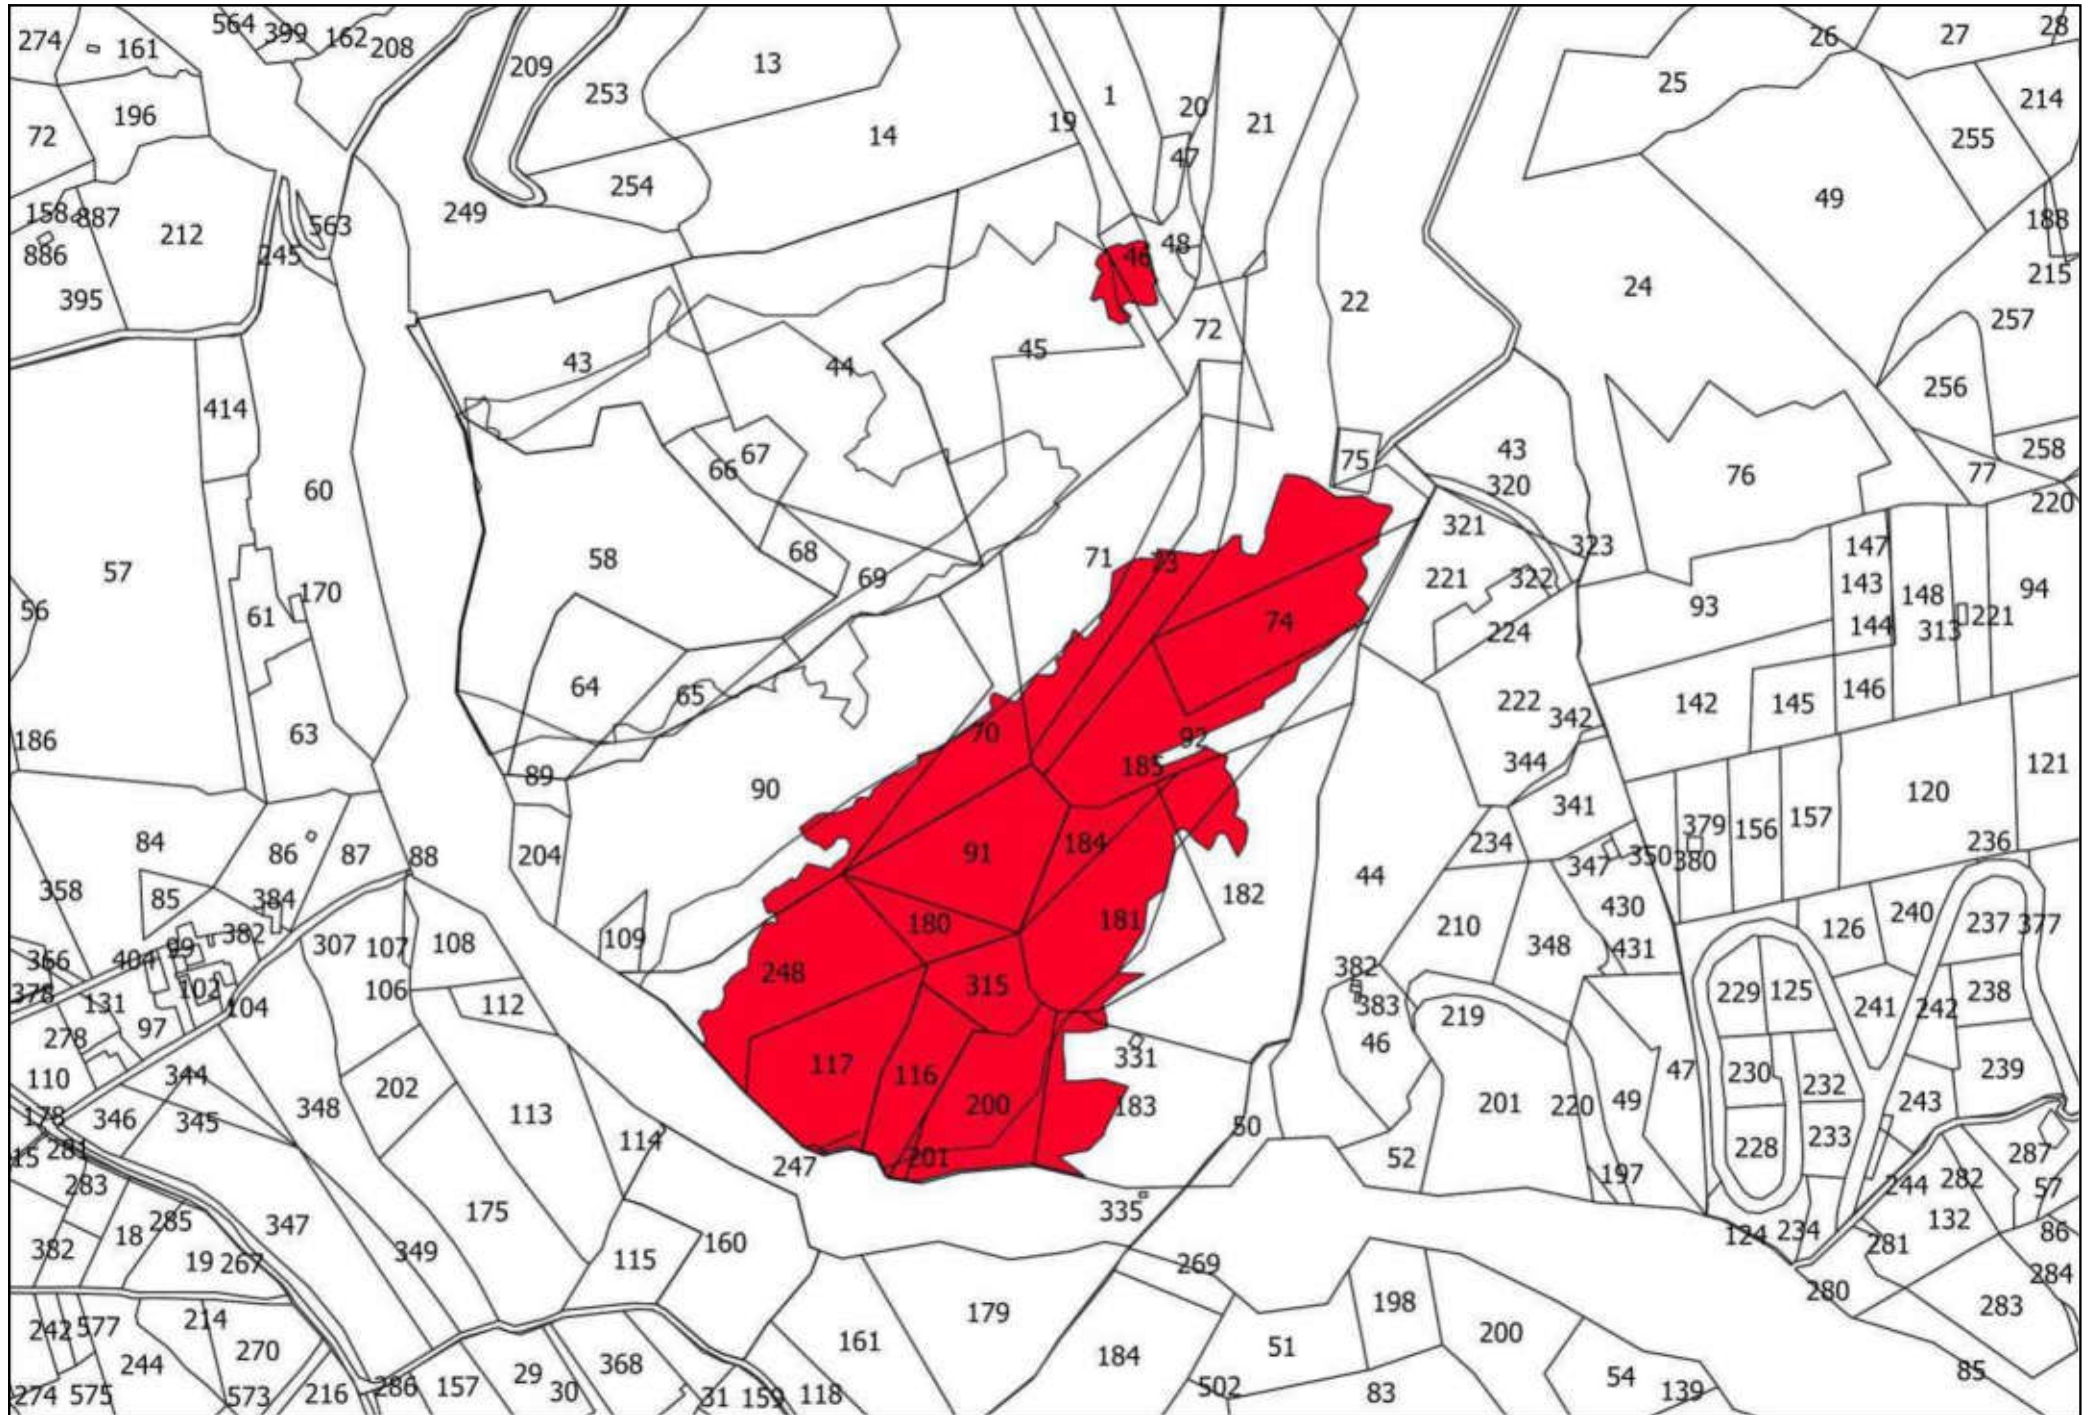

COMUNE DI AREZZO

Servizio Governo del Territorio

Settore Pianificazione Urbanistica

CATASTO INCENDI
2023

**CATASTO DEI BOSCHI PERCORSI DAL FUOCO E DEI PASCOLI
SITUATI ENTRO 50 METRI DAI BOSCHI PERCORSI DAL
FUOCO**

ATLANTE

DCC. N. ... del ...

ID:

Approvazione:

DCC. N. ... del ...

107

79

50

69

106

92

25

72

91

75

100

A technical drawing on a white background. A large, irregular polygon is shaded in a solid red color. The polygon is tilted, with its longer sides running from the upper-left towards the lower-right. It has a small, sharp protrusion at its bottom-right corner. The number '100' is printed in black text inside the red polygon, towards its right side. The entire drawing is enclosed in a thin black rectangular border. In the top-left corner of this border, the number '91' is written. In the top-right corner, the number '75' is written. Two thin black lines cross the top of the frame, one on the left and one on the right, meeting at a point near the top center.