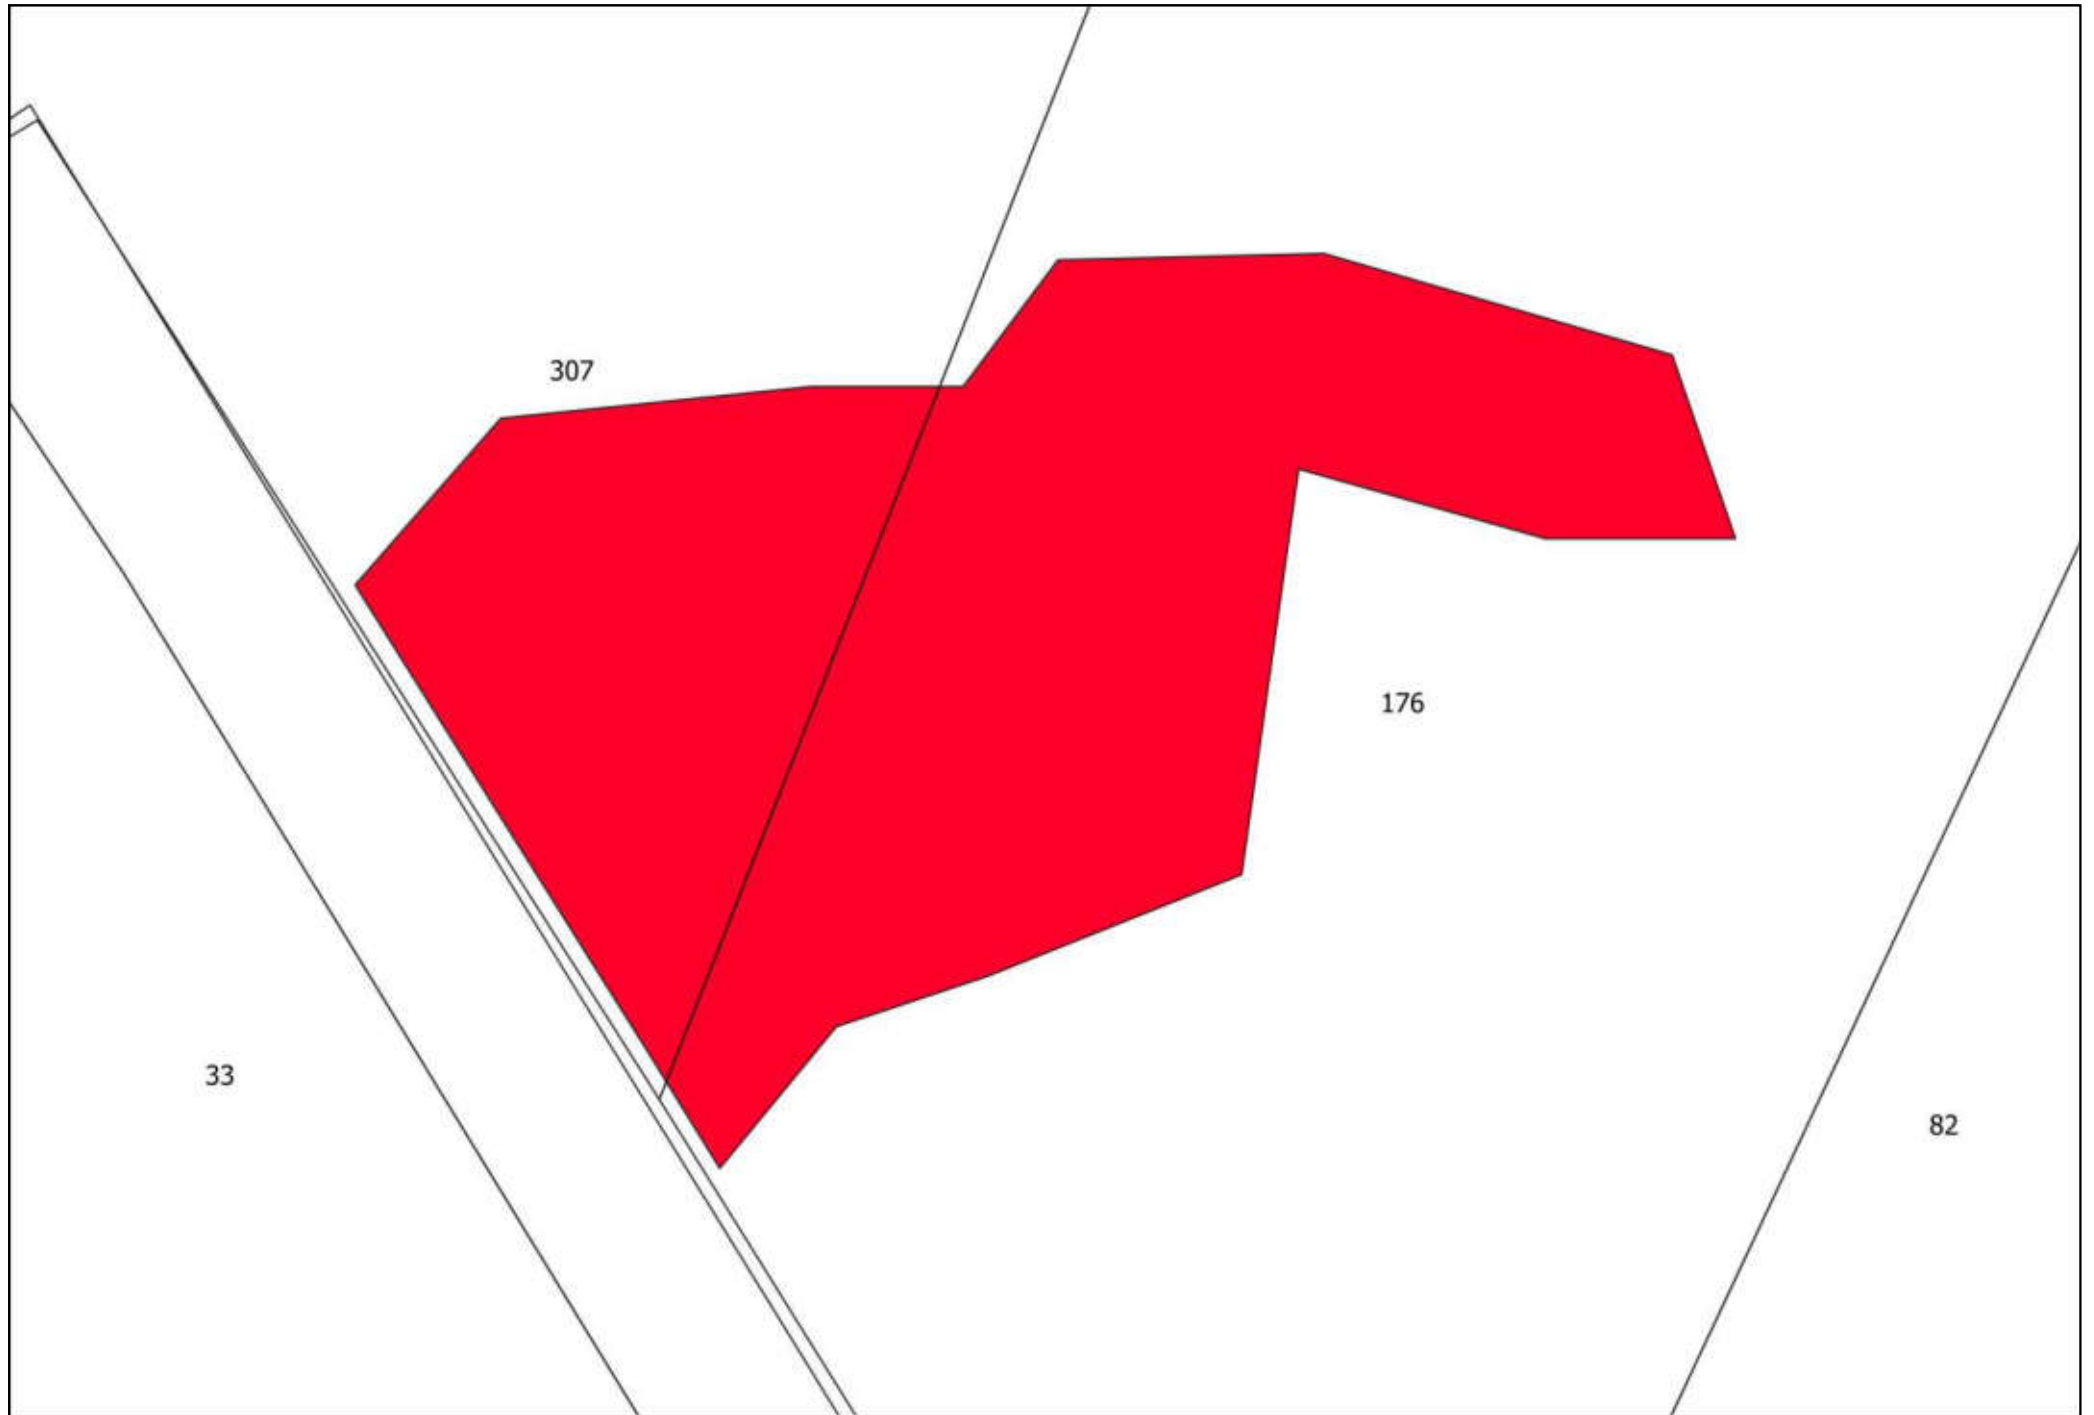

69

106

92

25

72

91

75

100

A technical drawing on a white background. A large, irregular polygon is shaded in a solid red color. The polygon is tilted, with its longer sides running from the upper-left towards the lower-right. It has a small, sharp protrusion at its bottom-right corner. The number '100' is printed in black text inside the red polygon, towards its right side. The entire drawing is enclosed in a thin black rectangular border. In the top-left corner of this border, the number '91' is written. In the top-right corner, the number '75' is written. Two thin black lines cross the top of the frame, one on the left and one on the right, meeting at a point near the top center.