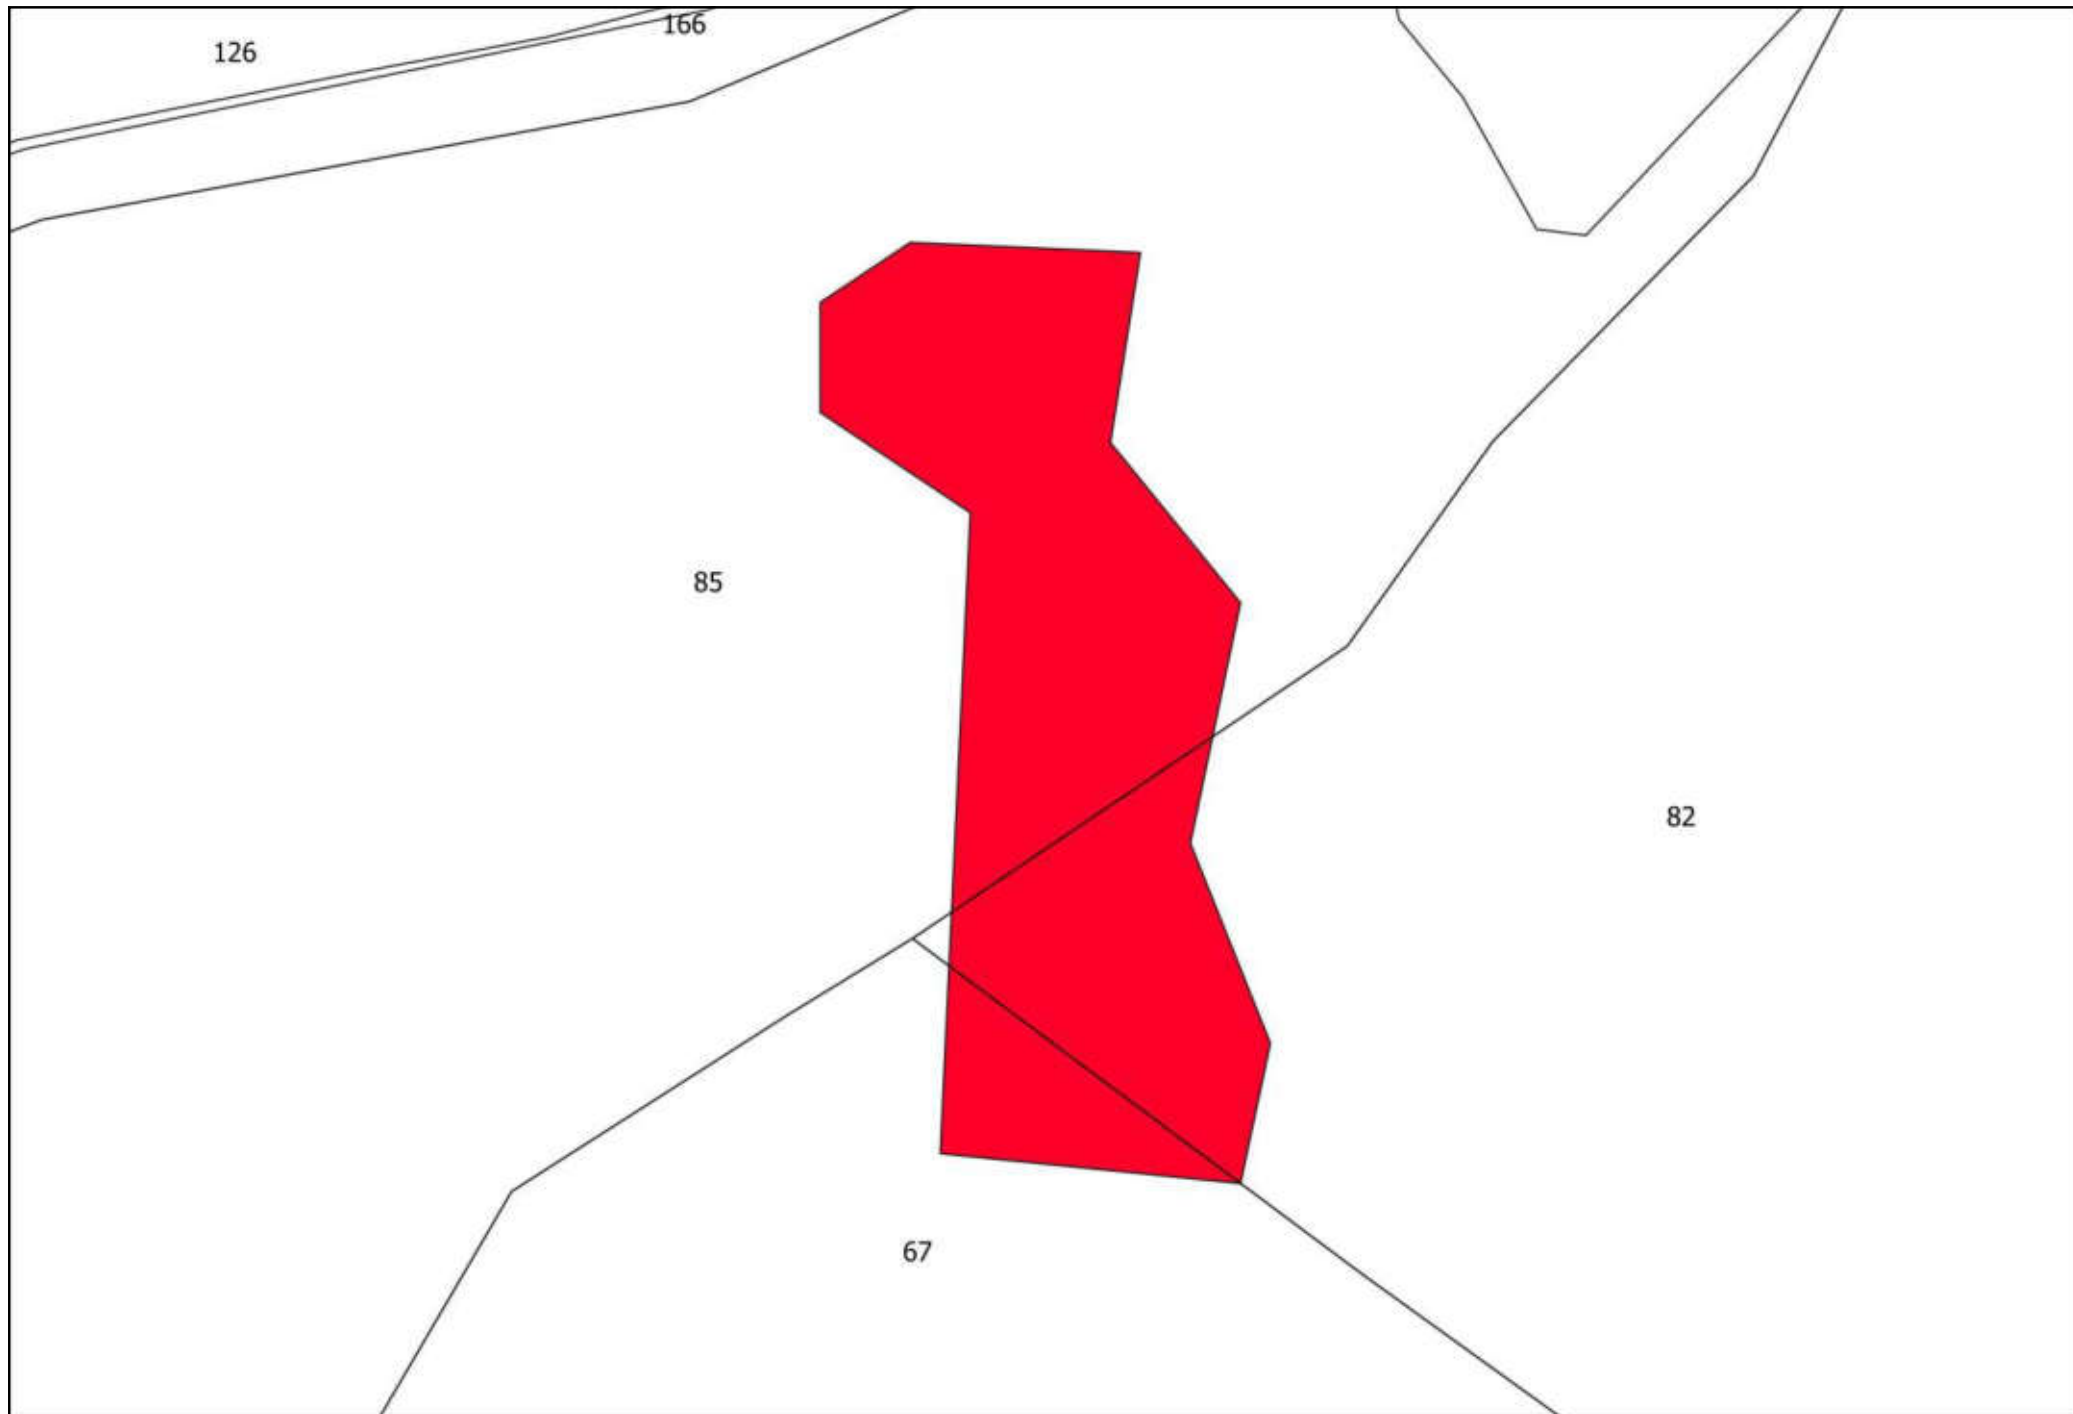

COMUNE DI AREZZO

Servizio Governo del Territorio

Settore Pianificazione Urbanistica

CATASTO INCENDI
2023

**CATASTO DEI BOSCHI PERCORSI DAL FUOCO E DEI PASCOLI
SITUATI ENTRO 50 METRI DAI BOSCHI PERCORSI DAL
FUOCO**

ATLANTE

DCC. N. ... del ...

ID:

Approvazione:

DCC. N. ... del ...

107

79

50

69

106

92

25

72

91

75

100

A technical drawing on a white background. A large, irregular polygon is shaded in a solid red color. The polygon is tilted, with its longer sides running from the upper-left towards the lower-right. It has a small, sharp protrusion at its bottom-right corner. The number '100' is printed in black text inside the red polygon, towards its right side. The entire drawing is enclosed in a thin black rectangular border. In the top-left corner of this border, the number '91' is written. In the top-right corner, the number '75' is written. Two thin black lines cross the top of the frame, one on the left and one on the right, meeting at a point near the top center.