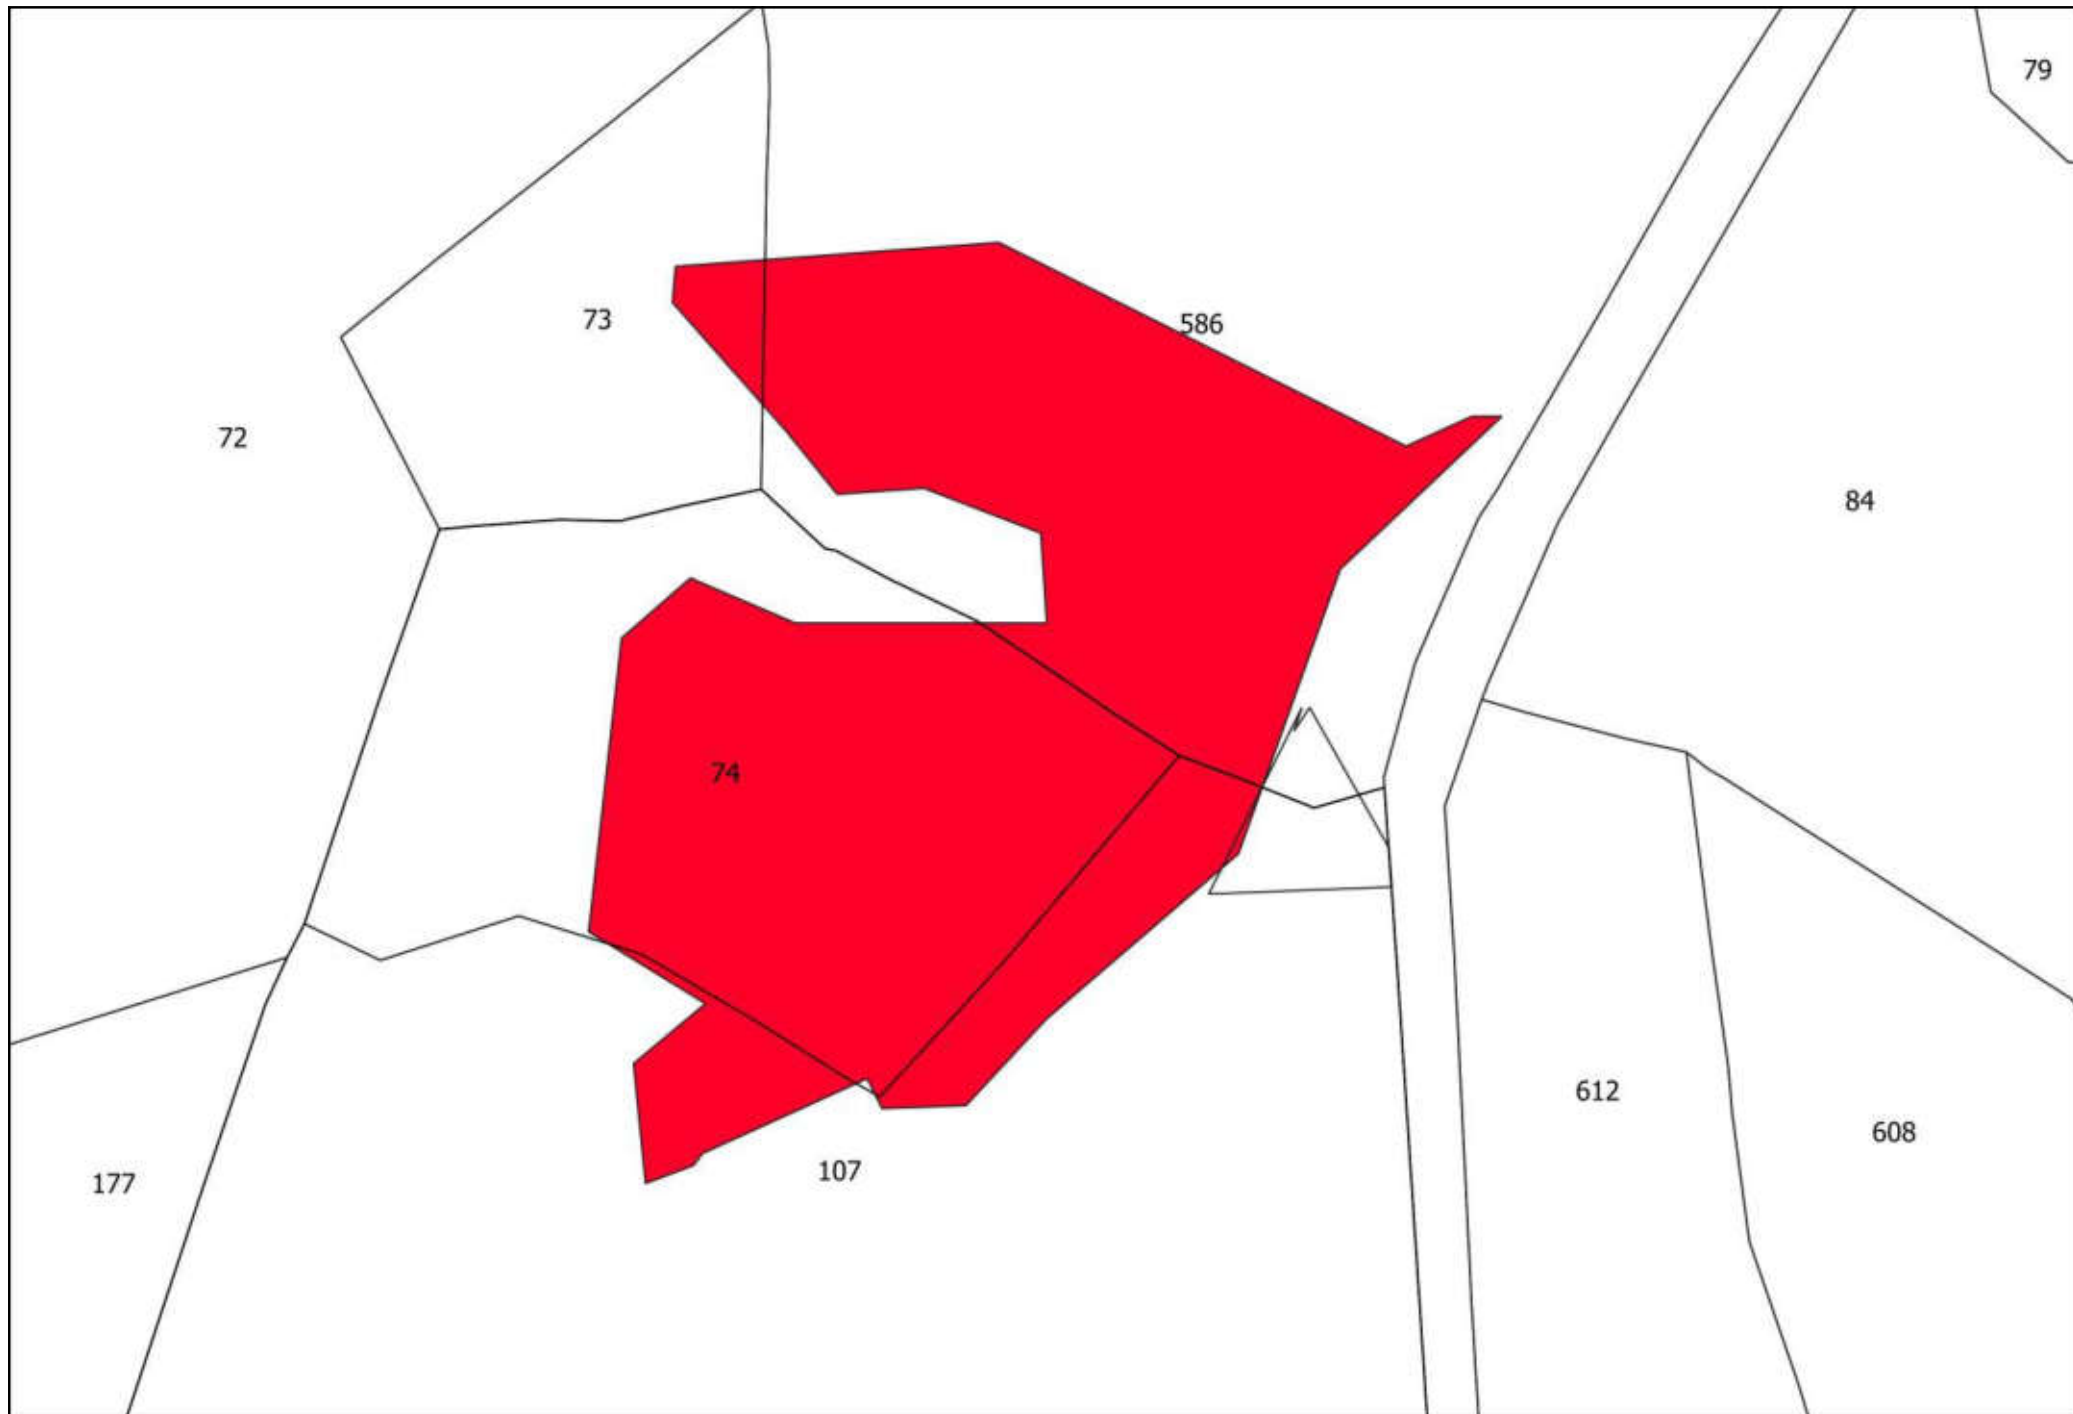

COMUNE DI AREZZO

Servizio Governo del Territorio

Settore Pianificazione Urbanistica

CATASTO INCENDI
2023

**CATASTO DEI BOSCHI PERCORSI DAL FUOCO E DEI PASCOLI
SITUATI ENTRO 50 METRI DAI BOSCHI PERCORSI DAL
FUOCO**

ATLANTE

DCC. N. ... del ...

ID:

Approvazione:

DCC. N. ... del ...

107

79

50

69

106

92

25

72

91

75

100

A technical drawing on a white background. A large, irregular polygon is shaded in a solid red color. The polygon is tilted, with its longer sides running from the upper-left towards the lower-right. It has a small, sharp protrusion at its bottom-right corner. The number '100' is printed in black text inside the red polygon, towards its right side. The entire drawing is enclosed in a thin black rectangular border. In the top-left corner of this border, the number '91' is written. In the top-right corner, the number '75' is written. Two thin black lines cross the top of the frame, one on the left and one on the right, meeting at a point near the top center.