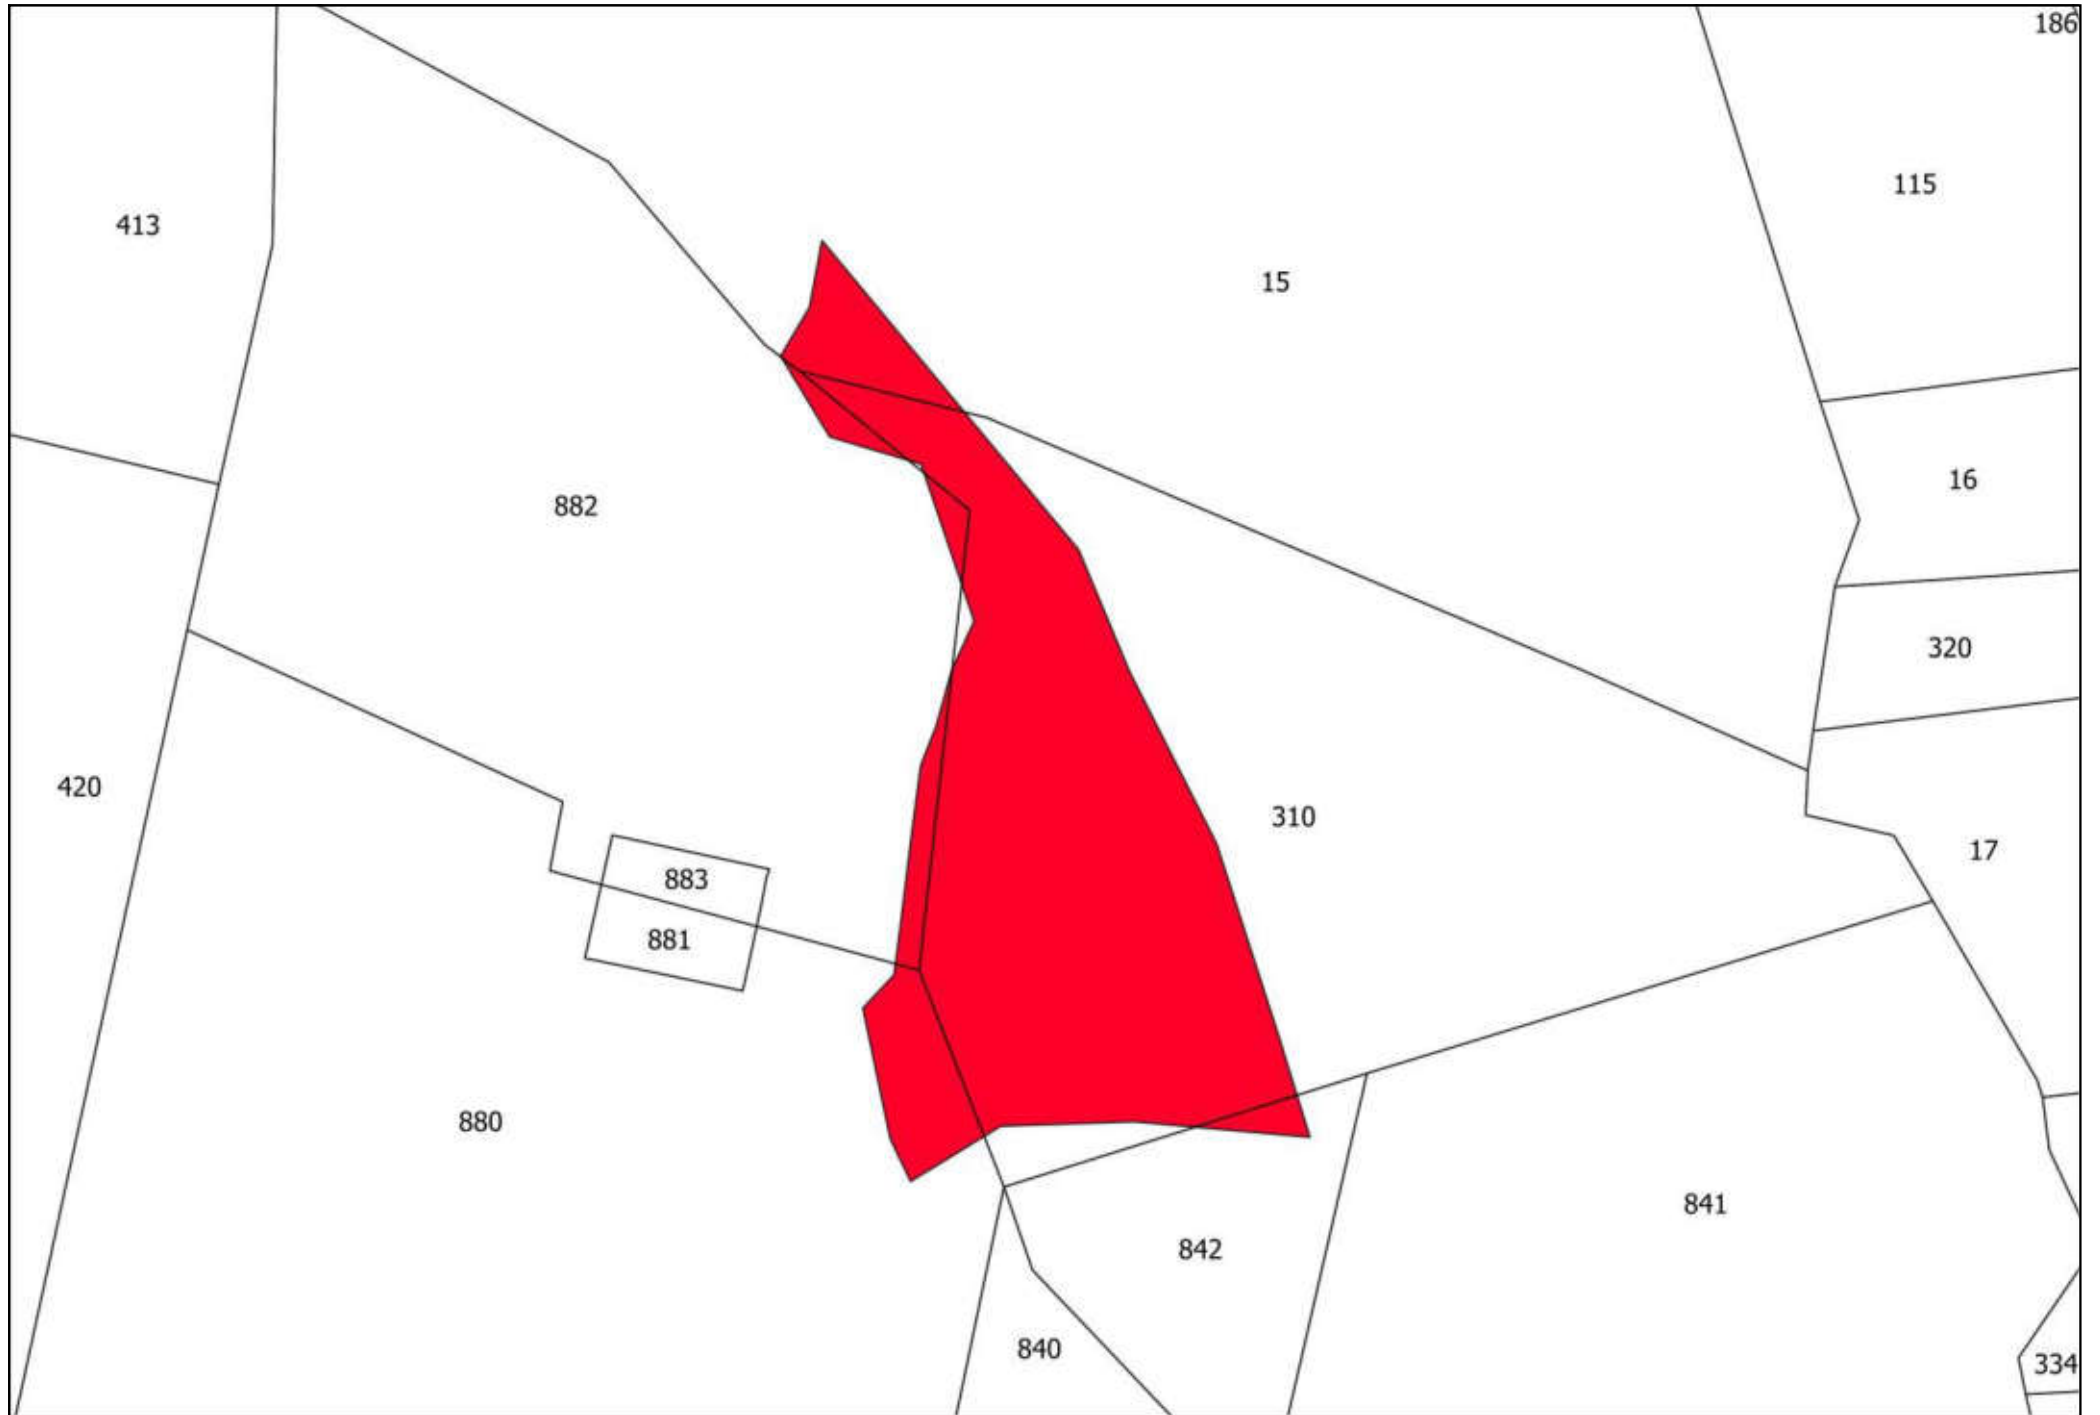

A technical drawing on a white background. A large, irregular polygon is shaded in a solid red color. The polygon is tilted, with its longer sides running from the upper-left towards the lower-right. It has a small, sharp protrusion at its bottom-right corner. The number '100' is printed in black text inside the red polygon, towards its right side. The entire drawing is enclosed in a thin black rectangular border. In the top-left corner of this border, the number '91' is written. In the top-right corner, the number '75' is written. Two thin black lines cross the top of the frame, one on the left and one on the right, meeting at a point near the top center.

11

COMUNE DI AREZZO
