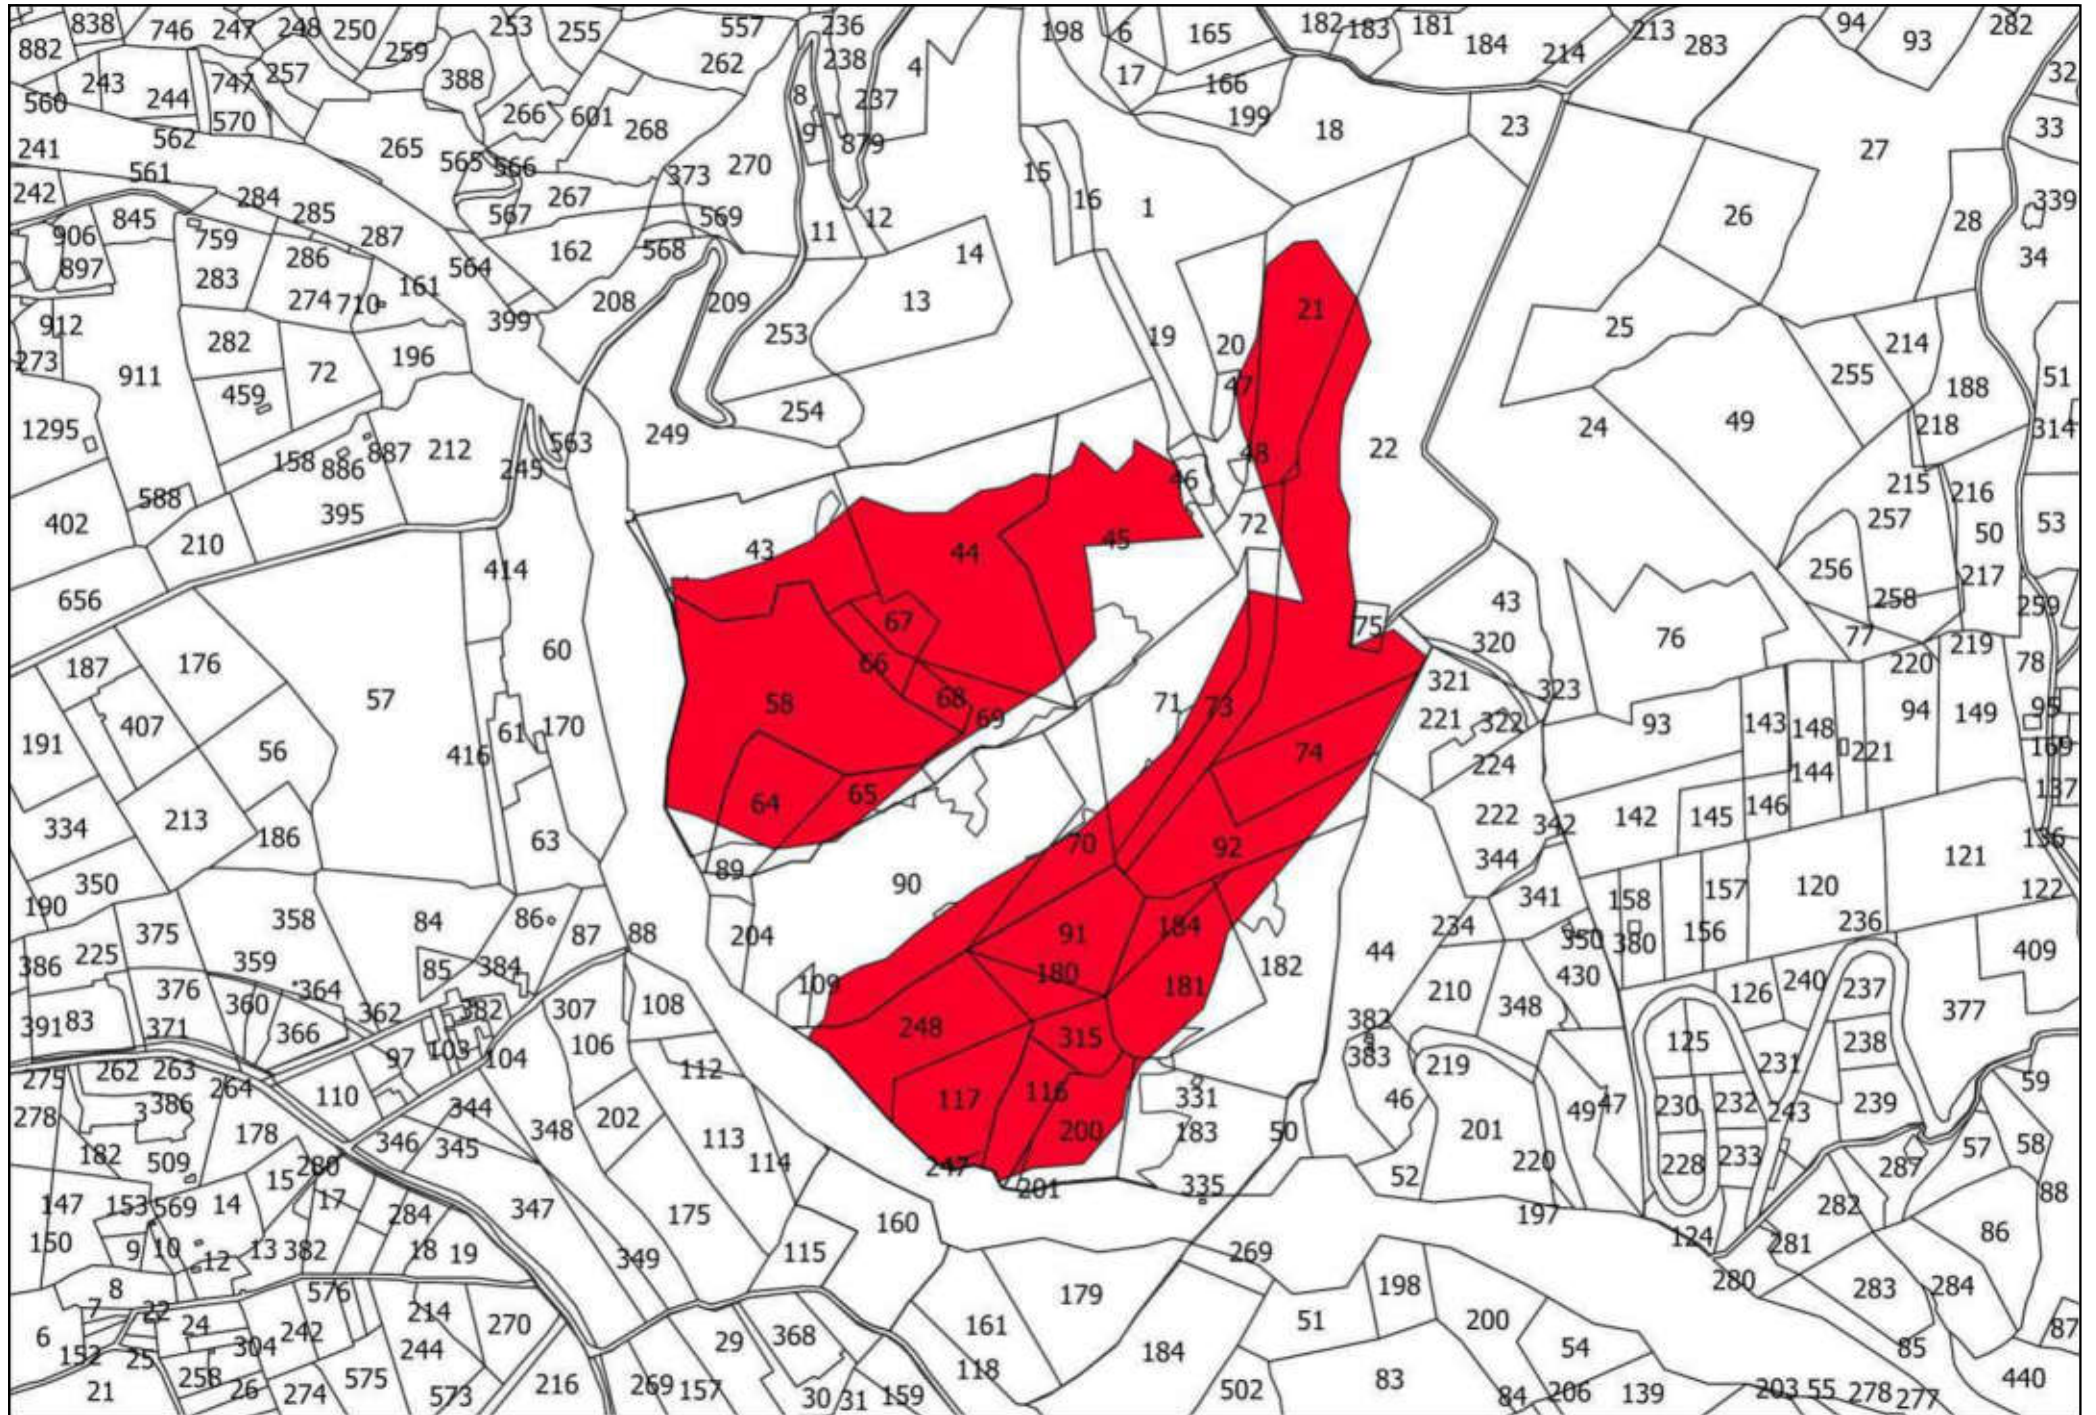

69

106

92

25

72

91

75

100

A technical drawing on a white background. A large, irregular polygon is shaded in a solid red color. The polygon is tilted, with its longer sides running from the upper-left towards the lower-right. It has a small, sharp protrusion at its bottom-right corner. The number '100' is printed in black text inside the red polygon, towards its right side. The entire drawing is enclosed in a thin black rectangular border. In the top-left corner of this border, the number '91' is written. In the top-right corner, the number '75' is written. Two thin black lines cross the top of the frame, one on the left and one on the right, meeting at a point near the top center.