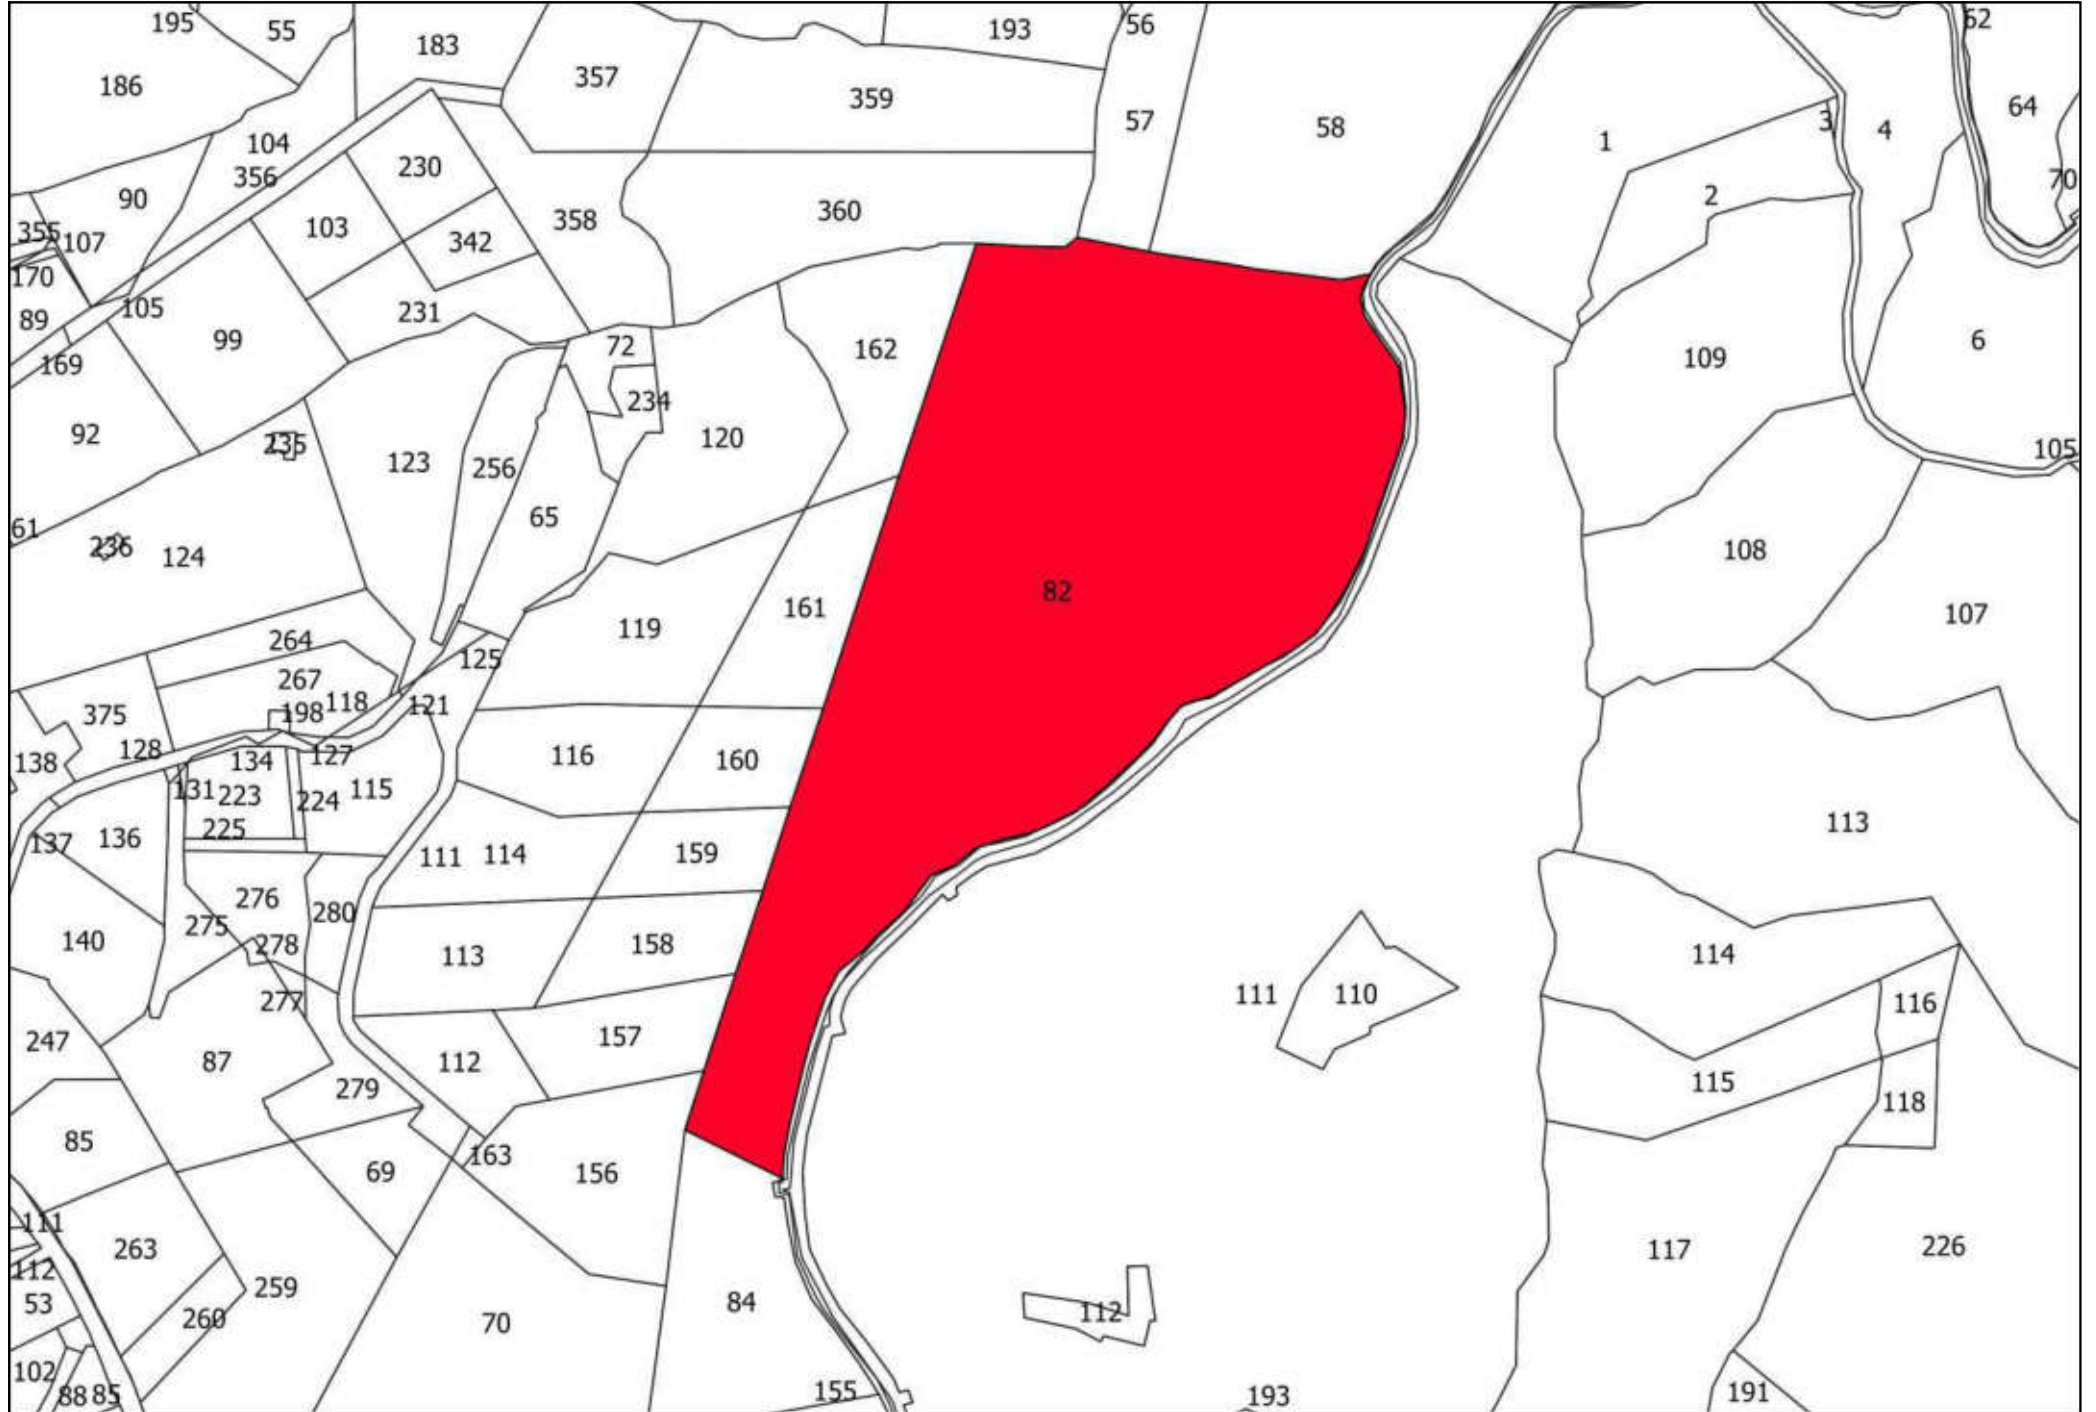

ATLANTE

DCC. N. ... del ...

ID:

Approvazione:

DCC. N. ... del ...

107

79

50

69

106

92

25

72

91

75

100

A technical drawing on a white background. A large, irregular polygon is shaded in a solid red color. The polygon is tilted, with its longer sides running from the upper-left towards the lower-right. It has a small, sharp protrusion at its bottom-right corner. The number '100' is printed in black text inside the red polygon, towards its right side. The entire drawing is enclosed in a thin black rectangular border. In the top-left corner of this border, the number '91' is written. In the top-right corner, the number '75' is written. Two thin black lines cross the top of the frame, one on the left and one on the right, meeting at a point near the top center.