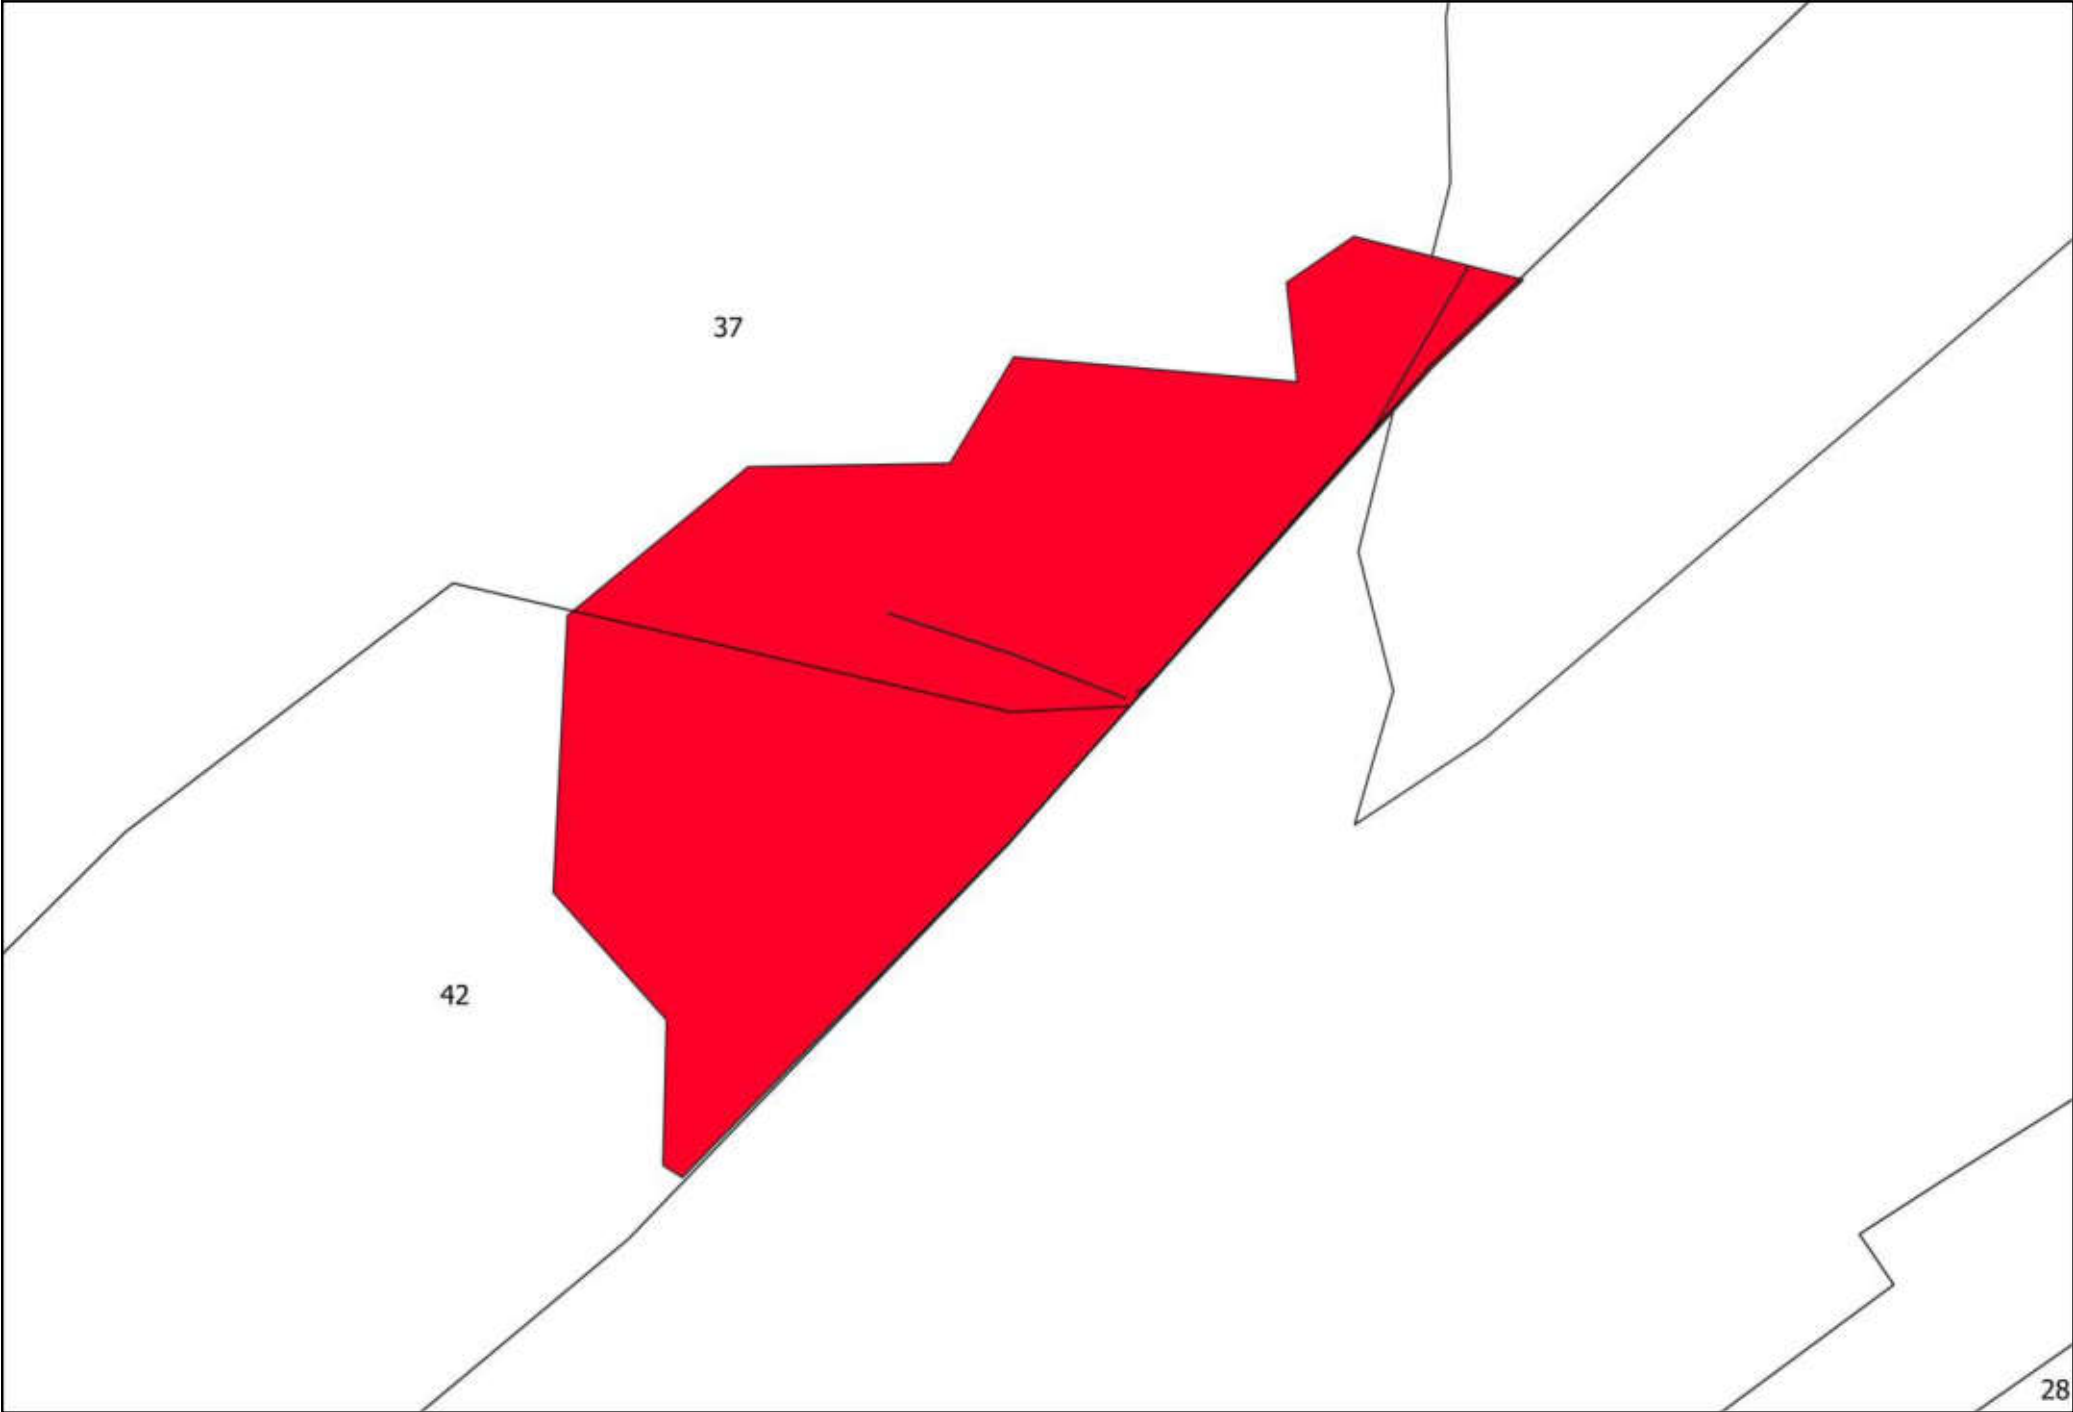

69

106

92

25

72

91

75

100

A technical drawing on a white background. A large, irregular polygon is shaded in a solid red color. The polygon is tilted, with its longer sides running from the upper-left towards the lower-right. It has a small, sharp protrusion at its bottom-right corner. The number '100' is printed in black text inside the red polygon, towards its right side. The entire drawing is enclosed in a thin black rectangular border. In the top-left corner of this border, the number '91' is written. In the top-right corner, the number '75' is written. Two thin black lines cross the top of the frame, one on the left and one on the right, meeting at a point near the top center.