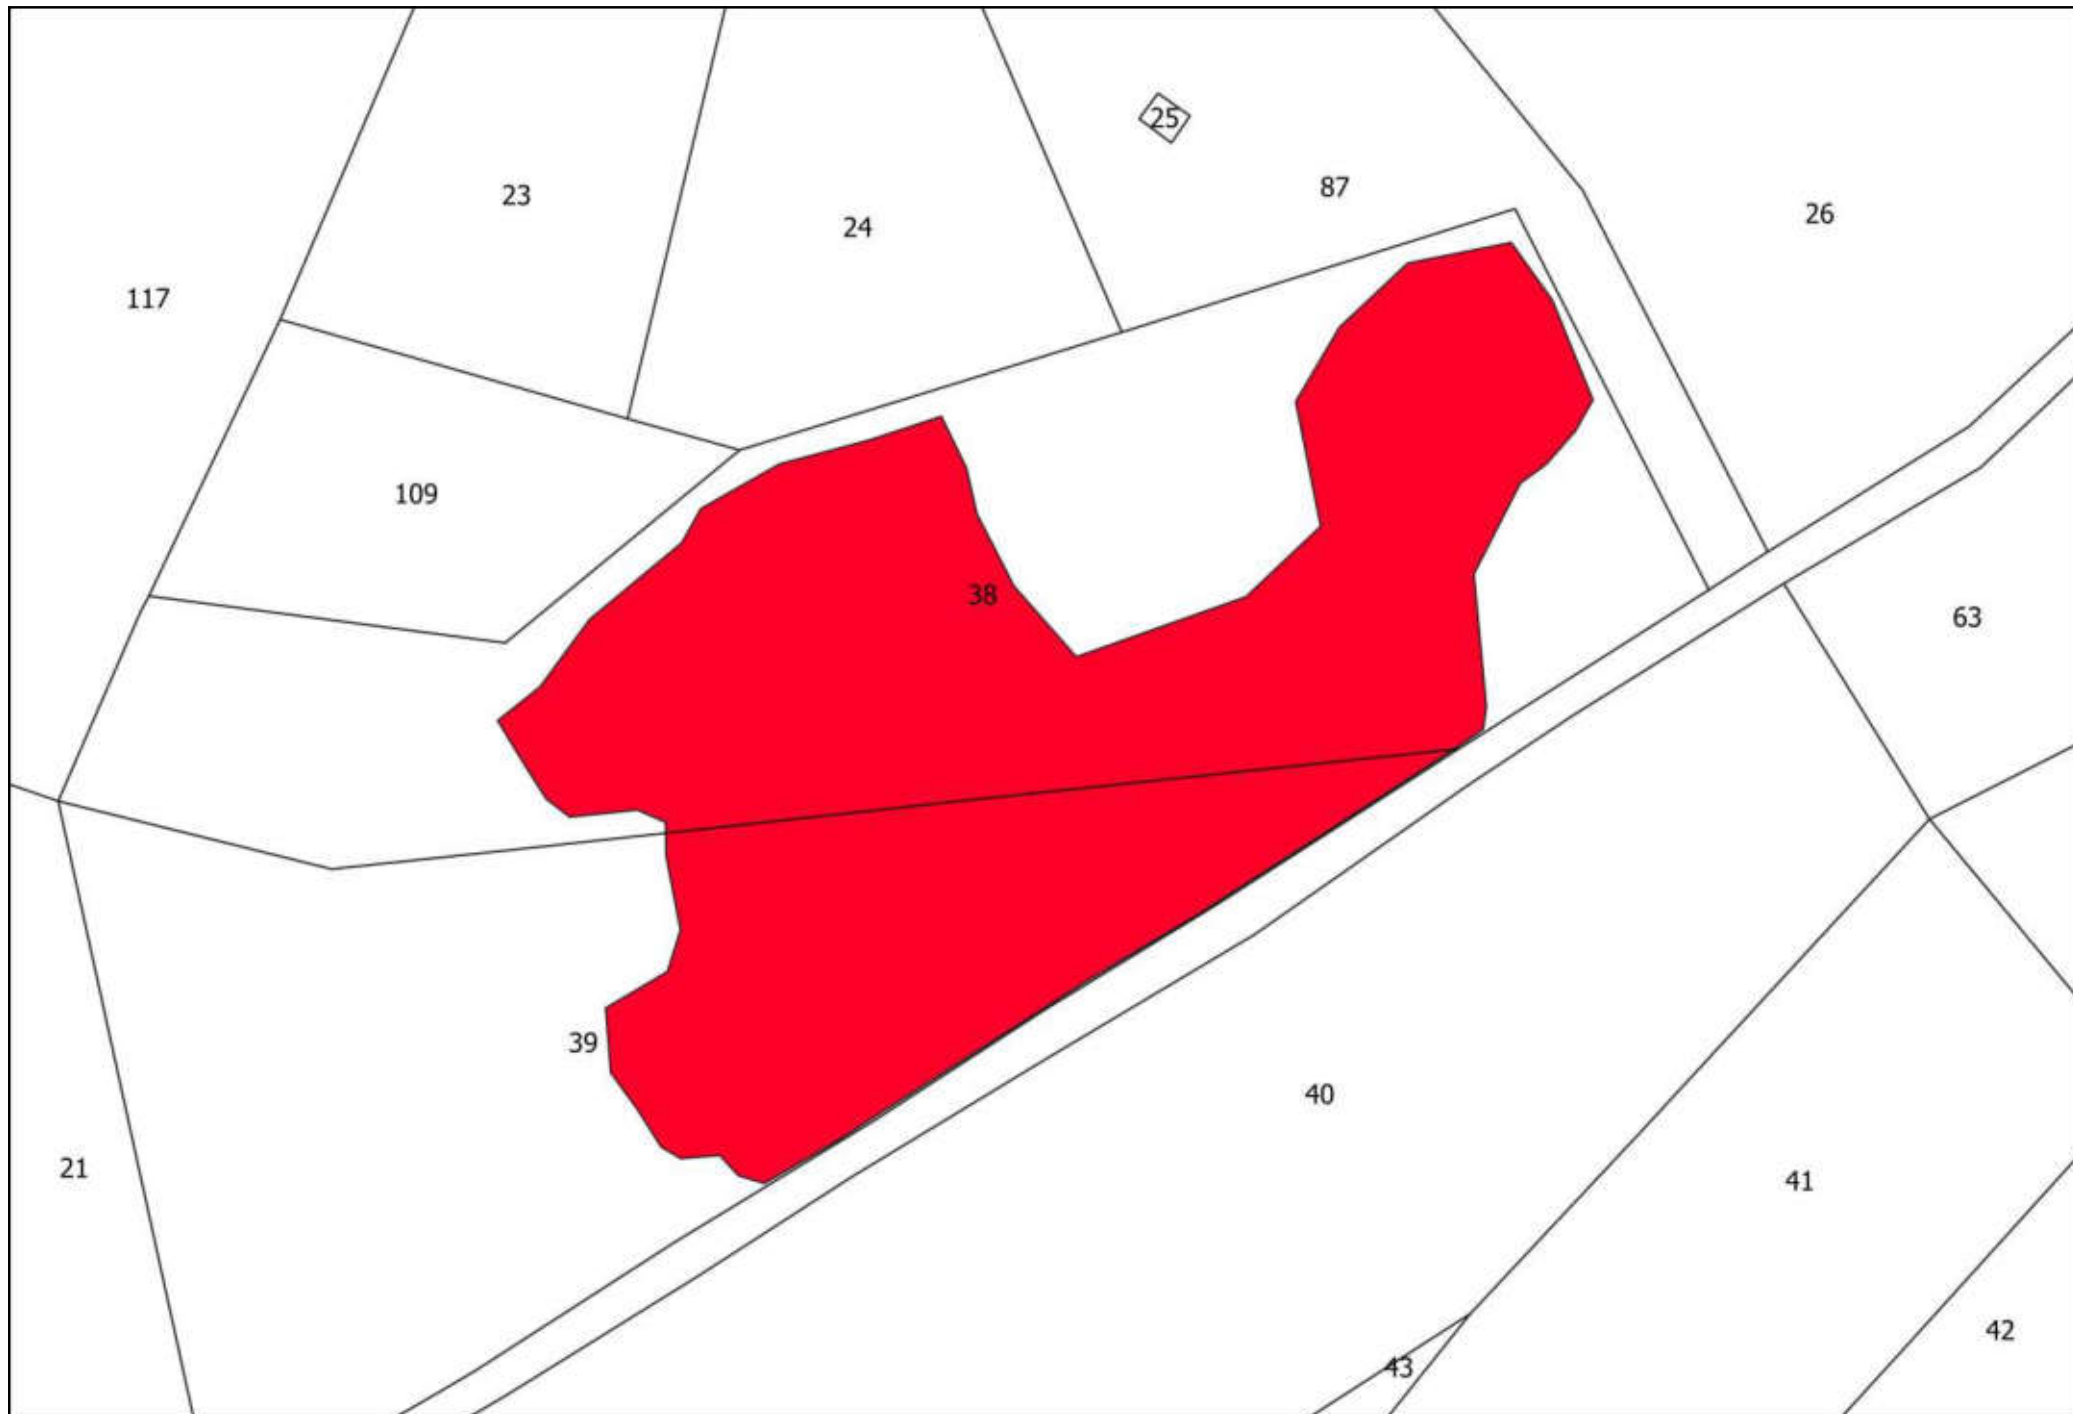

A technical drawing on a white background. A large, irregular polygon is shaded in a solid red color. The polygon is tilted, with its longer sides running from the upper-left towards the lower-right. It has a small, sharp protrusion at its bottom-right corner. The number '100' is printed in black text inside the red polygon, towards its right side. The entire drawing is enclosed in a thin black rectangular border. In the top-left corner of this border, the number '91' is written. In the top-right corner, the number '75' is written. Two thin black lines cross the top of the frame, one on the left and one on the right, meeting at a point near the top center.

11

COMUNE DI AREZZO
