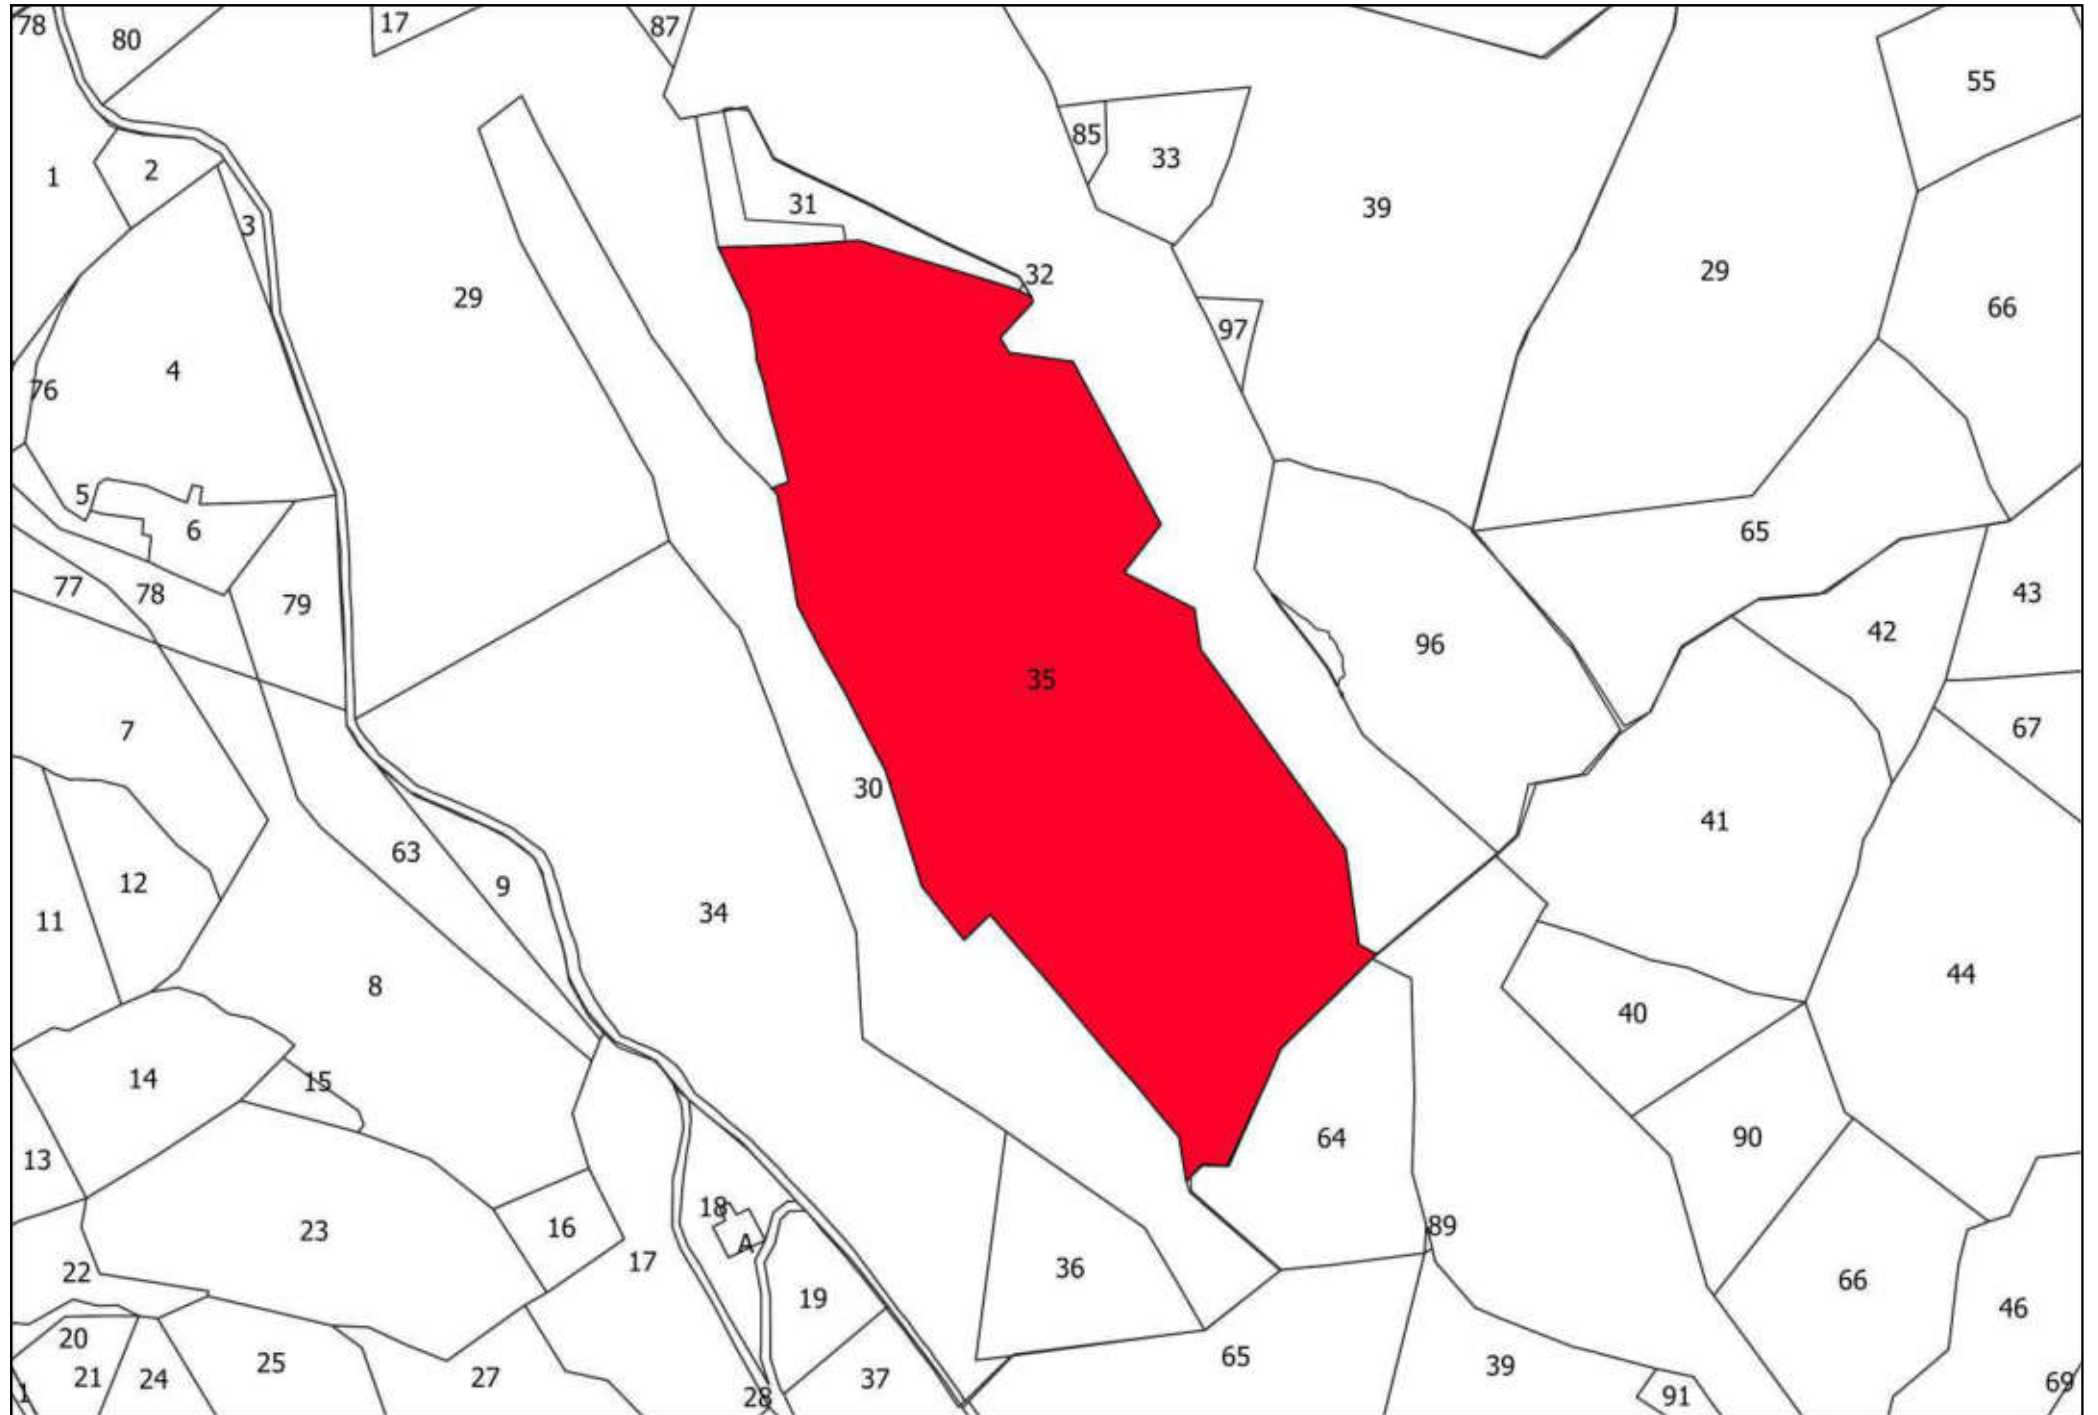

COMUNE DI AREZZO

Servizio Governo del Territorio

Settore Pianificazione Urbanistica

CATASTO INCENDI
2023

**CATASTO DEI BOSCHI PERCORSI DAL FUOCO E DEI PASCOLI
SITUATI ENTRO 50 METRI DAI BOSCHI PERCORSI DAL
FUOCO**

ATLANTE

DCC. N. ... del ...

ID:

Approvazione:

DCC. N. ... del ...

107

79

50

69

106

92

25

72

91

75

100

A technical drawing on a white background. A large, irregular polygon is shaded in a solid red color. The polygon is tilted, with its longer sides running from the upper-left towards the lower-right. It has a small, sharp protrusion at its bottom-right corner. The number '100' is printed in black text inside the red polygon, towards its right side. The entire drawing is enclosed in a thin black rectangular border. In the top-left corner of this border, the number '91' is written. In the top-right corner, the number '75' is written. Two thin black lines cross the top of the frame, one on the left and one on the right, meeting at a point near the top center.