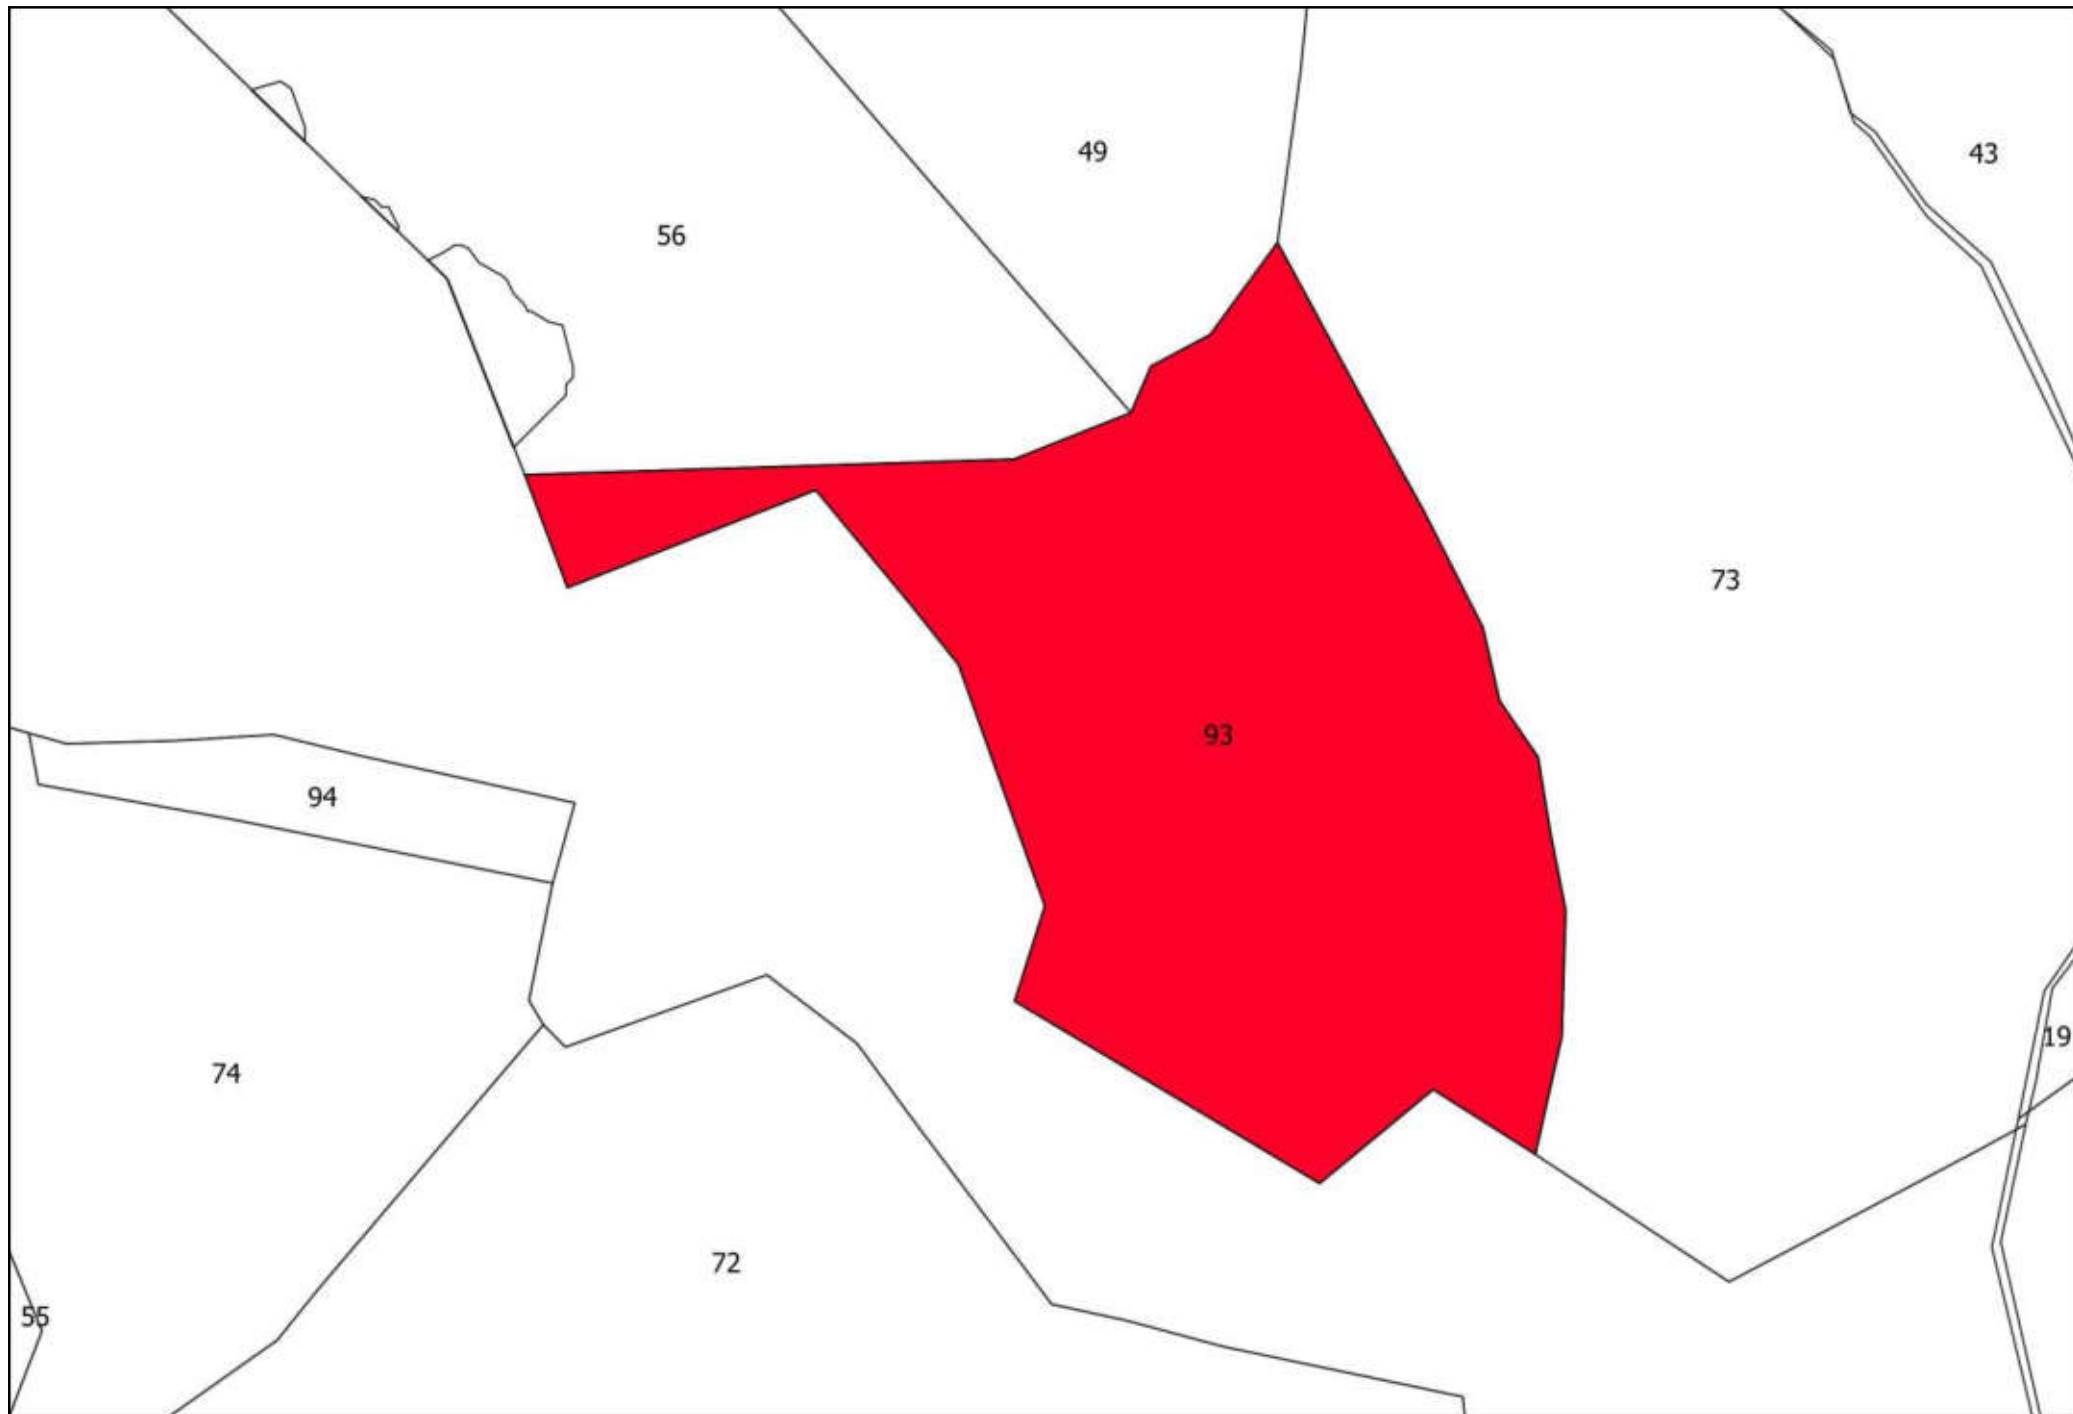

COMUNE DI AREZZO

Servizio Governo del Territorio

Settore Pianificazione Urbanistica

CATASTO INCENDI
2023

**CATASTO DEI BOSCHI PERCORSI DAL FUOCO E DEI PASCOLI
SITUATI ENTRO 50 METRI DAI BOSCHI PERCORSI DAL
FUOCO**

ATLANTE

DCC. N. ... del ...

ID:

Approvazione:

DCC. N. ... del ...

107

79

50

69

106

92

25

72

91

75

100

A technical drawing on a white background. A large, irregular polygon is shaded in a solid red color. The polygon is tilted, with its longer sides running from the upper-left towards the lower-right. It has a small, sharp protrusion at its bottom-right corner. The number '100' is printed in black text inside the red polygon, towards its right side. The entire drawing is enclosed in a thin black rectangular border. In the top-left corner of this border, the number '91' is written. In the top-right corner, the number '75' is written. Two thin black lines cross the top of the frame, one on the left and one on the right, meeting at a point near the top center.