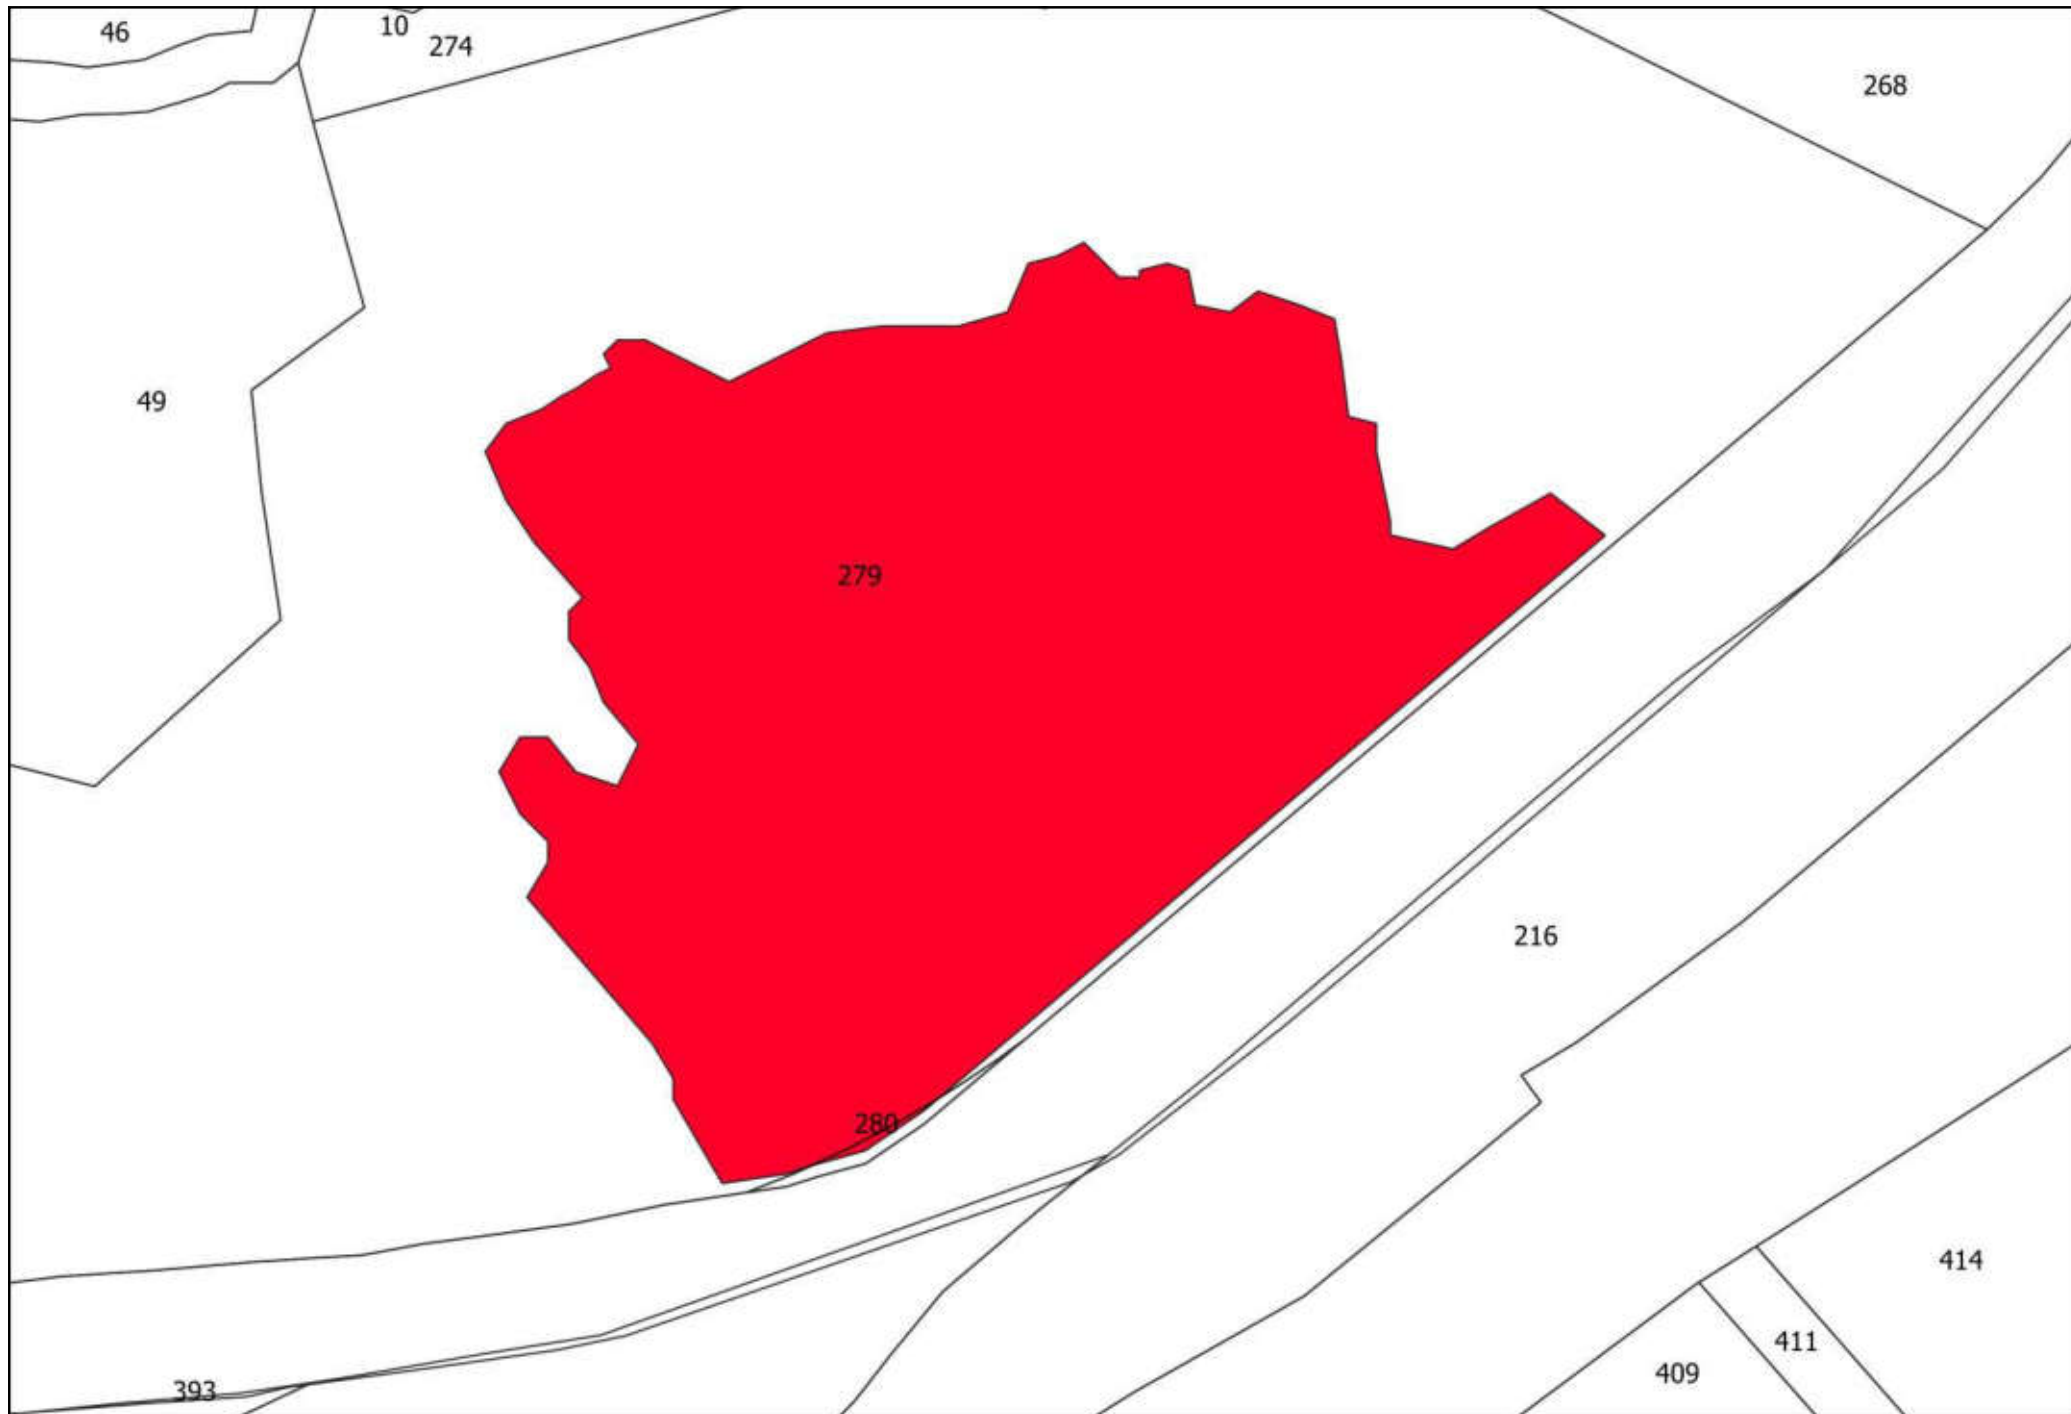

COMUNE DI AREZZO

Servizio Governo del Territorio

Settore Pianificazione Urbanistica

CATASTO INCENDI
2023

**CATASTO DEI BOSCHI PERCORSI DAL FUOCO E DEI PASCOLI
SITUATI ENTRO 50 METRI DAI BOSCHI PERCORSI DAL
FUOCO**

ATLANTE

DCC. N. ... del ...

ID:

Approvazione:

DCC. N. ... del ...

107

79

50

69

106

92

25

72

91

75

100

A technical drawing on a white background. A large, irregular polygon is shaded in a solid red color. The polygon is tilted, with its longer sides running from the upper-left towards the lower-right. It has a small, sharp protrusion at its bottom-right corner. The number '100' is printed in black text inside the red polygon, towards its right side. The entire drawing is enclosed in a thin black rectangular border. In the top-left corner of this border, the number '91' is written. In the top-right corner, the number '75' is written. Two thin black lines cross the top of the frame, one on the left and one on the right, meeting at a point near the top center.