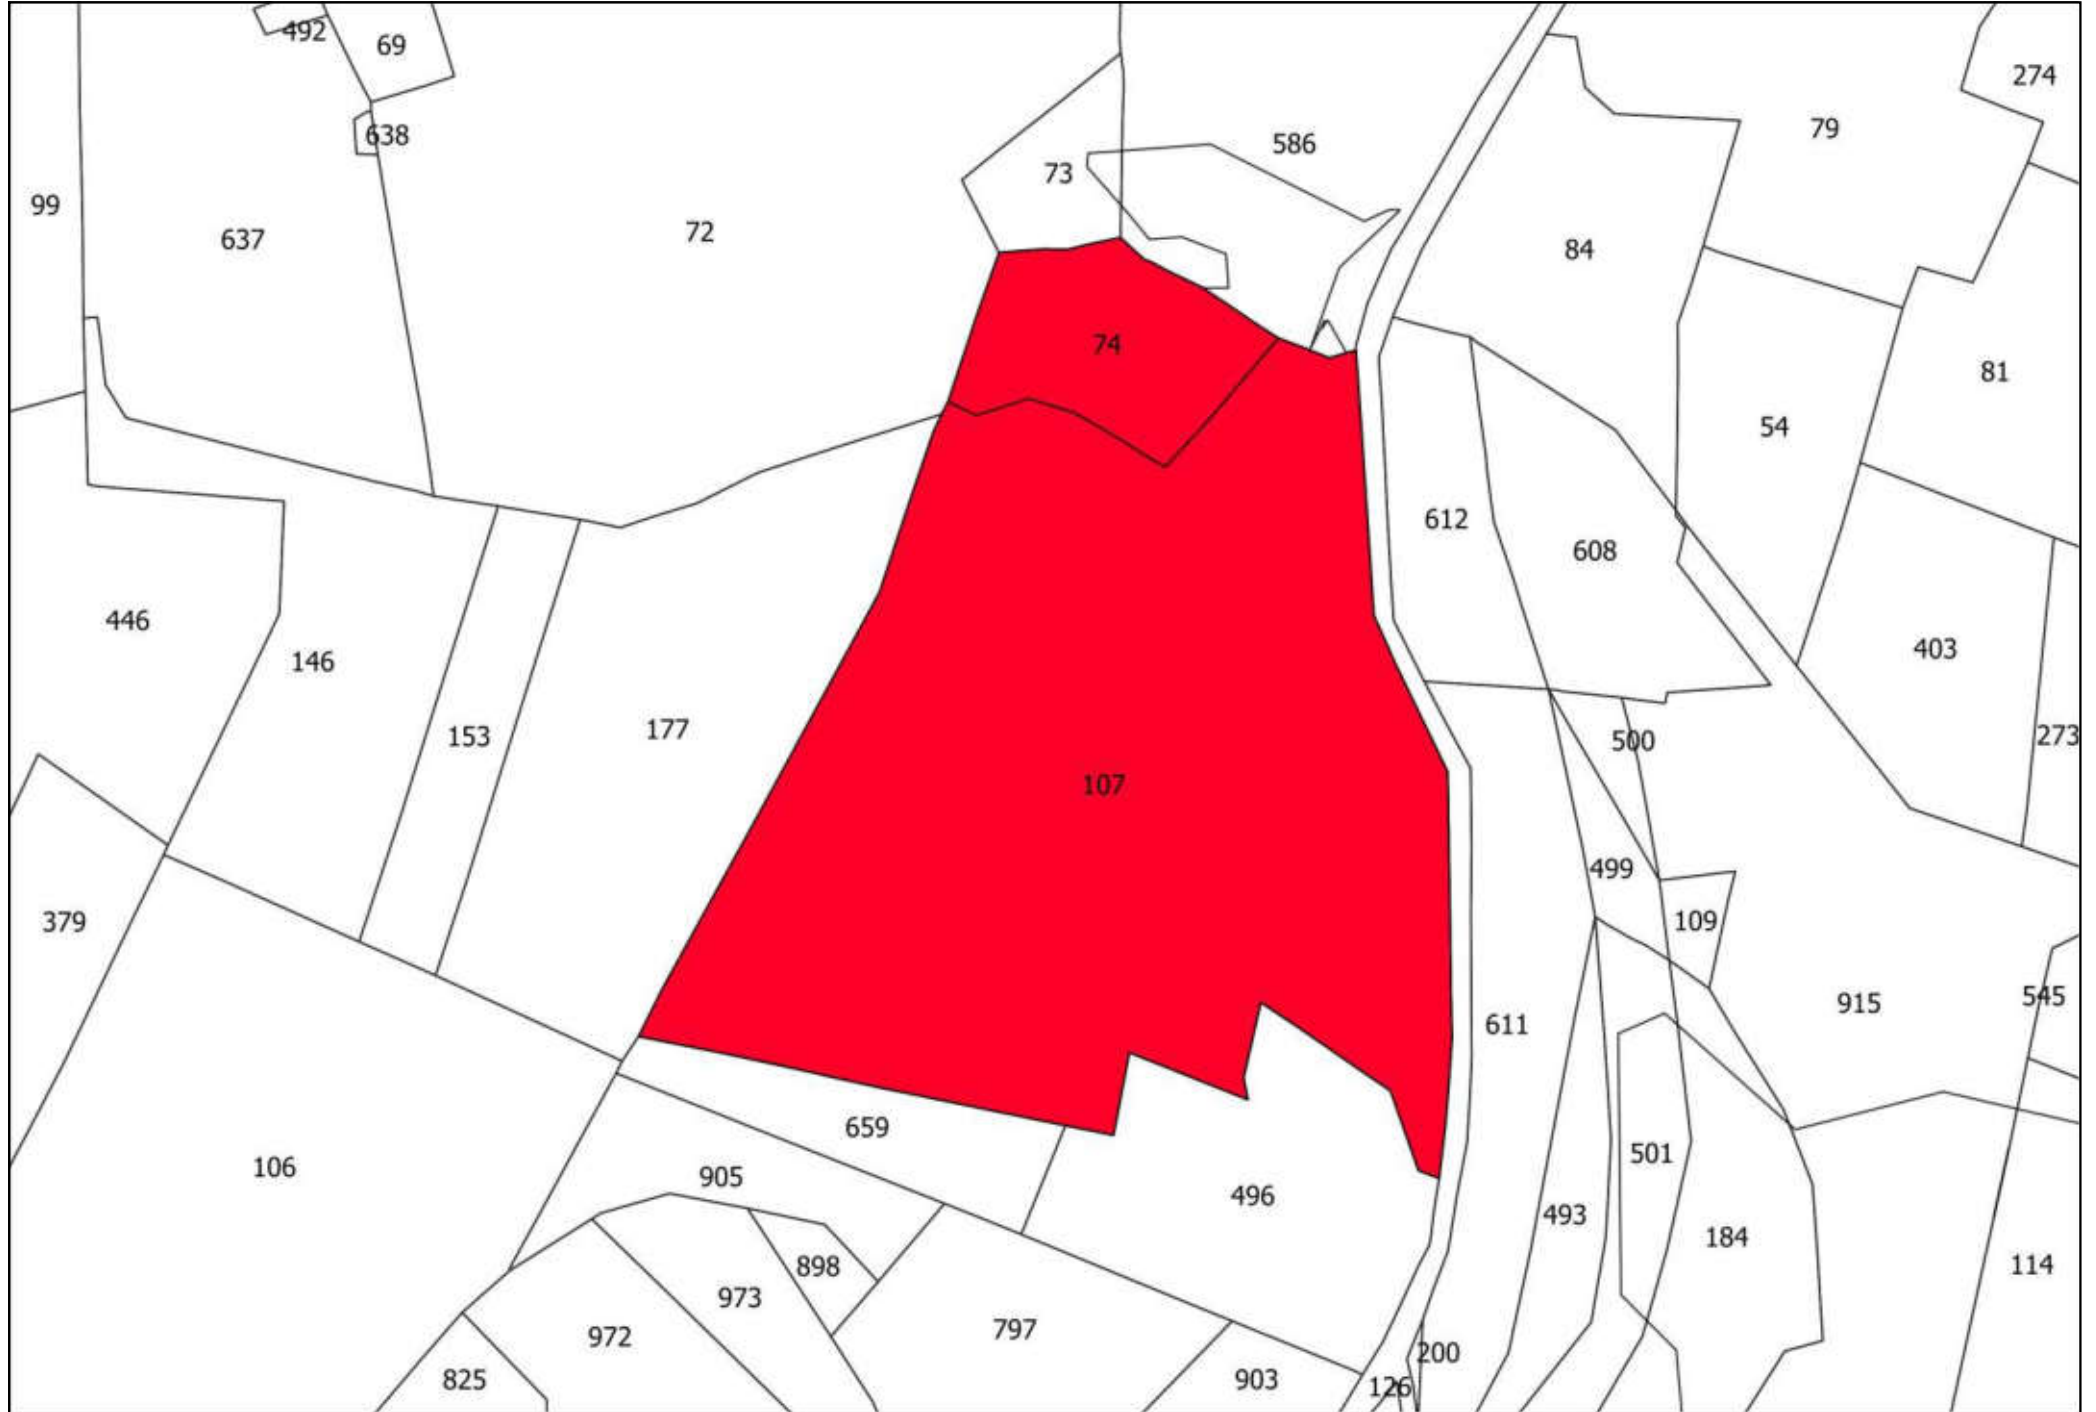

COMUNE DI AREZZO

Servizio Governo del Territorio

Settore Pianificazione Urbanistica

CATASTO INCENDI
2023

**CATASTO DEI BOSCHI PERCORSI DAL FUOCO E DEI PASCOLI
SITUATI ENTRO 50 METRI DAI BOSCHI PERCORSI DAL
FUOCO**

ATLANTE

DCC. N. ... del ...

ID:

Approvazione:

DCC. N. ... del ...

107

79

50

69

106

92

25

72

91

75

100

A technical drawing on a white background. A large, irregular polygon is shaded in a solid red color. The polygon is tilted, with its longer sides running from the upper-left towards the lower-right. It has a small, sharp protrusion at its bottom-right corner. The number '100' is printed in black text inside the red polygon, towards its right side. The entire drawing is enclosed in a thin black rectangular border. In the top-left corner of this border, the number '91' is written. In the top-right corner, the number '75' is written. Two thin black lines cross the top of the frame, one on the left and one on the right, meeting at a point near the top center.