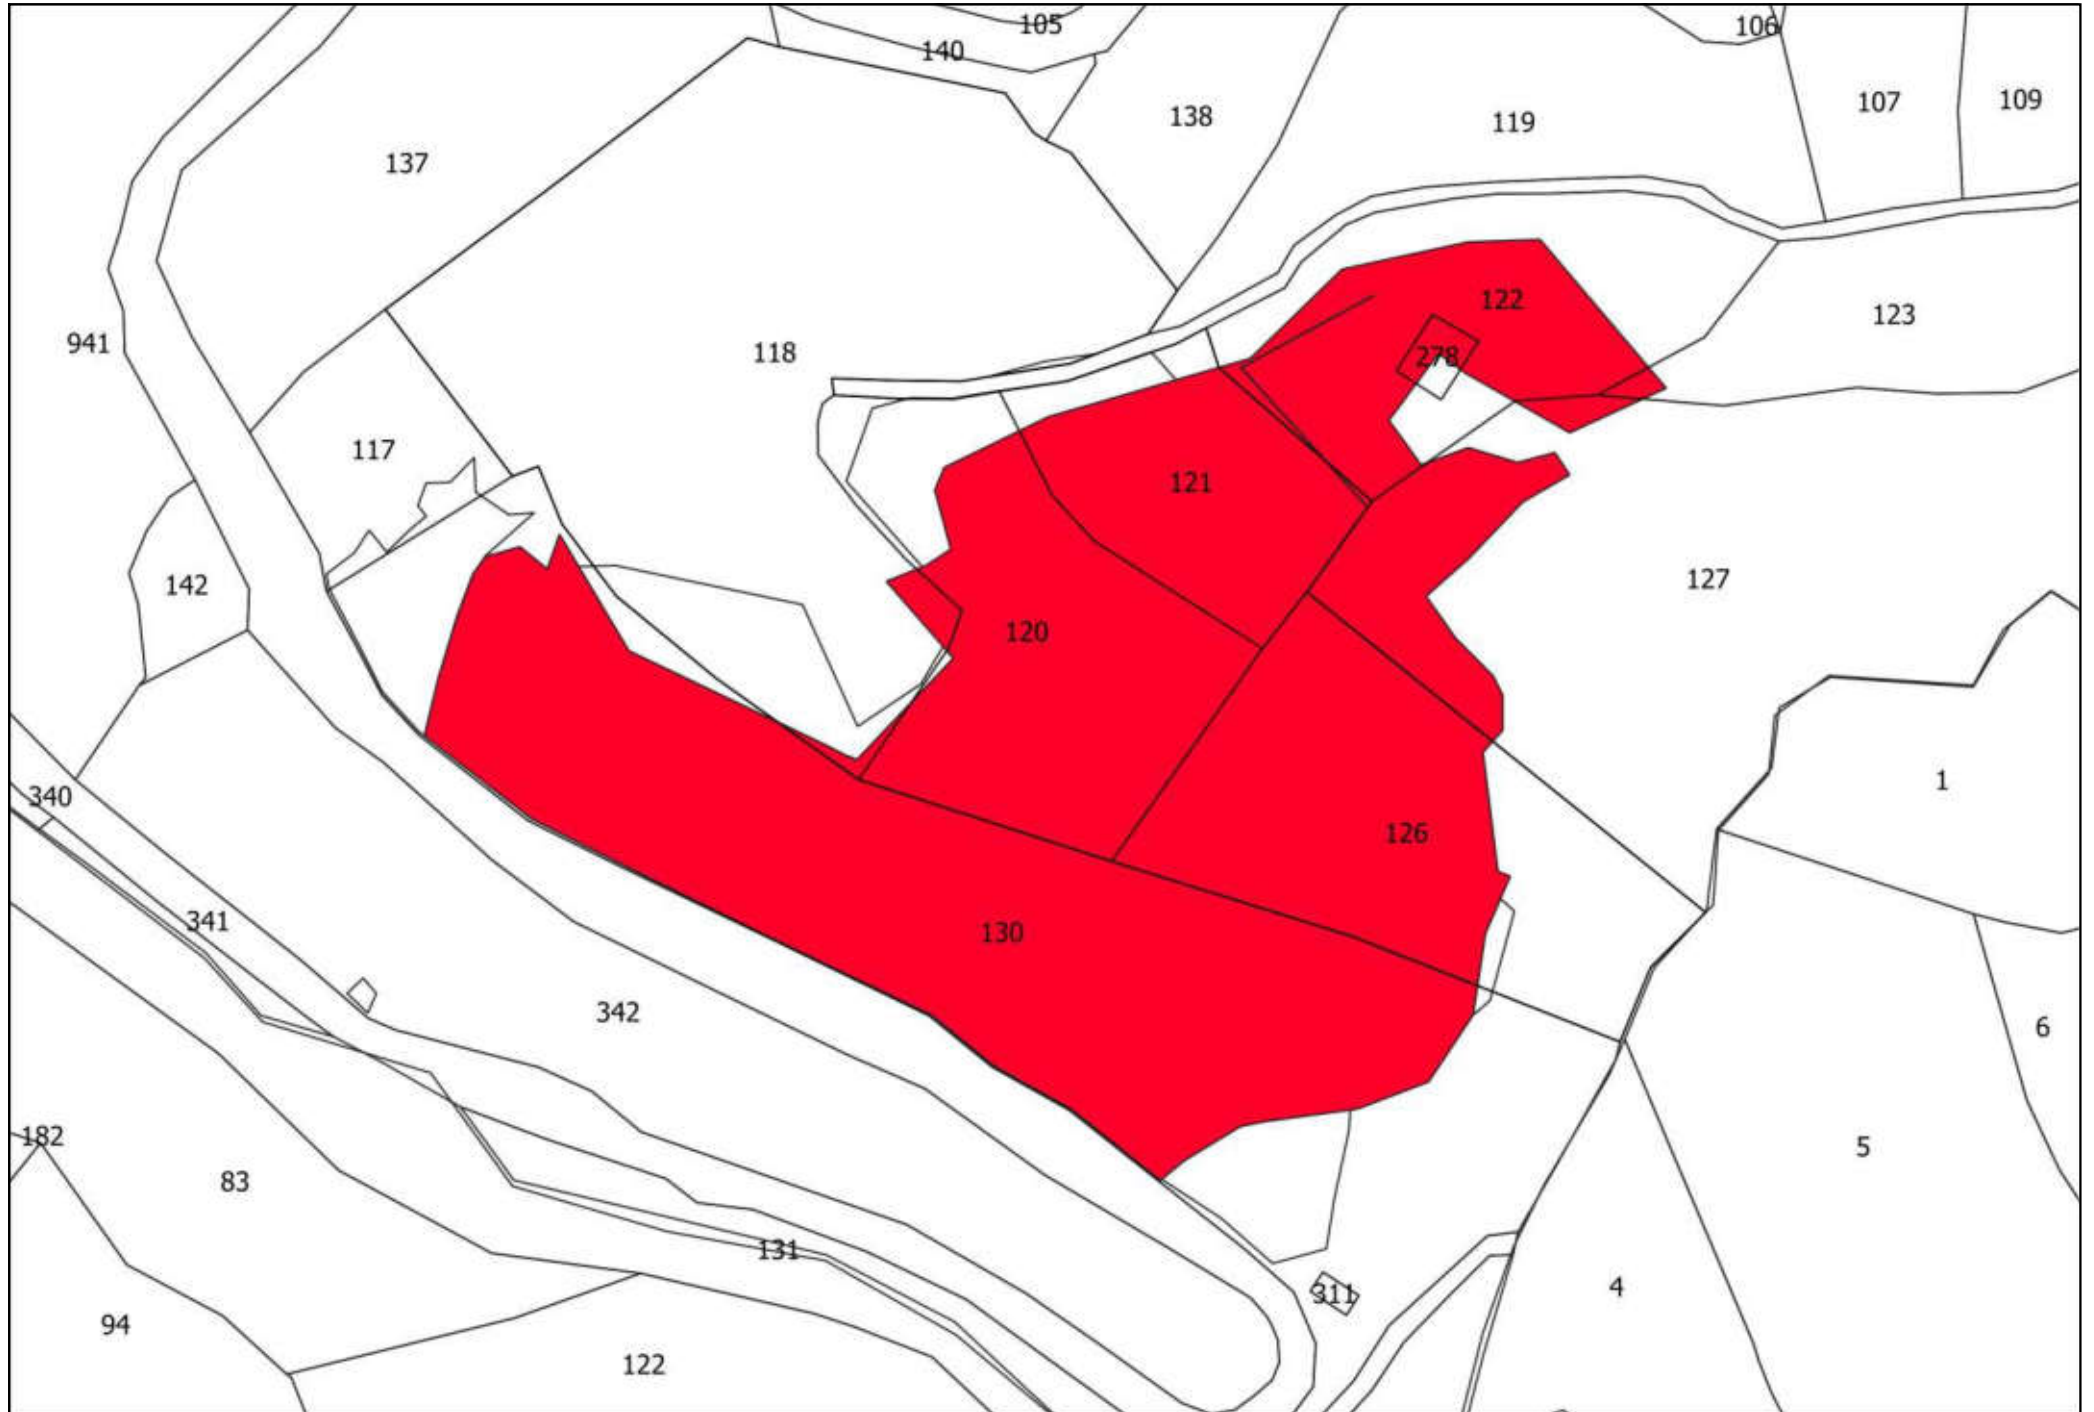

69

106

92

25

72

91

75

100

A technical drawing on a white background. A large, irregular polygon is shaded in a solid red color. The polygon is tilted, with its longer sides running from the upper-left towards the lower-right. It has a small, sharp protrusion at its bottom-right corner. The number '100' is printed in black text inside the red polygon, towards its right side. The entire drawing is enclosed in a thin black rectangular border. In the top-left corner of this border, the number '91' is written. In the top-right corner, the number '75' is written. Two thin black lines cross the top of the frame, one on the left and one on the right, meeting at a point near the top center.