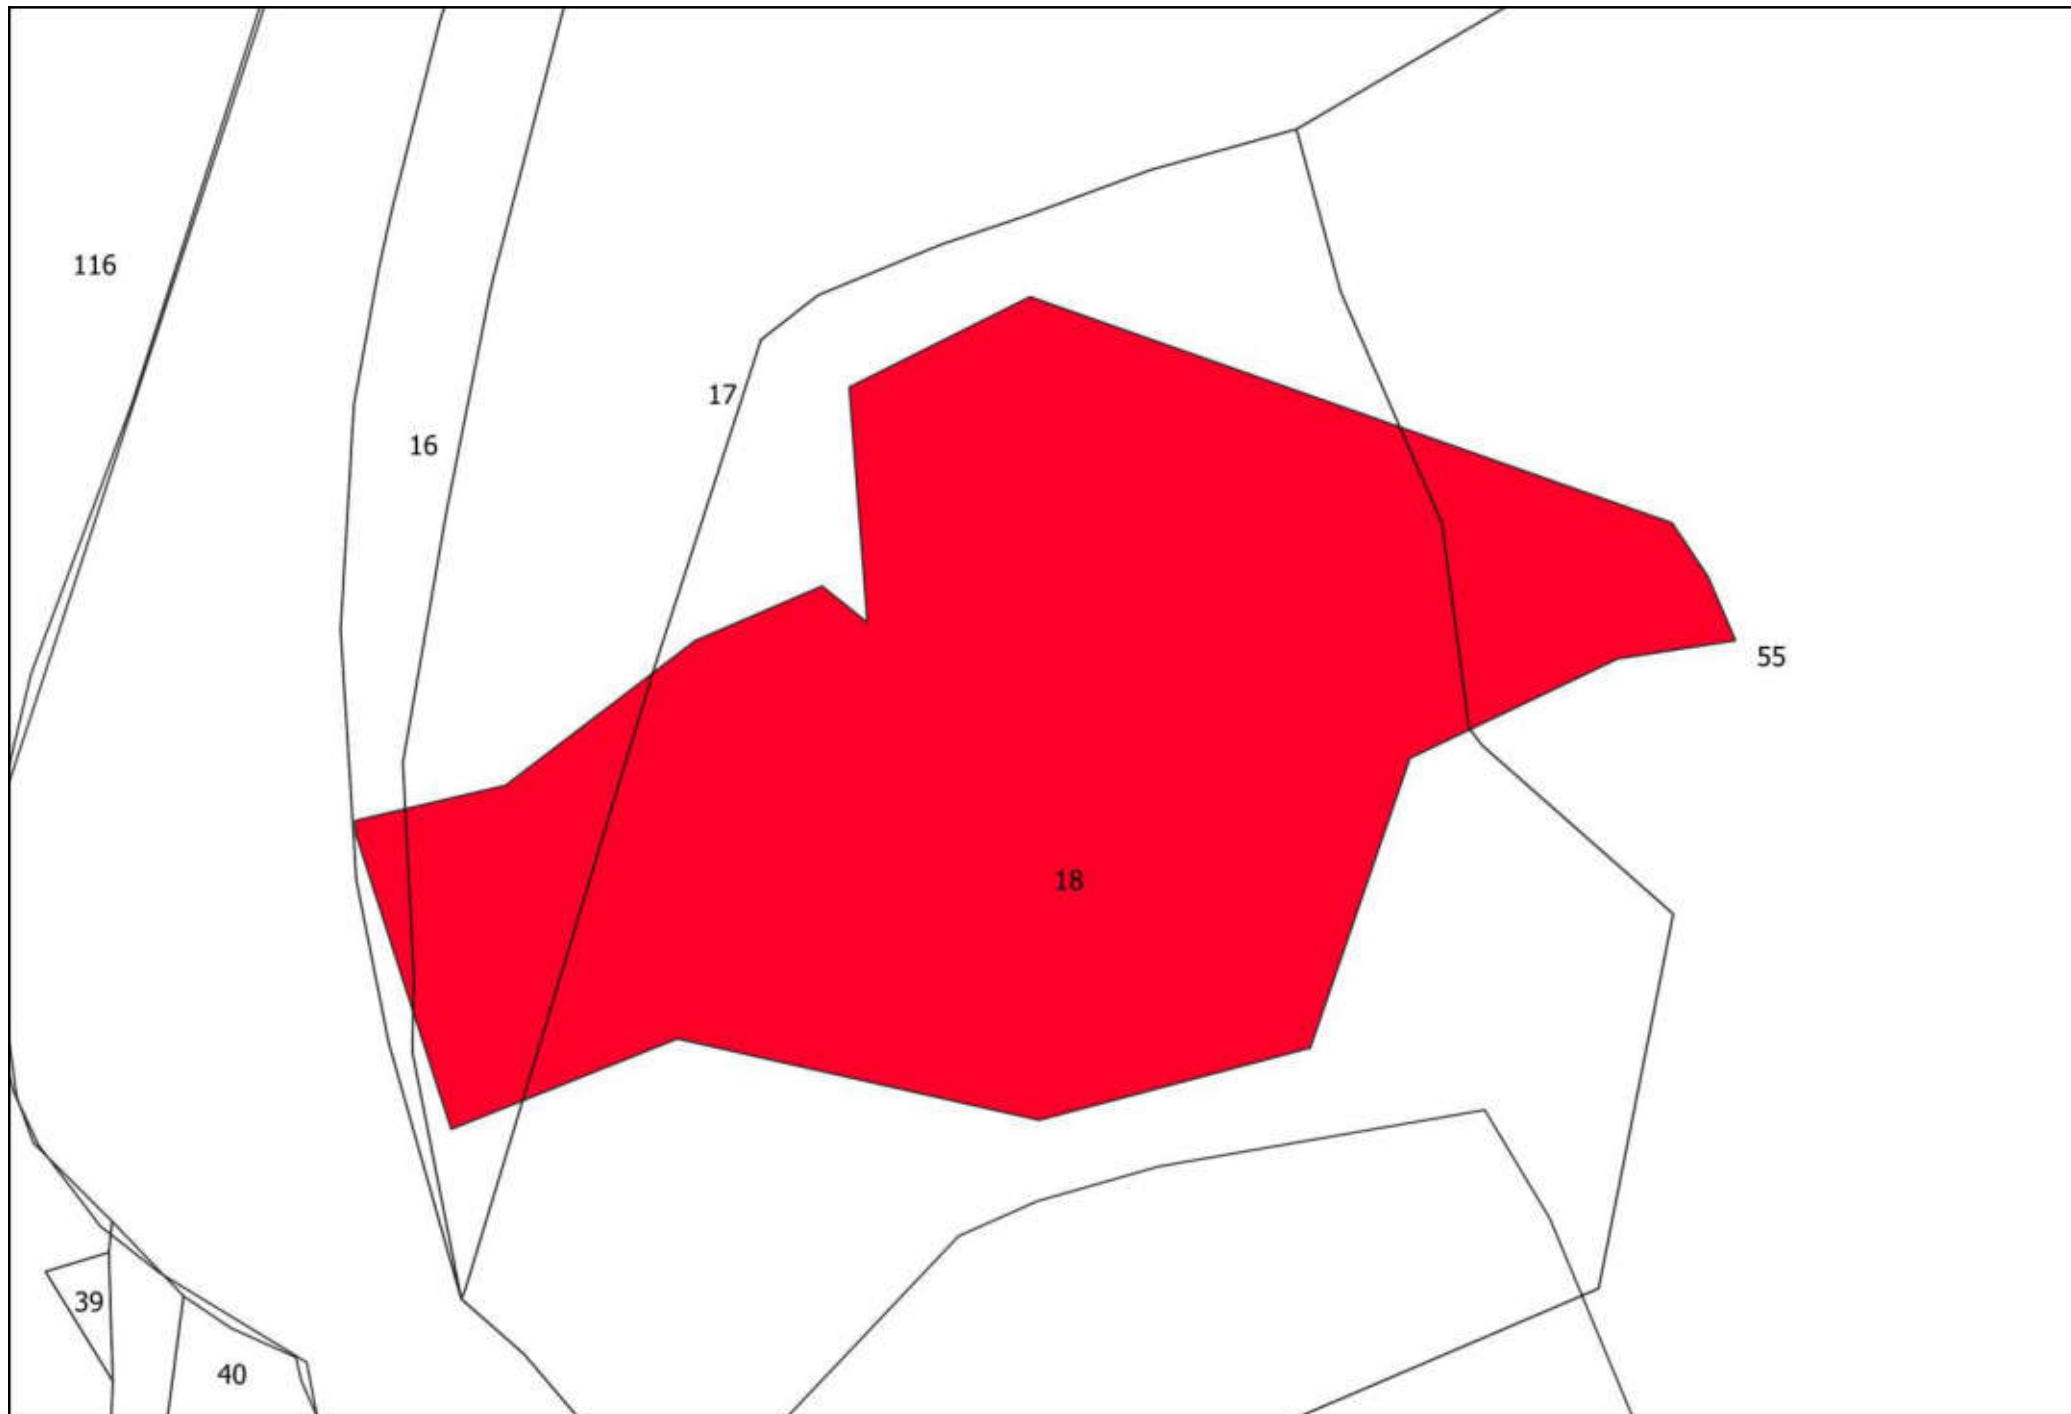

COMUNE DI AREZZO

Servizio Governo del Territorio

Settore Pianificazione Urbanistica

CATASTO INCENDI
2023

**CATASTO DEI BOSCHI PERCORSI DAL FUOCO E DEI PASCOLI
SITUATI ENTRO 50 METRI DAI BOSCHI PERCORSI DAL
FUOCO**

ATLANTE

DCC. N. ... del ...

ID:

Approvazione:

DCC. N. ... del ...

107

79

50

69

106

92

25

72

91

75

100

A technical drawing on a white background. A large, irregular polygon is shaded in a solid red color. The polygon is tilted, with its longer sides running from the upper-left towards the lower-right. It has a small, sharp protrusion at its bottom-right corner. The number '100' is printed in black text inside the red polygon, towards its right side. The entire drawing is enclosed in a thin black rectangular border. In the top-left corner of this border, the number '91' is written. In the top-right corner, the number '75' is written. Two thin black lines cross the top of the frame, one on the left and one on the right, meeting at a point near the top center.