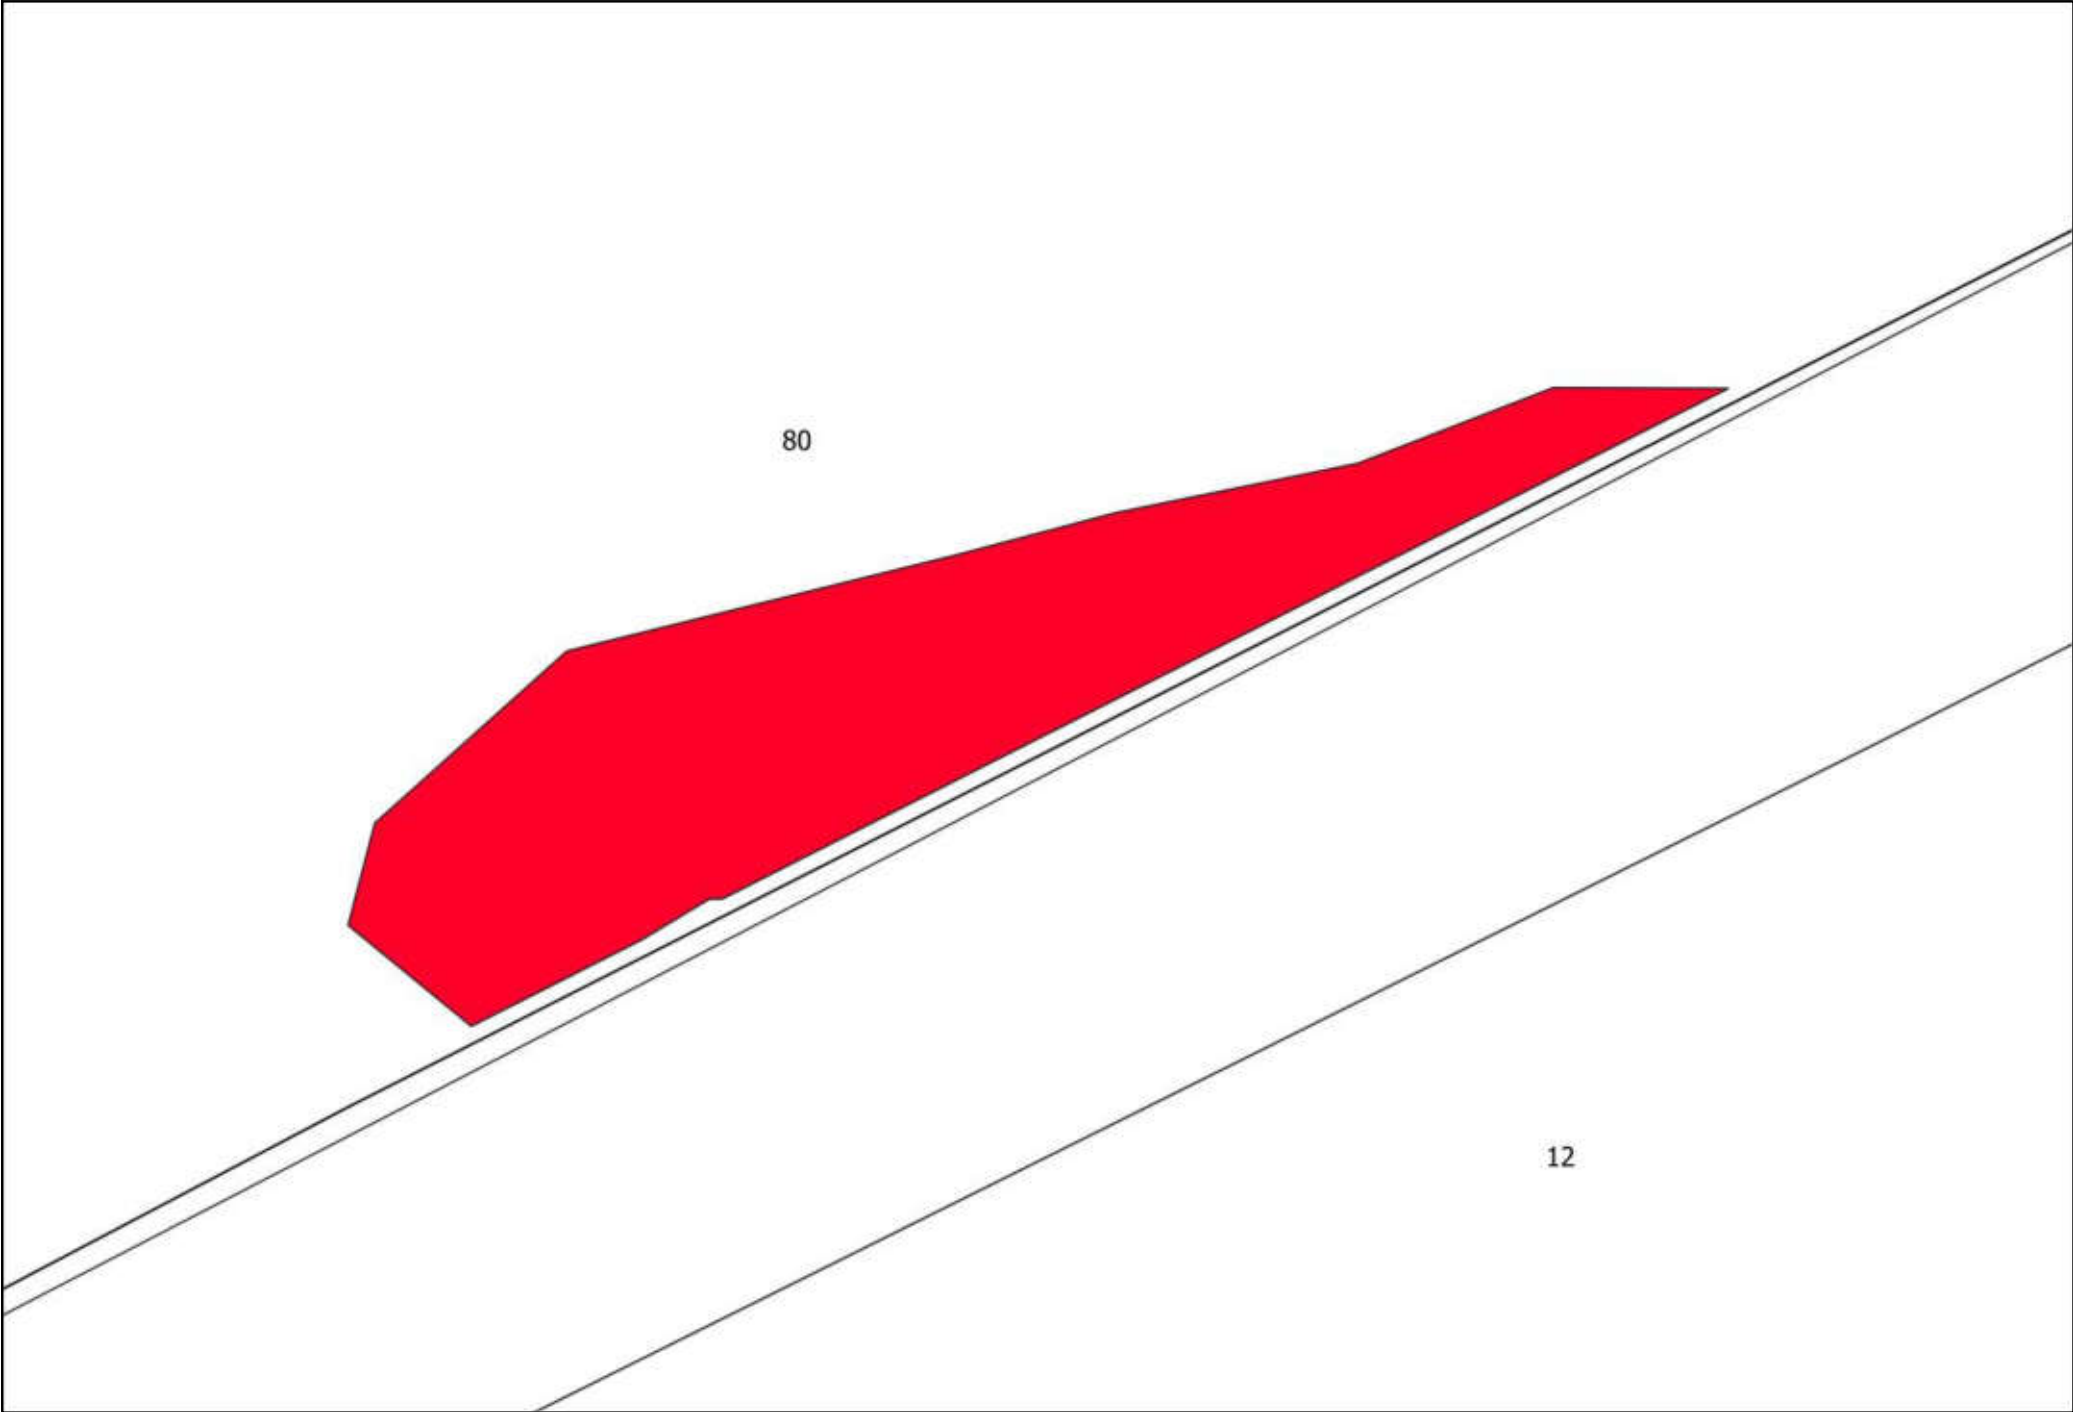

69

106

92

25

72

91

75

100

A technical drawing on a white background. A large, irregular polygon is shaded in a solid red color. The polygon is tilted, with its longer sides running from the upper-left towards the lower-right. It has a small, sharp protrusion at its bottom-right corner. The number '100' is printed in black text inside the red polygon, towards its right side. The entire drawing is enclosed in a thin black rectangular border. In the top-left corner of this border, the number '91' is written. In the top-right corner, the number '75' is written. Two thin black lines cross the top of the frame, one on the left and one on the right, meeting at a point near the top center.