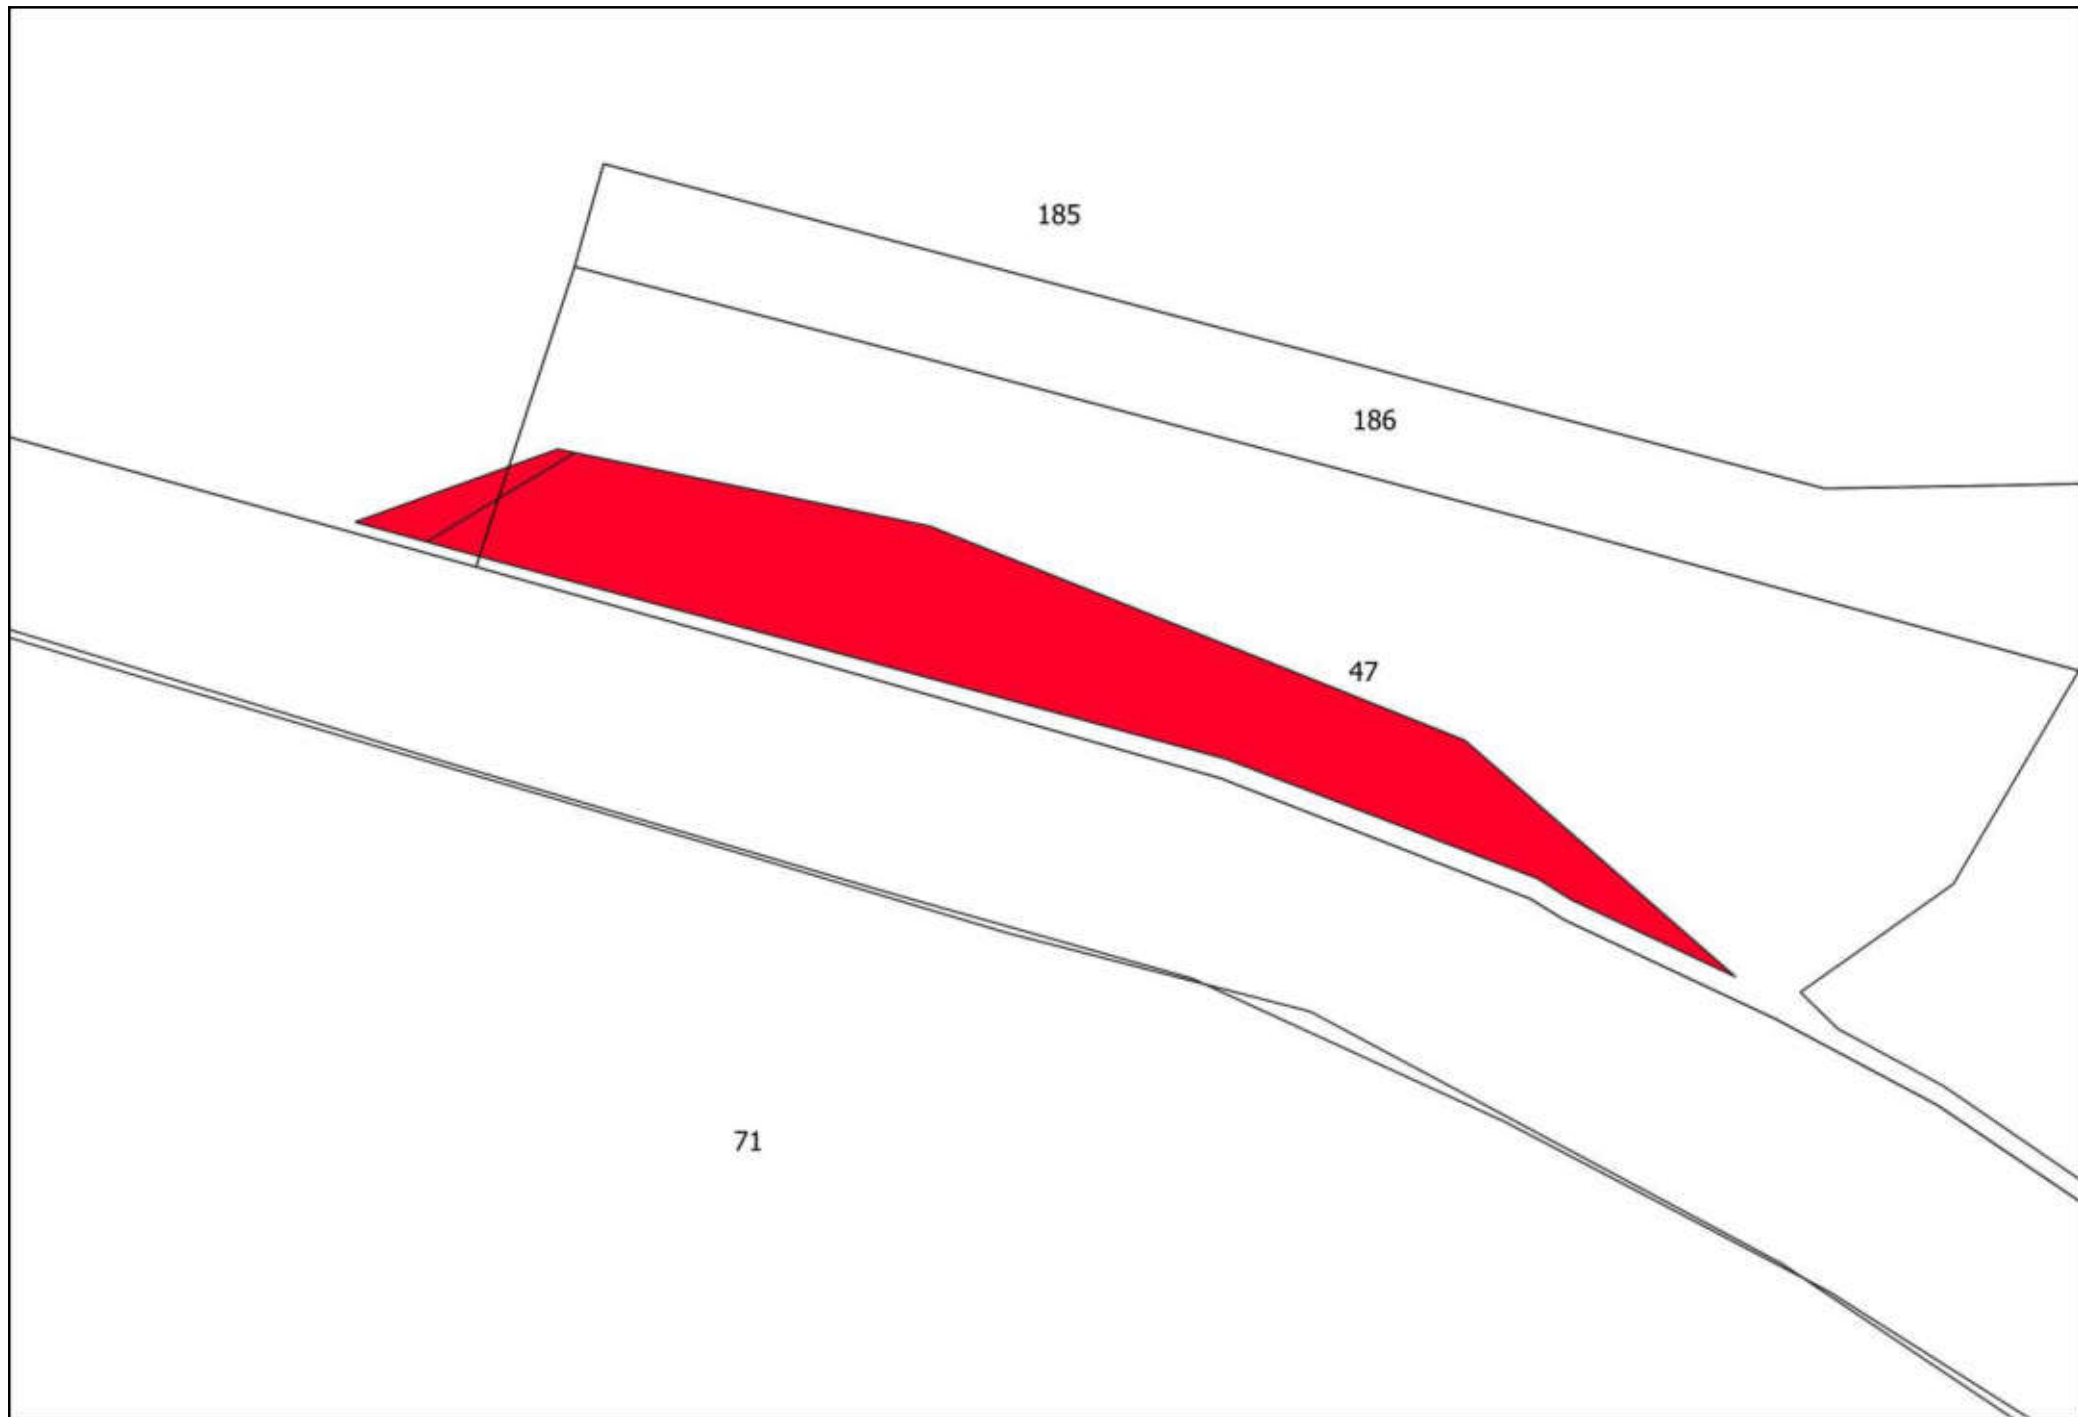

69

106

92

25

72

91

75

100

A technical drawing on a white background. A large, irregular polygon is shaded in a solid red color. The polygon is tilted, with its longer sides running from the upper-left towards the lower-right. It has a small, sharp protrusion at its bottom-right corner. The number '100' is printed in black text inside the red polygon, towards its right side. The entire drawing is enclosed in a thin black rectangular border. In the top-left corner of this border, the number '91' is written. In the top-right corner, the number '75' is written. Two thin black lines cross the top of the frame, one on the left and one on the right, meeting at a point near the top center.